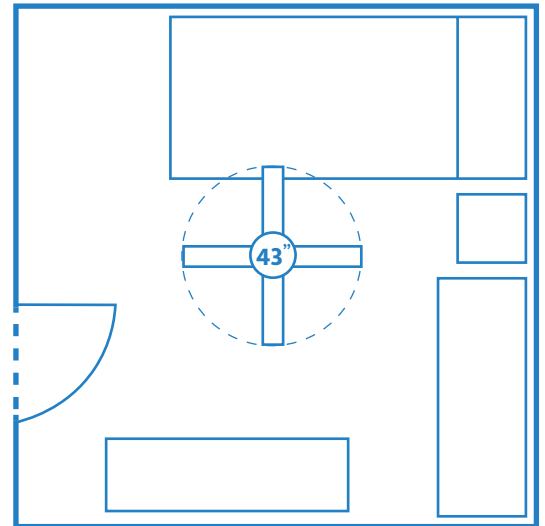

Choosing the right size Ceiling Fan

SMALL SPACES

Optimising airflow in smaller spaces like smaller bedrooms with built-ins, home offices, cafes and corner areas can be tricky. For spaces less than 3m x 3m, we recommend a ceiling fan under 43" in diameter to keep the space looking balanced. If you have your heart set on high airflow, depending on the layout of your area, you could opt for a 48".

One of our top tips for ceiling fan selection in smaller spaces is to consider installing a ceiling fan with light. The increased functionality of having a light source on your fan will minimise the requirement for other ceiling lights in your space which may have limited ceiling area.

Recommended Fans:

MODEL	DIAMETER	MAX WATTS	AIRFLOW
Storm DC	42"	26 W	11,129 m³/hr
AE2+ DC	43"	20 W	9,962 m³/hr
AE3+ DC	43"	20 W	10,340 m³/hr
FR DC	43"	18 W	8,600 m³/hr

SMALL BEDROOM

2.5m x 2.5m

MEDIUM SPACES

For spaces between 3mx3m and 4mx4m, we suggest ceiling fans between 48" and 52". Areas like standard-sized bedrooms, media rooms and meeting rooms; depending on your needs and usage, the general rule of thumb is the larger the room, the larger the fan. For example, we would recommend a 48" or 50" fan for a 3m x 3.7m but for a 3.7m x 4m room we'd upgrade to a 52".

3.2m x 3.2m