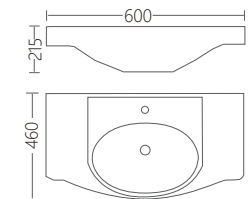

D-600-A1TH Aries 600mm Vanity Top 1TH

D-600-A3TH Aries 600mm Vanity Top 3TH