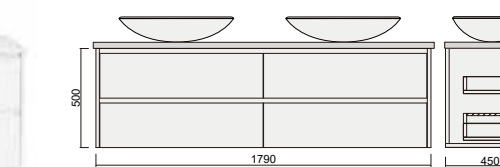

Item Code

ALW180DWH-QS

Description

Alana White 1800 Vanity - Wall Hung - QS - DBL