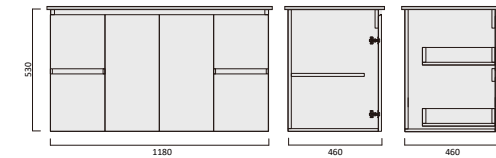

Item Code

DVRC1200SWH-PM

Description

Denver Charcoal 1200 Vanity - Wall Hung - PM - SGL