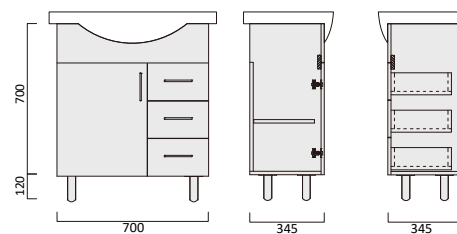

Item Code
ARV750S-VC

Description
Aries 750 Vanity - Legs - VC - LHD
Aries 750 Vanity - Legs - VC - RHD