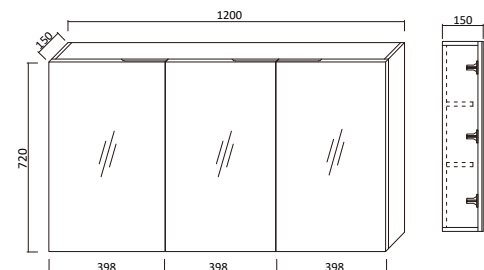

Item Code
M-DUS12-C

Description
1200 shaving cabinet 1200 x 150 x 720 - Charcoal