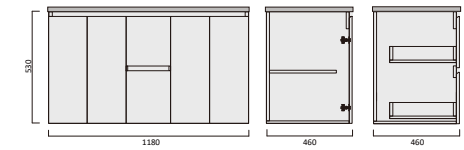

Denver Vc Vanity

Vitreous china basin

Item Code

DVR900WHL-VC
DVR900WHR-VC

Description

Denver 900 Vanity - Wall Hung - VC - LHD
Denver 900 Vanity - Wall Hung - VC - RHD

Item Code

DVR1200DWH-VC