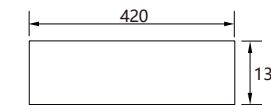

WB5042
ABOVE COUNTER
GLOSS WHITE
1 TAP HOLE
32MM WASTE WITH OVERFLOW