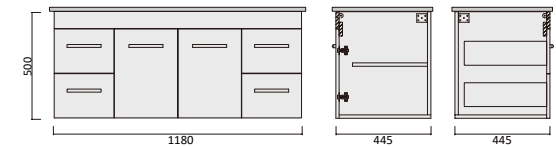

Item Code
LUC1500SS-VC

Description
Lucia 1500 Vanity - Legs - VC - SGL

Lucia Vc Vanity / Wall Hung

Vitreous china basin

Item Code

LUC900WHL-VC
LUC900WHR-VC

Description

Lucia 900 Vanity - Wall Hung - VC - LHD
Lucia 900 Vanity - Wall Hung - VC - RHD