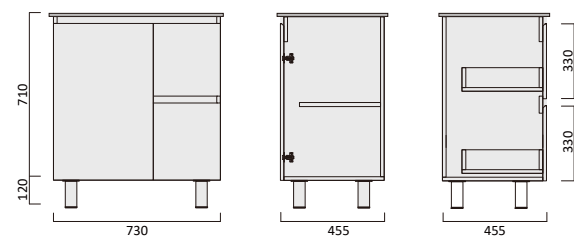

Item Code
MAV1800DS-PM

Description
Marko 1800 Vanity - Legs - PM - DBL

Item Code
MAV1800SS-PM

Description
Marko 1800 Vanity - Legs - PM - SGL

Item Code
MAV600S-PM

Description
Marko 600 Vanity - Legs - PM

Item Code
MAV750SL-PM
MAV750SR-PM