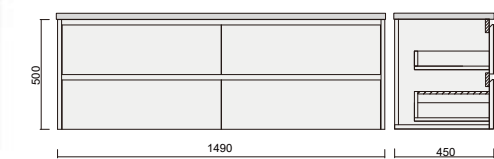

Item Code

ALW150SWH-VC

Description

Alana White 1500 Vanity - Wall Hung - VC - SGL