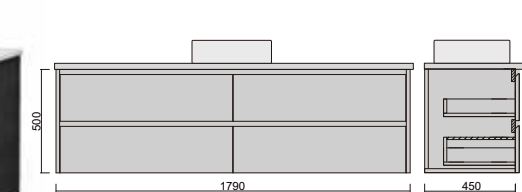

Description
Alana Charcoal 1200 Vanity - Wall Hung - QS - DBL

Item Code
ALC 150SWH-QS

Description
Alana Charcoal 1500 Vanity - Wall Hung - QS - SGL

Item Code
ALC 150DWH-QS

Description
Alana Charcoal 1500 Vanity - Wall Hung - QS - DBL