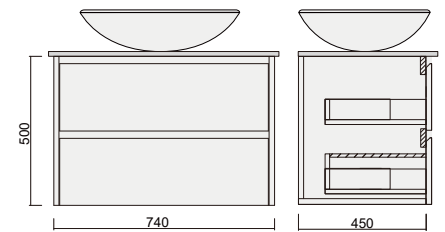

Item Code

ALW75WH-QS

Description

Alana White 750 Vanity - Wall Hung - QS