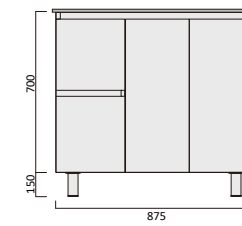

Item Code
PVC900SL-VC
PVC900SR-VC

Description
PVC 900x395 Vanity - Legs LHD - VC
PVC 900x395 Vanity - Legs RHD - VC