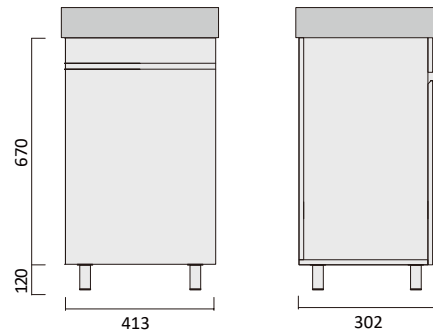

Mini Vc Vanity

Vitreous china basin

Item Code
MIFP450S-VC

Description
Mini Finger Pull 450 x 320 Vanity - Legs - VC