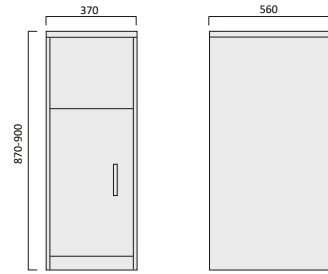

Item Code

LB30LC

Description

30L Compact Laundry Tub & Metal Cabinet (350 x 560)