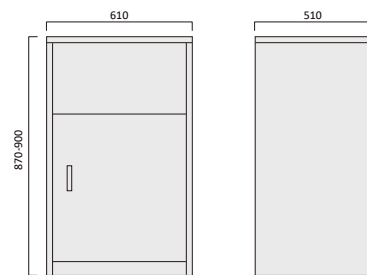

Item Code

LB45L

Description

45L Standard Laundry Tub & Metal Cabinet (610 x 510)