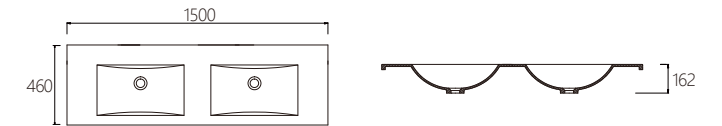

D-9036-PM 1TH 900mm x 360mm PM Vanity Top
D-9036-PM 3TH 900mm x 360mm PM Vanity Top

D-6045-PM 1TH 600mm x 460mm PM Vanity Top
D-6045-PM 3TH 600mm x 460mm PM Vanity Top

D-7545-PM 1TH 750mm x 460mm PM Vanity Top
D-7545-PM 3TH 750mm x 460mm PM Vanity Top

D-9045-PM 1TH 900mm x 460mm PM Vanity Top
D-9045-PM 3TH 900mm x 460mm PM Vanity Top

D-1245-PM 1TH 1200mm x 460mm PM Vanity Top
D-1245-PM 3TH 1200mm x 460mm PM Vanity Top

D-1545D-PM 1TH 1500mm x 460mm PM Vanity Top 1TH Double Bowl
D-1545D-PM 3TH 1500mm x 460mm PM Vanity Top 3TH Double Bowl