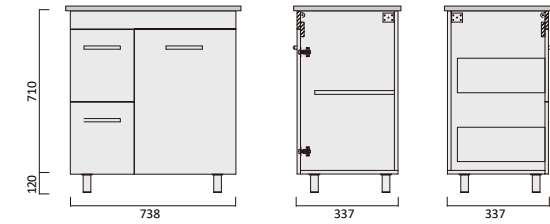

Aries Vc Vanity

Vitreous china basin

Barra Vc 365mm Narrow Vanity

Item Code
BAV600S-VC

Description
Barra 600 x 365 Vanity - Legs - VC

Item Code
BAV750SL-VC
BAV750SR-VC

Description
Barra 750 x 365 Vanity - Legs - VC - LHD
Barra 750 x 365 Vanity - Legs - VC - RHD