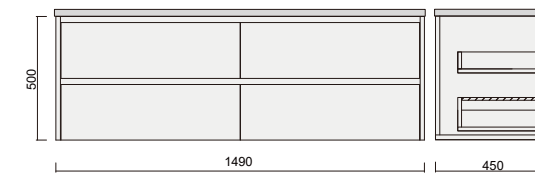

Description

Alana Oak 1200 Vanity - Wall Hung - VC - SGL

Item Code

ALO120DWH-VC

Description

Alana Oak 1200 Vanity - Wall Hung - VC - DBL

Item Code

ALO150SWH-VC