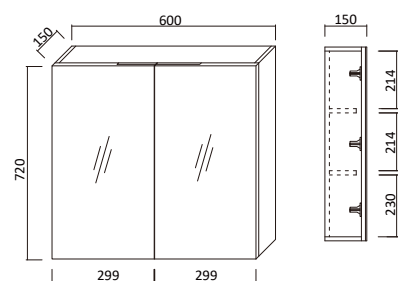

Item Code
M-DUS06-C

Description
600 shaving cabinet 600 x 150 x 720 - Charcoal

Item Code
M-DUS15-C

Description
1500 shaving cabinet 1500 x 150 x 720 - Charcoal

Shaving Cabinet - Oak

Item Code
M-DUS045-O

Description
450 shaving cabinet 450 x 150 x 600 - Oak