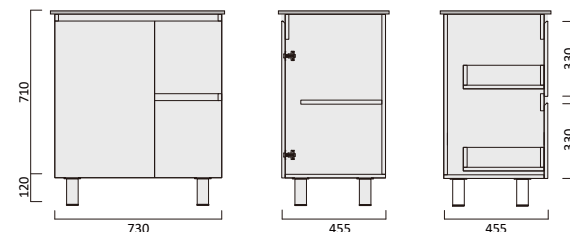

Item Code

MAV750SL-VC
MAV750SR-VC

Description

Marko 750 Vanity - Legs - VC - LHD
Marko 750 Vanity - Legs - VC - RHD