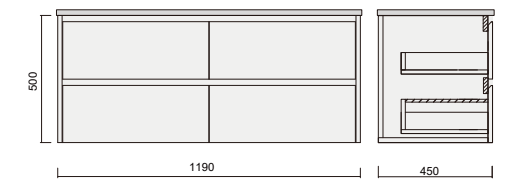

Item Code
ALO150SWH-PMC

Description
Alana Oak 1500 Vanity - Wall Hung - PM - SGL