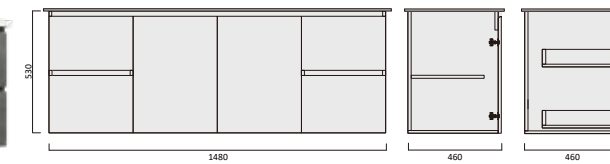

Description

Denver Charcoal 900 Vanity - Wall Hung - VC - LHD
Denver Charcoal 900 Vanity - Wall Hung - VC - RHD

Item Code

DVRC1200SWH-VC

Description

Denver Charcoal 1200 Vanity - Wall Hung - VC - SGL

Item Code