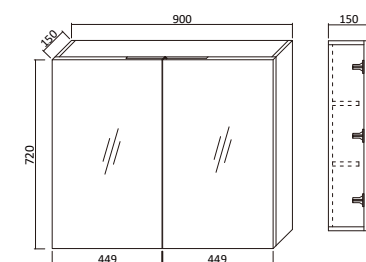

Item Code
M-DUS09-O

Description
900 shaving cabinet 900 x 150 x 720 - Oak