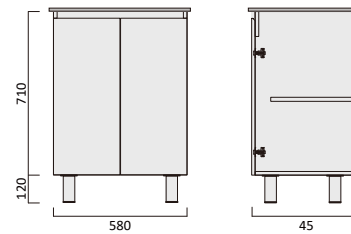

Item Code
MAV600S-PM

Description
Marko 600 Vanity - Legs - PM