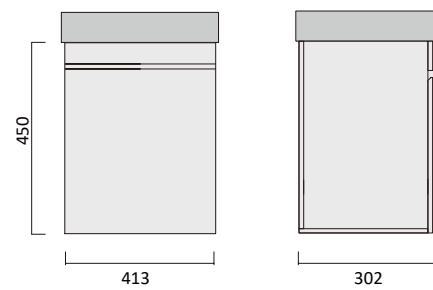

Item Code
MIFP450WH-VC

Description
Mini Finger Pull 450 x 320 Vanity - Wall Hung - VC