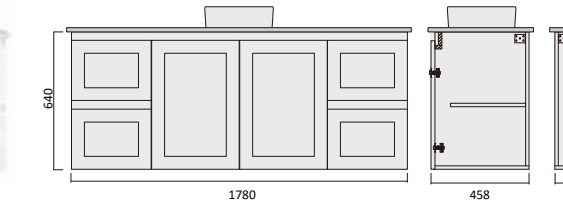

Item Code
GEMW1800SWH-QS

Description
Georgia Matt White 1800 Vanity - Wall Hung - QS - SGL