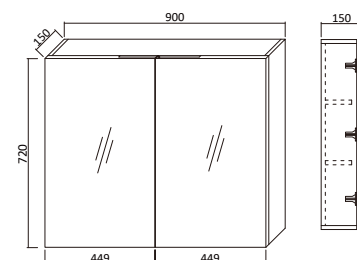

SMOKE GLASS

Item Code	Description
M-DUSG9	Smoke Glass 900 x 700 Mirror
M-DUSG12	Smoke Glass 1200 x 700 Mirror
M-DUSG15	Smoke Glass 1500 x 700 Mirror

Shaving Cabinet - Charcoal

Item Code
M-DUS07-C

Description
750 shaving cabinet 750 x 150 x 720 - Charcoal