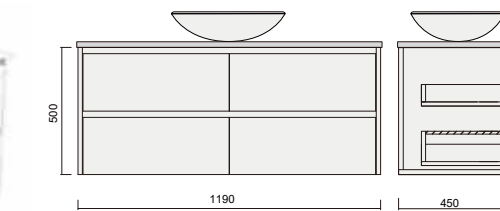

Item Code

ALW120SWH-QS

Description

Alana White 1200 Vanity - Wall Hung - QS - SGL