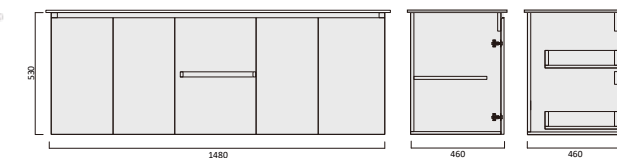

Item Code

DVRC1500DWH-PM

Description

Denver Charcoal 1500 Vanity - Wall Hung - PM - DBL