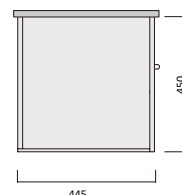

Item Code
LIV750WH-VC

Description
Liberty 750 1 Draw Vanity - Wall Hung - VC