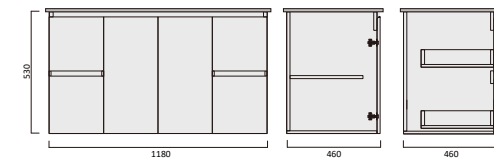

Item Code
DVRO1200SWH-VC

Description
Denver Oak 1200 Vanity - Wall Hung - VC - SGL