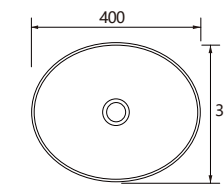

DU173
ABOVE COUNTER
GLOSS WHITE
0 TAP HOLE
32MM WASTE WITHOUT OVERFLOW