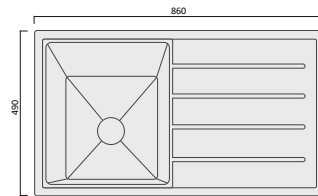

Quartz Sink Collection

Item Code
SGS4545-B

Description
450 x 450 x 230 Single Bowl Quartz Sink - BLACK

Item Code
SGS5945-B

Description
590 x 450 x 230 Single Bowl Quartz Sink - BLACK

Item Code
SGS7745-B

Description
770 x 450 x 230 Double Bowl Quartz Sink - BLACK