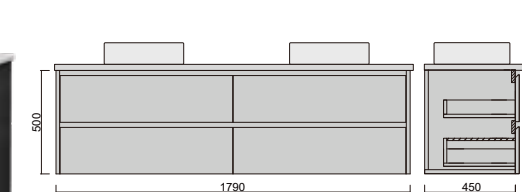

Item Code
ALC 180DWH-QS

Description
Alana Charcoal 1800 Vanity - Wall Hung - QS - DBL