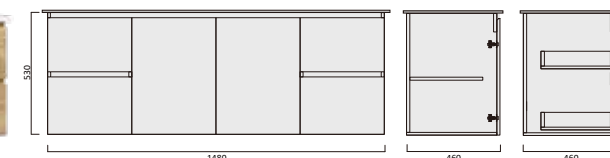

Item Code

DVRO1500SWH-PM

Description

Denver Oak 1500 Vanity - Wall Hung - PM - SGL