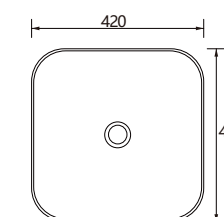

DU4242
ABOVE COUNTER
GLOSS WHITE
0 TAP HOLE
32MM WASTE WITHOUT OVERFLOW