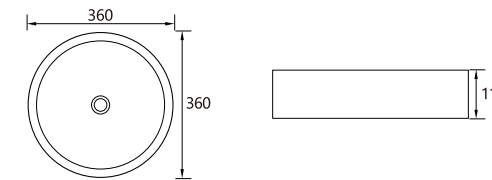

DU3018-CL
ABOVE COUNTER
MARBLE GRAIN
0 TAP HOLE
32MM WASTE WITHOUT OVERFLOW