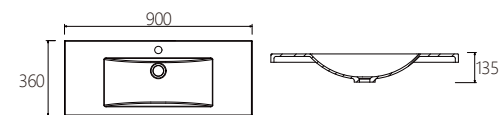

D-400-H 400mm x 220mm PM Vanity Top 1TH

D-6036-PM 1TH 600mm x 360mm PM Vanity Top
D-6036-PM 3TH 600mm x 360mm PM Vanity Top

D-7536-PM 1TH 750mm x 360mm PM Vanity Top
D-7536-PM 3TH 750mm x 360mm PM Vanity Top