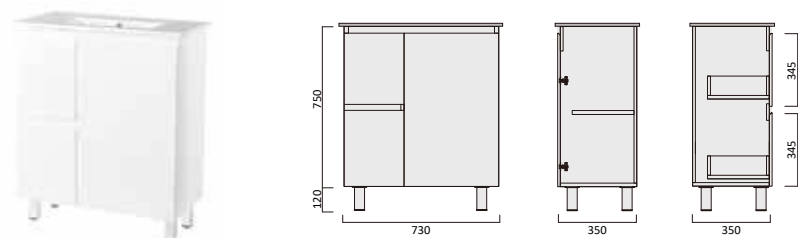

Item Code
SAV600S-VC

Description
Sake 600 x 365 Vanity - Legs - VC