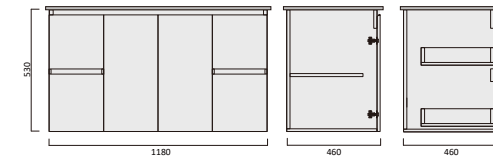

Item Code

DVRO1200SWH-PM

Description

Denver Oak 1200 Vanity - Wall Hung - PM - SGL