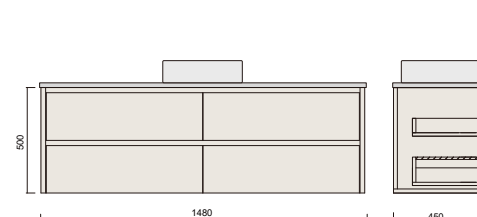

Item Code
ALO 120DWH-QS

Description
Alana Oak 1200 Vanity - Wall Hung - QS - DBL

Item Code
ALO 120SWH-QS

Description
Alana Oak 1200 Vanity - Wall Hung - QS - SGL

Item Code
ALO 150DWH-QS

Description
Alana Oak 1500 Vanity - Wall Hung - QS - DBL