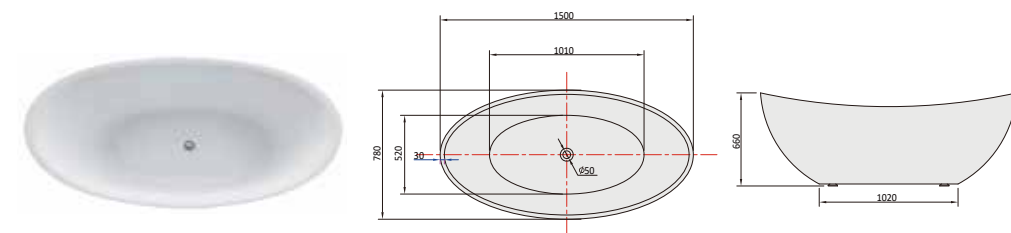

Item Code
FB-1500-A
Description
1500- Alyssa Bath 1500*780*660mm