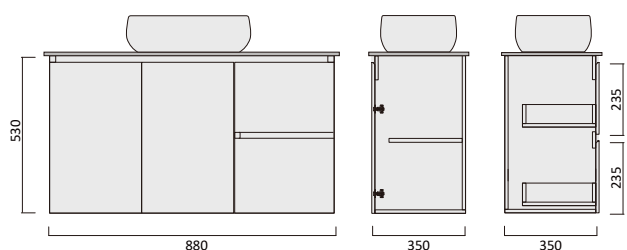

Sake Qs 365mm Narrow Vanity/ Wall Hung

Vitreous china basin
Stone benchtop

Item Code
SAV600WH-QS

Description
Sake 600 x 365 Vanity - Wall Hung - QS

Item Code
SAV750WHL-QS
SAV750WHR-QS

Description
Sake 750 x 365 Vanity - Wall Hung - QS - LHD
Sake 750 x 365 Vanity - Wall Hung - QS - RHD

Item Code
SAV900WHL-QS
SAV900WHR-QS

Description
Sake 900 x 365 Vanity - Wall Hung - QS - LHD
Sake 900 x 365 Vanity - Wall Hung - QS - RHD

Vitreous china basin
Stone benchtop

Sake Qs Vanity

Item Code
SAV600S-QS

Description
Sake 600 x 365 Vanity - Legs - QS

Item Code
SAV750SL-QS
SAV750SR-QS

Description
Sake 750 x 365 Vanity - Legs - QS - LHD
Sake 750 x 365 Vanity - Legs - QS - RHD

Item Code
SAV900SL-QS
SAV900SR-QS

Description
Sake 900 x 365 Vanity - Legs - QS - LHD
Sake 900 x 365 Vanity - Legs - QS - RHD