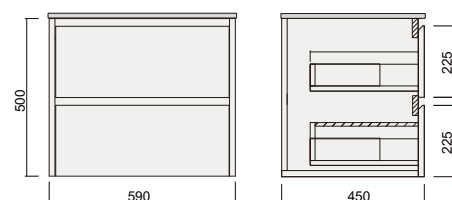

Alana Charcoal Vc Vanity

Vitreous china basin

Item Code
ALC60WH-VC

Description
Alana Charcoal 600 Vanity - Wall Hung - VC