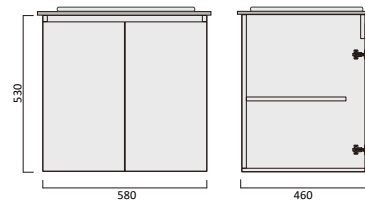

Item Code

DVRO1500DWH-QS

Description

Denver Oak 1500 Vanity - Wall Hung - QS - DBL

Denver Qs Vanity

Vitreous china basin
Stone benchtop

Item Code
DVR600WH-QS

Description
Denver 600 Vanity - Wall Hung - QS