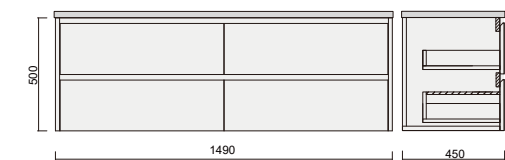

Item Code
ALO150DWH-PM

Description
Alana Oak 1500 Vanity - Wall Hung - PM - DBL