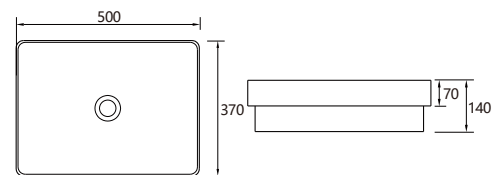

DUI5037
SEMI-INSET
GLOSS WHITE
0 TAP HOLE
32MM WASTE WITHOUT OVERFLOW