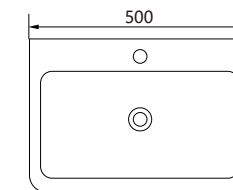

WB5042
ABOVE COUNTER
GLOSS WHITE
1 TAP HOLE
32MM WASTE WITH OVERFLOW