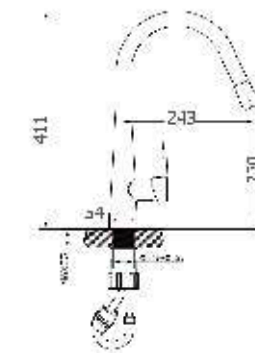

Item Code

T-EKMP
T-EKMP-B
T-EKMP-BN

Description

Elite Sink Mixer Pull Out
Elite Sink Mixer Pull Out - Matte Black
Elite Sink Mixer Pull Out - Brushed Nickel

Water Rating 5 Star, 5.0L/MIN