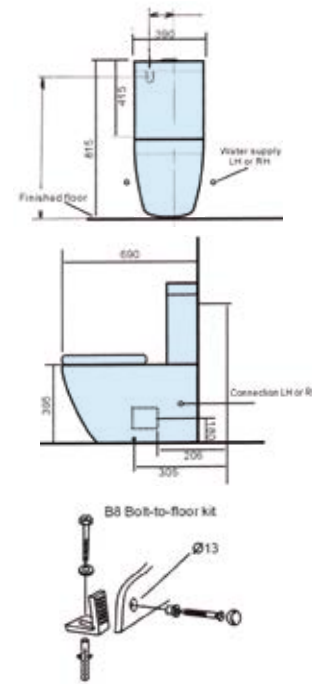

Water Consumption

- WELS 4 Star
- 4.5L/Full, 3L/Half

Notes:

- Wall-outlet 180mm nominal height
- Adjustable Set-out Uni-connector (150mm nominal set out off finished wall)
- Secondary horizontal off-set may be used if necessary