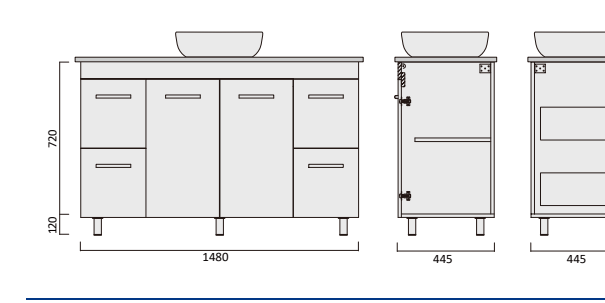

Item Code
LUC1500SS-QS

Description
Lucia 1500 Vanity - Legs - QS - SGL