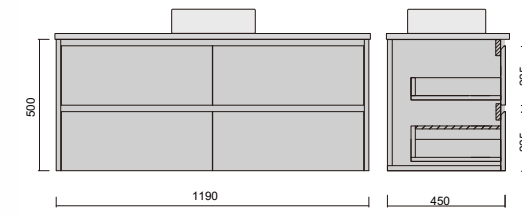

Item Code
ALC 120DWH-QS

Description
Alana Charcoal 1200 Vanity - Wall Hung - QS - DBL