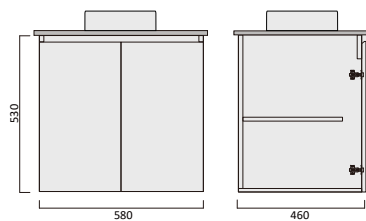

Denver Oak Qs Vanity

Vitreous china basin
Stone benchtop

Item Code

DVRO600WH-QS

Description

Denver Oak 600 Vanity - Wall Hung - QS