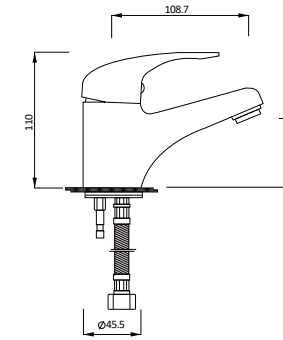

Classic Mixers

Item Code
T-CBM

Description
Classic Basin Mixer

Water Rating 5 Star, 6.0 L/MIN