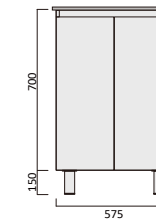

Item Code
LIV750WH-VC

Description
Liberty 750 1 Draw Vanity - Wall Hung - VC

Item Code
LIV900WH-VC

Description
Liberty 900 1 Draw Vanity - Wall Hung - VC

PVC Vc 400mm Narrow Vanity

Item Code
PVC600S-VC

Description
PVC 600x395 Vanity - Legs - VC