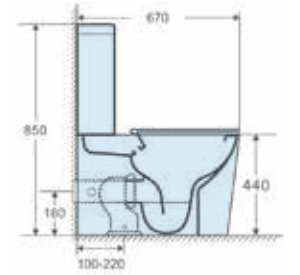

Water Consumption

- WELS 4 Star
- 4.5L/Full, 3L/Half