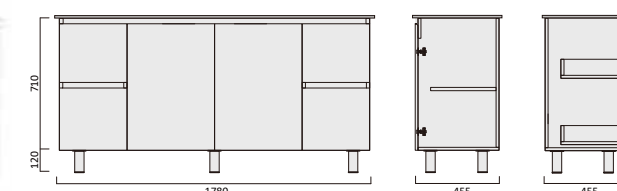

Item Code
MAV1200SS-PM

Description
Marko 1200 Vanity - Legs - PM - SGL

Item Code
MAV1500DS-PM

Description
Marko 1500 Vanity - Legs - PM - DBL

Item Code
MAV1500SS-PM

Description
Marko 1500 Vanity - Legs - PM - SGL