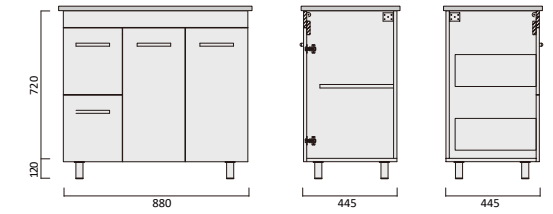

Lucia Pm Vanity

Poly Marble Basin

Item Code

LUC900SL-PM
LUC900SR-PM

Description

Lucia 900 Vanity - Legs - PM - LHD
Lucia 900 Vanity - Legs - PM - RHD