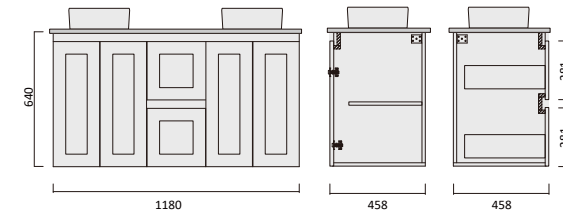

Item Code
DVR1500SWH-QS

Description
Denver 1500 Vanity - Wall Hung - QS - SGL

Item Code
DVR1800DWH-QS

Description
Denver 1800 Vanity - Wall Hung - QS - DBL

Georgia Qs Vanity

Vitreous china basin
Stone benchtop