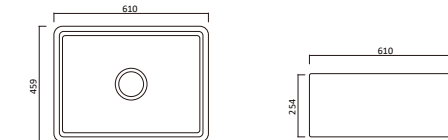

Item Code
SGS8649-B

Description
860 x 490 x 230 Single Bowl Quartz Sink - BLACK

Item Code
SGS11649-B

Description
1160 x 490 x 230 Double Bowl Single Drainer Quartz Sink - BLACK

Fireclay sinks

Item Code
RD6146