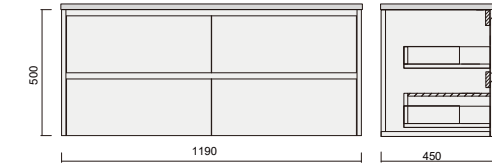

Item Code
ALC120SWH-PM

Description
Alana Charcoal 1200 Vanity - Wall Hung - PM - SGL