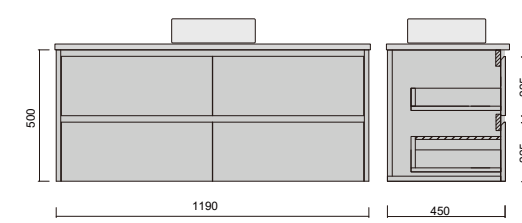

Alana Charcoal Qs Vanity

Vitreous china basin
Stone benchtop

Item Code
ALC 120SWH-QS

Description
Alana Charcoal 1200 Vanity - Wall Hung - QS - SGL