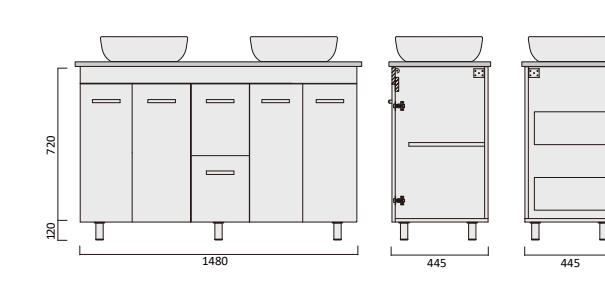

Item Code
LUC1500DS-QS

Description
Lucia 1500 Vanity - Legs - QS - DBL