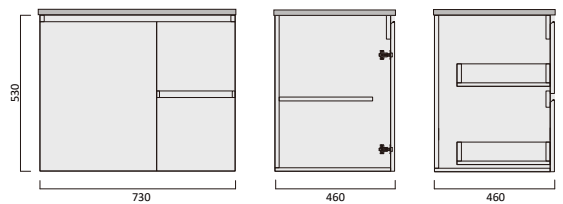

Item Code

DVR750WHL-VC
DVR750WHR-VC

Description

Denver 750 Vanity - Wall Hung - VC - LHD
Denver 750 Vanity - Wall Hung - VC - RHD