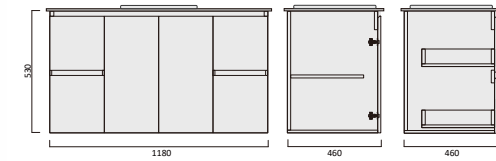

Item Code
DVR1200SWH-QS

Description
Denver 1200 Vanity - Wall Hung - QS - SGL