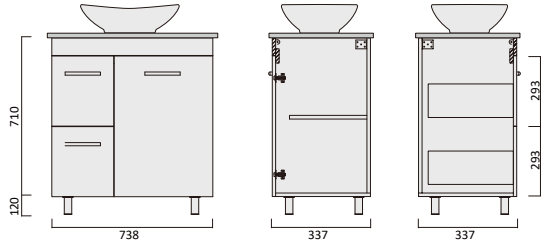

Description

Barra 600 x 365 Vanity - Legs - QS

Item Code

BAV750SL-QS

BAV750SR-QS

Description

Barra 750 x 365 Vanity - Legs - QS - LHD

Barra 750 x 365 Vanity - Legs - QS - RHD