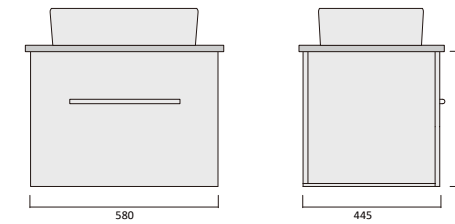

Liberty Qs Vanity

Vitreous china basin
Stone benchtop

Item Code

LIV600WH-QS

Description

Liberty 600 1 Draw Vanity - Wall Hung - QS