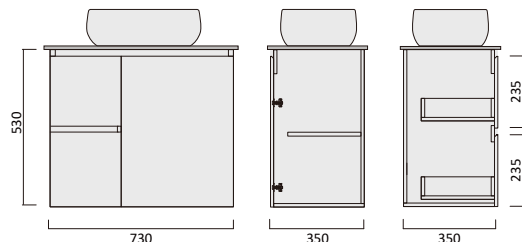

Item Code
SAV750WHL-QS
SAV750WHR-QS

Description
Sake 750 x 365 Vanity - Wall Hung - QS - LHD
Sake 750 x 365 Vanity - Wall Hung - QS - RHD