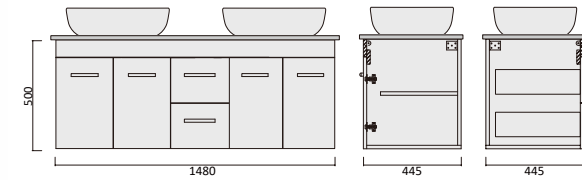

Item Code
LUC1500DWH-QS

Description
Lucia 1500 Vanity - Wall Hung - QS - DBL