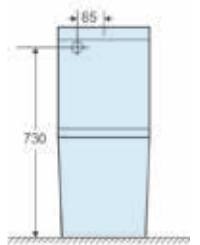

Water Consumption

- WELS 4 Star
- 4.5L/Full, 3L/Half