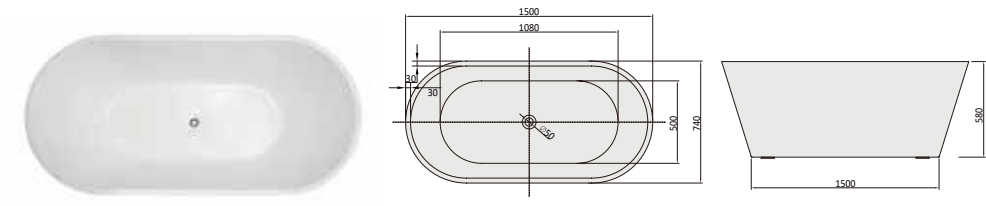

Item Code
FB-1500-O

Description
1500-Olivia Bath 1500*740*580mm