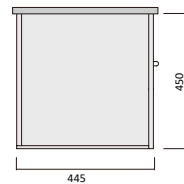

Liberty Vc Vanity

Vitreous china basin

Item Code
LIV600WH-VC

Description
Liberty 600 1 Draw Vanity - Wall Hung - VC