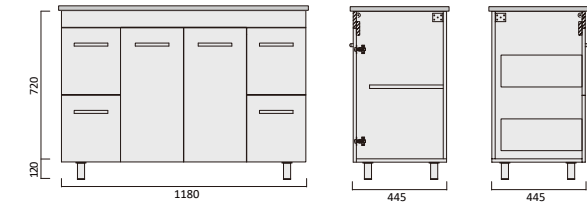

Item Code

LUC1200SS-PM

Description

Lucia 1200 Vanity - Legs - PM - SGL