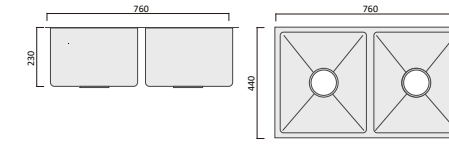

Item Code
M-DUS06

Description
600 shaving cabinet 600 x 150 x 720 - white

Item Code
M-DUS15

Description
1500 shaving cabinet 1500 x 150 x 720 - white

Item Code
SS380U

Description
380 x 440 x 230 Single Bowl Over/Undermount Sink