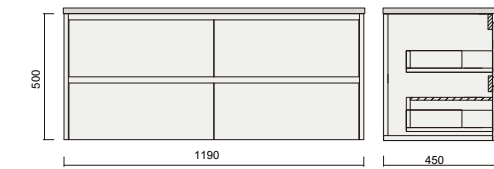

Item Code
ALW120DWH-VC

Description
Alana White 1200 Vanity - Wall Hung - VC - DBL