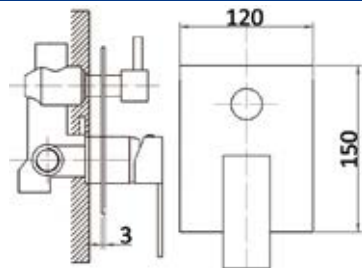

Item Code

T-ECSMD
T-ECSMD-B

Description

Eclipse Shower/Bath Diverter
Eclipse Shower/Bath Diverter - Matte Black