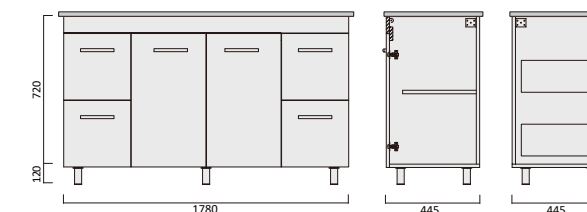

Description

Lucia 1500 Vanity - Legs - PM - SGL

Item Code

LUC1800DS-PM

Description

Lucia 1800 Vanity - Legs - PM - DBL

Item Code

LUC1800SS-PM