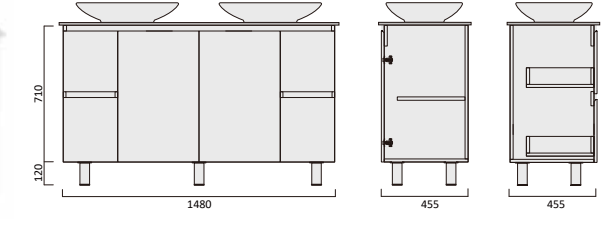

Item Code
MYV1500DS-QS

Description
Mystique 1500 Vanity-Legs-QS-DBL