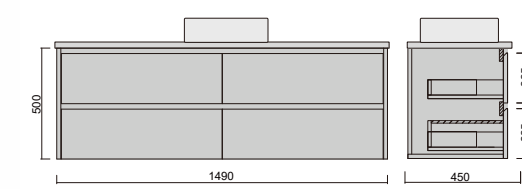

Item Code
ALC 150SWH-QS

Description
Alana Charcoal 1500 Vanity - Wall Hung - QS - SGL