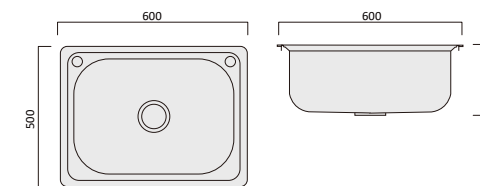

35L Laundry Insert Tub 555 x 455 x 200

Item Code

LINSERT6050

Description

45L Laundry Insert Tub 600 x 500 x 200

Mirror

BEVELLED MIRROR

Item Code	Description
M-BEV450	Bevelled Edged 450 x 600 Mirror
M-BEV600	Bevelled Edged 600 x 750 Mirror
M-BEV750	Bevelled Edged 750 x 750 Mirror
M-BEV900	Bevelled Edged 900 x 750 Mirror
M-BEV1200	Bevelled Edged 1200 x 750 Mirror
M-BEV1500	Bevelled Edged 1500 x 750 Mirror