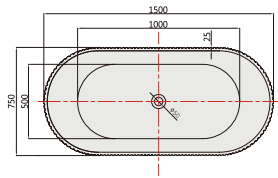

Item Code
FB-1500-V-MW

Description
Anika 1500mm V-Groove Fluted Free Standing Bath - MATTE WHITE