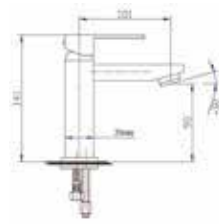

Item Code

T-ECBM
T-ECBM-B

Description

Eclipse Basin Mixer
Eclipse Basin Mixer - Matte Black

Water Rating 5 Star, 6.0L/MIN