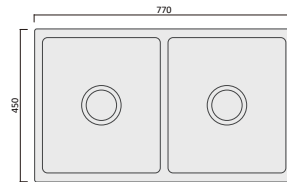

Quartz Sink Collection

Item Code
SGS4545-B

Description
450 x 450 x 230 Single Bowl Quartz Sink - BLACK

Item Code
SGS5945-B

Description
590 x 450 x 230 Single Bowl Quartz Sink - BLACK

Item Code
SGS7745-B

Description
770 x 450 x 230 Double Bowl Quartz Sink - BLACK