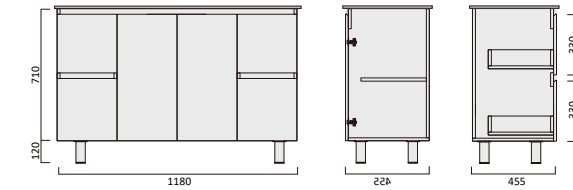

Item Code
MAV1200SS-PM

Description
Marko 1200 Vanity - Legs - PM - SGL

Item Code
MAV1500DS-PM

Description
Marko 1500 Vanity - Legs - PM - DBL

Item Code
MAV1500SS-PM

Description
Marko 1500 Vanity - Legs - PM - SGL