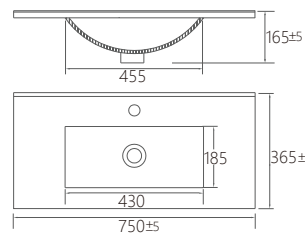

D-750-A1TH Aries 750mm Vanity Top 1TH

D-750-A3TH Aries 750mm Vanity Top 3TH

D-900-A1TH Aries 900mm Vanity Top 1TH

D-900-A3TH Aries 900mm Vanity Top 3TH

BA Series Vanity Top

Product Features

- 365mm Depth
- Vitreous China
- Gloss White
- 1TH or 3TH
- 32mm Waste
- Chrome Metal Overflow

• Terms and Conditions Apply

D-600-BA1TH 600mm x 365mm VC Vanity Top 1TH

D-600-BA3TH 600mm x 365mm VC Vanity Top 3TH

D-750-BA1TH 750mm x 365mm VC Vanity Top 1TH

D-750-BA3TH 750mm x 365mm VC Vanity Top 3TH

D-750-E1TH 750mm x 400mm VC Vanity Top 1TH

D-750-E3TH 750mm x 400mm VC Vanity Top 3TH

D-900-E1TH 900mm x 400mm VC Vanity Top 1TH

D-900-E3TH 900mm x 400mm VC Vanity Top 3TH

• Terms and Conditions Apply

Product Features