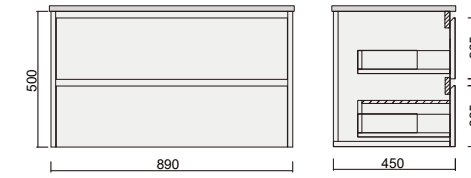

Alana Oak Vc Vanity

Vitreous china basin

Item Code

ALO90WH-VC

Description

Alana Oak 900 Vanity - Wall Hung - VC