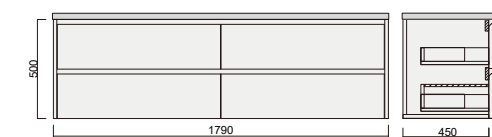

Item Code
ALC180DWH-PM

Description
Alana Charcoal 1800 Vanity - Wall Hung - PM - DBL