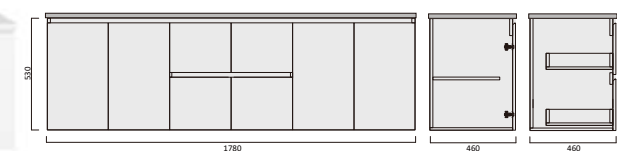

Item Code

DVR1800DWH-PM

Description

Denver 1800 Vanity - Wall Hung - PM - DBL