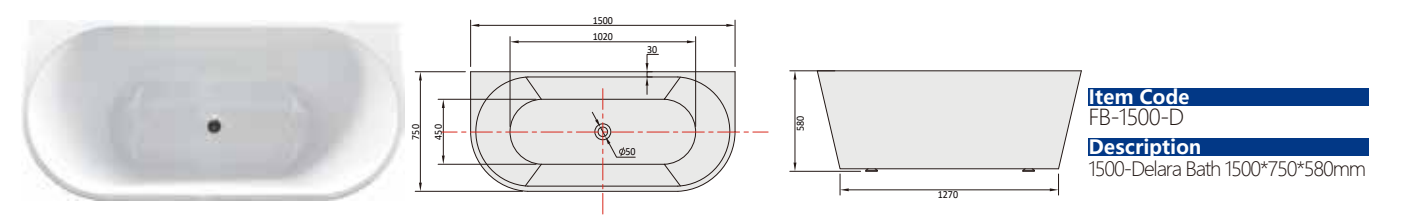

• Terms and Conditions Apply

Item Code
FB-1300-B
Description
1300-Becca Bath 1300x680x580mm

• Terms and Conditions Apply

Item Code
FB-1400-D
Description
1400-Delara Bath 1400x700x580mm

Item Code
FB-1500-B
Description
1500-Becca Bath 1500x750x600mm