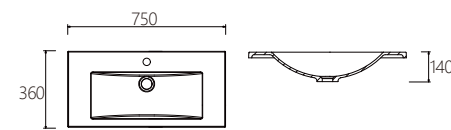

D-400-H 400mm x 220mm PM Vanity Top 1TH

D-6036-PM 1TH 600mm x 360mm PM Vanity Top
D-6036-PM 3TH 600mm x 360mm PM Vanity Top

D-7536-PM 1TH 750mm x 360mm PM Vanity Top
D-7536-PM 3TH 750mm x 360mm PM Vanity Top