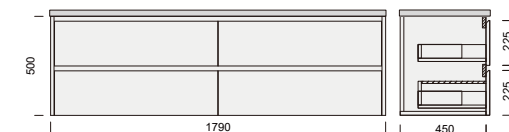

Item Code
ALW180DWH-PM

Description
Alana White 1800 Vanity - Wall Hung - PM - DBL