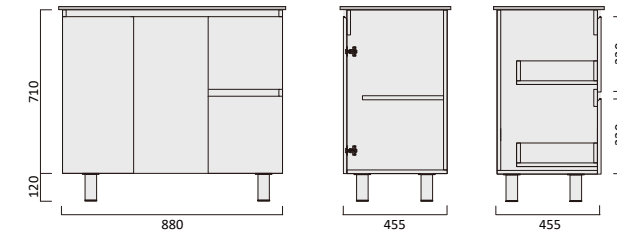

Marco Pm Vanity

Poly Marble Basin

Item Code
MAV900SL-PM
MAV900SR-PM

Description
Marko 900 Vanity - Legs - PM - LHD
Marko 900 Vanity - Legs - PM - RHD