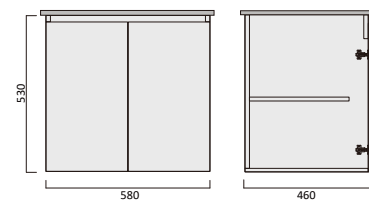

Item Code

DVRC600WH-PM

Description

Denver Charcoal 600 Vanity - Wall Hung - PM