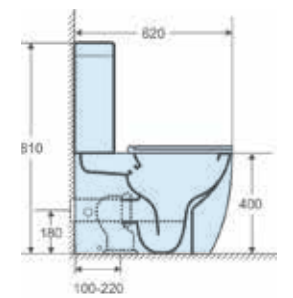

Water Consumption

- WELS 4 Star
- 4.5L/Full, 3L/Half