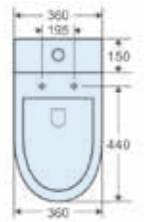

Toilet

Sanitary dead corner

Rimless

V-LTP-C2

Description

- Lili Tornado Back To Wall Toilet Suite

Product Features

- Highest Quality Vitreous China
- Tornado Flush
- Gloss White
- P-Trap: 180mm Offset
- S-Trap: 100mm - 220mm Offset
- Top or Bottom Inlet
- Quick Release Seat
- Heavy Duty UF Soft Close Seat
- R & T Flush System

Water Consumption

- WELS 4 Star
- 4.5L/Full, 3L/Half

FRONT VIEW

V-DRP-C3

Description

- Delara Rimless Back To Wall Toilet Suite

Product Features

- Highest Quality Vitreous China
- Rimless Flush
- Gloss White
- P-Trap: 180mm Offset
- S-Trap: 100mm - 220mm Offset
- Top or Bottom Inlet
- Quick Release Seat
- Heavy Duty UF Soft Close Seat
- R & T Flush System

Water Consumption

- WELS 4 Star
- 4.5L/Full, 3L/Half

V-CRP-TC3

Description

- Cela Rimless Back To Wall Toilet Suite

Product Features

- Highest Quality Vitreous China
- Rimless Flush
- Gloss White
- P-Trap: 180mm Offset
- S-Trap: 70mm - 170mm Offset
- Top or Bottom Inlet
- Quick Release Detachable Seat
- Heavy Duty UF Soft Close Seat
- R & T Flush Mechanism

Water Consumption

- WELS 4 Star
- 4.5L/Full, 3L/Half