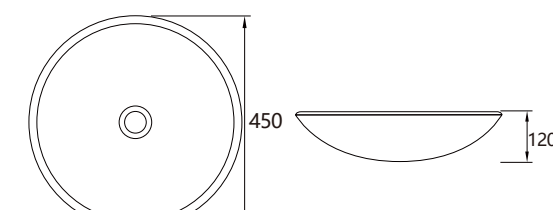

DU160BL
GLASS BASIN
MIDNIGHT SKY
0 TAP HOLE
32MM WASTE WITHOUT OVERFLOW