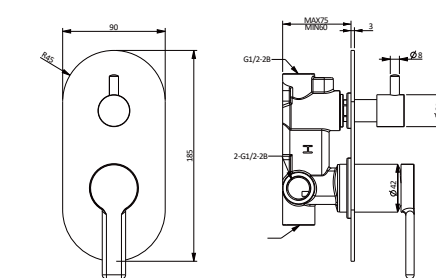

Item Code
T-SSMD
T-SSMD-B
T-SSMD-BN
T-SSMD-BG
Description
Serena Shower/Bath Mixer With Divertor
Serena Shower/Bath Mixer With Divertor - Matte Black
Serena Shower/Bath Mixer With Divertor - Brush Nickel
Serena Shower/Bath Mixer With Divertor - Brush Gold