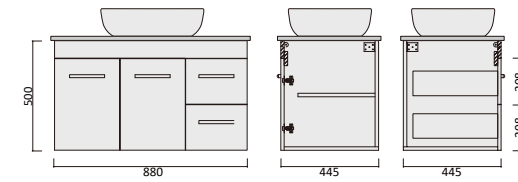

Item Code
LUC900WHL-QS
LUC900WHR-QS

Description
Lucia 900 Vanity - Wall Hung - QS - LHD
Lucia 900 Vanity - Wall Hung - QS - RHD