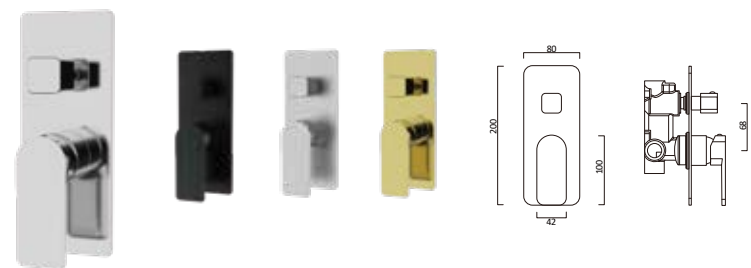

Item Code

T-TISMD
T-TISMD-B
T-TISMD-BN
T-TISMD-BG

Description

Titan Shower/Bath Mixer With Diverter
Titan Shower/Bath Mixer With Diverter - Matte Black
Titan Shower/Bath Mixer With Diverter - Brush Nickel
Titan Shower/Bath Mixer With Diverter - Brush Gold