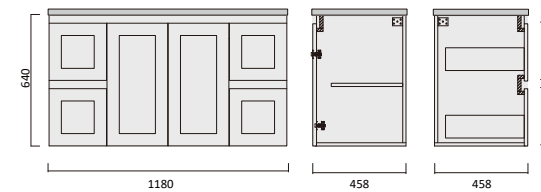

Item Code

GEMW1200SWH-VC

Description

Georgia 1200 Vanity - Wall Hung - VC - SGL