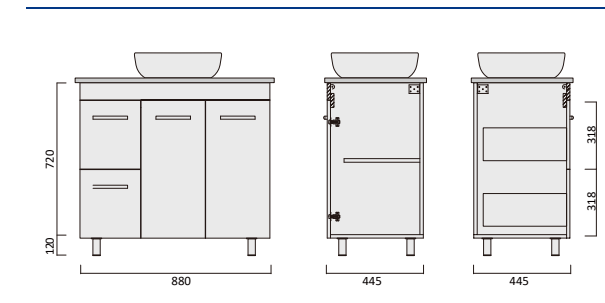

Lucia Qs Vanity

Vitreous china basin
Stone benchtop

Item Code
LUC900SL-QS
LUC900SR-QS

Description
Lucia 900 Vanity - Legs - QS - LHD
Lucia 900 Vanity - Legs - QS - RHD