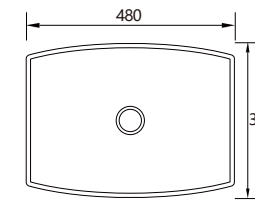

DU98
ABOVE COUNTER
GLOSS WHITE
0 TAP HOLE
32MM WASTE WITHOUT OVERFLOW