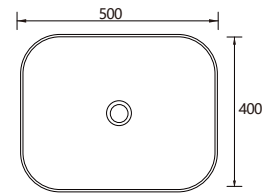

Above Counter Basin

DU5040
ABOVE COUNTER
GLOSS WHITE
0 TAP HOLE
32MM WASTE WITHOUT OVERFLOW