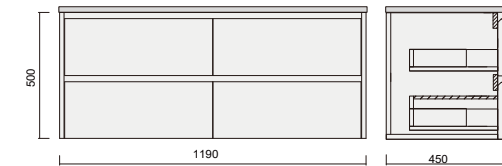

Alana Oak Vc Vanity

Vitreous china basin

Item Code

ALO90WH-VC

Description

Alana Oak 900 Vanity - Wall Hung - VC

Item Code

ALO120SWH-VC