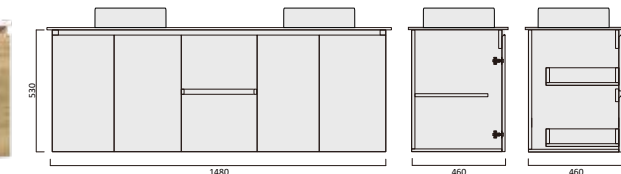

Item Code

DVRO1500DWH-QS

Description

Denver Oak 1500 Vanity - Wall Hung - QS - DBL