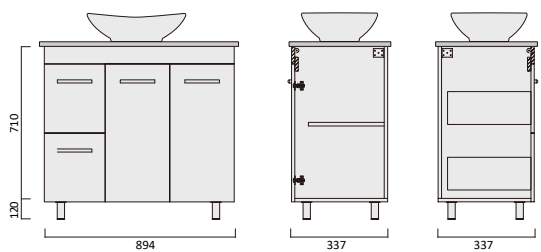

Item Code

BAV900SL-QS

BAV900SR-QS

Description

Barra 900 x 365 Vanity - Legs - QS - LHD

Barra 900 x 365 Vanity - Legs - QS - RHD