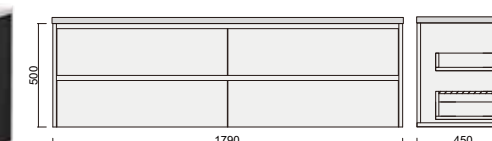

Description
Alana Charcoal 1500 Vanity - Wall Hung - PM - DBL

Item Code
ALC150SWH-PM

Description
Alana Charcoal 1500 Vanity - Wall Hung - PM - SGL

Item Code
ALC180DWH-PM

Description
Alana Charcoal 1800 Vanity - Wall Hung - PM - DBL