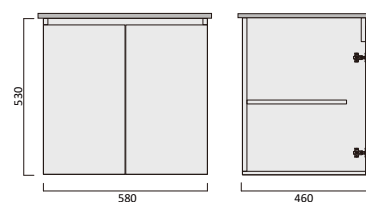

Item Code
DVRO600WH-VC

Description
Denver Oak 600 Vanity - Wall Hung - VC