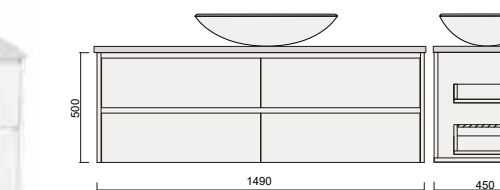

Item Code

ALW150SWH-QS

Description

Alana White 1500 Vanity - Wall Hung - QS - SGL