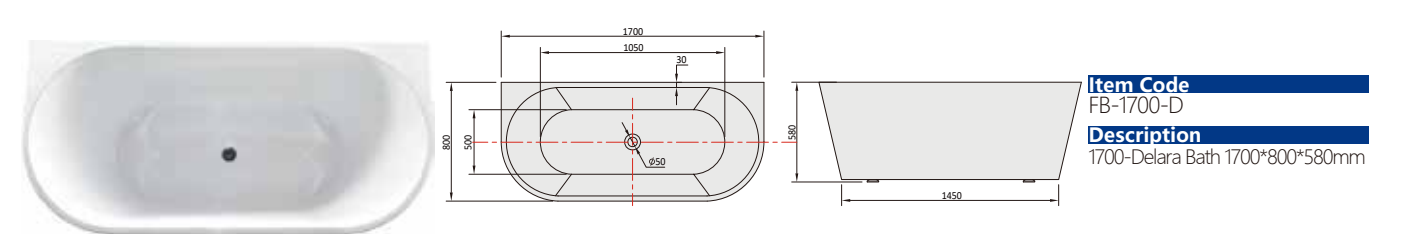

Item Code
FB-1700-D
Description
1700-Delara Bath 1700x800x580mm