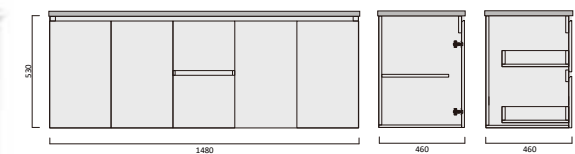

Description

Denver 1200 Vanity - Wall Hung - VC - DBL

Item Code

DVR1200SWH-VC

Description

Denver 1200 Vanity - Wall Hung - VC - SGL

Item Code

DVR1500DWH-VC