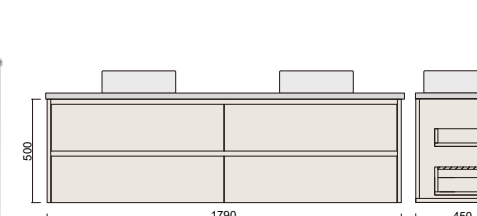

Item Code
ALO 180DWH-QS

Description
Alana Oak 1800 Vanity - Wall Hung - QS - DBL