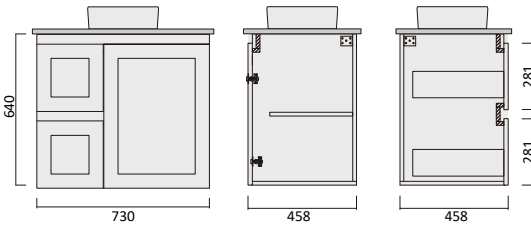

Item Code
GEMW750WHL-QS
GEMW750WHR-QS

Description
Georgia Matt White 750 Vanity - Wall Hung - QS - LHD
Georgia Matt White 750 Vanity - Wall Hung - QS - RHD