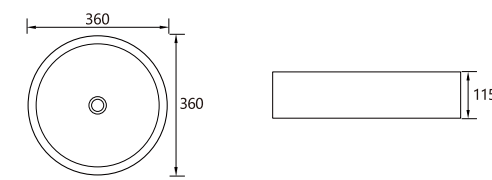

DU3018-B
ABOVE COUNTER
MATTE BLACK
0 TAP HOLE
32MM WASTE WITHOUT OVERFLOW