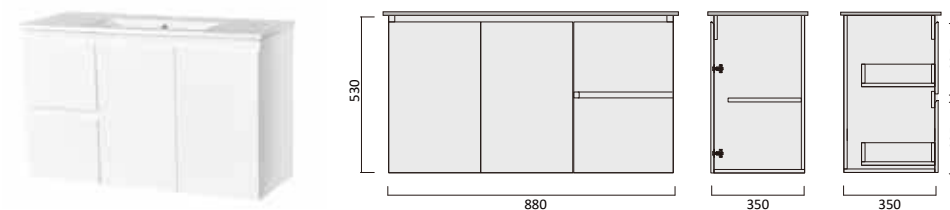

Item Code
SAV750WHL-VC
SAV750WHR-VC

Description
Sake 750 x 365 Vanity - Wall Hung - VC - LHD
Sake 750 x 365 Vanity - Wall Hung - VC - RHD

Item Code
SAV900WHL-VC
SAV900WHR-VC

Description
Sake 900 x 365 Vanity - Wall Hung - VC - LHD
Sake 900 x 365 Vanity - Wall Hung - VC - RHD