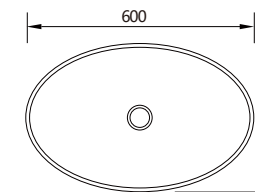

DU6039
ABOVE COUNTER
GLOSS WHITE
0 TAP HOLE
32MM WASTE WITHOUT OVERFLOW