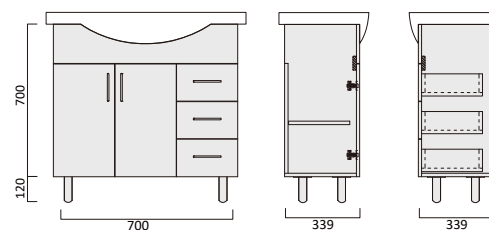

Aries Vc Vanity

Vitreous china basin

Barra Vc 365mm Narrow Vanity

Item Code
BAV600S-VC

Description
Barra 600 x 365 Vanity - Legs - VC

Item Code
BAV750SL-VC
BAV750SR-VC

Description
Barra 750 x 365 Vanity - Legs - VC - LHD
Barra 750 x 365 Vanity - Legs - VC - RHD

Item Code
BAV900SL-VC
BAV900SR-VC

Description
Barra 900 x 365 Vanity - Legs - VC - LHD
Barra 900 x 365 Vanity - Legs - VC - RHD

Item Code
ARV600S-VC

Description
Aries 600 Vanity - Legs - VC

Item Code
ARV750S-VC

Description
Aries 750 Vanity - Legs - VC - LHD
Aries 750 Vanity - Legs - VC - RHD

Item Code
ARV900S-VC

Description
Aries 900 Vanity - Legs - VC - LHD
Aries 900 Vanity - Legs - VC - RHD