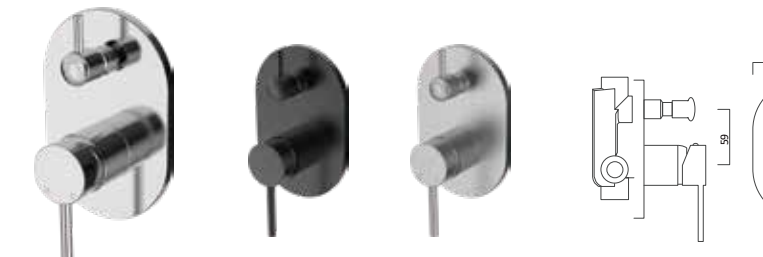

Item Code

T-ESMD
T-ESMD-B
T-ESMD-BN

Description

Elite Shower Diverter Mixer
Elite Shower Diverter Mixer - Matte Black
Elite Shower Diverter Mixer - Brush Nickel