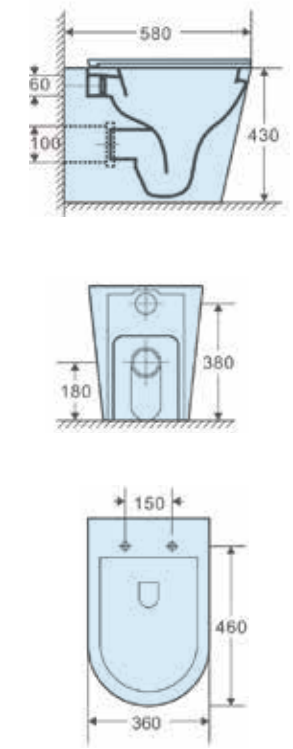

Water Consumption

- WELS 4 Star
- 4.5L/Full, 3L/Half

Notes:

- Wall-outlet 180mm nominal height
- Adjustable Set-out Uni-connector (150mm nominal set out off finished wall)
- Secondary horizontal off-set may be used if necessary

Water Consumption

- WELS 4 Star
- 4.5L/Full, 3L/Half

V-DEWFP

Description

- Delara Rimless Wall Faced Pan

Product Features

- Highest Quality Vitreous China
- Rimless Flush
- Gloss White
- P-Trap: 180mm Offset
- S-Trap: 100mm - 145mm
- Offset
- Quick Release Detachable Seat
- Heavy Duty UF Soft Close Seat