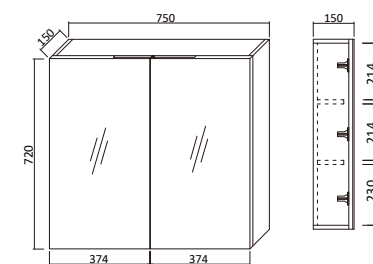

Item Code
M-DUS12-O

Description
1200 shaving cabinet 1200 x 150 x 720 - Oak

Item Code
M-DUS15-O

Description
1500 shaving cabinet 1500 x 150 x 720 - Oak

Shaving Cabinet - White

Item Code
M-DUS07

Description
750 shaving cabinet 750 x 150 x 720 - white