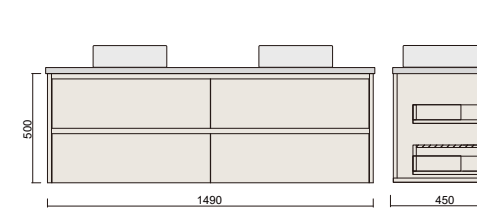

Item Code
ALO 150DWH-QS

Description
Alana Oak 1500 Vanity - Wall Hung - QS - DBL