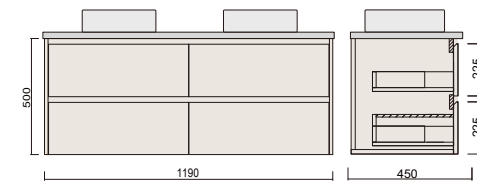

Alana Oak Qs Vanity

Vitreous china basin
Stone benchtop

Item Code
ALO 120DWH-QS

Description
Alana Oak 1200 Vanity - Wall Hung - QS - DBL