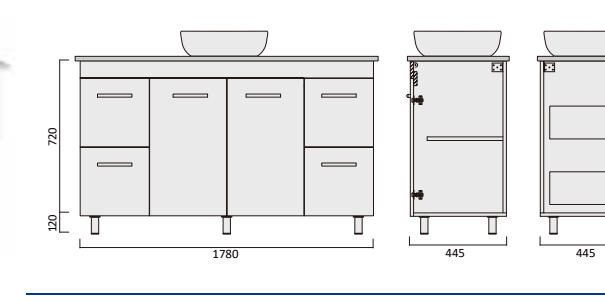

Item Code
LUC1200SS-QS

Description
Lucia 1200 Vanity - Legs - QS - SGL

Item Code
LUC1500DS-QS

Description
Lucia 1500 Vanity - Legs - QS - DBL

Item Code
LUC1500SS-QS

Description
Lucia 1500 Vanity - Legs - QS - SGL