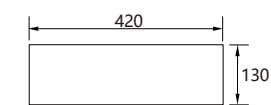

WB4242
ABOVE COUNTER
GLOSS WHITE
1 TAP HOLE
32MM WASTE WITH OVERFLOW