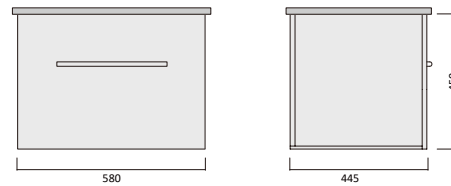

Item Code
LV600WH-PM

Description
Liberty 600 1 Draw Vanity - Wall Hung - PM