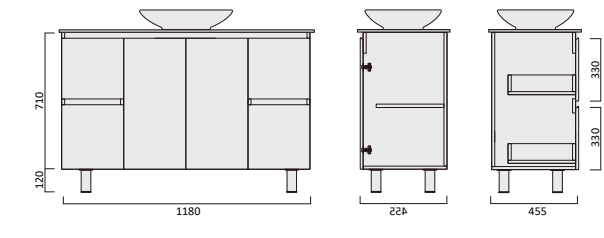

Item Code
MYV1200SS-QS

Description
Mystique 1200 Vanity-Legs-QS-SGL