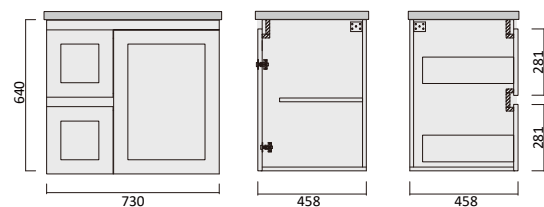

Item Code

GEMW750WHL-VC
GEMW750WHR-VC

Description

Georgia 750 Vanity - Wall Hung - VC - LHD
Georgia 750 Vanity - Wall Hung - VC - RHD