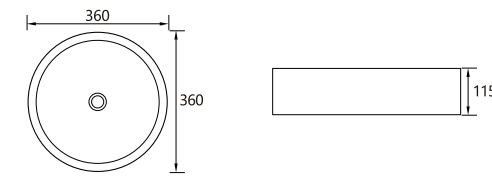

DU3018-BTRIM
ABOVE COUNTER
GLOSS WHITE WITH BLACK RIM
0 TAP HOLE
32MM WASTE WITHOUT OVERFLOW