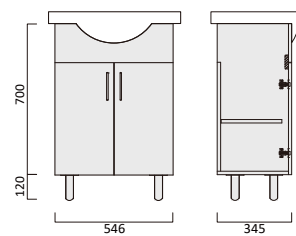

Item Code
ARV600S-VC

Description
Aries 600 Vanity - Legs - VC