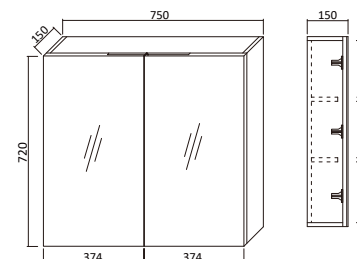

Shaving Cabinet - Charcoal

Item Code
M-DUS07-C

Description
750 shaving cabinet 750 x 150 x 720 - Charcoal