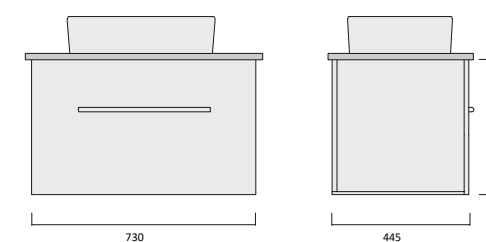

Item Code

LIV750WH-QS

Description

Liberty 750 1 Draw Vanity - Wall Hung - QS