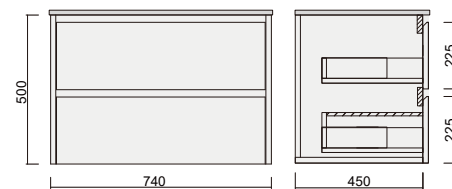

Item Code

ALW75WH-VC

Description

Alana White 750 Vanity - Wall Hung - VC