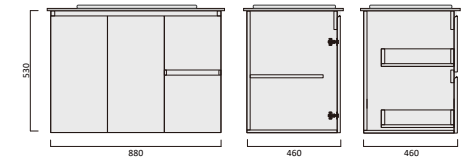

Item Code
DVR900WHL-QS
DVR900WHR-QS

Description
Denver 900 Vanity - Wall Hung - QS - LHD
Denver 900 Vanity - Wall Hung - QS - RHD