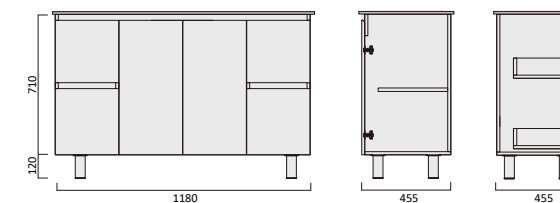

Item Code

MAV1200SS-VC

Description

Marko 1200 Vanity - Legs - VC - SGL