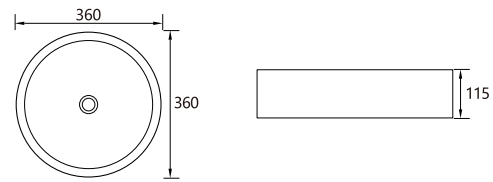

DU3018-MW
ABOVE COUNTER
MATTE WHITE
0 TAP HOLE
32MM WASTE WITHOUT OVERFLOW