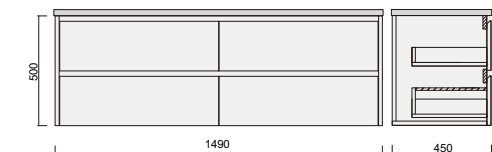

Item Code
ALC150SWH-PM

Description
Alana Charcoal 1500 Vanity - Wall Hung - PM - SGL