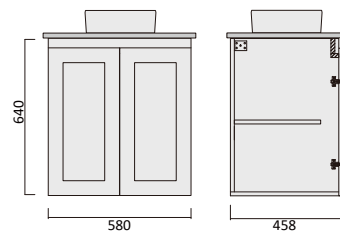

Item Code
GEMW600WH-QS

Description
Georgia Matt White 600 Vanity - Wall Hung - QS