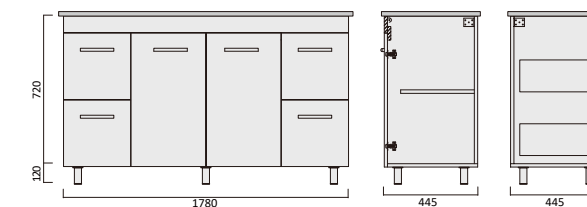

Item Code

LUC1800DS-PM

Description

Lucia 1800 Vanity - Legs - PM - DBL