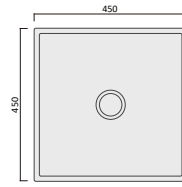

Quartz Sink Collection

Item Code
SGS4545-B

Description
450 x 450 x 230 Single Bowl Quartz Sink - BLACK