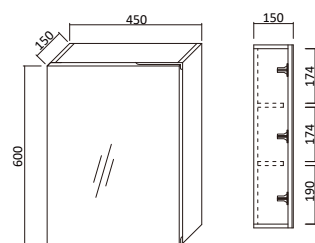

Item Code
M-DUS045-C

Description
450 shaving cabinet 450 x 150 x 600 - Charcoal