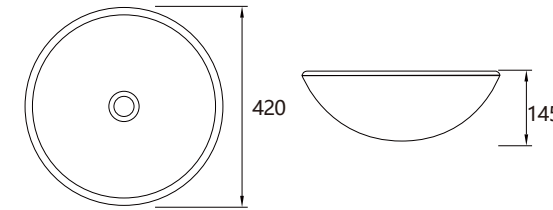

DU180SF
GLASS BASIN
SUNSTONE
0 TAP HOLE
32MM WASTE WITHOUT OVERFLOW