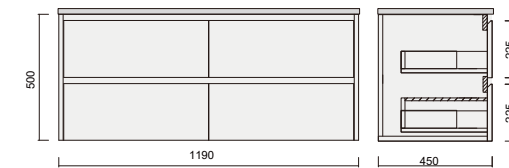

Item Code
ALW120SWH-PM

Description
Alana White 1200 Vanity - Wall Hung - PM - SGL