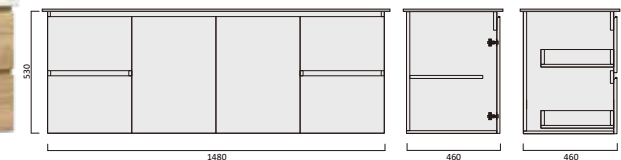

Item Code
DVRO1500SWH-VC

Description
Denver Oak 1500 Vanity - Wall Hung - VC - SGL