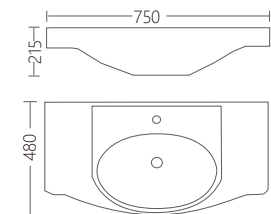

A Series Vanity Top

Product Features

- Semi Recess
- Gloss White
- 32mm Waste
- Vitreous China
- 1TH or 3TH
- Chrome Metal Overflow

• Terms and Conditions Apply

D-600-A1TH Aries 600mm Vanity Top 1TH

D-600-A3TH Aries 600mm Vanity Top 3TH

D-750-A1TH Aries 750mm Vanity Top 1TH

D-750-A3TH Aries 750mm Vanity Top 3TH

D-900-A1TH Aries 900mm Vanity Top 1TH

D-900-A3TH Aries 900mm Vanity Top 3TH

BA Series Vanity Top

Product Features

- 365mm Depth
- Vitreous China
- Gloss White
- 1TH or 3TH
- 32mm Waste
- Chrome Metal Overflow

• Terms and Conditions Apply

D-600-BA1TH 600mm x 365mm VC Vanity Top 1TH

D-600-BA3TH 600mm x 365mm VC Vanity Top 3TH

D-750-BA1TH 750mm x 365mm VC Vanity Top 1TH

D-750-BA3TH 750mm x 365mm VC Vanity Top 3TH

D-750-E1TH 750mm x 400mm VC Vanity Top 1TH

D-750-E3TH 750mm x 400mm VC Vanity Top 3TH

D-900-E1TH 900mm x 400mm VC Vanity Top 1TH

D-900-E3TH 900mm x 400mm VC Vanity Top 3TH

• Terms and Conditions Apply

Product Features