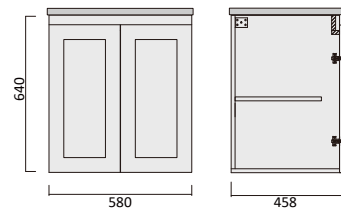

Georgia 1500 Vanity - Wall Hung - VC - DBL

Item Code

GEMW1500SWH-VC

Description

Georgia 1500 Vanity - Wall Hung - VC - SGL

Item Code

GEMW600WH-VC

Description