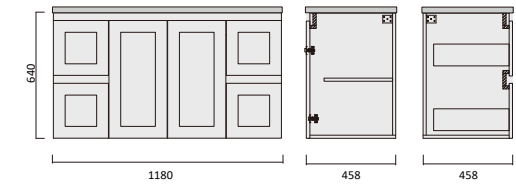

Item Code
GEMW1200SWH-PM

Description
Georgia Matt White 1200 Vanity - Wall Hung - PM - SGL