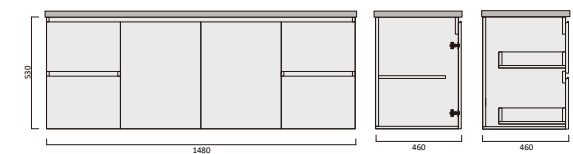

Item Code

DVR1500SWH-PM

Description

Denver 1500 Vanity - Wall Hung - PM - SGL