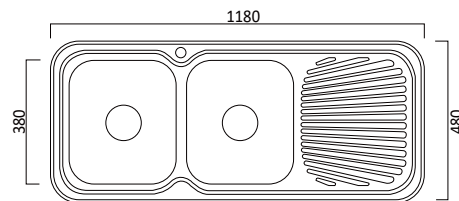

Item Code
S430

Description
430 x 430 Round Sink

Item Code
S780L
S780R

Description
780 Single Bowl Single Drainer Sink LHB
780 Single Bowl Single Drainer Sink RHB

Item Code
S1080L
S1080R

Description
1080 One & Half Bowl Single Drainer Sink LHB
1080 One & Half Bowl Single Drainer Sink RHB