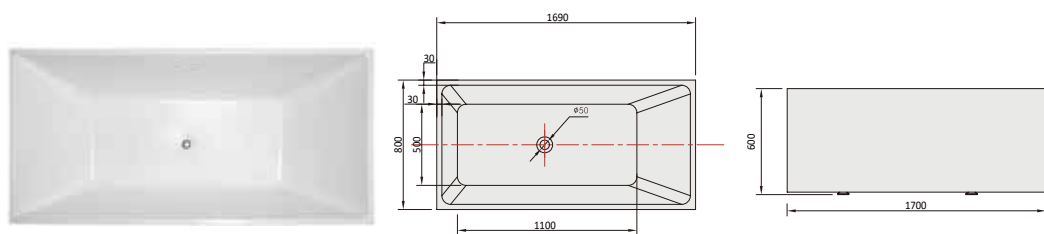

Item Code
FB-1700-B
Description
1700-Becca Bath 1690x800x600mm