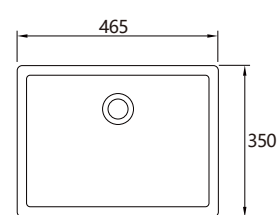

DU3008
UNDERMOUNT BASIN
GLOSS WHITE
0 TAP HOLE
32MM WASTE WITH OVERFLOW