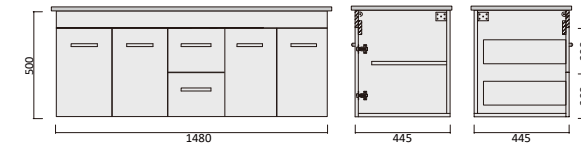

Item Code
LUC1500DWH-PM

Description
Lucia 1500 Vanity - Wall Hung - PM - DBL