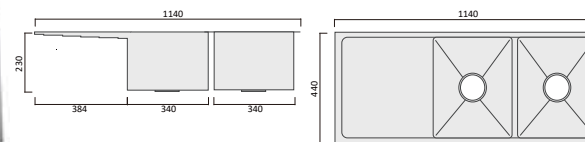

Item Code
SS1140U

Description
1140 x 440 x 230 Double Bowl Single Drainer Over/Undermount Sink