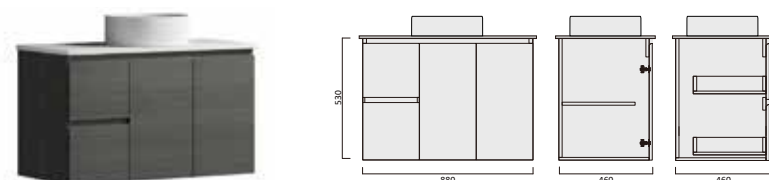

Item Code

DVRC900WH-L-QS
DVRC900WH-R-QS

Description

Denver Charcoal 900 Vanity - Wall Hung - QS - LHD
Denver Charcoal 900 Vanity - Wall Hung - QS - RHD