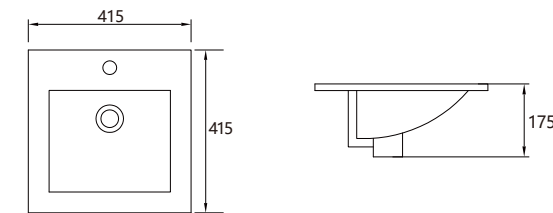

DU410
SQUARE DROP IN BASIN
GLOSS WHITE
1 TAP HOLE
32MM WASTE WITH OVERFLOW