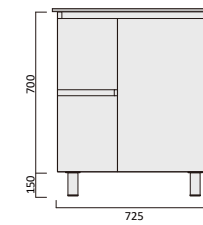

Item Code
LIV750WH-VC

Description
Liberty 750 1 Draw Vanity - Wall Hung - VC

Item Code
LIV900WH-VC

Description
Liberty 900 1 Draw Vanity - Wall Hung - VC

PVC Vc 400mm Narrow Vanity

Item Code
PVC600S-VC

Description
PVC 600x395 Vanity - Legs - VC