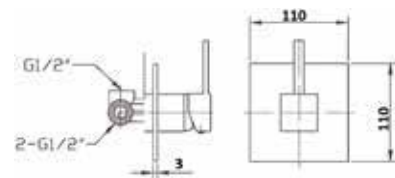

Item Code

T-ECSM
T-ECSM-B

Description

Eclipse Shower/Bath Mixer
Eclipse Shower/Bath Mixer - Matte Black