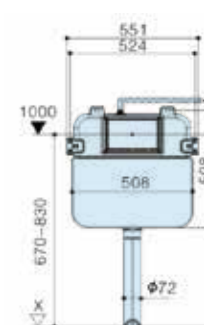

G3003

Description

- Concealed Cistern For Floor Pan

PT-TB-B

Description

- Toilet Button Kit - MB