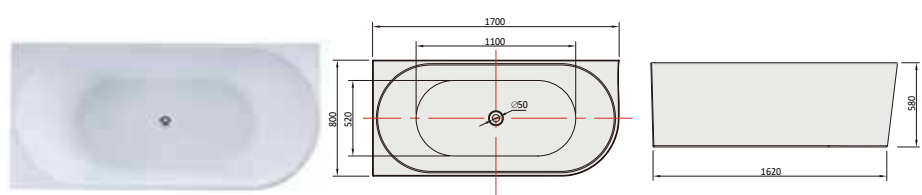

• Terms and Conditions Apply

Item Code
 FB-1500-DL
 FB-1500-DR

Description
 1500-Dimitri Left Corner Bath 1500X750X580mm
 1500-Dimitri Right Corner Bath 1500X750X580mm

Item Code
 FB-1500-O

Description
 1500-Olivia Bath 1500*740*580mm