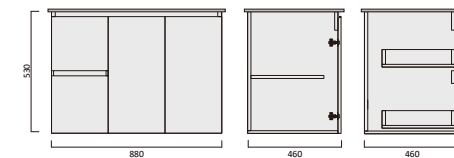

Item Code

DVRO900WHL-PM
DVRO900WHR-PM

Description

Denver Oak 900 Vanity - Wall Hung - PM - LHD
Denver Oak 900 Vanity - Wall Hung - PM - RHD