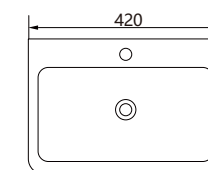

WB4242
ABOVE COUNTER
GLOSS WHITE
1 TAP HOLE
32MM WASTE WITH OVERFLOW