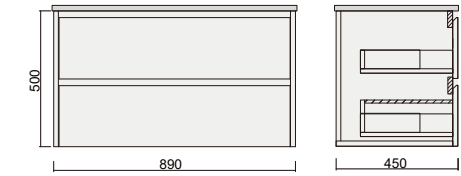

Alana Charcoal Pm Vanity

Poly Marble Basin

Item Code
ALC90WH-PM

Description
Alana Charcoal 900 Vanity - Wall Hung - PM