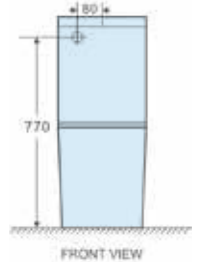

Water Consumption

- WELS 4 Star
- 4.5L/Full, 3L/Half