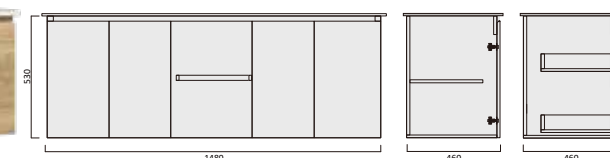

Item Code

DVRO1500DWH-PM

Description

Denver Oak 1500 Vanity - Wall Hung - PM - DBL