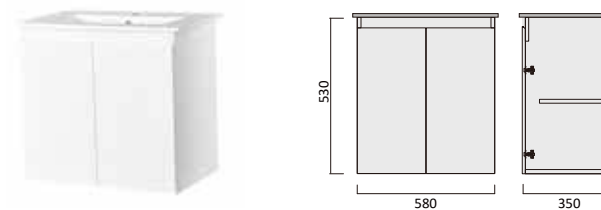

Sake Vc 365mm Narrow Vanity/ Wall Hung

Vitreous china basin