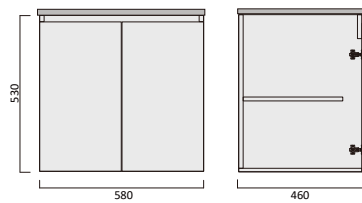

Description

Denver 1500 Vanity - Wall Hung - VC - DBL

Item Code

DVR1500SWH-VC

Description

Denver 1500 Vanity - Wall Hung - VC - SGL

Item Code

DVR600WH-VC