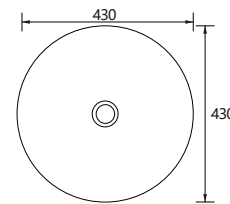

DU1050
ABOVE COUNTER
GLOSS WHITE
0 TAP HOLE
32MM WASTE WITH OVERFLOW