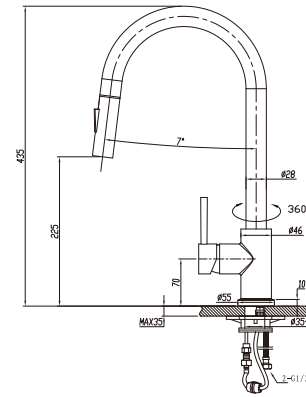

Sink Mixers

Item Code

T-EKMPV
T-EKMPV-B
T-EKMPV-BN
T-EKMPV-BG
T-EKMPV-GM

Description

Elite Sink Mixer Pull Out With Vege Spray
Elite Sink Mixer Pull Out With Vege Spray - Matte Black
Elite Sink Mixer Pull Out With Vege Spray - Brushed Nickel
Elite Sink Mixer Pull Out With Vege Spray - Brushed Gold
Elite Sink Mixer Pull Out With Vege Spray - Brushed Gun Metal

Water Rating 5 Star, 5.0L/MIN