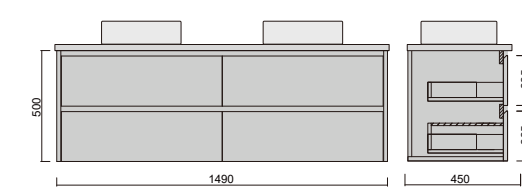

Item Code
ALC 150DWH-QS

Description
Alana Charcoal 1500 Vanity - Wall Hung - QS - DBL