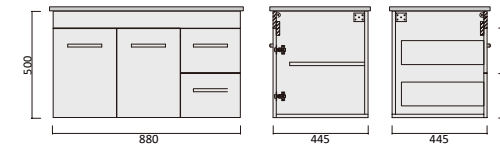

Lucia Vc Vanity / Wall Hung

Vitreous china basin

Item Code

LUC900WHL-VC
LUC900WHR-VC

Description

Lucia 900 Vanity - Wall Hung - VC - LHD
Lucia 900 Vanity - Wall Hung - VC - RHD