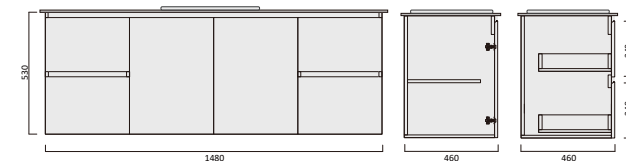

Item Code
DVR1200DWH-QS

Description
Denver 1200 Vanity - Wall Hung - QS - DBL

Item Code
DVR1200SWH-QS

Description
Denver 1200 Vanity - Wall Hung - QS - SGL

Item Code
DVR1500DWH-QS

Description
Denver 1500 Vanity - Wall Hung - QS - DBL