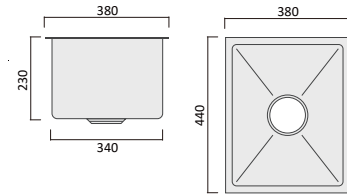

Item Code
SS380U

Description
380 x 440 x 230 Single Bowl Over/Undermount Sink