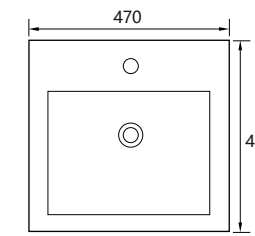

Art Disc Series

Above Counter Basin

DU4
ABOVE COUNTER
GLOSS WHITE
1 TAP HOLE
32MM WASTE WITH OVERFLOW