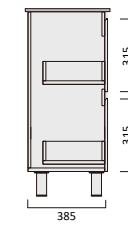

Item Code
LIV750WH-VC

Description
Liberty 750 1 Draw Vanity - Wall Hung - VC

Item Code
LIV900WH-VC

Description
Liberty 900 1 Draw Vanity - Wall Hung - VC

PVC Vc 400mm Narrow Vanity

Item Code
PVC600S-VC

Description
PVC 600x395 Vanity - Legs - VC