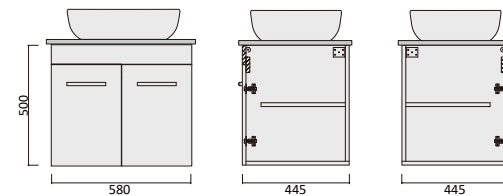

Item Code

LUC600WH-VC

Description

Lucia 600 Vanity - Wall Hung - VC