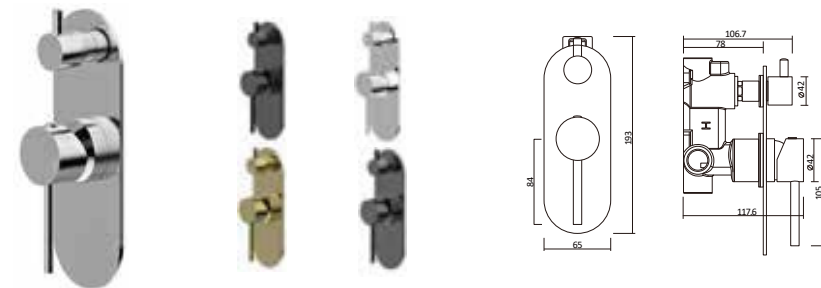

Item Code

T-LSMD
T-LSMD-B
T-LSMD-BN
T-LSMD-BG
T-LSMD-GM

Description

Lili Shower/Bath Mixer With Diverter
Lili Shower/Bath Mixer With Diverter - Matte Black
Lili Shower/Bath Mixer With Diverter - Brush Nickel
Lili Shower/Bath Mixer With Diverter - Brush Gold
Lili Shower/Bath Mixer With Diverter - Brush Gun Metal