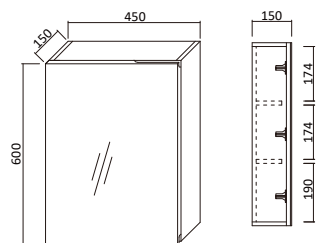

Item Code
M-DUS045

Description
450 shaving cabinet 450 x 150 x 600 - white