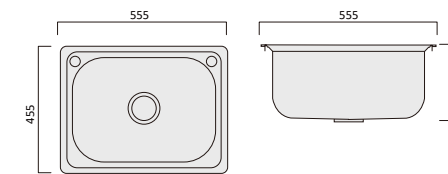

Item Code

LINSERT5545

Description

35L Laundry Insert Tub 555 x 455 x 200