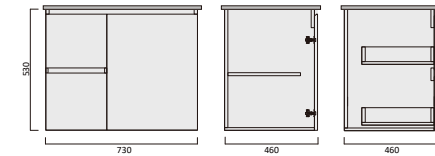

Denver Oak Pm Vanity

Poly Marble Basin

Item Code

DVRO750WHL-PM
DVRO750WHR-PM

Description

Denver Oak 750 Vanity - Wall Hung - PM - LHD
Denver Oak 750 Vanity - Wall Hung - PM - RHD