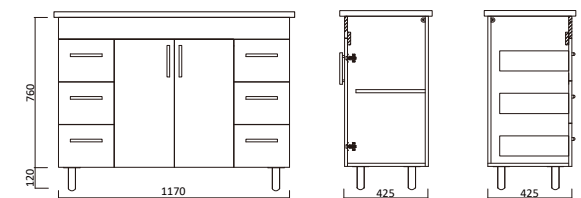

Item Code
BLV750L
BLV750R

Description
Blush 750 Vanity Legs + Kickboard - LHD
Blush 750 Vanity Legs + Kickboard - RHD

Item Code
BLV900L
BLV900R

Description
Blush 900 Vanity Legs + Kickboard - LHD
Blush 900 Vanity Legs + Kickboard - RHD