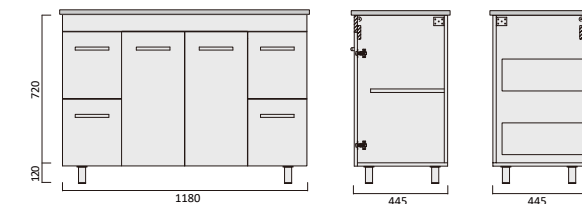

Item Code
LUC1200SS-VC

Description
Lucia 1200 Vanity - Legs - VC - SGL