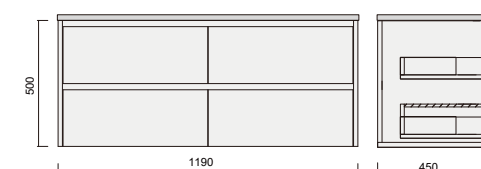

Item Code
ALC1205WH-VC

Description
Alana Charcoal 1200 Vanity - Wall Hung - VC - SGL