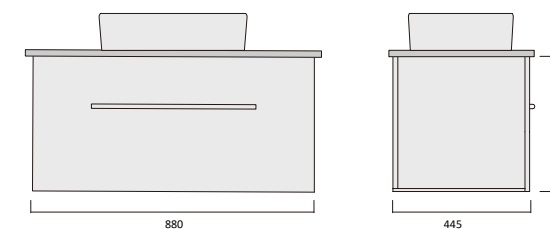

Item Code

LIV900WH-QS

Description

Liberty 900 1 Draw Vanity - Wall Hung - QS