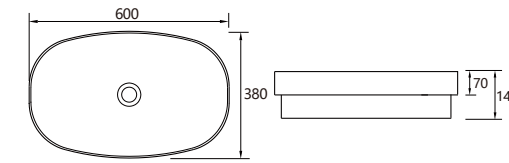

DUI6038
SEMI-INSET
GLOSS WHITE
0 TAP HOLE
32MM WASTE WITHOUT OVERFLOW