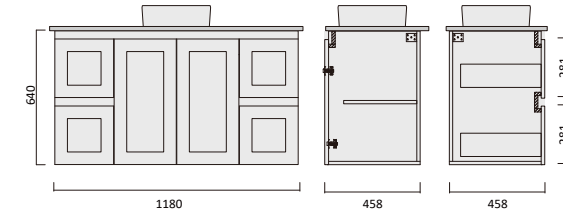

Item Code
GEMW1200SWH-QS

Description
Georgia Matt White 1200 Vanity - Wall Hung - QS - SGL