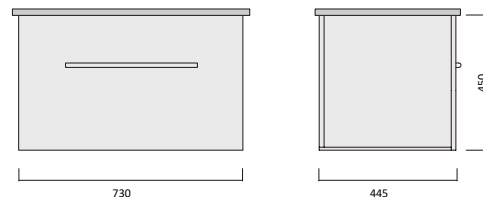

Item Code
LV750WH-PM

Description
Liberty 750 1 Draw Vanity - Wall Hung - PM