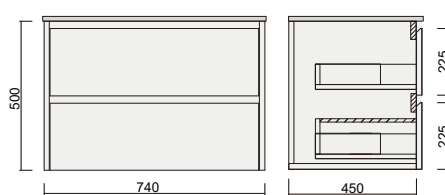

Item Code
ALW75WH-PM

Description
Alana White 750 Vanity - Wall Hung - PM