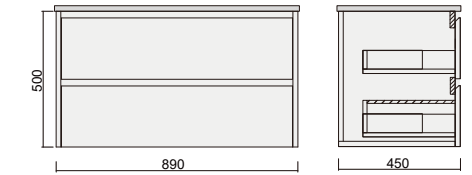

Description

Alana Oak 600 Vanity - Wall Hung - VC

Item Code

ALO75WH-VC

Description

Alana Oak 750 Vanity - Wall Hung - VC

Alana Vc Vanity

Vitreous china basin