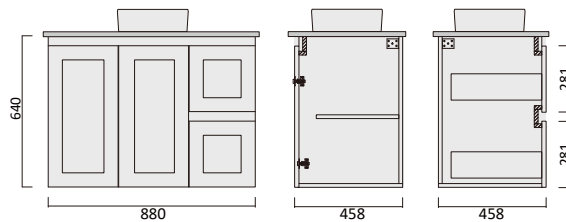

Item Code
GEMW900WHL-QS
GEMW900WHR-QS

Description
Georgia Matt White 900 Vanity - Wall Hung - QS - LHD
Georgia Matt White 900 Vanity - Wall Hung - QS - RHD