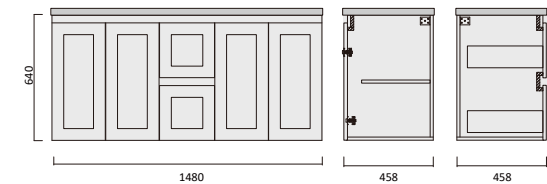

Item Code
GEMW1500DWH-PM

Description
Georgia Matt White 1500 Vanity - Wall Hung - PM - DBL