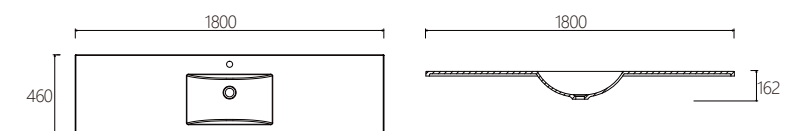

D-1845S-PM 1TH 1800mm x 460mm PM Vanity Top 1TH Single Bowl
D-1845S-PM 3TH 1800mm x 460mm PM Vanity Top 3TH Single Bowl