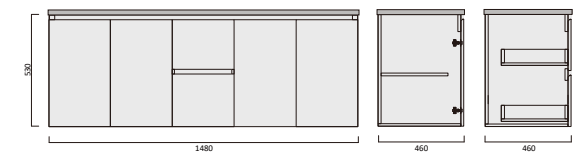

Item Code

DVR1500DWH-PM

Description

Denver 1500 Vanity - Wall Hung - PM - DBL