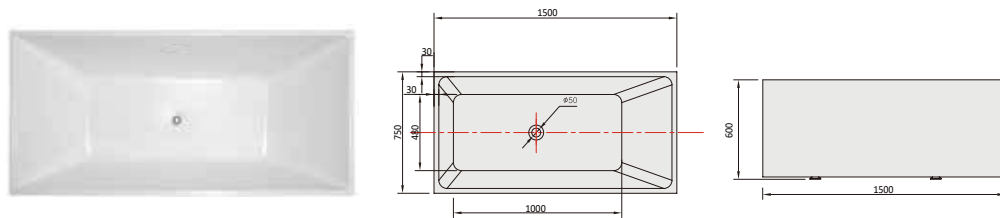

• Terms and Conditions Apply

Item Code
FB-1300-B
Description
1300-Becca Bath 1300x680x580mm

• Terms and Conditions Apply

Item Code
FB-1400-D
Description
1400-Delara Bath 1400x700x580mm

Item Code
FB-1500-B
Description
1500-Becca Bath 1500x750x600mm