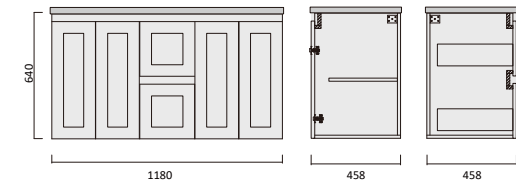

Georgia Pm Vanity

Poly Marble Basin

Item Code
GEMW1200DWH-PM

Description
Georgia Matt White 1200 Vanity - Wall Hung - PM - DBL