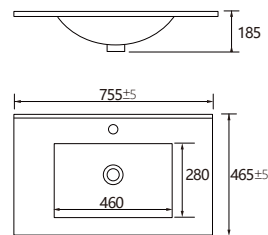

D-750-E1TH 750mm x 400mm VC Vanity Top 1TH

D-750-E3TH 750mm x 400mm VC Vanity Top 3TH

D-900-E1TH 900mm x 400mm VC Vanity Top 1TH

D-900-E3TH 900mm x 400mm VC Vanity Top 3TH

• Terms and Conditions Apply

Product Features

• Terms and Conditions Apply

D-600-D1TH 600mm x 470mm VC Vanity Top 1TH

D-600-D3TH 600mm x 470mm VC Vanity Top 3TH

D-750-D1TH 750mm x 470mm VC Vanity Top 1TH

D-750-D3TH 750mm x 470mm VC Vanity Top 3TH

D-900-D1TH 900mm x 470mm VC Vanity Top 1TH

D-900-D3TH 900mm x 470mm VC Vanity Top 3TH

D-1200-D1TH 1200mm x 470mm VC Vanity Top 1TH Single Bowl

D-1200-D3TH 1200mm x 470mm VC Vanity Top 3TH Single Bowl

D-1200D-D1TH 1200mm x 470mm VC Vanity Top 1TH Double Bowl

D-1200D-D3TH 1200mm x 470mm VC Vanity Top 3TH Double Bowl

D-1500-D1TH 1500mm x 470mm VC Vanity Top 1TH Single Bowl

D-1500-D3TH 1500mm x 470mm VC Vanity Top 3TH Single Bowl

D-1500D-D1TH 1500mm x 470mm VC Vanity Top 1TH Double Bowl