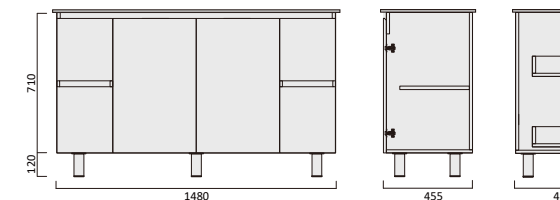

Description

Marko 1200 Vanity - Legs - VC - DBL

Item Code

MAV1200SS-VC

Description

Marko 1200 Vanity - Legs - VC - SGL

Item Code

MAV1500DS-VC