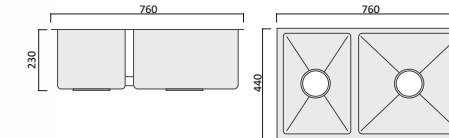

Item Code
SS760U-2

Description
760 x 440 x 230 One & Half Bowl Over/Undermount Sink