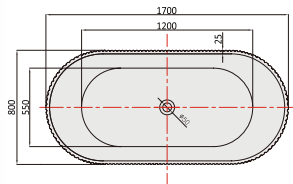

1700-Carmen Bath 1700*800*590mm

Anika V-Groove Fluted Free Standing Bath

• Terms and Conditions Apply

Item Code
FB-1500-V-MW

Description
Anika 1500mm V-Groove Fluted Free Standing Bath - MATTE WHITE

Item Code
FB-1700-V-MW