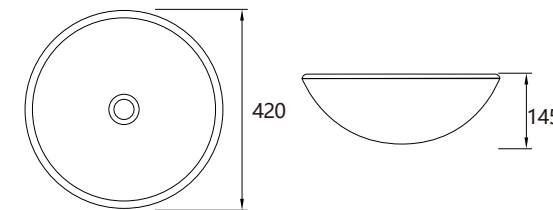

DU180AG
GLASS BASIN
ARCTIC GREY
0 TAP HOLE
32MM WASTE WITHOUT OVERFLOW