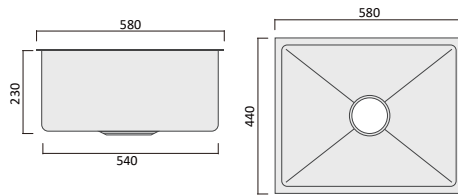

Item Code
SS580U

Description
580 x 440 x 230 Single Bowl Over/Undermount Sink