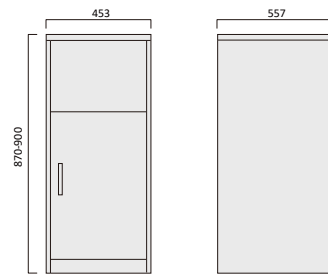

Item Code

LB35LC

Description

35L Compact Laundry Tub & Metal Cabinet (453 x 557)