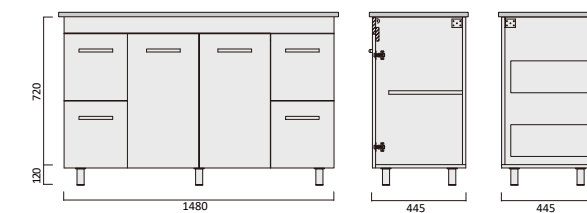

Description

Lucia 1200 Vanity - Legs - PM - SGL

Item Code

LUC1500DS-PM

Description

Lucia 1500 Vanity - Legs - PM - DBL

Item Code

LUC1500SS-PM