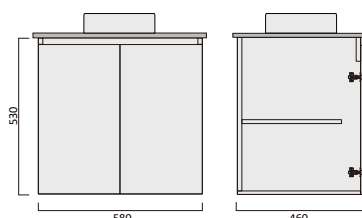

Item Code

DVRC600WH-QS

Description

Denver Charcoal 600 Vanity - Wall Hung - QS