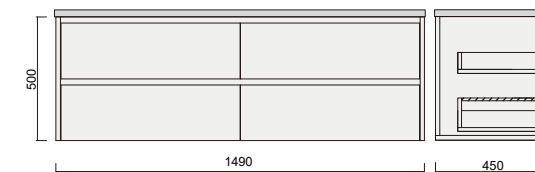

Item Code

ALO150DWH-VC

Description

Alana Oak 1500 Vanity - Wall Hung - VC - DBL