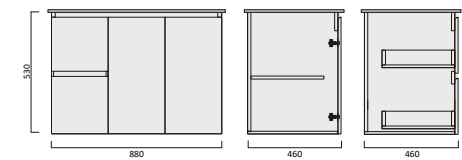

DVRC600WH-VC

Description

Denver Charcoal 600 Vanity - Wall Hung - VC

Denver Oak Vc Vanity

Vitreous china basin

Item Code
DVRO750WHL-VC
DVRO750WHR-VC

Description
Denver Oak 750 Vanity - Wall Hung - VC - LHD
Denver Oak 750 Vanity - Wall Hung - VC - RHD