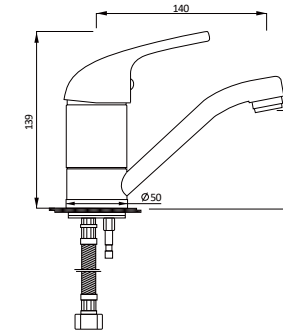

Item Code
T-CBMS

Description
Classic Swivel Basin Mixer

Water Rating 5 Star, 6.0 L/MIN