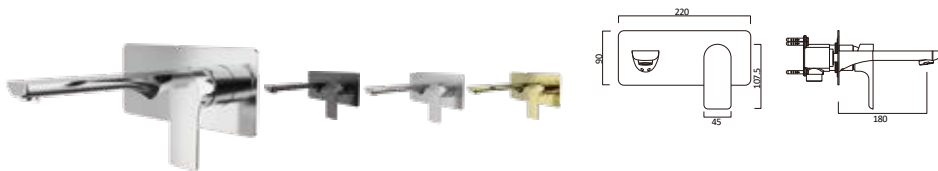

Item Code

T-TIWALL
T-TIWALL-B
T-TIWALL-BN
T-TIWALL-BG

Description

Titan Wall Mixer Combo With Spout
Titan Wall Mixer Combo With Spout - Matte Black
Titan Wall Mixer Combo With Spout - Brush Nickel
Titan Wall Mixer Combo With Spout - Brush Gold

Water Rating 4 Star, 6.5L/MIN