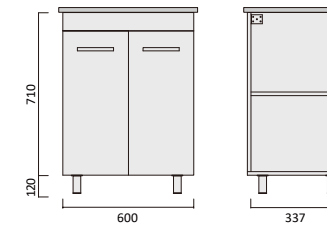

Aries Vc Vanity

Vitreous china basin

Barra Vc 365mm Narrow Vanity

Item Code
BAV600S-VC

Description
Barra 600 x 365 Vanity - Legs - VC

Item Code
BAV750SL-VC
BAV750SR-VC

Description
Barra 750 x 365 Vanity - Legs - VC - LHD
Barra 750 x 365 Vanity - Legs - VC - RHD