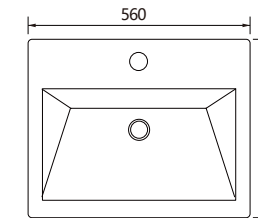

DU104
ABOVE COUNTER
GLOSS WHITE
1 TAP HOLE OR 3 TAP HOLE
32MM WASTE WITH OVERFLOW