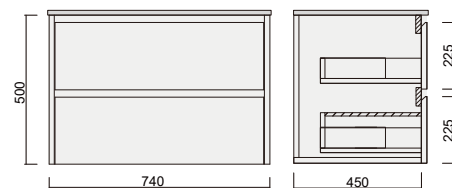

Item Code
ALO75WH-PM

Description
Alana Oak 750 Vanity - Wall Hung - PM