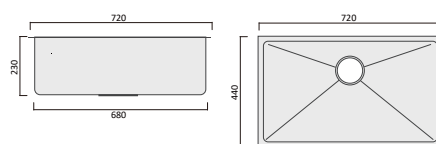

Item Code
SS720U

Description
720 x 440 x 230 Single Bowl Over/Undermount Sink