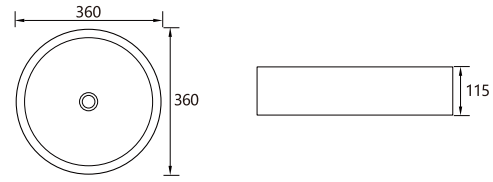

Art Disc Series

Above Counter Basin

DU3018-GW
ABOVE COUNTER
GLOSS WHITE
0 TAP HOLE
32MM WASTE WITHOUT OVERFLOW