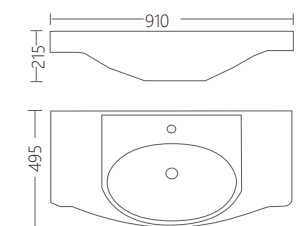

A Series Vanity Top

Product Features

- Semi Recess
- Gloss White
- 32mm Waste
- Vitreous China
- 1TH or 3TH
- Chrome Metal Overflow

• Terms and Conditions Apply

D-600-A1TH Aries 600mm Vanity Top 1TH

D-600-A3TH Aries 600mm Vanity Top 3TH

D-750-A1TH Aries 750mm Vanity Top 1TH

D-750-A3TH Aries 750mm Vanity Top 3TH

D-900-A1TH Aries 900mm Vanity Top 1TH

D-900-A3TH Aries 900mm Vanity Top 3TH

BA Series Vanity Top

Product Features

- 365mm Depth
- Vitreous China
- Gloss White
- 1TH or 3TH
- 32mm Waste
- Chrome Metal Overflow