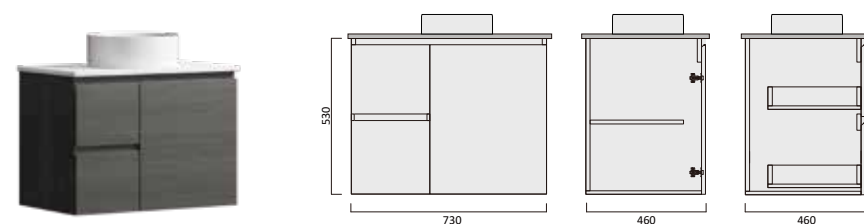

Denver Charcoal Qs Vanity

Vitreous china basin
Stone benchtop

Item Code

DVRC750WH-L-QS
DVRC750WH-R-QS

Description

Denver Charcoal 750 Vanity - Wall Hung - QS - LHD
Denver Charcoal 750 Vanity - Wall Hung - QS - RHD