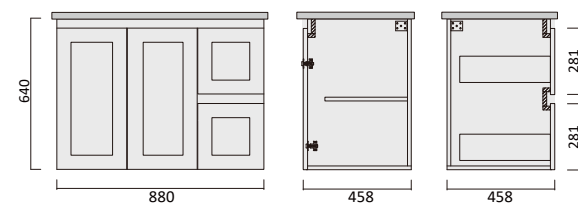

Item Code
GEMW900WHL-PM
GEMW900WHR-PM

Description
Georgia Matt White 900 Vanity - Wall Hung - PM - LHD
Georgia Matt White 900 Vanity - Wall Hung - PM - RHD