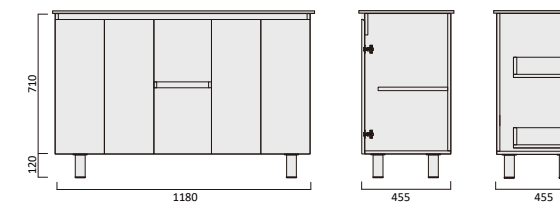

Marco Vc Vanity

Vitreous china basin

Item Code

MAV900SL-VC
MAV900SR-VC

Description

Marko 900 Vanity - Legs - VC - LHD
Marko 900 Vanity - Legs - VC - RHD

Item Code

MAV1200DS-VC