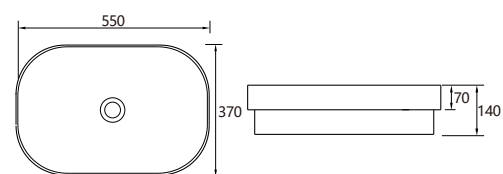

DUI5537
SEMI-INSET
GLOSS WHITE
0 TAP HOLE
32MM WASTE WITHOUT OVERFLOW