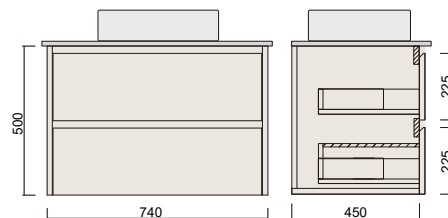

Item Code
ALO 75WH-QS

Description
Alana Oak 750 Vanity - Wall Hung - QS