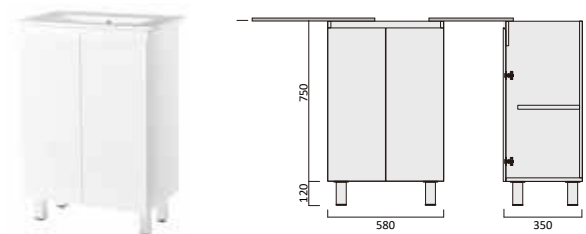

Description

Marko 600 Vanity - Legs - VC

Item Code

MAV750SL-VC
MAV750SR-VC

Description

Marko 750 Vanity - Legs - VC - LHD
Marko 750 Vanity - Legs - VC - RHD

Sake Vc 365mm Narrow Vanity

Vitreous china basin