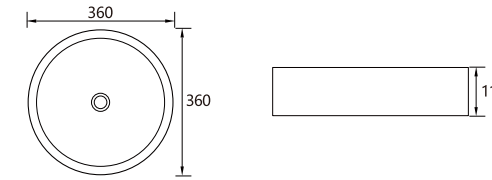

DU3018-BGOLD
ABOVE COUNTER
INSIDE BLACK, OUTSIDE GOLD
0 TAP HOLE
32MM WASTE WITHOUT OVERFLOW