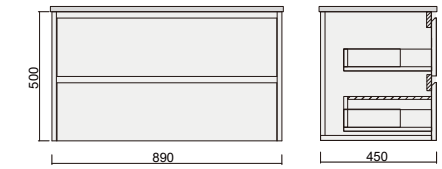

Alana Oak Pm Vanity

Poly Marble Basin

Item Code
ALO90WH-PM

Description
Alana Oak 900 Vanity - Wall Hung - PM