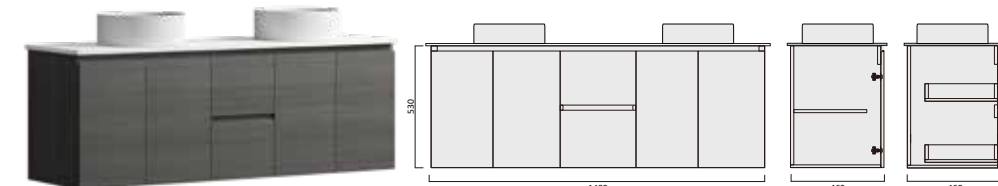

Item Code

DVRC1200SWH-QS

Description

Denver Charcoal 1200 Vanity - Wall Hung - QS - SGL

Item Code

DVRC1500SWH-QS

Description

Denver Charcoal 1500 Vanity - Wall Hung - QS - SGL