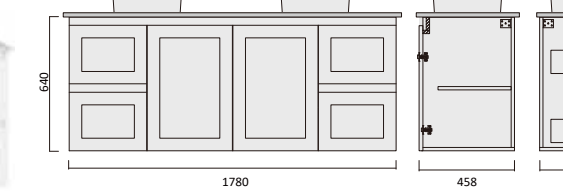

Item Code
GEMW1800DWH-QS

Description
Georgia Matt White 1800 Vanity - Wall Hung - QS - DBL