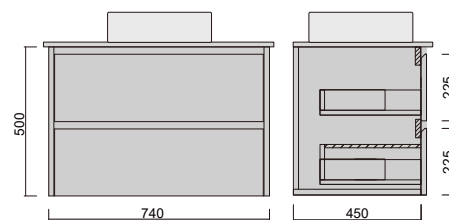

Item Code
ALC 75WH-QS

Description
Alana Charcoal 750 Vanity - Wall Hung - QS