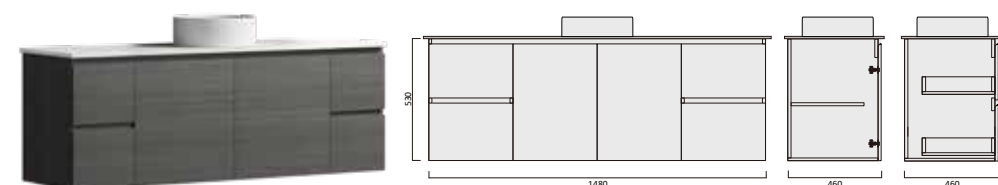

Item Code

DVRC1500SWH-QS

Description

Denver Charcoal 1500 Vanity - Wall Hung - QS - SGL