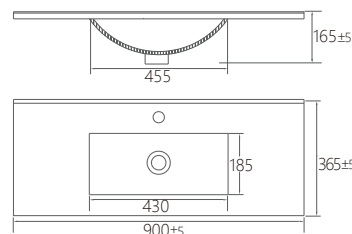

• Terms and Conditions Apply

D-600-BA1TH 600mm x 365mm VC Vanity Top 1TH

D-600-BA3TH 600mm x 365mm VC Vanity Top 3TH

D-750-BA1TH 750mm x 365mm VC Vanity Top 1TH

D-750-BA3TH 750mm x 365mm VC Vanity Top 3TH

D-900-BA1TH 900mm x 365mm VC Vanity Top 1TH

D-900-BA3TH 900mm x 365mm VC Vanity Top 3TH

BA SERIES VANITY TOP

E Series Vanity Top

D-600-E1TH 600mm x 400mm VC Vanity Top 1TH

D-600-E3TH 600mm x 400mm VC Vanity Top 3TH

D-750-E1TH 750mm x 400mm VC Vanity Top 1TH

D-750-E3TH 750mm x 400mm VC Vanity Top 3TH

D-900-E1TH 900mm x 400mm VC Vanity Top 1TH

D-900-E3TH 900mm x 400mm VC Vanity Top 3TH

• Terms and Conditions Apply

Product Features