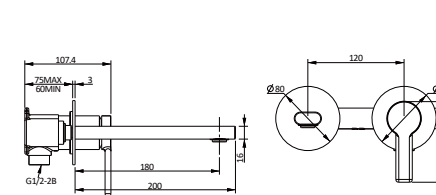

Item Code
T-SWALL
T-SWALL-B
T-SWALL-BN
T-SWALL-BG
Description
Serena Wall Mixer With Spout
Serena Wall Mixer With Spout - Matte Black
Serena Wall Mixer With Spout - Brush Nickel
Serena Wall Mixer With Spout - Brush Gold
Water Rating 4 Star, 6.5 L/MIN