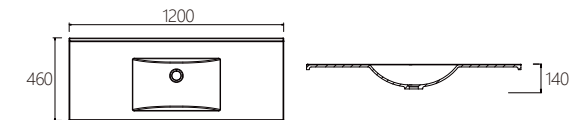

D-9036-PM 1TH 900mm x 360mm PM Vanity Top
D-9036-PM 3TH 900mm x 360mm PM Vanity Top

D-6045-PM 1TH 600mm x 460mm PM Vanity Top
D-6045-PM 3TH 600mm x 460mm PM Vanity Top

D-7545-PM 1TH 750mm x 460mm PM Vanity Top
D-7545-PM 3TH 750mm x 460mm PM Vanity Top

D-9045-PM 1TH 900mm x 460mm PM Vanity Top
D-9045-PM 3TH 900mm x 460mm PM Vanity Top

D-1245-PM 1TH 1200mm x 460mm PM Vanity Top
D-1245-PM 3TH 1200mm x 460mm PM Vanity Top

D-1545D-PM 1TH 1500mm x 460mm PM Vanity Top 1TH Double Bowl
D-1545D-PM 3TH 1500mm x 460mm PM Vanity Top 3TH Double Bowl