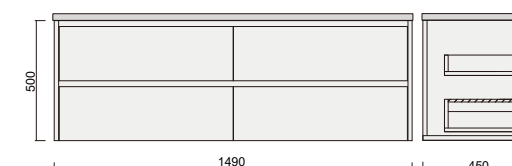

Item Code
ALC1505WH-VC

Description
Alana Charcoal 1500 Vanity - Wall Hung - VC - SGL