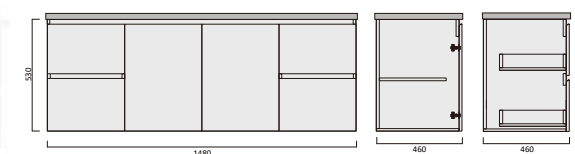

Item Code

DVR1500SWH-VC

Description

Denver 1500 Vanity - Wall Hung - VC - SGL