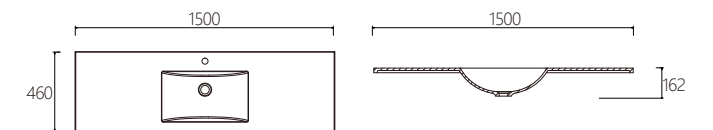

D-1545S-PM 1TH 1500mm x 460mm PM Vanity Top 1TH Single Bowl
D-1545S-PM 3TH 1500mm x 460mm PM Vanity Top 3TH Single Bowl