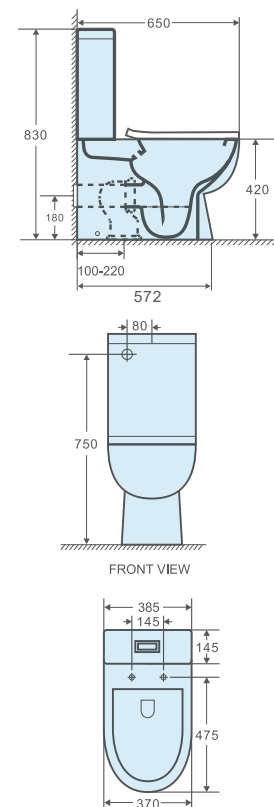

• Terms and Conditions Apply

MODEL	DESCRIPTION	COLOUR
S-600-CL	600mm x 470mm Vanity Top	CLOUD
S-750-CL	750mm x 470mm Vanity Top	
S-900-CL	900mm x 470mm Vanity Top	
S-1200-CL	1200mm x 470mm Vanity Top	
S-1500-CL	1500mm x 470mm Vanity Top	
S-1800-CL	1800mm x 470mm Vanity Top	

Water Consumption

- WELS 4 Star
- 4.5L/Full, 3L/Half

Notes:

- Wall-outlet 180mm nominal height
- Adjustable Set-out Uni-connector (150mm nominal set out off finished wall)
- Secondary horizontal off-set may be used if necessary

V-ORP-C2

Description

- Olivia Rimless Back To Wall Toilet Suite

Product Features

- Highest Quality Vitreous China
- Rimless Flush
- High Glossy White
- P-Trap: 180mm Offset
- S-Trap: 100mm - 220mm Offset
- Top or Bottom Inlet
- Quick Release Seat
- Heavy Duty UF Soft Close Seat

Water Consumption

- WELS 4 Star
- 4.5L/Full, 3L/Half

V-DEWFP

Description

- Delara Rimless Wall Faced Pan

Product Features

- Highest Quality Vitreous China
- Rimless Flush
- Gloss White
- P-Trap: 180mm Offset
- S-Trap: 100mm - 145mm
- Offset
- Quick Release Detachable Seat
- Heavy Duty UF Soft Close Seat