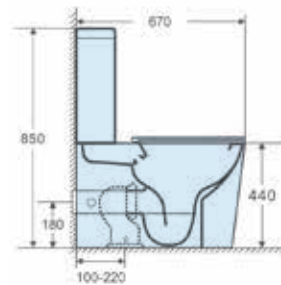

Water Consumption

- WELS 4 Star
- 4.5L/Full, 3L/Half

FRONT VIEW