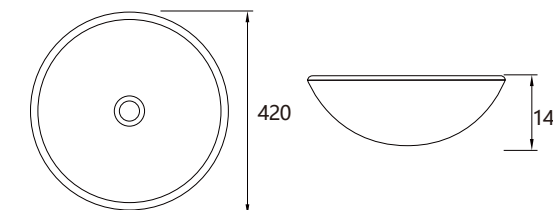

DU180BR
GLASS BASIN
SILK SHIMMER BROWN
0 TAP HOLE
32MM WASTE WITHOUT OVERFLOW