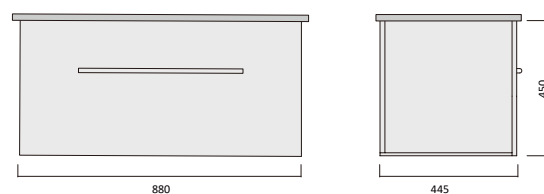

Item Code
BLV1200

Description
Blush 1200 Vanity Legs + Kickboard

Item Code
LV600WH-PM

Description
Liberty 600 1 Draw Vanity - Wall Hung - PM

Item Code
LV750WH-PM

Description
Liberty 750 1 Draw Vanity - Wall Hung - PM