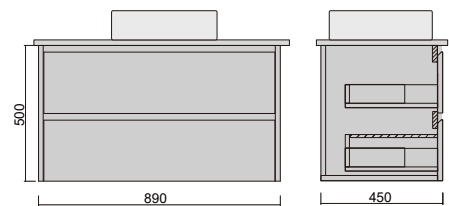

Item Code
ALC 90WH-QS

Description
Alana Charcoal 900 Vanity - Wall Hung - QS