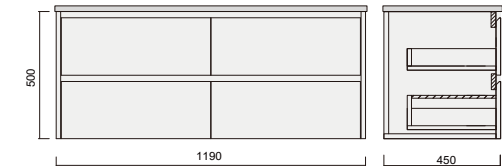

Item Code

ALO120DWH-VC

Description

Alana Oak 1200 Vanity - Wall Hung - VC - DBL