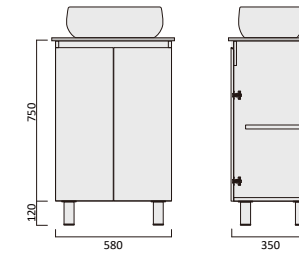

Sake Qs Vanity

Item Code
SAV600S-QS

Description
Sake 600 x 365 Vanity - Legs - QS