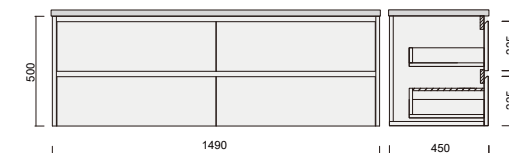

Item Code
ALW150SWH-PM

Description
Alana White 1500 Vanity - Wall Hung - PM - SGL