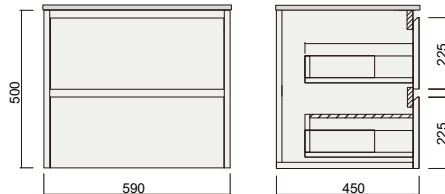

Item Code
ALW60WH-PM

Description
Alana White 600 Vanity - Wall Hung - PM