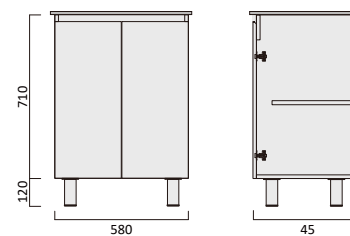

Item Code

MAV600S-VC

Description

Marko 600 Vanity - Legs - VC