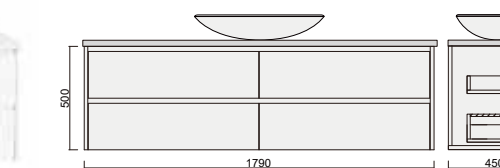

Item Code

ALW180SWH-QS

Description

Alana White 1800 Vanity - Wall Hung - QS - SGL