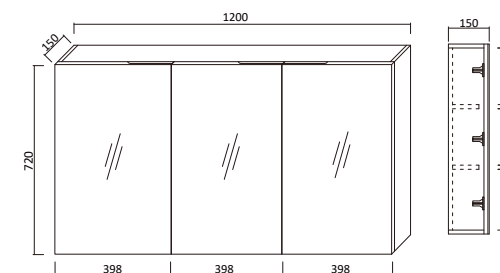

Item Code
M-DUS12

Description
1200 shaving cabinet 1200 x 150 x 720 - white