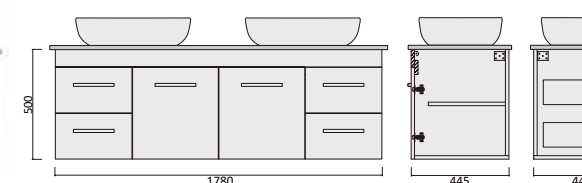

Item Code
LUC1200SWH-QS

Description
Lucia 1200 Vanity - Wall Hung - QS - SGL

Item Code
LUC1500DWH-QS

Description
Lucia 1500 Vanity - Wall Hung - QS - DBL

Item Code
LUC1500SWH-QS

Description
Lucia 1500 Vanity - Wall Hung - QS - SGL