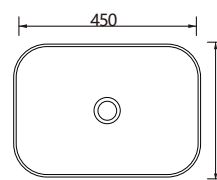

DU4532
ABOVE COUNTER
GLOSS WHITE
0 TAP HOLE
32MM WASTE WITHOUT OVERFLOW