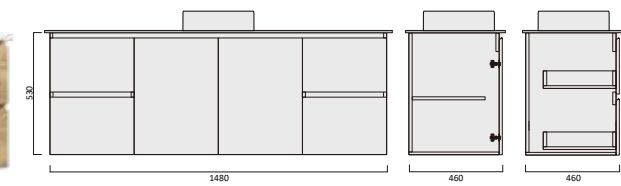

Item Code

DVRO1500SWH-QS

Description

Denver Oak 1500 Vanity - Wall Hung - QS - SGL