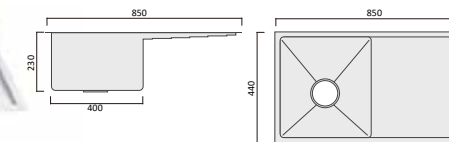

Item Code
SS850U

Description
850 x 440 x 230 Single Bowl Single Drainer Over/Undermount Sink