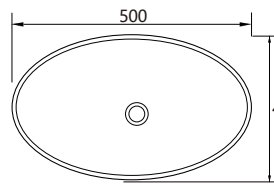

DU404
ABOVE COUNTER
GLOSS WHITE
0 TAP HOLE
32MM WASTE WITHOUT OVERFLOW