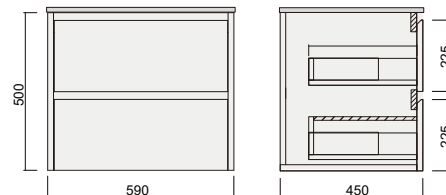

Item Code
ALC60WH-PM

Description
Alana Charcoal 600 Vanity - Wall Hung - PM