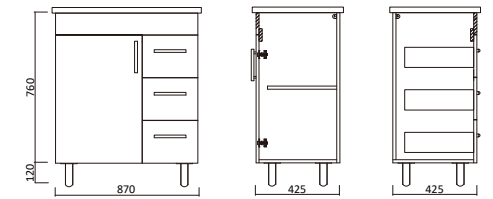

Item Code
BLV750L
BLV750R

Description
Blush 750 Vanity Legs + Kickboard - LHD
Blush 750 Vanity Legs + Kickboard - RHD

Item Code
BLV900L
BLV900R

Description
Blush 900 Vanity Legs + Kickboard - LHD
Blush 900 Vanity Legs + Kickboard - RHD