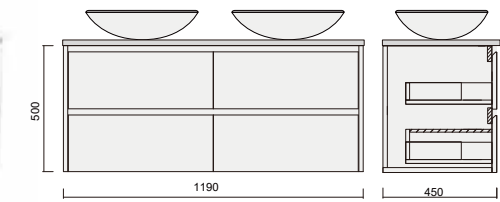

Item Code

ALW120DWH-QS

Description

Alana White 1200 Vanity - Wall Hung - QS - DBL