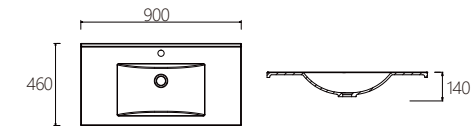

D-9045-PM 1TH 900mm x 460mm PM Vanity Top
D-9045-PM 3TH 900mm x 460mm PM Vanity Top