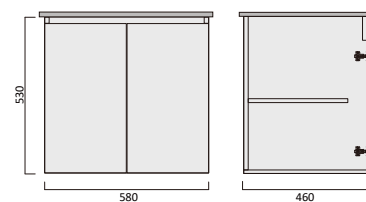

Item Code

DVRO600WH-PM

Description

Denver Oak 600 Vanity - Wall Hung - PM