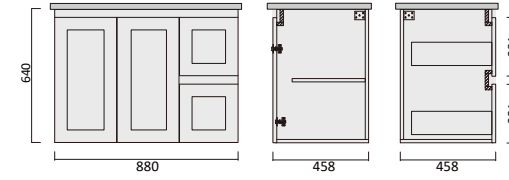

Georgia Matte White Vc Vanity

Vitreous china basin

Item Code

GEMW900WHL-VC
GEMW900WHR-VC

Description

Georgia 900 Vanity - Wall Hung - VC - LHD
Georgia 900 Vanity - Wall Hung - VC - RHD