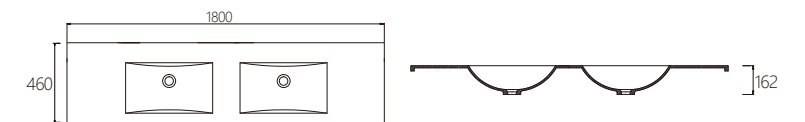

D-9045-PM 1TH 900mm x 460mm PM Vanity Top
D-9045-PM 3TH 900mm x 460mm PM Vanity Top

D-1245-PM 1TH 1200mm x 460mm PM Vanity Top
D-1245-PM 3TH 1200mm x 460mm PM Vanity Top

D-1545D-PM 1TH 1500mm x 460mm PM Vanity Top 1TH Double Bowl
D-1545D-PM 3TH 1500mm x 460mm PM Vanity Top 3TH Double Bowl

D-1545S-PM 1TH 1500mm x 460mm PM Vanity Top 1TH Single Bowl
D-1545S-PM 3TH 1500mm x 460mm PM Vanity Top 3TH Single Bowl

D-1845D-PM 1TH 1800mm x 460mm PM Vanity Top 1TH Double Bowl
D-1845D-PM 3TH 1800mm x 460mm PM Vanity Top 3TH Double Bowl