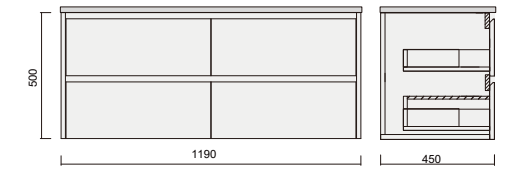

Item Code
ALO120SWH-PM

Description
Alana Oak 1200 Vanity - Wall Hung - PM - SGL