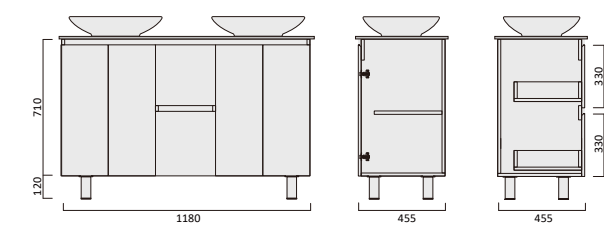

Mystique Qs Vanity

Vitreous china basin
Stone benchtop

Item Code
MYV1200DS-QS

Description
Mystique 1200 Vanity-Legs-QS-DBL