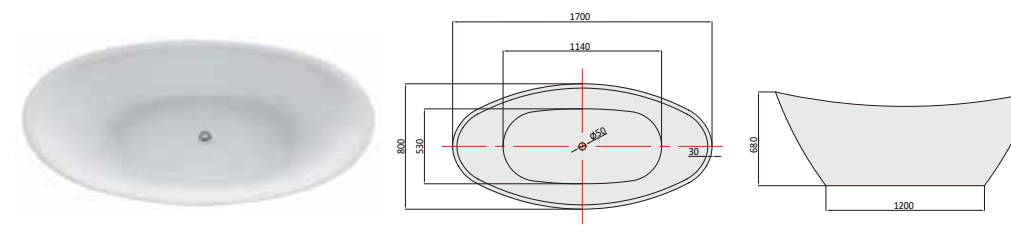

Item Code
FB-1700-A
Description
1700- Alyssa Bath 1700*800*680mm