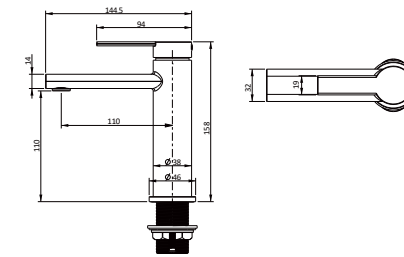

Serena Mixer Collection

Item Code
T-SBM
T-SBM-B
T-SBM-BN
T-SBM-BG
Description
Serena Basin Mixer
Serena Basin Mixer - Matte Black
Serena Basin Mixer - Brush Nickel
Serena Basin Mixer - Brush Gold
Water Rating 4 Star, 6.5 L/MIN