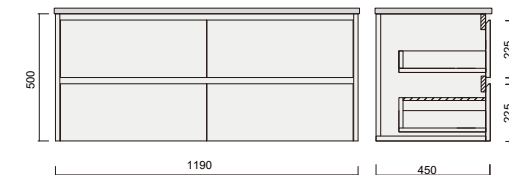

Item Code
ALW150DWH-PM

Description
Alana White 1500 Vanity - Wall Hung - PM - DBL