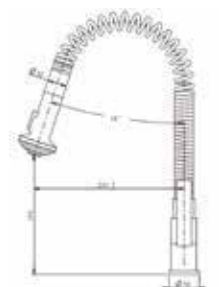

Item Code

T-CKSV

Description

Cubic Sink Mixer With Vege Spray

Water Rating 4 Star, 7.5L/MIN