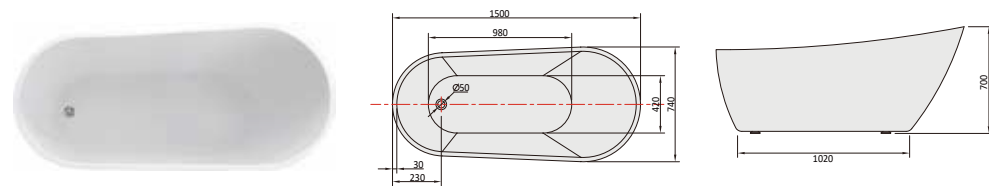

Coco Freestanding Bath

Product Features:

- High quality sanitary grade acrylic with reinforced fibreglass
- Double skinned acrylic
- Gloss white finish
- End waste position
- Concealed skid frame with adjustable feet
- 5 years warranty - conditions apply

• Terms and Conditions Apply

Carmen Back To Wall Bath

Product Features:

- High quality sanitary grade acrylic with reinforced fibreglass
- Double skinned acrylic
- Gloss white finish
- Back to wall design
- Centre waste position
- Concealed skid frame with adjustable feet
- 5 years warranty - conditions apply

• Terms and Conditions Apply

Item Code

FB-1500-COCO

Description

1500-COCO Bath 1500*740*700mm