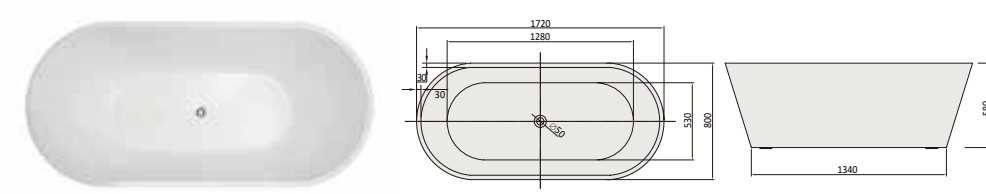

Item Code
FB-1700-O

Description
1700-Olivia Bath 1720*800*580mm