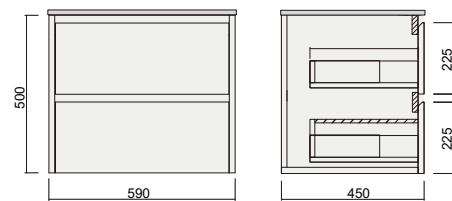

Item Code
ALO60WH-PM

Description
Alana Oak 600 Vanity - Wall Hung - PM