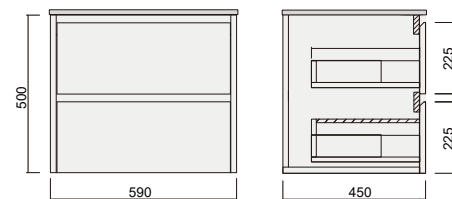

Item Code
ALW90WH-VC

Description
Alana White 900 Vanity - Wall Hung - VC

Item Code
ALW120DWH-VC

Description
Alana White 1200 Vanity - Wall Hung - VC - DBL

Item Code
ALW120SWH-VC

Description
Alana White 1200 Vanity - Wall Hung - VC - SGL