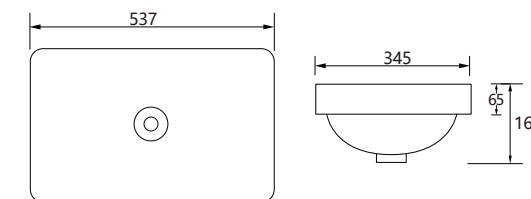

DUI5333
SEMI-INSET
GLOSS WHITE
0 TAP HOLE
32MM WASTE WITHOUT OVERFLOW