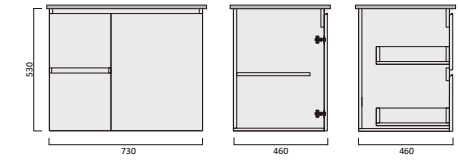

Denver Charcoal Pm Vanity

Poly Marble Basin

Item Code

DVRC750WHL-PM
DVRC750WHR-PM

Description

Denver Charcoal 750 Vanity - Wall Hung - PM - LHD
Denver Charcoal 750 Vanity - Wall Hung - PM - RHD