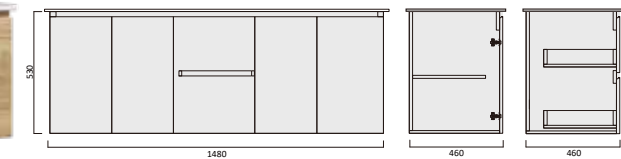

Item Code
DVRO1500DWH-VC

Description
Denver Oak 1500 Vanity - Wall Hung - VC - DBL