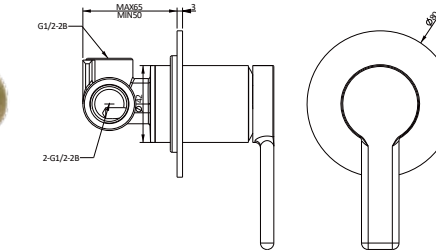

Item Code
T-SSM
T-SSM-B
T-SSM-BN
T-SSM-BG
Description
Serena Shower/Bath Mixer
Serena Shower/Bath Mixer - Matte Black
Serena Shower/Bath Mixer - Brush Nickel
Serena Shower/Bath Mixer - Brush Gold