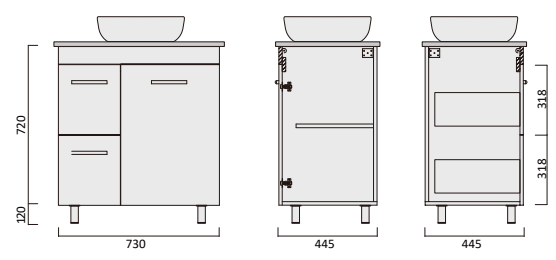

Item Code
LUC1800SS-QS

Description
Lucia 1800 Vanity - Legs - QS - SGL

Item Code
LUC1800DS-QS

Description
Lucia 1800 Vanity - Legs - QS - DBL

Item Code
LUC600S-QS

Description
Lucia 600 Vanity - Legs - QS

Item Code
LUC750SL-QS
LUC750SR-QS