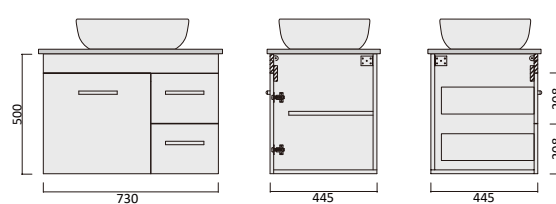

Item Code
LUC750WHL-PM
LUC750WHR-PM

Description
Lucia 750 Vanity - Wall Hung - PM - LHD
Lucia 750 Vanity - Wall Hung - PM - RHD