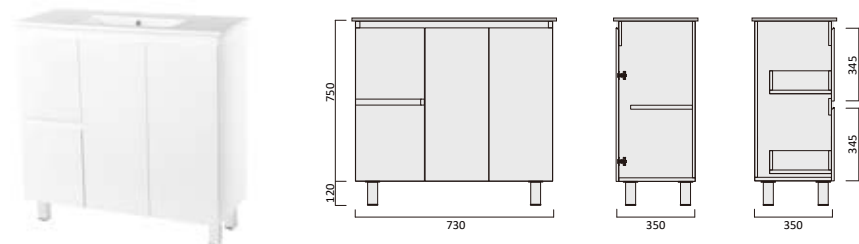

Item Code
SAV750SL-VC
SAV750SR-VC

Description
Sake 750 x 365 Vanity - Legs - VC - LHD
Sake 750 x 365 Vanity - Legs - VC - RHD