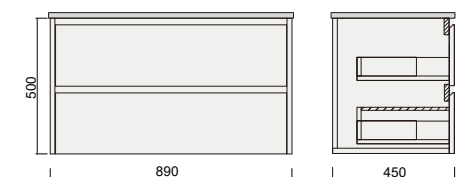

Item Code
ALC90WH-VC

Description
Alana Charcoal 900 Vanity - Wall Hung - VC