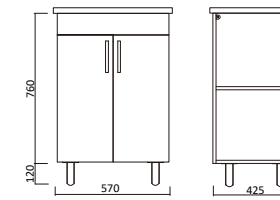

Acrylic Basin

Blush Vanity

Item Code
BLV600

Description
Blush 600 Vanity Legs + Kickboard