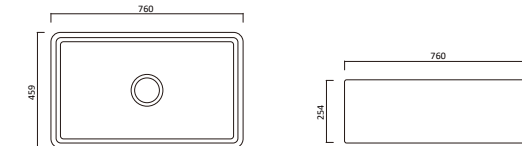

Item Code
RD7646

Description
760 x 459 x 254
Single Bowl Fireclay Sink