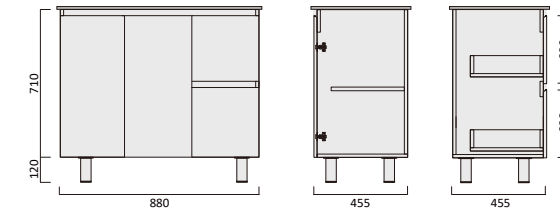

Marco Vc Vanity

Vitreous china basin

Item Code

MAV900SL-VC
MAV900SR-VC

Description

Marko 900 Vanity - Legs - VC - LHD
Marko 900 Vanity - Legs - VC - RHD