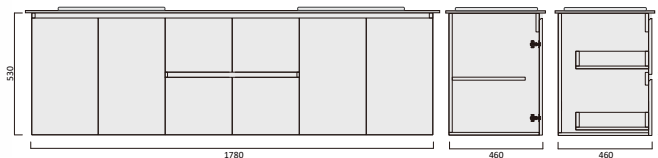

Item Code
DVR1800DWH-QS

Description
Denver 1800 Vanity - Wall Hung - QS - DBL