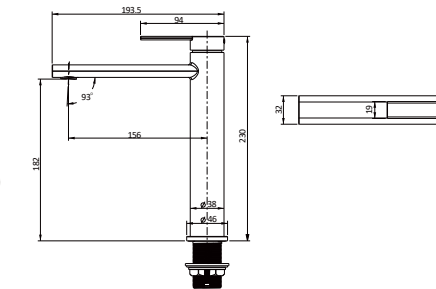

Item Code
T-SBMH
T-SBMH-B
T-SBMH-BN
T-SBMH-BG
Description
Serena Tall Basin Mixer
Serena Tall Basin Mixer - Matte Black
Serena Tall Basin Mixer - Brush Nickel
Serena Tall Basin Mixer - Brush Gold
Water Rating 4 Star, 6.5 L/MIN