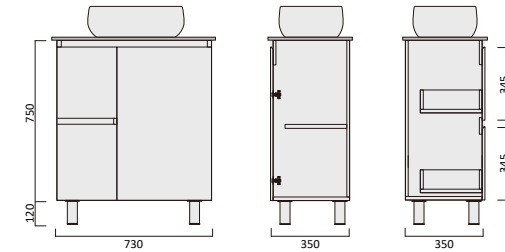

Item Code
SAV600S-QS

Description
Sake 600 x 365 Vanity - Legs - QS

Item Code
SAV750SL-QS
SAV750SR-QS

Description
Sake 750 x 365 Vanity - Legs - QS - LHD
Sake 750 x 365 Vanity - Legs - QS - RHD