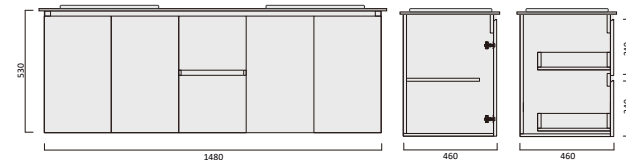

Item Code
DVR1500DWH-QS

Description
Denver 1500 Vanity - Wall Hung - QS - DBL