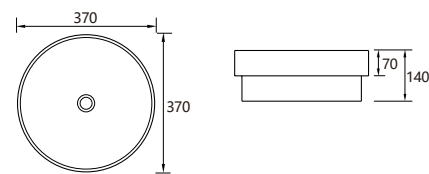

• Terms and Conditions Apply