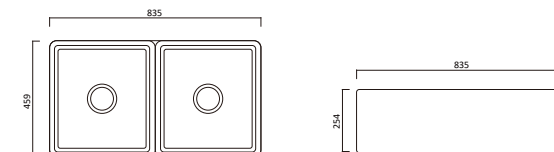

Item Code
RD8446DB

Description
835 x 459 x 254
Double Bowl Fireclay Sink