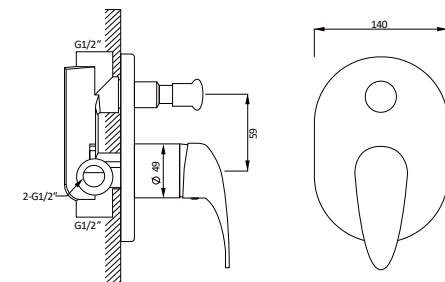

Item Code
T-CSMD

Description
Classic Shower/Bath Mixer +Diverter