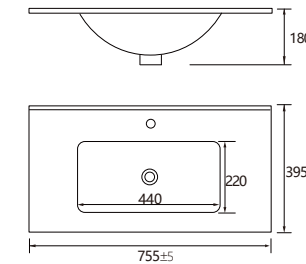

• Terms and Conditions Apply

D-600-BA1TH 600mm x 365mm VC Vanity Top 1TH

D-600-BA3TH 600mm x 365mm VC Vanity Top 3TH

D-750-BA1TH 750mm x 365mm VC Vanity Top 1TH

D-750-BA3TH 750mm x 365mm VC Vanity Top 3TH

D-900-BA1TH 900mm x 365mm VC Vanity Top 1TH

D-900-BA3TH 900mm x 365mm VC Vanity Top 3TH

BA SERIES VANITY TOP

E Series Vanity Top

D-600-E1TH 600mm x 400mm VC Vanity Top 1TH

D-600-E3TH 600mm x 400mm VC Vanity Top 3TH

D-750-E1TH 750mm x 400mm VC Vanity Top 1TH

D-750-E3TH 750mm x 400mm VC Vanity Top 3TH

D-900-E1TH 900mm x 400mm VC Vanity Top 1TH

D-900-E3TH 900mm x 400mm VC Vanity Top 3TH

• Terms and Conditions Apply

Product Features