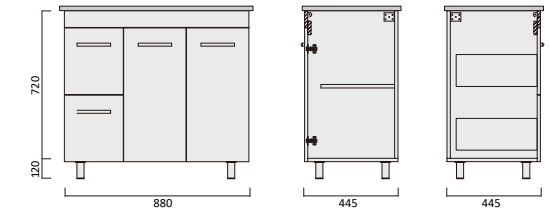

Georgia 600 Vanity - Wall Hung - VC

Item Code

GEMW750WHL-VC
GEMW750WHR-VC

Description

Georgia 750 Vanity - Wall Hung - VC - LHD
Georgia 750 Vanity - Wall Hung - VC - RHD

Lucia Vc Vanity

Vitreous china basin