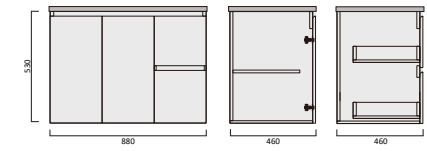

Denver Pm Vanity

Poly Marble Basin

Item Code

DVR900WHL-PM
DVR900WHR-PM

Description

Denver 900 Vanity - Wall Hung - PM - LHD
Denver 900 Vanity - Wall Hung - PM - RHD