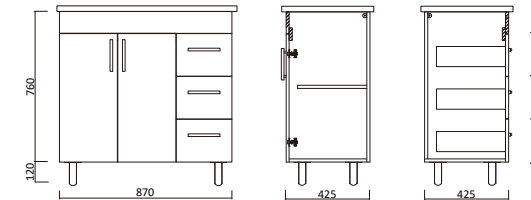

Item Code
BLV750L
BLV750R

Description
Blush 750 Vanity Legs + Kickboard - LHD
Blush 750 Vanity Legs + Kickboard - RHD

Item Code
BLV900L
BLV900R

Description
Blush 900 Vanity Legs + Kickboard - LHD
Blush 900 Vanity Legs + Kickboard - RHD