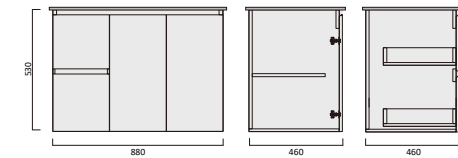

Item Code

DVRC900WHL-PM
DVRC900WHR-PM

Description

Denver Charcoal 900 Vanity - Wall Hung - PM - LHD
Denver Charcoal 900 Vanity - Wall Hung - PM - RHD