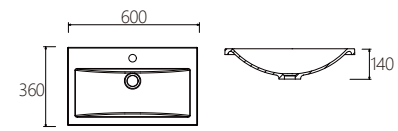

D-6036-PM 1TH 600mm x 360mm PM Vanity Top
D-6036-PM 3TH 600mm x 360mm PM Vanity Top