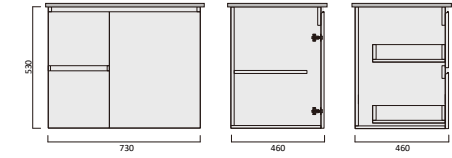

Denver Charcoal Vc Vanity

Vitreous china basin

Item Code

DVRC750WHL-VC
DVRC750WHR-VC

Description

Denver Charcoal 750 Vanity - Wall Hung - VC - LHD
Denver Charcoal 750 Vanity - Wall Hung - VC - RHD