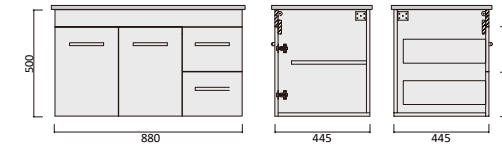

Lucia Pm Vanity /Wall Hung

Poly Marble Basin

Item Code
LUC900WHL-PM
LUC900WHR-PM

Description
Lucia 900 Vanity - Wall Hung - PM - LHD
Lucia 900 Vanity - Wall Hung - PM - RHD