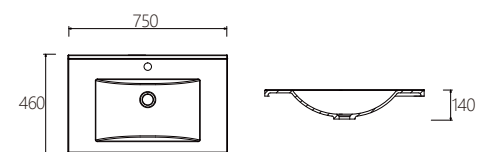

D-7545-PM 1TH 750mm x 460mm PM Vanity Top
D-7545-PM 3TH 750mm x 460mm PM Vanity Top