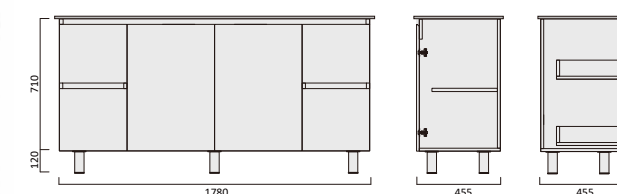

Item Code
MAV1800SS-PM

Description
Marko 1800 Vanity - Legs - PM - SGL