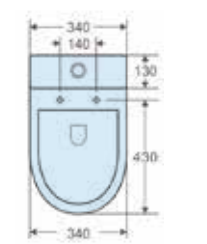

Water Consumption

- WELS 4 Star
- 4.5L/Full, 3L/Half