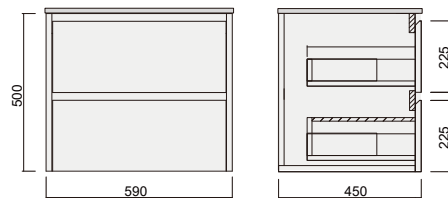

Description

Alana Oak 1500 Vanity - Wall Hung - VC - SGL

Item Code

ALO150DWH-VC

Description

Alana Oak 1500 Vanity - Wall Hung - VC - DBL

Item Code

ALO60WH-VC