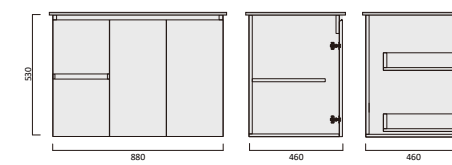

Vitreous china basin

Item Code

DVRC750WHL-VC
DVRC750WHR-VC

Description

Denver Charcoal 750 Vanity - Wall Hung - VC - LHD
Denver Charcoal 750 Vanity - Wall Hung - VC - RHD

Item Code

DVRC900WHL-VC
DVRC900WHR-VC