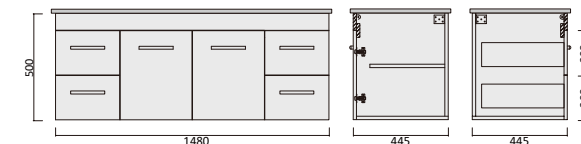

Item Code
LUC1500SWH-PM

Description
Lucia 1500 Vanity - Wall Hung - PM - SGL