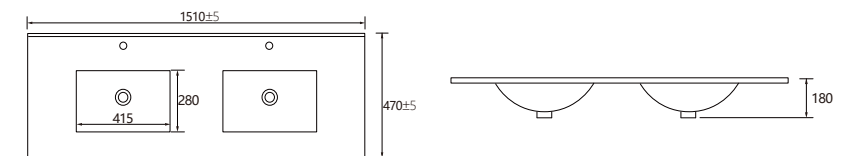

D-900-D3TH 900mm x 470mm VC Vanity Top 3TH

D-1200-D1TH 1200mm x 470mm VC Vanity Top 1TH Single Bowl

D-1200-D3TH 1200mm x 470mm VC Vanity Top 3TH Single Bowl

D-1200D-D1TH 1200mm x 470mm VC Vanity Top 1TH Double Bowl

D-1200D-D3TH 1200mm x 470mm VC Vanity Top 3TH Double Bowl

D-1500-D1TH 1500mm x 470mm VC Vanity Top 1TH Single Bowl

D-1500-D3TH 1500mm x 470mm VC Vanity Top 3TH Single Bowl

D-1500D-D1TH 1500mm x 470mm VC Vanity Top 1TH Double Bowl