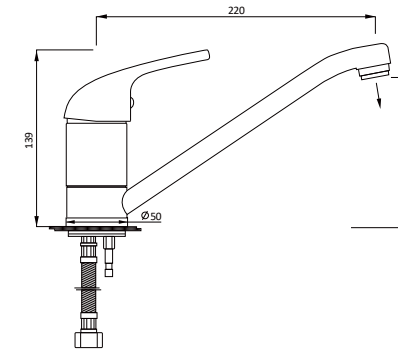

Item Code
T-CKM

Description
Classic Kitchen Mixer

Water Rating 5 Star, 6.0 L/MIN