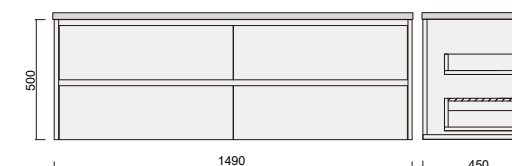

Item Code
ALC150DWH-VC

Description
Alana Charcoal 1500 Vanity - Wall Hung - VC - DBL