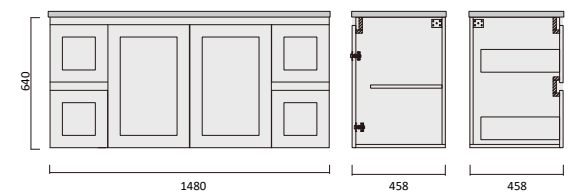

Item Code

GEMW1500SWH-VC

Description

Georgia 1500 Vanity - Wall Hung - VC - SGL