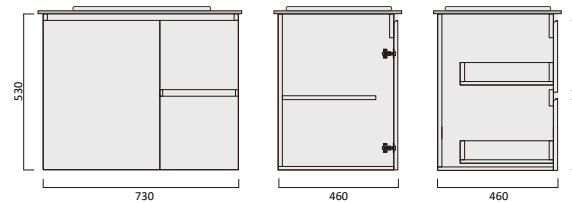

Item Code

DVRO1500DWH-QS

Description

Denver Oak 1500 Vanity - Wall Hung - QS - DBL

Denver Qs Vanity

Vitreous china basin
Stone benchtop

Item Code
DVR600WH-QS

Description
Denver 600 Vanity - Wall Hung - QS