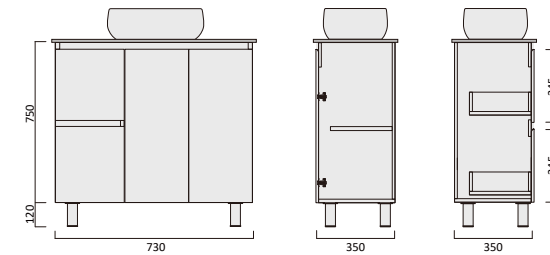

Item Code
SAV900SL-QS
SAV900SR-QS

Description
Sake 900 x 365 Vanity - Legs - QS - LHD
Sake 900 x 365 Vanity - Legs - QS - RHD