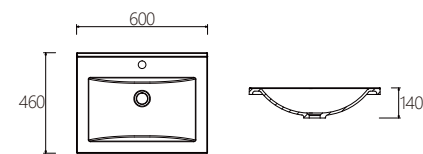

D-6045-PM 1TH 600mm x 460mm PM Vanity Top
D-6045-PM 3TH 600mm x 460mm PM Vanity Top