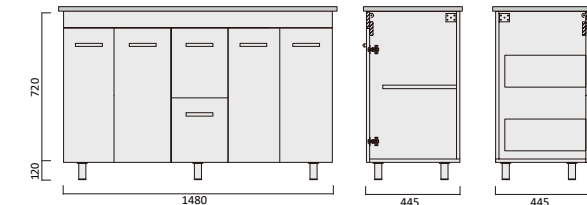

Item Code

LUC1500DS-PM

Description

Lucia 1500 Vanity - Legs - PM - DBL