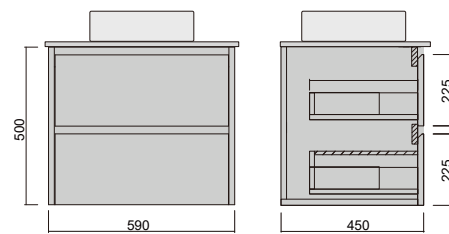

Item Code
ALC 60WH-QS

Description
Alana Charcoal 600 Vanity - Wall Hung - QS