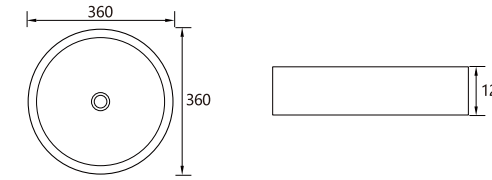

DU3018-BSLVR
ABOVE COUNTER
INSIDE BLACK, OUTSIDE SILVER
0 TAP HOLE
32MM WASTE WITHOUT OVERFLOW