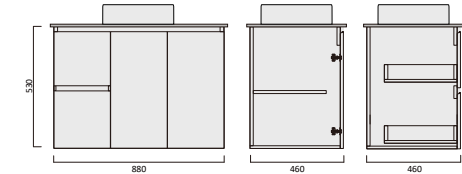

Item Code

DVRO900WHL-QS
DVRO900WHR-QS

Description

Denver Oak 900 Vanity - Wall Hung - QS - LHD
Denver Oak 900 Vanity - Wall Hung - QS - RHD