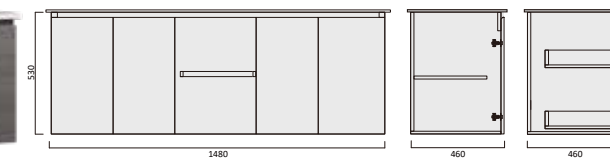

Item Code

DVRC1500DWH-VC

Description

Denver Charcoal 1500 Vanity - Wall Hung - VC - DBL