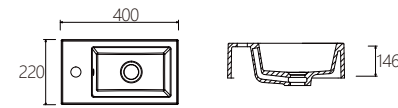

PM Series Vanity Top

Product Features

- 27mm Thickness
- Poly Marble
- Gloss White
- 1TH or 3TH
- 40mm Waste

D-400-H 400mm x 220mm PM Vanity Top 1TH