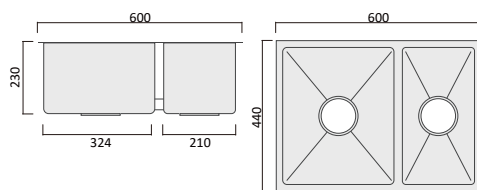

Item Code
SS600U

Description
600 x 440 x 230 One & Half Bowl Over/Undermount Sink