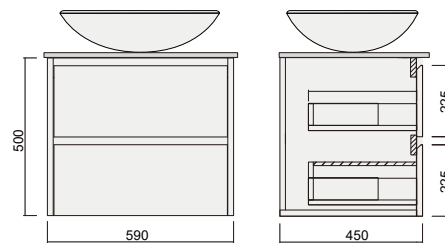

Alana Qs Vanity

Vitreous China Basin
Stone Benchtop

Product Features

- Basin:** Optional Basin (Refer to Pages)
- Taphole:** Optional/Based on Basin
- Benchtop:** Optional Colours (Refer to Pages)
- Base:** Wall Hung
- Handle:** Finger Pull
- Hardware:** Luxury Soft Close Drawer Slides
- Optional Basins (Refer to Pages)
- Optional Stone Colours (Refer to Page)
- Sizes:** 600mm, 750mm, 900mm, 1200mm, 1500mm, 1800mm