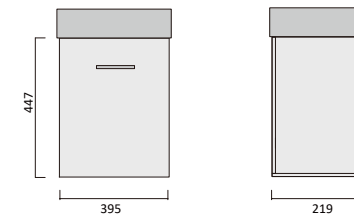

Description
Hamilton 400mm Vanity - On Kickboard -PM

Item Code
HAV400WH

Description
Hamilton 400mm Vanity - Wall Hung -PM

Tallboys

Product Features

Cabinet: White high gloss polyurethane
Doors: Solid doors
Base: Wall Hung
Available Sizes: 1100mm