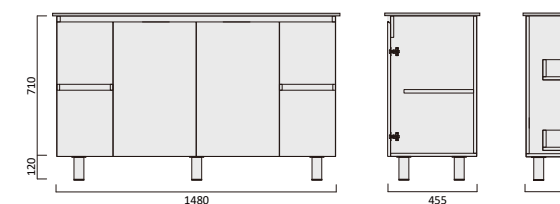

Item Code

MAV1500SS-VC

Description

Marko 1500 Vanity - Legs - VC - SGL