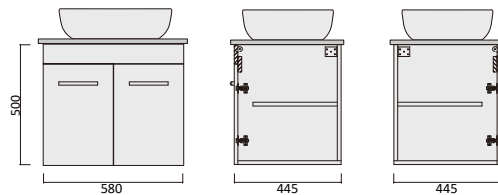

Item Code
LUC600WH-PM

Description
Lucia 600 Vanity - Wall Hung - PM