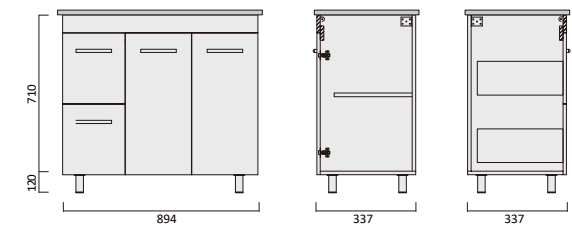

Aries Vc Vanity

Vitreous china basin

Barra Vc 365mm Narrow Vanity

Item Code
BAV600S-VC

Description
Barra 600 x 365 Vanity - Legs - VC

Item Code
BAV750SL-VC
BAV750SR-VC

Description
Barra 750 x 365 Vanity - Legs - VC - LHD
Barra 750 x 365 Vanity - Legs - VC - RHD