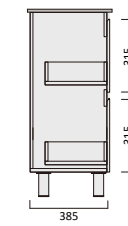

Item Code
PVC900SL-VC
PVC900SR-VC

Description
PVC 900x395 Vanity - Legs LHD - VC
PVC 900x395 Vanity - Legs RHD - VC