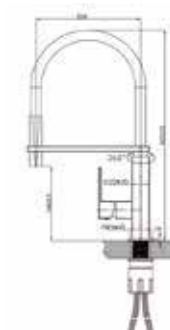

Item Code

T-ECKM-SIL

Description

Eclipse Sink Mixer Pull Down

Water Rating 5 Star, 5.5L/MIN