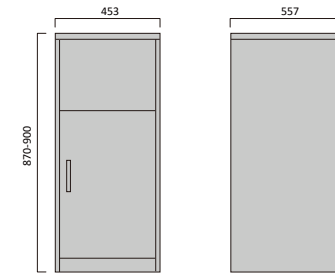

Item Code

LB35LC-B

Description

35L Compact Laundry Tub & Matte Black Cabinet (453 x 557)