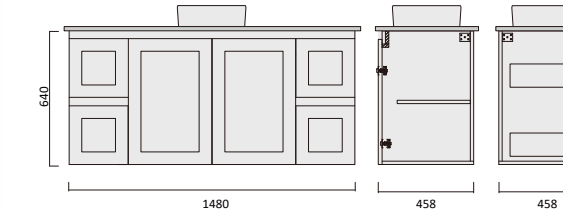

Item Code
GEMW1500SWH-QS

Description
Georgia Matt White 1500 Vanity - Wall Hung - QS - SGL