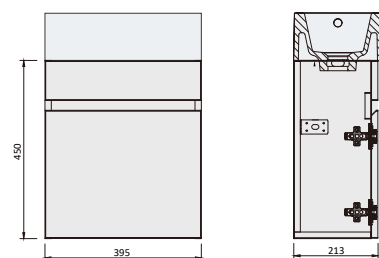

Item Code
BBO400WH-PM

Description
Bibi Oak 395 x 215 Vanity - Wall Hung - PM