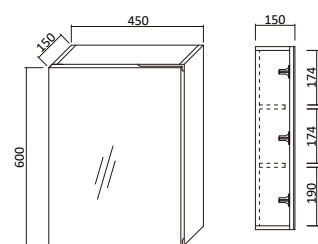

Item Code
M-DUS06-C

Description
600 shaving cabinet 600 x 150 x 720 - Charcoal

Item Code
M-DUS15-C

Description
1500 shaving cabinet 1500 x 150 x 720 - Charcoal

Shaving Cabinet - Oak

Item Code
M-DUS045-O

Description
450 shaving cabinet 450 x 150 x 600 - Oak