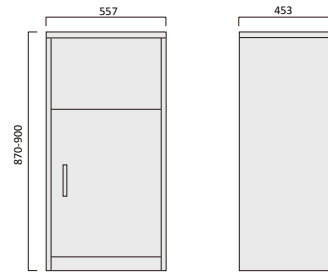

Item Code

LB35L

Description

35L Standard Laundry Tub & Metal Cabinet (557 x 453)