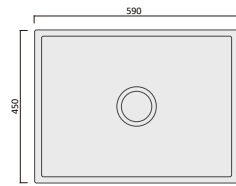

Item Code
SGS5945-B

Description
590 x 450 x 230 Single Bowl Quartz Sink - BLACK