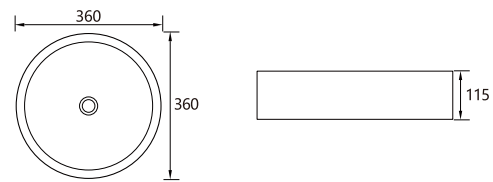

DU3018-V-MW
ABOVE COUNTER
MATTE WHITE
0 TAP HOLE
32MM WASTE WITHOUT OVERFLOW