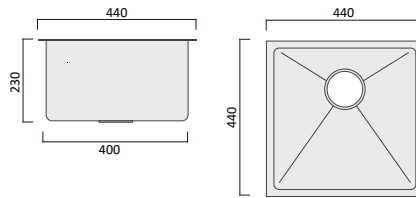

Item Code
SS440U

Description
440 x 440 x 230 Single Bowl Over/Undermount Sink