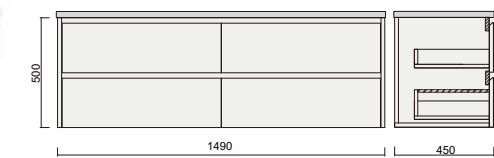

Item Code

ALW60WH-VC

Description

Alana White 600 Vanity - Wall Hung - VC

Item Code

ALW75WH-VC

Description

Alana White 750 Vanity - Wall Hung - VC