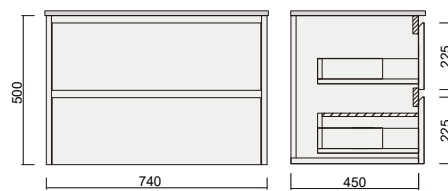

Item Code

ALO75WH-VC

Description

Alana Oak 750 Vanity - Wall Hung - VC