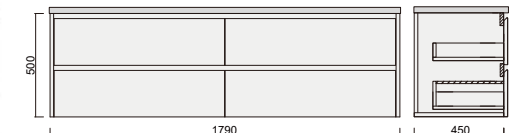

Item Code
ALW180SWH-PM

Description
Alana White 1800 Vanity - Wall Hung - PM - SGL