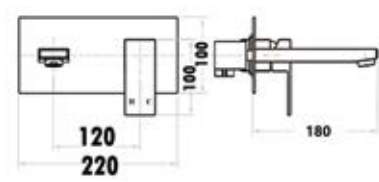

Item Code

T-ECWALL
T-ECWALL-B

Description

Eclipse Wall Mixer
Eclipse Wall Mixer - Matte Black

Water Rating 4 Star, 6.5L/MIN