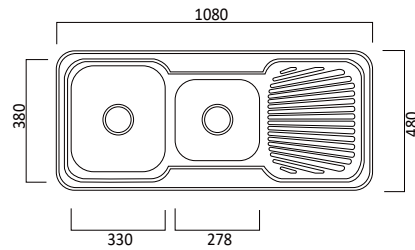

Item Code
S1080L
S1080R

Description
1080 One & Half Bowl Single Drainer Sink LHB
1080 One & Half Bowl Single Drainer Sink RHB