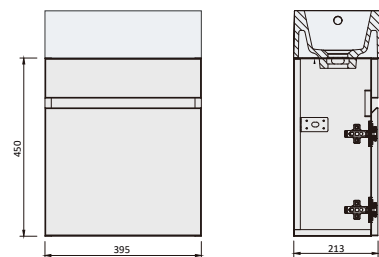

Bibi Pm Vanity

Poly Marble Basin

Item Code
BBC400WH-PM

Description
Bibi Charcoal 395 x 215 Vanity - Wall Hung - PM