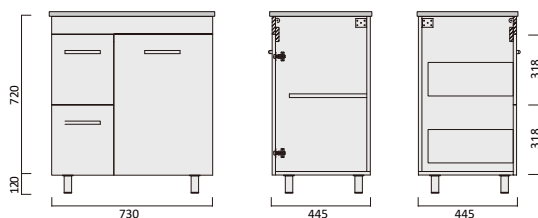

Description

Lucia 1800 Vanity - Legs - PM - SGL

Item Code

LUC600S-PM

Description

Lucia 600 Vanity - Legs - PM

Item Code

LUC750SL-PM
LUC750SR-PM