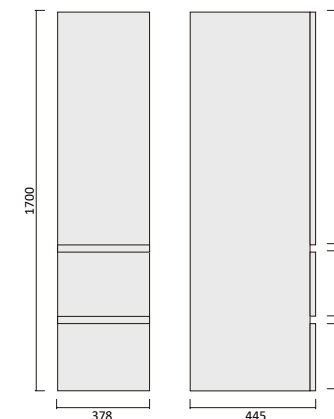

Product Features

Cabinet: White high gloss polyurethane
Doors: Finger Pull
Base: Legs standard, Kickboard optional
Available Sizes: 1800mm

Item Code   **Description**
ROVTB1800FP   Romano 1800mm Tallboy, Finger Pull, Legs