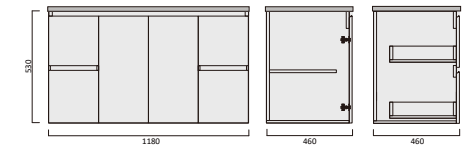

Item Code

DVR1200SWH-VC

Description

Denver 1200 Vanity - Wall Hung - VC - SGL