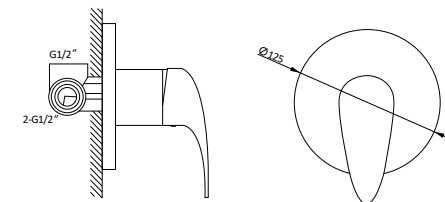

Item Code
T-CSM

Description
Classic Shower/Bath Mixer