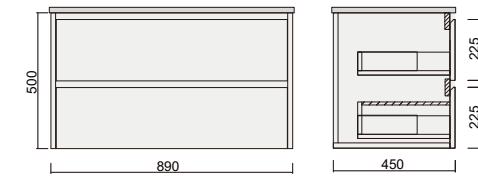

Alana Pm Vanity

Poly Marble Basin

Item Code
ALW90WH-PM

Description
Alana White 900 Vanity - Wall Hung - PM