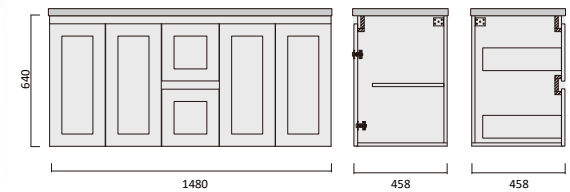

Georgia 1200 Vanity - Wall Hung - VC - DBL

Item Code

GEMW1200SWH-VC

Description

Georgia 1200 Vanity - Wall Hung - VC - SGL

Item Code

GEMW1500DWH-VC

Description