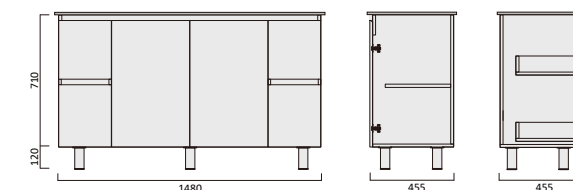

Item Code
MAV1200SS-PM

Description
Marko 1200 Vanity - Legs - PM - SGL

Item Code
MAV1500DS-PM

Description
Marko 1500 Vanity - Legs - PM - DBL

Item Code
MAV1500SS-PM

Description
Marko 1500 Vanity - Legs - PM - SGL