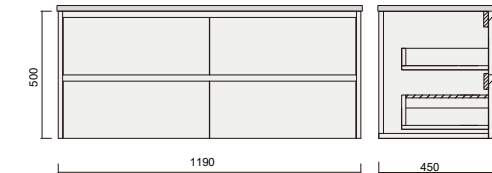

Item Code
ALC150DWH-PM

Description
Alana Charcoal 1500 Vanity - Wall Hung - PM - DBL