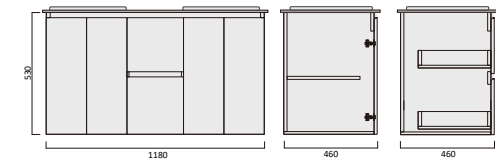

Item Code
DVR1200DWH-QS

Description
Denver 1200 Vanity - Wall Hung - QS - DBL