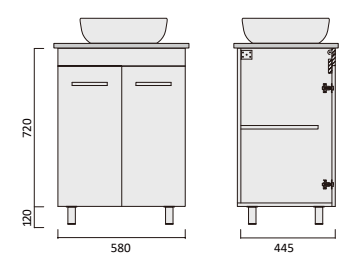

Item Code
LUC600S-QS

Description
Lucia 600 Vanity - Legs - QS