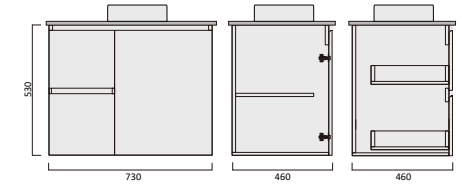

Item Code

DVRO750WHL-QS
DVRO750WHR-QS

Description

Denver Oak 750 Vanity - Wall Hung - QS - LHD
Denver Oak 750 Vanity - Wall Hung - QS - RHD