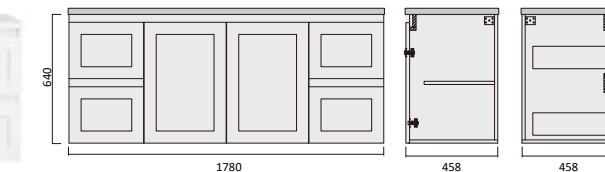

Item Code
GEMW1800SWH-PM

Description
Georgia Matt White 1800 Vanity - Wall Hung - PM - DBL