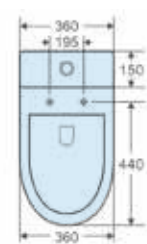

Toilet

Sanitary dead corner

Rimless

V-LTP-C2

Description

- Lili Tornado Back To Wall Toilet Suite

Product Features

- Highest Quality Vitreous China
- Tornado Flush
- Gloss White
- P-Trap: 180mm Offset
- S-Trap: 100mm - 220mm Offset
- Top or Bottom Inlet
- Quick Release Seat
- Heavy Duty UF Soft Close Seat
- R & T Flush System

Water Consumption

- WELS 4 Star
- 4.5L/Full, 3L/Half

V-DRP-C3

Description

- Delara Rimless Back To Wall Toilet Suite

Product Features

- Highest Quality Vitreous China
- Rimless Flush
- Gloss White
- P-Trap: 180mm Offset
- S-Trap: 100mm - 220mm Offset
- Top or Bottom Inlet
- Quick Release Seat
- Heavy Duty UF Soft Close Seat
- R & T Flush System

Water Consumption

- WELS 4 Star
- 4.5L/Full, 3L/Half

V-CRP-TC3

Description

- Cela Rimless Back To Wall Toilet Suite

Product Features

- Highest Quality Vitreous China
- Rimless Flush
- Gloss White
- P-Trap: 180mm Offset
- S-Trap: 70mm - 170mm Offset
- Top or Bottom Inlet
- Quick Release Detachable Seat
- Heavy Duty UF Soft Close Seat
- R & T Flush Mechanism

Water Consumption

- WELS 4 Star
- 4.5L/Full, 3L/Half