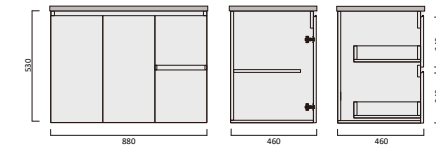

Denver Vc Vanity

Vitreous china basin

Item Code

DVR900WHL-VC
DVR900WHR-VC

Description

Denver 900 Vanity - Wall Hung - VC - LHD
Denver 900 Vanity - Wall Hung - VC - RHD