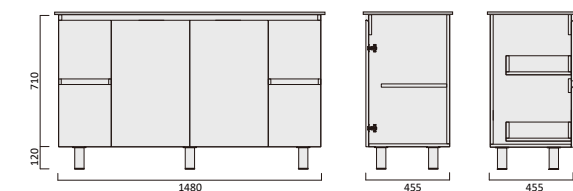

Item Code
MAV1200SS-PM

Description
Marko 1200 Vanity - Legs - PM - SGL

Item Code
MAV1500DS-PM

Description
Marko 1500 Vanity - Legs - PM - DBL

Item Code
MAV1500SS-PM

Description
Marko 1500 Vanity - Legs - PM - SGL