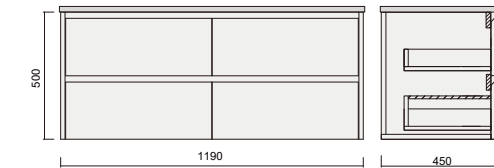

Item Code
ALW120SWH-VC

Description
Alana White 1200 Vanity - Wall Hung - VC - SGL