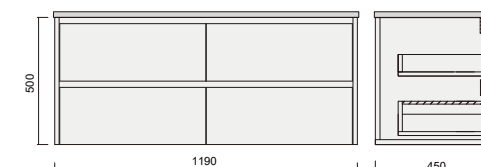

Description
Alana Charcoal 750 Vanity - Wall Hung - VC

Item Code
ALC90WH-VC

Description
Alana Charcoal 900 Vanity - Wall Hung - VC

Item Code
ALC1205WH-VC

Description
Alana Charcoal 1200 Vanity - Wall Hung - VC - SGL