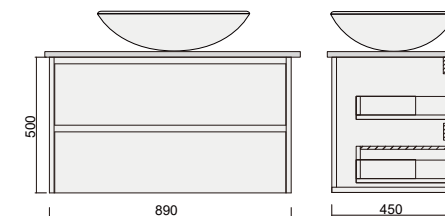

Item Code

ALW90WH-QS

Description

Alana White 900 Vanity - Wall Hung - QS