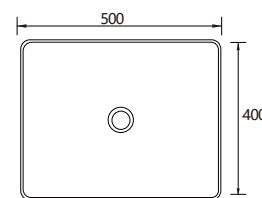

DU4736
ABOVE COUNTER
GLOSS WHITE
0 TAP HOLE
32MM WASTE WITHOUT OVERFLOW