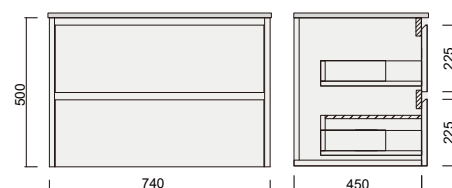

Item Code
LV900WH-PM

Description
Liberty 900 1 Draw Vanity - Wall Hung - PM

Alana Charcoal Vc Vanity

Vitreous china basin

Item Code
ALC60WH-VC

Description
Alana Charcoal 600 Vanity - Wall Hung - VC

Item Code
ALC75WH-VC