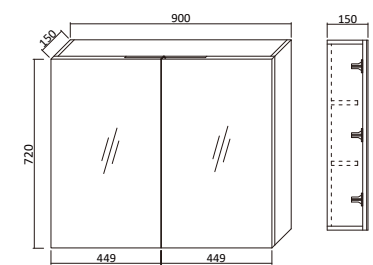

Item Code
M-DUS12-O

Description
1200 shaving cabinet 1200 x 150 x 720 - Oak

Item Code
M-DUS15-O

Description
1500 shaving cabinet 1500 x 150 x 720 - Oak

Shaving Cabinet - White

Item Code
M-DUS07

Description
750 shaving cabinet 750 x 150 x 720 - white