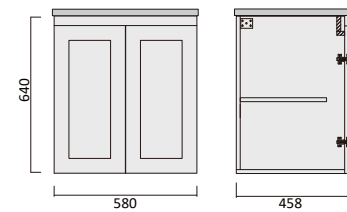

Item Code
GEMW600WH-PM

Description
Georgia Matt White 600 Vanity - Wall Hung - PM