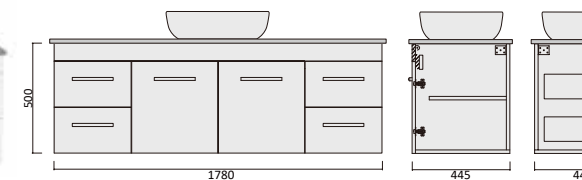

Item Code
LUC1800SWH-QS

Description
Lucia 1800 Vanity - Wall Hung - QS - SGL