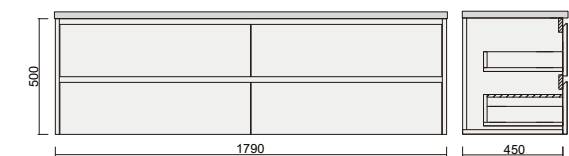

Description
Alana Oak 1500 Vanity - Wall Hung - PM - SGL

Item Code
ALO150DWH-PM

Description
Alana Oak 1500 Vanity - Wall Hung - PM - DBL

Item Code
ALO180SWH-PM

Description
Alana Oak 1800 Vanity - Wall Hung - PM - SGL