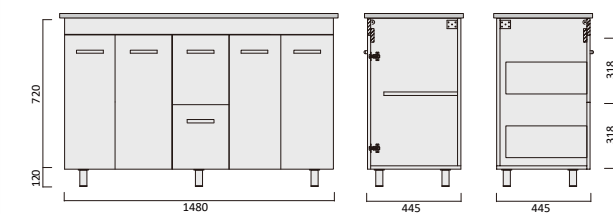

Item Code
LUC1500DS-VC

Description
Lucia 1500 Vanity - Legs - VC - DBL