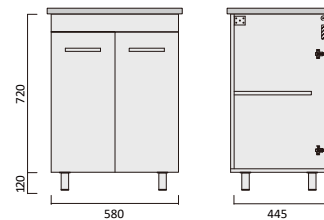

Item Code

LUC600S-PM

Description

Lucia 600 Vanity - Legs - PM