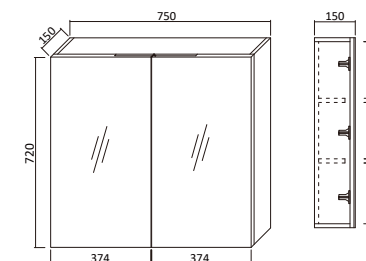

Item Code
M-DUS07-O

Description
750 shaving cabinet 750 x 150 x 720 - Oak