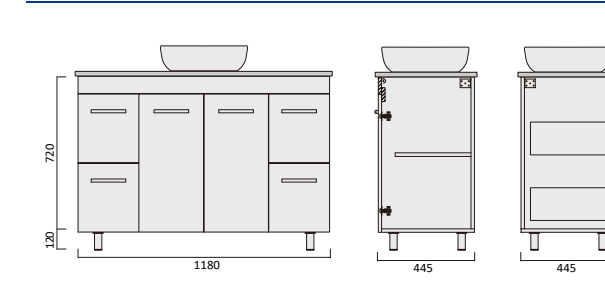

Description
Sake 900 x 365 Vanity - Legs - QS - LHD
Sake 900 x 365 Vanity - Legs - QS - RHD

Lucia Qs Vanity

Vitreous china basin
Stone benchtop

Item Code
LUC900SL-QS
LUC900SR-QS

Description
Lucia 900 Vanity - Legs - QS - LHD
Lucia 900 Vanity - Legs - QS - RHD