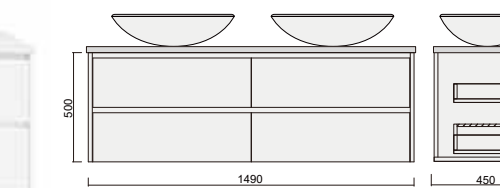

Item Code

ALW150DWH-QS

Description

Alana White 1500 Vanity - Wall Hung - QS - DBL