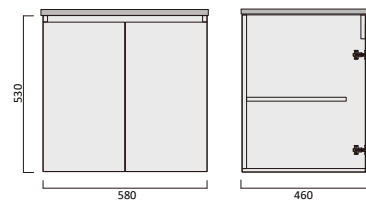

Item Code

DVR600WH-PM

Description

Denver 600 Vanity - Wall Hung - PM