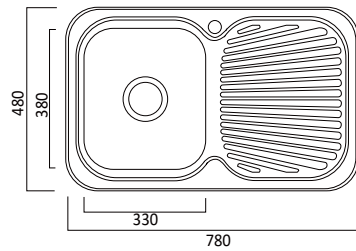

Item Code
S780L
S780R

Description
780 Single Bowl Single Drainer Sink LHB
780 Single Bowl Single Drainer Sink RHB