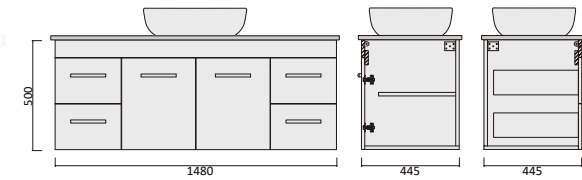

Item Code
LUC1500SWH-QS

Description
Lucia 1500 Vanity - Wall Hung - QS - SGL