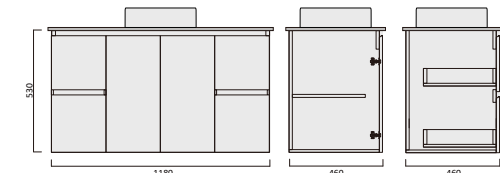

Description

Denver Oak 750 Vanity - Wall Hung - QS - LHD
Denver Oak 750 Vanity - Wall Hung - QS - RHD

Item Code

DVRO900WHL-QS
DVRO900WHR-QS

Description

Denver Oak 900 Vanity - Wall Hung - QS - LHD
Denver Oak 900 Vanity - Wall Hung - QS - RHD