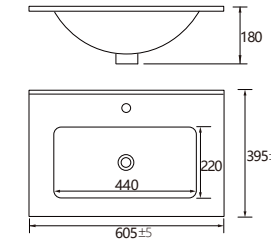

• Terms and Conditions Apply

D-600-BA1TH 600mm x 365mm VC Vanity Top 1TH

D-600-BA3TH 600mm x 365mm VC Vanity Top 3TH

D-750-BA1TH 750mm x 365mm VC Vanity Top 1TH

D-750-BA3TH 750mm x 365mm VC Vanity Top 3TH

D-900-BA1TH 900mm x 365mm VC Vanity Top 1TH

D-900-BA3TH 900mm x 365mm VC Vanity Top 3TH

BA SERIES VANITY TOP

E Series Vanity Top

D-600-E1TH 600mm x 400mm VC Vanity Top 1TH

D-600-E3TH 600mm x 400mm VC Vanity Top 3TH

D-750-E1TH 750mm x 400mm VC Vanity Top 1TH

D-750-E3TH 750mm x 400mm VC Vanity Top 3TH

D-900-E1TH 900mm x 400mm VC Vanity Top 1TH

D-900-E3TH 900mm x 400mm VC Vanity Top 3TH

• Terms and Conditions Apply

Product Features