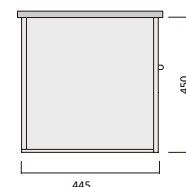

Item Code
LIV750WH-VC

Description
Liberty 750 1 Draw Vanity - Wall Hung - VC

Item Code
LIV900WH-VC

Description
Liberty 900 1 Draw Vanity - Wall Hung - VC

PVC Vc 400mm Narrow Vanity

Item Code
PVC600S-VC

Description
PVC 600x395 Vanity - Legs - VC