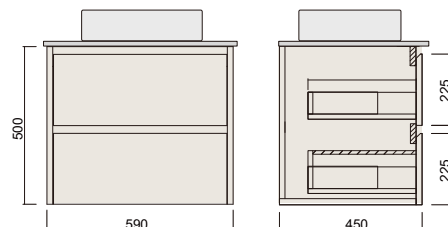

Item Code
ALO 60WH-QS

Description
Alana Oak 600 Vanity - Wall Hung - QS