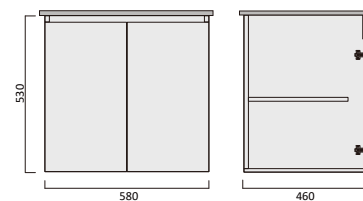

DVRC1500SWH-VC

Description

Denver Charcoal 1500 Vanity - Wall Hung - VC - SGL

Item Code

DVRC1500DWH-VC

Description

Denver Charcoal 1500 Vanity - Wall Hung - VC - DBL

Item Code