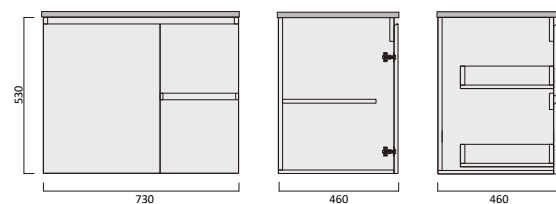

Item Code

DVR750WHL-PM
DVR750WHR-PM

Description

Denver 750 Vanity - Wall Hung - PM - LHD
Denver 750 Vanity - Wall Hung - PM - RHD