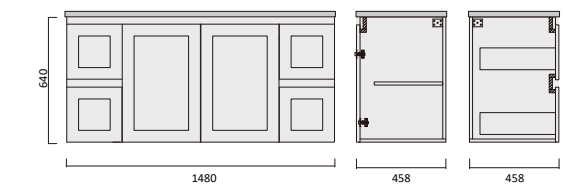

Item Code
GEMW1500SWH-PM

Description
Georgia Matt White 1500 Vanity - Wall Hung - PM - SGL