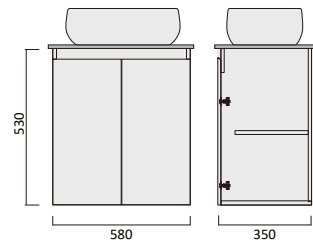

Sake Qs 365mm Narrow Vanity/ Wall Hung

Vitreous china basin
Stone benchtop

Item Code
SAV600WH-QS

Description
Sake 600 x 365 Vanity - Wall Hung - QS