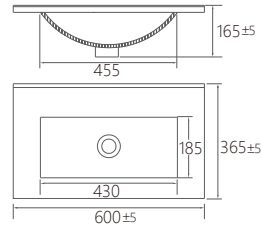

D-750-A1TH Aries 750mm Vanity Top 1TH

D-750-A3TH Aries 750mm Vanity Top 3TH

D-900-A1TH Aries 900mm Vanity Top 1TH

D-900-A3TH Aries 900mm Vanity Top 3TH

BA Series Vanity Top

Product Features

- 365mm Depth
- Vitreous China
- Gloss White
- 1TH or 3TH
- 32mm Waste
- Chrome Metal Overflow

• Terms and Conditions Apply

D-600-BA1TH 600mm x 365mm VC Vanity Top 1TH

D-600-BA3TH 600mm x 365mm VC Vanity Top 3TH

D-750-BA1TH 750mm x 365mm VC Vanity Top 1TH

D-750-BA3TH 750mm x 365mm VC Vanity Top 3TH

D-750-E1TH 750mm x 400mm VC Vanity Top 1TH

D-750-E3TH 750mm x 400mm VC Vanity Top 3TH

D-900-E1TH 900mm x 400mm VC Vanity Top 1TH

D-900-E3TH 900mm x 400mm VC Vanity Top 3TH

• Terms and Conditions Apply

Product Features