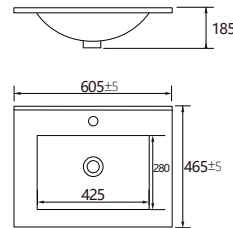

D-750-E1TH 750mm x 400mm VC Vanity Top 1TH

D-750-E3TH 750mm x 400mm VC Vanity Top 3TH

D-900-E1TH 900mm x 400mm VC Vanity Top 1TH

D-900-E3TH 900mm x 400mm VC Vanity Top 3TH

• Terms and Conditions Apply

Product Features

• Terms and Conditions Apply

D-600-D1TH 600mm x 470mm VC Vanity Top 1TH

D-600-D3TH 600mm x 470mm VC Vanity Top 3TH

D-750-D1TH 750mm x 470mm VC Vanity Top 1TH

D-750-D3TH 750mm x 470mm VC Vanity Top 3TH

D-900-D1TH 900mm x 470mm VC Vanity Top 1TH

D-900-D3TH 900mm x 470mm VC Vanity Top 3TH

D-1200-D1TH 1200mm x 470mm VC Vanity Top 1TH Single Bowl

D-1200-D3TH 1200mm x 470mm VC Vanity Top 3TH Single Bowl

D-1200D-D1TH 1200mm x 470mm VC Vanity Top 1TH Double Bowl