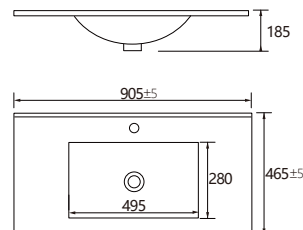

D-750-E1TH 750mm x 400mm VC Vanity Top 1TH

D-750-E3TH 750mm x 400mm VC Vanity Top 3TH

D-900-E1TH 900mm x 400mm VC Vanity Top 1TH

D-900-E3TH 900mm x 400mm VC Vanity Top 3TH

• Terms and Conditions Apply

Product Features

• Terms and Conditions Apply

D-600-D1TH 600mm x 470mm VC Vanity Top 1TH

D-600-D3TH 600mm x 470mm VC Vanity Top 3TH

D-750-D1TH 750mm x 470mm VC Vanity Top 1TH

D-750-D3TH 750mm x 470mm VC Vanity Top 3TH

D-900-D1TH 900mm x 470mm VC Vanity Top 1TH

D-900-D3TH 900mm x 470mm VC Vanity Top 3TH

D-1200-D1TH 1200mm x 470mm VC Vanity Top 1TH Single Bowl

D-1200-D3TH 1200mm x 470mm VC Vanity Top 3TH Single Bowl

D-1200D-D1TH 1200mm x 470mm VC Vanity Top 1TH Double Bowl

D-1200D-D3TH 1200mm x 470mm VC Vanity Top 3TH Double Bowl

D-1500-D1TH 1500mm x 470mm VC Vanity Top 1TH Single Bowl

D-1500-D3TH 1500mm x 470mm VC Vanity Top 3TH Single Bowl

D-1500D-D1TH 1500mm x 470mm VC Vanity Top 1TH Double Bowl