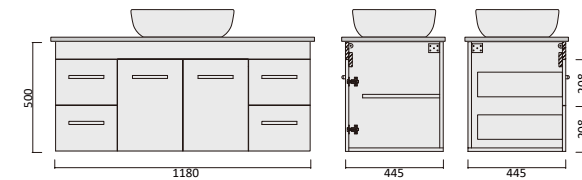

Item Code
LUC1200SWH-QS

Description
Lucia 1200 Vanity - Wall Hung - QS - SGL