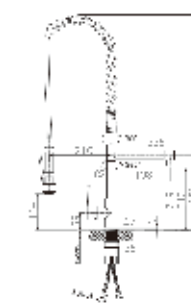

Item Code

T-EKMM

Description

Elite Sink Mixer Multifunction

Water Rating 4 Star, 7.5L/MIN