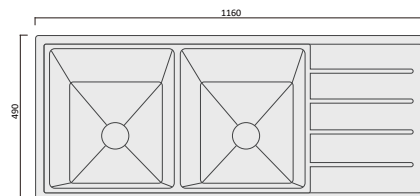

Item Code
SGS11649-B

Description
1160 x 490 x 230 Double Bowl Single Drainer Quartz Sink - BLACK