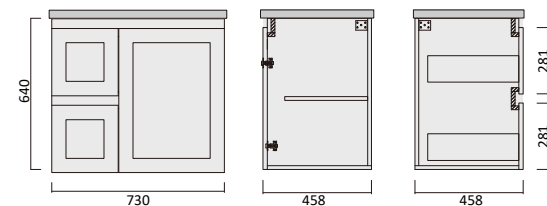

Item Code
GEMW750WHL-PM
GEMW750WHR-PM

Description
Georgia Matt White 750 Vanity - Wall Hung - PM - LHD
Georgia Matt White 750 Vanity - Wall Hung - PM - RHD