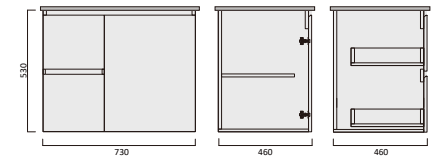

Denver Oak Vc Vanity

Vitreous china basin

Item Code
DVRO750WHL-VC
DVRO750WHR-VC

Description
Denver Oak 750 Vanity - Wall Hung - VC - LHD
Denver Oak 750 Vanity - Wall Hung - VC - RHD