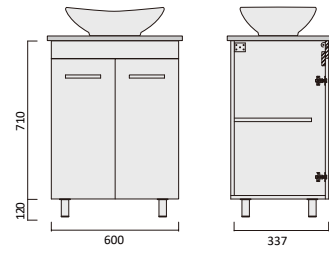

Barra Qs 365mm Narrow Vanity

Vitreous china basin
Stone benchtop

Item Code

BAV600S-QS

Description

Barra 600 x 365 Vanity - Legs - QS