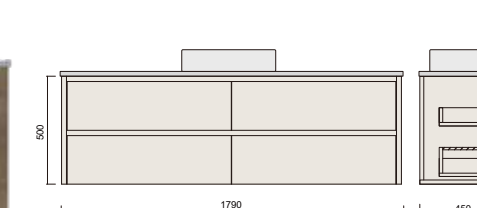

Item Code
ALO 180SWH-QS

Description
Alana Oak 1800 Vanity - Wall Hung - QS - SGL