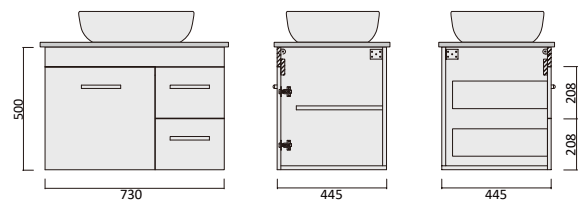

Description
Lucia 750 Vanity - Legs - QS - LHD
Lucia 750 Vanity - Legs - QS - RHD

Lucia Qs Vanity / Wall Hung

Vitreous china basin
Stone benchtop

Item Code
LUC600WH-QS

Description
Lucia 600 Vanity - Wall Hung - QS