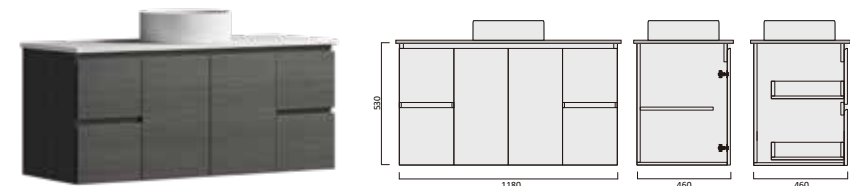

Description

Denver Charcoal 750 Vanity - Wall Hung - QS - LHD
Denver Charcoal 750 Vanity - Wall Hung - QS - RHD

Item Code

DVRC900WH-L-QS
DVRC900WH-R-QS

Description

Denver Charcoal 900 Vanity - Wall Hung - QS - LHD
Denver Charcoal 900 Vanity - Wall Hung - QS - RHD