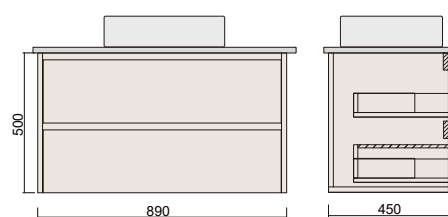

Item Code
ALO 90WH-QS

Description
Alana Oak 900 Vanity - Wall Hung - QS