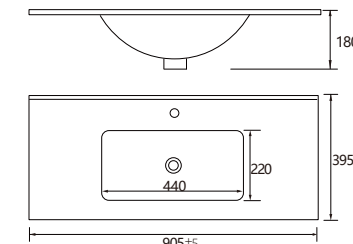

D-900-BA1TH 900mm x 365mm VC Vanity Top 1TH

D-900-BA3TH 900mm x 365mm VC Vanity Top 3TH

BA SERIES VANITY TOP

E Series Vanity Top

D-600-E1TH 600mm x 400mm VC Vanity Top 1TH

D-600-E3TH 600mm x 400mm VC Vanity Top 3TH

D-750-E1TH 750mm x 400mm VC Vanity Top 1TH

D-750-E3TH 750mm x 400mm VC Vanity Top 3TH

D-900-E1TH 900mm x 400mm VC Vanity Top 1TH

D-900-E3TH 900mm x 400mm VC Vanity Top 3TH

• Terms and Conditions Apply

Product Features