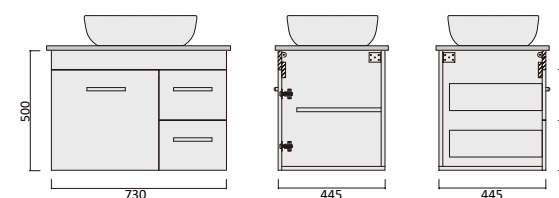

Item Code

LUC750WHL-VC
LUC750WHR-VC

Description

Lucia 750 Vanity - Wall Hung - VC - LHD
Lucia 750 Vanity - Wall Hung - VC - RHD