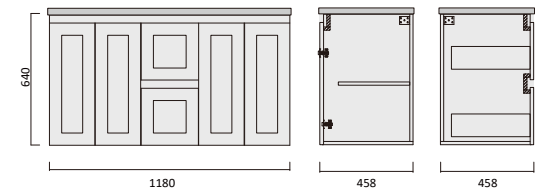

Vitreous china basin

Item Code

GEMW900WHL-VC
GEMW900WHR-VC

Description

Georgia 900 Vanity - Wall Hung - VC - LHD
Georgia 900 Vanity - Wall Hung - VC - RHD

Item Code

GEMW1200DWH-VC

Description