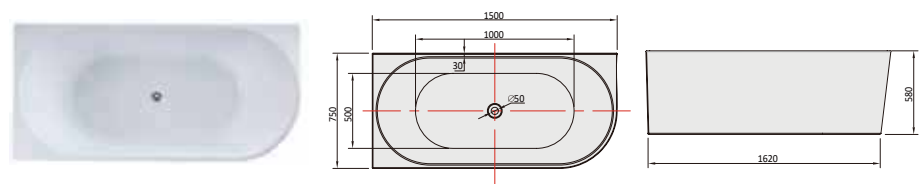

Item Code
FB-1500-DL
FB-1500-DR

Description
1500-Dimitri Left Corner Bath 1500X750X580mm
1500-Dimitri Right Corner Bath 1500X750X580mm