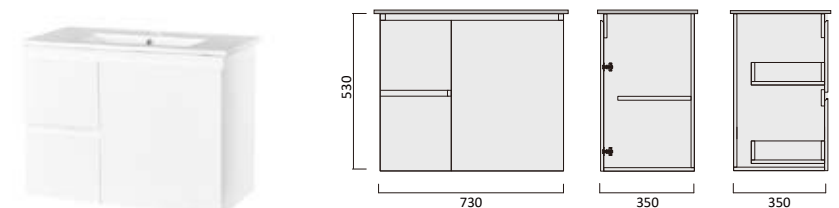

Description
Sake 900 x 365 Vanity - Legs - VC - LHD
Sake 900 x 365 Vanity - Legs - VC - RHD

Sake Vc 365mm Narrow Vanity/ Wall Hung

Vitreous china basin

Item Code
SAV600WH-VC

Description
Sake 600 x 365 Vanity - Wall Hung - VC