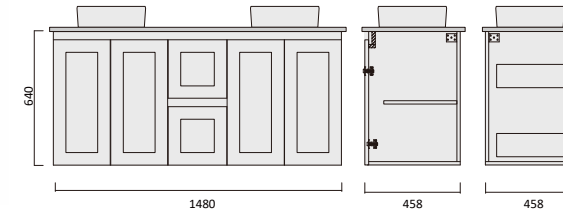

Item Code
GEMW1500DWH-QS

Description
Georgia Matt White 1500 Vanity - Wall Hung - QS - DBL