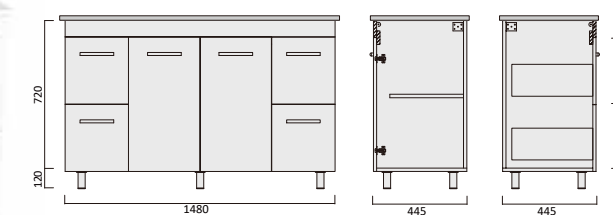

Description
Lucia 1500 Vanity - Legs - VC - DBL

Item Code
LUC600S-VC

Description
Lucia 600 Vanity - Legs - VC

Item Code
LUC750SL-VC
LUC750SR-VC

Description
Lucia 750 Vanity - Legs - VC - LHD
Lucia 750 Vanity - Legs - VC - RHD