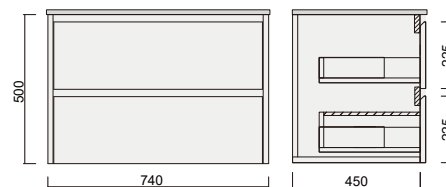

Item Code
ALC75WH-PM

Description
Alana Charcoal 750 Vanity - Wall Hung - PM