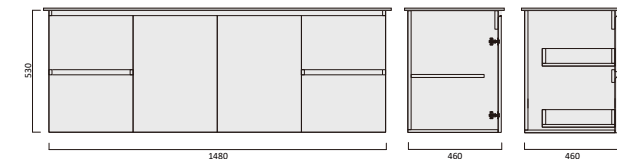

Description

Denver Charcoal 900 Vanity - Wall Hung - PM - LHD
Denver Charcoal 900 Vanity - Wall Hung - PM - RHD

Item Code

DVRC1200SWH-PM

Description

Denver Charcoal 1200 Vanity - Wall Hung - PM - SGL

Item Code