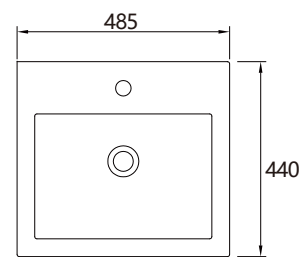

DU3
SQUARE SEMI RECESSED
GLOSS WHITE
1 TAP HOLE
32MM WASTE WITH OVERFLOW