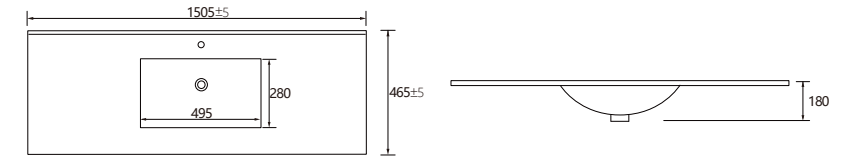

D-900-D3TH 900mm x 470mm VC Vanity Top 3TH

D-1200-D1TH 1200mm x 470mm VC Vanity Top 1TH Single Bowl

D-1200-D3TH 1200mm x 470mm VC Vanity Top 3TH Single Bowl

D-1200D-D1TH 1200mm x 470mm VC Vanity Top 1TH Double Bowl

D-1200D-D3TH 1200mm x 470mm VC Vanity Top 3TH Double Bowl

D-1500-D1TH 1500mm x 470mm VC Vanity Top 1TH Single Bowl

D-1500-D3TH 1500mm x 470mm VC Vanity Top 3TH Single Bowl

D-1500D-D1TH 1500mm x 470mm VC Vanity Top 1TH Double Bowl