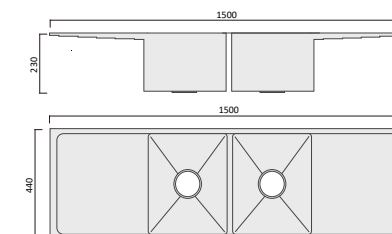

Item Code
SS1500U

Description
1500 x 440 x 230 Double Bowl Double Drainer Over/Undermount Sink