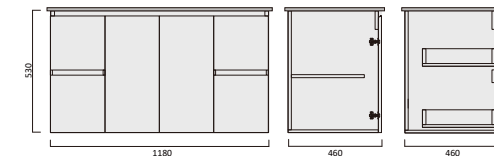

Item Code

DVRC1200SWH-VC

Description

Denver Charcoal 1200 Vanity - Wall Hung - VC - SGL