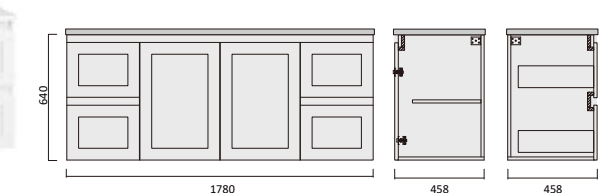

Item Code
GEMW1800DWH-PM

Description
Georgia Matt White 1800 Vanity - Wall Hung - PM - SGL