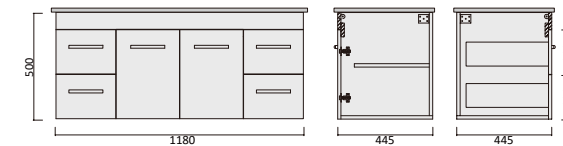

Description

Lucia 750 Vanity - Legs - PM - LHD
Lucia 750 Vanity - Legs - PM - RHD

Lucia Pm Vanity /Wall Hung

Poly Marble Basin

Item Code
LUC900WHL-PM
LUC900WHR-PM

Description
Lucia 900 Vanity - Wall Hung - PM - LHD
Lucia 900 Vanity - Wall Hung - PM - RHD