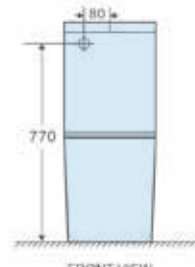

Water Consumption

- WELS 4 Star
- 4.5L/Full, 3L/Half

FRONT VIEW