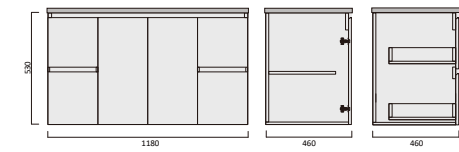

Item Code

DVR1200SWH-PM

Description

Denver 1200 Vanity - Wall Hung - PM - SGL