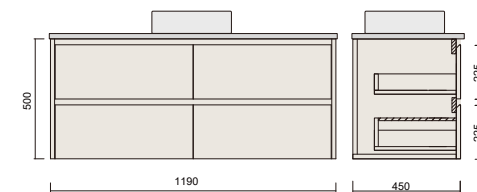

Item Code
ALO 120SWH-QS

Description
Alana Oak 1200 Vanity - Wall Hung - QS - SGL