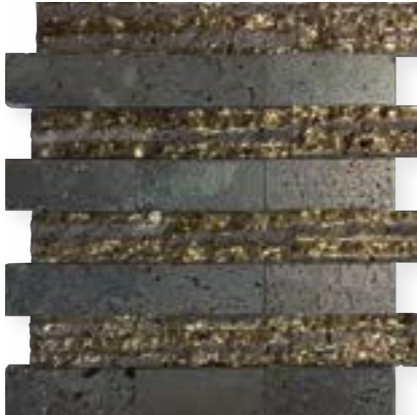

NATURAL STONE LAVA 320X325
NATSTOLAV451012 - NATURAL STONE LAVA 40X100X12