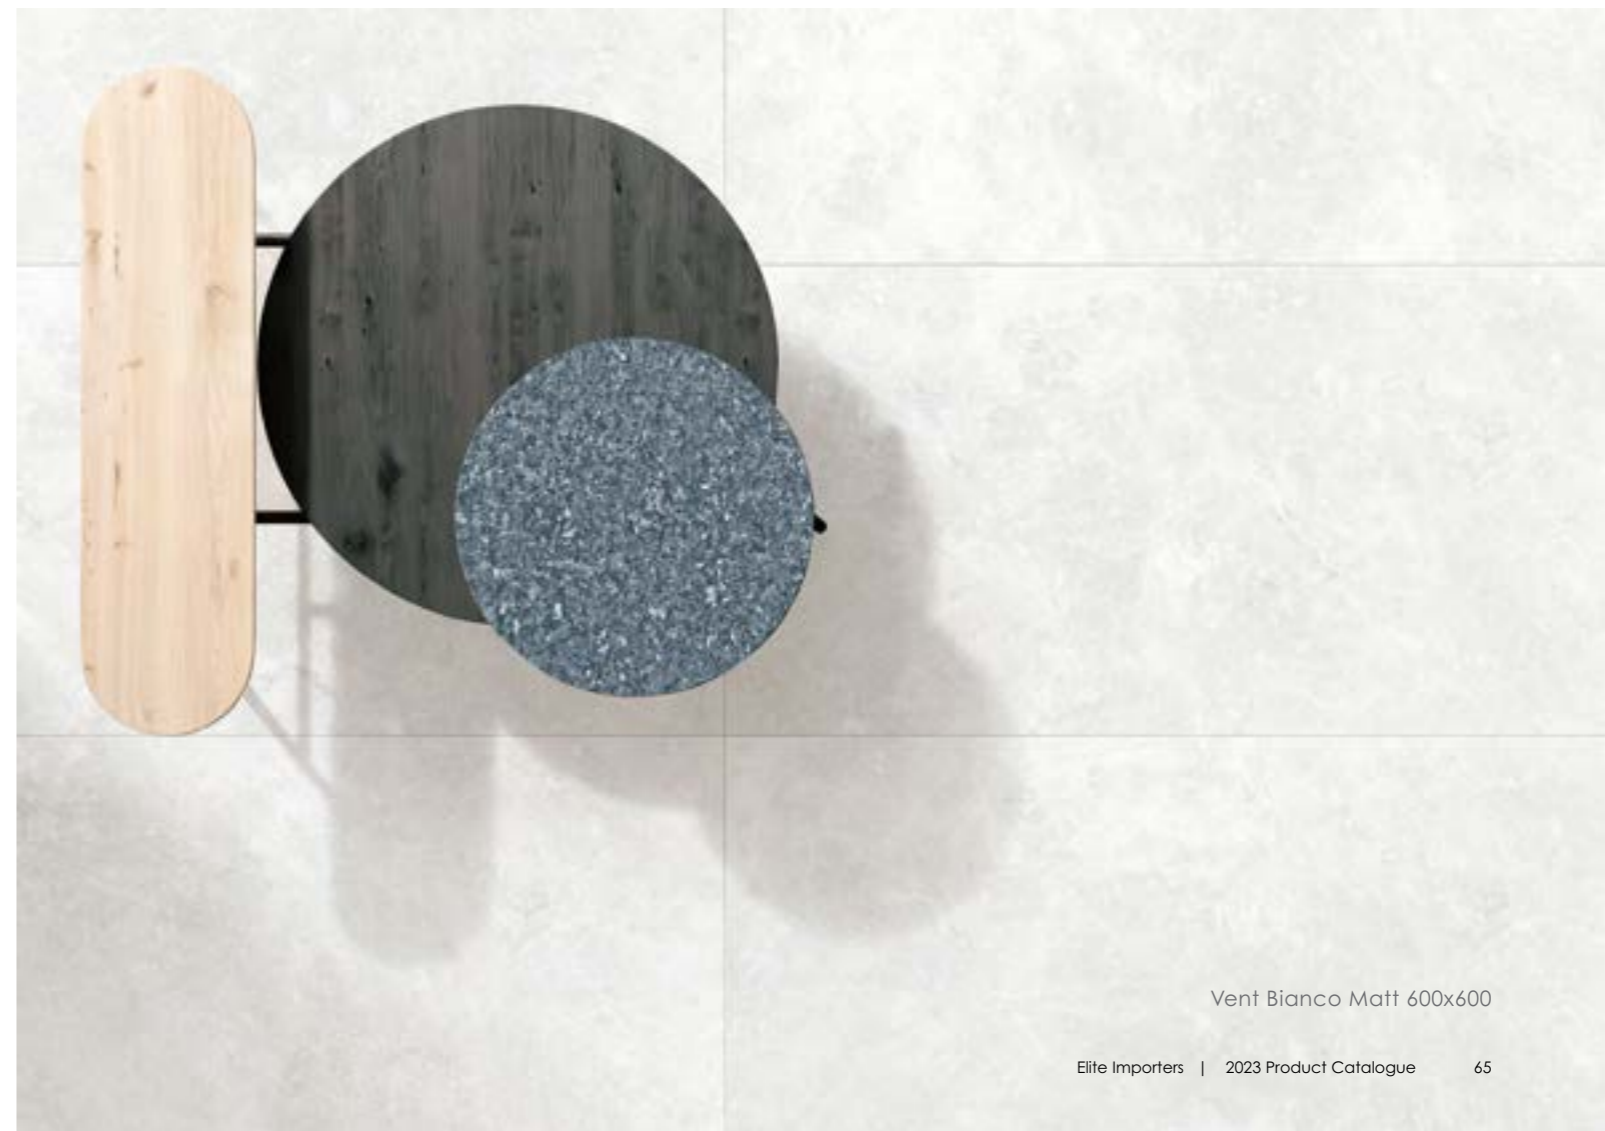

VENT BIANCO MATT 73X298
VENBIA73298M - VENT BEIGE MATT

VENT BIANCO FINGER MOSAIC 23X148
VENBIAFIN - VENT BEIGE MATT

Vent Bianco Matt 600x600

Veronic Bianco 600x600

VERONIC

Veronic depicts a pattern that could be compared to a celestial planet, it is composed of gently draping linear grey tones which can be balanced with some organic finishes for a unique charm.