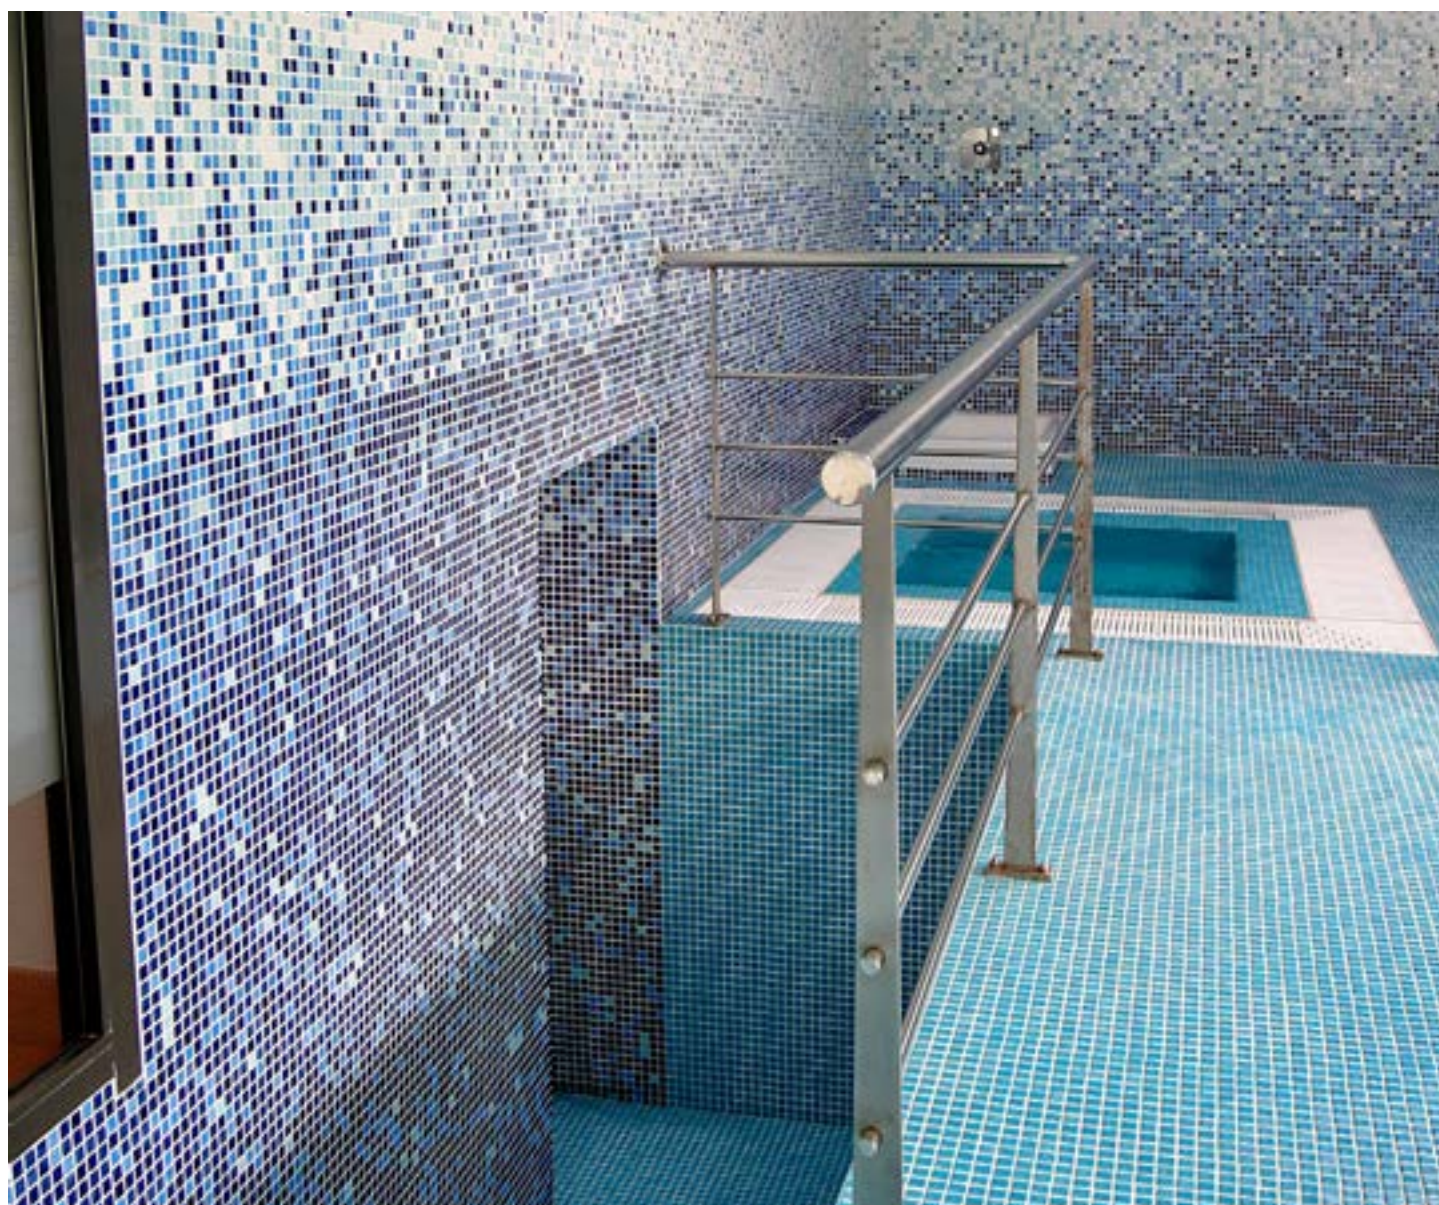

Fading Out

Gradients of colour adorn the Degrado range satisfying projects which require a visual difference and a smooth transformation from dark to light tones and dramatic to subtle effects.

ROCK