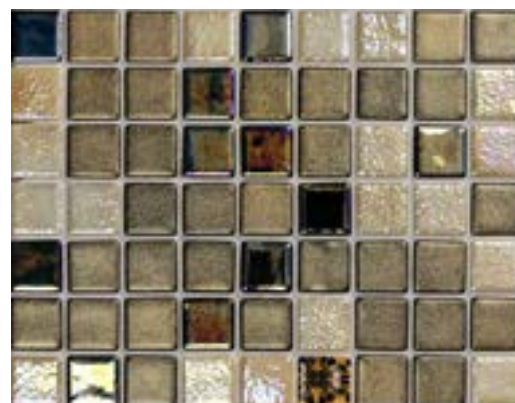

Topping

Topping range will add a touch of colour, personality, freshness and taste - just the right mix for your palette. Topping combines colour and digitally printed images.

MOCHI