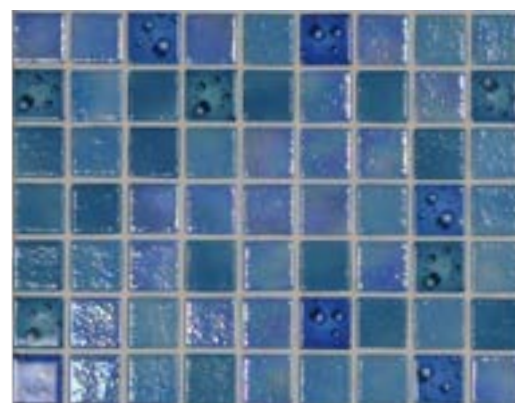

# Topping

Topping range will add a touch of colour, personality, freshness and taste - just the right mix for your palette. Topping combines colour and digitally printed images.

MOCHI

ALMONDS

DROPS

KIWI

TOPPING KIWI 25MM