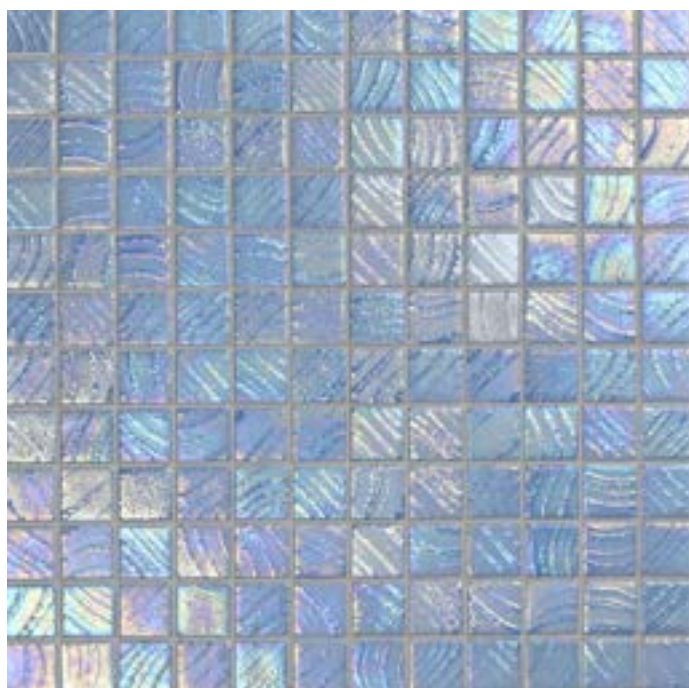

# Vulcano

The glass mosaic Vulcano range features a rich pearl base colour which has been splashed with a raised lava-like design resembling the flow of a volcano.

STROMBOLI