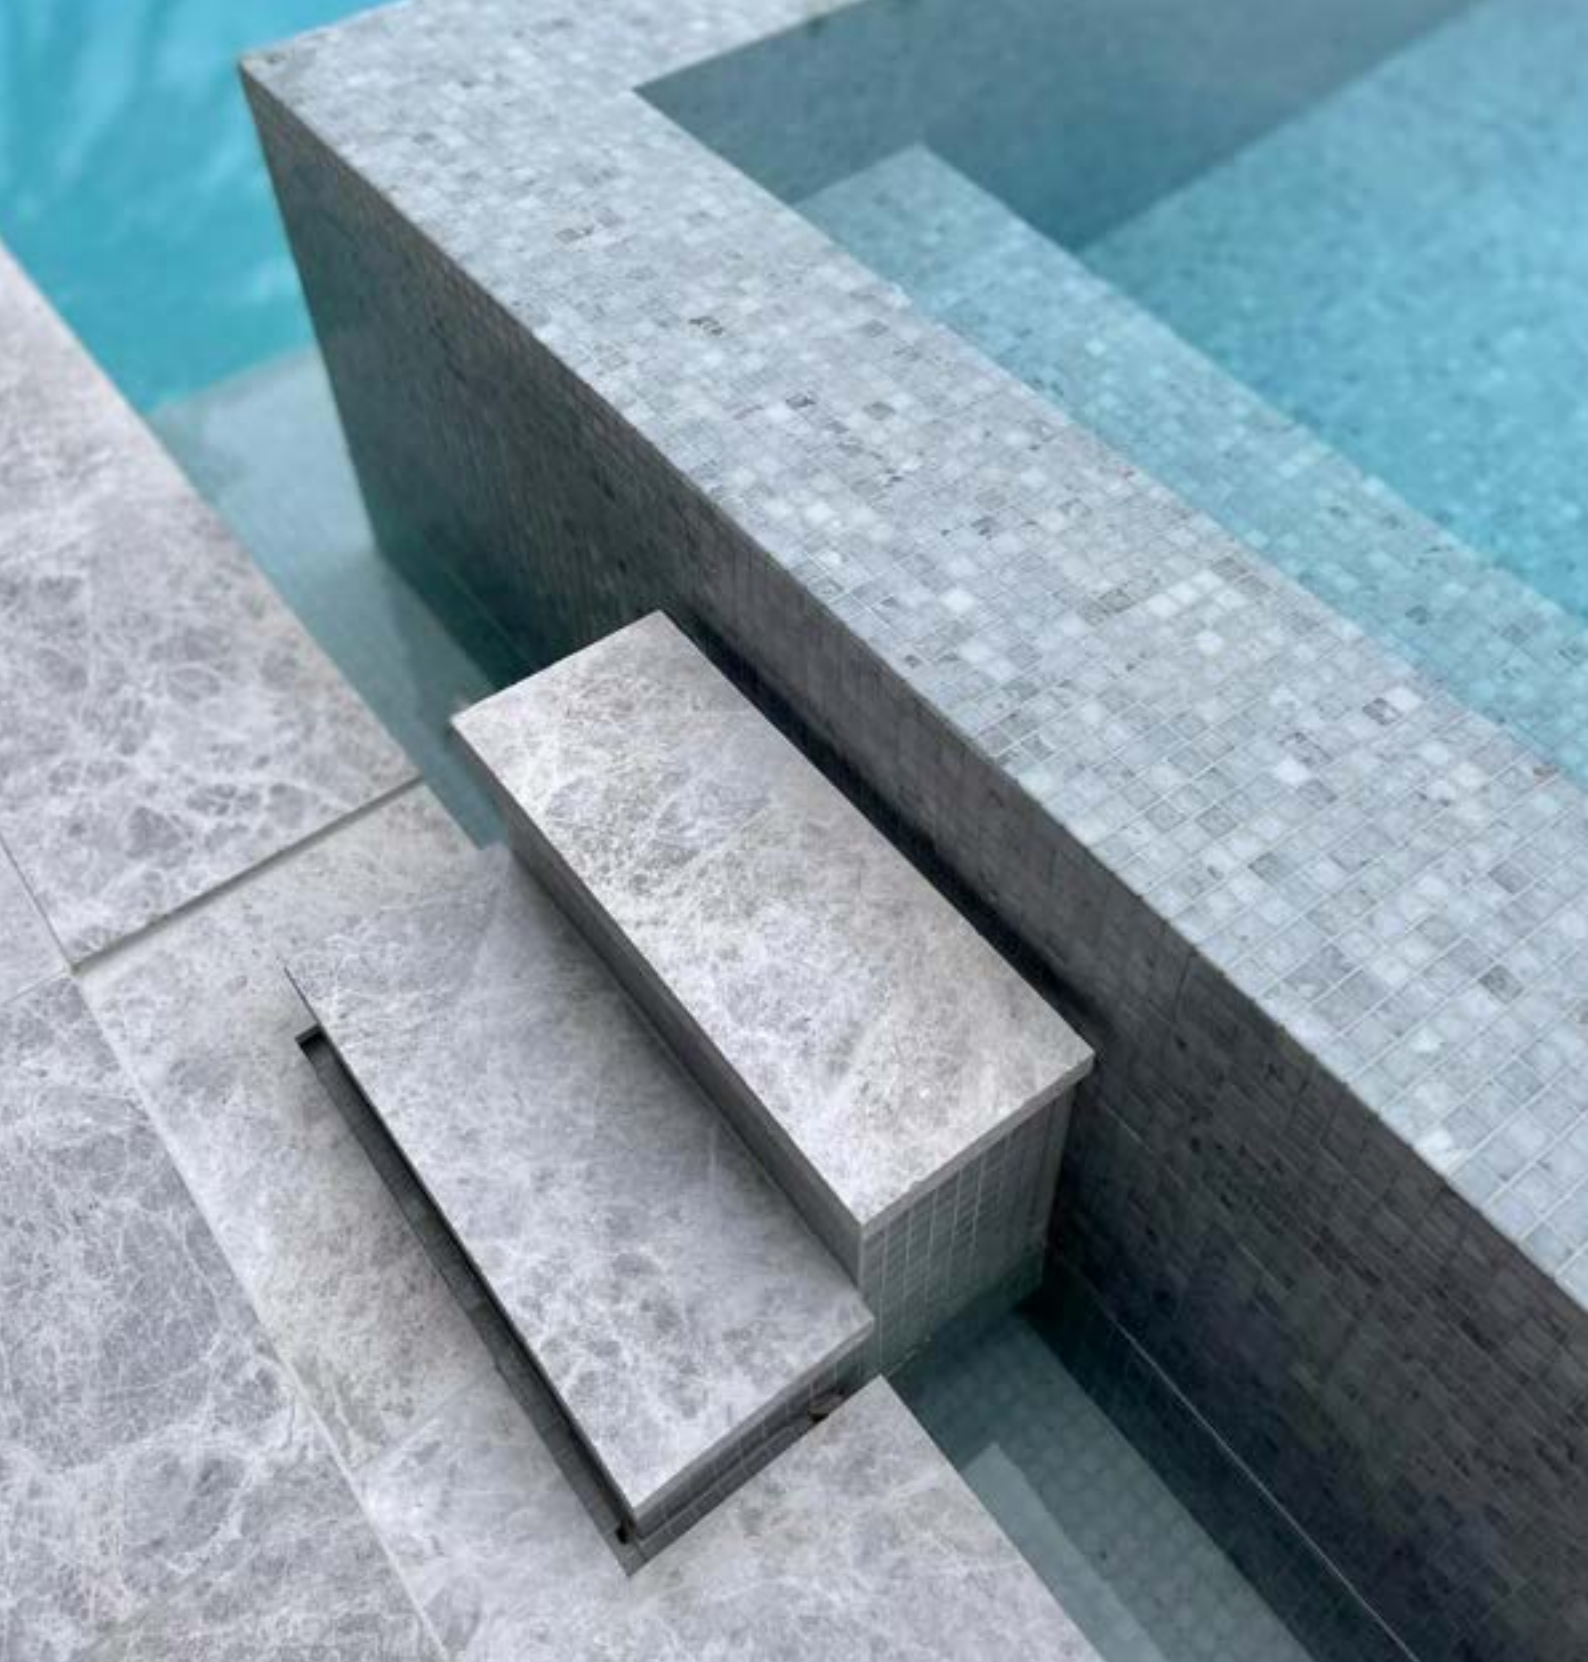

TURKO ARGENTO

stone by