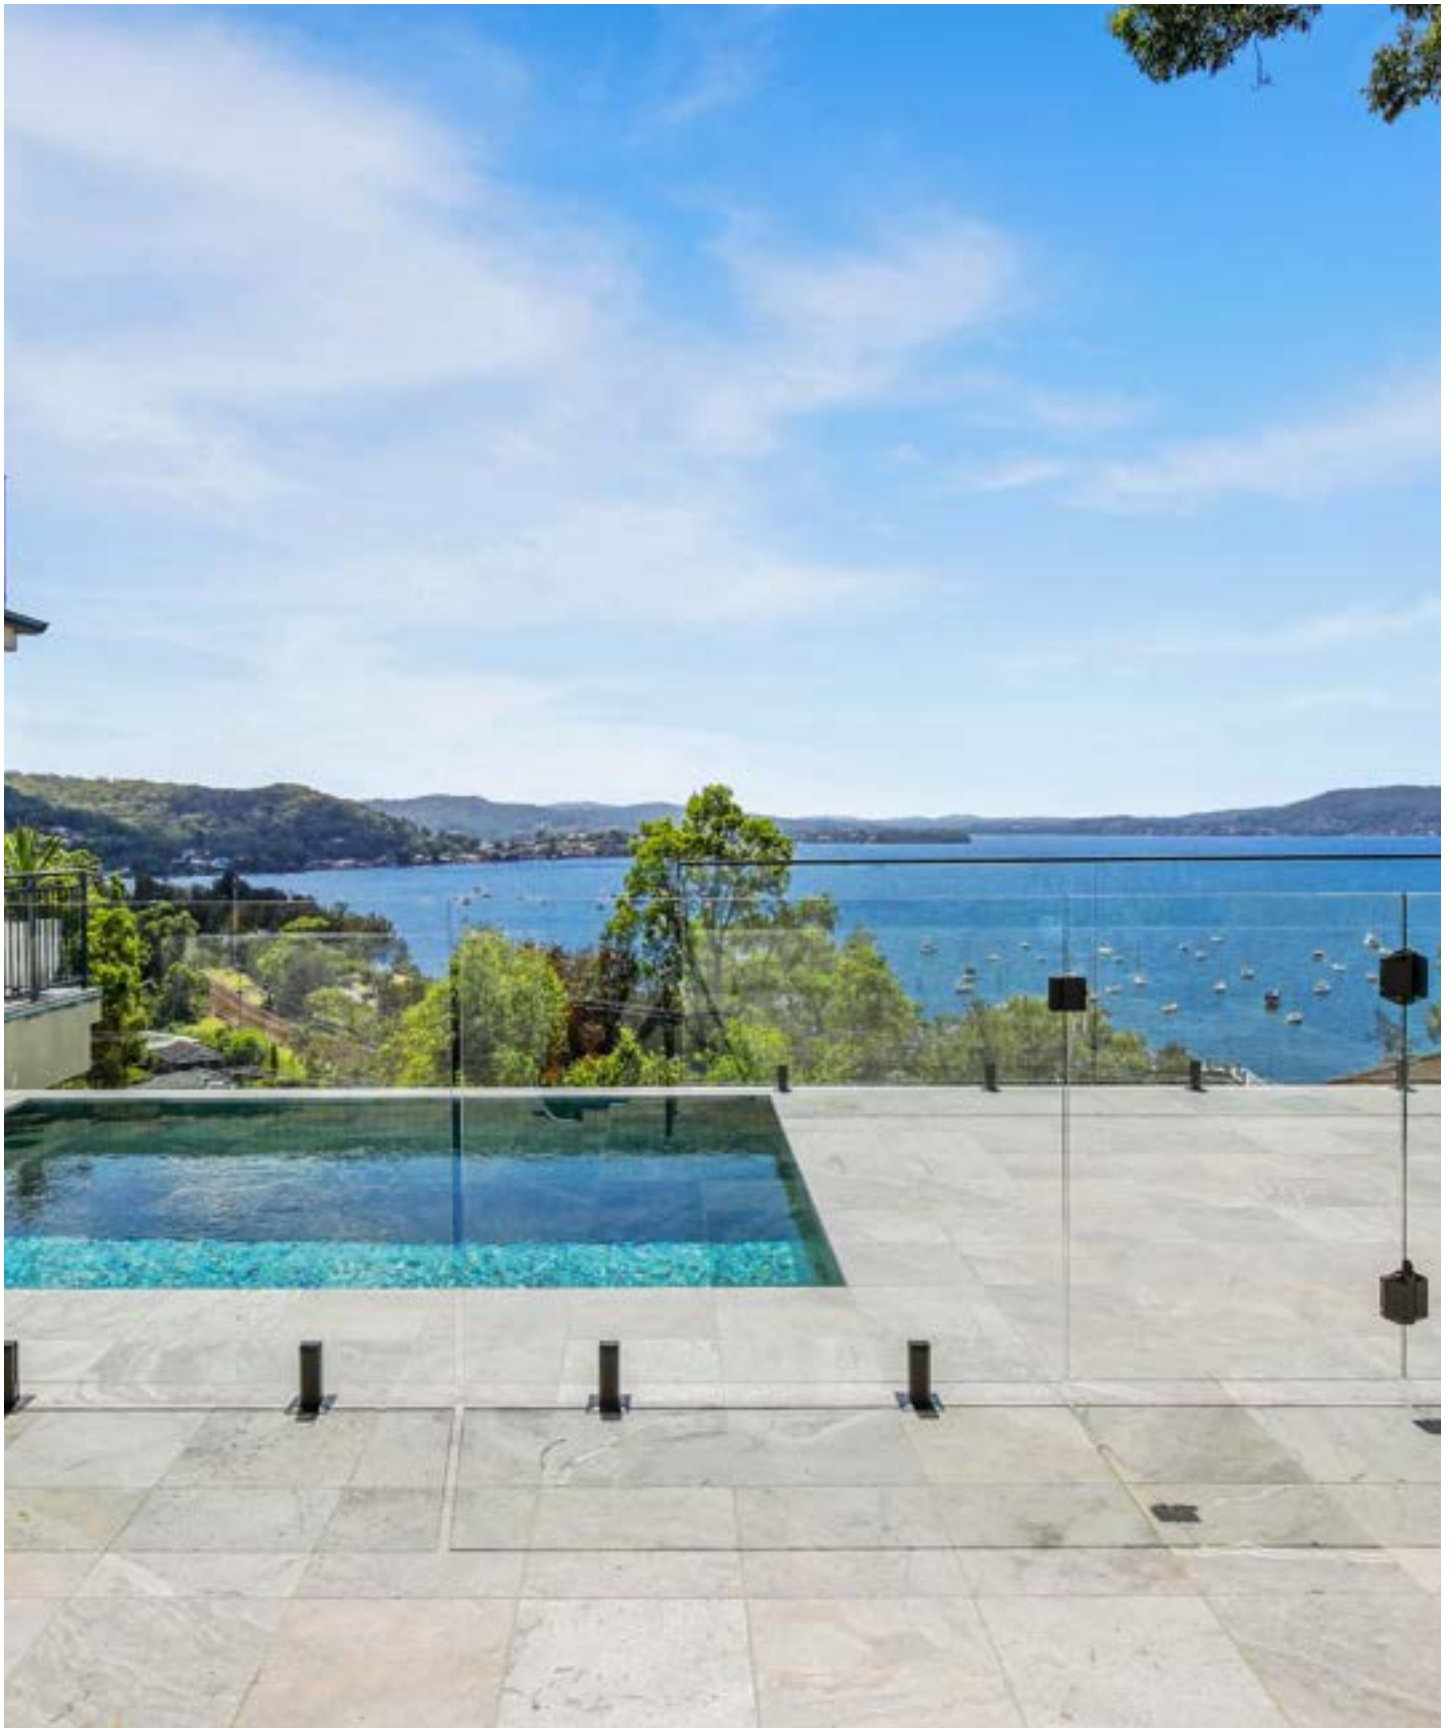

ezarri • porcelain • stone

sales@europeimports.com.au
1300 EUROPE (387-673)
www.europeimports.com.au

CONTACT US