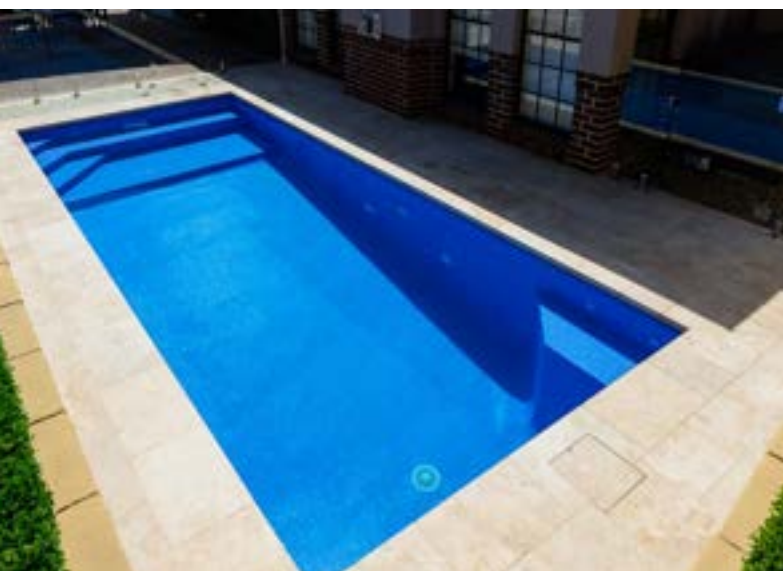

BABY BLUE

B A S I C   R A N G E

**ezarri**

BASIC RANGE BABY BLUE 25MM

BASIC RANGE POLAR BLUE 25MM

BASIC RANGE EGG SHELL 25MM

BASIC RANGE 2545-A 25MM

BASIC RANGE 2505-A 25MM