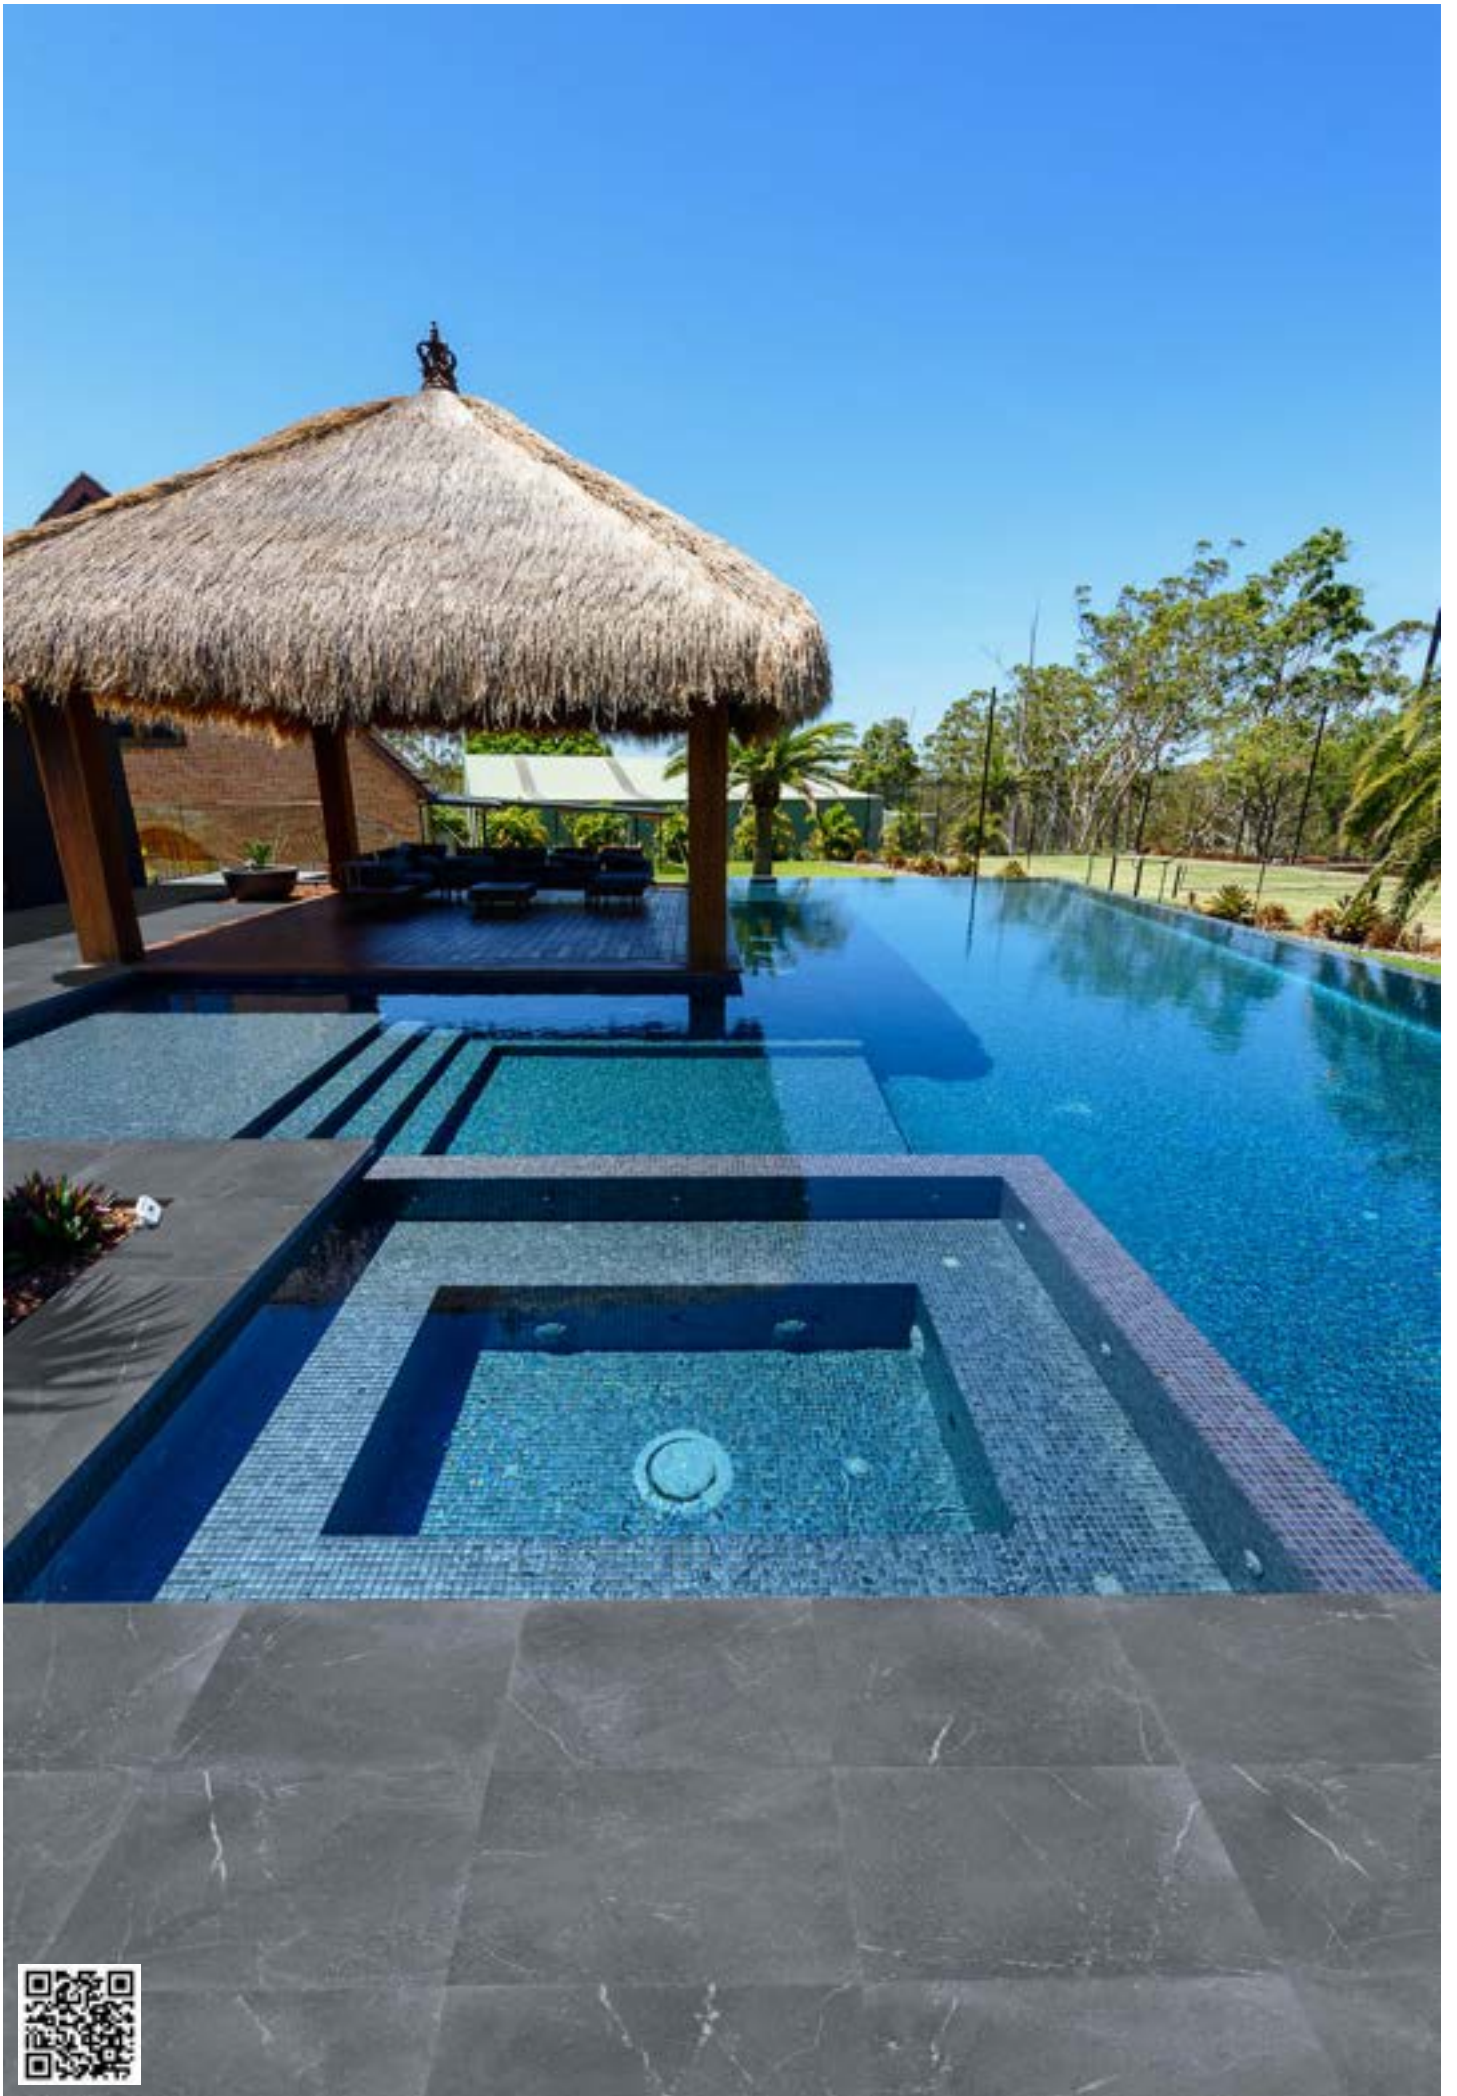

# Pietra Grey

Pietra Grey is a beautiful rendition of the natural stone with a great deal of care taken to ensure that the final product wasn't too dark and hot under foot. This bold and beautiful design offers natural white veining against a unique deeper grey natural surface.