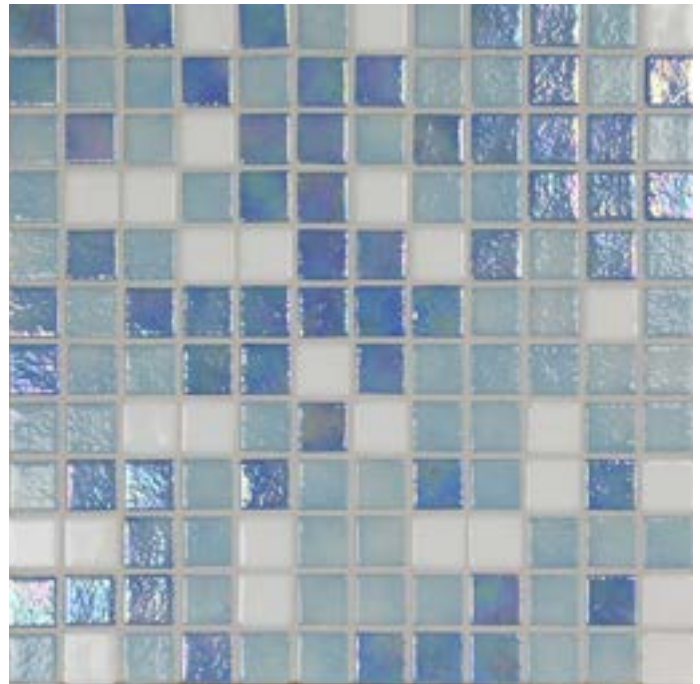

IRIS PERLA 25MM

The glass mosaic Iris Mix range has all the advantages of the Iris pearl finish range with the addition of complimentary mixes from the Niebla and Lisa ranges.

DIAMOND

SKY