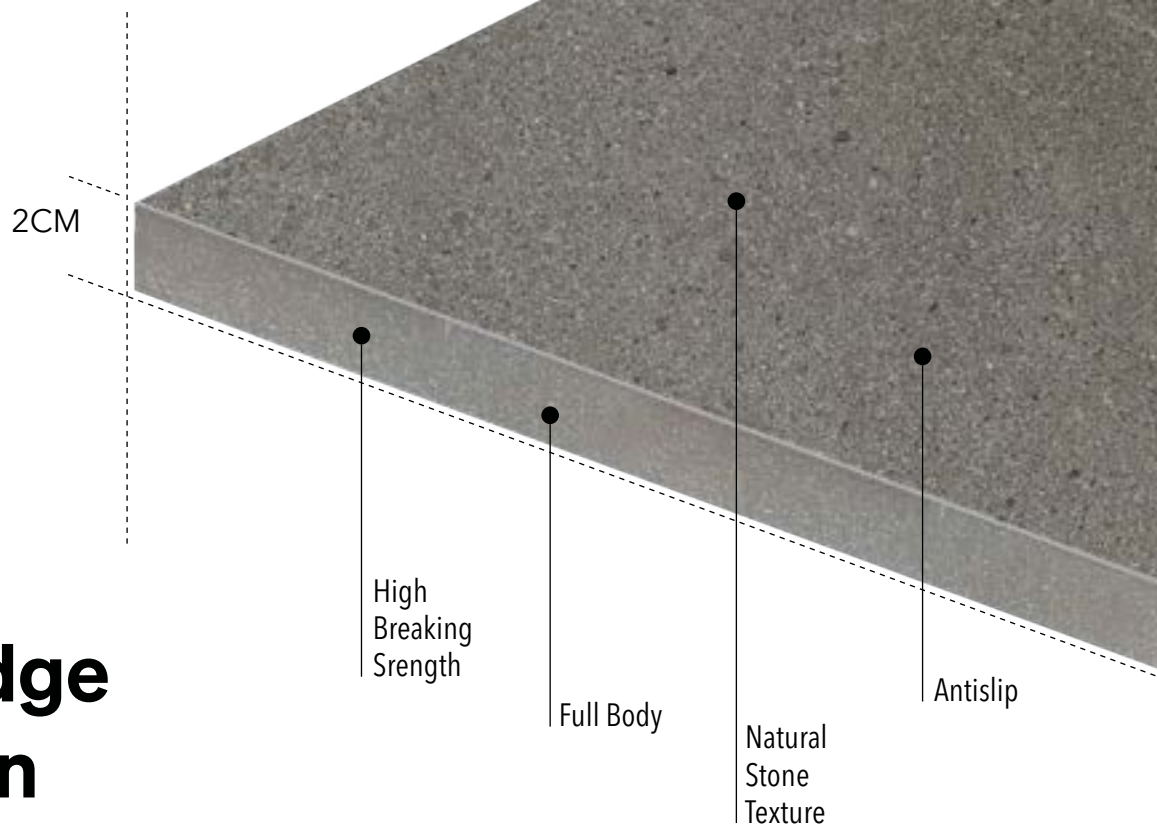

Cutting edge production technique

Very low water absorption (<0.1% so no expansion or contraction)
Salt & Pepper biscuit. Full body biscuit available in selected ranges
Internal/external matching colour available in selected ranges
1cm & 2cm matching colour external pavers available .
2cm external pavers come with pencil edge & dropedge coping stocked on the shelf
P3, P4 & P5 slip ratings available in selected ranges. Data sheets available
Timeless Designs. A wide range of formats & finishes suitable for any application

Biscuit body colour is selected to match the tile surface colour
Stunning printed high-quality designs
Easy to clean & maintain
Will last a lifetime - specifications available
High resistance to staining
Very dense product
1,250kg breaking strength
Salante Porcelain is manufactured in China on Italian machinery