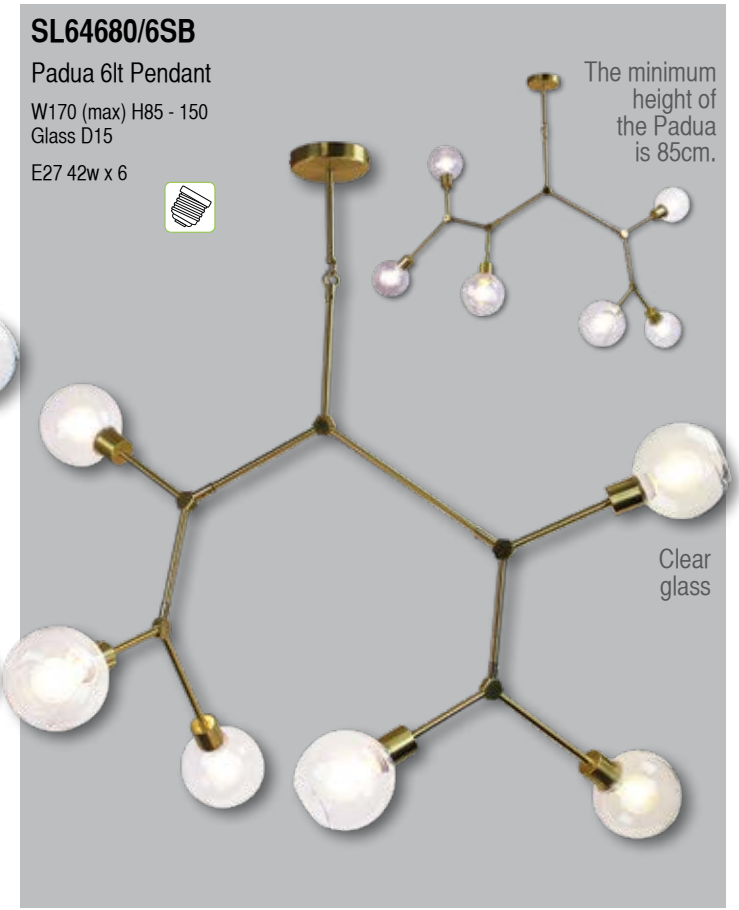

SL64680/6SB

Padua 6lt Pendant

W170 (max) H85 - 150
Glass D15

E27 42w x 6