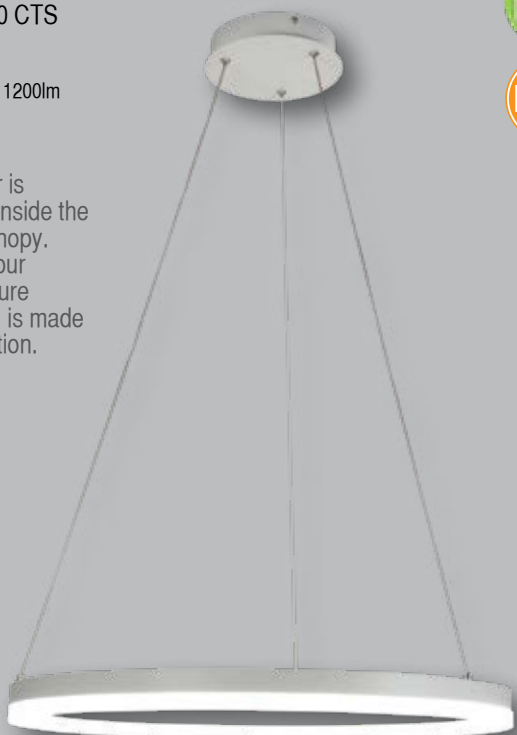

OL60634/60WH

Cronus.60 CTS

D60 S150

24w | CTS | 1200lm

The driver is mounted inside the ceiling canopy. CTS (Colour Temperature Selection) is made at installation.