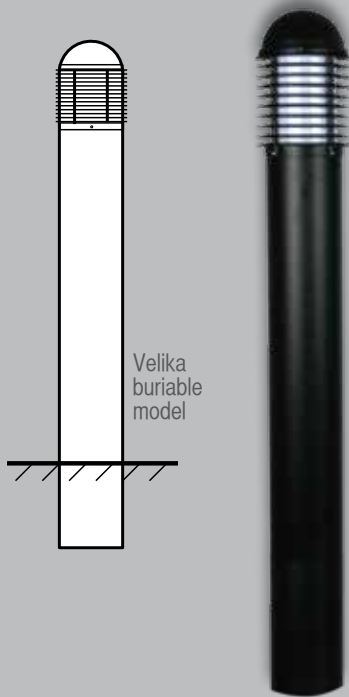

OL7155BK

Velika Bollard - Buriable

H120 D15
Post Dia. 12
E27 60w