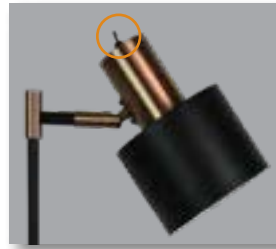

LAMPS | task

The Ari features
switch on the head.

Head Dimensions
Table Lamp L18 D12
Single Floor Lamp L22 D15
Twin Floor Lamp L18 D12