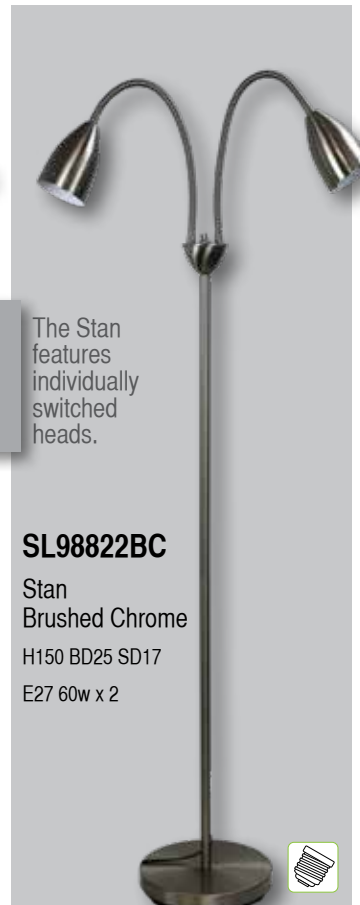

The Vespa features individually switched heads. (Heads L26 D16)

SL98812AB

Walt
Antique Brass

H150 BD25 SD17

E27 60w x 2

SL98812BC

Walt
Brushed Chrome

H150 BD25 SD17

E27 60w x 2

SL98822AB

Stan
Antique Brass

H150 BD25 SD17

E27 60w x 2

SL98822BC

Stan
Brushed Chrome

H150 BD25 SD17