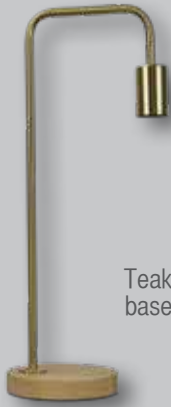

Diana Star & Moon
H20 D9
E14 25w

LAMPS | mid-century

OL93131BB

Lane Brushed Brass

H50 BD15

E27 42w

Teak
base

OL93131BK