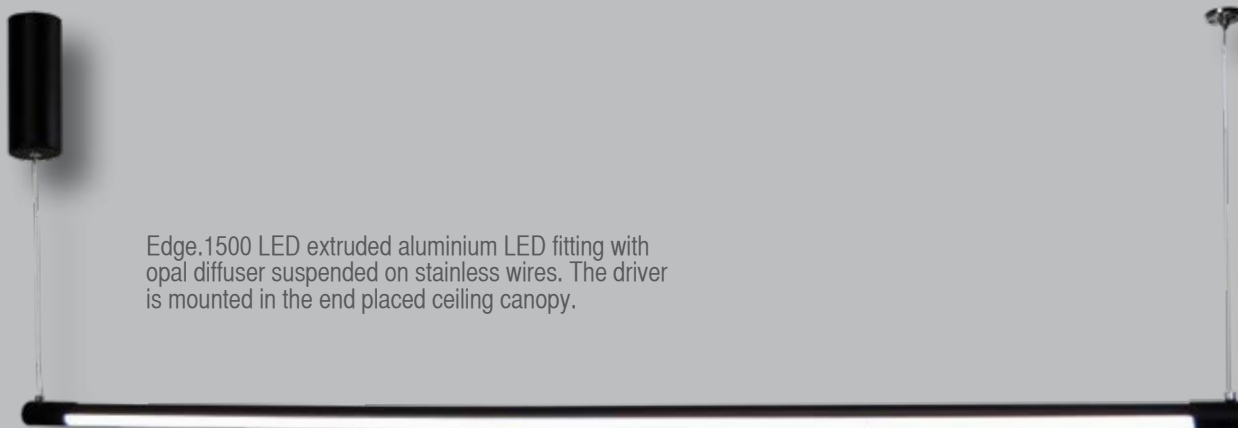

OL60980/120BK

Aeon CTS LED Pendant

L120 S180

CTS | >Ra82 | 29w | 1500lm

colour rendition
>Ra82

Edge.1500

Edge.1500 LED extruded aluminium LED fitting with opal diffuser suspended on stainless wires. The driver is mounted in the end placed ceiling canopy.