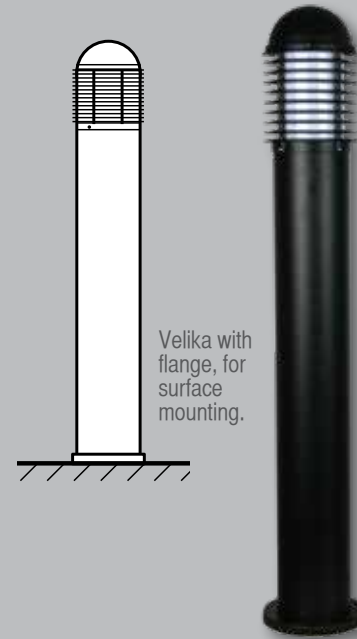

OL7156BK

Velika Bollard - With Flange

H100 BD17
Post Dia. 12
E27 60w