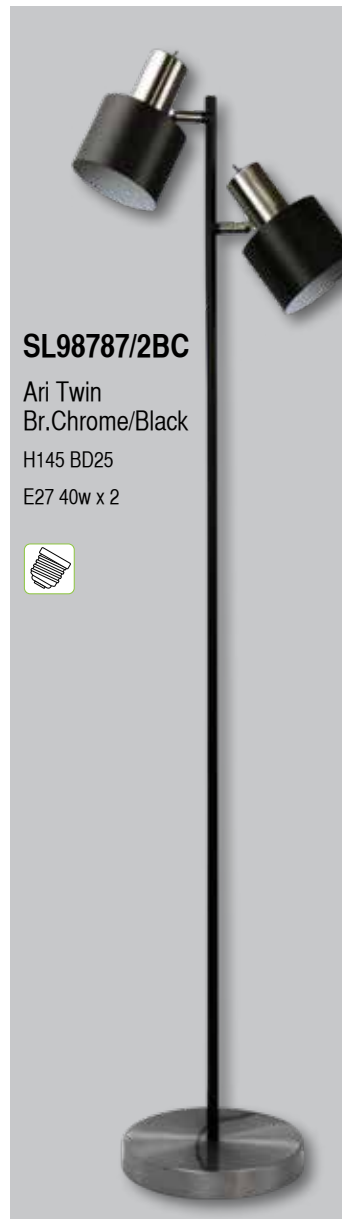

LAMPS | task

The Ari features
switch on the head.

Head Dimensions
Table Lamp L18 D12
Single Floor Lamp L22 D15
Twin Floor Lamp L18 D12