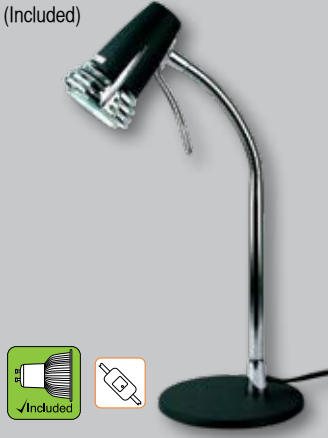

SL92997BK

Scoot LED Desk Lamp

H35 BD12 P17

GU10 LED
(Included)

LED