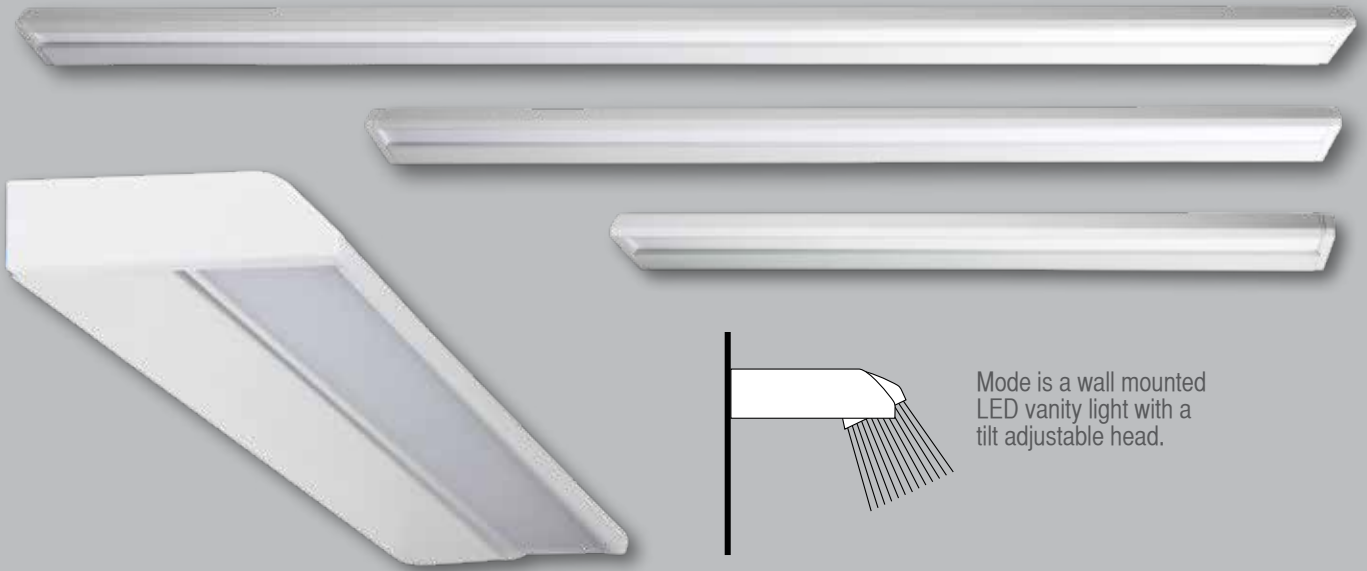

WALL LIGHTS | vanity

Mode.CTS