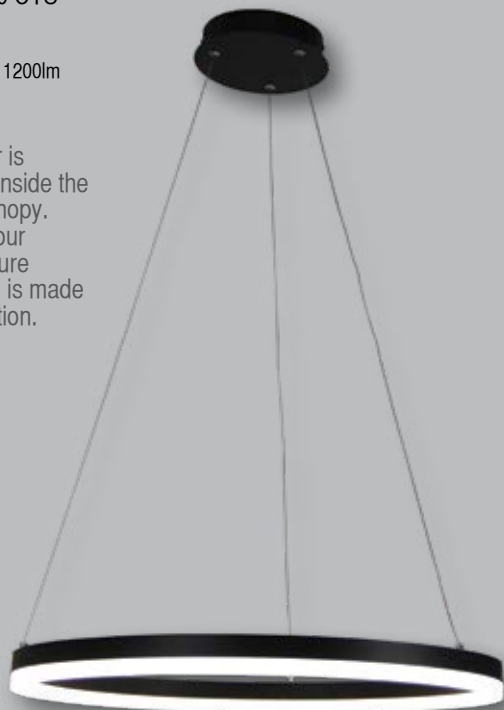

PENDANTS | designer LED

OL60634/60BK

Cronus.60 CTS

D60 S150

24w | CTS | 1200lm

The driver is mounted inside the ceiling canopy. CTS (Colour Temperature Selection) is made at installation.