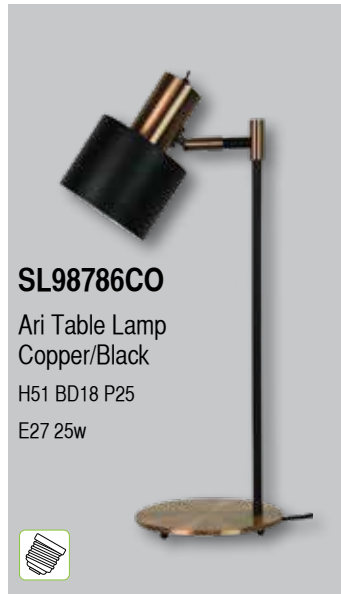

OL93721WH

Henk Desk Lamp
H46 BD18 SD14
E14 18w

Fixed Head

White cloth covered cord.

OL93931BK

Thor Desk Lamp
H46 BD15 P30
E27 42w

↑ white inside

OL93931WH

Thor Desk Lamp
H46 BD15 P30
E27 42w

These lamps feature a switch on the base.

USB Socket

Wireless Charging

Charge your phone or tablet (cable not included)

OL93952BK

Targa Desk Lamp
H54 BD18 P35
E27 42w

↑ white inside

OL93952WH

Targa Desk Lamp
H54 BD18 P35
E27 42w

OL93911BK

Rik Desk Lamp
H52 BD15 P30
E27 42w

LAMPS | task

The Ari features
switch on the head.

Head Dimensions
Table Lamp L18 D12
Single Floor Lamp L22 D15
Twin Floor Lamp L18 D12