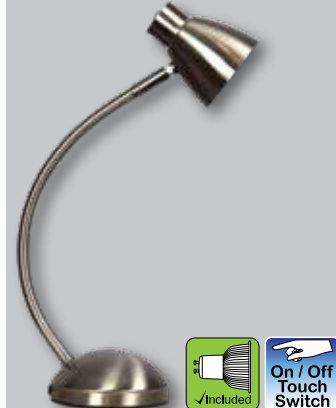

GU10 LED (Included)

LED

SL98751BC

Nex LED Touch

H38 BD11 P20

GU10 LED (included)

LED

SL98751GM