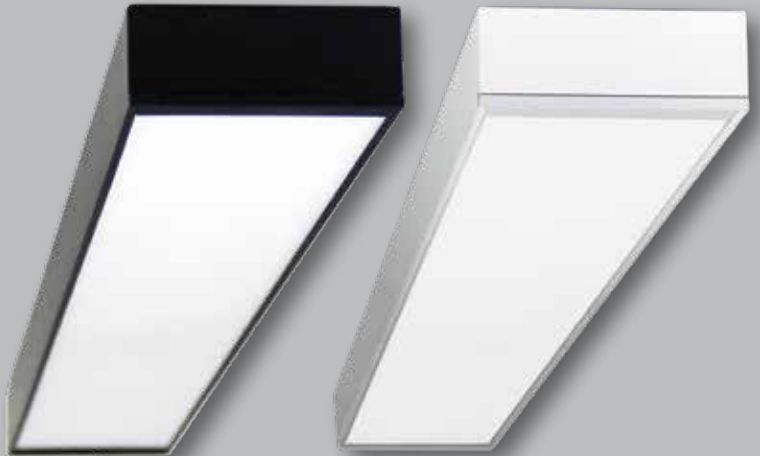

Vana.LED can be converted to a suspended fitting using the Suspension Kit OL60775WH (available separately).