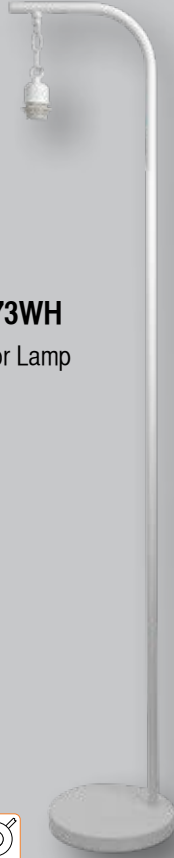

OL93773WH

Jess Floor Lamp
H160 BD25
E27 40w