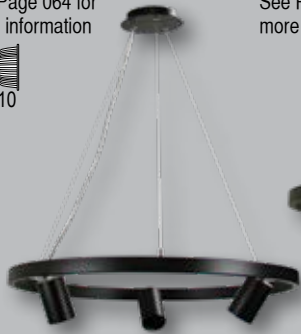

SPOTLIGHTS

OL56093BK

Pano 3lt
See Page 064 for more information