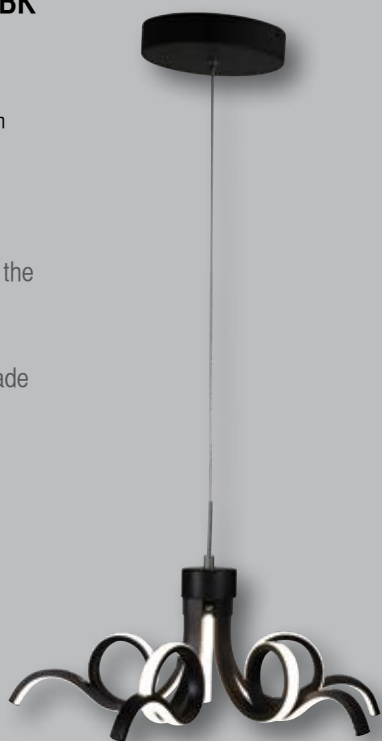

PENDANTS | designer LED

OL60973/50BK

Noodle 50
D50 S150
28w | CTS | 2300lm

The driver is mounted inside the ceiling canopy. CTS (Colour Temperature Selection) is made at installation.