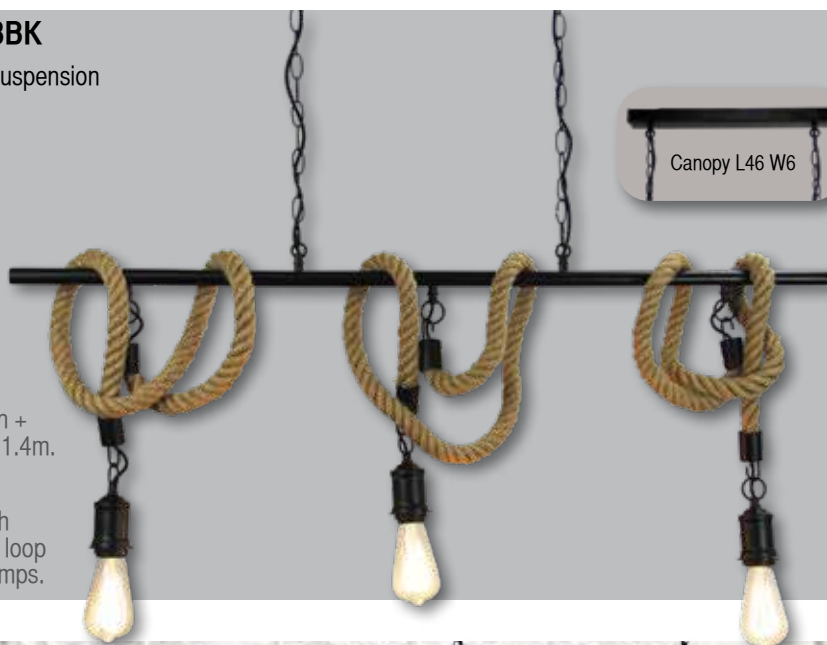

SL65013BK

Rope 3lt Suspension

W110 S250

E27 40w x 3

1m Chain suspension + each rope 1.4m.

Shown with LED ST64 loop filament lamps.

Canopy L46 W6