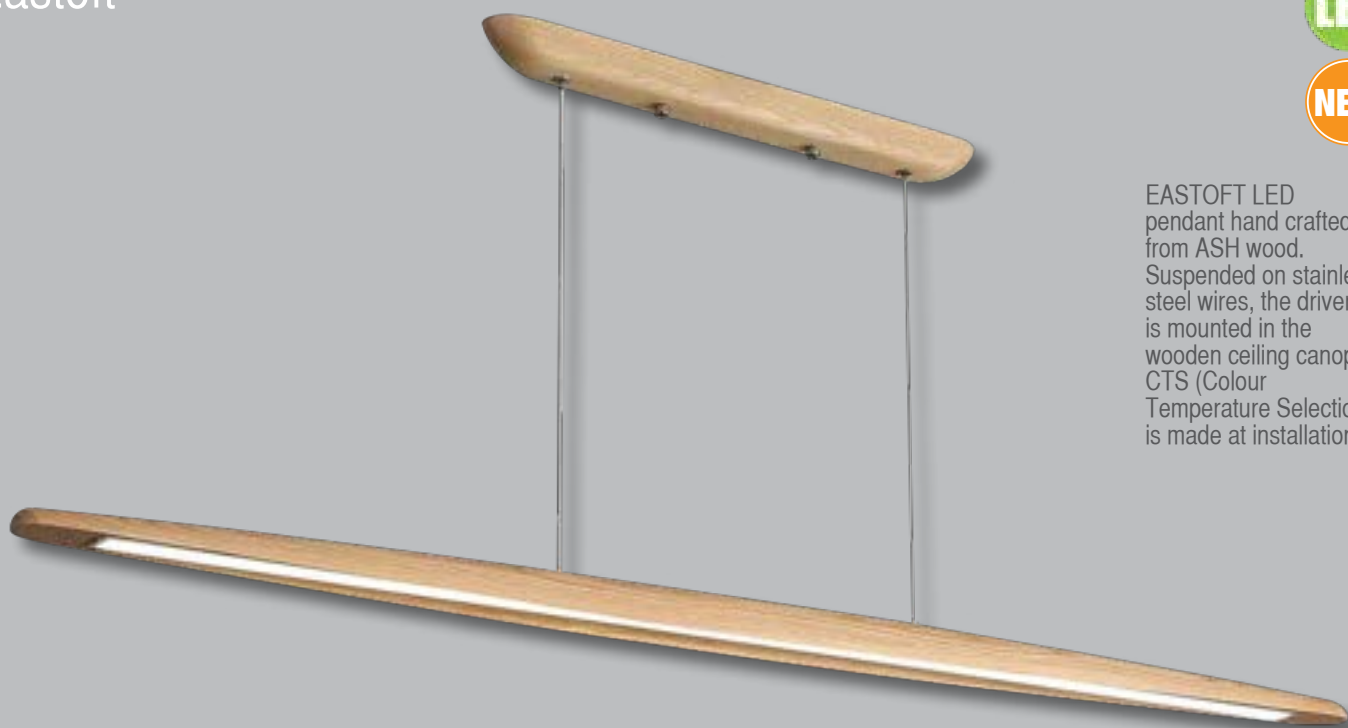

OL60625/1500SB

Shard LED 30w Pendant Satin Brass

L150 H2.8 W3 S180

CTS | >Ra82 | >1800lm

PENDANTS | linear LED

Eastoft

LED

NEW

EASTOFT LED pendant hand crafted from ASH wood. Suspended on stainless steel wires, the driver is mounted in the wooden ceiling canopy. CTS (Colour Temperature Selection) is made at installation.

OL60630/1300