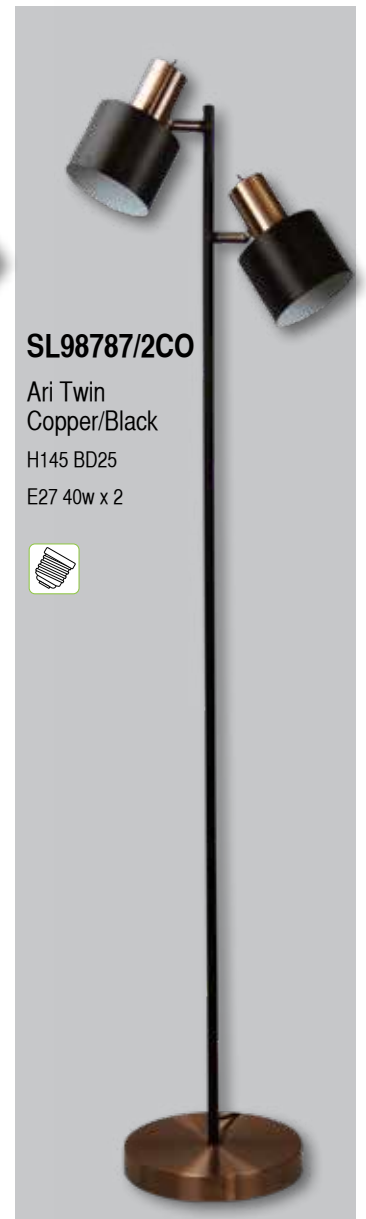

LAMPS | task

The Ari features
switch on the head.

Head Dimensions
Table Lamp L18 D12
Single Floor Lamp L22 D15
Twin Floor Lamp L18 D12