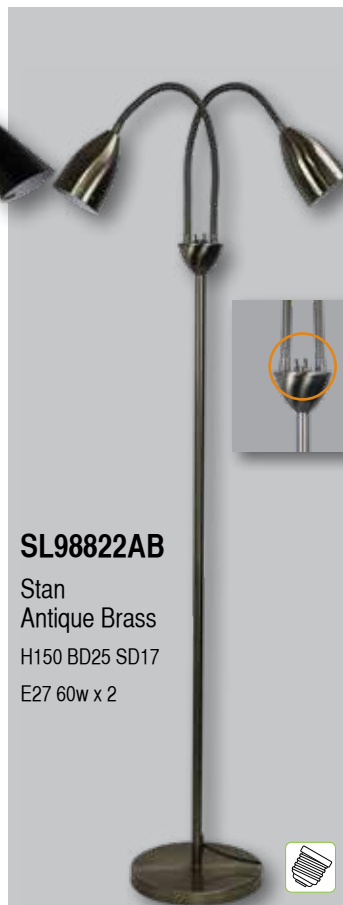

SL98822AB

Stan
Antique Brass

H150 BD25 SD17

E27 60w x 2