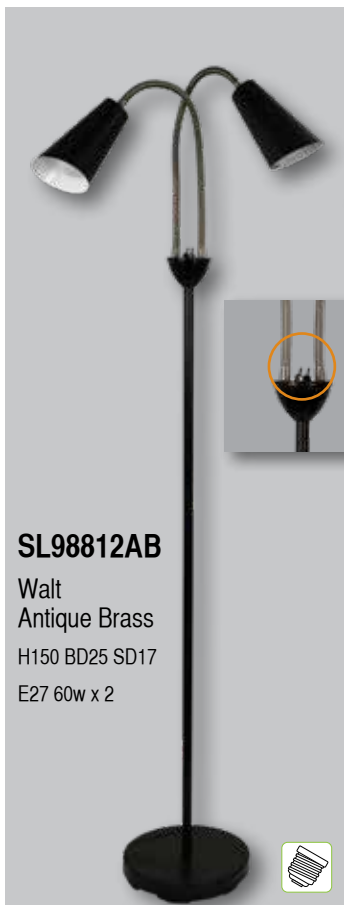

SL98572AB

Vespa Twin
Antique Brass

H150 BD25 SD16

E27 60w x 2

SL98572WH

Vespa Twin
White

H150 BD25 SD16

E27 60w x 2

The Vespa features individually switched heads. (Heads L26 D16)

SL98812AB

Walt
Antique Brass

H150 BD25 SD17

E27 60w x 2

SL98812BC

Walt
Brushed Chrome

H150 BD25 SD17