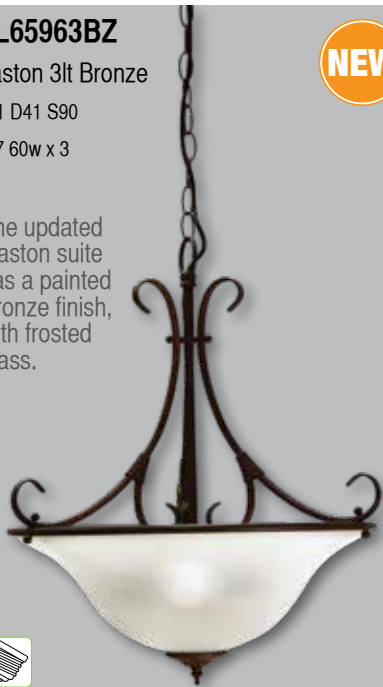

PENDANTS | traditional

OL65963BZ

Gaston 3lt Bronze

H51 D41 S90

E27 60w x 3

NEW

The updated Gaston suite has a painted Bronze finish, with frosted glass.