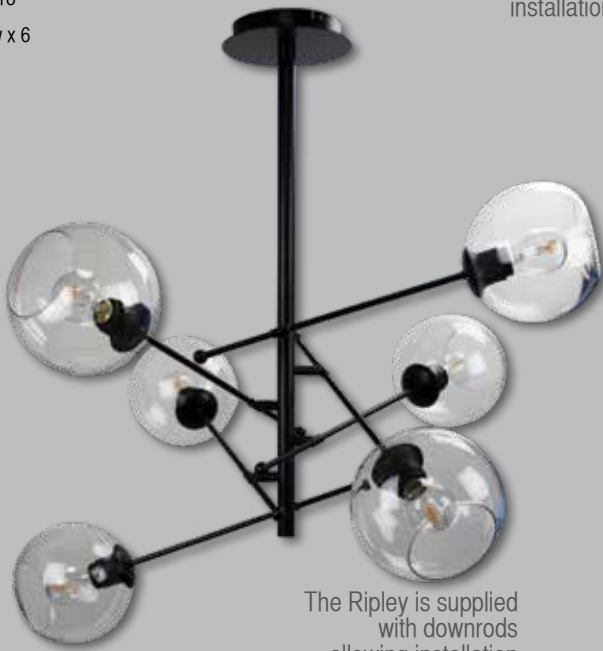

Satin black with smoke glass balls

PENDANTS | satellite

SL64415/6BK

Ripley 6lt Pendant

D90 H110

Glass D18

E27 42w x 6

The arms on the Ripley pendant are adjustable at installation.

The Ripley is supplied with downrods allowing installation at 58 or 110cm.

Clear glass

SL64406BK

Chelsea 6lt Black

H55 W85 S180

E27 42w x 6

Shown with G95 globe (not included)

Each arm on the Chelsea is adjustable.