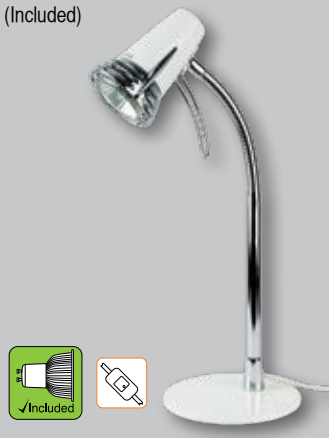

SL92997WH

Scoot LED Desk Lamp

H35 BD12 P17

GU10 LED
(Included)

LED