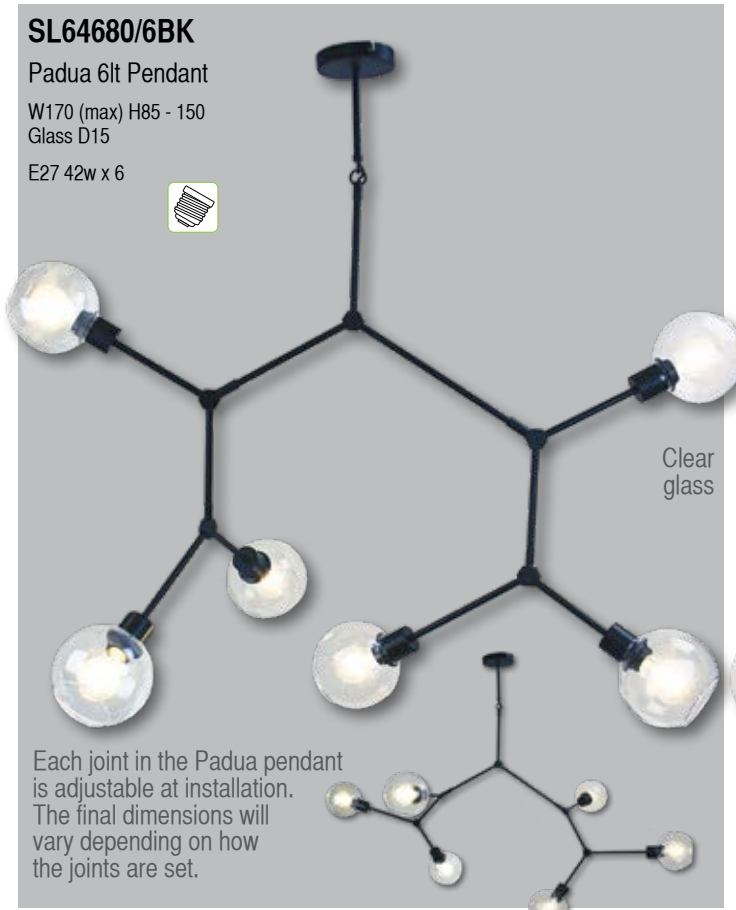

E27 42w x 10

Shown with G125 matt opal bulbs

SL64680/6BK

Padua 6lt Pendant

W170 (max) H85 - 150
Glass D15

E27 42w x 6

Clear glass

Each joint in the Padua pendant is adjustable at installation. The final dimensions will vary depending on how the joints are set.