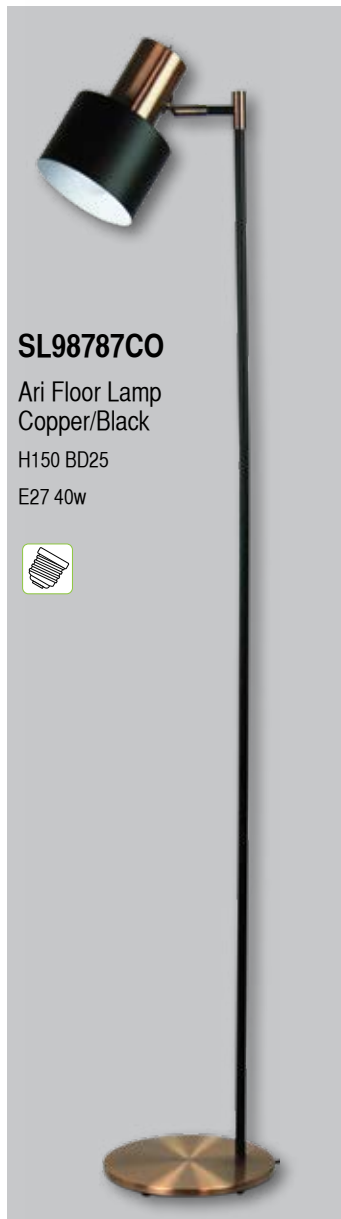

LAMPS | task

The Ari features
switch on the head.

Head Dimensions
Table Lamp L18 D12
Single Floor Lamp L22 D15
Twin Floor Lamp L18 D12