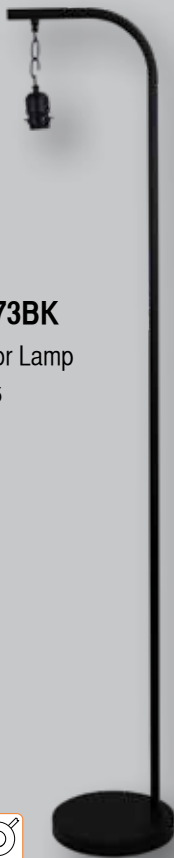

OL93773BK

Jess Floor Lamp
H160 BD25
E27 40w