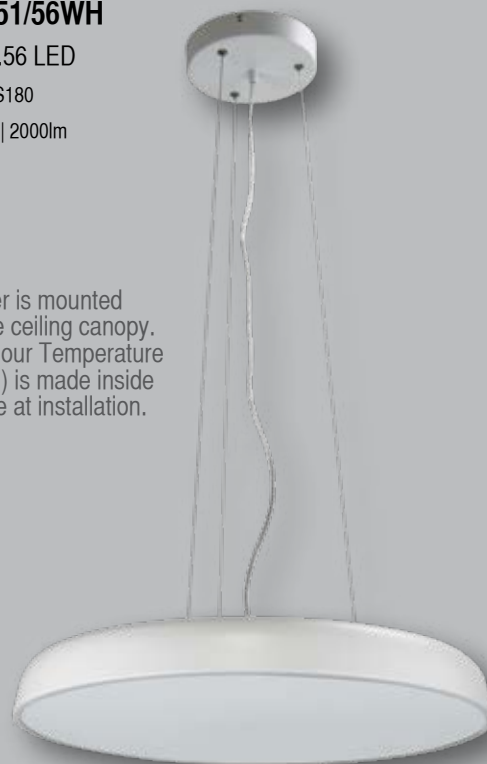

The driver is mounted inside the ceiling canopy. CTS (Colour Temperature Selection) is made inside the shade at installation.

OL60451/56WH

Madison.56 LED

D56 H6.5 S180

36w | CTS | 2000lm

The driver is mounted inside the ceiling canopy. CTS (Colour Temperature Selection) is made inside the shade at installation.