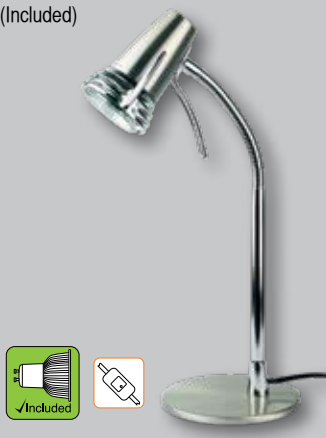

H35 BD12 P17

GU10 LED
(Included)

LED

SL92997BC

Scoot LED Desk Lamp

H35 BD12 P17

GU10 LED
(Included)

LED