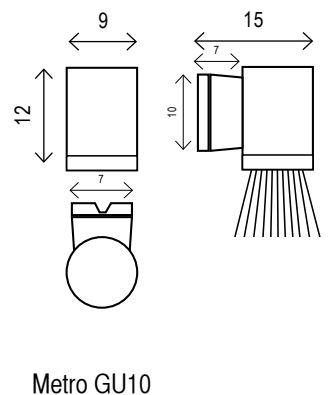

SG71201BK
Kube GU10 Black
H9 W8 P11.5
GU10 35w

IP65

SG71301BK
Metro GU10 Black
H12 W9 P15
GU10 35w

IP65

SG71202BK
Kube GU10 Twin Black
H18 W8 P11.5
GU10 35w x 2

IP65

SG71302BK
Metro GU10 Twin Black
H23.5 W9 P15
GU10 35w x 2

IP65

SG70570BK
Primo Black
D27 P11
E27 60w

IP65

SG70570WH
Primo White
D27 P11
E27 60w

IP65