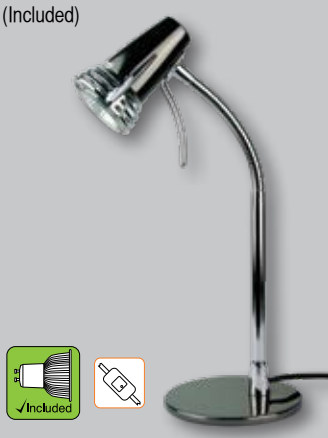

LED

SL92997GM

Scoot LED Desk Lamp

H35 BD12 P17

GU10 LED
(Included)

LED

SL92997BK

Scoot LED Desk Lamp