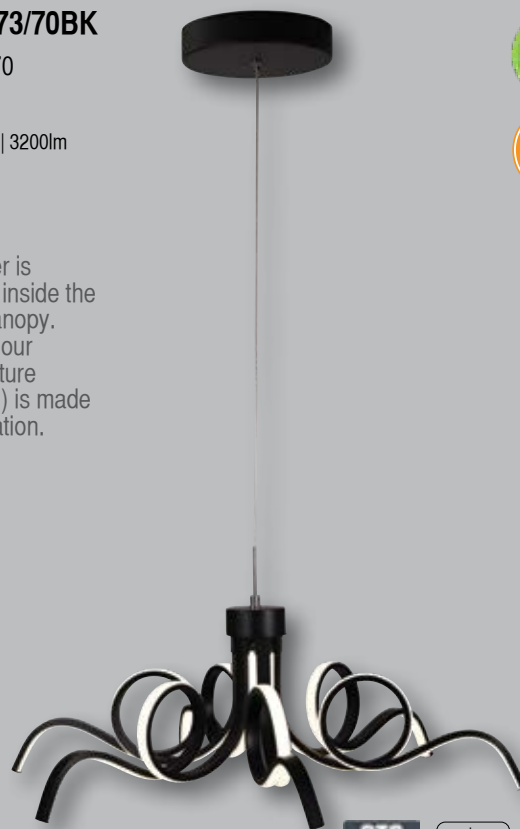

OL60973/70BK

Noodle 70
D70 S150
42w | CTS | 3200lm

The driver is mounted inside the ceiling canopy. CTS (Colour Temperature Selection) is made at installation.