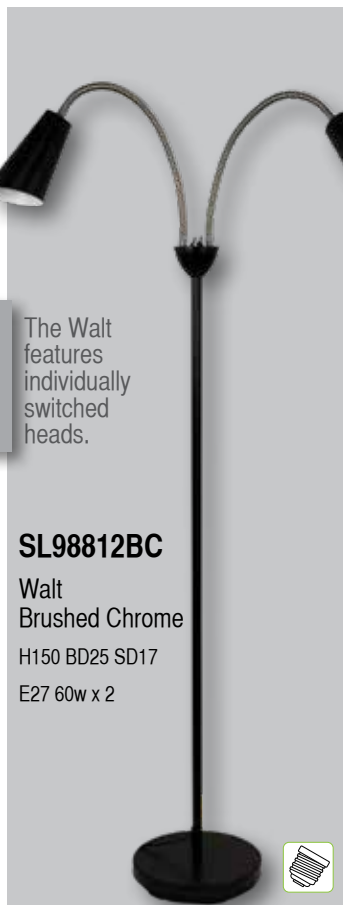

SL98572AB

Vespa Twin
Antique Brass

H150 BD25 SD16

E27 60w x 2

SL98572WH

Vespa Twin
White

H150 BD25 SD16

E27 60w x 2

The Vespa features individually switched heads. (Heads L26 D16)

SL98812AB

Walt
Antique Brass

H150 BD25 SD17

E27 60w x 2

SL98812BC

Walt
Brushed Chrome

H150 BD25 SD17