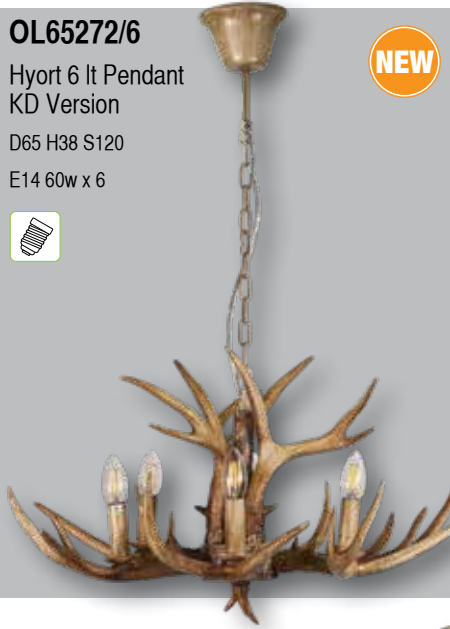

PENDANTS | designer

OL65272/6

Hyort 6 Lt Pendant
KD Version

D65 H38 S120

E14 60w x 6

NEW

OL65273/2

Hyort 2 Lt Wall Light