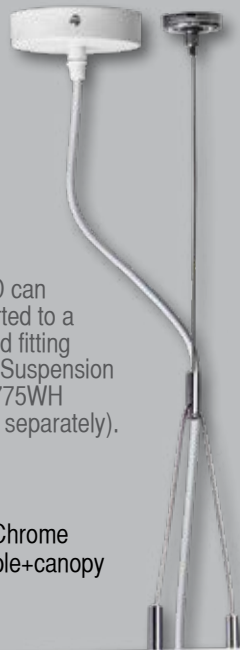

Vana.LED can be converted to a suspended fitting using the Suspension Kit OL60775WH (available separately).