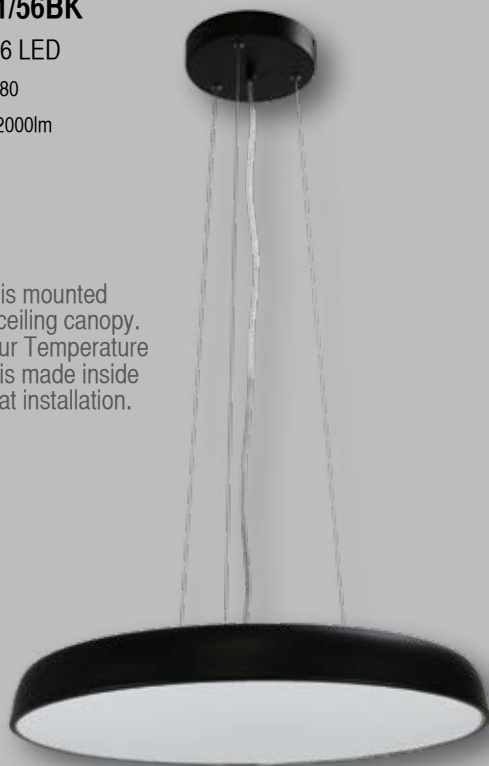

OL60451/56BK

Madison.56 LED

D56 H6.5 S180

36w | CTS | 2000lm

The driver is mounted inside the ceiling canopy. CTS (Colour Temperature Selection) is made inside the shade at installation.