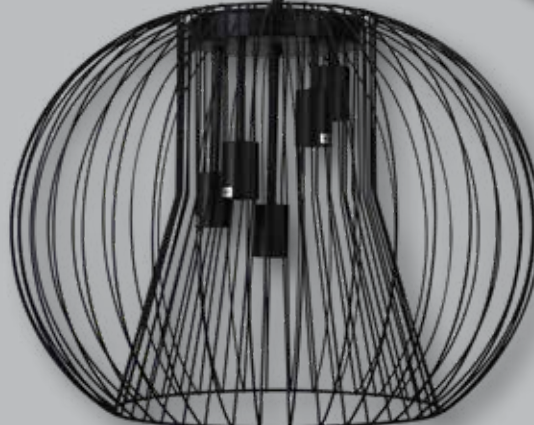

Cloth covered cord

OL68752/5BK

Malo.60

D59 H45 S200

E27 42w x 5

Cloth covered cord

OL68750/1WH

Malo.35