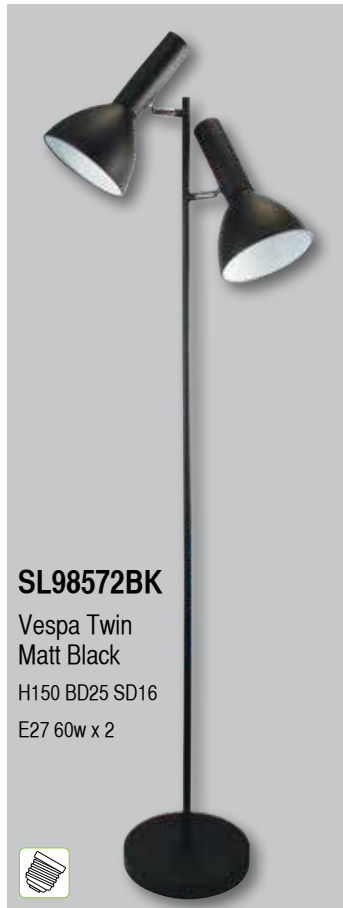

H195 P120 BD32 SD30

E27 42w

The Over features a clear acrylic shade on an adjustable knuckle joint.

Shown here with G125 opal matt LED lamp.

SL91207AB

Over Floor Lamp
Antique Brass

H195 P120 BD32 SD30

E27 42w

SL91201BK

Dome Floor Lamp

H170 P95 BD32

Shade D30

E27 60w

SL91201CH

Dome Floor Lamp

H170 P95 BD32

Shade D30

E27 60w

SL91201AB

Dome Floor Lamp

H170 P95 BD32

Shade D30

E27 60w

LAMPS | task floor

SL98572BC

Vespa Twin
Brushed Chrome

H150 BD25 SD16

E27 60w x 2

SL98572BK

Vespa Twin
Matt Black

H150 BD25 SD16

E27 60w x 2