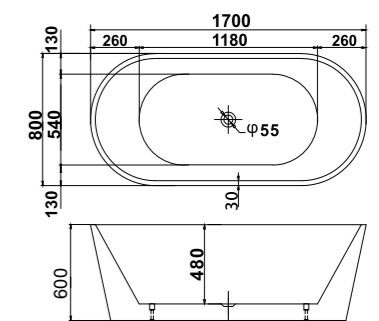

MODEL: VU537-1500
size: 1500x750x600mm

MODEL: VU537-1700
size: 1700x800x600mm

MODEL: VU816BW-1500

size: 1500x750x600mm

MODEL: VU816BW-1700

size: 1700x800x600mm

MODEL: VU816-1400
size: 1400x700x600mm

MODEL: VU816-1500
size: 1500x750x600mm

MODEL: VU816-1700
size: 1700x800x600mm

MODEL: VU835-1500
size: 1500x800x600mm

MODEL: VU835-1700
size: 1700x800x600mm

MODEL: VU182-1500
size: 1500x800x780mm

MODEL: VU182-1700
size: 1680x800x800mm

MODEL: VU182-1800
size: 1800x850x800mm

MODEL: VU708 -1300
size: 1300x700x580mm

MODEL: VU708 -1500
size: 1500x750x580mm

MODEL: VU708 -1700
size: 1700x800x580mm

MODEL: VU754L-1500
size: 1500x750x610mm

MODEL: VU754L-1700
size: 1700x750x610mm

MODEL: VU754R-1500
size: 1500x750x610mm

MODEL: VU754R-1700
size: 1700x750x610mm

MODEL: VU720
size: 1600x800x580mm

MODEL: VU899-150
size: 1500x740x700mm

MODEL: VU899-170
size: 1700x740x700mm

MODEL: VY-1700
size:1700x780x450mm

MODEL: VB-150
size:1500x700x420mm