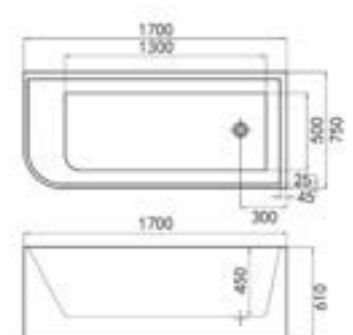

MODEL: VU816-1700
size: 1700x800x600mm

MODEL: VU835-1500
size: 1500x800x600mm

MODEL: VU835-1700
size: 1700x800x600mm

MODEL: VU182-1500
size: 1500x800x780mm

MODEL: VU182-1700
size: 1680x800x800mm

MODEL: VU182-1800
size: 1800x850x800mm

MODEL: VU708 -1300
size: 1300x700x580mm

MODEL: VU708 -1500
size: 1500x750x580mm

MODEL: VU708 -1700
size: 1700x800x580mm

MODEL: VU754L-1500
size: 1500x750x610mm

MODEL: VU754L-1700
size: 1700x750x610mm

MODEL: VU754R-1500
size: 1500x750x610mm

MODEL: VU754R-1700
size: 1700x750x610mm

MODEL: VU720
size: 1600x800x580mm

MODEL: VU899-150
size: 1500x740x700mm

MODEL: VU899-170
size: 1700x740x700mm

MODEL: VY-1700
size:1700x780x450mm

MODEL: VB-150
size:1500x700x420mm

MODEL: VB-170
size:1700x700x420mm

MODEL: Vk-150
size:1525x730x440mm

MODEL: Vk-170
size:1675x730x440mm

MODEL: Vk-180
size:1795x760x490mm

MODEL: VS-140
size:1400x700x410mm