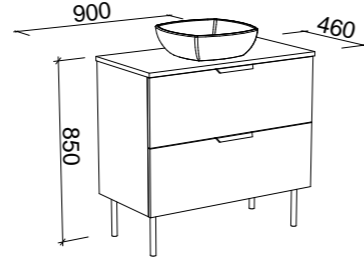

On Legs

CABINET WITH	SKU	RRP
20mm SilkSurface Top with White Gloss Above Counter Ceramic Basin	SHC-V-900-C-SSA-W	$3,225
20mm SilkSurface Top with White Gloss Under Counter Ceramic Basin	SHC-V-900-C-SSU-W	$3,225
20mm Caesarstone Top with White Gloss Above Counter Ceramic Basin	SHC-V-900-C-STA-W	$3,239
20mm Caesarstone Top with White Gloss Under Counter Ceramic Basin	SHC-V-900-C-STU-W	$3,611
No Top	SHC-VCO-900-C-X-W	$2,110

CABINET WITH	SKU	RRP
20mm SilkSurface Top with White Gloss Above Counter Ceramic Basin	SHC-V-900-C-SSA-L	$3,320
20mm SilkSurface Top with White Gloss Under Counter Ceramic Basin	SHC-V-900-C-SSU-L	$3,320
20mm Caesarstone Top with White Gloss Above Counter Ceramic Basin	SHC-V-900-C-STA-L	$3,359
20mm Caesarstone Top with White Gloss Under Counter Ceramic Basin	SHC-V-900-C-STU-L	$3,731
No Top	SHC-VCO-900-C-X-L	$2,320