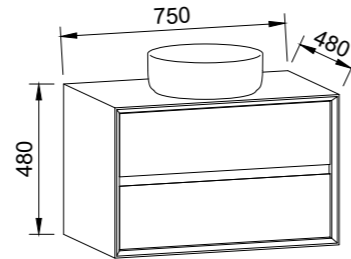

EMBRACE 750mm

Wall Hung

CABINET WITH	SKU	RRP
20mm SilkSurface Top with White Gloss Above Counter Ceramic Basin	EMB-V-750-C-SSA-W	$3,750