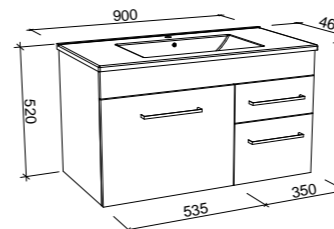

INDIANA 900mm

Wall Hung

CABINET WITH	SKU	RRP
Alpha Ceramic Top	IND-V-900-C-APH-W	$1,170
No Top	IND-VCO-900-C-X-W	$944

Floor Standing