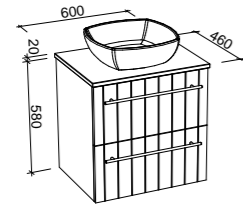

Henley

G GOLD INCLUSIONS

HENLEY 600mm

Wall Hung

CABINET WITH	SKU	RRP
20mm SilkSurface Top with White Gloss Above Counter Ceramic Basin	HEN-V-600-C-SSA-W	$2,645
20mm SilkSurface Top with White Gloss Under Counter Ceramic Basin	HEN-V-600-C-SSU-W	$2,645
20mm Caesarstone Top with White Gloss Above Counter Ceramic Basin	HEN-V-600-C-STA-W	$2,745
20mm Caesarstone Top with White Gloss Under Counter Ceramic Basin	HEN-V-600-C-STU-W	$3,029
No Top	HEN-VCO-600-C-X-W	$1,739

Floor Standing