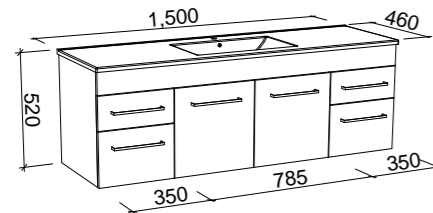

INDIANA 1500mm SINGLE BOWL

Wall Hung

CABINET WITH	SKU	RRP
Alpha Ceramic Top	IND-V-1500-C-APH-W	$3,191
No Top	IND-VCO-1500-C-X-W	$1,865

Floor Standing