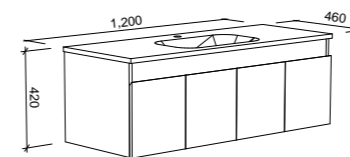

ROCKFORD 1200mm

Wall Hung

CABINET WITH	SKU	RRP
Haven Matt Dolomite Top	RKF-V-1200-C-HVN-W	$1,365
Quest Gloss Dolomite Top	RKF-V-1200-C-QUE-W	$1,365
No Top	RKF-VCO-1200-C-X-W	$899