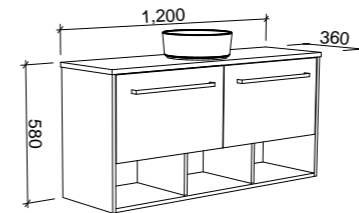

KARLIE 1200mm

Wall Hung

CABINET WITH	SKU	RRP
20mm SilkSurface Top with White Gloss Above Counter Ceramic Basin	KAR-V-1200-C-SSA-W	$2,874
20mm SilkSurface Top with White Gloss Ceramic Mini Under Counter Basin	KAR-V-1200-C-SSU-W	$2,874
20mm Caesarstone Top with White Gloss Above Counter Ceramic Basin	KAR-V-1200-C-STA-W	$3,181
20mm Caesarstone Top with White Gloss Mini Under Counter Ceramic Basin	KAR-V-1200-C-STU-W	$3,181
No Top	KAR-VCO-1200-C-X-W	$1,638