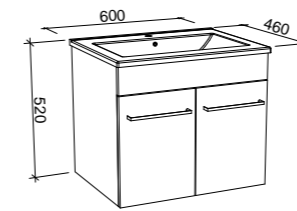

INDIANA 600mm

Wall Hung

CABINET WITH	SKU	RRP
Alpha Ceramic Top	IND-V-600-C-APH-W	$840
No Top	IND-VCO-600-C-X-W	$671

Floor Standing