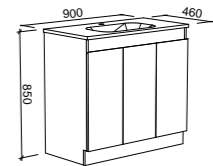

CABINET WITH	SKU	RRP
Haven Matt Dolomite Top	RKF-V-900-C-HVN-F	$1,250
Quest Gloss Dolomite Top	RKF-V-900-C-QUE-F	$1,250
No Top	RKF-VCO-900-C-X-F	$866

Floor Standing