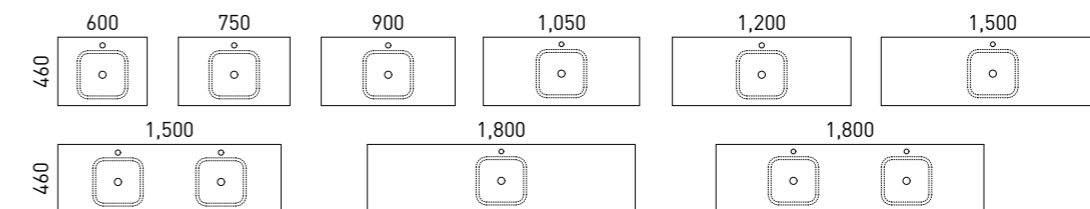

[01.] Henley Vanity 1500mm | HEN-V-1500-D-SSA-W | $5,005 Olive Satin Cabinet with Calcutta Snow SilkSurface Top and Brushed Gold Luxe Stainless Steel Basins | Shown with Basin Colour Upgrade | UPG-OPT-STAINLESS | ADD $354 per basin | Shown with Under Cabinet Vanity Lighting | LED-L-UNDERCAB-V | ADD $391 **[02.] Henley Vanity 900mm** | HEN-V-900-C-SSA-F | $3,244 Light Grey Satin Cabinet with Arctic White SilkSurface Top and White Gloss Allure Ceramic Basin **[03.] Henley Vanity 1800mm** | HEN-V-1800-D-SSA-W | $5,159 Black Satin Cabinet with Grigio Stone SilkSurface Top and Black Matt Allure Ceramic Basins | Shown with Basin Colour Upgrade | UPG-OPT-BASCOLOUR | ADD $144 per basin | Shown with Cabinet Front Upgrade | ROU-OPT-DOCKLAND | ADD $176 per drawer | Shown with Under Cabinet Vanity Lighting | LED-L-UNDERCAB-V | ADD $391 **[04.] Henley Vanity 600mm** | HEN-V-600-C-SSU-W | $2,645 White Satin Cabinet with Stratiss SilkSurface Top and White Gloss Allure Under Counter Ceramic Basin **Please refer to pricelist pages for all available options.**