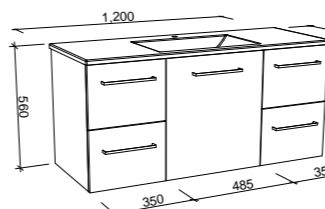

CARLO 1200mm

Wall Hung

CABINET WITH	SKU	RRP
Regal Mineral Composite Top	CAR-V-1200-C-REG-W	$2,418
Alpha Ceramic Top	CAR-V-1200-C-APH-W	$2,418
Haven Dolomite Top	CAR-V-1200-C-HVN-W	$2,418
Quest Dolomite Top	CAR-V-1200-C-QUE-W	$2,418
Grand Mineral Composite Top	CAR-V-1200-C-GND-W	$2,624
No Top	CAR-VCO-1200-C-X-W	$1,740

Floor Standing