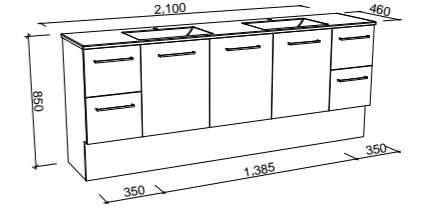

## CARLO 2100mm DOUBLE BOWL

Wall Hung

CABINET WITH	SKU	RRP
Regal Mineral Composite Top	CAR-V-2100-D-REG-W	\$5,232
No Top	CAR-VCO-2100-D-X-W	\$2,505

Floor Standing

CABINET WITH	SKU	RRP
Regal Mineral Composite Top	CAR-V-2100-D-REG-F	\$5,537
No Top	CAR-VCO-2100-D-X-F	\$2,825