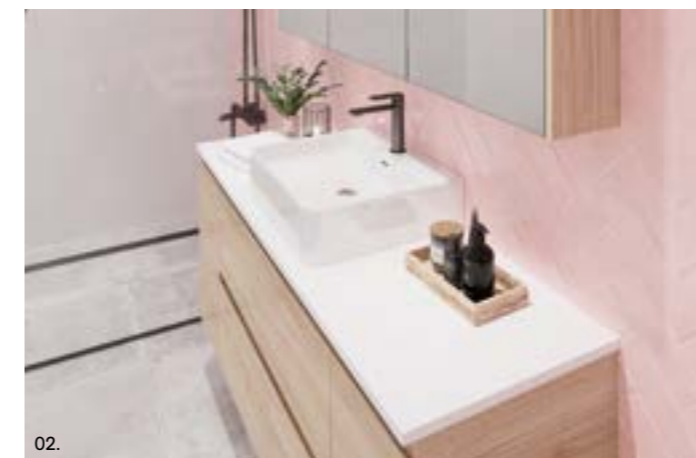

[01.] Marshall Vanity 1500mm | MAR-V-1500-D-STA-W | $3,827 Oxidised Beamwood Cabinet with Pure White Caesarstone Top and White Gloss Allure Ceramic Basins | Shown with Under Cabinet Vanity Lighting | LED-L-UNDERCAB-V | ADD $391 **[02.] Marshall Vanity 1500mm** | MAR-V-1500-C-SSA-W | $3,494 Tassie Oak Cabinet with Calcutta Snow SilkSurface Top and White Gloss Iconic 500 Ceramic Basin **[03.] Marshall Vanity 900mm** | MAR-V-900-R-STA-W | $2,777 White Satin Cabinet with White Attica Caesarstone Top and Diamond White Gloss Ceramic Basin **[04.] Marshall Vanity 1200mm** | MAR-V-1200-R-SSA-W | $2,894 Rural Oak Cabinet with Bianco Pearl SilkSurface Top and White Gloss Myrtle Ceramic Basin **[05.] Marshall Vanity 1500mm** | MAR-V-1500-C-SSA-W | $3,494 Tassie Oak Cabinet with Calcutta Snow SilkSurface Top and White Gloss Iconic 500 Ceramic Basin **Please refer to pricelist pages for all available options.**

*Selected sizes. See page 258 for Vanity Top Collection.