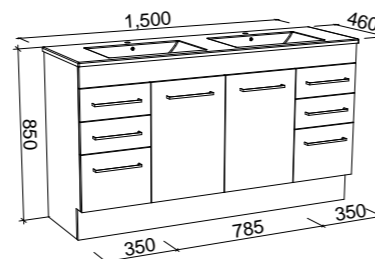

## INDIANA 1500mm DOUBLE BOWL

Wall Hung

CABINET WITH	SKU	RRP
Alpha Ceramic Top	IND-V-1500-D-APH-W	\$3,341
No Top	IND-VCO-1500-D-X-W	\$1,865

Floor Standing

CABINET WITH	SKU	RRP
Alpha Ceramic Top	IND-V-1500-D-APH-F	\$3,531
No Top	IND-VCO-1500-D-X-F	\$2,053