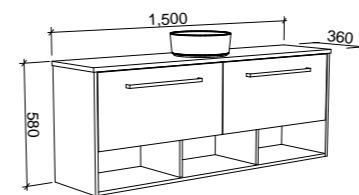

KARLIE 1500mm SINGLE BOWL

Wall Hung

CABINET WITH	SKU	RRP
20mm SilkSurface Top with White Gloss Above Counter Ceramic Basin	KAR-V-1500-C-SSA-W	$3,631
20mm SilkSurface Top with White Gloss Ceramic Mini Under Counter Basin	KAR-V-1500-C-SSU-W	$3,631
20mm Caesarstone Top with White Gloss Above Counter Ceramic Basin	KAR-V-1500-C-STA-W	$3,761
20mm Caesarstone Top with White Gloss Mini Under Counter Ceramic Basin	KAR-V-1500-C-STU-W	$3,761
No Top	KAR-VCO-1500-C-X-W	$2,001

Floor Standing