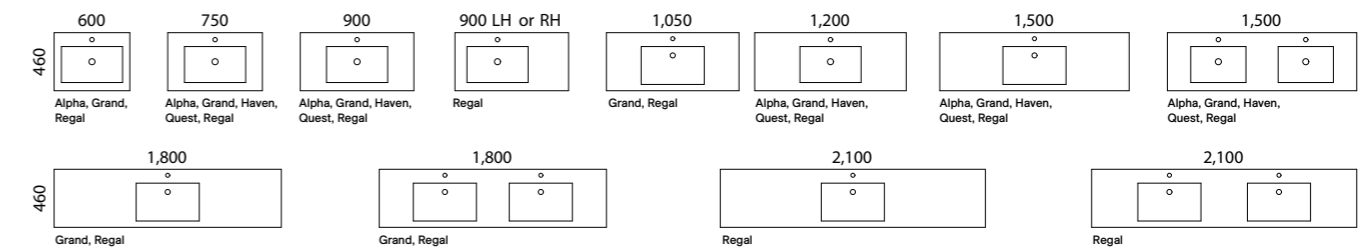

Available in wall hung, floor standing and on legs.

- Top options include:
  - 20mm integrated tops - Alpha\*, Regal, Haven\* or Quest\*
  - 70mm integrated top - Grand\*

02.

03.

**[01.] Carlo Vanity 1800mm** | CAR-V-1800-D-REG-W | \$3,807 Planked Urban Oak Cabinet with Regal Mineral Composite Top **[02.] Carlo Vanity 1500mm** | CAR-V-1500-C-GND-F | \$3,588 Estella Oak Cabinet with Grand Mineral Composite Top **[03.] Carlo Vanity 1200mm** | CAR-V-1200-C-HVN-W | \$2,418 White Satin Cabinet with Haven Matt Dolomite Top **Please refer to pricelist pages for all available options.**