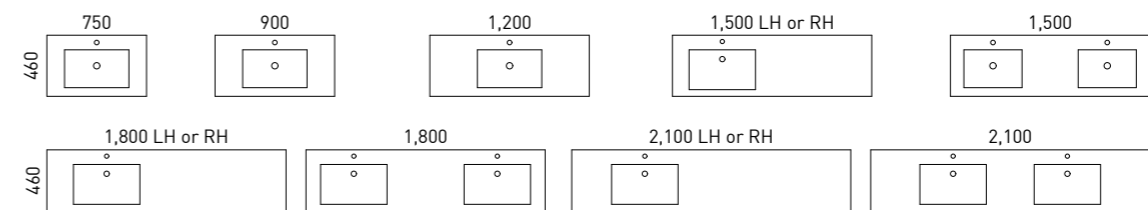

Available in wall hung, floor standing and on legs.

- Top options include:
  - 20mm SilkSurface or Caesarstone slab top with above counter basin/s

02.

03.

04.

**[01.] Taylor Vanity 1200mm** | TAY-V-1200-C-STA-W | \$2,951 Emerald Green Satin Cabinet with White Attica Caesarstone Top and White Gloss Enchant Ceramic Basin **[02.] Taylor Vanity 1800mm** | TAY-V-1800-D-SSA-W | \$3,652 Classic Oak Cabinet with Calcutta Snow SilkSurface Top and White Gloss Allure Ceramic Basins **[03.] Taylor Vanity 1500mm** | TAY-V-1500-D-SSA-F | \$3,778 Dark Grey Satin Cabinet with Arctic White SilkSurface Top and White Gloss Feather Ceramic Basins **[04.] Taylor Vanity 900mm** | TAY-V-900-C-SSA-W | \$2,235 White Painted Wood Cabinet with Arctic White SilkSurface Top and White Gloss Allure Ceramic Basin **Please refer to pricelist pages for all available options.**