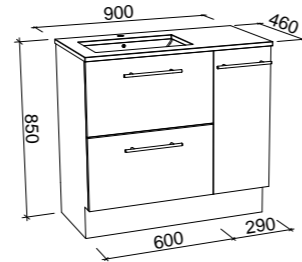

Floor Standing

CABINET WITH	SKU	RRP
20mm SilkSurface Top with White Gloss Above Counter Ceramic Basin Left-hand Offset	MAR-V-900-L-SSA-W	$2,620
20mm SilkSurface Top with White Gloss Under Counter Ceramic Basin Left-hand Offset	MAR-V-900-L-SSU-W	$2,620
20mm Caesarstone Top with White Gloss Above Counter Ceramic Basin Left-hand Offset	MAR-V-900-L-STA-W	$2,777
20mm Caesarstone Top with White Gloss Under Counter Ceramic Basin Left-hand Offset	MAR-V-900-L-STU-W	$3,060
No Top Left-hand Offset	MAR-VCO-900-L-X-W	$1,527

CABINET WITH	SKU	RRP
20mm SilkSurface Top with White Gloss Above Counter Ceramic Basin Left-hand Offset	MAR-V-900-L-SSA-F	$2,704
20mm SilkSurface Top with White Gloss Under Counter Ceramic Basin Left-hand Offset	MAR-V-900-L-SSU-F	$2,704
20mm Caesarstone Top with White Gloss Above Counter Ceramic Basin Left-hand Offset	MAR-V-900-L-STA-F	$2,861
20mm Caesarstone Top with White Gloss Under Counter Ceramic Basin Left-hand Offset	MAR-V-900-L-STU-F	$3,144
No Top Left-hand Offset	MAR-VCO-900-L-X-F	$1,618

NOTE: Available with offset bowl above drawers only. Right-hand offset also available. Order by replacing -L- with -R- in the relevant SKU.