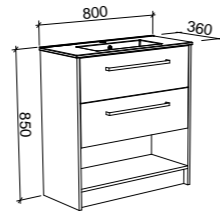

CABINET WITH	SKU	RRP
Urban Ceramic Top	KAR-V-800-C-URB-F	$2,176
No Top	KAR-VCO-800-C-X-F	$1,656

Floor Standing