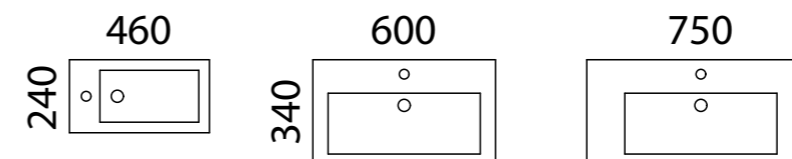

[01.] Ensuite Vanity 460mm | ENS-V-460-L-ENS-W | $900 Boston Oak Cabinet with Ensuite Mineral Composite Top [02.] Ensuite Vanity 750mm | ENS-V-750-C-ENS-F | $1,512 White Satin Cabinet with Ensuite Mineral Composite Top **Please refer to pricelist pages for all available options.**