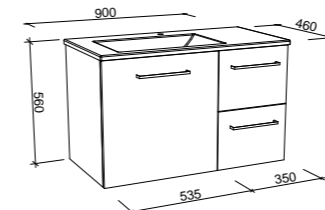

CARLO 900mm OFFSET BOWL

Wall Hung

CABINET WITH	SKU	RRP
Regal Mineral Composite Top Left-hand Offset	CAR-V-900-L-REG-W	$1,681
No Top Left-hand Offset	CAR-VCO-900-L-X-W	$1,681

NOTE: Right-hand offset also available. Order by replacing **-L-** with **-R-** in the relevant SKU.

Floor Standing