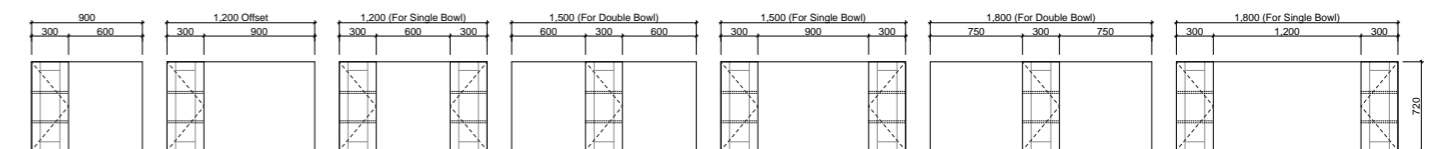

03. Classic Shaker

04. Sussex Shaker

All cabinets 166mm deep.