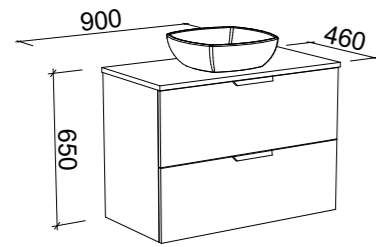

SUTHERLAND HOUSE 900mm

Wall Hung