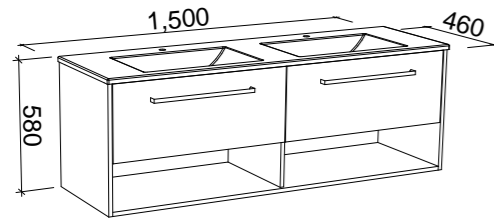

Kansas

G GOLD INCLUSIONS

KANSAS 1500mm DOUBLE BOWL

Wall Hung