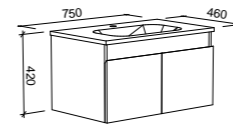

## ROCKFORD 750mm

Wall Hung

CABINET WITH	SKU	RRP
Haven Matt Dolomite Top	RKF-V-750-C-HVN-W	\$1,025
Quest Gloss Dolomite Top	RKF-V-750-C-QUE-W	\$1,025
No Top	RKF-VCO-750-C-X-W	\$661