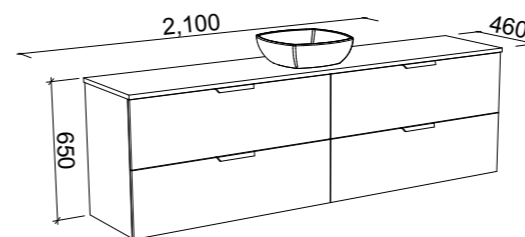

SUTHERLAND HOUSE 2100mm SINGLE BOWL

Wall Hung