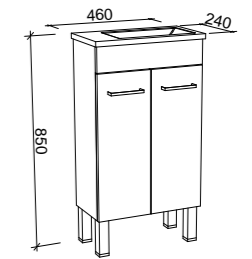

CABINET WITH	SKU	RRP
Ensuite Mineral Composite Top Left-hand Offset	ENS-V-460-L-ENS-L	$1,103
No Top Left-hand Offset	ENS-VCO-460-L-X-L	$851

NOTE: Right-hand offset also available. Order by replacing -L- with -R- in the relevant SKU.