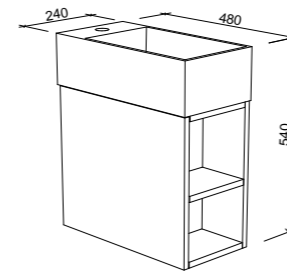

LOTTIE 480mm

Wall Hung

CABINET WITH	SKU	RRP
Liberty Ceramic Top Left-hand Offset	LOT-V-480-L-LIB-W	$763
No Top Left-hand Offset	LOT-VCO-480-L-X-W	$567

Floor Standing