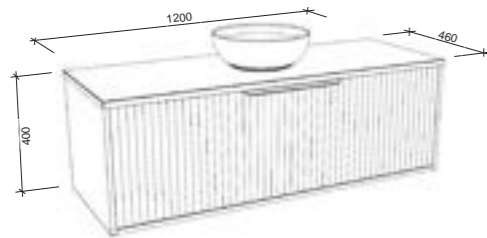

ELWOOD 1200mm

Wall Hung

CABINET WITH	SKU	RRP
20mm SilkSurface Top with White Gloss Above Counter Ceramic Basin	ELW-V-1200-C-SSA-W	$2,511
20mm SilkSurface Top with White Gloss Under Counter Ceramic Basin	ELW-V-1200-C-SSU-W	$2,661
20mm Caesarstone Top with White Gloss Above Counter Ceramic Basin	ELW-V-1200-C-STA-W	$2,842
20mm Caesarstone Top with White Gloss Under Counter Ceramic Basin	ELW-V-1200-C-STU-W	$3,126
No Top	ELW-VCO-1200-C-X-W	$1,252