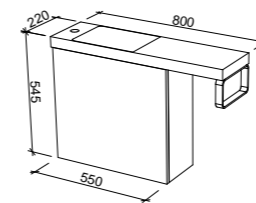

OSCAR 800mm TOP / 550mm CABINET

Wall Hung

CABINET WITH	SKU	RRP
Nano Top Left-hand Offset, Left-hand Tap Hole	OSC-V-8055-L-NAN-W	$973
No Top Left-hand Offset	OSC-VCO-550-L-X-W	$533

NOTE: Side fingerpull standard unless specified otherwise. Please specify hinge side upon ordering. Right-hand offset also available. Order by replacing -L- with -R- in the relevant SKU.