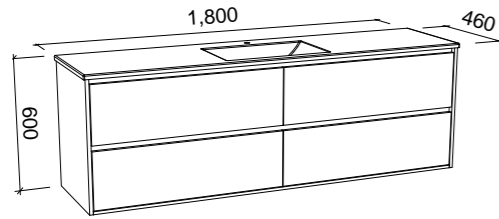

Grange

G GOLD INCLUSIONS

GRANGE 1800mm SINGLE BOWL

Wall Hung

CABINET WITH	SKU	RRP
Regal Mineral Composite Top	GRA-V-1800-C-REG-W	$3,882
20mm SilkSurface Top with White Gloss Above Counter Ceramic Basin	GRA-V-1800-C-SSA-W	$4,210
20mm SilkSurface Top with White Gloss Under Counter Ceramic Basin	GRA-V-1800-C-SSU-W	$4,210
20mm Caesarstone Top with White Gloss Above Counter Ceramic Basin	GRA-V-1800-C-STA-W	$4,710
20mm Caesarstone Top with White Gloss Under Counter Ceramic Basin	GRA-V-1800-C-STU-W	$5,462
No Top	GRA-VCO-1800-C-X-W	$2,493

Floor Standing