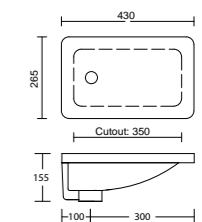

Mini Rectangle Under Counter White

With overflow to side.

- **WG** MRE-BS-425-WG-S | $220