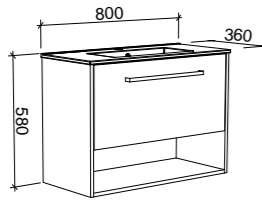

KARLIE 800mm

Wall Hung

CABINET WITH	SKU	RRP
Urban Ceramic Top	KAR-V-800-C-URB-W	$1,802
No Top	KAR-VCO-800-C-X-W	$1,260