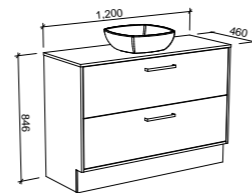

CABINET WITH	SKU	RRP
18mm Laminate Top with White Gloss Ceramic Above Counter Basin	DEL-V-1200-C-LMA-F	$2,755
No Top	DEL-VCO-1200-C-X-F	$2,083

Floor Standing