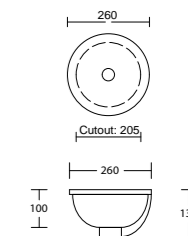

Mini Round Under Counter White

With overflow to front.

- **WG** MRO-BS-255-WG-S | $220