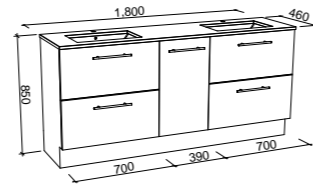

CABINET WITH	SKU	RRP
20mm SilkSurface Top with White Gloss Above Counter Ceramic Basin	MAR-V-1800-D-SSA-F	$4,012
20mm SilkSurface Top with White Gloss Under Counter Ceramic Basin	MAR-V-1800-D-SSU-F	$4,012
20mm Caesarstone Top with White Gloss Above Counter Ceramic Basin	MAR-V-1800-D-STA-F	$4,524
20mm Caesarstone Top with White Gloss Under Counter Ceramic Basin	MAR-V-1800-D-STU-F	$5,090
No Top	MAR-VCO-1800-D-X-F	$2,170

Floor Standing