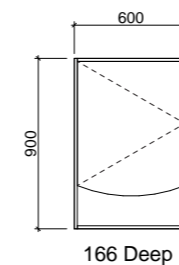

[01.] Pure Bliss Shaving Cabinet 600mm | PBS-SC-600-S-G | $883 each Light Pistachio Satin Cabinet Pure Bliss Platinum Shaving Cabinet 600mm | PBS-SC-600-S-P | $1,002 each [02.] Pure Bliss Shaving Cabinet 600mm | PBS-SC-600-S-G | $883 Dark Grey Satin Cabinet Pure Bliss Platinum Shaving Cabinet 600mm | PBS-SC-600-S-P | $1,002 Please refer to pricelist pages for all available options.