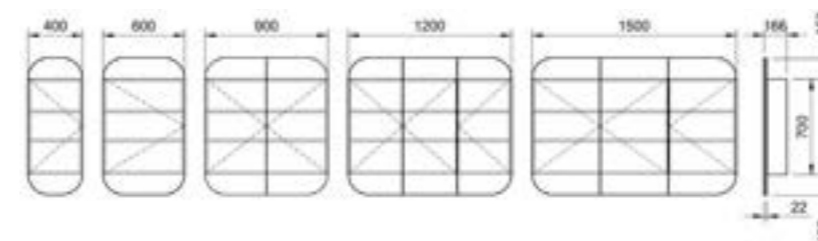

[01.] Jazz Arch Shaving Cabinet 1500mm | JZA-SC-1500-3-G | $1,666 White Satin Cabinet **Jazz Arch Platinum Shaving Cabinet 1500mm** | JZA-SC-1500-3-P | $1,784
[02.] Jazz Arch Shaving Cabinet 1500mm | JZA-SC-1500-3-G | $1,666 Olive Satin Cabinet **Jazz Arch Platinum Shaving Cabinet 1500mm** | JZA-SC-1500-3-P | $1,784
[03.] Jazz Arch Shaving Cabinet 600mm | JZA-SC-600-S-G | $1,100 each Light Grey Satin Cabinet **Jazz Arch Platinum Shaving Cabinet 600mm** | JZA-SC-600-S-P | $1,158 each [04.] Jazz Arch Shaving Cabinet 400mm | JZA-SC-400-S-G | $912 each Classic Oak Cabinet **Jazz Arch Platinum Shaving Cabinet 400mm** | JZA-SC-400-S-P | $964 each **Please refer to pricelist pages for all available options.**