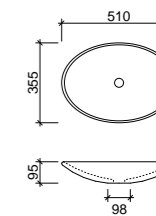

Feather Black

BKM FEA-BS-500-BKM-U | $364