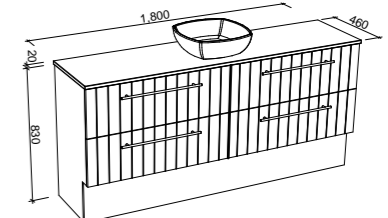

CABINET WITH	SKU	RRP
20mm SilkSurface Top with White Gloss Above Counter Ceramic Basin	HEN-V-1800-C-SSA-F	$4,974
20mm SilkSurface Top with White Gloss Under Counter Ceramic Basin	HEN-V-1800-C-SSU-F	$4,974
20mm Caesarstone Top with White Gloss Above Counter Ceramic Basin	HEN-V-1800-C-STA-F	$5,397
20mm Caesarstone Top with White Gloss Under Counter Ceramic Basin	HEN-V-1800-C-STU-F	$5,681
No Top	HEN-VCO-1800-C-X-F	$3,286