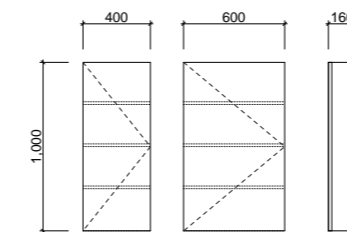

Experience cutting-edge style and functionality in your bathroom with the Jazz shaver! This contemporary rectangular masterpiece boasts a sleek, modern look that will elevate your bathroom. The practical mirror size and ample storage space ensure that both your morning routine and bathroom organisation are seamless.

- Upgrade to Platinum option with Luxe Graphite interior and glass internal shelves to match Platinum vanities
- Semi-recessed option available upon request
- Fully reversible (unless ordered with lighting or powerpoint)
- Optional under cabinet lighting available (additional charges apply)