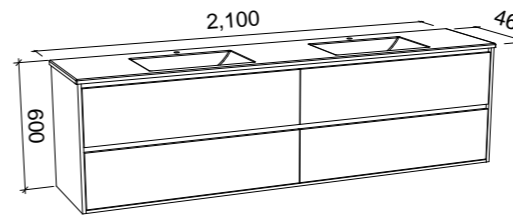

GRANGE 2100mm DOUBLE BOWL

Wall Hung

CABINET WITH	SKU	RRP
Regal Mineral Composite Top	GRA-V-2100-D-REG-W	$5,217
20mm SilkSurface Top with White Gloss Above Counter Ceramic Basin	GRA-V-2100-D-SSA-W	$4,732
20mm SilkSurface Top with White Gloss Under Counter Ceramic Basin	GRA-V-2100-D-SSU-W	$4,732
20mm Caesarstone Top with White Gloss Above Counter Ceramic Basin	GRA-V-2100-D-STA-W	$5,345
20mm Caesarstone Top with White Gloss Under Counter Ceramic Basin	GRA-V-2100-D-STU-W	$5,881
No Top	GRA-VCO-2100-D-X-W	$2,686

Floor Standing