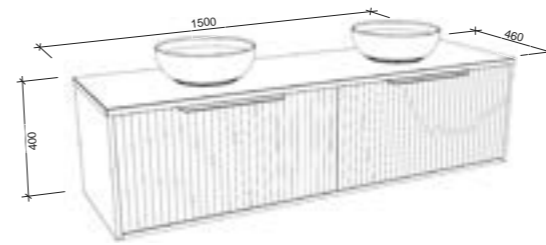

ELWOOD 1500mm DOUBLE BOWL

Wall Hung

CABINET WITH	SKU	RRP
20mm SilkSurface Top with White Gloss Above Counter Ceramic Basin	ELW-V-1500-D-SSA-W	$3,582
20mm SilkSurface Top with White Gloss Under Counter Ceramic Basin	ELW-V-1500-D-SSU-W	$3,732
20mm Caesarstone Top with White Gloss Above Counter Ceramic Basin	ELW-V-1500-D-STA-W	$3,792
20mm Caesarstone Top with White Gloss Under Counter Ceramic Basin	ELW-V-1500-D-STU-W	$4,076
No Top	ELW-VCO-1500-D-X-W	$1,732