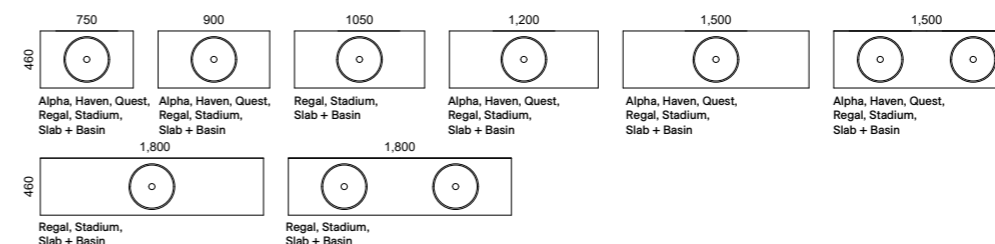

03.

04. Apollo Upgrade

[01.] Kingsley Vanity 1500mm | KIN-V-1500-D-STD-W | $4,083 Florentine Walnut Cabinet with Stadium Mineral Composite Top | Shown with Under Cabinet Vanity Lighting | LED-L-UNDERCAB-V | ADD $391 **[02.] Kingsley Vanity 750mm** | KIN-V-750-C-HVN-W | $1,843 Boston Oak Cabinet with Haven Matt Dolomite Top **[03.] Kingsley Vanity 1200mm** | KIN-V-1200-C-SSA-W | $2,260 Prime Oak Cabinet with Grigio Stone SilkSurface Top and White Gloss Allure Arrow Basin **[04.] Kingsley Vanity 900mm** | KIN-V-900-C-BXU-W | $2,509 Light Grey Satin Cabinet with Grigio Stone Box SilkSurface Top and White Gloss Allure Under Counter Ceramic Basin | Shown with Cabinet Front Upgrade | ROU-OPT-APOLLO | ADD $176 | Shown with Under Cabinet Vanity Lighting | LED-L-UNDERCAB-V | ADD $391 **Please refer to pricelist pages for all available options.**

*Selected sizes. See page 258 for Vanity Top Collection.