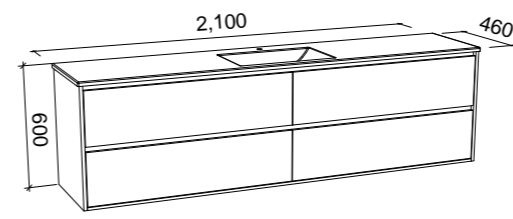

GRANGE 2100mm SINGLE BOWL

Wall Hung

CABINET WITH	SKU	RRP
Regal Mineral Composite Top	GRA-V-2100-C-REG-W	$4,963
20mm SilkSurface Top with White Gloss Above Counter Ceramic Basin	GRA-V-2100-C-SSA-W	$4,499
20mm SilkSurface Top with White Gloss Under Counter Ceramic Basin	GRA-V-2100-C-SSU-W	$4,499
20mm Caesarstone Top with White Gloss Above Counter Ceramic Basin	GRA-V-2100-C-STA-W	$5,141
20mm Caesarstone Top with White Gloss Under Counter Ceramic Basin	GRA-V-2100-C-STU-W	$5,409
No Top	GRA-VCO-2100-C-X-W	$2,698

Floor Standing