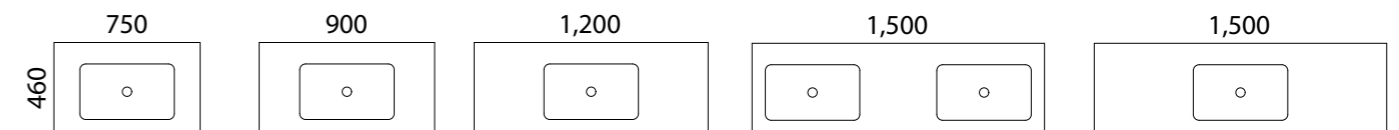

03.

04.

[01.] Rockford Vanity 1500mm | RKF-V-1500-D-HVN-F | $1,924 Olive Satin Cabinet with Haven Matt Dolomite Top **[02.] Rockford Vanity 1500mm** | RKF-V-1500-C-HVN-W | $1,871 Tassie Oak Cabinet with Haven Matt Dolomite Top **[03.] Rockford Vanity 900mm** | RKF-V-900-C-HVN-F | $1,250 White Satin Cabinet with Quest Gloss Dolomite Top **[04.] Rockford Vanity 1500mm** | RKF-V-1500-D-QUE-W | $1,913 Notoia Walnut Cabinet with Quest Gloss Dolomite Top | Shown with Under Cabinet Vanity Lighting | LED-L-UNDERCAB-V | ADD $391 **Please refer to pricelist pages for all available options.**