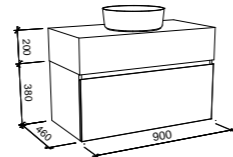

KINGSLEY 900mm

Wall Hung

CABINET WITH	SKU	RRP
Alpha Ceramic Top	KIN-V-900-C-APH-W	$1,289
Regal Mineral Composite Top	KIN-V-900-C-REG-W	$1,289
Stadium Mineral Composite Top	KIN-V-900-C-STD-W	$1,289
Haven Matt Dolomite Top	KIN-V-900-C-HVN-W	$1,289
Quest Gloss Dolomite Top	KIN-V-900-C-QUE-W	$1,289
20mm SilkSurface Top with Above Counter White Gloss Ceramic Basin	KIN-V-900-C-SSA-W	$1,984
20mm SilkSurface Top with Under Counter White Gloss Ceramic Basin	KIN-V-900-C-SSU-W	$2,254
20mm Caesarstone Top with Above Counter White Gloss Ceramic Basin	KIN-V-900-C-STA-W	$2,147
20mm Caesarstone Top with Under Counter White Gloss Ceramic Basin	KIN-V-900-C-STU-W	$2,383
60mm SilkSurface Freedom Top with Above Counter White Gloss Ceramic Basin	KIN-V-900-C-FRA-W	$2,194
60mm SilkSurface Freedom Top with Under Counter White Gloss Ceramic Basin	KIN-V-900-C-FRU-W	$2,413
200mm SilkSurface Box Top with Above Counter White Gloss Ceramic Basin	KIN-V-900-C-BXA-W	$2,509
200mm SilkSurface Box Top with Under Counter White Gloss Ceramic Basin	KIN-V-900-C-BXU-W	$2,509
No Top	KIN-VCO-900-C-X-W	$773

Kingsley

G GOLD INCLUSIONS