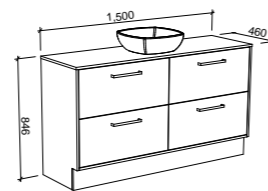

CABINET WITH	SKU	RRP
18mm Laminate Top with White Gloss Ceramic Above Counter Basin	DEL-V-1500-C-LMA-F	$3,081
No Top	DEL-VCO-1500-C-X-F	$2,275

Floor Standing