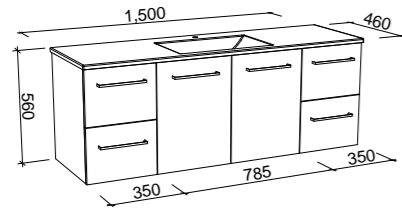

## CARLO 1500mm SINGLE BOWL

Wall Hung

CABINET WITH	SKU	RRP
Regal Mineral Composite Top	CAR-V-1500-C-REG-W	\$3,079
Alpha Ceramic Top	CAR-V-1500-C-APH-W	\$3,170
Haven Dolomite Top	CAR-V-1500-C-HVN-W	\$3,079
Quest Dolomite Top	CAR-V-1500-C-QUE-W	\$3,079
Grand Mineral Composite Top	CAR-V-1500-C-GND-W	\$3,331
No Top	CAR-VCO-1500-C-X-W	\$1,975