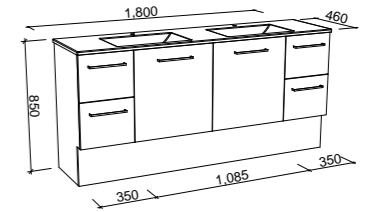

CABINET WITH	SKU	RRP
Regal Mineral Composite Top	CAR-V-1800-D-REG-F	$4,079
Grand Mineral Composite Top	CAR-V-1800-D-GND-F	$4,488
No Top	CAR-VCO-1800-D-X-F	$2,403