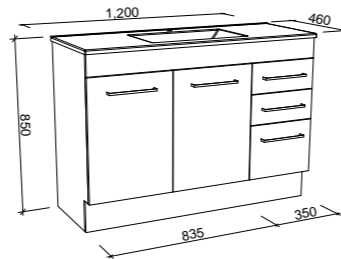

## INDIANA 1200mm

Wall Hung

CABINET WITH	SKU	RRP
Alpha Ceramic Top	IND-V-1200-C-APH-W	\$1,535
No Top	IND-VCO-1200-C-X-W	\$1,185

Floor Standing

CABINET WITH	SKU	RRP
Alpha Ceramic Top	IND-V-1200-C-APH-F	\$1,849
No Top	IND-VCO-1200-C-X-F	\$1,508