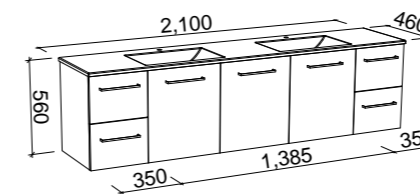

## CARLO 2100mm DOUBLE BOWL

Wall Hung

CABINET WITH	SKU	RRP
Regal Mineral Composite Top	CAR-V-2100-D-REG-W	\$5,232
No Top	CAR-VCO-2100-D-X-W	\$2,505

Floor Standing

CABINET WITH	SKU	RRP
Regal Mineral Composite Top	CAR-V-2100-D-REG-F	\$5,537
No Top	CAR-VCO-2100-D-X-F	\$2,825