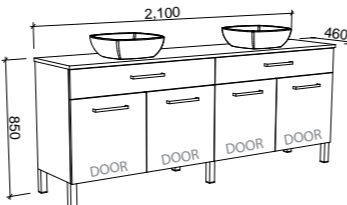

On Legs

CABINET WITH	SKU	RRP
20mm SilkSurface Top with White Gloss Above Counter Ceramic Basin	TAY-V-2100-D-SSA-L	$4,453
20mm Caesarstone Top with White Gloss Above Counter Ceramic Basin	TAY-V-2100-D-STA-L	$5,086
No Top	TAY-VCO-2100-D-X-L	$2,250

Theo

S SILVER INCLUSIONS