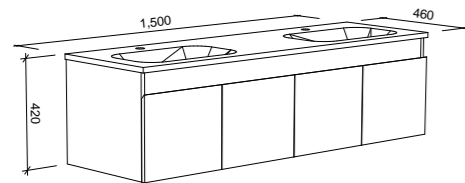

## ROCKFORD 1500mm DOUBLE BOWL

Wall Hung

CABINET WITH	SKU	RRP
Haven Matt Dolomite Top	RKF-V-1500-D-HVN-W	\$1,913
Quest Gloss Dolomite Top	RKF-V-1500-D-QUE-W	\$1,913
No Top	RKF-VCO-1500-D-X-W	\$1,294

Floor Standing