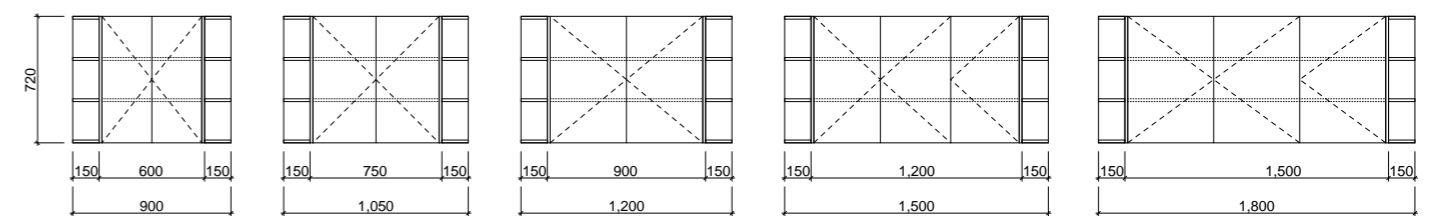

All cabinets 166mm deep.

[01.] Boston Shaving Cabinet 1500mm | BOS-SC-1500-3-G | $1,480 Estella Oak Cabinet Boston Platinum Shaving Cabinet 1500mm | BOS-SC-1500-3-P | $1,598
[02.] Boston Shaving Cabinet 1200mm | BOS-SC-1200-D-G | $1,267 White Gloss Cabinet Boston Platinum Shaving Cabinet 1200mm | BOS-SC-1200-D-P | $1,385
Please refer to pricelist pages for all available options.