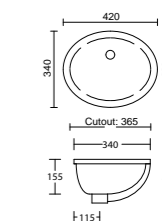

Oval Under Counter White

With overflow to front.

- **WG** OVL-BS-420-WG-S | $220