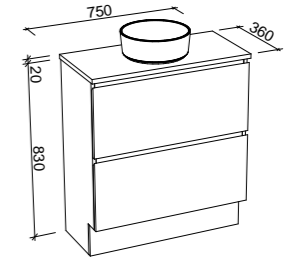

Floor Standing

CABINET WITH	SKU	RRP
20mm SilkSurface Top with White Gloss Above Counter Ceramic Basin	BIL-V-750-C-SSA-F	$2,335
20mm SilkSurface Top with White Gloss Mini Under Counter Ceramic Basin	BIL-V-750-C-SSU-F	$2,335
20mm Caesarstone Top with White Gloss Above Counter Ceramic Basin	BIL-V-750-C-STA-F	$2,480
20mm Caesarstone Top with White Gloss Mini Under Counter Ceramic Basin	BIL-V-750-C-STU-F	$2,747
No Top	BIL-VCO-750-C-X-F	$1,466