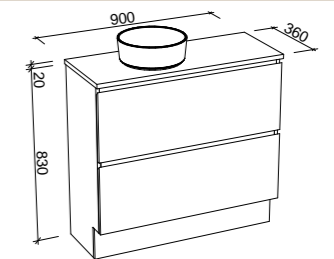

Floor Standing

CABINET WITH	SKU	RRP
20mm SilkSurface Top with White Gloss Above Counter Ceramic Basin Left-hand Offset	BIL-V-900-L-SSA-F	$2,756
20mm SilkSurface Top with White Gloss Mini Under Counter Basin Left-hand Offset	BIL-V-900-L-SSU-F	$2,756
20mm Caesarstone Top with White Gloss Above Counter Ceramic Basin Left-hand Offset	BIL-V-900-L-STA-F	$2,919
20mm Caesarstone Top with White Gloss Mini Under Counter Basin Left-hand Offset	BIL-V-900-L-STU-F	$3,187
No Top Left-hand Offset	BIL-VCO-900-L-X-F	$1,581