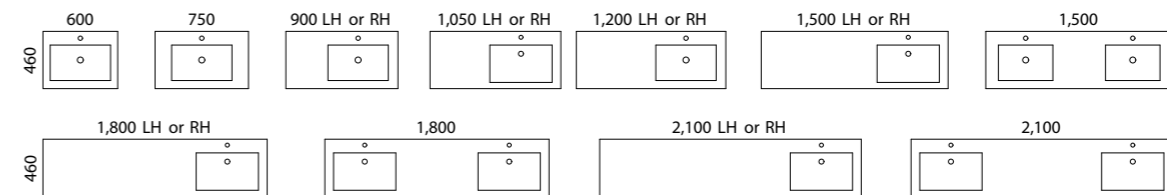

[01.] Dakota Vanity 900mm | DAK-V-900-R-SSU-W | $3,514 Coastal Oak Cabinet with Blanca Granite SilkSurface Top and White Gloss Oval Under Counter Ceramic Basin | Shown with Under Cabinet Vanity Lighting | LED-L-UNDERCAB-V | ADD $391 **[02.] Dakota Vanity 1800mm** | DAK-V-1800-D-SSU-W | $6,156 Perugian Walnut Cabinet with Carrara SilkSurface Top and White Gloss Oval Under Counter Ceramic Basins | Shown with Under Cabinet Vanity Lighting | LED-L-UNDERCAB-V | ADD $391 **[03.] Dakota Vanity 1800mm** | DAK-V-1800-D-SSU-W | $6,156 Perugian Walnut Cabinet with Carrara SilkSurface Top and White Gloss Oval Under Counter Ceramic Basins | Shown with Under Cabinet Vanity Lighting | LED-L-UNDERCAB-V | ADD $391 **[04.] Dakota Vanity 1200mm** | DAK-V-1200-L-SSU-F | $4,461 White Painted Wood Cabinet with Arctic White SilkSurface Top and White Gloss Rectangle Under Counter Ceramic Basin **Please refer to pricelist pages for all available options.**