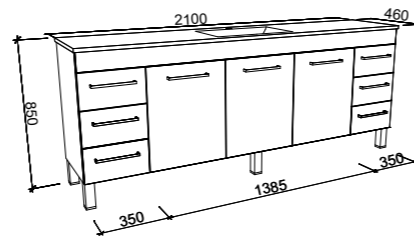

On Legs

CABINET WITH	SKU	RRP
Classic Mineral Composite Top	BAR-V-2100-C-CLA-W	$4,650
Regal Mineral Composite Top	BAR-V-2100-C-REG-W	$5,029
20mm SilkSurface Top with White Gloss Above Counter Ceramic Basin	BAR-V-2100-C-SSA-W	$4,531
20mm SilkSurface Top with White Gloss Under Counter Ceramic Basin	BAR-V-2100-C-SSU-W	$4,531
20mm Caesarstone Top with White Gloss Above Counter Ceramic Basin	BAR-V-2100-C-STA-W	$5,194
20mm Caesarstone Top with White Gloss Under Counter Ceramic Basin	BAR-V-2100-C-STU-W	$5,471
No Top	BAR-VCO-2100-C-X-W	$2,586

CABINET WITH	SKU	RRP
Classic Mineral Composite Top	BAR-V-2100-C-CLA-F	$4,894
Regal Mineral Composite Top	BAR-V-2100-C-REG-F	$5,265
20mm SilkSurface Top with White Gloss Above Counter Ceramic Basin	BAR-V-2100-C-SSA-F	$4,782
20mm SilkSurface Top with White Gloss Under Counter Ceramic Basin	BAR-V-2100-C-SSU-F	$4,782
20mm Caesarstone Top with White Gloss Above Counter Ceramic Basin	BAR-V-2100-C-STA-F	$5,444
20mm Caesarstone Top with White Gloss Under Counter Ceramic Basin	BAR-V-2100-C-STU-F	$5,721
No Top	BAR-VCO-2100-C-X-F	$2,842

CABINET WITH	SKU	RRP
Classic Mineral Composite Top	BAR-V-2100-C-CLA-L	$4,973
Regal Mineral Composite Top	BAR-V-2100-C-REG-L	$5,350
20mm SilkSurface Top with White Gloss Above Counter Ceramic Basin	BAR-V-2100-C-SSA-L	$4,866
20mm SilkSurface Top with White Gloss Under Counter Ceramic Basin	BAR-V-2100-C-SSU-L	$4,866
20mm Caesarstone Top with White Gloss Above Counter Ceramic Basin	BAR-V-2100-C-STA-L	$5,527
20mm Caesarstone Top with White Gloss Under Counter Ceramic Basin	BAR-V-2100-C-STU-L	$5,804
No Top	BAR-VCO-2100-C-X-L	$2,927

Bargo

G GOLD INCLUSIONS