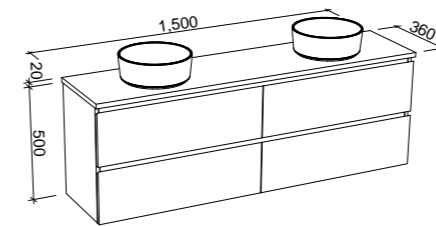

BILLIE 1500mm DOUBLE BOWL

Wall Hung