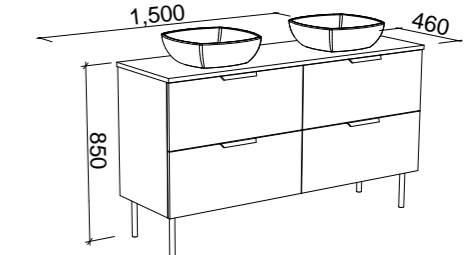

SUTHERLAND HOUSE 900mm

Wall Hung

On Legs

CABINET WITH	SKU	RRP
20mm SilkSurface Top with White Gloss Above Counter Ceramic Basin	SHC-V-900-C-SSA-W	$3,225
20mm SilkSurface Top with White Gloss Under Counter Ceramic Basin	SHC-V-900-C-SSU-W	$3,225
20mm Caesarstone Top with White Gloss Above Counter Ceramic Basin	SHC-V-900-C-STA-W	$3,239
20mm Caesarstone Top with White Gloss Under Counter Ceramic Basin	SHC-V-900-C-STU-W	$3,611
No Top	SHC-VCO-900-C-X-W	$2,110

CABINET WITH	SKU	RRP
20mm SilkSurface Top with White Gloss Above Counter Ceramic Basin	SHC-V-900-C-SSA-L	$3,320
20mm SilkSurface Top with White Gloss Under Counter Ceramic Basin	SHC-V-900-C-SSU-L	$3,320
20mm Caesarstone Top with White Gloss Above Counter Ceramic Basin	SHC-V-900-C-STA-L	$3,359
20mm Caesarstone Top with White Gloss Under Counter Ceramic Basin	SHC-V-900-C-STU-L	$3,731
No Top	SHC-VCO-900-C-X-L	$2,320

SUTHERLAND HOUSE 1200mm

Wall Hung

On Legs

CABINET WITH	SKU	RRP
20mm SilkSurface Top with White Gloss Above Counter Ceramic Basin	SHC-V-1200-C-SSA-W	$3,588
20mm SilkSurface Top with White Gloss Under Counter Ceramic Basin	SHC-V-1200-C-SSU-W	$3,588
20mm Caesarstone Top with White Gloss Above Counter Ceramic Basin	SHC-V-1200-C-STA-W	$3,731
20mm Caesarstone Top with White Gloss Under Counter Ceramic Basin	SHC-V-1200-C-STU-W	$4,081
No Top	SHC-VCO-1200-C-X-W	$2,932