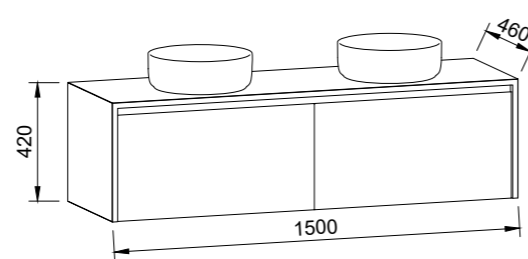

AINSWORTH 1500mm DOUBLE BOWL

Wall Hung

CABINET WITH	SKU	RRP
20mm SilkSurface Top with White Gloss Above Counter Ceramic Basin	AIN-V-1500-D-SSA-W	$4,436
20mm SilkSurface Top with White Gloss Under Counter Ceramic Basin	AIN-V-1500-D-SSU-W	$4,436

Ashton

P PLATINUM INCLUSIONS

ASHTON 750mm

Wall Hung

CABINET WITH	SKU	RRP
20mm SilkSurface Top with White Gloss Above Counter Ceramic Basin	ASH-V-750-C-SSA-W	$2,915
20mm Caesarstone Top with White Gloss Above Counter Ceramic Basin	ASH-V-750-C-STA-W	$2,915
No Top	ASH-VCO-750-C-X-W	$1,748

Floor Standing