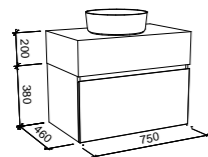

KINGSLEY 750mm

Wall Hung

CABINET WITH	SKU	RRP
Alpha Ceramic Top	KIN-V-750-C-APH-W	$1,194
Regal Mineral Composite Top	KIN-V-750-C-REG-W	$1,194
Stadium Mineral Composite Top	KIN-V-750-C-STD-W	$1,194
Haven Matt Dolomite Top	KIN-V-750-C-HVN-W	$1,194
Quest Gloss Dolomite Top	KIN-V-750-C-QUE-W	$1,194
20mm SilkSurface Top with Above Counter White Gloss Ceramic Basin	KIN-V-750-C-SSA-W	$1,612
20mm SilkSurface Top with Under Counter White Gloss Ceramic Basin	KIN-V-750-C-SSU-W	$1,881
20mm Caesarstone Top with Above Counter White Gloss Ceramic Basin	KIN-V-750-C-STA-W	$1,754
20mm Caesarstone Top with Under Counter White Gloss Ceramic Basin	KIN-V-750-C-STU-W	$1,990
60mm SilkSurface Freedom Top with Above Counter White Gloss Ceramic Basin	KIN-V-750-C-FRA-W	$1,758
60mm SilkSurface Freedom Top with Under Counter White Gloss Ceramic Basin	KIN-V-750-C-FRU-W	$1,994
200mm SilkSurface Box Top with Above Counter White Gloss Ceramic Basin	KIN-V-750-C-BXA-W	$1,980
200mm SilkSurface Box Top with Under Counter White Gloss Ceramic Basin	KIN-V-750-C-BXU-W	$1,980
No Top	KIN-VCO-750-C-X-W	$709