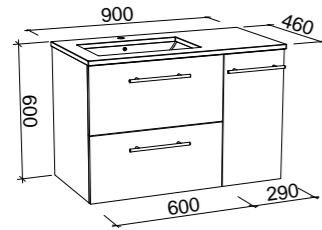

Marshall

G GOLD INCLUSIONS

MARSHALL 900mm

Wall Hung