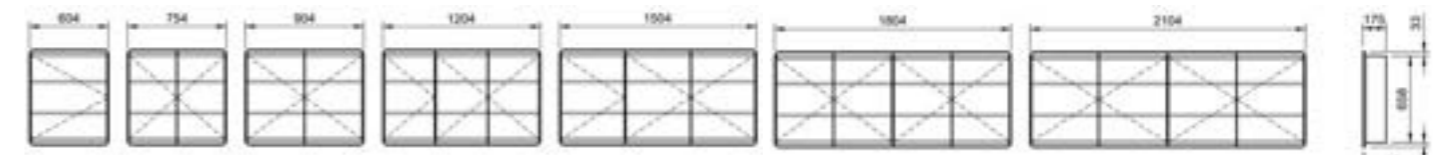

- Semi or fully recessed option available upon request
- Optional in shelf lighting available (additional charges apply)

02.

03.

04.

**[01.] Sutherland House Shaving Cabinet 750mm** | SHC-SC-750-D-G | \$1,188 Black Satin Cabinet **[02.] Sutherland House Shaving Cabinet 1500mm** | SHC-SC-1500-3-G | \$1,732 White Satin Cabinet **[03.] Sutherland House Shaving Cabinet 1200mm** | SHC-SC-1200-3-G | \$1,475 White Satin Cabinet **[04.] Sutherland House Shaving Cabinet 900mm** | SHC-SC-900-D-G | \$1,286 Light Pistachio Satin Cabinet **Please refer to pricelist pages for all available options.**