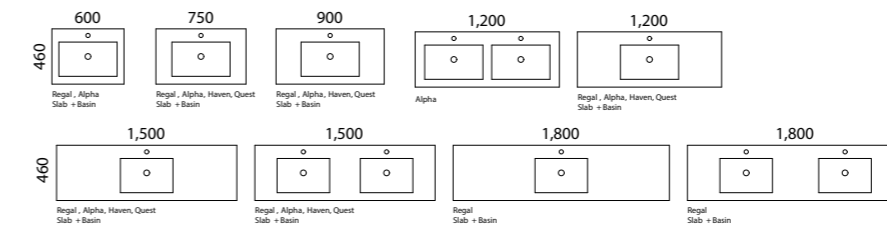

[01.] Kansas Vanity 900mm | KAN-V-900-C-SSA-F | $2,832 Light Pistachio Satin Cabinet with Arctic White SilkSurface Top and White Matt Allure Flute Ceramic Basin | Shown with Basin Colour Upgrade | UPG-OPT-BASCOLOUR | ADD $144 **[02.] Kansas Vanity 1200mm** | KAN-V-1200-C-STA-W | $3,197 White Satin Cabinet with Alpine Mist Caesarstone Top and White Gloss Allure Ceramic Basin **[03.] Kansas Vanity 1200mm** | KAN-V-1200-C-HVN-W | $2,332 Antico Oak Cabinet with Haven Matt Top | Shown with Under Cabinet Vanity Lighting | LED-L-UNDERCAB-V | ADD $391 **[04.] Kansas Vanity 1500mm** | KAN-V-1500-D-QUE-W | $3,390 Black Satin Cabinet with Quest Gloss Top | Shown with Under Cabinet Vanity Lighting | LED-L-UNDERCAB-V | ADD $391 **Please refer to pricelist pages for all available options.**

*Selected sizes. See page 258 for Vanity Top Collection.