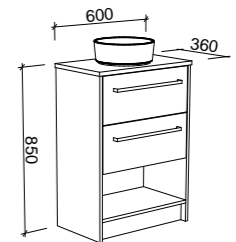

Floor Standing