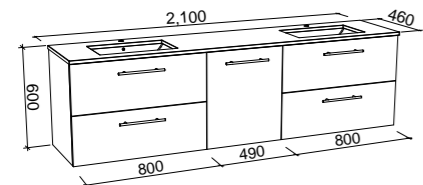

MARSHALL 2100mm DOUBLE BOWL

Wall Hung

CABINET WITH	SKU	RRP
20mm SilkSurface Top with White Gloss Above Counter Ceramic Basin	MAR-V-2100-D-SSA-W	$4,166
20mm SilkSurface Top with White Gloss Under Counter Ceramic Basin	MAR-V-2100-D-SSU-W	$4,166
20mm Caesarstone Top with White Gloss Above Counter Ceramic Basin	MAR-V-2100-D-STA-W	$4,759
20mm Caesarstone Top with White Gloss Under Counter Ceramic Basin	MAR-V-2100-D-STU-W	$5,326
No Top	MAR-VCO-2100-D-X-W	$2,233

Floor Standing