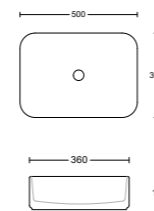

Enchant Black

BKM ENC-BS-500-BKM-U | $364