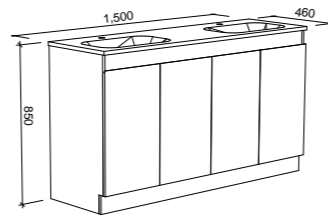

## ROCKFORD 1500mm DOUBLE BOWL

Wall Hung

CABINET WITH	SKU	RRP
Haven Matt Dolomite Top	RKF-V-1500-D-HVN-W	\$1,913
Quest Gloss Dolomite Top	RKF-V-1500-D-QUE-W	\$1,913
No Top	RKF-VCO-1500-D-X-W	\$1,294

Floor Standing