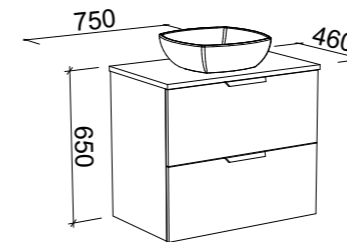

SUTHERLAND HOUSE 750mm

Wall Hung

CABINET WITH	SKU	RRP
20mm SilkSurface Top with White Gloss Above Counter Ceramic Basin	SHC-V-750-C-SSA-W	$2,932
20mm SilkSurface Top with White Gloss Under Counter Ceramic Basin	SHC-V-750-C-SSU-W	$2,932
20mm Caesarstone Top with White Gloss Above Counter Ceramic Basin	SHC-V-750-C-STA-W	$3,083
20mm Caesarstone Top with White Gloss Under Counter Ceramic Basin	SHC-V-750-C-STU-W	$3,367
No Top	SHC-VCO-750-C-X-W	$1,891