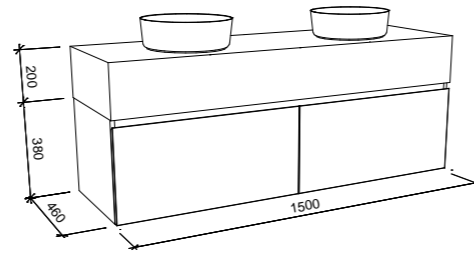

KINGSLEY 1500mm DOUBLE BOWL

Wall Hung

CABINET WITH	SKU	RRP
Alpha Ceramic Top	KIN-V-1500-C-APH-W	$2,506
Regal Mineral Composite Top	KIN-V-1500-C-REG-W	$2,392
Stadium Mineral Composite Top	KIN-V-1500-C-STD-W	$2,392
Haven Matt Dolomite Top	KIN-V-1500-C-HVN-W	$2,392
Quest Gloss Dolomite Top	KIN-V-1500-C-QUE-W	$2,392
20mm SilkSurface Top with Above Counter White Gloss Ceramic Basin	KIN-V-1500-C-SSA-W	$2,955
20mm SilkSurface Top with Under Counter White Gloss Ceramic Basin	KIN-V-1500-C-SSU-W	$3,225
20mm Caesarstone Top with Above Counter White Gloss Ceramic Basin	KIN-V-1500-C-STA-W	$3,085
20mm Caesarstone Top with Under Counter White Gloss Ceramic Basin	KIN-V-1500-C-STU-W	$3,321
60mm SilkSurface Freedom Top with Above Counter White Gloss Ceramic Basin	KIN-V-1500-C-FRA-W	$3,372
60mm SilkSurface Freedom Top with Under Counter White Gloss Ceramic Basin	KIN-V-1500-C-FRU-W	$3,608
200mm SilkSurface Box Top with Above Counter White Gloss Ceramic Basin	KIN-V-1500-C-BXA-W	$3,866
200mm SilkSurface Box Top with Under Counter White Gloss Ceramic Basin	KIN-V-1500-C-BXU-W	$3,866
No Top	KIN-VCO-1500-C-X-W	$1,274

CABINET WITH	SKU	RRP
Alpha Ceramic Top	KIN-V-1500-D-APH-W	$2,794
Regal Mineral Composite Top	KIN-V-1500-D-REG-W	$2,680
Stadium Mineral Composite Top	KIN-V-1500-D-STD-W	$2,680
Haven Matt Dolomite Top	KIN-V-1500-D-HVN-W	$2,680
Quest Gloss Dolomite Top	KIN-V-1500-D-QUE-W	$2,680
20mm SilkSurface Top with Above Counter White Gloss Ceramic Basin	KIN-V-1500-D-SSA-W	$3,211
20mm SilkSurface Top with Under Counter White Gloss Ceramic Basin	KIN-V-1500-D-SSU-W	$3,750
20mm Caesarstone Top with Above Counter White Gloss Ceramic Basin	KIN-V-1500-D-STA-W	$3,341
20mm Caesarstone Top with Under Counter White Gloss Ceramic Basin	KIN-V-1500-D-STU-W	$3,812
60mm SilkSurface Freedom Top with Above Counter White Gloss Ceramic Basin	KIN-V-1500-D-FRA-W	$3,628
60mm SilkSurface Freedom Top with Under Counter White Gloss Ceramic Basin	KIN-V-1500-D-FRU-W	$4,099
200mm SilkSurface Box Top with Above Counter White Gloss Ceramic Basin	KIN-V-1500-D-BXA-W	$4,128
200mm SilkSurface Box Top with Under Counter White Gloss Ceramic Basin	KIN-V-1500-D-BXU-W	$4,128
No Top	KIN-VCO-1500-D-X-W	$1,323

Kingsley

G GOLD INCLUSIONS