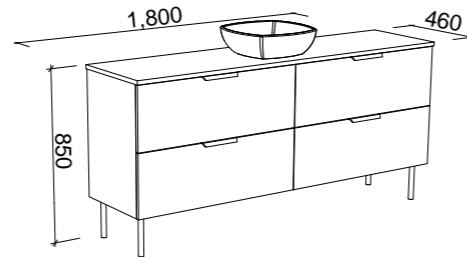

On Legs

CABINET WITH	SKU	RRP
20mm SilkSurface Top with White Gloss Above Counter Ceramic Basin	SHC-V-1800-C-SSA-W	$4,864
20mm SilkSurface Top with White Gloss Under Counter Ceramic Basin	SHC-V-1800-C-SSU-W	$4,864
20mm Caesarstone Top with White Gloss Above Counter Ceramic Basin	SHC-V-1800-C-STA-W	$5,197
20mm Caesarstone Top with White Gloss Under Counter Ceramic Basin	SHC-V-1800-C-STU-W	$5,481
No Top	SHC-VCO-1800-C-X-W	$3,367

CABINET WITH	SKU	RRP
20mm SilkSurface Top with White Gloss Above Counter Ceramic Basin	SHC-V-1800-C-SSA-L	$4,959
20mm SilkSurface Top with White Gloss Under Counter Ceramic Basin	SHC-V-1800-C-SSU-L	$4,959
20mm Caesarstone Top with White Gloss Above Counter Ceramic Basin	SHC-V-1800-C-STA-L	$5,377
20mm Caesarstone Top with White Gloss Under Counter Ceramic Basin	SHC-V-1800-C-STU-L	$5,661
No Top	SHC-VCO-1800-C-X-L	$3,731