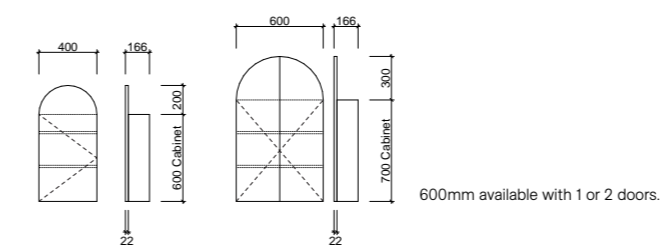

[01.] Church Shaving Cabinet 600mm | CHU-SC-600-S-G | $1,052 Olive Satin Cabinet **Church Platinum Shaving Cabinet 600mm** | CHU-SC-600-S-P | $1,106 **[02.] Church Shaving Cabinet 600mm** | CHU-SC-600-S-G | $1,052 each Grey Beige Satin Cabinet **Church Platinum Shaving Cabinet 600mm** | CHU-SC-600-S-P | $1,106 each **[03.] Church Shaving Cabinet 400mm** | CHU-SC-400-S-G | $963 each Classic Oak Cabinet **Church Platinum Shaving Cabinet 400mm** | CHU-SC-400-S-P | $1,003 each **[04.] Church Shaving Cabinet 600mm** | CHU-SC-600-D-G | $1,052 each White Satin Cabinet **Church Platinum Shaving Cabinet 600mm** | CHU-SC-600-D-P | $1,106 each **Please refer to pricelist pages for all available options.**