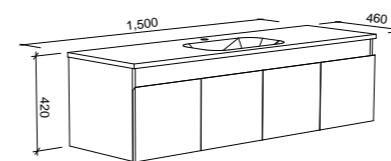

ROCKFORD 1500mm SINGLE BOWL

Wall Hung

CABINET WITH	SKU	RRP
Haven Matt Dolomite Top	RKF-V-1500-C-HVN-W	$1,871
Quest Gloss Dolomite Top	RKF-V-1500-C-QUE-W	$1,871
No Top	RKF-VCO-1500-C-X-W	$1,294

Floor Standing