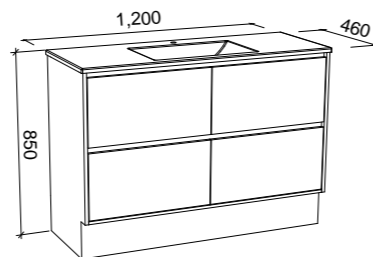

CABINET WITH	SKU	RRP
Alpha Ceramic Top	GRA-V-1200-C-APH-F	$2,930
Regal Mineral Composite Top	GRA-V-1200-C-REG-F	$2,930
Haven Matt Dolomite Top	GRA-V-1200-C-HVN-F	$2,930
Quest Gloss Dolomite Top	GRA-V-1200-C-QUE-F	$2,930
20mm SilkSurface Top with White Gloss Above Counter Ceramic Basin	GRA-V-1200-C-SSA-F	$3,481
20mm SilkSurface Top with White Gloss Under Counter Ceramic Basin	GRA-V-1200-C-SSU-F	$3,481
20mm Caesarstone Top with White Gloss Above Counter Ceramic Basin	GRA-V-1200-C-STA-F	$3,789
20mm Caesarstone Top with White Gloss Under Counter Ceramic Basin	GRA-V-1200-C-STU-F	$4,057
No Top	GRA-VCO-1200-C-X-F	$2,261

Grange

G GOLD INCLUSIONS