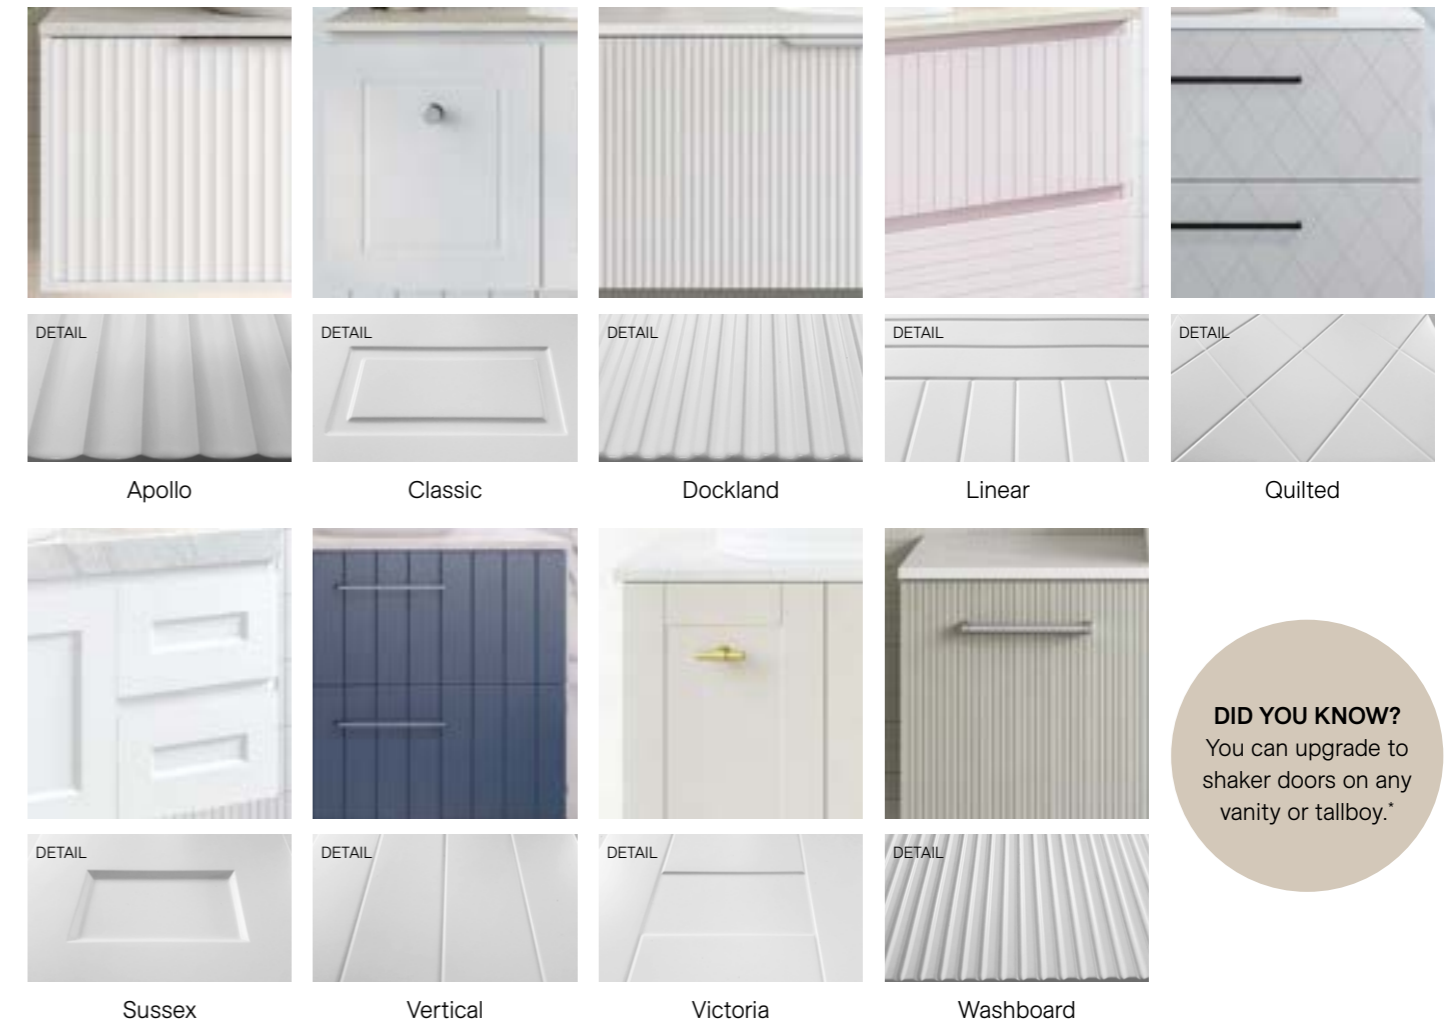

DOOR/DRAWER UPGRADE OPTIONS*

DID YOU KNOW?
You can upgrade to shaker doors on any vanity or tallboy.*

DOOR/DRAWER UPGRADE OPTIONS

Upgrade Options (Price per door/drawer)	SKU	RRP
Upgrade Vanity or Tallboy to Apollo Fluted	ROU-OPT-APOLLO	$176
Upgrade Vanity or Tallboy to Classic Routed Shaker	ROU-OPT-CLASSIC	$114
Upgrade Vanity or Tallboy to Dockland Fluted	ROU-OPT-DOCKLAND	$176
Upgrade Vanity or Tallboy to Linear Routed	ROU-OPT-LINEAR	$114
Upgrade Vanity or Tallboy to Quilted Routed	ROU-OPT-QUILTED	$114
Upgrade Vanity or Tallboy to Sussex Routed Shaker	ROU-OPT-SUSSEX	$176
Upgrade Vanity or Tallboy to Victoria Shaker	ROU-OPT-VICTORIA	$176
Upgrade Vanity or Tallboy to Washboard Shaker	ROU-OPT-WASHBOARD	$176
Upgrade Vanity or Tallboy to Vertical Routed	ROU-OPT-VERTICAL	$114

SPECIAL CABINET COLOUR OPTIONS

Colour Options (Price per cabinet)	SKU	RRP
Laminex Melamine Special Colours	COL-OPT-LML	$231
Polytec Melamine Special Colours	COL-OPT-PML	$231
Polytec Ravine/Legato Special Colours	COL-OPT-PRL	$319
Special Paint Colour	COL-OPT-SPC	$231
All other Non Standard Melamine Colours		POA

*Drawer and door widths might vary depending on cabinet layout. Available in painted finishes only. Caprio, Deco, Farmhouse, Regency and Retro routes non-upgradeable for all cabinets.