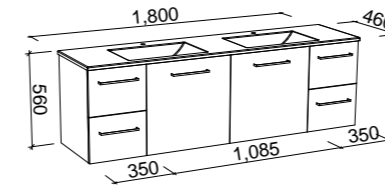

CARLO 1800mm DOUBLE BOWL

Wall Hung

CABINET WITH	SKU	RRP
Regal Mineral Composite Top	CAR-V-1800-D-REG-W	$3,807
Grand Mineral Composite Top	CAR-V-1800-D-GND-W	$4,198
No Top	CAR-VCO-1800-D-X-W	$2,113

Floor Standing