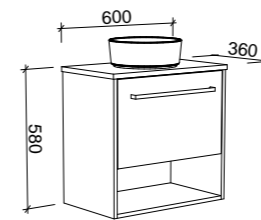

KARLIE 600mm

Wall Hung