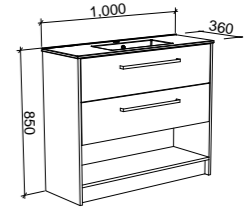

CABINET WITH	SKU	RRP
Urban Ceramic Top	KAR-V-1000-C-URB-F	$3,006
No Top	KAR-VCO-1000-C-X-F	$2,357

Floor Standing