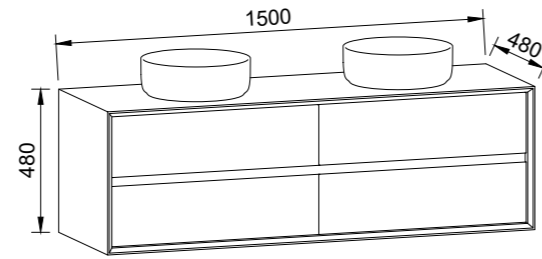

EMBRACE 1500mm DOUBLE BOWL

Wall Hung

CABINET WITH	SKU	RRP
20mm SilkSurface Top with White Gloss Above Counter Ceramic Basin	EMB-V-1500-D-SSA-W	$6,118

NOTE: Selected inset basins available. Not available with custom inset basins.

Ensuite

S SILVER INCLUSIONS

ENSUITE 460mm

Wall Hung

CABINET WITH	SKU	RRP
Ensuite Mineral Composite Top Left-hand Offset	ENS-V-460-L-ENS-W	$900
No Top Left-hand Offset	ENS-VCO-460-L-X-W	$681

Floor Standing