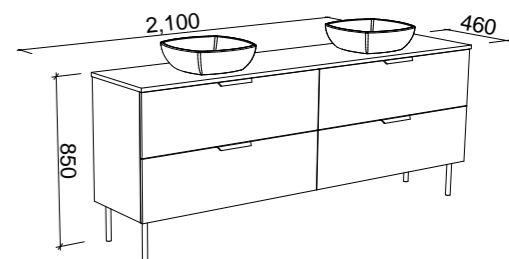

SUTHERLAND HOUSE 1800mm SINGLE BOWL

Wall Hung

On Legs

CABINET WITH	SKU	RRP
20mm SilkSurface Top with White Gloss Above Counter Ceramic Basin	SHC-V-1800-C-SSA-W	$4,864
20mm SilkSurface Top with White Gloss Under Counter Ceramic Basin	SHC-V-1800-C-SSU-W	$4,864
20mm Caesarstone Top with White Gloss Above Counter Ceramic Basin	SHC-V-1800-C-STA-W	$5,197
20mm Caesarstone Top with White Gloss Under Counter Ceramic Basin	SHC-V-1800-C-STU-W	$5,481
No Top	SHC-VCO-1800-C-X-W	$3,367

CABINET WITH	SKU	RRP
20mm SilkSurface Top with White Gloss Above Counter Ceramic Basin	SHC-V-1800-C-SSA-L	$4,959
20mm SilkSurface Top with White Gloss Under Counter Ceramic Basin	SHC-V-1800-C-SSU-L	$4,959
20mm Caesarstone Top with White Gloss Above Counter Ceramic Basin	SHC-V-1800-C-STA-L	$5,377
20mm Caesarstone Top with White Gloss Under Counter Ceramic Basin	SHC-V-1800-C-STU-L	$5,661
No Top	SHC-VCO-1800-C-X-L	$3,731

SUTHERLAND HOUSE 1800mm DOUBLE BOWL

Wall Hung

On Legs

CABINET WITH	SKU	RRP
20mm SilkSurface Top with White Gloss Above Counter Ceramic Basin	SHC-V-1800-D-SSA-W	$5,309
20mm SilkSurface Top with White Gloss Under Counter Ceramic Basin	SHC-V-1800-D-SSU-W	$5,309
20mm Caesarstone Top with White Gloss Above Counter Ceramic Basin	SHC-V-1800-D-STA-W	$5,642
20mm Caesarstone Top with White Gloss Under Counter Ceramic Basin	SHC-V-1800-D-STU-W	$6,210
No Top	SHC-VCO-1800-D-X-W	$3,297