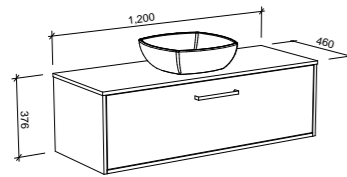

DELAWARE 1200mm

Wall Hung

CABINET WITH	SKU	RRP
18mm Laminate Top with White Gloss Ceramic Above Counter Basin	DEL-V-1200-C-LMA-W	$2,099
No Top	DEL-VCO-1200-C-X-W	$1,427