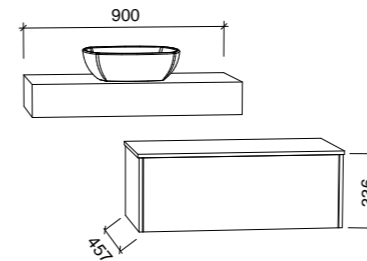

MILAN 900mm

Wall Hung

CABINET WITH	SKU	RRP
Complete Unit Including White Gloss Ceramic Above Counter Basin, Laminated Slab Top and Cabinet	MIL-V-900-C-LMA-W	$2,998
Complete Unit Including White Gloss Ceramic Above Counter Basin, SilkSurface Top and Cabinet	MIL-V-900-C-BAA-W	$3,136
Wall Hung Cabinet Only	MIL-VCO-900-C-X-W	$1,616
Laminated Slab Top and Basin Only 900 x 460 x 140 with mounting brackets Incl. White Gloss Ceramic Above Counter Basin	LMA-ST-900-140-460-C	$1,700
SilkSurface Top and Basin Only 900 x 460 x 140 with mounting brackets Incl. White Gloss Ceramic Above Counter Basin	BAA-ST-900-140-460-C	$1,643