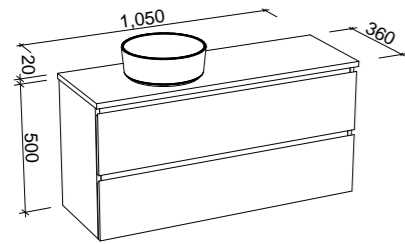

Billie

G GOLD INCLUSIONS

BILLIE 1050mm OFFSET BOWL

Wall Hung