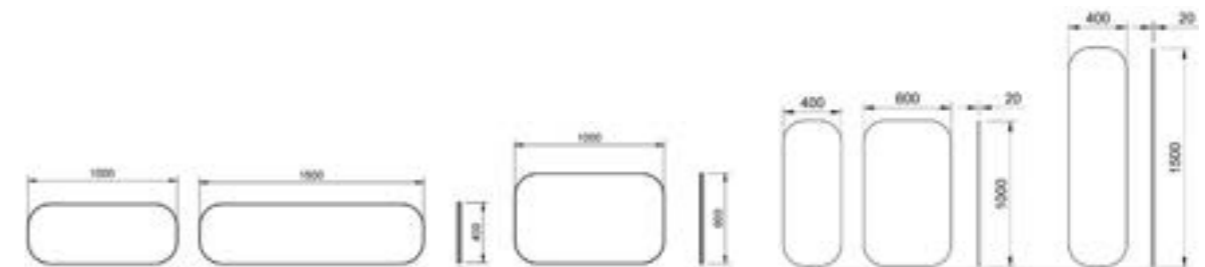

- Easy split batten mounting system
- Optional surround lighting available (additional charges apply)
- White satin edging unless specified otherwise

02.

03.

04.

[01.] Jazz Arch Mirror 400mm x 1000mm | JZA-M-400-1000 | \$480 each [02.] Jazz Arch Mirror 1000mm x 600mm | JZA-M-1000-600 | \$674 [03.] Jazz Arch Mirror 400mm x 1000mm | JZA-M-400-1000 | \$480 [04.] Jazz Arch Mirror 600mm x 1000mm | JZA-M-600-1000 | \$674 Please refer to pricelist pages for all available options.