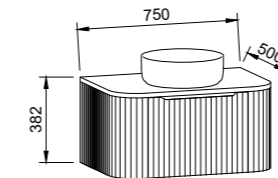

SANTOS 750mm

Wall Hung

CABINET WITH	SKU	RRP
20mm SilkSurface Top with White Gloss Above Counter Ceramic Basin	SAN-V-750-C-SSA-W	$2,380
No Top	SAN-VCO-750-C-X-W	$1,921