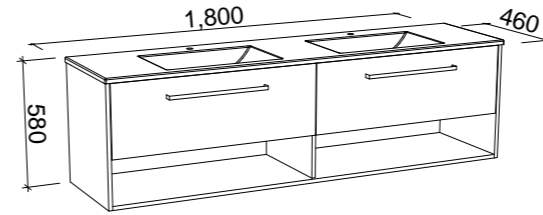

KANSAS 1800mm DOUBLE BOWL

Wall Hung