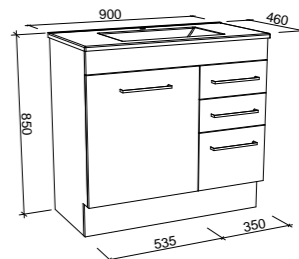

CABINET WITH	SKU	RRP
Alpha Ceramic Top	IND-V-900-C-APH-F	$1,447
No Top	IND-VCO-900-C-X-F	$1,230