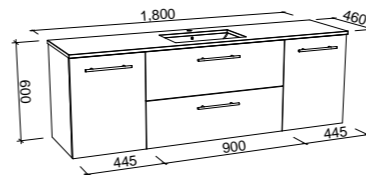

MARSHALL 1800mm SINGLE BOWL

Wall Hung