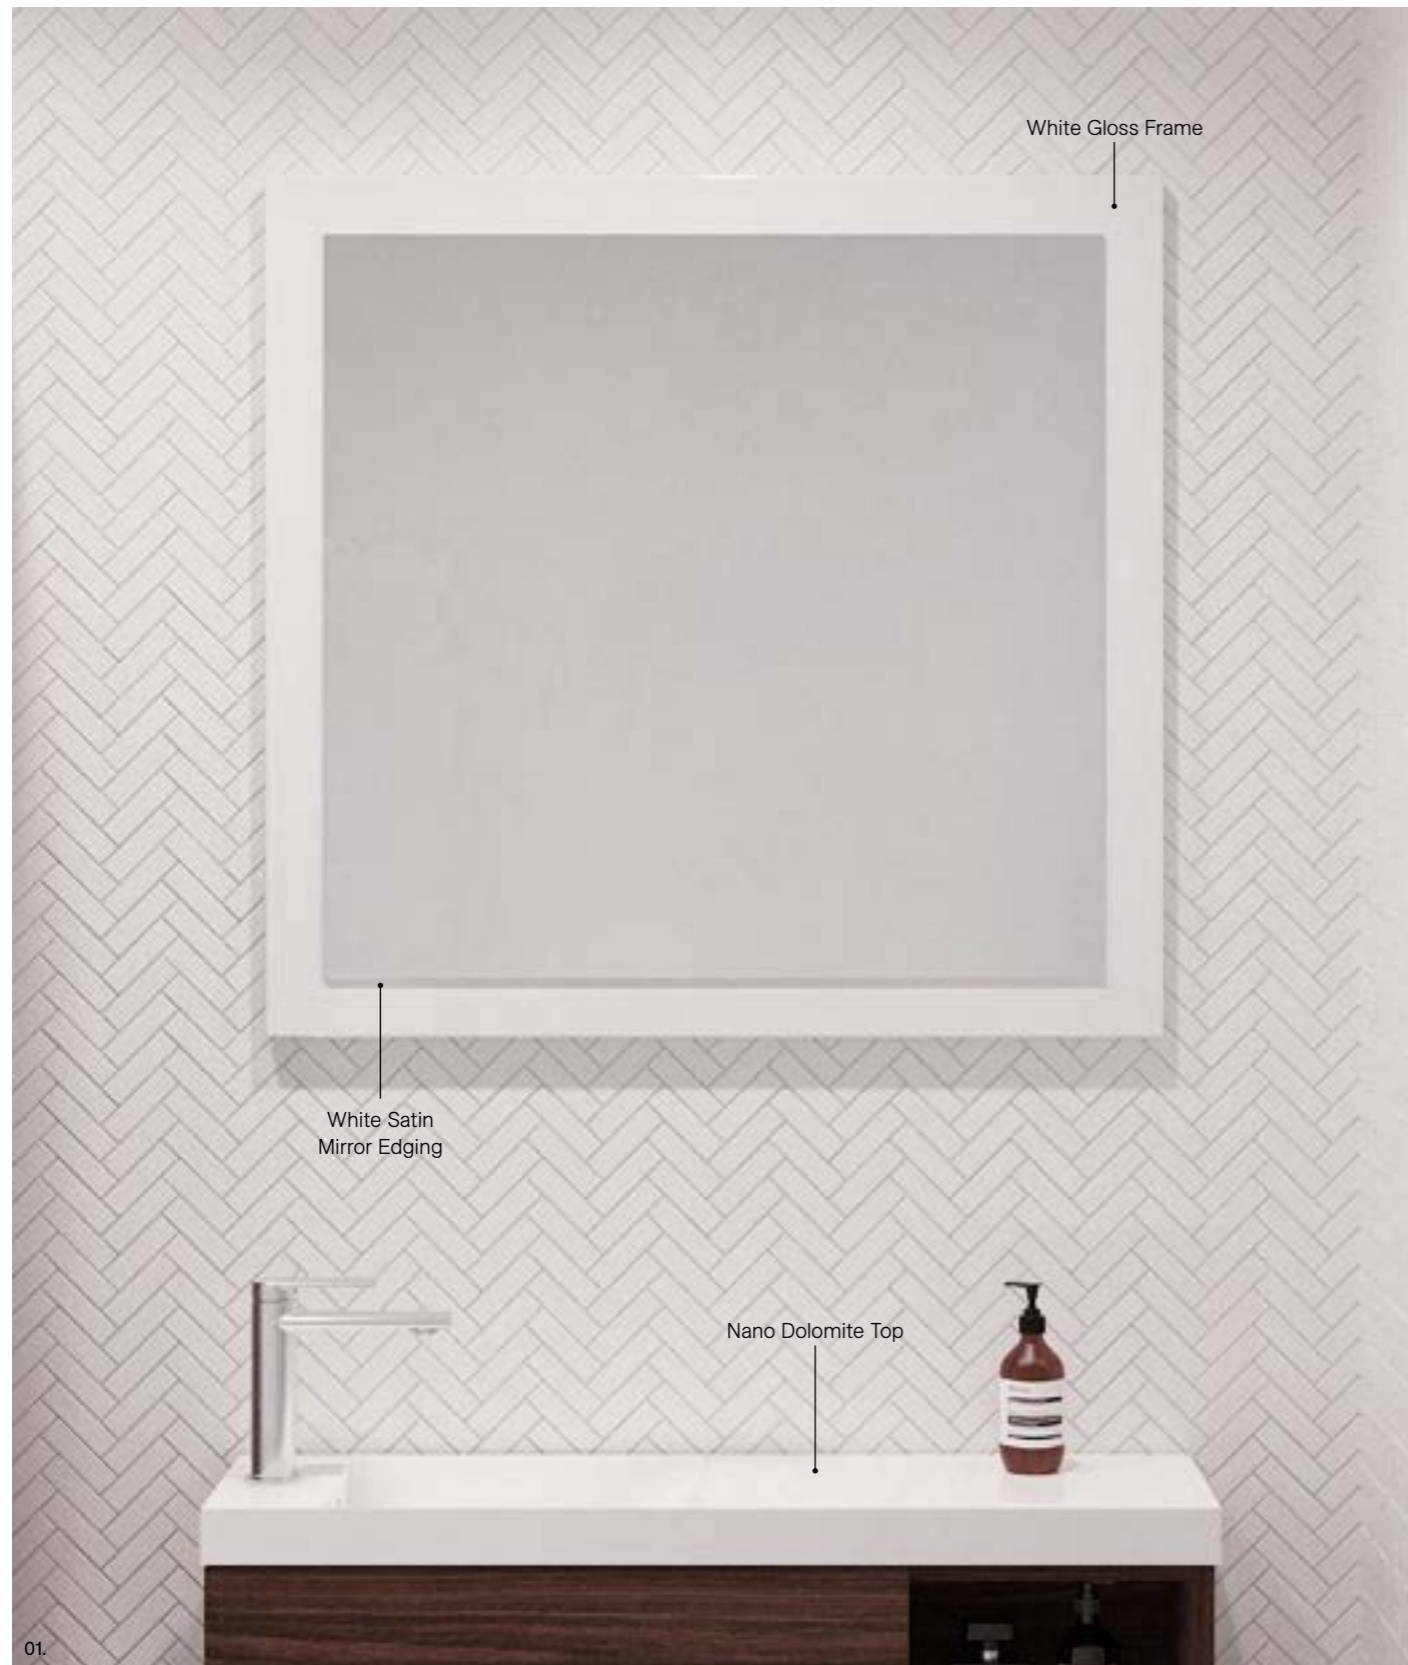

Miami Mirror

Upgrade your bathroom with the Miami mirror, a stunning piece that exudes modern elegance. With a range of sizes available, you can select the perfect fit for your space, whether you have a small powder room or a large master bathroom.

- Easy split batten mounting system
- Available in vertical hung upon request (additional charges apply)