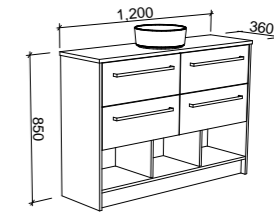

CABINET WITH	SKU	RRP
20mm SilkSurface Top with White Gloss Above Counter Ceramic Basin	KAR-V-1200-C-SSA-F	$3,648
20mm SilkSurface Top with White Gloss Ceramic Mini Under Counter Basin	KAR-V-1200-C-SSU-F	$3,648
20mm Caesarstone Top with White Gloss Above Counter Ceramic Basin	KAR-V-1200-C-STA-F	$3,955
20mm Caesarstone Top with White Gloss Mini Under Counter Ceramic Basin	KAR-V-1200-C-STU-F	$3,955
No Top	KAR-VCO-1200-C-X-F	$2,457

Floor Standing