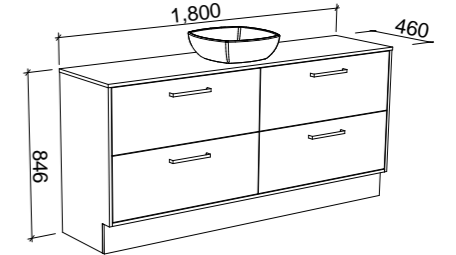

CABINET WITH	SKU	RRP
18mm Laminate Top with White Gloss Ceramic Above Counter Basin	DEL-V-1800-C-LMA-F	$3,324
No Top	DEL-VCO-1800-C-X-F	$2,428

Floor Standing