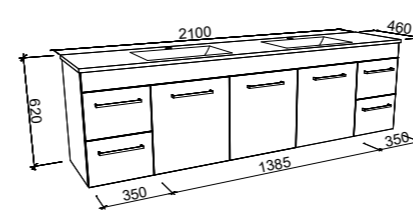

BARGO 2100mm DOUBLE BOWL

Wall Hung