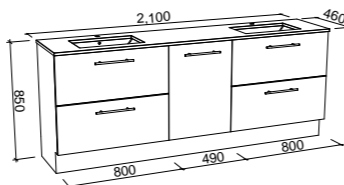

CABINET WITH	SKU	RRP
20mm SilkSurface Top with White Gloss Above Counter Ceramic Basin	MAR-V-2100-D-SSA-F	$4,297
20mm SilkSurface Top with White Gloss Under Counter Ceramic Basin	MAR-V-2100-D-SSU-F	$4,297
20mm Caesarstone Top with White Gloss Above Counter Ceramic Basin	MAR-V-2100-D-STA-F	$4,891
20mm Caesarstone Top with White Gloss Under Counter Ceramic Basin	MAR-V-2100-D-STU-F	$5,457
No Top	MAR-VCO-2100-D-X-F	$2,376

Milan

P PLATINUM INCLUSIONS