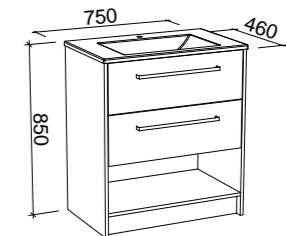

CABINET WITH	SKU	RRP
Alpha Ceramic Top	KAN-V-750-C-APH-F	$1,998
Regal Mineral Composite Top	KAN-V-750-C-REG-F	$1,998
Haven Matt Dolomite Top	KAN-V-750-C-HVN-F	$1,998
Quest Gloss Dolomite Top	KAN-V-750-C-QUE-F	$1,998
20mm SilkSurface Top with White Gloss Above Counter Ceramic Basin	KAN-V-750-C-SSA-F	$2,368
20mm SilkSurface Top with White Gloss Under Counter Ceramic Basin	KAN-V-750-C-SSU-F	$2,368
20mm Caesarstone Top with White Gloss Above Counter Ceramic Basin	KAN-V-750-C-STA-F	$2,405
20mm Caesarstone Top with White Gloss Under Counter Ceramic Basin	KAN-V-750-C-STU-F	$2,689
No Top	KAN-VCO-750-C-X-F	$1,493