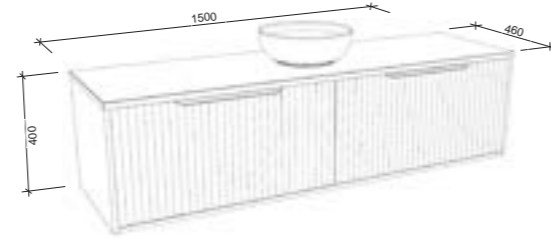

ELWOOD 1500mm SINGLE BOWL

Wall Hung

CABINET WITH	SKU	RRP
20mm SilkSurface Top with White Gloss Above Counter Ceramic Basin	ELW-V-1500-C-SSA-W	$3,335
20mm SilkSurface Top with White Gloss Under Counter Ceramic Basin	ELW-V-1500-C-SSU-W	$3,485
20mm Caesarstone Top with White Gloss Above Counter Ceramic Basin	ELW-V-1500-C-STA-W	$3,523
20mm Caesarstone Top with White Gloss Under Counter Ceramic Basin	ELW-V-1500-C-STU-W	$3,807
No Top	ELW-VCO-1500-C-X-W	$1,683

Elwood

G GOLD INCLUSIONS