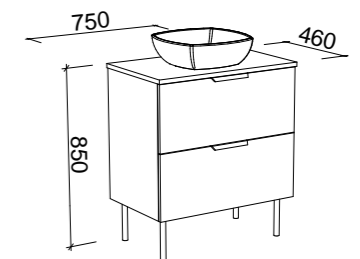

CABINET WITH	SKU	RRP
20mm SilkSurface Top with White Gloss Above Counter Ceramic Basin	SHC-V-750-C-SSA-L	$3,052
20mm SilkSurface Top with White Gloss Under Counter Ceramic Basin	SHC-V-750-C-SSU-L	$3,052
20mm Caesarstone Top with White Gloss Above Counter Ceramic Basin	SHC-V-750-C-STA-L	$3,203
20mm Caesarstone Top with White Gloss Under Counter Ceramic Basin	SHC-V-750-C-STU-L	$3,487
No Top	SHC-VCO-750-C-X-L	$2,011