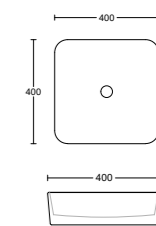

Florent White

Offset or wall mounted tapware required

WG FLO-BS-400-WG-S | $220