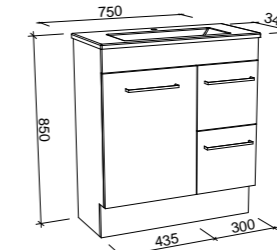

CABINET WITH	SKU	RRP
Ensuite Mineral Composite Top	ENS-V-750-C-ENS-F	$1,512
No Top	ENS-VCO-750-C-X-F	$1,058

On Legs