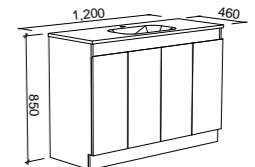

CABINET WITH	SKU	RRP
Haven Matt Dolomite Top	RKF-V-1200-C-HVN-F	$1,498
Quest Gloss Dolomite Top	RKF-V-1200-C-QUE-F	$1,498
No Top	RKF-VCO-1200-C-X-F	$1,031

Floor Standing