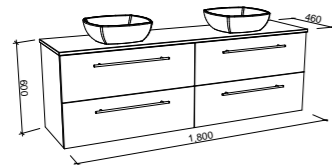

OXBOW 1800mm DOUBLE BOWL

Wall Hung

CABINET WITH	SKU	RRP
20mm SilkSurface Top with White Gloss Above Counter Ceramic Basin	OXB-V-1800-D-SSA-W	$4,760
20mm SilkSurface Top with White Gloss Under Counter Ceramic Basin	OXB-V-1800-D-SSU-W	$4,760
20mm Caesarstone Top with White Gloss Above Counter Ceramic Basin	OXB-V-1800-D-STA-W	$5,183
20mm Caesarstone Top with White Gloss Under Counter Ceramic Basin	OXB-V-1800-D-STU-W	$5,751
No Top	OXB-VCO-1800-D-X-W	$2,810

Floor Standing