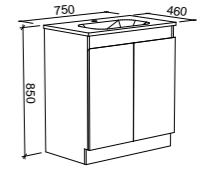

CABINET WITH	SKU	RRP
Haven Matt Dolomite Top	RKF-V-750-C-HVN-F	$1,130
Quest Gloss Dolomite Top	RKF-V-750-C-QUE-F	$1,130
No Top	RKF-VCO-750-C-X-F	$767

Floor Standing