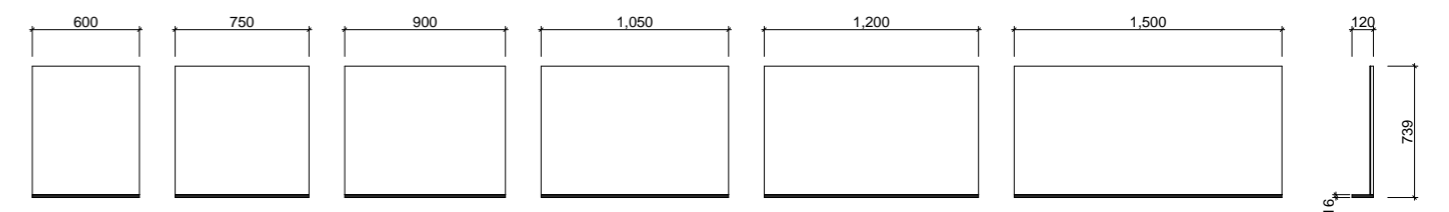

- Range of sizes available
- Easy split batten mounting system

02.

03.

**[01.] Essence Mirror 900mm** | ESS-M-900-739 | \$779 Palomera Oak Shelf **[02.] Essence Mirror 900mm** | ESS-M-900-739 | \$779 Pastel Pink Satin Shelf **[03.] Essence Mirror 600mm** | ESS-M-600-739 | \$626 White Satin Shelf **Please refer to pricelist pages for all available options.**