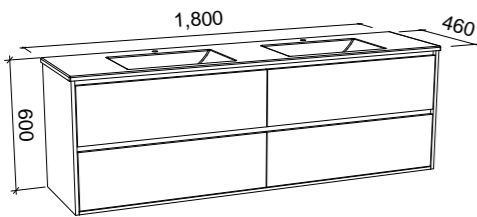

GRANGE 1800mm DOUBLE BOWL

Wall Hung

CABINET WITH	SKU	RRP
Regal Mineral Composite Top	GRA-V-1800-D-REG-W	$4,073
20mm SilkSurface Top with White Gloss Above Counter Ceramic Basin	GRA-V-1800-D-SSA-W	$4,437
20mm SilkSurface Top with White Gloss Under Counter Ceramic Basin	GRA-V-1800-D-SSU-W	$4,437
20mm Caesarstone Top with White Gloss Above Counter Ceramic Basin	GRA-V-1800-D-STA-W	$4,967
20mm Caesarstone Top with White Gloss Under Counter Ceramic Basin	GRA-V-1800-D-STU-W	$5,503
No Top	GRA-VCO-1800-D-X-W	$2,482

Floor Standing