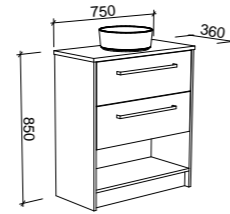

CABINET WITH	SKU	RRP
20mm SilkSurface Top with White Gloss Above Counter Ceramic Basin	KAR-V-750-C-SSA-F	$2,350
20mm SilkSurface Top with White Gloss Ceramic Mini Under Counter Basin	KAR-V-750-C-SSU-F	$2,350
20mm Caesarstone Top with White Gloss Above Counter Ceramic Basin	KAR-V-750-C-STA-F	$2,492
20mm Caesarstone Top with White Gloss Mini Under Counter Ceramic Basin	KAR-V-750-C-STU-F	$2,492
No Top	KAR-VCO-750-C-X-F	$1,493

Floor Standing