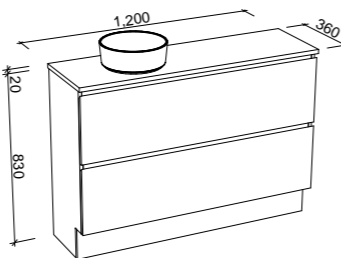

Floor Standing

CABINET WITH	SKU	RRP
20mm SilkSurface Top with White Gloss Above Counter Ceramic Basin Left-hand Offset	BIL-V-1200-L-SSA-W	$2,771
20mm SilkSurface Top with White Gloss Mini Under Counter Basin Left-hand Offset	BIL-V-1200-L-SSU-W	$2,771
20mm Caesarstone Top with White Gloss Above Counter Ceramic Basin Left-hand Offset	BIL-V-1200-L-STA-W	$3,078
20mm Caesarstone Top with White Gloss Mini Under Counter Basin Left-hand Offset	BIL-V-1200-L-STU-W	$3,347
No Top Left-hand Offset	BIL-VCO-1200-L-X-W	$1,512

CABINET WITH	SKU	RRP
20mm SilkSurface Top with White Gloss Above Counter Ceramic Basin Left-hand Offset	BIL-V-1200-L-SSA-F	$3,045
20mm SilkSurface Top with White Gloss Mini Under Counter Basin Left-hand Offset	BIL-V-1200-L-SSU-F	$3,045
20mm Caesarstone Top with White Gloss Above Counter Ceramic Basin Left-hand Offset	BIL-V-1200-L-STA-F	$3,353
20mm Caesarstone Top with White Gloss Mini Under Counter Basin Left-hand Offset	BIL-V-1200-L-STU-F	$3,620
No Top Left-hand Offset	BIL-VCO-1200-L-X-F	$1,802

NOTE: Right-hand offset also available. Order by replacing -L- with -R- in the relevant SKU.

NOTE: See pages 264 - 270 for selected small space basins for the Billie.

Billie

G GOLD INCLUSIONS