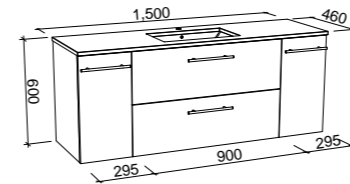

MARSHALL 1500mm SINGLE BOWL

Wall Hung