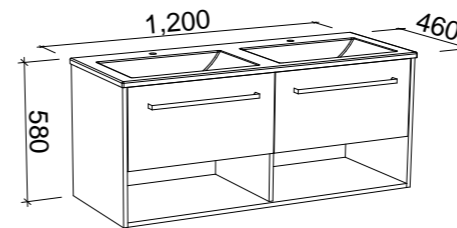

## KANSAS 1200mm DOUBLE BOWL

Wall Hung

CABINET WITH	SKU	RRP
Alpha Ceramic Top	KAN-V-1200-D-APH-W	\$2,810
No Top	KAN-VCO-1200-D-X-W	\$1,638