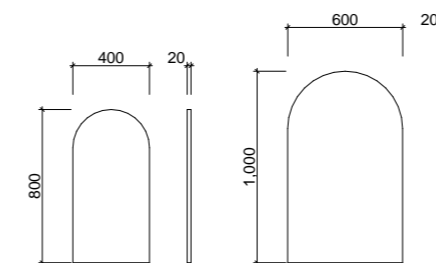

[01.] Church Mirror 600mm | CHU-M-600-1000 | $679 [02.] Church Mirror 400mm | CHU-M-400-800 | $537 [03.] Church Mirror 600mm | CHU-M-600-1000 | $679
Please refer to pricelist pages for all available options.