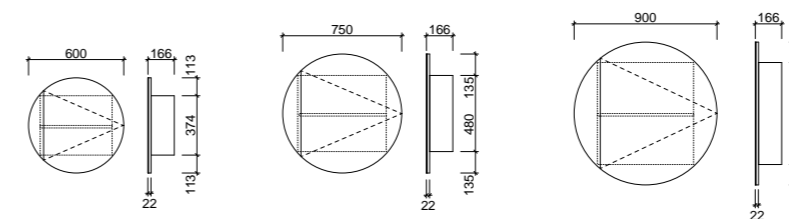

[01.] Havana Shaving Cabinet 750mm | HAV-SC-750-S-G | $950 Perugian Walnut Cabinet Havana Platinum Shaving Cabinet 750mm | HAV-SC-750-S-P | $1,019 [02.] Havana Shaving Cabinet 750mm | HAV-SC-750-S-G | $950 White Satin Cabinet shown with door open Havana Platinum Shaving Cabinet 750mm | HAV-SC-750-S-P | $1,019 [03.] Havana Shaving Cabinet 900mm | HAV-SC-900-S-G | $1,043 White Satin Cabinet Havana Platinum Shaving Cabinet 900mm | HAV-SC-900-S-P | $1,111 [04.] Havana Platinum Shaving Cabinet 750mm | HAV-SC-750-S-P | $1,019 White Satin Cabinet shown with door open Please refer to pricelist pages for all available options.