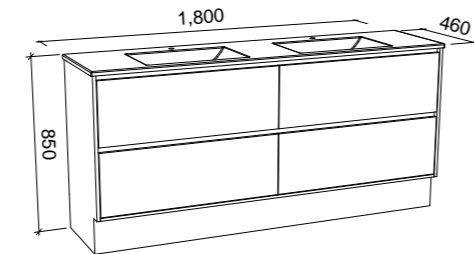

CABINET WITH	SKU	RRP
Regal Mineral Composite Top	GRA-V-1800-D-REG-F	$4,208
20mm SilkSurface Top with White Gloss Above Counter Ceramic Basin	GRA-V-1800-D-SSA-F	$4,573
20mm SilkSurface Top with White Gloss Under Counter Ceramic Basin	GRA-V-1800-D-SSU-F	$4,573
20mm Caesarstone Top with White Gloss Above Counter Ceramic Basin	GRA-V-1800-D-STA-F	$5,102
20mm Caesarstone Top with White Gloss Under Counter Ceramic Basin	GRA-V-1800-D-STU-F	$5,638
No Top	GRA-VCO-1800-D-X-F	$2,624

Grange

G GOLD INCLUSIONS