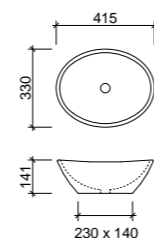

Elite White*

WG ELI-BS-415-WG-S | $220

WM ELI-BS-415-WM-U | $364