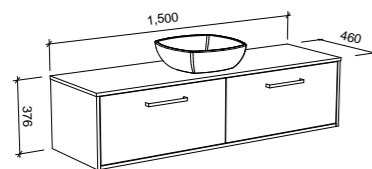

DELAWARE 1500mm SINGLE BOWL

Wall Hung

CABINET WITH	SKU	RRP
18mm Laminate Top with White Gloss Ceramic Above Counter Basin	DEL-V-1500-C-LMA-W	$2,395
No Top	DEL-VCO-1500-C-X-W	$1,589