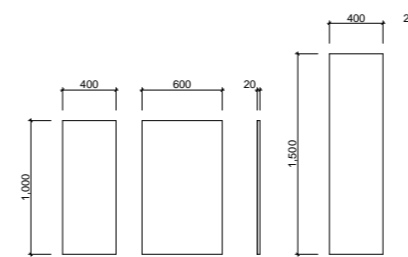

[01.] Jazz Mirror 600mm | JZZ-M-600-1000 | $501 each [02.] Jazz Mirror 400mm | JZZ-M-400-1500 | $609 [03.] Jazz Mirror 600mm | JZZ-M-600-1000 | $501 Please refer to pricelist pages for all available options.