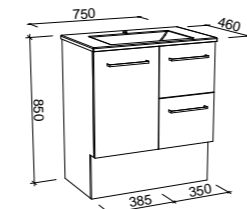

CABINET WITH	SKU	RRP
Regal Mineral Composite Top	CAR-V-750-C-REG-F	$1,842
Alpha Ceramic Top	CAR-V-750-C-APH-F	$1,842
Haven Dolomite Top	CAR-V-750-C-HVN-F	$1,842
Quest Dolomite Top	CAR-V-750-C-QUE-F	$1,842
Grand Mineral Composite Top	CAR-V-750-C-GND-F	$2,028
No Top	CAR-VCO-750-C-X-F	$1,401