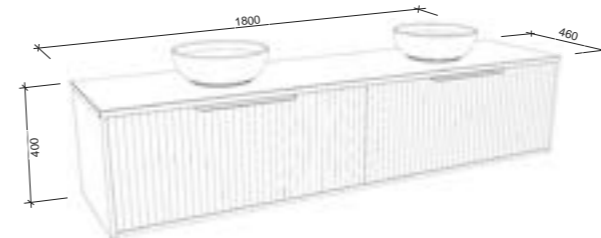

ELWOOD 1800mm DOUBLE BOWL

Wall Hung

CABINET WITH	SKU	RRP
20mm SilkSurface Top with White Gloss Above Counter Ceramic Basin	ELW-V-1800-D-SSA-W	$3,834
20mm SilkSurface Top with White Gloss Under Counter Ceramic Basin	ELW-V-1800-D-SSU-W	$4,084
20mm Caesarstone Top with White Gloss Above Counter Ceramic Basin	ELW-V-1800-D-STA-W	$4,442
20mm Caesarstone Top with White Gloss Under Counter Ceramic Basin	ELW-V-1800-D-STU-W	$4,726
No Top	ELW-VCO-1800-D-X-W	$1,895

NOTE: Woodgrain finishes available only in Coastal Oak, Prime Oak and Bottega Oak. Handles only available in 350mm Loft, Ova or Wave Handles.