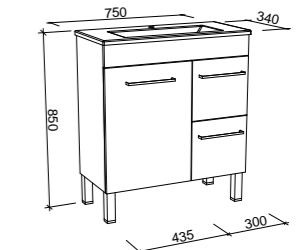

CABINET WITH	SKU	RRP
Ensuite Mineral Composite Top	ENS-V-750-C-ENS-L	$1,598
No Top	ENS-VCO-750-C-X-L	$1,127