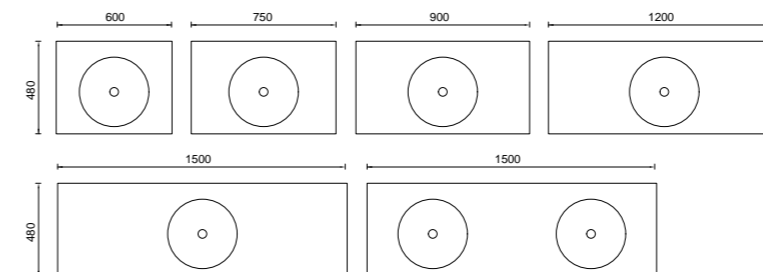

Available in wall hung.

- Top options include:
  - 20mm SilkSurface slab top with above counter basin/s
- Handle options include:
  - Fingerpull only

02.

03.

**[01.] Embrace Vanity 1500mm** | EMB-V-1500-D-SSA-W | \$6,118 Light Grey Satin Cabinet with Stratiss SilkSurface Top and White Gloss Oval Flute Ceramic Basins **[02.] Embrace Vanity 1200mm** | EMB-V-1200-C-SSA-W | \$4,770 Tassie Oak Cabinet with Arctic White SilkSurface Top and White Gloss Coast Inset Mineral Composite Basin | Shown with Mineral Composite Basin Upgrade | UPG-OPT-BASCOLOUR | ADD \$144 **[03.] Embrace Vanity 900mm** | EMB-V-900-C-SSA-W | \$4,521 Light Pistachio Satin Cabinet with Lapis Salt SilkSurface Top and White Gloss Florent Ceramic Basin **Please refer to pricelist pages for all available options.**

**NOTE:** Selected inset basins available. Not available with custom inset basins.

01.

The Grange has an elegant 16mm surround and looks stunning in any contemporary bathroom. With the luxury of all-drawers, the Grange offers storage in style.