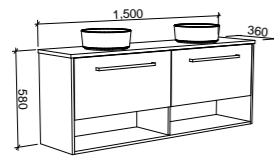

## KARLIE 1500mm DOUBLE BOWL

Wall Hung

CABINET WITH	SKU	RRP
20mm SilkSurface Top with White Gloss Above Counter Ceramic Basin	KAR-V-1500-D-SSA-W	\$3,944
20mm SilkSurface Top with White Gloss Ceramic Mini Under Counter Basin	KAR-V-1500-D-SSU-W	\$3,944
20mm Caesarstone Top with White Gloss Above Counter Ceramic Basin	KAR-V-1500-D-STA-W	\$4,117
20mm Caesarstone Top with White Gloss Mini Under Counter Ceramic Basin	KAR-V-1500-D-STU-W	\$4,117
No Top	KAR-VCO-1500-D-X-W	\$2,092