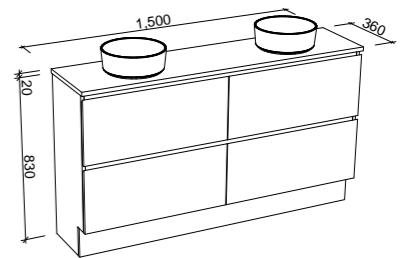

Floor Standing