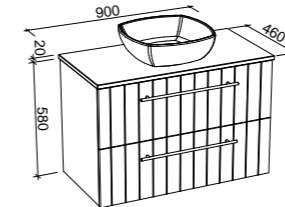

HENLEY 900mm

Wall Hung

CABINET WITH	SKU	RRP
20mm SilkSurface Top with White Gloss Above Counter Ceramic Basin	HEN-V-900-C-SSA-W	$3,075
20mm SilkSurface Top with White Gloss Under Counter Ceramic Basin	HEN-V-900-C-SSU-W	$3,075
20mm Caesarstone Top with White Gloss Above Counter Ceramic Basin	HEN-V-900-C-STA-W	$3,247
20mm Caesarstone Top with White Gloss Under Counter Ceramic Basin	HEN-V-900-C-STU-W	$3,531
No Top	HEN-VCO-900-C-X-W	$1,953

Floor Standing