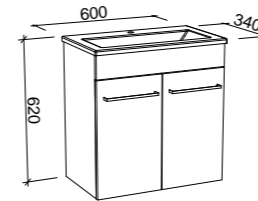

ENSUITE 600mm

Wall Hung

CABINET WITH	SKU	RRP
Ensuite Mineral Composite Top	ENS-V-600-C-ENS-W	$1,189
No Top	ENS-VCO-600-C-X-W	$777

Floor Standing