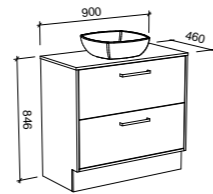

CABINET WITH	SKU	RRP
18mm Laminate Top with White Gloss Ceramic Above Counter Basin	DEL-V-900-C-LMA-F	$1,948
No Top	DEL-VCO-900-C-X-F	$1,360

Floor Standing