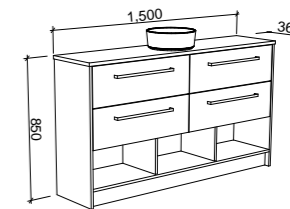

CABINET WITH	SKU	RRP
20mm SilkSurface Top with White Gloss Above Counter Ceramic Basin	KAR-V-1500-C-SSA-F	$4,541
20mm SilkSurface Top with White Gloss Ceramic Mini Under Counter Basin	KAR-V-1500-C-SSU-F	$4,541
20mm Caesarstone Top with White Gloss Above Counter Ceramic Basin	KAR-V-1500-C-STA-F	$4,670
20mm Caesarstone Top with White Gloss Mini Under Counter Ceramic Basin	KAR-V-1500-C-STU-F	$4,670
No Top	KAR-VCO-1500-C-X-F	$2,964