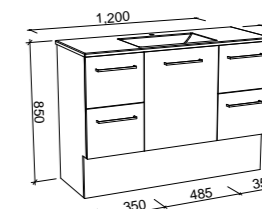

CABINET WITH	SKU	RRP
Regal Mineral Composite Top	CAR-V-1200-C-REG-F	$2,624
Alpha Ceramic Top	CAR-V-1200-C-APH-F	$2,624
Haven Dolomite Top	CAR-V-1200-C-HVN-F	$2,624
Quest Dolomite Top	CAR-V-1200-C-QUE-F	$2,624
Grand Mineral Composite Top	CAR-V-1200-C-GND-F	$2,842
No Top	CAR-VCO-1200-C-X-F	$1,960