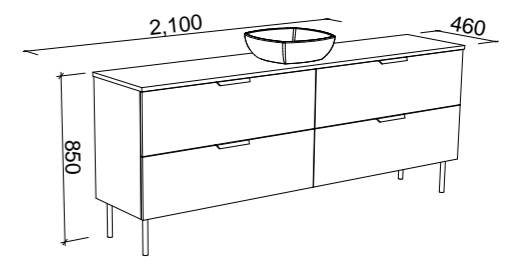

On Legs

CABINET WITH	SKU	RRP
20mm SilkSurface Top with White Gloss Above Counter Ceramic Basin	SHC-V-2100-C-SSA-W	$5,675
20mm SilkSurface Top with White Gloss Under Counter Ceramic Basin	SHC-V-2100-C-SSU-W	$5,675
20mm Caesarstone Top with White Gloss Above Counter Ceramic Basin	SHC-V-2100-C-STA-W	$6,054
20mm Caesarstone Top with White Gloss Under Counter Ceramic Basin	SHC-V-2100-C-STU-W	$6,622
No Top	SHC-VCO-2100-C-X-W	$3,450

CABINET WITH	SKU	RRP
20mm SilkSurface Top with White Gloss Above Counter Ceramic Basin	SHC-V-2100-C-SSA-L	$5,770
20mm SilkSurface Top with White Gloss Under Counter Ceramic Basin	SHC-V-2100-C-SSU-L	$5,770
20mm Caesarstone Top with White Gloss Above Counter Ceramic Basin	SHC-V-2100-C-STA-L	$6,234
20mm Caesarstone Top with White Gloss Under Counter Ceramic Basin	SHC-V-2100-C-STU-L	$6,802
No Top	SHC-VCO-2100-C-X-L	$3,630