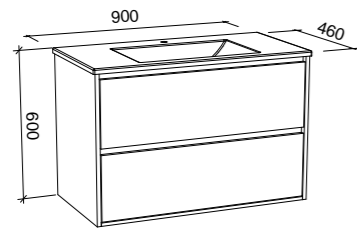

Grange

G GOLD INCLUSIONS

GRANGE 900mm

Wall Hung

CABINET WITH	SKU	RRP
Alpha Ceramic Top	GRA-V-900-C-APH-W	$1,929
Regal Mineral Composite Top	GRA-V-900-C-REG-W	$1,929
Haven Matt Dolomite Top	GRA-V-900-C-HVN-W	$1,929
Quest Gloss Dolomite Top	GRA-V-900-C-QUE-W	$1,929
20mm SilkSurface Top with White Gloss Above Counter Ceramic Basin	GRA-V-900-C-SSA-W	$2,571
20mm SilkSurface Top with White Gloss Under Counter Ceramic Basin	GRA-V-900-C-SSU-W	$2,571
20mm Caesarstone Top with White Gloss Above Counter Ceramic Basin	GRA-V-900-C-STA-W	$2,733
20mm Caesarstone Top with White Gloss Under Counter Ceramic Basin	GRA-V-900-C-STU-W	$3,001
No Top	GRA-VCO-900-C-X-W	$1,385

Floor Standing