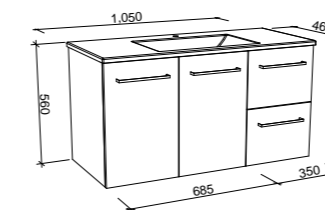

CARLO 1050mm

Wall Hung

CABINET WITH	SKU	RRP
Regal Mineral Composite Top	CAR-V-1050-C-REG-W	$2,078
Grand Mineral Composite Top	CAR-V-1050-C-GND-W	$2,317
No Top	CAR-VCO-1050-C-X-W	$1,488

Floor Standing