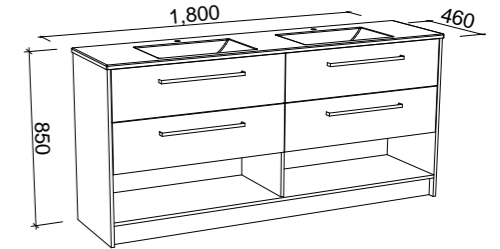

Floor Standing

CABINET WITH	SKU	RRP
Regal Mineral Composite Top	KAN-V-1800-D-REG-W	$3,858
20mm SilkSurface Top with White Gloss Above Counter Ceramic Basin	KAN-V-1800-D-SSA-W	$4,242
20mm SilkSurface Top with White Gloss Under Counter Ceramic Basin	KAN-V-1800-D-SSU-W	$4,242
20mm Caesarstone Top with White Gloss Above Counter Ceramic Basin	KAN-V-1800-D-STA-W	$4,769
20mm Caesarstone Top with White Gloss Under Counter Ceramic Basin	KAN-V-1800-D-STU-W	$5,337
No Top	KAN-VCO-1800-D-X-W	$2,266

CABINET WITH	SKU	RRP
Regal Mineral Composite Top	KAN-V-1800-D-REG-F	$4,854
20mm SilkSurface Top with White Gloss Above Counter Ceramic Basin	KAN-V-1800-D-SSA-F	$5,240
20mm SilkSurface Top with White Gloss Under Counter Ceramic Basin	KAN-V-1800-D-SSU-F	$5,240
20mm Caesarstone Top with White Gloss Above Counter Ceramic Basin	KAN-V-1800-D-STA-F	$5,766
20mm Caesarstone Top with White Gloss Under Counter Ceramic Basin	KAN-V-1800-D-STU-F	$6,334
No Top	KAN-VCO-1800-D-X-F	$3,315

Karlie

G GOLD INCLUSIONS