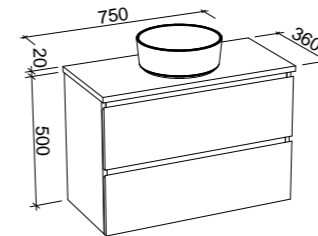

BILLIE 750mm

Wall Hung

CABINET WITH	SKU	RRP
20mm SilkSurface Top with White Gloss Above Counter Ceramic Basin	BIL-V-750-C-SSA-W	$2,156
20mm SilkSurface Top with White Gloss Mini Under Counter Ceramic Basin	BIL-V-750-C-SSU-W	$2,156
20mm Caesarstone Top with White Gloss Above Counter Ceramic Basin	BIL-V-750-C-STA-W	$2,299
20mm Caesarstone Top with White Gloss Mini Under Counter Ceramic Basin	BIL-V-750-C-STU-W	$2,567
No Top	BIL-VCO-750-C-X-W	$1,278