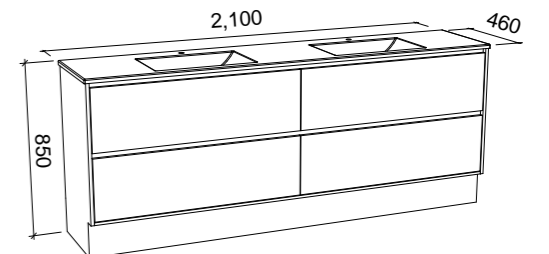

CABINET WITH	SKU	RRP
Regal Mineral Composite Top	GRA-V-2100-D-REG-F	$5,339
20mm SilkSurface Top with White Gloss Above Counter Ceramic Basin	GRA-V-2100-D-SSA-F	$4,868
20mm SilkSurface Top with White Gloss Under Counter Ceramic Basin	GRA-V-2100-D-SSU-F	$4,868
20mm Caesarstone Top with White Gloss Above Counter Ceramic Basin	GRA-V-2100-D-STA-F	$5,481
20mm Caesarstone Top with White Gloss Under Counter Ceramic Basin	GRA-V-2100-D-STU-F	$6,017
No Top	GRA-VCO-2100-D-X-F	$2,829