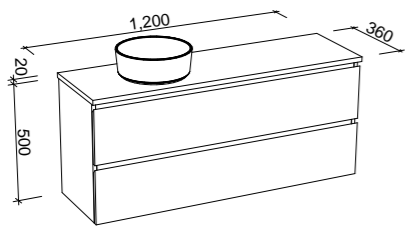

BILLIE 1200mm OFFSET BOWL

Wall Hung