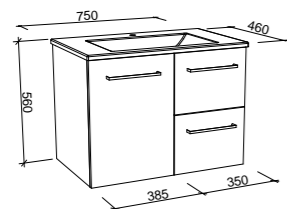

CARLO 750mm

Wall Hung

CABINET WITH	SKU	RRP
Regal Mineral Composite Top	CAR-V-750-C-REG-W	$1,670
Alpha Ceramic Top	CAR-V-750-C-APH-W	$1,670
Haven Dolomite Top	CAR-V-750-C-HVN-W	$1,670
Quest Dolomite Top	CAR-V-750-C-QUE-W	$1,670
Grand Mineral Composite Top	CAR-V-750-C-GND-W	$1,842
No Top	CAR-VCO-750-C-X-W	$1,232

Floor Standing