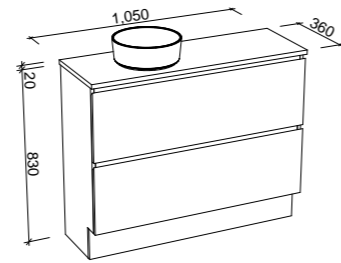

Floor Standing

CABINET WITH	SKU	RRP
20mm SilkSurface Top with White Gloss Above Counter Ceramic Basin Left-hand Offset	BIL-V-1050-L-SSA-W	$2,677
20mm SilkSurface Top with White Gloss Mini Under Counter Basin Left-hand Offset	BIL-V-1050-L-SSU-W	$2,677
20mm Caesarstone Top with White Gloss Above Counter Ceramic Basin Left-hand Offset	BIL-V-1050-L-STA-W	$2,948
20mm Caesarstone Top with White Gloss Mini Under Counter Basin Left-hand Offset	BIL-V-1050-L-STU-W	$3,216
No Top Left-hand Offset	BIL-VCO-1050-L-X-W	$1,432

CABINET WITH	SKU	RRP
20mm SilkSurface Top with White Gloss Above Counter Ceramic Basin Left-hand Offset	BIL-V-1050-L-SSA-F	$2,923
20mm SilkSurface Top with White Gloss Mini Under Counter Basin Left-hand Offset	BIL-V-1050-L-SSU-F	$2,923
20mm Caesarstone Top with White Gloss Above Counter Ceramic Basin Left-hand Offset	BIL-V-1050-L-STA-F	$3,194
20mm Caesarstone Top with White Gloss Mini Under Counter Basin Left-hand Offset	BIL-V-1050-L-STU-F	$3,463
No Top Left-hand Offset	BIL-VCO-1050-L-X-F	$1,690

NOTE: Right-hand offset also available. Order by replacing -L- with -R- in the relevant SKU.