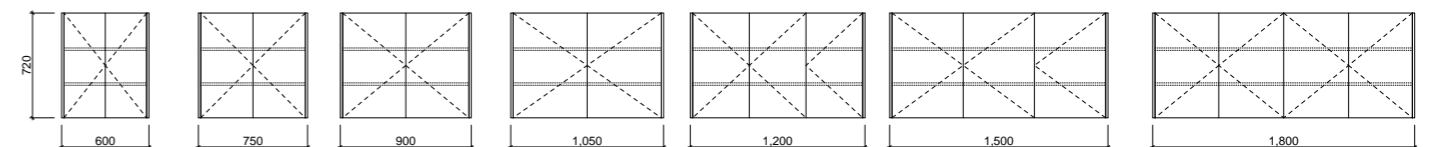

All cabinets 166mm deep.

[01.] Denver Shaving Cabinet 1500mm | DEN-SC-1500-3-G | $1,208 Tassie Oak Cabinet **Denver Platinum Shaving Cabinet 1500mm** | DEN-SC-1500-3-P | $1,255 **[02.] Denver Shaving Cabinet 1050mm** | DEN-SC-1050-D-G | $1,014 White Gloss Cabinet **Denver Platinum Shaving Cabinet 1050mm** | DEN-SC-1050-D-P | $1,131 **[03.] Denver Shaving Cabinet 1500mm** | DEN-SC-1500-3-G | $1,208 Tassie Oak Cabinet **Denver Platinum Shaving Cabinet 1500mm** | DEN-SC-1500-3-P | $1,326 **[04.] Denver Shaving Cabinet 1500mm** | DEN-SC-1500-3-G | $1,208 Tassie Oak Cabinet | Shown with Denver Side Lighting Upgrade | LED-L-DENVER | ADD $603 **Denver Platinum Shaving Cabinet 1500mm** | DEN-SC-1500-3-P | $1,326 **Please refer to pricelist pages for all available options.**