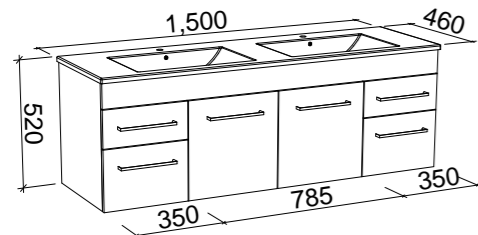

## INDIANA 1500mm DOUBLE BOWL

Wall Hung

CABINET WITH	SKU	RRP
Alpha Ceramic Top	IND-V-1500-D-APH-W	\$3,341
No Top	IND-VCO-1500-D-X-W	\$1,865

Floor Standing

CABINET WITH	SKU	RRP
Alpha Ceramic Top	IND-V-1500-D-APH-F	\$3,531
No Top	IND-VCO-1500-D-X-F	\$2,053