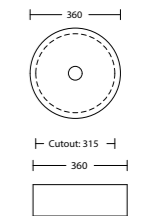

Ceramic Under Counter Basins

Allure Under Counter

No overflow. Only available with SilkSurface slab top (cannot be purchased on their own). Offset or wall mounted tapware required.

- **WG** ALLU-BS-360-WG-S | $220
- **GM** ALLU-BS-360-GM-U | $364
- **WM** ALLU-BS-360-WM-U | $364
- **LGM** ALLU-BS-360-LGM-U | $364
- **BKM** ALLU-BS-360-BKM-U | $364
- **PM** ALLU-BS-360-PM-U | $364
- **ANT** ALLU-BS-360-ANT-U | $364