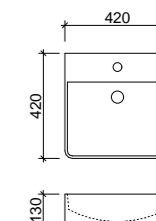

Iconic 420 White

With overflow and tap landing

WG ICN-BS-420-WG-S | $220

NOTE: Wastes not included for Ceramic and Mineral Composite basins. Ceramic and Stainless Steel wastes available as separate purchase. White gloss ceramic basins (-S) included in package price. Mineral Composite, Stainless Steel, matt and coloured basins (-U) will incur an additional charge. While the colours in this brochure are to the highest standard in printing, it should only be used as an indication of actual product design. *Suitable for small space vanities.

WG - White Gloss | **WM** - White Matt | **BKM** - Black Matt | **ANT** - Anthracite | **GM** - Grey Matt | **LGM** - Light Grey Matt | **PM** - Pink Matt | **BG** - Brushed Gold | **BN** - Brushed Nickel