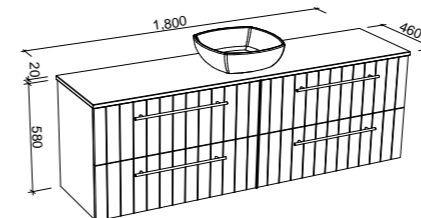

HENLEY 1800mm SINGLE BOWL

Wall Hung

CABINET WITH	SKU	RRP
20mm SilkSurface Top with White Gloss Above Counter Ceramic Basin	HEN-V-1800-C-SSA-W	$4,714
20mm SilkSurface Top with White Gloss Under Counter Ceramic Basin	HEN-V-1800-C-SSU-W	$4,714
20mm Caesarstone Top with White Gloss Above Counter Ceramic Basin	HEN-V-1800-C-STA-W	$5,137
20mm Caesarstone Top with White Gloss Under Counter Ceramic Basin	HEN-V-1800-C-STU-W	$5,421
No Top	HEN-VCO-1800-C-X-W	$3,025

Floor Standing