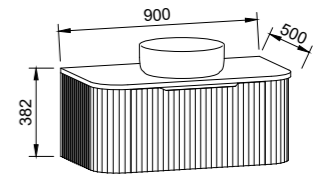

SANTOS 900mm

Wall Hung

CABINET WITH	SKU	RRP
20mm SilkSurface Top with White Gloss Above Counter Ceramic Basin	SAN-V-900-C-SSA-W	$2,550
No Top	SAN-VCO-900-C-X-W	$2,074