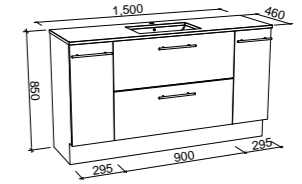

## MARSHALL 1500mm SINGLE BOWL

Wall Hung

Floor Standing

CABINET WITH	SKU	RRP
20mm SilkSurface Top with White Gloss Above Counter Ceramic Basin	MAR-V-1500-C-SSA-W	\$3,494
20mm SilkSurface Top with White Gloss Under Counter Ceramic Basin	MAR-V-1500-C-SSU-W	\$3,494
20mm Caesarstone Top with White Gloss Above Counter Ceramic Basin	MAR-V-1500-C-STA-W	\$3,621
20mm Caesarstone Top with White Gloss Under Counter Ceramic Basin	MAR-V-1500-C-STU-W	\$3,904
No Top	MAR-VCO-1500-C-X-W	\$1,957