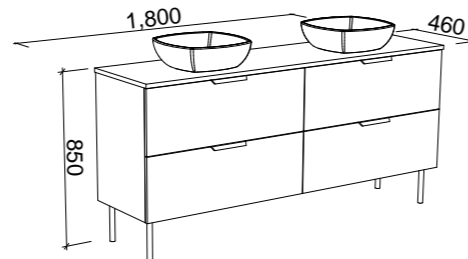

On Legs

CABINET WITH	SKU	RRP
20mm SilkSurface Top with White Gloss Above Counter Ceramic Basin	SHC-V-1800-D-SSA-W	$5,309
20mm SilkSurface Top with White Gloss Under Counter Ceramic Basin	SHC-V-1800-D-SSU-W	$5,309
20mm Caesarstone Top with White Gloss Above Counter Ceramic Basin	SHC-V-1800-D-STA-W	$5,642
20mm Caesarstone Top with White Gloss Under Counter Ceramic Basin	SHC-V-1800-D-STU-W	$6,210
No Top	SHC-VCO-1800-D-X-W	$3,297

CABINET WITH	SKU	RRP
20mm SilkSurface Top with White Gloss Above Counter Ceramic Basin	SHC-V-1800-D-SSA-L	$5,404
20mm SilkSurface Top with White Gloss Under Counter Ceramic Basin	SHC-V-1800-D-SSU-L	$5,404
20mm Caesarstone Top with White Gloss Above Counter Ceramic Basin	SHC-V-1800-D-STA-L	$5,822
20mm Caesarstone Top with White Gloss Under Counter Ceramic Basin	SHC-V-1800-D-STU-L	$6,390
No Top	SHC-VCO-1800-D-X-L	$3,477

NOTE: Please specify route style when ordering. Legs only available in Angled and Straight.