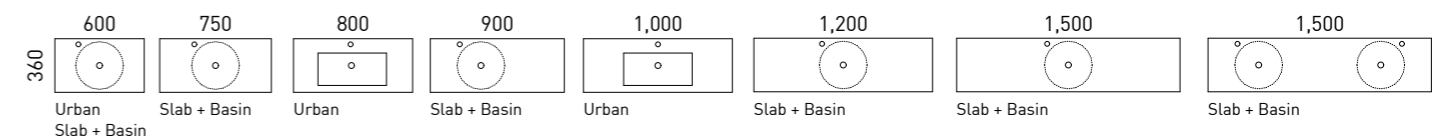

[01.] Karlie Vanity 1500mm | KAR-V-1500-D-SSA-W | $3,944 Classic Oak Cabinet with Arctic White SilkSurface Top and White Gloss Gem Ceramic Basins **[02.] Karlie Vanity 900mm** | KAR-V-900-C-SSA-F | $2,814 White Satin Cabinet with Calcutta Snow SilkSurface Top and White Gloss Bloom Ceramic Basin **[03.] Karlie Vanity 1000mm** | KAR-V-1000-C-URB-W | $2,202 Black Satin Cabinet with Urban Ceramic Top **[04.] Karlie Vanity 600mm** | KAR-V-600-C-STA-W | $1,859 Prime Oak Cabinet with Cloudburst Concrete Caesarstone Top and White Gloss Ceramic Gem Basin **Please refer to pricelist pages for all available options.**

*Selected sizes. See page 258 for Vanity Top Collection.