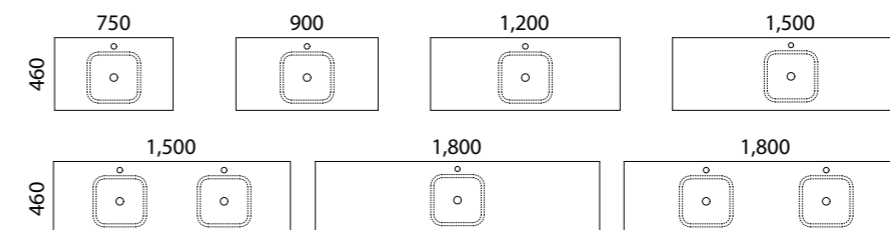

[01.] Ashton Vanity 1500mm | ASH-V-1500-D-SSA-F | $5,683 Havana Oak Cabinet with Arctic White SilkSurface Top and White Gloss Jessie Ceramic Basins **[02.] Ashton Vanity 900mm** | ASH-V-900-C-SSA-W | $3,183 Perugian Walnut Cabinet with Calcutta Snow SilkSurface Top and White Gloss Radius Inset Ceramic Basin | Shown with Under Cabinet Lighting | LED-L-UNDERCAB-V | ADD $391 **[03.] Ashton Vanity 1800mm** | ASH-V-1800-D-SSA-W | $5,385 Florentine Walnut Cabinet with Arctic White SilkSurface Top and White Gloss Enchant Ceramic Basins **[04.] Ashton Vanity 1200mm** | ASH-V-1200-C-SSA-W | $3,781 White Satin Cabinet with Bianco Pearl SilkSurface Top and White Gloss Myrtle Ceramic Basin | Shown with Under Cabinet Lighting | LED-L-UNDERCAB-V | ADD $391 **Please refer to pricelist pages for all available options.**