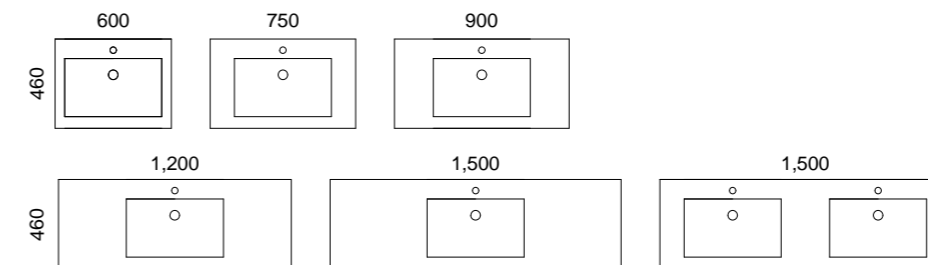

[01.] Ainsworth Vanity 1200mm | AIN-V-1200-C-SSA-W | $3,525 Florentine Walnut Cabinet with Lapis Salt SilkSurface Top and White Gloss Addison Inset Ceramic Basin **[02.] Ainsworth Vanity 750mm** | AIN-V-750-C-SSA-W | $2,917 Light Grey Satin Cabinet with Grigio Stone SilkSurface Top and Black Matt Feather Ceramic Basin | Shown with Basin Colour Upgrade | UPG-OPT-BASCOLOUR | ADD $144 **[03.] Ainsworth Vanity 1500mm** | AIN-V-1500-D-SSA-W | $4,436 Tassie Oak Cabinet with Carrara SilkSurface Top and White Gloss Myrtle Ceramic Basins **Please refer to pricelist pages for all available options.**