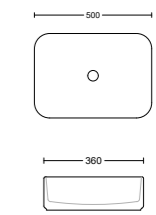

Enchant Grey

Anthracite Waste required

GM ENC-BS-500-GM-U | $364