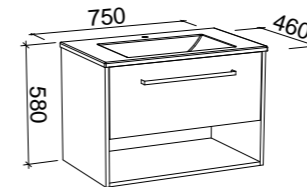

KANSAS 750mm

Wall Hung

CABINET WITH	SKU	RRP
Alpha Ceramic Top	KAN-V-750-C-APH-W	$1,652
Regal Mineral Composite Top	KAN-V-750-C-REG-W	$1,652
Haven Matt Dolomite Top	KAN-V-750-C-HVN-W	$1,652
Quest Gloss Dolomite Top	KAN-V-750-C-QUE-W	$1,652
20mm SilkSurface Top with White Gloss Above Counter Ceramic Basin	KAN-V-750-C-SSA-W	$2,022
20mm SilkSurface Top with White Gloss Under Counter Ceramic Basin	KAN-V-750-C-SSU-W	$2,022
20mm Caesarstone Top with White Gloss Above Counter Ceramic Basin	KAN-V-750-C-STA-W	$2,060
20mm Caesarstone Top with White Gloss Under Counter Ceramic Basin	KAN-V-750-C-STU-W	$2,344
No Top	KAN-VCO-750-C-X-W	$1,130

Floor Standing