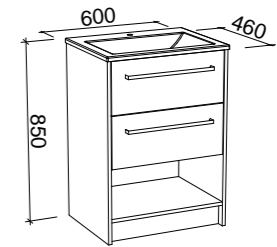

CABINET WITH	SKU	RRP
Alpha Ceramic Top	KAN-V-600-C-APH-F	$1,855
Regal Mineral Composite Top	KAN-V-600-C-REG-F	$1,855
20mm SilkSurface Top with White Gloss Above Counter Ceramic Basin	KAN-V-600-C-SSA-F	$2,184
20mm SilkSurface Top with White Gloss Under Counter Ceramic Basin	KAN-V-600-C-SSU-F	$2,184
20mm Caesarstone Top with White Gloss Above Counter Ceramic Basin	KAN-V-600-C-STA-F	$2,210
20mm Caesarstone Top with White Gloss Under Counter Ceramic Basin	KAN-V-600-C-STU-F	$2,494
No Top	KAN-VCO-600-C-X-F	$1,363