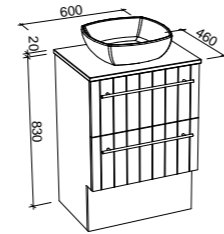

CABINET WITH	SKU	RRP
20mm SilkSurface Top with White Gloss Above Counter Ceramic Basin	HEN-V-600-C-SSA-F	$2,785
20mm SilkSurface Top with White Gloss Under Counter Ceramic Basin	HEN-V-600-C-SSU-F	$2,785
20mm Caesarstone Top with White Gloss Above Counter Ceramic Basin	HEN-V-600-C-STA-F	$2,885
20mm Caesarstone Top with White Gloss Under Counter Ceramic Basin	HEN-V-600-C-STU-F	$3,169
No Top	HEN-VCO-600-C-X-F	$1,891