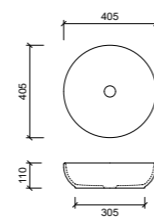

Ceramic Basins Continued

Chase White

Offset or wall mounted tapware required

WG CHA-BS-400-WG-S | $220

WM CHA-BS-400-WM-U | $364