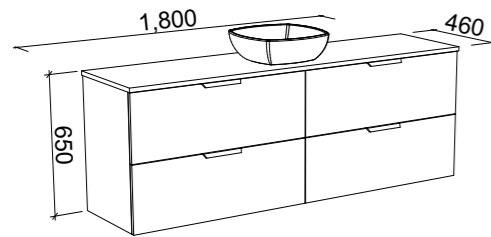

SUTHERLAND HOUSE 1800mm SINGLE BOWL

Wall Hung