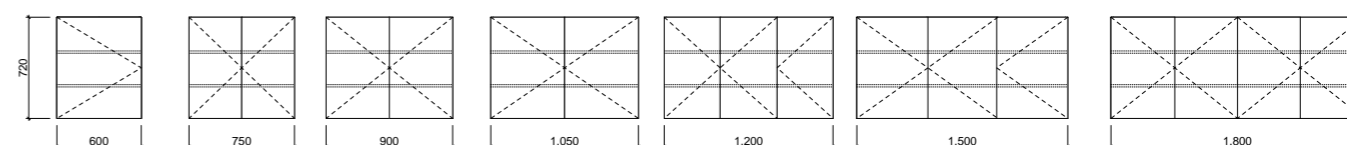

All cabinets 166mm deep. 1500mm available with 3 or 4 doors.

[01.] Tennessee Shaving Cabinet 1200mm | TEN-SC-1200-3-G | $1,084 Emerald Green Satin Cabinet **Tennessee Shaving Cabinet Platinum Shaving Cabinet 1200mm** | TEN-SC-1200-3-P | $1,203 **[02.] Tennessee Shaving Cabinet 750mm** | TEN-SC-750-D-G | $759 White Satin Cabinet **Tennessee Platinum Shaving Cabinet 750mm** | TEN-SC-750-D-P | $878 **[03.] Tennessee Shaving Cabinet 900mm** | TEN-SC-900-D-G | $815 Estella Oak Cabinet **Tennessee Platinum Shaving Cabinet 900mm** | TEN-SC-900-D-P | $933 **[04.] Tennessee Shaving Cabinet 1800mm** | TEN-SC-1800-4-G | $1,449 White Gloss Cabinet **Tennessee Shaving Cabinet Platinum Shaving Cabinet 1800mm** | TEN-SC-1800-4-P | $1,568 **[05.] Tennessee Shaving Cabinet 1200mm** | TEN-SC-1200-3-G | $1,084 Prime Oak Cabinet **Tennessee Shaving Cabinet Platinum Shaving Cabinet 1200mm** | TEN-SC-1200-3-P | $1,203 Please refer to pricelist pages for all available options.