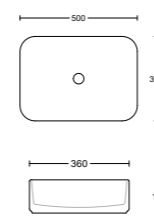

Enchant White

WG ENC-BS-500-WG-S | $220

WM ENC-BS-500-WM-U | $364