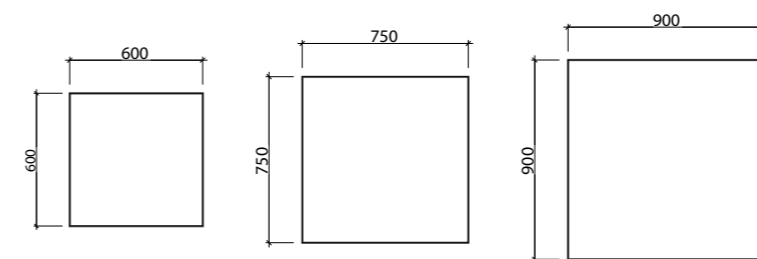

[01.] California Mirror 900mm | CAL-M-900-900 | $646 [02.] California Mirror 900mm | CAL-M-900-900 | $646 Please refer to pricelist pages for all available options.