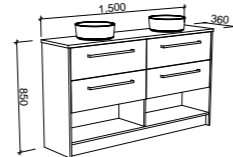

CABINET WITH	SKU	RRP
20mm SilkSurface Top with White Gloss Above Counter Ceramic Basin	KAR-V-1500-D-SSA-F	$4,944
20mm SilkSurface Top with White Gloss Ceramic Mini Under Counter Basin	KAR-V-1500-D-SSU-F	$4,944
20mm Caesarstone Top with White Gloss Above Counter Ceramic Basin	KAR-V-1500-D-STA-F	$5,114
20mm Caesarstone Top with White Gloss Mini Under Counter Ceramic Basin	KAR-V-1500-D-STU-F	$5,114
No Top	KAR-VCO-1500-D-X-F	$3,149

Kingsley

G GOLD INCLUSIONS