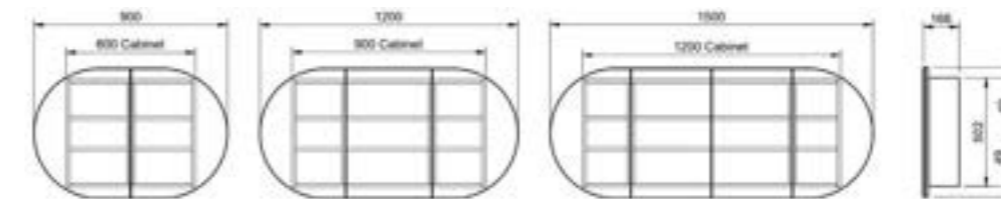

[01.] Ballad Shaving Cabinet 1200mm | BAL-SC-1200-3-G | $1,192 Aged Walnut Cabinet | Shown with Under Shaving Cabinet Lighting | LED-L-UNDERCAB-S-L | ADD $391 **Ballad Platinum Shaving Cabinet 1200mm** | BAL-SC-1200-3-P | $1,310 **[02.] Ballad Shaving Cabinet 1500mm** | BAL-SC-1500-4-G | $1,493 Light Grey Satin Cabinet **Ballad Platinum Shaving Cabinet 1500mm** | BAL-SC-1500-4-P | $1,611 Please refer to pricelist pages for all available options.