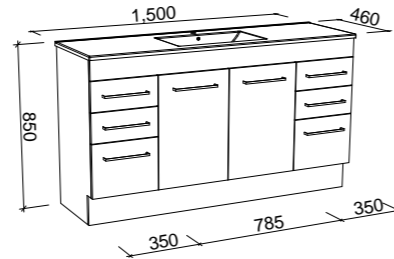

CABINET WITH	SKU	RRP
Alpha Ceramic Top	IND-V-1500-C-APH-F	$3,392
No Top	IND-VCO-1500-C-X-F	$2,053