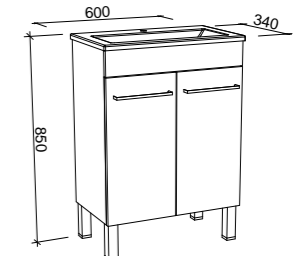

CABINET WITH	SKU	RRP
Ensuite Mineral Composite Top	ENS-V-600-C-ENS-L	$1,409
No Top	ENS-VCO-600-C-X-L	$953