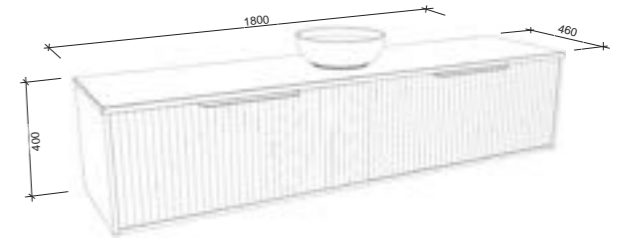

ELWOOD 1800mm SINGLE BOWL

Wall Hung

CABINET WITH	SKU	RRP
20mm SilkSurface Top with White Gloss Above Counter Ceramic Basin	ELW-V-1800-C-SSA-W	$3,587
20mm SilkSurface Top with White Gloss Under Counter Ceramic Basin	ELW-V-1800-C-SSU-W	$3,737
20mm Caesarstone Top with White Gloss Above Counter Ceramic Basin	ELW-V-1800-C-STA-W	$4,173
20mm Caesarstone Top with White Gloss Under Counter Ceramic Basin	ELW-V-1800-C-STU-W	$4,457
No Top	ELW-VCO-1800-C-X-W	$1,846