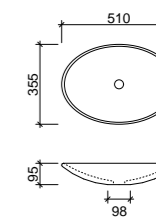

Feather White

WG FEA-BS-500-WG-S | $220

WM FEA-BS-500-WM-U | $364