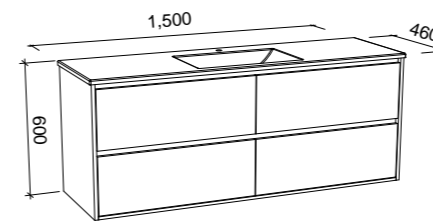

GRANGE 1500mm SINGLE BOWL

Wall Hung

CABINET WITH	SKU	RRP
Alpha Ceramic Top	GRA-V-1500-C-APH-W	$3,502
Regal Mineral Composite Top	GRA-V-1500-C-REG-W	$3,395
Haven Matt Dolomite Top	GRA-V-1500-C-HVN-W	$3,395
Quest Gloss Dolomite Top	GRA-V-1500-C-QUE-W	$3,395
20mm SilkSurface Top with White Gloss Above Counter Ceramic Basin	GRA-V-1500-C-SSA-W	$3,960
20mm SilkSurface Top with White Gloss Under Counter Ceramic Basin	GRA-V-1500-C-SSU-W	$3,960
20mm Caesarstone Top with White Gloss Above Counter Ceramic Basin	GRA-V-1500-C-STA-W	$4,090
20mm Caesarstone Top with White Gloss Under Counter Ceramic Basin	GRA-V-1500-C-STU-W	$4,374
No Top	GRA-VCO-1500-C-X-W	$2,327

Floor Standing