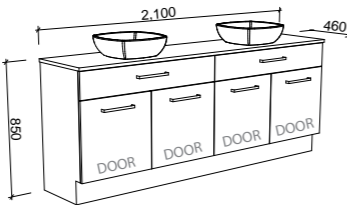

Floor Standing

CABINET WITH	SKU	RRP
20mm SilkSurface Top with White Gloss Above Counter Ceramic Basin	TAY-V-2100-D-SSA-F	$4,299
20mm Caesarstone Top with White Gloss Above Counter Ceramic Basin	TAY-V-2100-D-STA-F	$4,932
No Top	TAY-VCO-2100-D-X-F	$2,092