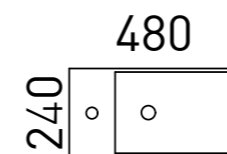

[01.] Frankie Vanity 480mm | FRA-V-480-R-LIB-W | $854 Planked Urban Oak Cabinet with Liberty Ceramic Top [02.] Frankie Vanity 480mm | FRA-V-480-L-LIB-F | $1,019 Pastel Pink Satin Cabinet with Liberty Ceramic Top [03.] Frankie Vanity 480mm | FRA-V-480-L-LIB-W | $854 Emerald Green Satin Cabinet with Liberty Ceramic Top Please refer to pricelist pages for all available options.