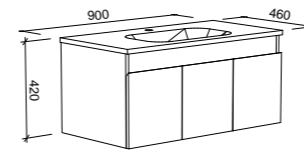

ROCKFORD 900mm

Wall Hung

CABINET WITH	SKU	RRP
Haven Matt Dolomite Top	RKF-V-900-C-HVN-W	$1,120
Quest Gloss Dolomite Top	RKF-V-900-C-QUE-W	$1,120
No Top	RKF-VCO-900-C-X-W	$736