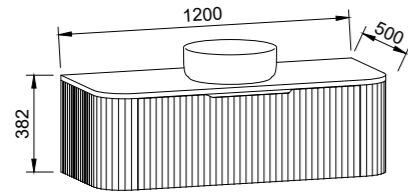

Santos

G GOLD INCLUSIONS

SANTOS 1200mm

Wall Hung

CABINET WITH	SKU	RRP
20mm SilkSurface Top with White Gloss Above Counter Ceramic Basin	SAN-V-1200-C-SSA-W	$2,960
No Top	SAN-VCO-1200-C-X-W	$2,248