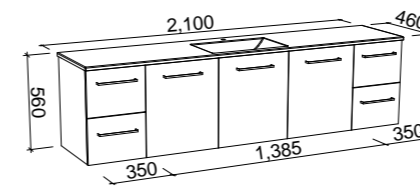

CARLO 2100mm SINGLE BOWL

Wall Hung

CABINET WITH	SKU	RRP
Regal Mineral Composite Top	CAR-V-2100-C-REG-W	$4,944
No Top	CAR-VCO-2100-C-X-W	$2,505

Floor Standing