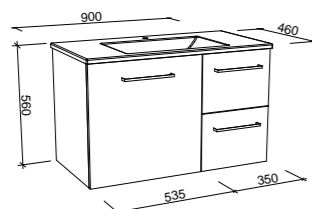

CARLO 900mm

Wall Hung

CABINET WITH	SKU	RRP
Regal Mineral Composite Top	CAR-V-900-C-REG-W	$1,824
Alpha Ceramic Top	CAR-V-900-C-APH-W	$1,824
Haven Dolomite Top	CAR-V-900-C-HVN-W	$1,824
Quest Dolomite Top	CAR-V-900-C-QUE-W	$1,824
Grand Mineral Composite Top	CAR-V-900-C-GND-W	$2,044
No Top	CAR-VCO-900-C-X-W	$1,335

Floor Standing