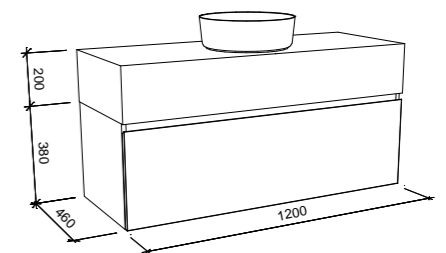

KINGSLEY 1200mm

Wall Hung

CABINET WITH	SKU	RRP
Alpha Ceramic Top	KIN-V-1200-C-APH-W	$1,674
Regal Mineral Composite Top	KIN-V-1200-C-REG-W	$1,674
Stadium Mineral Composite Top	KIN-V-1200-C-STD-W	$1,674
Haven Matt Dolomite Top	KIN-V-1200-C-HVN-W	$1,674
Quest Gloss Dolomite Top	KIN-V-1200-C-QUE-W	$1,674
20mm SilkSurface Top with Above Counter White Gloss Ceramic Basin	KIN-V-1200-C-SSA-W	$2,260
20mm SilkSurface Top with Under Counter White Gloss Ceramic Basin	KIN-V-1200-C-SSU-W	$2,529
20mm Caesarstone Top with Above Counter White Gloss Ceramic Basin	KIN-V-1200-C-STA-W	$2,567
20mm Caesarstone Top with Under Counter White Gloss Ceramic Basin	KIN-V-1200-C-STU-W	$2,803
60mm SilkSurface Freedom Top with Above Counter White Gloss Ceramic Basin	KIN-V-1200-C-FRA-W	$2,483
60mm SilkSurface Freedom Top with Under Counter White Gloss Ceramic Basin	KIN-V-1200-C-FRU-W	$2,718
200mm SilkSurface Box Top with Above Counter White Gloss Ceramic Basin	KIN-V-1200-C-BXA-W	$3,446
200mm SilkSurface Box Top with Under Counter White Gloss Ceramic Basin	KIN-V-1200-C-BXU-W	$3,446
No Top	KIN-VCO-1200-C-X-W	$979