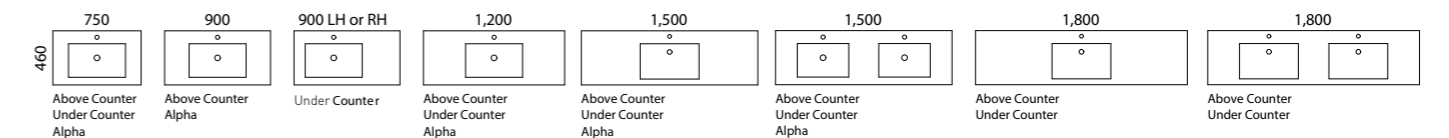

02. Sussex Shaker

03. Sussex Shaker

04. Classic Shaker

05. Washboard Pattern

**[01.] Victoria Vanity 1800mm** | VIC-V-1800-D-SSA-F | \$4,044 Grey Beige Satin Cabinet with Blanca Granite SilkSurface Top and Bonnie White Matt Ceramic Basins | Shown with Basin Colour Upgrade | UPG-OPT-BASCOLOUR | ADD \$144 per basin **[02.] Victoria Vanity 1200mm** | VIC-V-1200-C-FRA-W | \$3,044 White Satin Cabinet with Carrara Freedom SilkSurface Top and White Gloss Radius Inset Ceramic Basin | Shown with Under Cabinet Vanity Lighting | LED-L-UNDERCAB-V | ADD \$391 **[03.] Victoria Vanity 1500mm** | VIC-V-1500-C-FRU-W | \$3,901 Light Grey Satin Cabinet with Bianco Pearl Freedom SilkSurface Top and White Gloss Rectangle Under Counter Ceramic Basin **[04.] Victoria Vanity 1800mm** | VIC-V-1800-D-SSU-W | \$3,652 White Satin Cabinet with Canvas Mist SilkSurface Top and White Gloss Oval Under Counter Ceramic Basins **[05.] Victoria Vanity 1200mm** | VIC-V-1200-C-SSA-W | \$2,807 Light Pistachio Satin Cabinet with Arctic White SilkSurface Top and White Gloss Florent Ceramic Basin **Please refer to pricelist pages for all available options.**