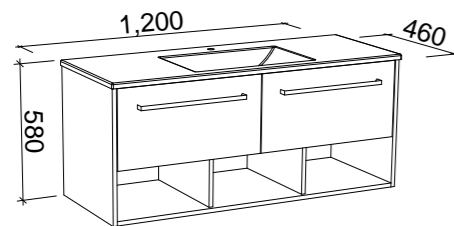

## KANSAS 1200mm SINGLE BOWL

Wall Hung

CABINET WITH	SKU	RRP
Alpha Ceramic Top	KAN-V-1200-C-APH-W	\$2,332
Regal Mineral Composite Top	KAN-V-1200-C-REG-W	\$2,332
Haven Matt Dolomite Top	KAN-V-1200-C-HVN-W	\$2,332
Quest Gloss Dolomite Top	KAN-V-1200-C-QUE-W	\$2,332
20mm SilkSurface Top with White Gloss Above Counter Ceramic Basin	KAN-V-1200-C-SSA-W	\$2,891
20mm SilkSurface Top with White Gloss Under Counter Ceramic Basin	KAN-V-1200-C-SSU-W	\$2,891
20mm Caesarstone Top with White Gloss Above Counter Ceramic Basin	KAN-V-1200-C-STA-W	\$3,197
20mm Caesarstone Top with White Gloss Under Counter Ceramic Basin	KAN-V-1200-C-STU-W	\$3,481
No Top	KAN-VCO-1200-C-X-W	\$1,638