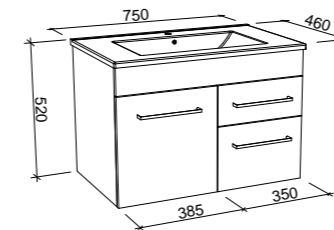

INDIANA 750mm

Wall Hung

CABINET WITH	SKU	RRP
Alpha Ceramic Top	IND-V-750-C-APH-W	$1,018
No Top	IND-VCO-750-C-X-W	$859

Floor Standing