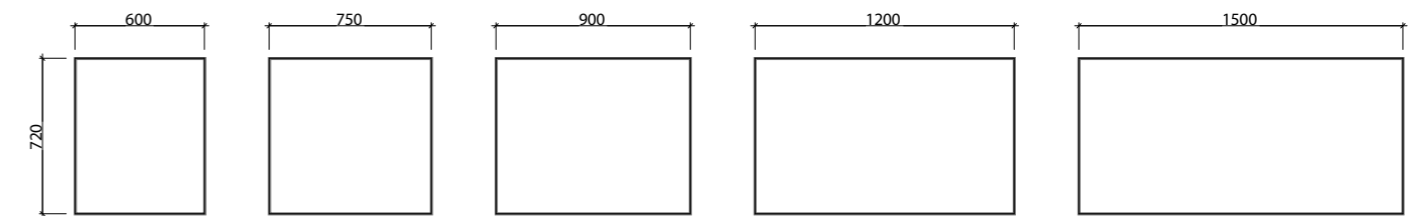

[01.] Georgia Mirror 600mm | GEO-M-600-720 | $404 each [02.] Georgia Mirror 900mm | GEO-M-900-720 | $583 Please refer to pricelist pages for all available options.