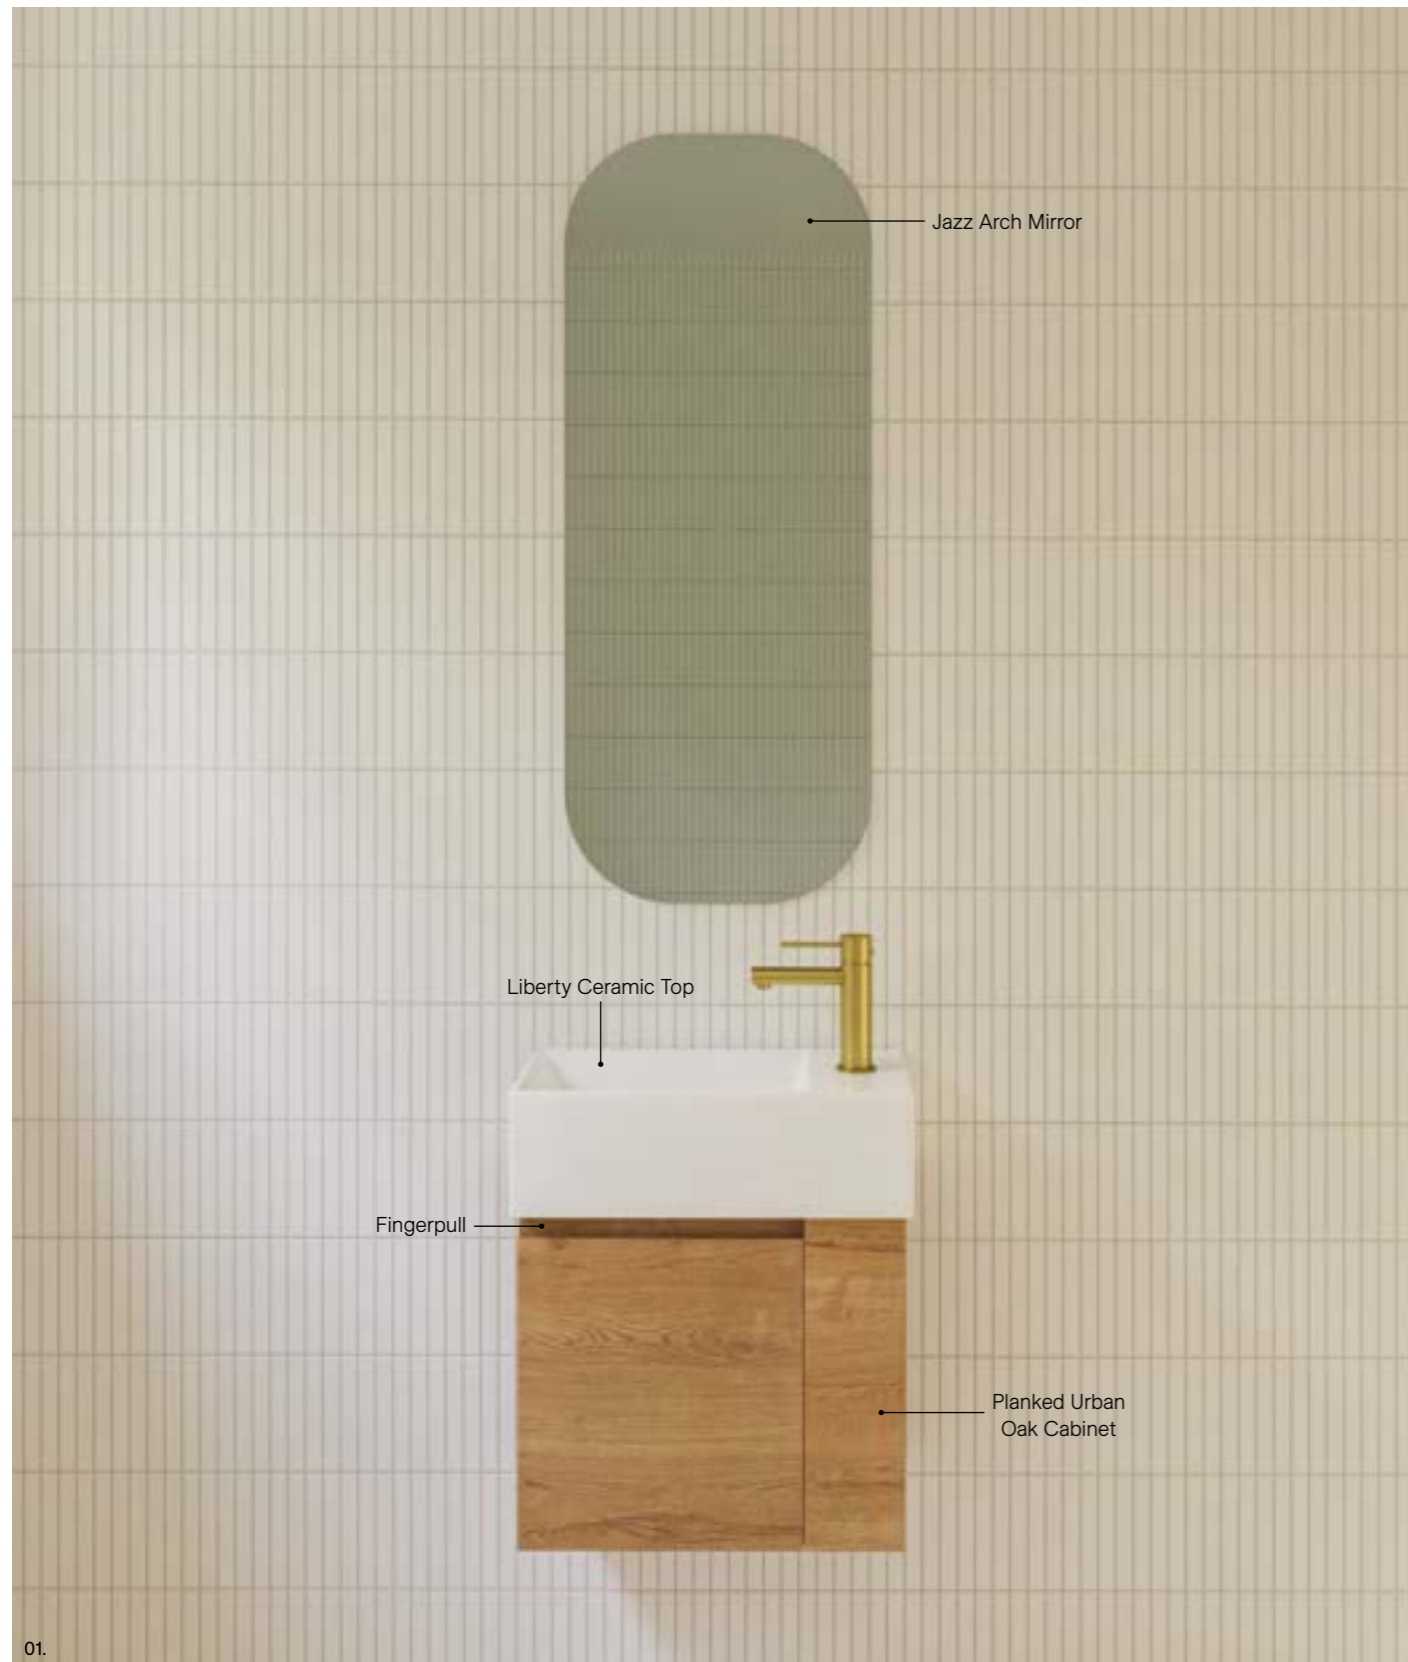

Frankie

S SILVER INCLUSIONS

The Frankie is a versatile small space vanity that is perfect for powder rooms and other compact bathrooms. Choose from our wide range of paint and woodgrain finishes, or if you're feeling adventurous, opt for a two-toned cabinet.

Available in wall hung and floor standing.

- Top options include:
  - 20mm integrated tops - Liberty