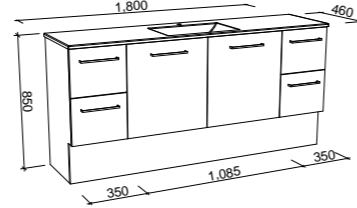

CABINET WITH	SKU	RRP
Regal Mineral Composite Top	CAR-V-1800-C-REG-F	$3,860
Grand Mineral Composite Top	CAR-V-1800-C-GND-F	$4,198
No Top	CAR-VCO-1800-C-X-F	$2,403

Carlo

G GOLD INCLUSIONS