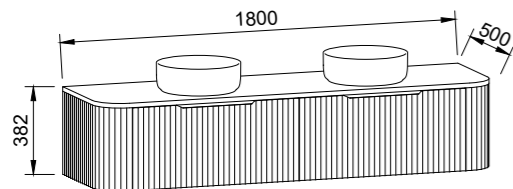

SANTOS 1800mm DOUBLE BOWL

Wall Hung

CABINET WITH	SKU	RRP
20mm SilkSurface Top with White Gloss Above Counter Ceramic Basin	SAN-V-1800-D-SSA-W	$4,160
No Top	SAN-VCO-1800-D-X-W	$3,039