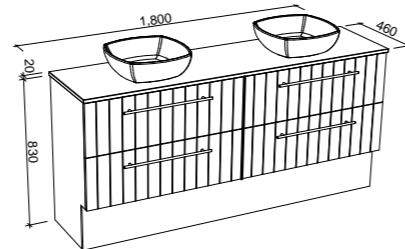

## HENLEY 1800mm DOUBLE BOWL

Wall Hung

Floor Standing

CABINET WITH	SKU	RRP
20mm SilkSurface Top with White Gloss Above Counter Ceramic Basin	HEN-V-1800-D-SSA-W	\$5,159
20mm SilkSurface Top with White Gloss Under Counter Ceramic Basin	HEN-V-1800-D-SSU-W	\$5,159
20mm Caesarstone Top with White Gloss Above Counter Ceramic Basin	HEN-V-1800-D-STA-W	\$5,582
20mm Caesarstone Top with White Gloss Under Counter Ceramic Basin	HEN-V-1800-D-STU-W	\$6,150
No Top	HEN-VCO-1800-D-X-W	\$3,208