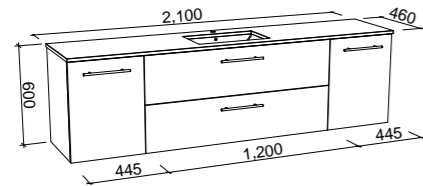

MARSHALL 2100mm SINGLE BOWL

Wall Hung

CABINET WITH	SKU	RRP
20mm SilkSurface Top with White Gloss Above Counter Ceramic Basin	MAR-V-2100-C-SSA-W	$3,985
20mm SilkSurface Top with White Gloss Under Counter Ceramic Basin	MAR-V-2100-C-SSU-W	$3,985
20mm Caesarstone Top with White Gloss Above Counter Ceramic Basin	MAR-V-2100-C-STA-W	$4,606
20mm Caesarstone Top with White Gloss Under Counter Ceramic Basin	MAR-V-2100-C-STU-W	$4,890
No Top	MAR-VCO-2100-C-X-W	$2,293