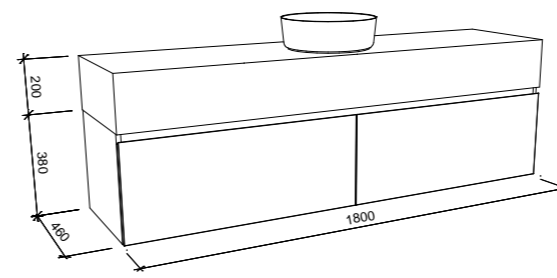

KINGSLEY 1800mm SINGLE BOWL

Wall Hung

CABINET WITH	SKU	RRP
Regal Mineral Composite Top	KIN-V-1800-C-REG-W	$2,833
Stadium Mineral Composite Top	KIN-V-1800-C-STD-W	$2,833
20mm SilkSurface Top with Above Counter White Gloss Ceramic Basin	KIN-V-1800-C-SSA-W	$3,138
20mm SilkSurface Top with Under Counter White Gloss Ceramic Basin	KIN-V-1800-C-SSU-W	$3,408
20mm Caesarstone Top with Above Counter White Gloss Ceramic Basin	KIN-V-1800-C-STA-W	$3,638
20mm Caesarstone Top with Under Counter White Gloss Ceramic Basin	KIN-V-1800-C-STU-W	$3,874
60mm SilkSurface Freedom Top with Above Counter White Gloss Ceramic Basin	KIN-V-1800-C-FRA-W	$3,611
60mm SilkSurface Freedom Top with Under Counter White Gloss Ceramic Basin	KIN-V-1800-C-FRU-W	$3,847
200mm SilkSurface Box Top with Above Counter White Gloss Ceramic Basin	KIN-V-1800-C-BXA-W	$4,142
200mm SilkSurface Box Top with Under Counter White Gloss Ceramic Basin	KIN-V-1800-C-BXU-W	$4,142
No Top	KIN-VCO-1800-C-X-W	$1,369