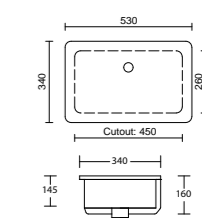

Rectangle Under Counter White

With overflow to back.

- **WG** REC-BS-530-WG-S | $220

WG - White Gloss | **WM** - White Matt | **BKM** - Black Matt | **ANT** - Anthracite | **GM** - Grey Matt | **LGM** - Light Grey Matt | **PM** - Pink Matt | **BG** - Brushed Gold | **BN** - Brushed Nickel