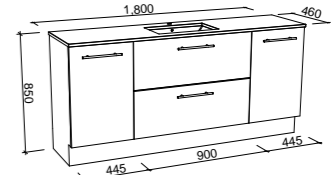

Floor Standing