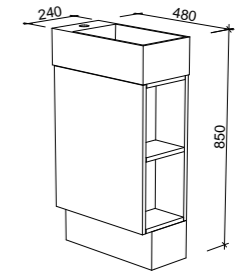

## LOTTIE 480mm

Wall Hung

CABINET WITH	SKU	RRP
Liberty Ceramic Top Left-hand Offset	LOT-V-480-L-LIB-W	\$763
No Top Left-hand Offset	LOT-VCO-480-L-X-W	\$567

Floor Standing

CABINET WITH	SKU	RRP
Liberty Ceramic Top Left-hand Offset	LOT-V-480-L-LIB-F	\$809
No Top Left-hand Offset	LOT-VCO-480-L-X-F	\$598