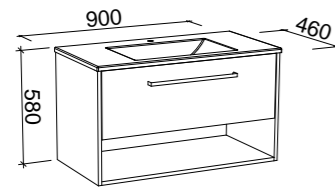

Kansas

G GOLD INCLUSIONS

KANSAS 900mm

Wall Hung

CABINET WITH	SKU	RRP
Alpha Ceramic Top	KAN-V-900-C-APH-W	$1,806
Regal Mineral Composite Top	KAN-V-900-C-REG-W	$1,806
Haven Matt Dolomite Top	KAN-V-900-C-HVN-W	$1,806
Quest Gloss Dolomite Top	KAN-V-900-C-QUE-W	$1,806
20mm SilkSurface Top with White Gloss Above Counter Ceramic Basin	KAN-V-900-C-SSA-W	$2,457
20mm SilkSurface Top with White Gloss Under Counter Ceramic Basin	KAN-V-900-C-SSU-W	$2,457
20mm Caesarstone Top with White Gloss Above Counter Ceramic Basin	KAN-V-900-C-STA-W	$2,616
20mm Caesarstone Top with White Gloss Under Counter Ceramic Basin	KAN-V-900-C-STU-W	$2,900
No Top	KAN-VCO-900-C-X-W	$1,260