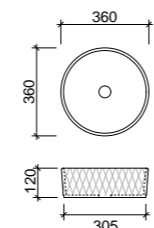

Diamond White

Pattern Finish

WG DIA-BS-360-WG-S | $220

WM DIA-BS-360-WM-U | $364