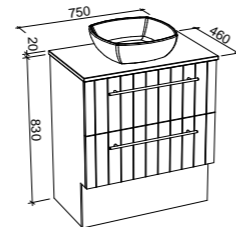

CABINET WITH	SKU	RRP
20mm SilkSurface Top with White Gloss Above Counter Ceramic Basin	HEN-V-750-C-SSA-F	$2,906
20mm SilkSurface Top with White Gloss Under Counter Ceramic Basin	HEN-V-750-C-SSU-F	$2,906
20mm Caesarstone Top with White Gloss Above Counter Ceramic Basin	HEN-V-750-C-STA-F	$3,057
20mm Caesarstone Top with White Gloss Under Counter Ceramic Basin	HEN-V-750-C-STU-F	$3,341
No Top	HEN-VCO-750-C-X-F	$2,031

Henley

G GOLD INCLUSIONS