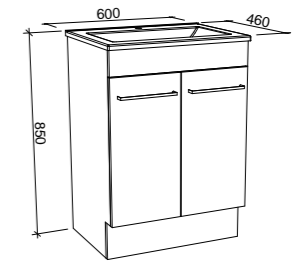

## INDIANA 600mm

Wall Hung

CABINET WITH	SKU	RRP
Alpha Ceramic Top	IND-V-600-C-APH-W	\$840
No Top	IND-VCO-600-C-X-W	\$671

Floor Standing

CABINET WITH	SKU	RRP
Alpha Ceramic Top	IND-V-600-C-APH-F	\$1,012
No Top	IND-VCO-600-C-X-F	\$849