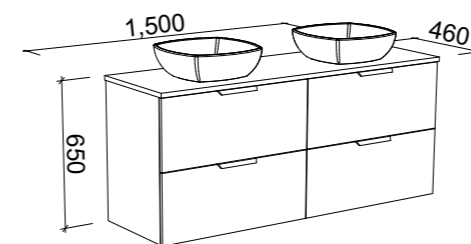

SUTHERLAND HOUSE 1500mm DOUBLE BOWL

Wall Hung