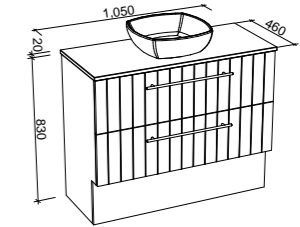

CABINET WITH	SKU	RRP
20mm SilkSurface Top with White Gloss Above Counter Ceramic Basin	HEN-V-1050-C-SSA-F	$3,438
20mm SilkSurface Top with White Gloss Under Counter Ceramic Basin	HEN-V-1050-C-SSU-F	$3,438
20mm Caesarstone Top with White Gloss Above Counter Ceramic Basin	HEN-V-1050-C-STA-F	$3,725
20mm Caesarstone Top with White Gloss Under Counter Ceramic Basin	HEN-V-1050-C-STU-F	$4,009
No Top	HEN-VCO-1050-C-X-F	$2,330