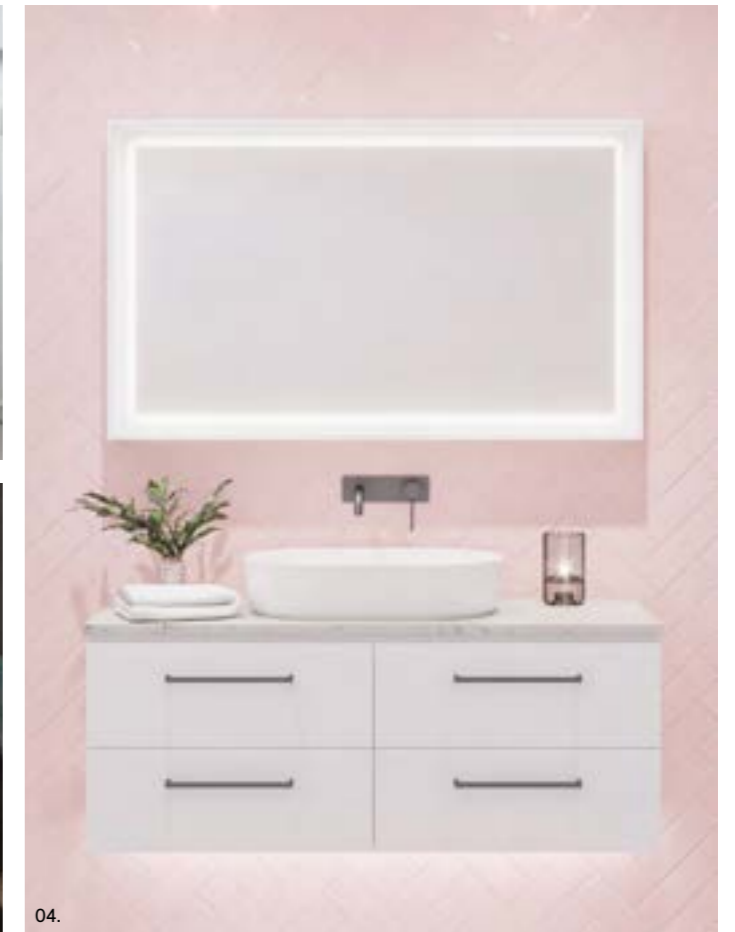

[01.] Ashton Vanity 1500mm | ASH-V-1500-D-SSA-F | $5,683 Havana Oak Cabinet with Arctic White SilkSurface Top and White Gloss Jessie Ceramic Basins **[02.] Ashton Vanity 900mm** | ASH-V-900-C-SSA-W | $3,183 Perugian Walnut Cabinet with Calcutta Snow SilkSurface Top and White Gloss Radius Inset Ceramic Basin | Shown with Under Cabinet Lighting | LED-L-UNDERCAB-V | ADD $391 **[03.] Ashton Vanity 1800mm** | ASH-V-1800-D-SSA-W | $5,385 Florentine Walnut Cabinet with Arctic White SilkSurface Top and White Gloss Enchant Ceramic Basins **[04.] Ashton Vanity 1200mm** | ASH-V-1200-C-SSA-W | $3,781 White Satin Cabinet with Bianco Pearl SilkSurface Top and White Gloss Myrtle Ceramic Basin | Shown with Under Cabinet Lighting | LED-L-UNDERCAB-V | ADD $391 **Please refer to pricelist pages for all available options.**