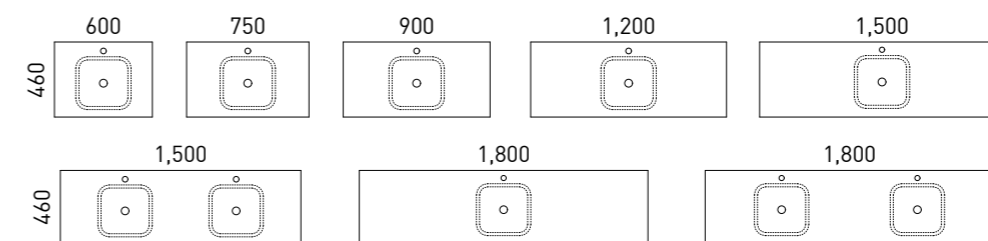

Available in wall hung or floor standing.

- Top options include:
  - 16mm laminated top with above counter basin/s
- Cabinet options include:
  - Woodgrain only

**[01.] Delaware Vanity 1200mm** | DEL-V-1200-C-LMA-W | \$2,099 Boston Oak Cabinet with Laminate Top and White Gloss Myrtle Basin **[02.] Delaware Vanity 1500mm** | DEL-V-1500-C-LMA-F | \$3,081 Tassie Oak Cabinet with Laminate Top and White Gloss Enchant Ceramic Basin **[03.] Delaware Vanity 1800mm** | DEL-V-1800-D-LMA-W | \$2,821 Prime Oak Cabinet with Laminate Top and White Gloss Allure Ceramic Basins **[04.] Delaware Vanity 900mm** | DEL-V-900-C-LMA-W | \$1,571 Perugian Walnut Cabinet with Laminate Top and White Gloss Allure Ceramic Basin **Please refer to pricelist pages for all available options.**