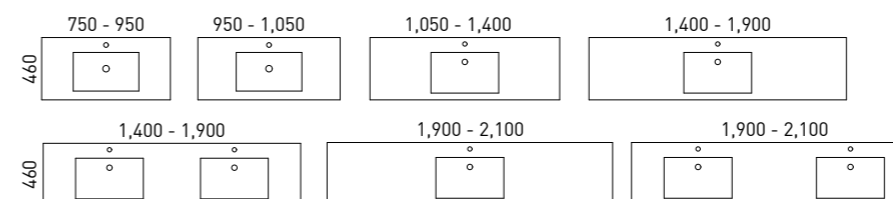

[01.] Wall To Wall Vanity 1050-1400mm | WTW-V-1400-C-SSA-W | $3,642 Aged Walnut Cabinet with Calcutta Snow SilkSurface Top and White Matt Allure Flute Ceramic Basin | Shown with Basin Colour Upgrade | UPG-OPT-BASCOLOUR | ADD $144 | Shown with Under Cabinet Vanity Lighting | LED-L-UNDERCAB-V | ADD $391 **[02.] Wall To Wall Vanity 1400-1900mm** | WTW-V-1900-C-SSA-F | $4,746 Bottega Oak Cabinet with Arctic White SilkSurface Top and White Gloss Quill Ceramic Basin **[03.] Wall To Wall Vanity 750-950mm** | WTW-V-950-C-SSU-F | $2,797 White Gloss Cabinet with Canvas Mist SilkSurface Top and White Gloss Rectangle Under Counter Ceramic Basin **[04.] Wall To Wall Vanity 1400-1900mm** | WTW-V-1900-C-SSA-W | $4,290 Emerald Green Satin Cabinet with Carrara SilkSurface Top and White Matt Lorenzo Inset Ceramic Basin | Shown with Basin Colour Upgrade | UPG-OPT-BASCOLOUR | ADD $144 **Please refer to pricelist pages for all available options.**