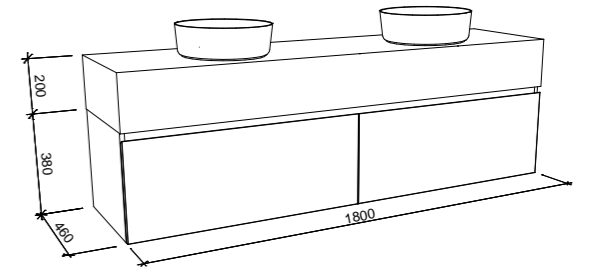

## KINGSLEY 1800mm DOUBLE BOWL

Wall Hung

CABINET WITH	SKU	RRP
Regal Mineral Composite Top	KIN-V-1800-D-REG-W	\$3,095
Stadium Mineral Composite Top	KIN-V-1800-D-STD-W	\$3,095
20mm SilkSurface Top with Above Counter White Gloss Ceramic Basin	KIN-V-1800-D-SSA-W	\$3,394
20mm SilkSurface Top with Under Counter White Gloss Ceramic Basin	KIN-V-1800-D-SSU-W	\$3,933
20mm Caesarstone Top with Above Counter White Gloss Ceramic Basin	KIN-V-1800-D-STA-W	\$3,894
20mm Caesarstone Top with Under Counter White Gloss Ceramic Basin	KIN-V-1800-D-STU-W	\$4,365
60mm SilkSurface Freedom Top with Above Counter White Gloss Ceramic Basin	KIN-V-1800-D-FRA-W	\$3,867
60mm SilkSurface Freedom Top with Under Counter White Gloss Ceramic Basin	KIN-V-1800-D-FRU-W	\$4,338
200mm SilkSurface Box Top with Above Counter White Gloss Ceramic Basin	KIN-V-1800-D-BXA-W	\$4,402
200mm SilkSurface Box Top with Under Counter White Gloss Ceramic Basin	KIN-V-1800-D-BXU-W	\$4,402
No Top	KIN-VCO-1800-D-X-W	\$1,418