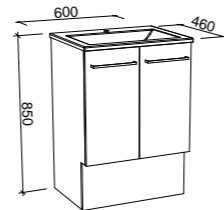

CABINET WITH	SKU	RRP
Regal Mineral Composite Top	CAR-V-600-C-REG-F	$1,639
Alpha Ceramic Top	CAR-V-600-C-APH-F	$1,639
Grand Mineral Composite Top	CAR-V-600-C-GND-F	$1,808
No Top	CAR-VCO-600-C-X-F	$1,196