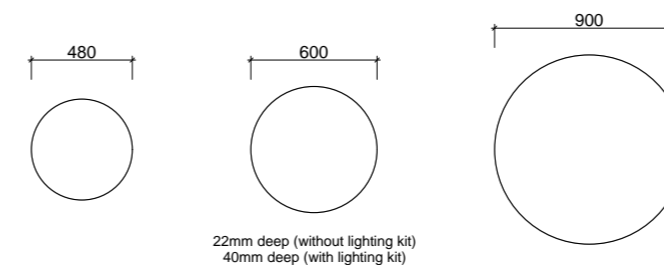

[01.] Oxford Mirror 900mm | OXF-M-900-900 | $874 | Shown with Mirror Lighting Upgrade | LED-L-MIRROR | ADD $391 **[02.] Oxford Mirror 480mm** | OXF-M-480-480 | $285 **[03.] Oxford Mirror 600mm** | OXF-M-600-600 | $547 each | Shown with Mirror Lighting Upgrade | LED-L-MIRROR | ADD $391 each **[04.] Oxford Mirror 900mm** | OXF-M-900-900 | $874 | Shown with Mirror Lighting Upgrade | LED-L-MIRROR | ADD $391 **Please refer to pricelist pages for all available options.**