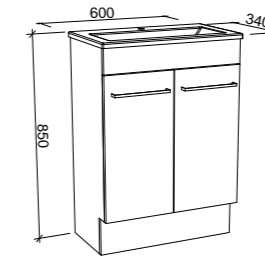

CABINET WITH	SKU	RRP
Ensuite Mineral Composite Top	ENS-V-600-C-ENS-F	$1,289
No Top	ENS-VCO-600-C-X-F	$874

On Legs