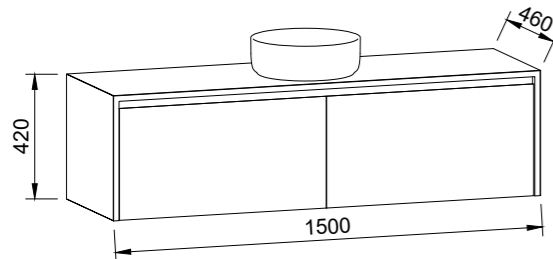

AINSWORTH 1500mm SINGLE BOWL

Wall Hung

CABINET WITH	SKU	RRP
20mm SilkSurface Top with White Gloss Above Counter Ceramic Basin	AIN-V-1500-C-SSA-W	$4,346
20mm SilkSurface Top with White Gloss Under Counter Ceramic Basin	AIN-V-1500-C-SSU-W	$4,346