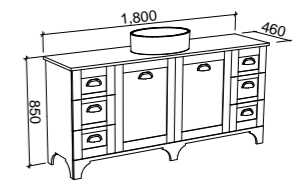

WINDSOR 1800mm SINGLE BOWL

Floor Standing

CABINET WITH	SKU	RRP
20mm SilkSurface Top with White Gloss Above Counter Ceramic Basin	WIN-V-1800-C-SSA-F	$4,451
20mm SilkSurface Top with White Gloss Under Counter Ceramic Basin	WIN-V-1800-C-SSU-F	$4,451
20mm Caesarstone Top with White Gloss Above Counter Ceramic Basin	WIN-V-1800-C-STA-F	$5,652
20mm Caesarstone Top with White Gloss Under Counter Ceramic Basin (2 doors only)	WIN-V-1800-C-STU-F	$5,936
60mm SilkSurface Freedom Top with White Gloss Above Counter Ceramic Basin	WIN-V-1800-C-FRA-F	$4,983
60mm SilkSurface Freedom Top with White Gloss Under Counter Ceramic Basin	WIN-V-1800-C-FRU-F	$4,983
No Top	WIN-VCO-1800-C-X-F	$3,813