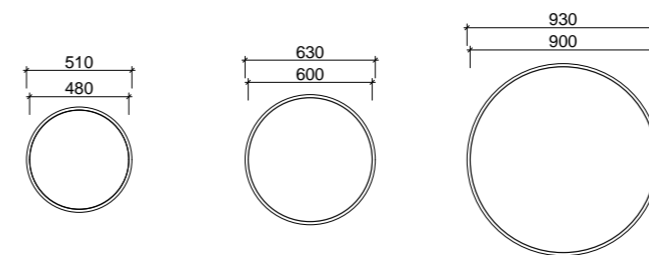

[01.] Portland Mirror 510mm | POR-M-510-510 | $492 Black Satin Frame | Shown with Mirror Lighting Upgrade | LED-L-MIRROR | ADD $391 **[02.] Portland Mirror 630mm** | POR-M-630-630 | $754 each White Satin Frame **Please refer to pricelist pages for all available options.**