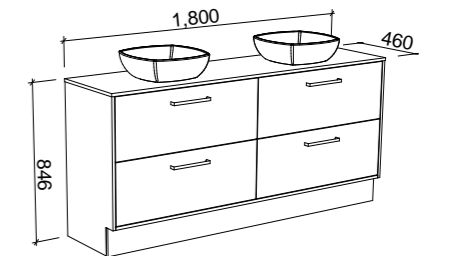

CABINET WITH	SKU	RRP
18mm Laminate Top with White Gloss Ceramic Above Counter Basin	DEL-V-1800-D-LMA-F	$3,526
No Top	DEL-VCO-1800-D-X-F	$2,418

NOTE: Laminate tops for the Delaware will always be a matt finish, and may vary to the cabinet finish.

Eadie

S SILVER INCLUSIONS