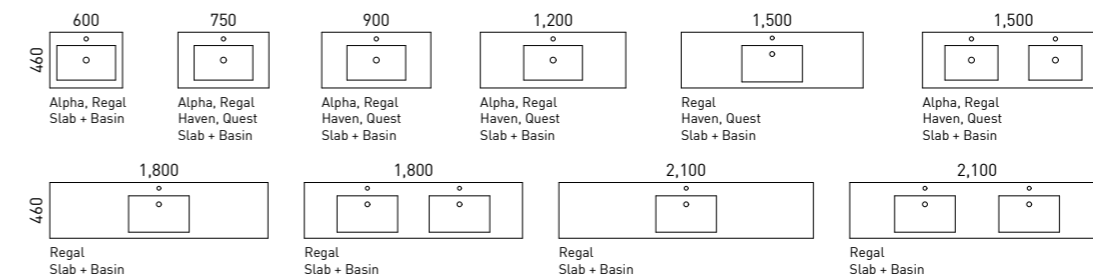

03.

04.

[01.] Grange Vanity 1500mm | GRA-V-1500-D-SSA-W | $4,177 Classic Oak Cabinet with Stratiss SilkSurface Top and White Gloss Allure Ceramic Basins **[02.] Grange Vanity 750mm** | GRA-V-750-C-APH-W | $1,795 White Satin Cabinet with Alpha Ceramic Top **[03.] Grange Vanity 1500mm** | GRA-V-1500-D-STA-W | $4,348 Light Grey Satin Cabinet with Pure White Caesarstone Top and White Gloss Radius Inset Ceramic Basins **[04.] Grange Vanity 1200mm** | GRA-V-1200-C-SSA-W | $3,374 Aged Walnut Cabinet with Arctic White SilkSurface Top and White Gloss Oval Flute Ceramic Basin **Please refer to pricelist pages for all available options.**

*Selected sizes. See page 258 for Vanity Top Collection.