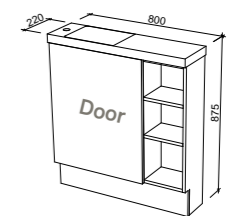

CABINET WITH	SKU	RRP
Nano Dolomite Top Left-hand Offset	EAD-V-800-L-NAN-F	$1,140
No Top Left-hand Offset	EAD-VCO-800-L-X-F	$698

NOTE: Side fingerpull standard on shelf side unless specified otherwise. Please specify shelf side. Right-hand offset also available. Order by replacing -L- with -R- in the relevant SKU.