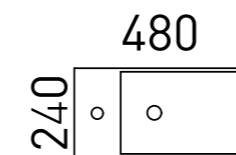

02.

[01.] Lottie Vanity 480mm | LOT-V-480-L-LIB-W | $763 Notaio Walnut Cabinet with Liberty Ceramic Top [02.] Lottie Vanity 480mm | LOT-V-480-R-LIB-F | $809 Perugian Walnut Cabinet with Liberty Ceramic Top Please refer to pricelist pages for all available options.