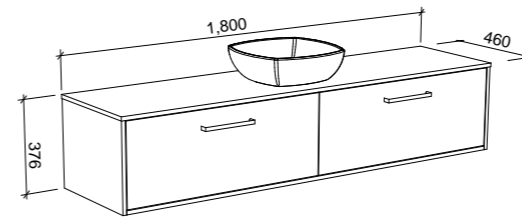

DELAWARE 1800mm SINGLE BOWL

Wall Hung

CABINET WITH	SKU	RRP
18mm Laminate Top with White Gloss Ceramic Above Counter Basin	DEL-V-1800-C-LMA-W	$2,590
No Top	DEL-VCO-1800-C-X-W	$1,694