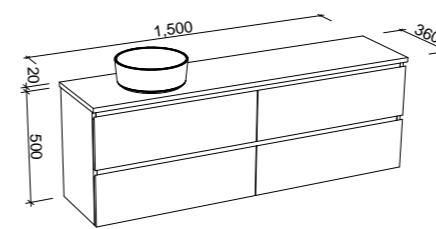

BILLIE 1500mm OFFSET BOWL

Wall Hung