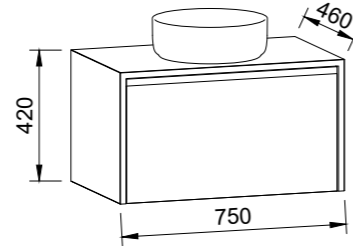

AINSWORTH 750mm

Wall Hung

CABINET WITH	SKU	RRP
20mm SilkSurface Top with White Gloss Above Counter Ceramic Basin	AIN-V-750-C-SSA-W	$2,917
20mm SilkSurface Top with White Gloss Under Counter Ceramic Basin	AIN-V-750-C-SSU-W	$2,917