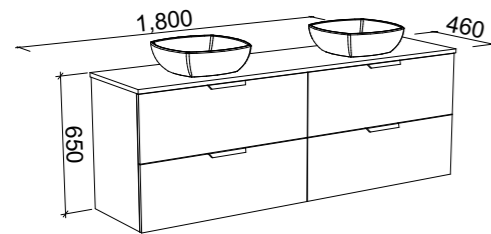

SUTHERLAND HOUSE 1800mm DOUBLE BOWL

Wall Hung