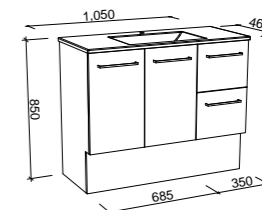

CABINET WITH	SKU	RRP
Regal Mineral Composite Top	CAR-V-1050-C-REG-F	$2,263
Grand Mineral Composite Top	CAR-V-1050-C-GND-F	$2,519
No Top	CAR-VCO-1050-C-X-F	$1,691