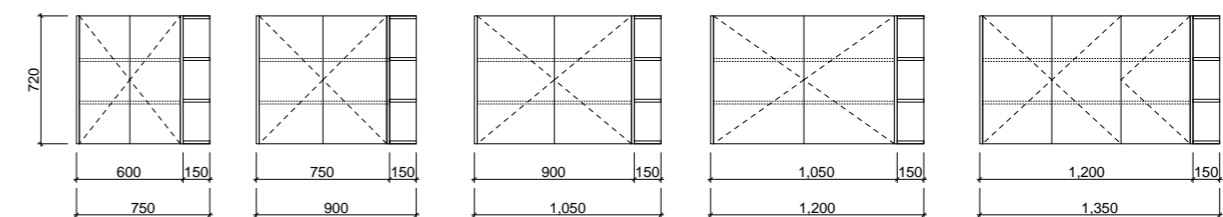

Unleash your interior design potential with the versatile New York shaver. This sophisticated piece features exterior display shelves at one end, offering a beautiful space to showcase your favourite decor. To accommodate your bathroom layout, the shelves can be fully reversed (unless ordered with lighting or powerpoint).

- Upgrade to Platinum option with Luxe Graphite interior and glass internal shelves to match Platinum vanities
- Semi-recessed option available upon request (additional charges apply)
- Optional under cabinet lighting available (additional charges apply)