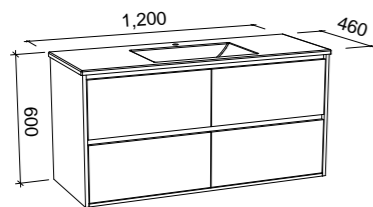

GRANGE 1200mm

Wall Hung

CABINET WITH	SKU	RRP
Alpha Ceramic Top	GRA-V-1200-C-APH-W	$2,823
Regal Mineral Composite Top	GRA-V-1200-C-REG-W	$2,823
Haven Matt Dolomite Top	GRA-V-1200-C-HVN-W	$2,823
Quest Gloss Dolomite Top	GRA-V-1200-C-QUE-W	$2,823
20mm SilkSurface Top with White Gloss Above Counter Ceramic Basin	GRA-V-1200-C-SSA-W	$3,374
20mm SilkSurface Top with White Gloss Under Counter Ceramic Basin	GRA-V-1200-C-SSU-W	$3,374
20mm Caesarstone Top with White Gloss Above Counter Ceramic Basin	GRA-V-1200-C-STA-W	$3,682
20mm Caesarstone Top with White Gloss Under Counter Ceramic Basin	GRA-V-1200-C-STU-W	$3,950
No Top	GRA-VCO-1200-C-X-W	$2,147

Floor Standing