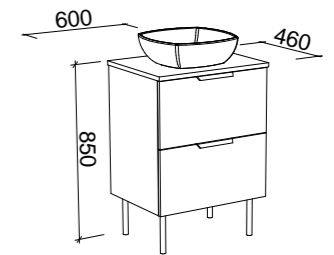

CABINET WITH	SKU	RRP
20mm SilkSurface Top with White Gloss Above Counter Ceramic Basin	SHC-V-600-C-SSA-L	$2,890
20mm SilkSurface Top with White Gloss Under Counter Ceramic Basin	SHC-V-600-C-SSU-L	$2,890
20mm Caesarstone Top with White Gloss Above Counter Ceramic Basin	SHC-V-600-C-STA-L	$2,955
20mm Caesarstone Top with White Gloss Under Counter Ceramic Basin	SHC-V-600-C-STU-L	$3,239
No Top	SHC-VCO-600-C-X-L	$1,892

On Legs