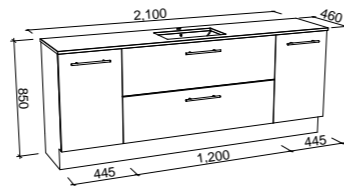

CABINET WITH	SKU	RRP
20mm SilkSurface Top with White Gloss Above Counter Ceramic Basin	MAR-V-2100-C-SSA-F	$4,115
20mm SilkSurface Top with White Gloss Under Counter Ceramic Basin	MAR-V-2100-C-SSU-F	$4,115
20mm Caesarstone Top with White Gloss Above Counter Ceramic Basin	MAR-V-2100-C-STA-F	$4,737
20mm Caesarstone Top with White Gloss Under Counter Ceramic Basin	MAR-V-2100-C-STU-F	$5,020
No Top	MAR-VCO-2100-C-X-F	$2,435

Floor Standing