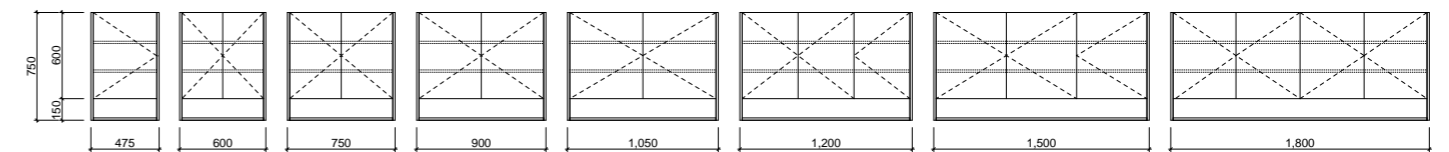

All cabinets 166mm deep. Back panel of shelf will match cabinet colour unless specified otherwise.

[01.] Sanremo Shaving Cabinet 1200mm | SAN-SC-1200-3-G | $1,251 White Satin Cabinet with Rural Oak Back Shelf **Sanremo Platinum Shaving Cabinet 1200mm** | SAN-SC-1200-3-P | $1,370 **[02.] Sanremo Shaving Cabinet 1500mm** | SAN-SC-1500-3-G | $1,368 Planked Urban Oak Cabinet **Sanremo Platinum Shaving Cabinet 1500mm** | SAN-SC-1500-3-P | $1,487 **[03.] Sanremo Shaving Cabinet 475mm** | SAN-SC-475-S-G | $685 each Florentine Walnut Cabinet **Sanremo Platinum Shaving Cabinet 475mm** | SAN-SC-475-S-P | $778 each **[04.] Sanremo Shaving Cabinet 900mm** | SAN-SC-900-D-G | $1,029 Light Pistachio Satin Cabinet **Sanremo Platinum Shaving Cabinet 900mm** | SAN-SC-900-D-P | $1,146 Please refer to pricelist pages for all available options.