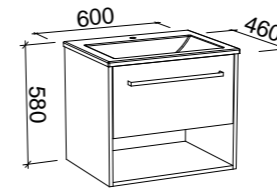

KANSAS 600mm

Wall Hung

CABINET WITH	SKU	RRP
Alpha Ceramic Top	KAN-V-600-C-APH-W	$1,521
Regal Mineral Composite Top	KAN-V-600-C-REG-W	$1,521
20mm SilkSurface Top with White Gloss Above Counter Ceramic Basin	KAN-V-600-C-SSA-W	$1,849
20mm SilkSurface Top with White Gloss Under Counter Ceramic Basin	KAN-V-600-C-SSU-W	$1,849
20mm Caesarstone Top with White Gloss Above Counter Ceramic Basin	KAN-V-600-C-STA-W	$1,875
20mm Caesarstone Top with White Gloss Under Counter Ceramic Basin	KAN-V-600-C-STU-W	$2,159
No Top	KAN-VCO-600-C-X-W	$1,012

Floor Standing