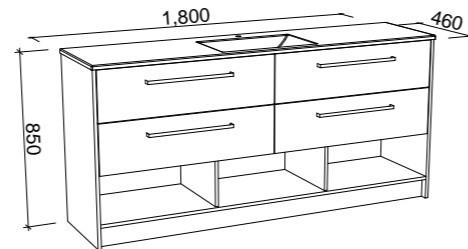

Floor Standing

CABINET WITH	SKU	RRP
Regal Mineral Composite Top	KAN-V-1800-C-REG-W	$3,615
20mm SilkSurface Top with White Gloss Above Counter Ceramic Basin	KAN-V-1800-C-SSA-W	$3,954
20mm SilkSurface Top with White Gloss Under Counter Ceramic Basin	KAN-V-1800-C-SSU-W	$3,954
20mm Caesarstone Top with White Gloss Above Counter Ceramic Basin	KAN-V-1800-C-STA-W	$4,450
20mm Caesarstone Top with White Gloss Under Counter Ceramic Basin	KAN-V-1800-C-STU-W	$4,734
No Top	KAN-VCO-1800-C-X-W	$2,224

CABINET WITH	SKU	RRP
Regal Mineral Composite Top	KAN-V-1800-C-REG-F	$4,567
20mm SilkSurface Top with White Gloss Above Counter Ceramic Basin	KAN-V-1800-C-SSA-F	$4,905
20mm SilkSurface Top with White Gloss Under Counter Ceramic Basin	KAN-V-1800-C-SSU-F	$4,905
20mm Caesarstone Top with White Gloss Above Counter Ceramic Basin	KAN-V-1800-C-STA-F	$5,403
20mm Caesarstone Top with White Gloss Under Counter Ceramic Basin	KAN-V-1800-C-STU-F	$5,687
No Top	KAN-VCO-1800-C-X-F	$3,224

Kansas

G GOLD INCLUSIONS