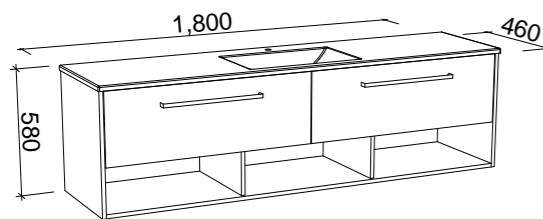

KANSAS 1800mm SINGLE BOWL

Wall Hung