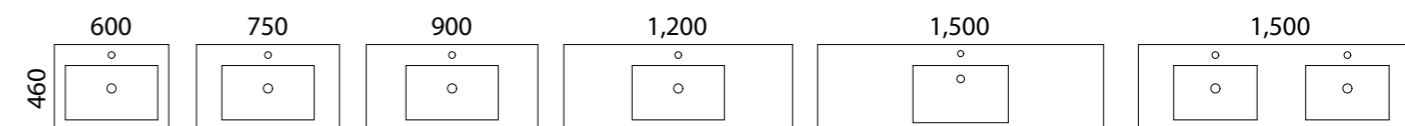

- Top options include:
  - 20mm integrated top - Alpha

02.

03.

04.

05.

**[01.] Indiana Vanity 1500mm** | IND-V-1500-D-APH-W | \$3,341 Perugian Walnut Cabinet with Alpha Ceramic Top | Shown with Under Cabinet Vanity Lighting | LED-L-UNDERCAB-V | ADD \$391 **[02.] Indiana Vanity 600mm** | IND-V-600-C-APH-W | \$840 Light Grey Satin Cabinet with Alpha Ceramic Top **[03.] Indiana Vanity 600mm** | IND-V-600-C-APH-W | \$840 Classic Oak Cabinet with Alpha Ceramic Top **[04.] Indiana Vanity 1200mm** | IND-V-1200-C-APH-W | \$1,535 Rural Oak Cabinet with Alpha Ceramic Top **[05.] Indiana Vanity 900mm** | IND-V-900-C-APH-F | \$1,447 White Satin Cabinet with Alpha Ceramic Top **Please refer to pricelist pages for all available options.**