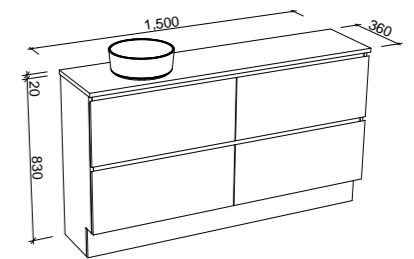

Floor Standing

CABINET WITH	SKU	RRP
20mm SilkSurface Top with White Gloss Above Counter Ceramic Basin Left-hand Offset	BIL-V-1500-L-SSA-W	$3,544
20mm SilkSurface Top with White Gloss Mini Under Counter Basin Left-hand Offset	BIL-V-1500-L-SSU-W	$3,544
20mm Caesarstone Top with White Gloss Above Counter Ceramic Basin Left-hand Offset	BIL-V-1500-L-STA-W	$3,675
20mm Caesarstone Top with White Gloss Mini Under Counter Basin Left-hand Offset	BIL-V-1500-L-STU-W	$3,943
No Top Left-hand Offset	BIL-VCO-1500-L-X-W	$1,889

CABINET WITH	SKU	RRP
20mm SilkSurface Top with White Gloss Above Counter Ceramic Basin Left-hand Offset	BIL-V-1500-L-SSA-F	$3,872
20mm SilkSurface Top with White Gloss Mini Under Counter Basin Left-hand Offset	BIL-V-1500-L-SSU-F	$3,872
20mm Caesarstone Top with White Gloss Above Counter Ceramic Basin Left-hand Offset	BIL-V-1500-L-STA-F	$4,003
20mm Caesarstone Top with White Gloss Mini Under Counter Basin Left-hand Offset	BIL-V-1500-L-STU-F	$4,270
No Top Left-hand Offset	BIL-VCO-1500-L-X-F	$2,235

NOTE: Right-hand offset also available. Order by replacing -L- with -R- in the relevant SKU.