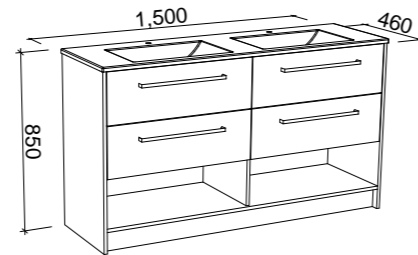

Floor Standing

CABINET WITH	SKU	RRP
Alpha Ceramic Top	KAN-V-1500-D-APH-W	$3,503
Regal Mineral Composite Top	KAN-V-1500-D-REG-W	$3,390
Haven Matt Dolomite Top	KAN-V-1500-D-HVN-W	$3,390
Quest Gloss Dolomite Top	KAN-V-1500-D-QUE-W	$3,390
20mm SilkSurface Top with White Gloss Above Counter Ceramic Basin	KAN-V-1500-D-SSA-W	$3,976
20mm SilkSurface Top with White Gloss Under Counter Ceramic Basin	KAN-V-1500-D-SSU-W	$3,976
20mm Caesarstone Top with White Gloss Above Counter Ceramic Basin	KAN-V-1500-D-STA-W	$4,131
20mm Caesarstone Top with White Gloss Under Counter Ceramic Basin	KAN-V-1500-D-STU-W	$4,699
No Top	KAN-VCO-1500-D-X-W	$2,092

CABINET WITH	SKU	RRP
Alpha Ceramic Top	KAN-V-1500-D-APH-F	$4,508
Regal Mineral Composite Top	KAN-V-1500-D-REG-F	$4,395
Haven Matt Dolomite Top	KAN-V-1500-D-HVN-F	$4,395
Quest Gloss Dolomite Top	KAN-V-1500-D-QUE-F	$4,395
20mm SilkSurface Top with White Gloss Above Counter Ceramic Basin	KAN-V-1500-D-SSA-F	$4,981
20mm SilkSurface Top with White Gloss Under Counter Ceramic Basin	KAN-V-1500-D-SSU-F	$4,981
20mm Caesarstone Top with White Gloss Above Counter Ceramic Basin	KAN-V-1500-D-STA-F	$5,135
20mm Caesarstone Top with White Gloss Under Counter Ceramic Basin	KAN-V-1500-D-STU-F	$5,703
No Top	KAN-VCO-1500-D-X-F	$3,149