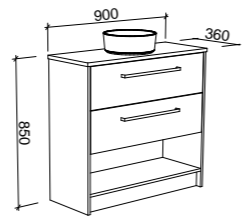

CABINET WITH	SKU	RRP
20mm SilkSurface Top with White Gloss Above Counter Ceramic Basin	KAR-V-900-C-SSA-F	$2,814
20mm SilkSurface Top with White Gloss Ceramic Mini Under Counter Basin	KAR-V-900-C-SSU-F	$2,814
20mm Caesarstone Top with White Gloss Above Counter Ceramic Basin	KAR-V-900-C-STA-F	$2,976
20mm Caesarstone Top with White Gloss Mini Under Counter Ceramic Basin	KAR-V-900-C-STU-F	$2,976
No Top	KAR-VCO-900-C-X-F	$1,656

Karlie

G GOLD INCLUSIONS