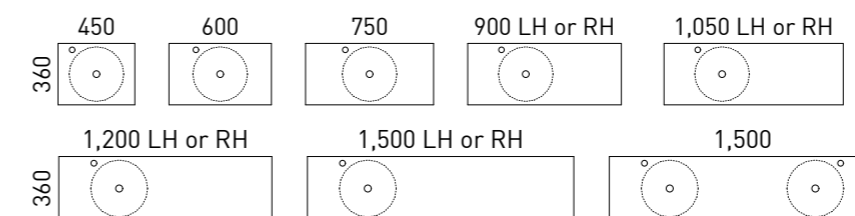

[01.] Billie Vanity 1500mm | BIL-V-1500-D-SSA-W | $3,872 Coastal Oak Cabinet with Carrara SilkSurface Top and White Gloss Jessie Ceramic Basins | Shown with Under Top Lighting Upgrade | LED-L-UNDERTOP | ADD $826 **[02.] Billie Vanity 750mm** | BIL-V-750-C-STA-F | $2,480 White Satin Cabinet with Raven Caesarstone Top and White Gloss Gem Ceramic Basin **[03.] Billie Vanity 1200mm** | BIL-V-1200-L-SSA-W | $2,771 Artisan Beamwood Cabinet with Arctic White SilkSurface Top and White Gloss Bloom Ceramic Basin **[04.] Billie Vanity 600mm** | BIL-V-600-C-STU-F | $2,417 White Satin Cabinet with White Attica Caesarstone Top and White Gloss Mini Rectangle Under Counter Ceramic Basin **Please refer to pricelist pages for all available options.**