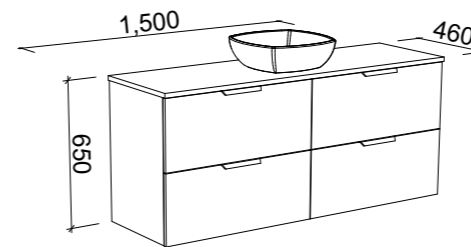

SUTHERLAND HOUSE 1500mm SINGLE BOWL

Wall Hung