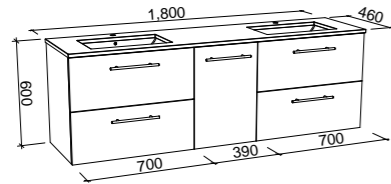

Marshall

G GOLD INCLUSIONS

MARSHALL 1800mm DOUBLE BOWL

Wall Hung

CABINET WITH	SKU	RRP
20mm SilkSurface Top with White Gloss Above Counter Ceramic Basin	MAR-V-1800-D-SSA-W	$3,880
20mm SilkSurface Top with White Gloss Under Counter Ceramic Basin	MAR-V-1800-D-SSU-W	$3,880
20mm Caesarstone Top with White Gloss Above Counter Ceramic Basin	MAR-V-1800-D-STA-W	$4,394
20mm Caesarstone Top with White Gloss Under Counter Ceramic Basin	MAR-V-1800-D-STU-W	$4,960
No Top	MAR-VCO-1800-D-X-W	$2,028