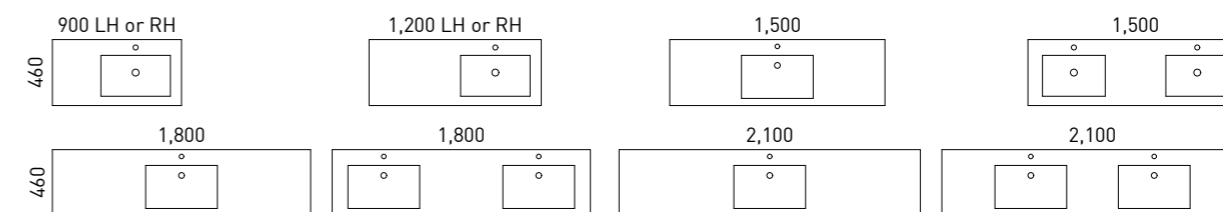

[01.] Marshall Vanity 1500mm | MAR-V-1500-D-STA-W | $3,827 Oxidised Beamwood Cabinet with Pure White Caesarstone Top and White Gloss Allure Ceramic Basins | Shown with Under Cabinet Vanity Lighting | LED-L-UNDERCAB-V | ADD $391 **[02.] Marshall Vanity 1500mm** | MAR-V-1500-C-SSA-W | $3,494 Tassie Oak Cabinet with Calcutta Snow SilkSurface Top and White Gloss Iconic 500 Ceramic Basin **[03.] Marshall Vanity 900mm** | MAR-V-900-R-STA-W | $2,777 White Satin Cabinet with White Attica Caesarstone Top and Diamond White Gloss Ceramic Basin **[04.] Marshall Vanity 1200mm** | MAR-V-1200-R-SSA-W | $2,894 Rural Oak Cabinet with Bianco Pearl SilkSurface Top and White Gloss Myrtle Ceramic Basin **[05.] Marshall Vanity 1500mm** | MAR-V-1500-C-SSA-W | $3,494 Tassie Oak Cabinet with Calcutta Snow SilkSurface Top and White Gloss Iconic 500 Ceramic Basin **Please refer to pricelist pages for all available options.**

*Selected sizes. See page 258 for Vanity Top Collection.