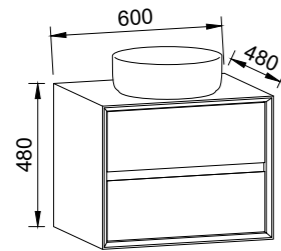

Embrace BY SHAYNNA BLAZE

G GOLD INCLUSIONS

EMBRACE 600mm

Wall Hung

CABINET WITH	SKU	RRP
20mm SilkSurface Top with White Gloss Above Counter Ceramic Basin	EMB-V-600-C-SSA-W	$3,583