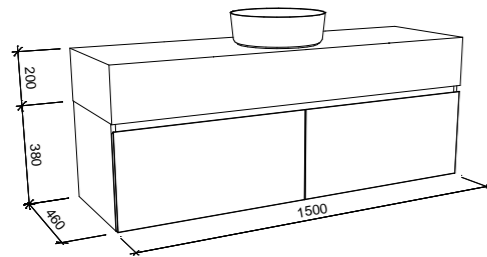

Kingsley

G GOLD INCLUSIONS

KINGSLEY 1500mm SINGLE BOWL

Wall Hung