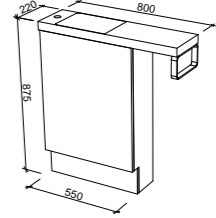

Floor Standing

CABINET WITH	SKU	RRP
Nano Top Left-hand Offset, Left-hand Tap Hole	OSC-V-8055-L-NAN-F	$1,197
No Top Left-hand Offset	OSC-VCO-550-L-X-F	$756

NOTE: The rail on the Oscar is to be screwed to the wall, and siliconed to the top. Please refer to website for installation guide. The rail is only available in chrome.