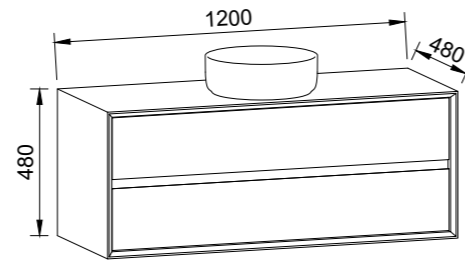

EMBRACE 1200mm

Wall Hung

CABINET WITH	SKU	RRP
20mm SilkSurface Top with White Gloss Above Counter Ceramic Basin	EMB-V-1200-C-SSA-W	$4,770