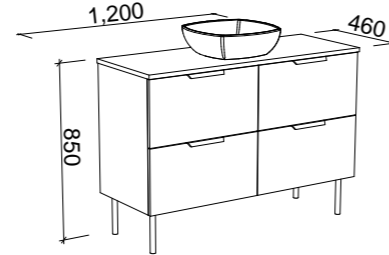

On Legs

CABINET WITH	SKU	RRP
20mm SilkSurface Top with White Gloss Above Counter Ceramic Basin	SHC-V-1200-C-SSA-W	$3,588
20mm SilkSurface Top with White Gloss Under Counter Ceramic Basin	SHC-V-1200-C-SSU-W	$3,588
20mm Caesarstone Top with White Gloss Above Counter Ceramic Basin	SHC-V-1200-C-STA-W	$3,731
20mm Caesarstone Top with White Gloss Under Counter Ceramic Basin	SHC-V-1200-C-STU-W	$4,081
No Top	SHC-VCO-1200-C-X-W	$2,932

CABINET WITH	SKU	RRP
20mm SilkSurface Top with White Gloss Above Counter Ceramic Basin	SHC-V-1200-C-SSA-L	$3,683
20mm SilkSurface Top with White Gloss Under Counter Ceramic Basin	SHC-V-1200-C-SSU-L	$3,683
20mm Caesarstone Top with White Gloss Above Counter Ceramic Basin	SHC-V-1200-C-STA-L	$3,911
20mm Caesarstone Top with White Gloss Under Counter Ceramic Basin	SHC-V-1200-C-STU-L	$4,261
No Top	SHC-VCO-1200-C-X-L	$3,275

NOTE: Please specify route style when ordering. Legs only available in Angled and Straight.