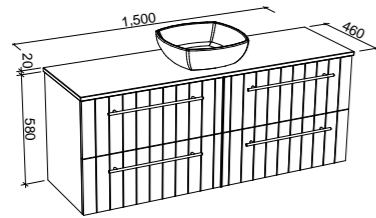

HENLEY 1500mm SINGLE BOWL

Wall Hung

CABINET WITH	SKU	RRP
20mm SilkSurface Top with White Gloss Above Counter Ceramic Basin	HEN-V-1500-C-SSA-W	$4,560
20mm SilkSurface Top with White Gloss Under Counter Ceramic Basin	HEN-V-1500-C-SSU-W	$4,560
20mm Caesarstone Top with White Gloss Above Counter Ceramic Basin	HEN-V-1500-C-STA-W	$4,908
20mm Caesarstone Top with White Gloss Under Counter Ceramic Basin	HEN-V-1500-C-STU-W	$5,192
No Top	HEN-VCO-1500-C-X-W	$2,871

Floor Standing