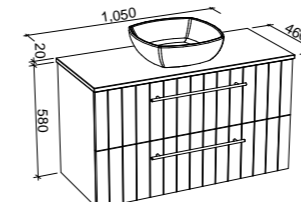

HENLEY 1050mm

Wall Hung

CABINET WITH	SKU	RRP
20mm SilkSurface Top with White Gloss Above Counter Ceramic Basin	HEN-V-1050-C-SSA-W	$3,236
20mm SilkSurface Top with White Gloss Under Counter Ceramic Basin	HEN-V-1050-C-SSU-W	$3,236
20mm Caesarstone Top with White Gloss Above Counter Ceramic Basin	HEN-V-1050-C-STA-W	$3,523
20mm Caesarstone Top with White Gloss Under Counter Ceramic Basin	HEN-V-1050-C-STU-W	$3,807
No Top	HEN-VCO-1050-C-X-W	$2,130

Floor Standing