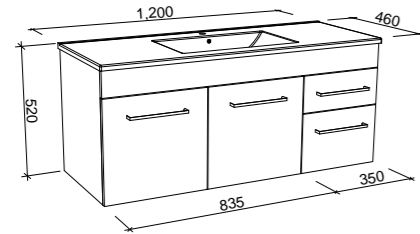

Indiana

S SILVER INCLUSIONS

INDIANA 1200mm

Wall Hung

CABINET WITH	SKU	RRP
Alpha Ceramic Top	IND-V-1200-C-APH-W	$1,535
No Top	IND-VCO-1200-C-X-W	$1,185

Floor Standing