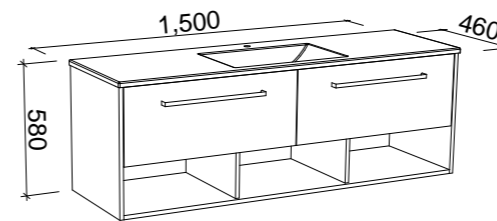

KANSAS 1500mm SINGLE BOWL

Wall Hung

CABINET WITH	SKU	RRP
Alpha Ceramic Top	KAN-V-1500-C-APH-W	$3,419
Regal Mineral Composite Top	KAN-V-1500-C-REG-W	$3,078
Haven Matt Dolomite Top	KAN-V-1500-C-HVN-W	$3,078
Quest Gloss Dolomite Top	KAN-V-1500-C-QUE-W	$3,078
20mm SilkSurface Top with White Gloss Above Counter Ceramic Basin	KAN-V-1500-C-SSA-W	$3,650
20mm SilkSurface Top with White Gloss Under Counter Ceramic Basin	KAN-V-1500-C-SSU-W	$3,650
20mm Caesarstone Top with White Gloss Above Counter Ceramic Basin	KAN-V-1500-C-STA-W	$3,781
20mm Caesarstone Top with White Gloss Under Counter Ceramic Basin	KAN-V-1500-C-STU-W	$4,065
No Top	KAN-VCO-1500-C-X-W	$2,001

Floor Standing