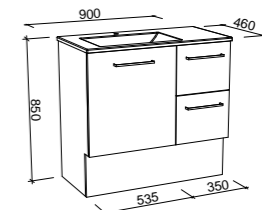

CABINET WITH	SKU	RRP
Regal Mineral Composite Top Left-hand Offset	CAR-V-900-L-REG-F	$1,869
No Top Left-hand Offset	CAR-VCO-900-L-X-F	$1,869