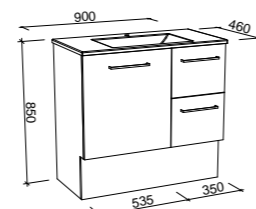

CABINET WITH	SKU	RRP
Regal Mineral Composite Top	CAR-V-900-C-REG-F	$2,028
Alpha Ceramic Top	CAR-V-900-C-APH-F	$2,028
Haven Dolomite Top	CAR-V-900-C-HVN-F	$2,028
Quest Dolomite Top	CAR-V-900-C-QUE-F	$2,028
Grand Mineral Composite Top	CAR-V-900-C-GND-F	$2,232
No Top	CAR-VCO-900-C-X-F	$1,521

Carlo

G GOLD INCLUSIONS