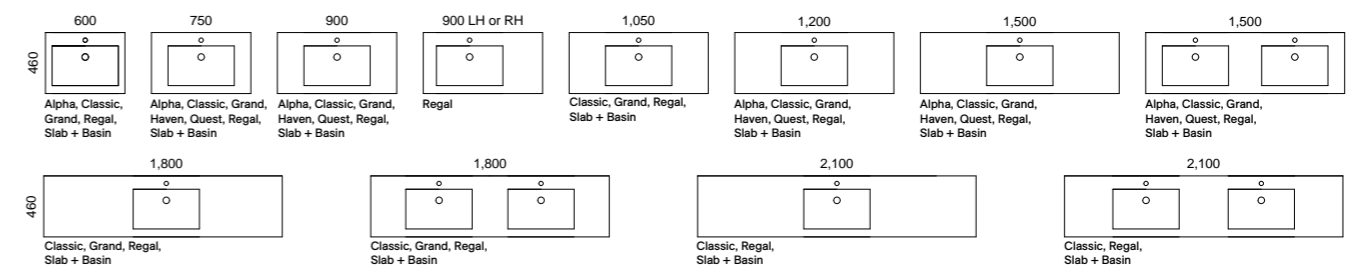

Available in wall hung, floor standing and on legs

- Top options include:
  - 20mm integrated tops - Alpha\*, Classic\* Regal\*, Haven\* or Quest\*
  - 70mm integrated top - Grand\*
  - 20mm SilkSurface or Caesarstone slab top with above or under counter basin/s