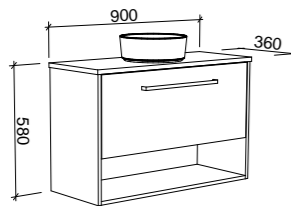

KARLIE 900mm

Wall Hung

CABINET WITH	SKU	RRP
20mm SilkSurface Top with White Gloss Above Counter Ceramic Basin	KAR-V-900-C-SSA-W	$2,440
20mm SilkSurface Top with White Gloss Ceramic Mini Under Counter Basin	KAR-V-900-C-SSU-W	$2,440
20mm Caesarstone Top with White Gloss Above Counter Ceramic Basin	KAR-V-900-C-STA-W	$2,601
20mm Caesarstone Top with White Gloss Mini Under Counter Ceramic Basin	KAR-V-900-C-STU-W	$2,601
No Top	KAR-VCO-900-C-X-W	$1,260

NOTE: See pages 264 - 270 for selected small space basins for the Karlie.

Floor Standing