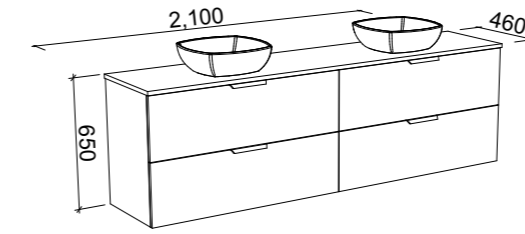

SUTHERLAND HOUSE 2100mm DOUBLE BOWL

Wall Hung