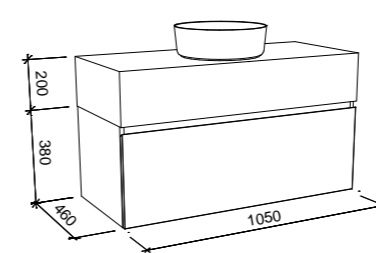

KINGSLEY 1050mm

Wall Hung

CABINET WITH	SKU	RRP
Regal Mineral Composite Top	KIN-V-1050-C-REG-W	$1,493
Stadium Mineral Composite Top	KIN-V-1050-C-STD-W	$1,493
20mm SilkSurface Top with Above Counter White Gloss Ceramic Basin	KIN-V-1050-C-SSA-W	$2,148
20mm SilkSurface Top with Under Counter White Gloss Ceramic Basin	KIN-V-1050-C-SSU-W	$2,418
20mm Caesarstone Top with Above Counter White Gloss Ceramic Basin	KIN-V-1050-C-STA-W	$2,420
20mm Caesarstone Top with Under Counter White Gloss Ceramic Basin	KIN-V-1050-C-STU-W	$2,656
60mm SilkSurface Freedom Top with Above Counter White Gloss Ceramic Basin	KIN-V-1050-C-FRA-W	$2,341
60mm SilkSurface Freedom Top with Under Counter White Gloss Ceramic Basin	KIN-V-1050-C-FRU-W	$2,577
200mm SilkSurface Box Top with Above Counter White Gloss Ceramic Basin	KIN-V-1050-C-BXA-W	$2,730
200mm SilkSurface Box Top with Under Counter White Gloss Ceramic Basin	KIN-V-1050-C-BXU-W	$2,730
No Top	KIN-VCO-1050-C-X-W	$880