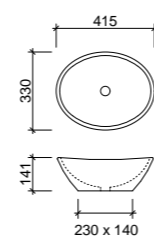

Elite Black*

BKM ELI-BS-415-BKM-U | $364