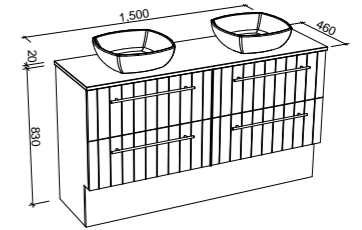

CABINET WITH	SKU	RRP
20mm SilkSurface Top with White Gloss Above Counter Ceramic Basin	HEN-V-1500-D-SSA-F	$5,238
20mm SilkSurface Top with White Gloss Under Counter Ceramic Basin	HEN-V-1500-D-SSU-F	$5,238
20mm Caesarstone Top with White Gloss Above Counter Ceramic Basin	HEN-V-1500-D-STA-F	$5,586
20mm Caesarstone Top with White Gloss Under Counter Ceramic Basin	HEN-V-1500-D-STU-F	$6,154
No Top	HEN-VCO-1500-D-X-F	$3,301