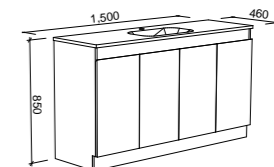

CABINET WITH	SKU	RRP
Haven Matt Dolomite Top	RKF-V-1500-C-HVN-F	$1,882
Quest Gloss Dolomite Top	RKF-V-1500-C-QUE-F	$1,882
No Top	RKF-VCO-1500-C-X-F	$1,304