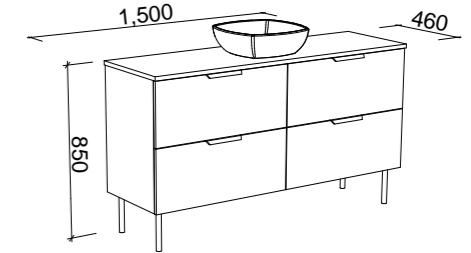

On Legs

CABINET WITH	SKU	RRP
20mm SilkSurface Top with White Gloss Above Counter Ceramic Basin	SHC-V-1500-C-SSA-W	$4,710
20mm SilkSurface Top with White Gloss Under Counter Ceramic Basin	SHC-V-1500-C-SSU-W	$4,710
20mm Caesarstone Top with White Gloss Above Counter Ceramic Basin	SHC-V-1500-C-STA-W	$4,988
20mm Caesarstone Top with White Gloss Under Counter Ceramic Basin	SHC-V-1500-C-STU-W	$5,272
No Top	SHC-VCO-1500-C-X-W	$2,955

CABINET WITH	SKU	RRP
20mm SilkSurface Top with White Gloss Above Counter Ceramic Basin	SHC-V-1500-C-SSA-L	$4,805
20mm SilkSurface Top with White Gloss Under Counter Ceramic Basin	SHC-V-1500-C-SSU-L	$4,805
20mm Caesarstone Top with White Gloss Above Counter Ceramic Basin	SHC-V-1500-C-STA-L	$5,168
20mm Caesarstone Top with White Gloss Under Counter Ceramic Basin	SHC-V-1500-C-STU-L	$5,452
No Top	SHC-VCO-1500-C-X-L	$3,083