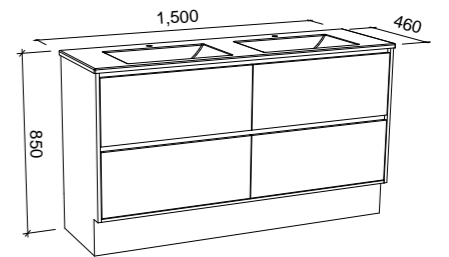

CABINET WITH	SKU	RRP
Alpha Ceramic Top	GRA-V-1500-D-APH-F	$3,853
Regal Mineral Composite Top	GRA-V-1500-D-REG-F	$3,746
Haven Matt Dolomite Top	GRA-V-1500-D-HVN-F	$3,746
Quest Gloss Dolomite Top	GRA-V-1500-D-QUE-F	$3,746
20mm SilkSurface Top with White Gloss Above Counter Ceramic Basin	GRA-V-1500-D-SSA-F	$4,312
20mm SilkSurface Top with White Gloss Under Counter Ceramic Basin	GRA-V-1500-D-SSU-F	$4,312
20mm Caesarstone Top with White Gloss Above Counter Ceramic Basin	GRA-V-1500-D-STA-F	$4,484
20mm Caesarstone Top with White Gloss Under Counter Ceramic Basin	GRA-V-1500-D-STU-F	$4,537
No Top	GRA-VCO-1500-D-X-F	$2,457