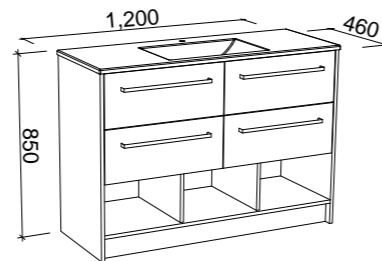

CABINET WITH	SKU	RRP
Alpha Ceramic Top	KAN-V-1200-C-APH-F	$3,111
Regal Mineral Composite Top	KAN-V-1200-C-REG-F	$3,111
Haven Matt Dolomite Top	KAN-V-1200-C-HVN-F	$3,111
Quest Gloss Dolomite Top	KAN-V-1200-C-QUE-F	$3,111
20mm SilkSurface Top with White Gloss Above Counter Ceramic Basin	KAN-V-1200-C-SSA-F	$3,671
20mm SilkSurface Top with White Gloss Under Counter Ceramic Basin	KAN-V-1200-C-SSU-F	$3,671
20mm Caesarstone Top with White Gloss Above Counter Ceramic Basin	KAN-V-1200-C-STA-F	$3,977
20mm Caesarstone Top with White Gloss Under Counter Ceramic Basin	KAN-V-1200-C-STU-F	$4,261
No Top	KAN-VCO-1200-C-X-F	$2,457

Kansas

G GOLD INCLUSIONS