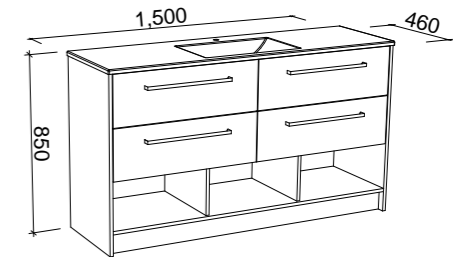

CABINET WITH	SKU	RRP
Alpha Ceramic Top	KAN-V-1500-C-APH-F	$4,423
Regal Mineral Composite Top	KAN-V-1500-C-REG-F	$3,992
Haven Matt Dolomite Top	KAN-V-1500-C-HVN-F	$3,992
Quest Gloss Dolomite Top	KAN-V-1500-C-QUE-F	$3,992
20mm SilkSurface Top with White Gloss Above Counter Ceramic Basin	KAN-V-1500-C-SSA-F	$4,565
20mm SilkSurface Top with White Gloss Under Counter Ceramic Basin	KAN-V-1500-C-SSU-F	$4,565
20mm Caesarstone Top with White Gloss Above Counter Ceramic Basin	KAN-V-1500-C-STA-F	$4,694
20mm Caesarstone Top with White Gloss Under Counter Ceramic Basin	KAN-V-1500-C-STU-F	$4,978
No Top	KAN-VCO-1500-C-X-F	$2,964