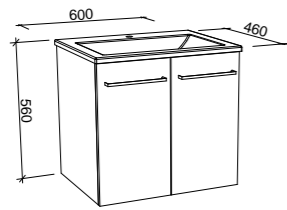

Carlo

G GOLD INCLUSIONS

CARLO 600mm

Wall Hung

CABINET WITH	SKU	RRP
Regal Mineral Composite Top	CAR-V-600-C-REG-W	$1,467
Alpha Ceramic Top	CAR-V-600-C-APH-W	$1,467
Grand Mineral Composite Top	CAR-V-600-C-GND-W	$1,670
No Top	CAR-VCO-600-C-X-W	$1,027

Floor Standing