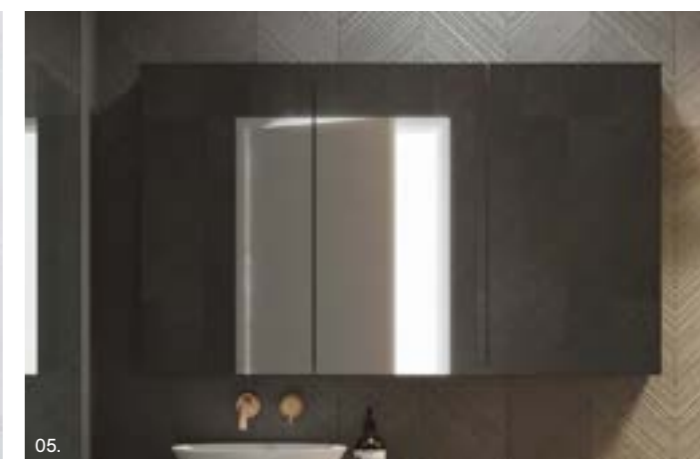

All cabinets 166mm deep. 1500mm available with 3 or 4 doors.

[01.] Tennessee Shaving Cabinet 1200mm | TEN-SC-1200-3-G | $1,084 Emerald Green Satin Cabinet **Tennessee Shaving Cabinet Platinum Shaving Cabinet 1200mm** | TEN-SC-1200-3-P | $1,203 **[02.] Tennessee Shaving Cabinet 750mm** | TEN-SC-750-D-G | $759 White Satin Cabinet **Tennessee Platinum Shaving Cabinet 750mm** | TEN-SC-750-D-P | $878 **[03.] Tennessee Shaving Cabinet 900mm** | TEN-SC-900-D-G | $815 Estella Oak Cabinet **Tennessee Platinum Shaving Cabinet 900mm** | TEN-SC-900-D-P | $933 **[04.] Tennessee Shaving Cabinet 1800mm** | TEN-SC-1800-4-G | $1,449 White Gloss Cabinet **Tennessee Shaving Cabinet Platinum Shaving Cabinet 1800mm** | TEN-SC-1800-4-P | $1,568 **[05.] Tennessee Shaving Cabinet 1200mm** | TEN-SC-1200-3-G | $1,084 Prime Oak Cabinet **Tennessee Shaving Cabinet Platinum Shaving Cabinet 1200mm** | TEN-SC-1200-3-P | $1,203 Please refer to pricelist pages for all available options.