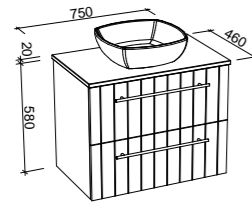

HENLEY 750mm

Wall Hung

CABINET WITH	SKU	RRP
20mm SilkSurface Top with White Gloss Above Counter Ceramic Basin	HEN-V-750-C-SSA-W	$2,752
20mm SilkSurface Top with White Gloss Under Counter Ceramic Basin	HEN-V-750-C-SSU-W	$2,752
20mm Caesarstone Top with White Gloss Above Counter Ceramic Basin	HEN-V-750-C-STA-W	$2,903
20mm Caesarstone Top with White Gloss Under Counter Ceramic Basin	HEN-V-750-C-STU-W	$3,187
No Top	HEN-VCO-750-C-X-W	$1,860

Floor Standing