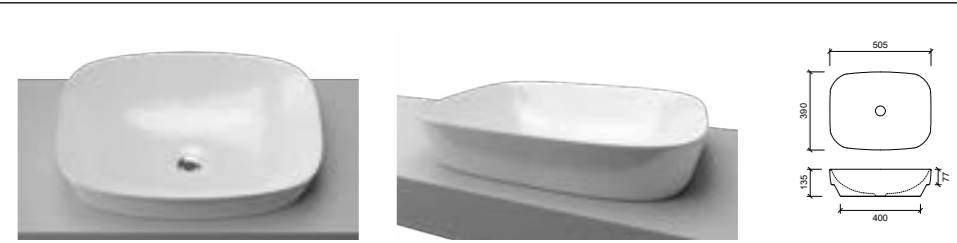

Lorenzo Inset White

Offset or wall mounted tapware required

WG LOR-BS-500-WG-S | $220

WM LOR-BS-500-WM-U | $364

NOTE: Wastes not included for Ceramic and Mineral Composite basins. Ceramic and Stainless Steel wastes available as separate purchase. White gloss ceramic basins (-S) included in package price. Mineral Composite, Stainless Steel, matt and coloured basins (-U) will incur an additional charge. While the colours in this brochure are to the highest standard in printing, it should only be used as an indication of actual product design. *Suitable for small space vanities.

WG - White Gloss | **WM** - White Matt | **BKM** - Black Matt | **ANT** - Anthracite | **GM** - Grey Matt | **LGM** - Light Grey Matt | **PM** - Pink Matt | **BG** - Brushed Gold | **BN** - Brushed Nickel