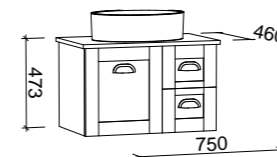

VICTORIA 750mm

Wall Hung

CABINET WITH	SKU	RRP
Alpha Ceramic Top	VIC-V-750-C-APH-W	$1,874
20mm SilkSurface Top with White Gloss Above Counter Ceramic Basin	VIC-V-750-C-SSA-W	$2,194
20mm SilkSurface Top with White Gloss Under Counter Ceramic Basin (2x doors only)	VIC-V-750-C-SSU-W	$2,194
20mm Caesarstone Top with White Gloss Above Counter Ceramic Basin	VIC-V-750-C-STA-W	$2,545
20mm Caesarstone Top with White Gloss Under Counter Ceramic Basin (2x doors only)	VICU-V-750-C-STU-W	$2,832
60mm SilkSurface Freedom Top with White Gloss Above Counter Ceramic Basin	VIC-V-750-C-FRA-W	$2,348
60mm SilkSurface Freedom Top with White Gloss Under Counter Ceramic Basin	VIC-V-750-C-FRU-W	$2,348
No Top	VIC-VCO-750-C-X-W	$1,767
No Top (2x doors only)	VICU-VCO-750-C-X-W	$1,767