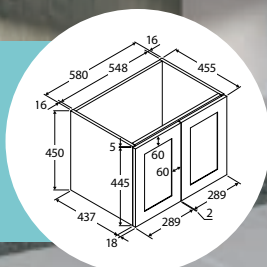

Find specifications for basin-tops and cabinets on our website: fienza.com.au

2

Select Your CABINET

With over 20 different cabinet styles to choose from, there is a universal cabinet to suit your bathroom design. Our universal cabinets are designed to fit any Fienza basin-top, giving you customisation without the fuss.