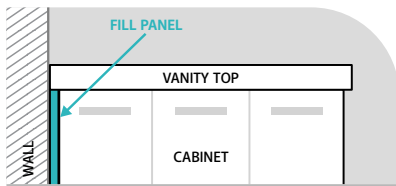

VANITY FILL PANEL Size: 50W x 880H x 18D mm (trim to size)

When your vanity is installed beside a wall, this panel fills the gap between the protruding basin-top and cabinet.