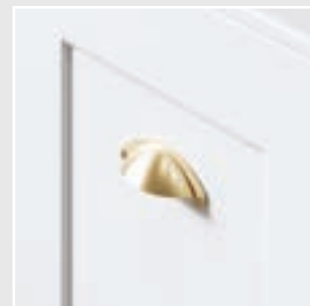

KAYA® POINT
KNOB

MILA SHAKER
KNOB

HAMPTON
HANDLE

1200MM

1500MM
Single Bowl

1500MM
Double Bowl

\$1050
TCL120J

\$1899
TCL150JS