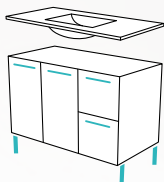

3 *Select Your*
ACCENTS
Multiple styles available