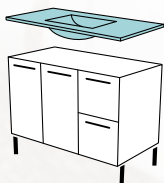

Your Vanity *Your Way*

Create your vanity by selecting from our interchangeable range of basin-tops, cabinets, and accents. Just follow 3 easy steps.

In this brochure, you will find our most popular vanity combinations, so it's easy to find the right vanity for you.

YOUR PERFECT BASIN-TOP VANITY IN 3 EASY STEPS:

1 *Select Your*
BASIN-TOP
7 styles available