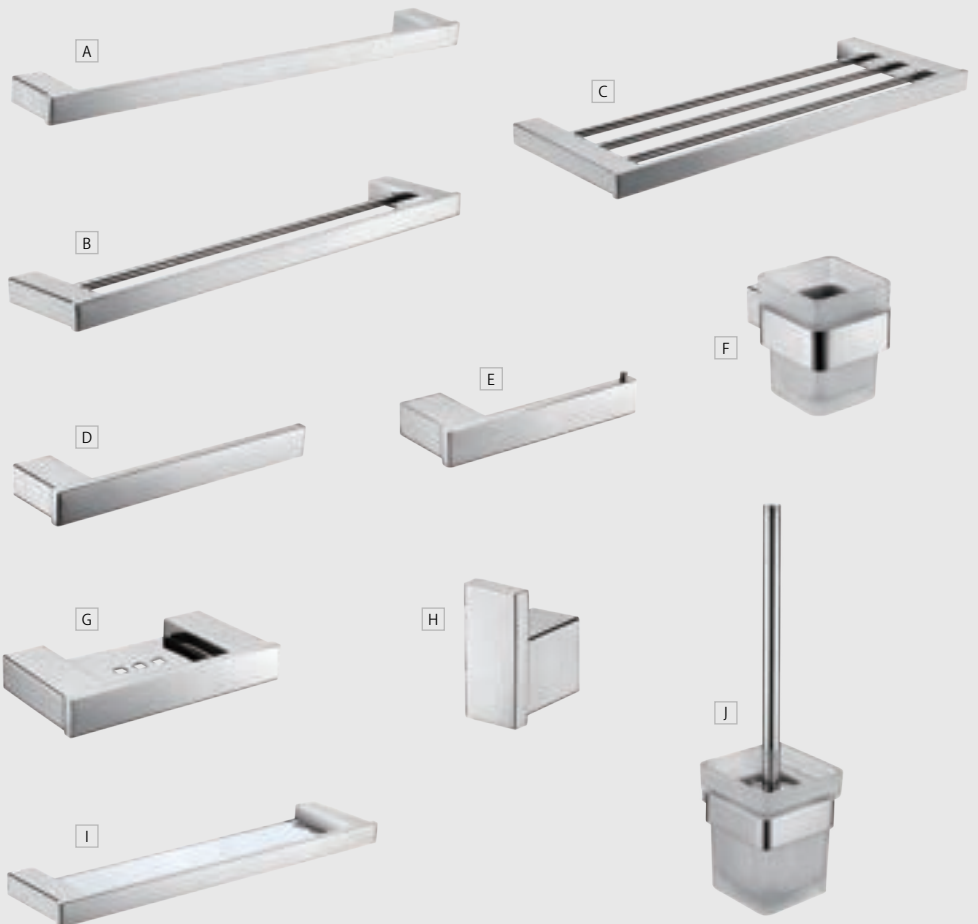

Rectangular Plate • \$249 • 433204B

Rail Shower \$299 • 444107B

Small Square Plate

Round Plate

Rectangular Plate

Rail Shower

Modernise Your Bathroom

KOKO® ACCESSORIES Chrome

- A** Single Towel Rail
610 mm \$69 • 89001610
810 mm \$74 • 89001810
- B** Double Towel Rail
610 mm \$89 • 89008610
810 mm \$94 • 89008810
- C** Towel Rack
\$190 • 890015
- D** Hand Towel Holder
\$41 • 89002
- E** Toilet Roll Holder
\$40 • 89003
- F** Tumbler
\$42 • 89005
- G** Soap Shelf
\$65 • 89006
- H** Single Robe Hook
\$30 • 89004
- I** Glass Shelf
\$103 • 89007
- J** Toilet Brush & Holder
\$59 • 890010