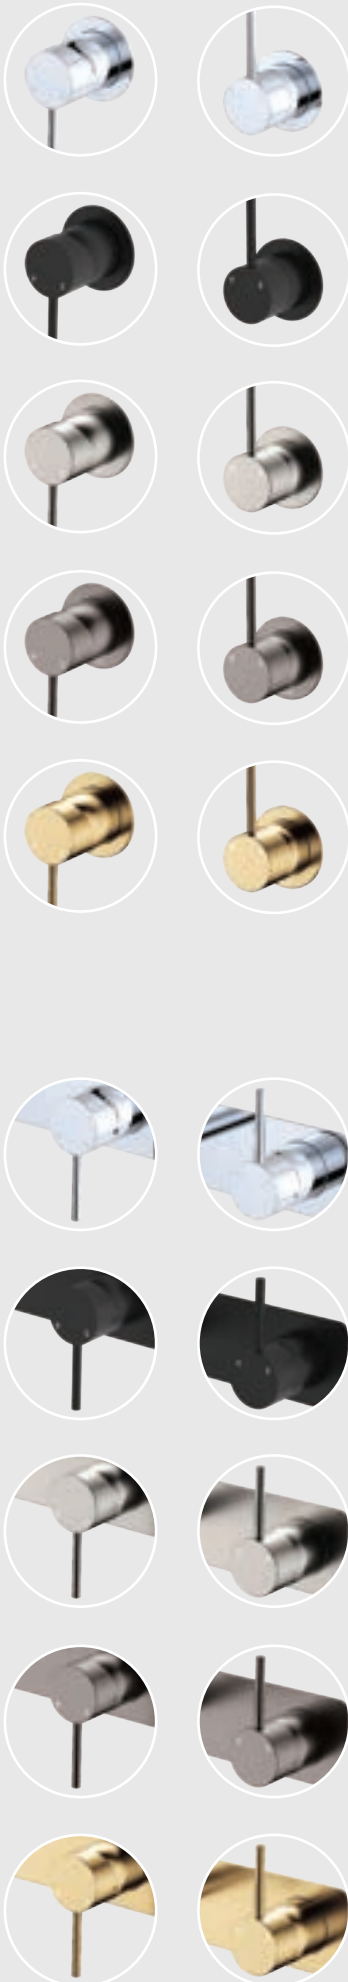

KAYA® WALL BASIN/BATH MIXER SETS

WELS 5 Star rated, 5L/min when installed over basin