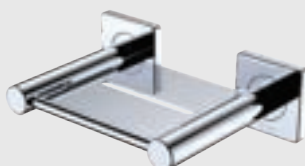

SANSA® SOAP SHELF

Chrome
$70 • 83206