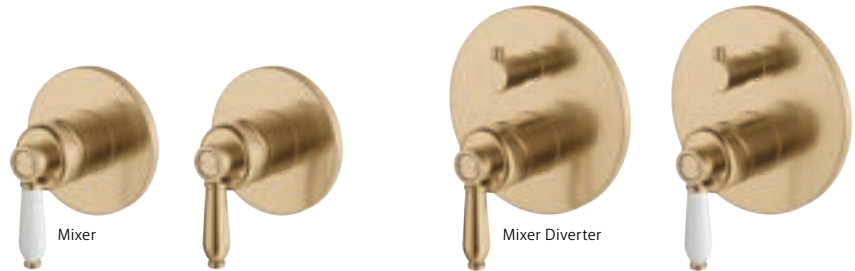

Urban Brass
\$474 • 202106UU

Chrome with
White Ceramic Handle

Mixer
\$199 • 202101
Mixer Diverter
\$275 • 202102
Basin/Bath Set
\$298 • 202106

Chrome

Mixer
\$259 • 202101CC
Mixer Diverter
\$325 • 202102CC
Basin/Bath Set
\$358 • 202106CC

Matte Black with
White Ceramic Handle

Mixer
\$249 • 202101BK
Mixer Diverter
\$299 • 202102BK
Basin/Bath Set
\$379 • 202106BN

Matte Black

Mixer
\$309 • 202101BL
Mixer Diverter
\$359 • 202102BL
Basin/Bath Set
\$439 • 202106NN

Brushed Nickel with
White Ceramic Handle

Mixer
\$249 • 202101BN
Mixer Diverter
\$299 • 202102BN
Basin/Bath Set
\$464 • 202106UB

Brushed Nickel

Mixer
\$309 • 202101NN
Mixer Diverter
\$359 • 202102NN
Basin/Bath Set
\$474 • 202106UU

ELEANOR WALL MIXERS

Urban Brass with
White Ceramic Handle
Mixer \$299 • 202101UB
Mixer Diverter \$299 • 202101UB

Urban Brass
Mixer \$309 • 202101UU
Mixer Diverter \$309 • 202101UU

ELEANOR FLOOR MOUNTED BATH MIXERS WITH HAND SHOWER