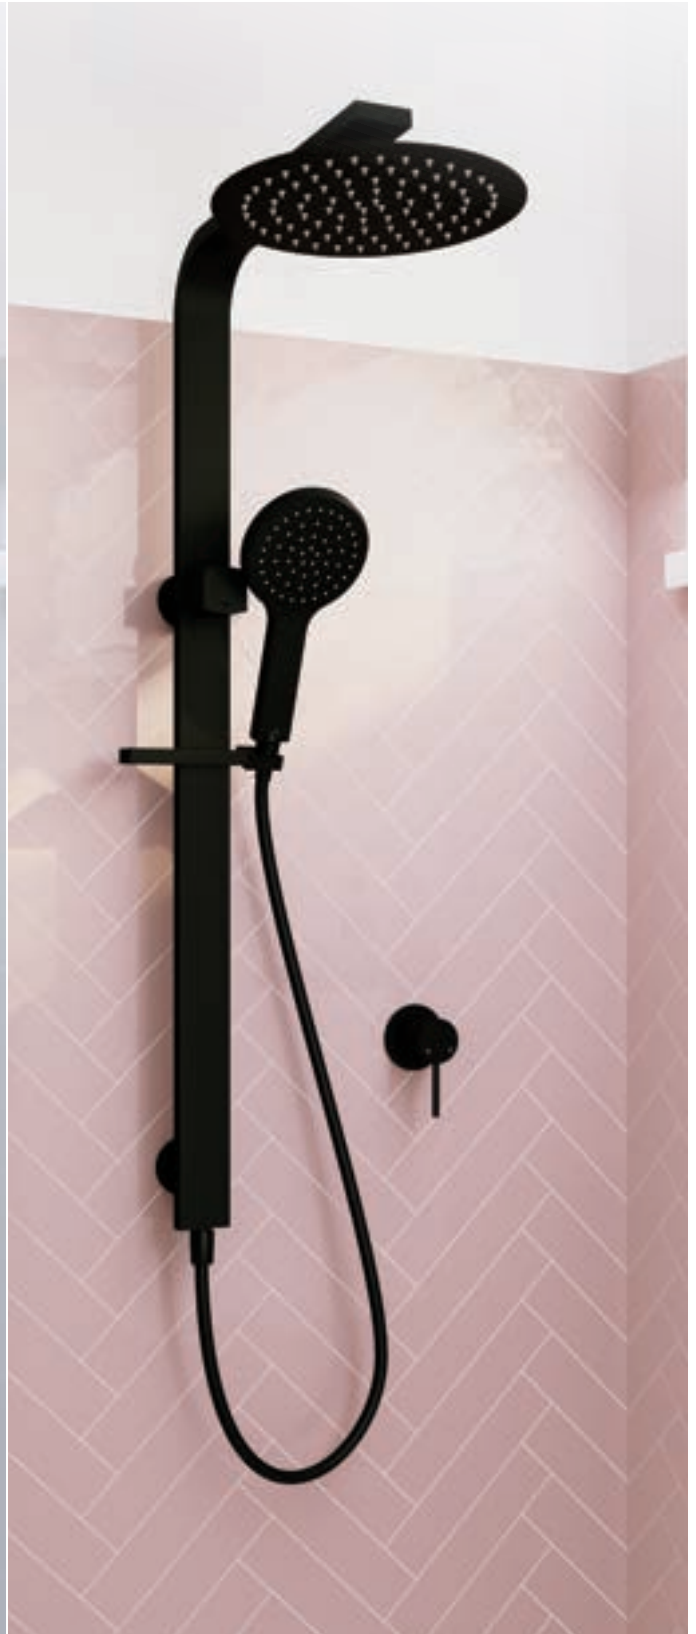

KAYA® UP WALL MIXERS

Large Round Plate

Chrome
\$180 • 228114-3

Matte Black
\$215 • 228114B-3

Brushed Nickel
\$280 • 228114BN-3

Gun Metal
\$320 • 228114GM-3

Urban Brass
\$319 • 228114UB-3

Sleek *Round* Showers

KAYA® DELUXE TWIN SHOWERS

WELS 3 Star rated, 9L/min

Chrome \$699 • 455119
Matte Black \$820 • 455119B

*Wall mixer not included

KAYA® SHOWER SETS

WELS 3 Star rated, 9L/min

Gooseneck Arms	Straight Arms	Ceiling Droppers
 Chrome \$219 • 411125-A	 Chrome \$205 • 411125-B	 Chrome \$170 • 411125-C
 NEW Matte White \$339 • 411125MW-A	 NEW Matte White \$319 • 411125MW-B	 NEW Matte White \$279 • 411125MW-C
 Matte Black \$310 • 411125B-A	 Matte Black \$290 • 411125B-B	 Matte Black \$250 • 411125B-C
 Brushed Nickel \$395 • 411125BN-A	 Brushed Nickel \$355 • 411125BN-B	 Brushed Nickel \$319 • 411125BN-C
 Gun Metal \$429 • 411125GM-A	 Gun Metal \$389 • 411125GM-B	 Gun Metal \$369 • 411125GM-C
 Urban Brass \$429 • 411125UB-A	 Urban Brass \$389 • 411125UB-B	 Urban Brass \$369 • 411125UB-C

Ceiling Dropper

Straight Arm

Gooseneck Arm

KAYA

KAYA® HAND SHOWERS

WELS 3 Star rated, 9L/min

Rectangular Plate

Chrome
\$199 • 433115