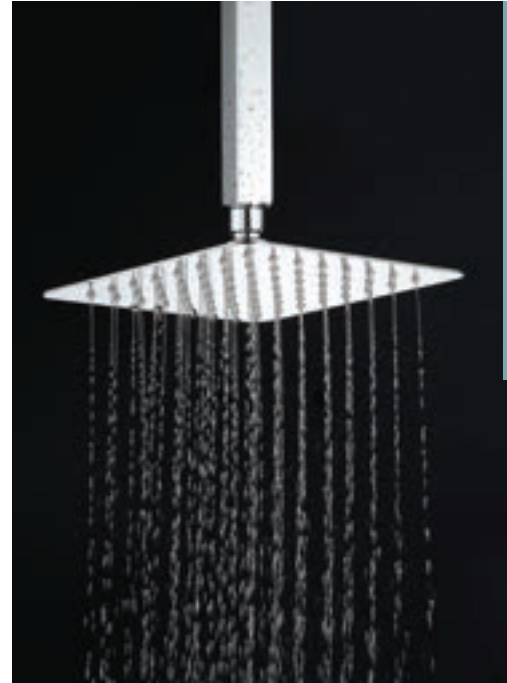

JET SHOWER HEAD

WELS 3 Star rated, 9L/min

Lead Free

MODENA SHOWER HEAD

WELS 3 Star rated, 9L/min

Lead Free

SLICE SQUARE SHOWER HEAD

WELS 3 Star rated, 9L/min

Lead Free

2 MM PROFILE