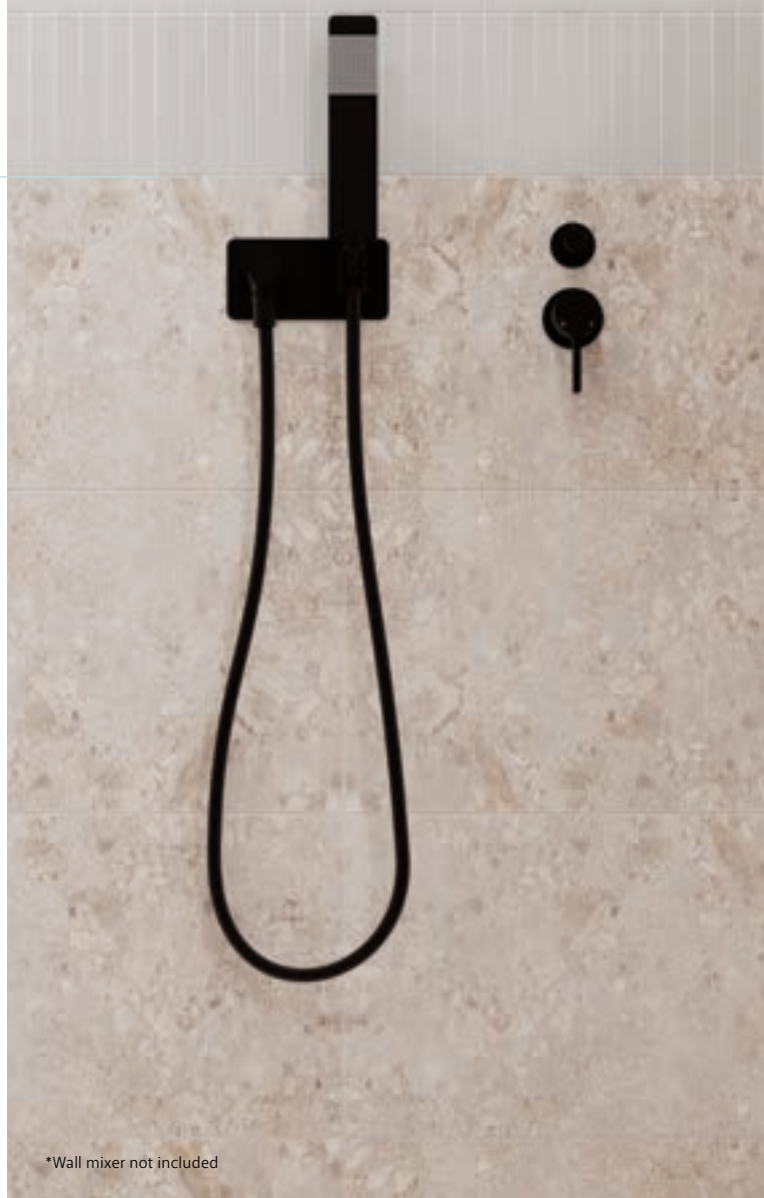

Rectangular Plate

A Matte Black
$265 • 433111MB

B Matte Black
$249 • 433205MB

C Mixed Finish
$249 • 433205B

*Wall mixer not included