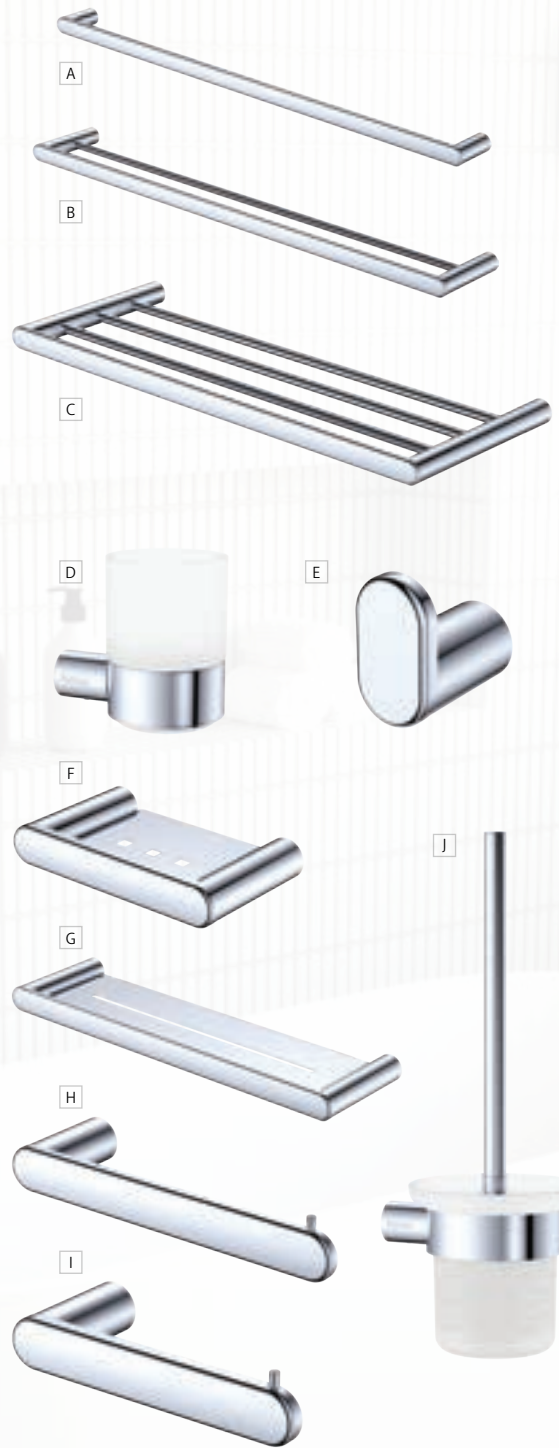

PAIR WITH
EMPIRE
SHOWERS
See page 56

EMPIRE WALL MIXERS

Small Round Plate
\$200 • 221101-2

Large Oval Plate
\$160 • 221101

EMPIRE FLOOR MOUNTED MIXERS/BATH OUTLETS

EMPIRE SLIM SWIVEL BATH OUTLETS

Chrome
\$199 • 221116

Matte Black
\$249 • 221116B

Mixer
\$649 • 221112

Mixer with Hand Shower
WELS 3 Star rated, 8L/min
\$849 • 221113

Stylish Showers

EMPIRE SHOWERS

- A** Hand Shower, Rectangular Plate
WELS 3 Star rated, 9L/min
\$155 • 433108
- B** Hand Shower, Round Plate
WELS 3 Star rated, 9L/min
\$130 • 433202
- C** Hand Shower with Shelf
WELS 3 Star rated, 9L/min
\$199 • 433104
- D** Rail Shower
WELS 3 Star rated, 9L/min
\$199 • 444108
- E** Twin Shower, Bottom Inlet
WELS 3 Star rated, 9L/min
\$649 • 455108
- F** Deluxe Twin Shower
WELS 3 Star rated, 9L/min
\$699 • 455120

EMPIRE ACCESSORIES

- | | |
|---|---|
| A Single Towel Rail
610 mm \$75 • 88801610
810 mm \$95 • 88801810 | F Soap Shelf
\$64 • 88806 |
| B Double Towel Rail
610 mm \$99 • 88808610
810 mm \$105 • 88808810 | G Shelf
\$110 • 88807 |
| C Towel Rack
\$199 • 888015 | H Hand Towel Holder
\$44 • 88802 |
| D Tumbler
\$42 • 88805 | I Toilet Roll Holder
\$41 • 88803 |
| E Single Robe Hook
\$30 • 88804 | J Toilet Brush & Holder
\$67 • 888010 |