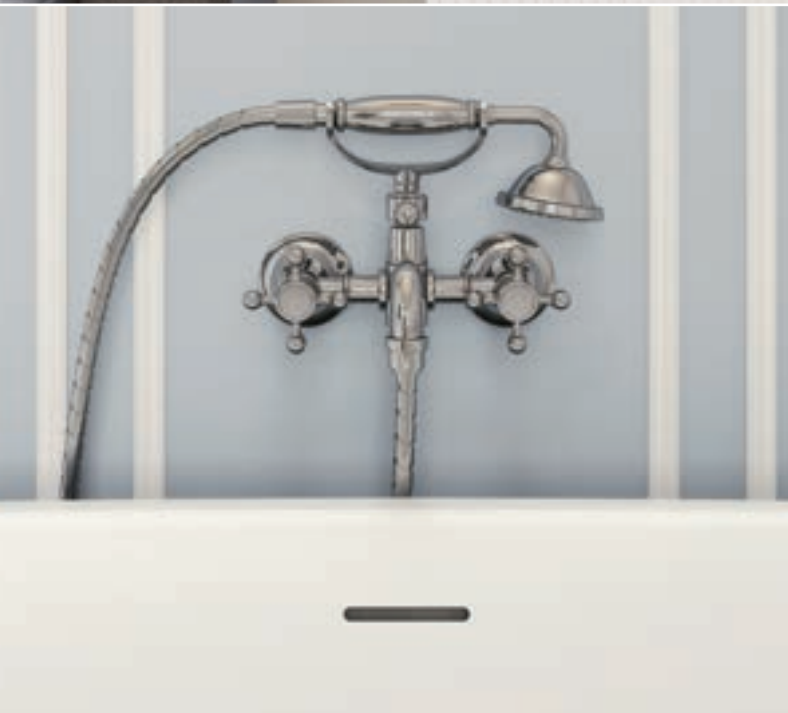

HARMON

Chrome \$330 • SP8041
Matte Black \$399 • SP8041MB

FORCHE

Chrome \$199 • SP8037
Matte Black \$249 • SP8037MB

CITANI

Chrome \$99 • SP8010
Matte Black \$149 • SP8010B

KOKO
\$199 • SP8009

KARI
\$249 • SP8040

MALCO
\$249 • SP8003

MILTON
\$145 • HD504

VINCI
\$199 • SP8004

VIENNA
\$199 • SP8004B

fienza®

Beautiful, quality
Bathware

At Fienza our core passion is to excite you with new, innovative and cutting-edge designer products.

Our commitment to international quality standards has ensured that Fienza continues to be the preferred choice for beautiful bathrooms and kitchens all over Australia.

Fienza® products are available through all leading bathroom and plumbing retailers.