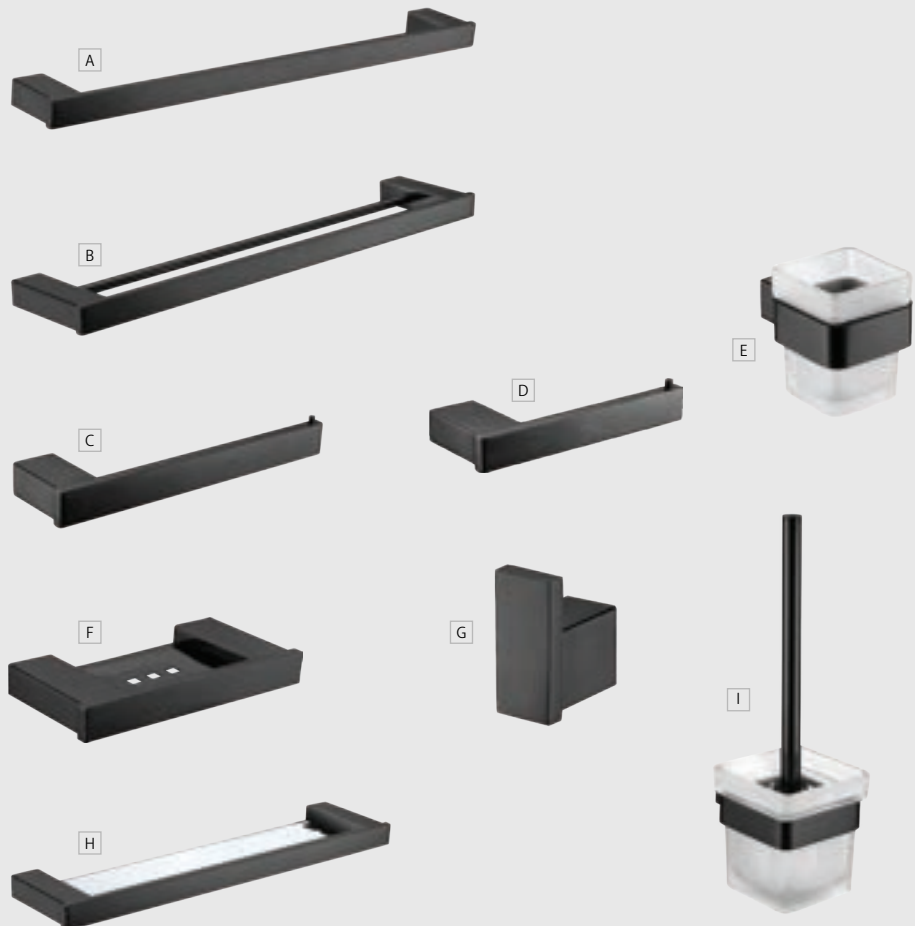

KOKO® ACCESSORIES Matte Black

- **A** Single Towel Rail
  610 mm $95 • 85001610
  810 mm $105 • 85001810
- **B** Double Towel Rail
  610 mm $110 • 85008610
  810 mm $125 • 85008810
- **C** Hand Towel Holder
  $55 • 85002
- **D** Toilet Roll Holder
  $54 • 85003
- **E** Tumbler
  $70 • 85005
- **F** Soap Shelf
  $89 • 85006
- **G** Single Robe Hook
  $39 • 85004
- **H** Glass Shelf
  $135 • 85007
- **I** Toilet Brush & Holder
  $79 • 850010