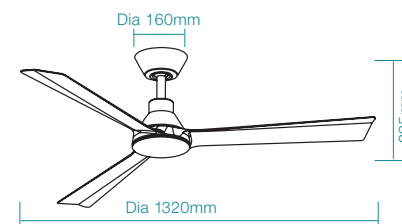

DIMENSIONS

FAN ONLY