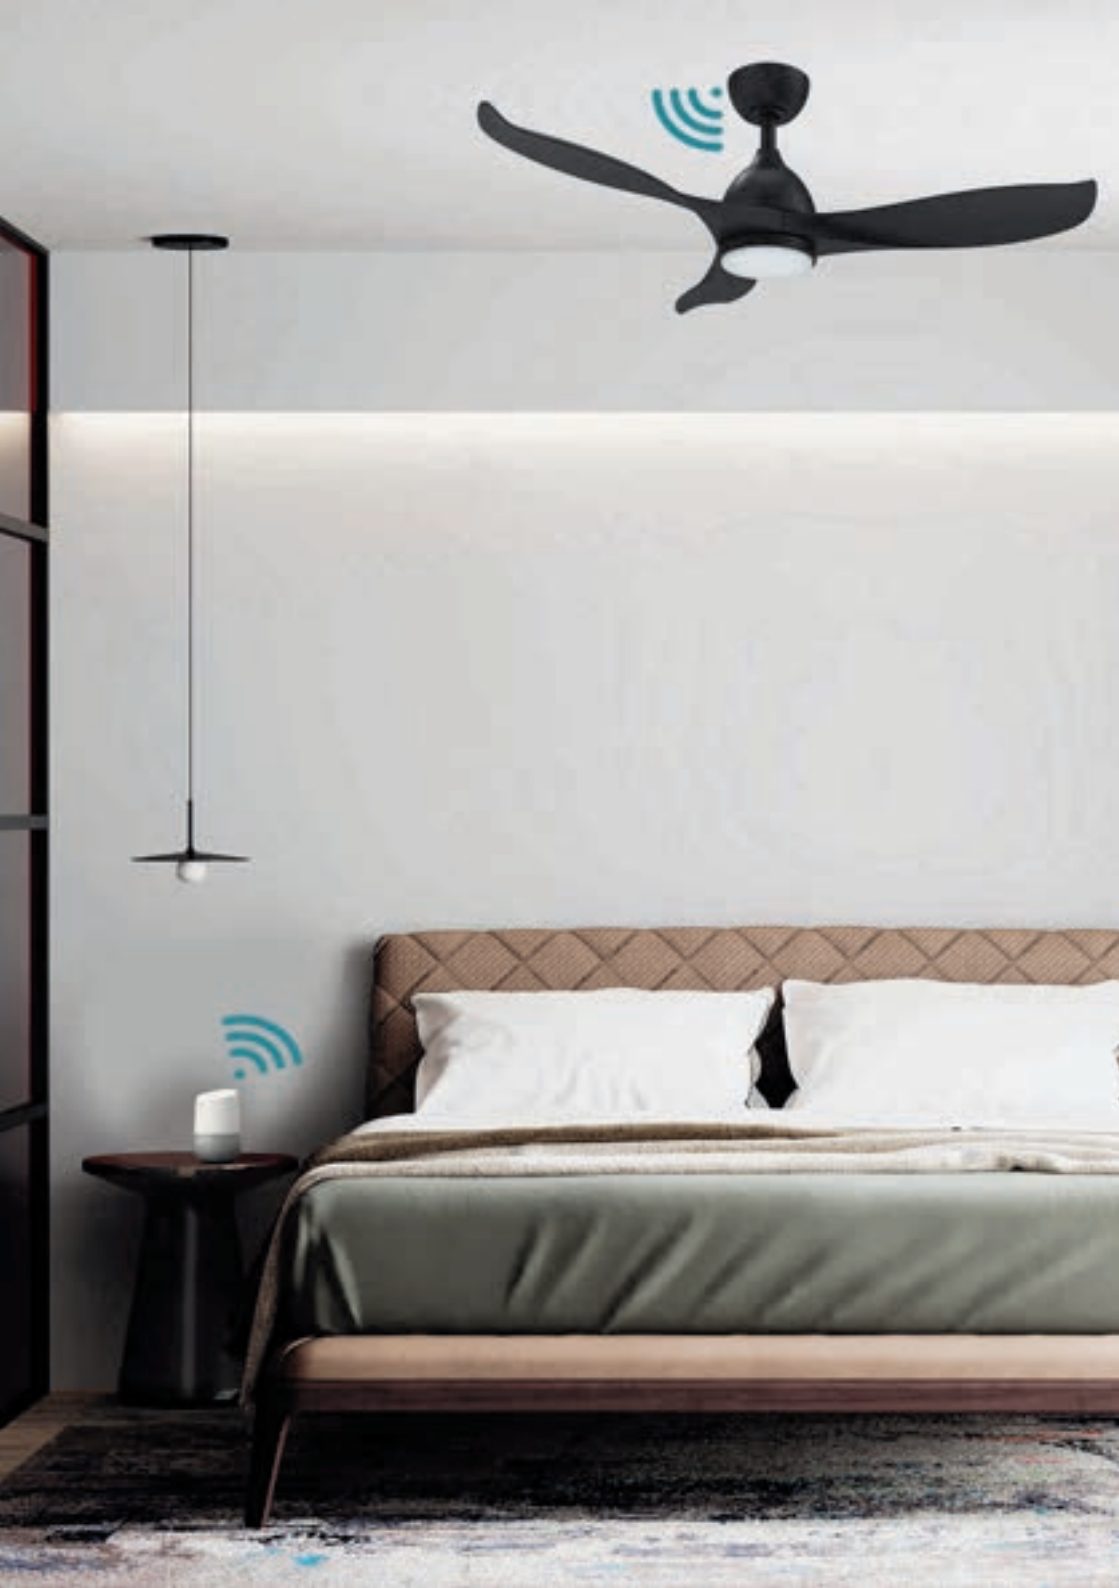

SCORPION DC

Robust design

6 YEAR
Warranty

Wi-Fi

Indoor Cover
Outdoor Use

Summer/Winter
Reverse Function

CCT

Variable
Dimming