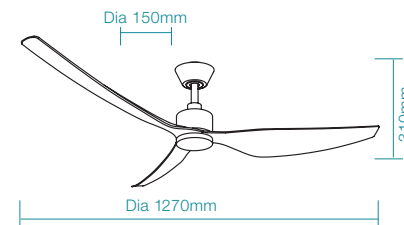

DIMENSIONS

FAN ONLY