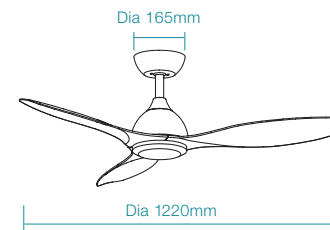

DIMENSIONS

FAN ONLY