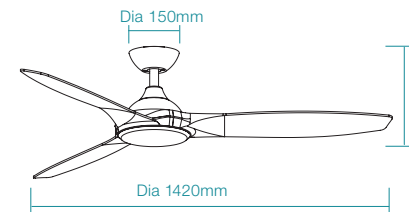

ACCESSORIES	ORDERING CODE
900mm Downrod White Satin 25mm Dia	MDRD36WST
900mm Downrod Matt Black 25mm Dia	MDRD36MT
900mm Downrod Old Bronze 25mm Dia	MDRD36OT
1800mm Downrod White Satin 25mm Dia	MDRD72WST
1800mm Downrod Matt Black 25mm Dia	MDRD72MT
1800MM Downrod Old Bronze 25mm Dia	MDRD72OT

FEATURES

- Brushless quiet and efficient 35W DC motor
- Contemporary style ideal for indoor and covered outdoor applications
- Metal body, canopy and ABS blades (plus PMMA lens cover, light model only)
- Fully reversible for summer and winter mode from remote control
- Supplied with 5 speed remote control
- 18W tricolour LED with 3 step switch dimming (light model only)
- Switchable colour temperature between 3000K, 4000K and 5000K (light model only)

SPECIFICATIONS	FAN LED LIGHT
POWER WATTAGE	35W
BLADE DIAMETER	1420mm (56")
AIR MOVEMENT m³/hr	
SPEED 1 (HIGHEST)	13,000m³/hr
SPEED 2	9,400m³/hr
SPEED 3	8,400m³/hr
SPEED 4	7,200m³/hr
SPEED 5 (LOWEST)	5,700m³/hr
BLADE PITCH	15°
LIGHTING WATTAGE / TYPE	18W LED
COLOUR TEMPERATURE	3000K / 4000K / 5000K
LUMEN OUTPUT	1700lm / 1750lm / 1780lm
RATED LIFETIME	35,000 hrs @ Ta25°C
ORDERING CODE	FAN LED LIGHT
WHITE SATIN	MNF1433WWR
MATT BLACK	MNF1433MMR
OLD BRONZE / OAK	MNF1433OWR
WHITE / OAK	MNF1433WOR

DIMENSIONS

FAN ONLY