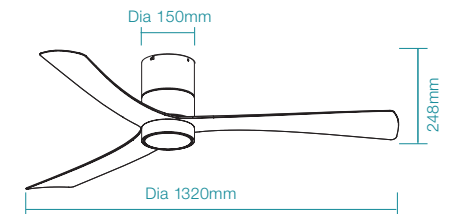

FAN LED LIGHT