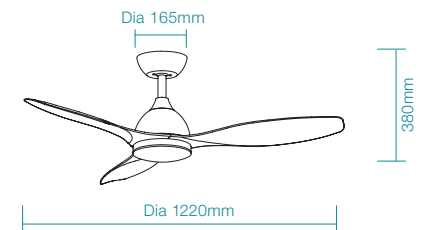

FAN LED LIGHT