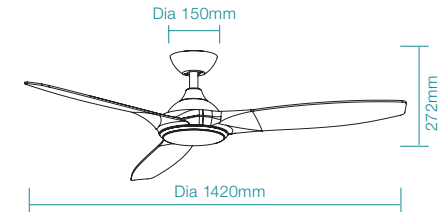

FAN LED LIGHT