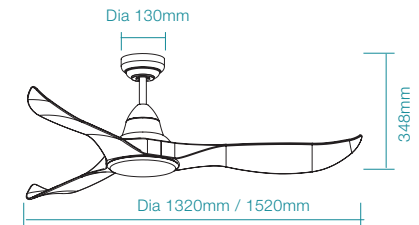

FAN LED LIGHT