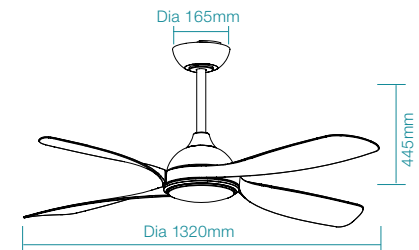

FAN LED LIGHT