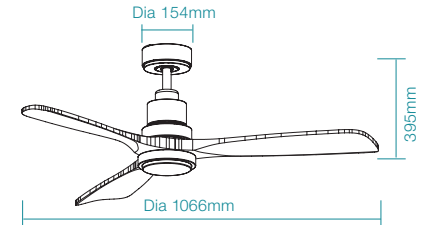

FAN LED LIGHT