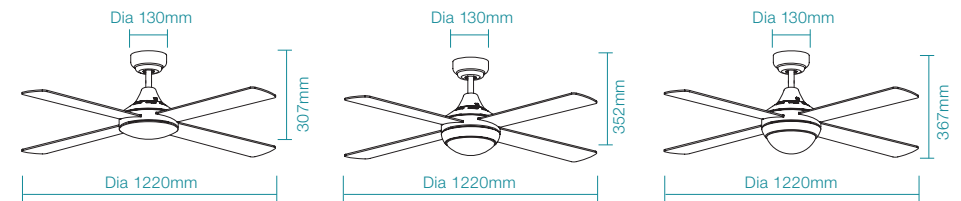

SPECIFICATIONS	FAN ONLY	FAN LED LIGHT	FAN E27* LIGHT
POWER WATTAGE	55W	55W	55W
BLADE DIAMETER	1220mm (48")	1220mm (48")	1220mm (48")
AIR MOVEMENT m³/hr			
SPEED 1 (HIGHEST)	7,600m³/hr	7,600m³/hr	7,600m³/hr
SPEED 2	5,020m³/hr	5,020m³/hr	5,020m³/hr
SPEED 3 (LOWEST)	3,670m³/hr	3,670m³/hr	3,670m³/hr
BLADE PITCH	11°	11°	11°
LIGHTING WATTAGE / TYPE	-	15W LED	-
COLOUR TEMPERATURE	-	3000K / 4000K / 5000K	-
LUMEN OUTPUT	-	1450lm / 1650lm / 1600lm	-
RATED LIFETIME	-	35,000 hrs @ Ta25°C	-
ORDERING CODE	FAN ONLY	FAN LED LIGHT	FAN E27* LIGHT
WHITE	FSL124W	FSL1243W	FSL1244W
MATT BLACK	FSL124M	FSL1243M	FSL1244M
WHITE + REMOTE	-	FSL1243WR**	FSL1244WR**

*Supplied with 2x E27 lamp holders. Globe not included.

**Supplied with remote control

ACCESSORIES	ORDERING CODE
900mm Downrod White	MDRA36W
900mm Downrod Matt Black	MDRA36M
1800mm Downrod White	MDRA72W
1800mm Downrod Matt Black	MDRA72M
Premier Remote Control Kit	MPREMS
Premium Remote Control Kit	MPLCDS
Smart Remote Control Kit	MPWIFI

FEATURES

- Powerful and efficient 55W AC motor
- Low profile designed ideal for indoor applications
- Metal body, canopy and plywood blades (plus PMMA lens cover, light model only)
- Fully reversible for summer and winter mode
- 15W tricolour LED with 3 step switch dimming (light model only)
- Switchable colour temperature between 3000K, 4000K and 5000K (light model only)
- E27 light model available (globes not included)

DIMENSIONS

FAN ONLY

FAN LED LIGHT

FAN E27* LIGHT