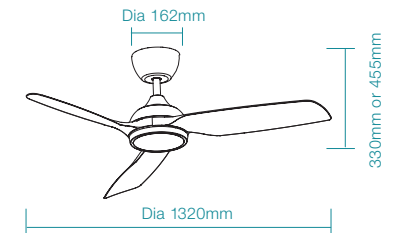

FAN LED LIGHT