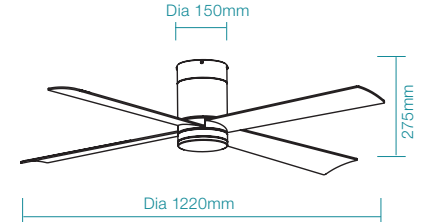

FAN LED LIGHT