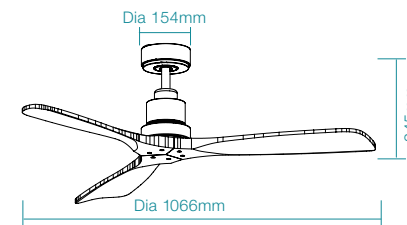

DIMENSIONS

FAN ONLY