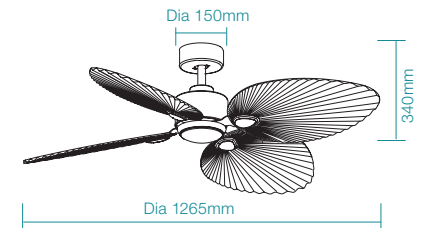

FAN LED LIGHT