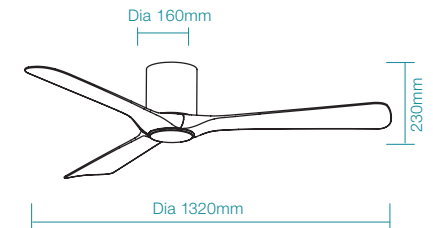

FAN LED LIGHT