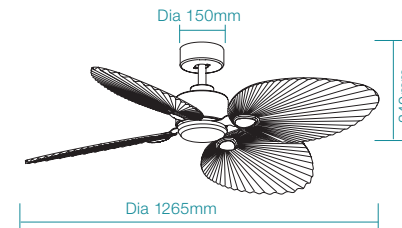

DIMENSIONS

FAN ONLY