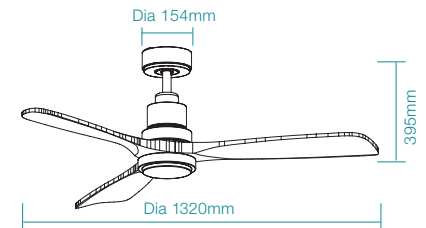

FAN LED LIGHT