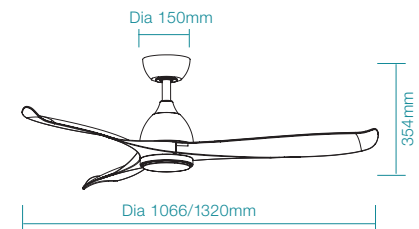

FAN LED LIGHT