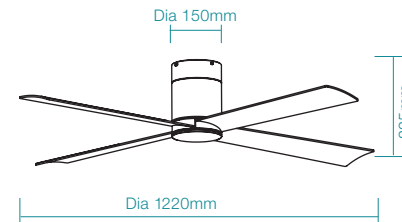

DIMENSIONS

FAN ONLY