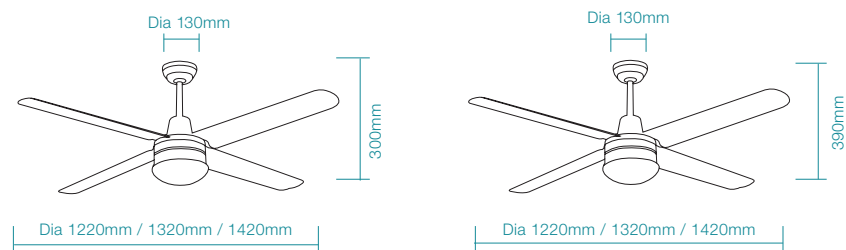

SPECIFICATIONS	FAN + LIGHT KIT*		
POWER WATTAGE	75W	75W	75W
BLADE DIAMETER	1220mm (48")	1320mm (52")	1420mm (56")
LIGHTING WATTAGE / TYPE	2x E14** lamp holder		
ORDERING CODE	FAN + LIGHT KIT*		
WHITE	MPF120WH + PLKWH*	MPF130WH + PLKWH*	MPF140WH + PLKWH*
BRUSHED NICKEL/304	MPF3042SS + PLKBN*	MPF3043SS + PLKBN*	MPF3044SS + PLKBN*
STAINLESS STEEL/316	MPF3162SS + PLKSS*	MPF3163SS + PLKSS*	MPF3164SS + PLKSS*

*Light kit sold separately at additional cost.

**Globe not included

ACCESSORIES	ORDERING CODE
900mm Downrod White	DREPO36W
900mm Downrod Brushed Nickel	DREPO36BN
900mm Downrod Stainless Steel	DRP36SS
1800mm Downrod White	DREPO72W
1800mm Downrod Brushed Nickel	DREPO72BN
1800mm Downrod Stainless Steel	DRP72SS
Premier Remote Control Kit	MPREMS
Premium Remote Control Kit	MPLCDS
Smart Remote Control Kit	MPWIFI
Precision Light Kit White	PLKWH
Precision Light Kit 304 Brushed Nickel	PLKBN
Precision Light Kit 316 Stainless Steel	PLKSS

FEATURES

- Powerful and efficient 75W AC motor
- Ideal for indoor and covered outdoor and tropical applications
- All metal body, canopy and blades
- Fully reversible for summer and winter mode
- E14 light kit available (sold separately and globes not included)

DIMENSIONS

FAN ONLY

FAN LED LIGHT