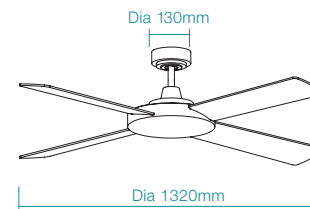

DIMENSIONS

FAN ONLY