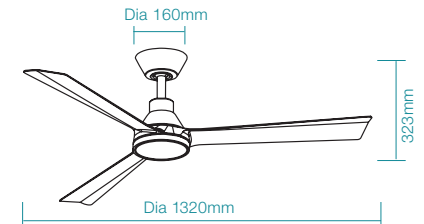

FAN LED LIGHT