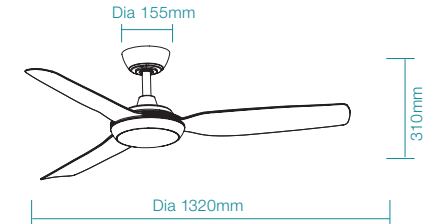

FAN LED LIGHT