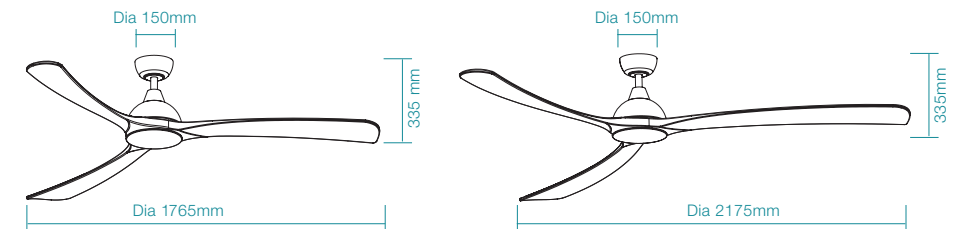

DIMENSIONS