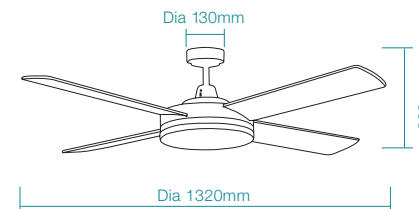

FAN LED LIGHT