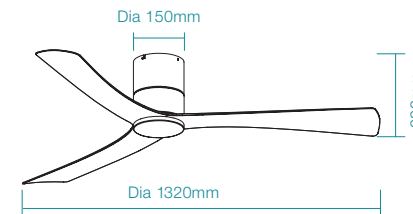

DIMENSIONS

FAN ONLY