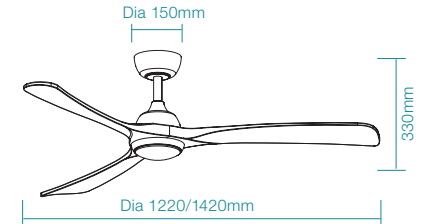

FAN LED LIGHT