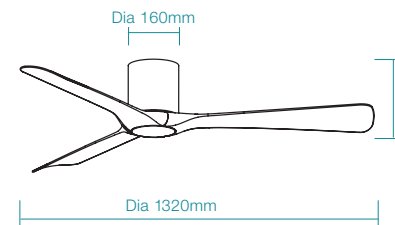

DIMENSIONS

FAN ONLY