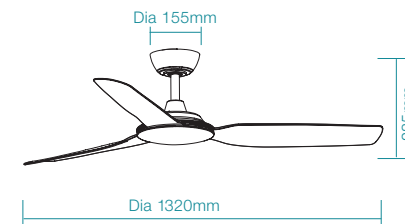

DIMENSIONS

FAN ONLY