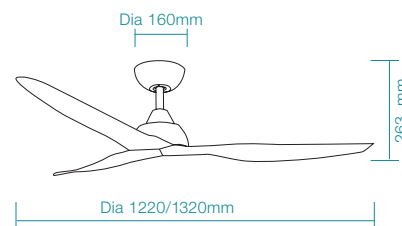

ACCESSORIES	ORDERING CODE
900mm Downrod WiFi Matt White	MDRDWIFI36W
900mm Downrod WiFi Matt Black	MDRDWIFI36M
1800mm Downrod WiFi Matt White	MDRDWIFI72W
1800mm Downrod WiFi Matt Black	MDRDWIFI72M

FEATURES

- Brushless quiet and efficient 45W DC motor
- WiFi connectivity and operate via Smart Life application
- Low ceiling and slimline designed ideal for indoor and covered outdoor applications
- Unique comfort sleep and breeze mode + 6 other speed settings
- Steel body, canopy and ABS blades (plus PMMA lens cover, light model only)
- Fully reversible for summer and winter mode from remote control
- Supplied with 8 speed remote control
- 20W LED with variable dimming (light model only)
- Variable 5 stage colour temperature between 2700K to 6000K (light model only)

DIMENSIONS

FAN ONLY