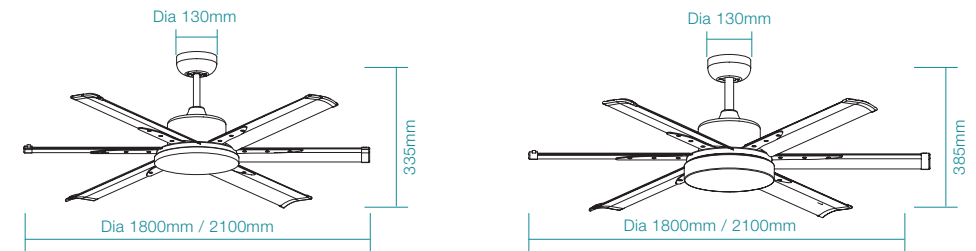

Step 1.

SPECIFICATIONS	MOTOR ONLY	MOTOR LED LIGHT
POWER WATTAGE	35W	35W
LIGHTING WATTAGE / TYPE	-	24W LED
COLOUR TEMPERATURE	-	3000K / 4000K / 5000K
LUMEN OUTPUT	-	2180lm / 2560lm / 2470lm
RATED LIFETIME	-	35,000 hrs @ Ta25°C
ORDERING CODE	FAN ONLY	FAN LED LIGHT
WHITE	MAFWWR	MAFML3WR
MATT BLACK	MAFMMR	MAFML3MR
BRUSHED NICKEL	MAFMBR	MAFML3MR

Step 2.

SPECIFICATIONS	BLADE PACK	
BLADE DIAMETER	1800mm (72")	2100mm (84")
AIR MOVEMENT m³/hr		
SPEED 1 (HIGHEST)	15,600m³/hr	16,800m³/hr
SPEED 2	12,950m³/hr	13,950m³/hr
SPEED 3	11,090m³/hr	11,950m³/hr
SPEED 4	9,140m³/hr	9,850m³/hr
SPEED 5 (LOWEST)	6,790m³/hr	7,310m³/hr
BLADE PITCH	17°	17°
ORDERING CODE		
WHITE	MAF180W	MAF210W
MATT BLACK	MAF180M	MAF210M
BRUSHED NICKEL	MAF180B	MAF210B

ACCESSORIES	ORDERING CODE
900mm Downrod White	MDRD36W
900mm Downrod Matt Black	MDRD36M
900mm Downrod Brushed Nickel	MDRD36N
1800mm Downrod White	MDRD72W
1800mm Downrod Matt Black	MDRD72M

FEATURES

- Brushless quiet and efficient 35W DC motor
- Robust designed ideal for indoor and covered outdoor applications
- All aluminium body, canopy and 6 blades (plus PMMA lens cover, light model only)
- Fully reversible for summer and winter mode from remote control
- Supplied with 5 speed remote control
- 24W tricolour LED with 3 step switch dimming (light model only)
- Switchable colour temperature between 3000K, 4000K and 5000K (light model only)

DIMENSIONS

FAN ONLY

FAN LED LIGHT