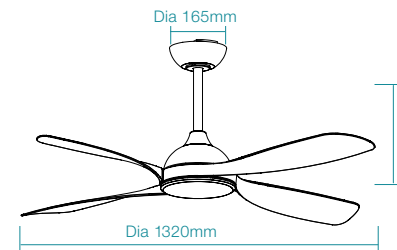

DIMENSIONS

FAN ONLY