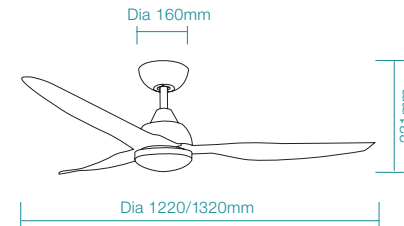

FAN LED LIGHT