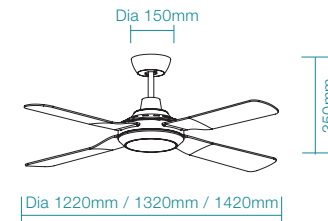

FAN LED LIGHT