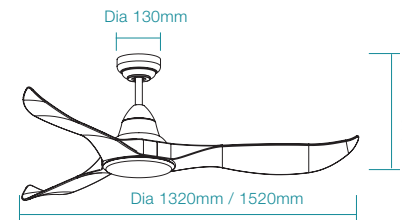

DIMENSIONS

FAN ONLY