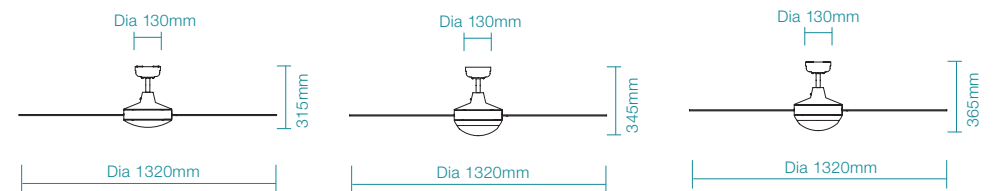

*Supplied with 2x E27 lamp holders. Globe not included.

ACCESSORIES	ORDERING CODE
900mm Downrod White	MDRA36W
900mm Downrod Matt Black	MDRA36M
900mm Downrod Brushed Aluminium	MDRA36B
1800mm Downrod White	MDRA72W
1800mm Downrod Matt Black	MDRA72M
1800mm Downrod Brushed Aluminium	MDRA72B
Premier Remote Control Kit	MPREMS
Premium Remote Control Kit	MPLCDS
Smart Remote Control Kit	MPWIFI

FEATURES

- Powerful and efficient 60W AC motor
- Low profile designed ideal for indoor applications
- Metal body, canopy and plywood blades (plus glass lens cover, light model only)
- Fully reversible for summer and winter mode
- 24W tricolour LED with 3 step switch dimming (light model only)
- Switchable colour temperature between 3000K, 4000K and 5000K (light model only)
- E27 light model available (globes not included)

DIMENSIONS

FAN ONLY

FAN LED LIGHT

FAN E27* LIGHT