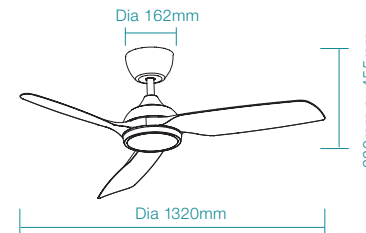

DIMENSIONS

FAN ONLY