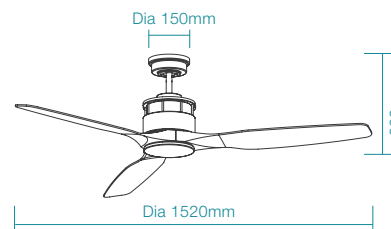

DIMENSIONS

FAN ONLY