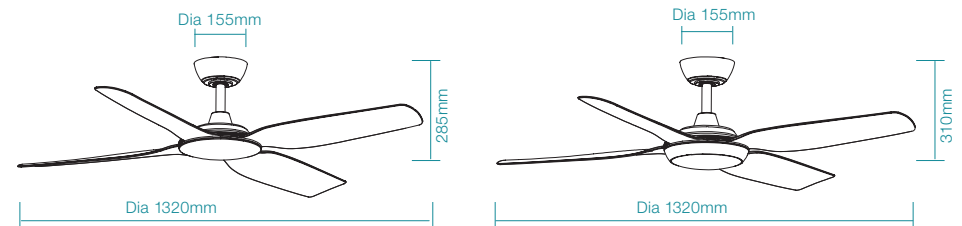

FAN LED LIGHT

DIMENSIONS

FAN ONLY