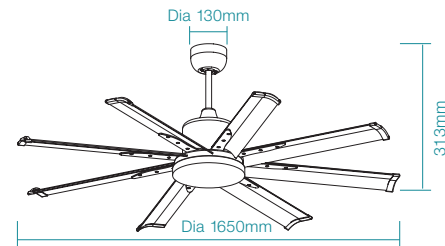

DIMENSIONS