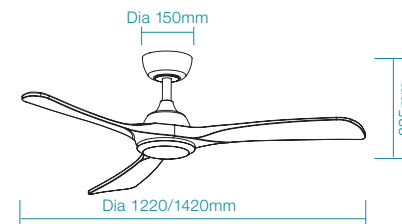

ACCESSORIES	ORDERING CODE
900mm Downrod WiFi Matt White	MDRDWIFI36W
900mm Downrod WiFi Matt Black	MDRDWIFI36M
1800mm Downrod WiFi Matt White	MDRDWIFI72W
1800mm Downrod WiFi Matt Black	MDRDWIFI72M

FEATURES

- Brushless quiet and efficient 18W or 32W DC motor
- WiFi connectivity and operate via Smart Life application
- Low profile designed ideal for indoor and covered outdoor applications
- Unique comfort sleep and breeze mode + 6 other speed settings
- Steel body, canopy and solid timber blades (plus PMMA lens cover, light model only)
- Fully reversible for summer and winter mode from remote control
- Supplied with 8 speed remote control
- 20W LED with variable dimming (light model only)
- Variable 5 stage colour temperature between 2700K to 6000K (light model only)

DIMENSIONS

FAN ONLY