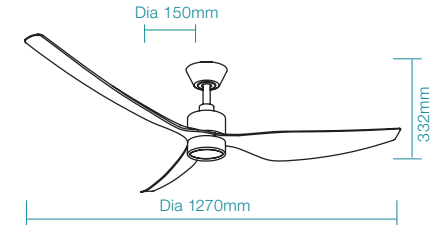

FAN LED LIGHT