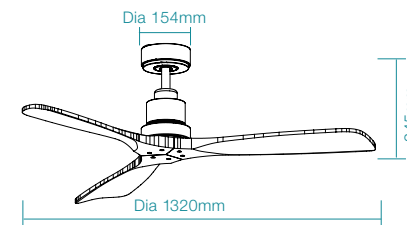

DIMENSIONS

FAN ONLY