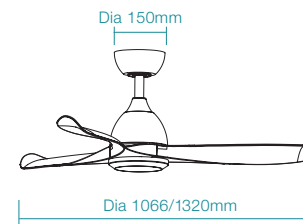

ACCESSORIES	ORDERING CODE
900mm Downrod WiFi Matt White	MDRDWIFI36W
900mm Downrod WiFi Matt Black	MDRDWIFI36M
1800mm Downrod WiFi Matt White	MDRDWIFI72W
1800mm Downrod WiFi Matt Black	MDRDWIFI72M

FEATURES

- Brushless quiet and efficient 34W DC motor
- WiFi connectivity and operate via Smart Life application
- Low ceiling and slimline designed ideal for indoor and covered outdoor applications
- Unique comfort sleep and breeze mode + 6 other speed settings
- Steel body, canopy and ABS blades (plus PMMA lens cover, light model only)
- Fully reversible for summer and winter mode from remote control
- Supplied with 8 speed remote control
- 20W LED with variable dimming (light model only)
- Variable 5 stage colour temperature between 2700K to 6000K (light model only)

DIMENSIONS

FAN ONLY