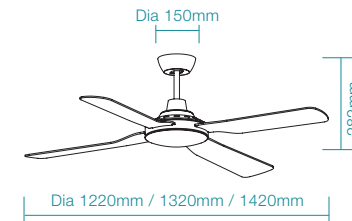

ACCESSORIES	ORDERING CODE
900mm Downrod White Satin	MDRA36WS
900mm Downrod Matt Black	MDRA36M
1800mm Downrod White Satin	MDRA72WS
1800mm Downrod Matt Black	MDRA72M
Premier Remote Control Kit	MPREMS
Premium Remote Control Kit	MPLCDS
Smart Remote Control Kit	MPWIFI

FEATURES

- Powerful and efficient 65W AC motor
- Low profile designed ideal for indoor and covered outdoor applications
- All ABS body, canopy and blades (plus PMMA lens cover, light model only)
- Fully reversible for summer and winter mode
- 15W tricolour LED with 3 step switch dimming (light model only)
- Switchable colour temperature between 3000K, 4000K and 5000K (light model only)

SPECIFICATIONS	FAN LED LIGHT		
POWER WATTAGE	65W	65W	65W
BLADE DIAMETER	1220mm (48")	1320mm (52")	1420mm (56")
AIR MOVEMENT m³/hr			
SPEED 1 (HIGHEST)	11,835m³/hr	13,450m³/hr	15,260m³/hr
SPEED 2	9,580m³/hr	10,200m³/hr	10,650m³/hr
SPEED 3 (LOWEST)	6,450m³/hr	7,100m³/hr	7,700m³/hr
BLADE PITCH	13°	13°	10°
LIGHTING WATTAGE / TYPE	15W LED		
COLOUR TEMPERATURE	3000K / 4000K / 5000K		
LUMEN OUTPUT	1580lm / 1745lm / 1690lm		
RATED LIFETIME	35,000 hrs @ Ta25°C		
ORDERING CODE	FAN LED LIGHT		
WHITE SATIN	MDF1243W	MDF1343W	MDF1443W
MATT BLACK	MDF1243M	MDF1343M	MDF1443M

DIMENSIONS

FAN ONLY