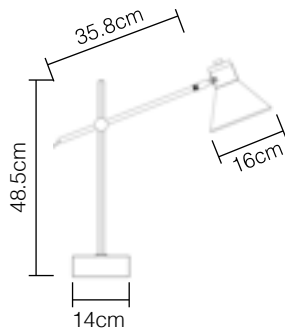

NEW

Koda

Table Lamp Range

Specifications

Retro-style Adjustable Table Lamp
E27
Matt blue metal shade and base
Brass metal accents
180cm black fabric cord with inline switch
Globe not included

Dimensions

Pack size qty: 1
Inner: (58 x 33 x 20.5)
Outer: (59 x 34 x 22)