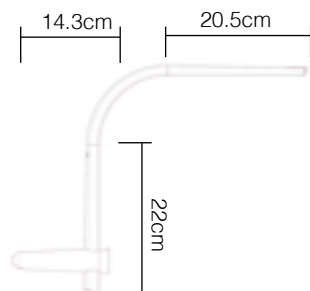

Dimensions

OH: H44 x W23.5cm
Pack size qty: 2
Inner: (23x30x48)
Outer: (47.5x31.5x50)

Recommended globe:
Clear E27 A60

Model No.	Description	Colour	Globe
MTL013WHT	Portabella Task Lamp	WHT	E27 Max 40W

NEW

Dimensions

Clamp Lamp
 OH: H40cm
 Shade: 16cm

Pack size qty: 2
Inner: (12 x 7.5 x 26)
Outer: (40.5 x 17.5 x 29)

Table Lamp
 OH: H40cm
 Shade: 16cm
 Base: 16cm

Pack size qty: 2
Inner: (16.6 x 16.6 x 27)
Outer: (35.5 x 18 x 29)

- Fast Wireless Charging Task Lamp
- Integrated LED
- Sleek metal and plastic body
- Touch control
- Phone holder
- Dimming, CCT and charging functions

Available in:

- Matt black
- Matt white

Dimensions

Pack size qty: 4
 Inner: (17x17x28)
 Outer: (36x18.5x30)

Wall Lamp Range

Specifications

Eclectic Wall Lamp
E27
Paper rope shade
Satin brass metalware
Natural wood backplate
Globe not included

Dimensions

OH: H25.3cm
Shade: D18 x H20cm
Pack size qty: 2
Inner: (50 x 30 x 29)
Outer: (52 x 32 x 31.5)