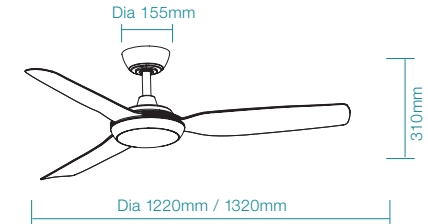

FAN LED LIGHT