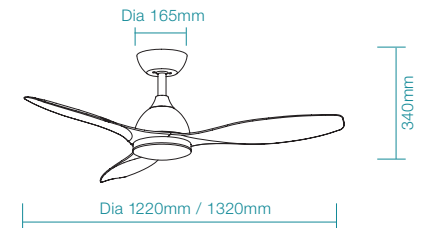

FAN LED LIGHT