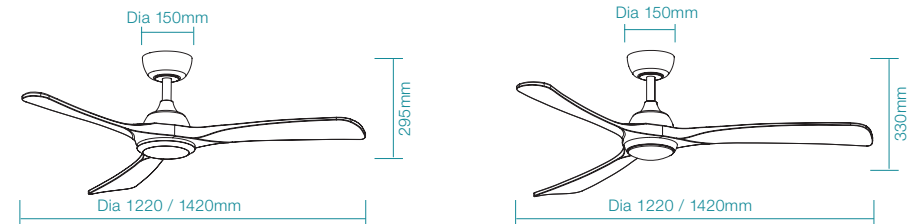

ACCESSORIES	ORDERING CODE
900mm Downrod WiFi Matt White	MDRDWIFI36W
900mm Downrod WiFi Matt Black	MDRDWIFI36M
1800mm Downrod WiFi Matt White	MDRDWIFI72W
1800mm Downrod WiFi Matt Black	MDRDWIFI72M

FEATURES

- Brushless quiet and efficient 18W or 32W DC motor
- WiFi connectivity and operate via Smart Life application
- Low profile designed ideal for indoor and covered outdoor applications
- Unique comfort sleep and breeze mode + 6 other speed settings
- Steel body and canopy with solid timber blades (plus PMMA lens cover, light model only)
- Fully reversible for summer and winter mode from remote control
- Supplied with 8 speed remote control
- 18W LED with variable dimming (light model only)
- Variable 6 stage colour temperature between 2700K to 6000K (light model only)

DIMENSIONS

FAN ONLY

FAN LED LIGHT