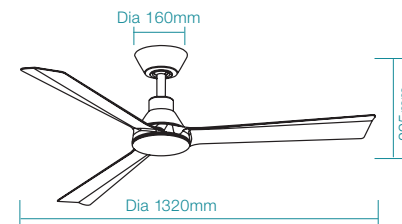

DIMENSIONS

FAN ONLY