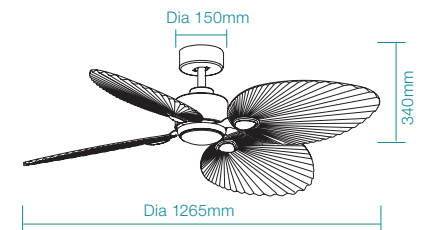

FAN LED LIGHT