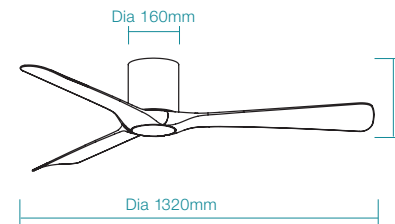

DIMENSIONS

FAN ONLY