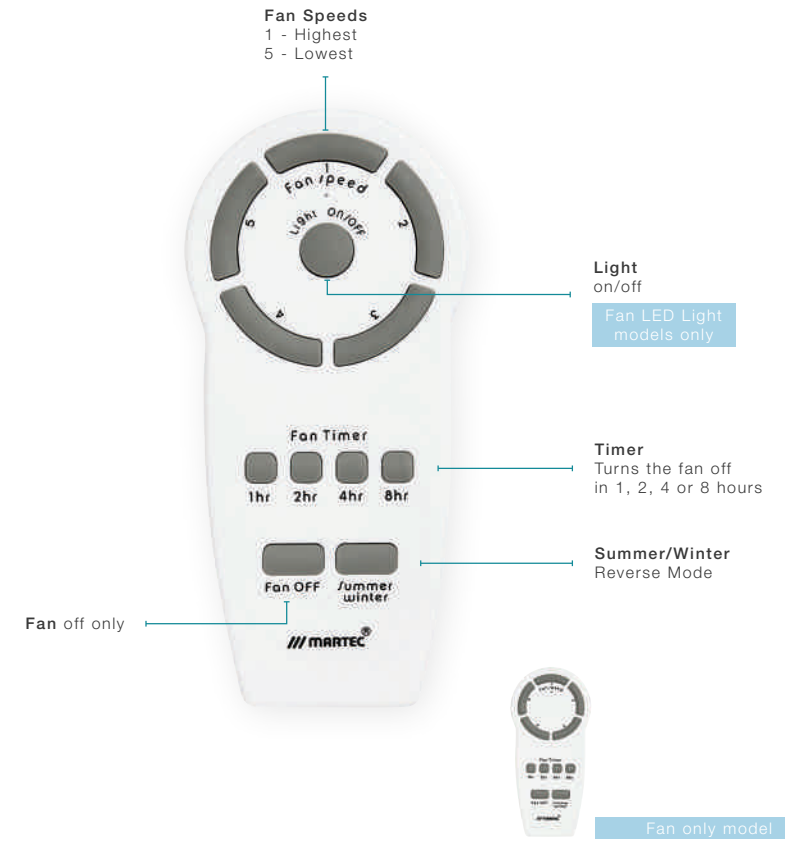

REMOTE CONTROL

(supplied with **All non-smart except Quantum** DC ceiling fans see p.52-p.65)