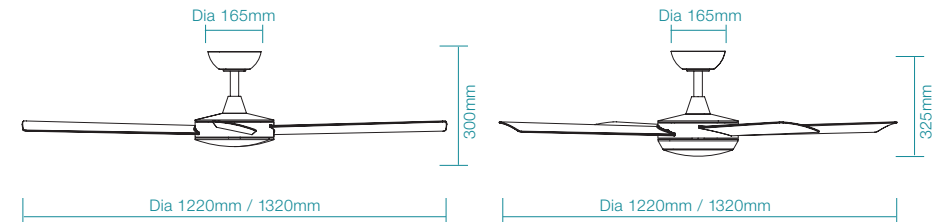

FAN LED LIGHT

DIMENSIONS

FAN ONLY