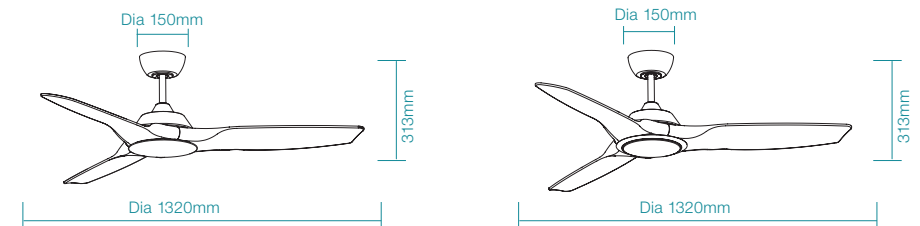

FAN LED LIGHT

DIMENSIONS

FAN ONLY