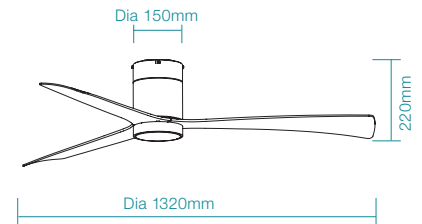

FAN LED LIGHT