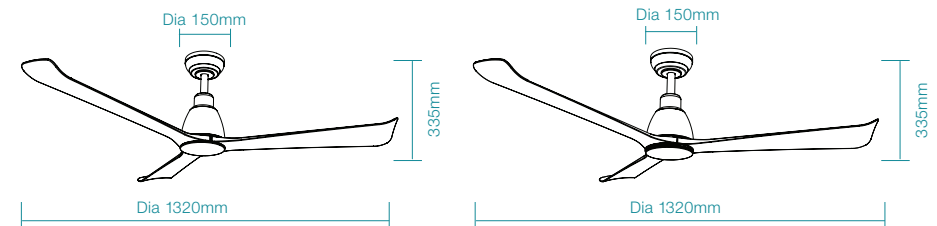

FAN LED LIGHT

DIMENSIONS

FAN ONLY