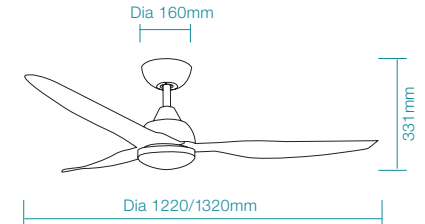

FAN LED LIGHT