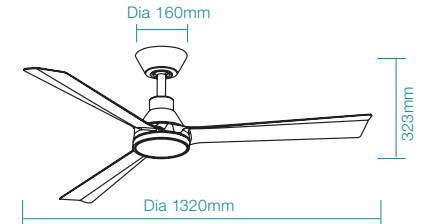

FAN LED LIGHT