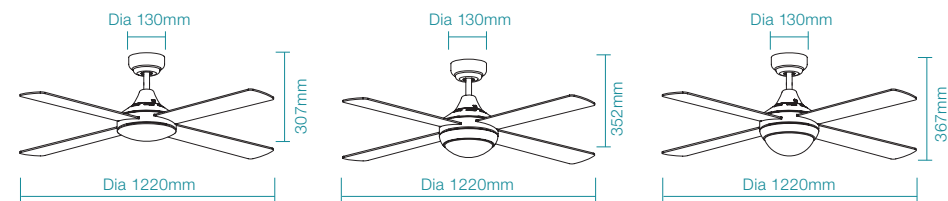

DIMENSIONS

FAN ONLY

FAN LED LIGHT

FAN E27* LIGHT