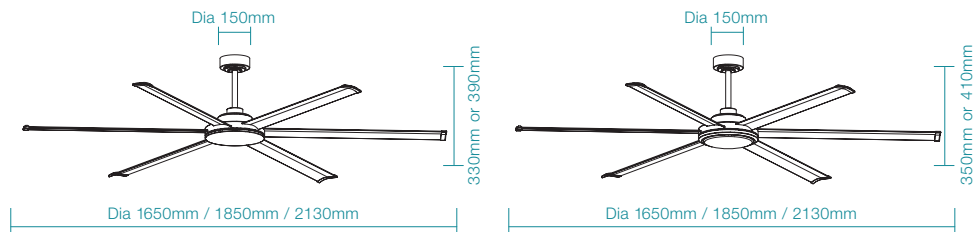

ALBATROSS II DC

Large fan leader

MOTOR

LIGHT KIT

BLADES

Matt White

Matt Black

Brushed Nickel

Walnut

DIMENSIONS

MOTOR + BLADES

MOTOR + LIGHT KIT + BLADES

NB: Motor, light kit and blades are sold separately.

Table 1 – Choose your motor, or motor + light kit.

Table 2 – Choose your blade size.

Table 1.

SPECIFICATIONS	MOTOR ONLY	MOTOR LED LIGHT
POWER WATTAGE	55W	55W
LIGHTING WATTAGE / TYPE	-	32W LED
COLOUR TEMPERATURE	-	2700K - 6000K
LUMEN OUTPUT	-	Up to 3300lm
RATED LIFETIME	-	30,000 hrs @ Ta25°C
ORDERING CODE	FAN ONLY	FAN LED LIGHT
MATT WHITE	MDCAW	MDCAW + MDCALKITW
MATT BLACK	MDCAM	MDCAM + MDCALKITM
BRUSHED NICKEL	MDCAB	MDCAB + MDCALKITB

Table 2.

SPECIFICATIONS	BLADE SIZES		
BLADE DIAMETER	1650MM (65")	1830MM (72")	2130mm (84")
AIR MOVEMENT m³/hr			
SPEED 6 (HIGHEST)	15,600m³/hr	17,650m³/hr	20,200m³/hr
SPEED 5	14,317m³/hr	15,800m³/hr	16,400m³/hr
SPEED 4	12,060m³/hr	12,300m³/hr	13,880m³/hr
SPEED 3	9,800m³/hr	8,360m³/hr	9,980m³/hr
SPEED 2	6,030m³/hr	6,500m³/hr	6,330m³/hr
SPEED 1 (LOWEST)	3,767m³/hr	3,730m³/hr	3,790m³/hr
BLADE PITCH	10°	10°	10°
ORDERING CODE			
MATT WHITE	MDCAB160W	MDCAB180W	MDCAB210W
MATT BLACK	MDCAB160M	MDCAB180M	MDCAB210M
BRUSHED NICKEL	MDCAB160B	MDCAB180B	MDCAB210B
WALNUT	MDCAB160WN	MDCAB180WN	MDCAB210WN

ACCESSORIES

ORDERING CODE

900mm Downrod WiFi Matt White	MDRDWIFI36W
900mm Downrod WiFi Matt Black	MDRDWIFI36M
900mm Downrod WiFi Nickel	MDRDWIFI36N
1800mm Downrod WiFi Matt White	MDRDWIFI72W
1800mm Downrod WiFi Matt Black	MDRDWIFI72M