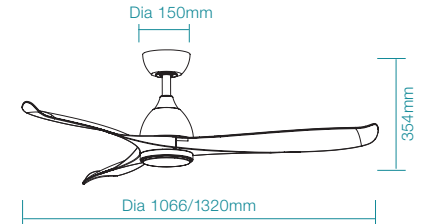

FAN LED LIGHT