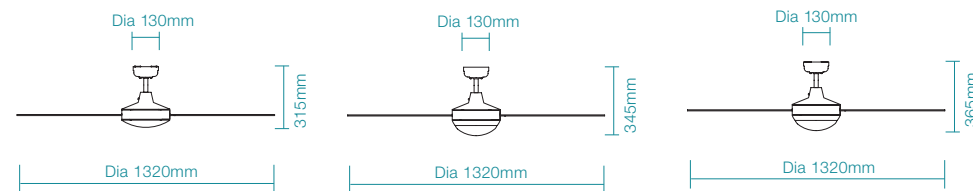

DIMENSIONS

FAN ONLY

FAN LED LIGHT

FAN E27* LIGHT