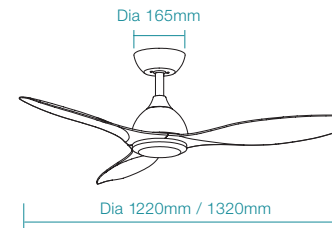

DIMENSIONS

FAN ONLY