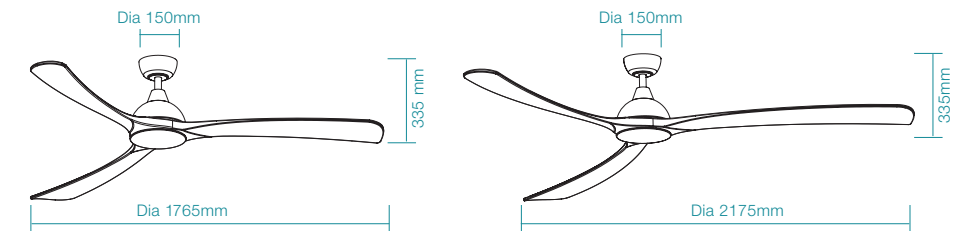

DIMENSIONS