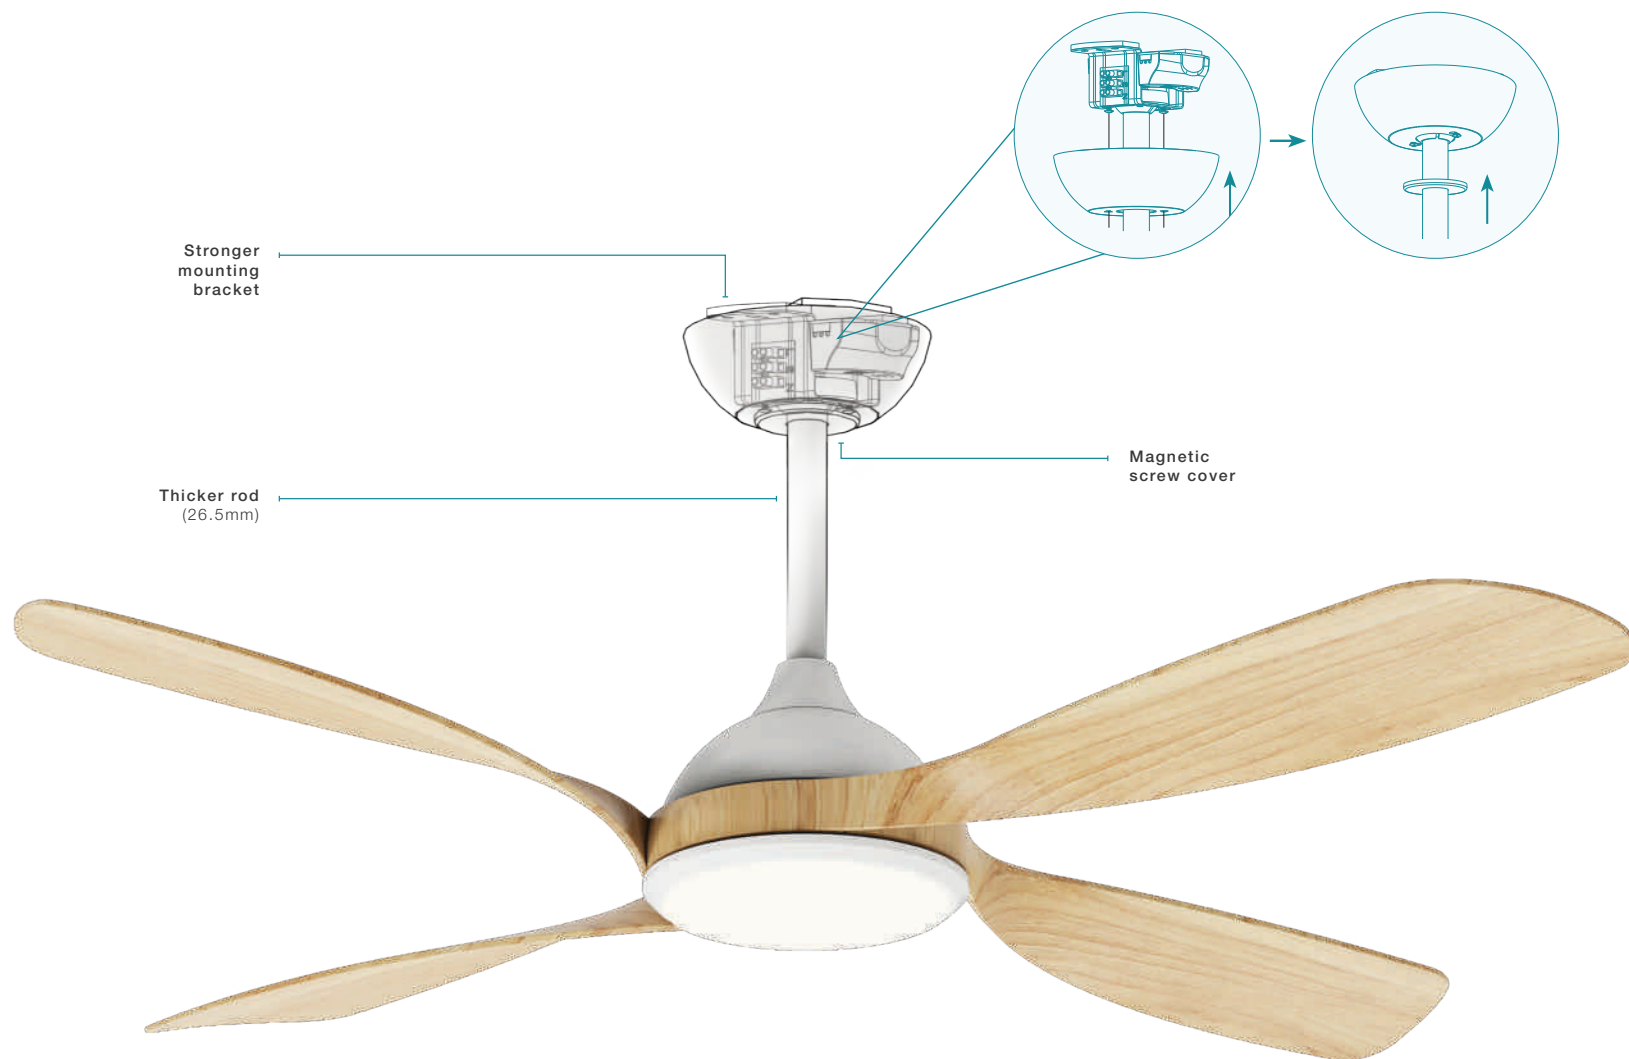

REMOTE CONTROL

(supplied with **All non-smart except Quantum** DC ceiling fans see p.52-p.65)

KEY FEATURES

(applies to **ALL smart DC** ceiling fans see p.12-p.63)

- WiFi Smart
- 6 stage CCT (2700K - 6000K)
- Variable dimming
- 8 speed settings (6 fan speed + sleep + breeze mode)
- Stronger mounting bracket
- Thicker rod (26.5mm vs 18mm standard)
- Magnetic screw cover
- Full setting memory
- RAL9016 Australian Ceiling White

SMART DC CEILING FANS

ADVANTAGES OF DC MOTOR CEILING FANS

High Efficiency

DC motors on average consume less energy than conventional ceiling fan motors.

Speed Control

DC motor controllers provide up to 8 speed settings and an easy to use reversing function for summer and winter operation.

Light Weight

DC motors weigh less than conventional fan motors, resulting in a lighter product that is easier to install for electricians.

Quiet Operation

DC motors are very quiet when in operation, ideal for bedrooms.

Remote Control

Smart DC ceiling fans can be operated via a Smart DC remote control (supplied with unique comfort sleep and breeze mode + 6 other speed settings)

ALBATROSS II DC NEW

Large fan leader

MOTOR + BLADES Supplied With  WiFi Remote Control and Timer