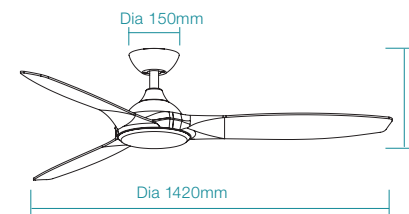

ORDERING CODE	FAN ONLY
MATT BLACK	MDCN143M
MATT WHITE	MDCN143W
WHITE / OAK	MDCN143WO
OLD BRONZE / WALNUT	MDCN143OWN

ACCESSORIES	ORDERING CODE
900mm Downrod WiFi Matt White	MDRDWIFI36W
900mm Downrod WiFi Matt Black	MDRDWIFI36M
900mm Downrod WiFi Old Bronze	MDRDWIFI36OB
1800mm Downrod WiFi Matt White	MDRDWIFI72W
1800mm Downrod WiFi Matt Black	MDRDWIFI72M

- Brushless quiet and efficient 39W DC motor
- WiFi connectivity and operate via Smart Life application
- Contemporary style ideal for indoor and covered outdoor applications
- Unique comfort sleep and breeze mode + 6 other speed settings
- Steel body and canopy with ABS blades (plus PMMA lens cover, light model only)
- Fully reversible for summer and winter mode from remote control
- Supplied with 8 speed remote control
- 20W LED with variable dimming (light model only)
- Variable 6 stage colour temperature between 2700K to 6000K (light model only)

SPECIFICATIONS	FAN LED LIGHT
POWER WATTAGE	39W
BLADE DIAMETER	1420mm (56")
AIR MOVEMENT m³/hr	
SPEED 6 (HIGHEST)	13,866m³/hr
SPEED 5	12,665m³/hr
SPEED 4	10,955m³/hr
SPEED 3	9,190m³/hr
SPEED 2	7,994m³/hr
SPEED 1 (LOWEST)	5,700m³/hr
BLADE PITCH	12°

LIGHTING WATTAGE / TYPE	20W LED
COLOUR TEMPERATURE	2700K - 6000K
LUMEN OUTPUT	Up to 2500lm
RATED LIFETIME	50,000 hrs @ Ta25°C

ORDERING CODE	FAN LED LIGHT
MATT BLACK	MDCN1433M
MATT WHITE	MDCN1433W
WHITE / OAK	MDCN1433WO
OLD BRONZE / OAK	MDCN1433OWN

DIMENSIONS

FAN ONLY