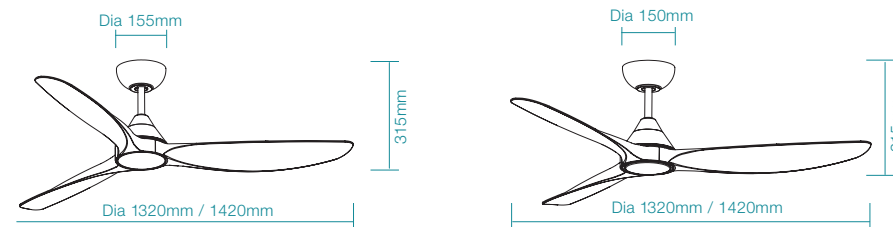

ACCESSORIES	ORDERING CODE
900mm Downrod WiFi Matt White	MDRDWIFI36W
900mm Downrod WiFi Matt Black	MDRDWIFI36M
1800mm Downrod WiFi Matt White	MDRDWIFI72W
1800mm Downrod WiFi Matt Black	MDRDWIFI72M

FEATURES

- Brushless quiet and efficient 33W DC motor
- WiFi connectivity and operate via Smart Life application
- Low ceiling and slimline designed ideal for indoor and covered outdoor applications
- Unique comfort sleep and breeze mode + 6 other speed settings
- Steel body and canopy with ABS blades (plus PMMA lens cover, light model only)
- Fully reversible for summer and winter mode from remote control
- Supplied with 8 speed remote control
- 16W LED with variable dimming (light model only)
- Variable 6 stage colour temperature between 2700K to 6000K (light model only)

DIMENSIONS

FAN ONLY

FAN LED LIGHT