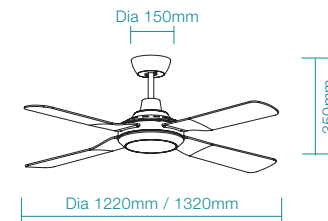

FAN LED LIGHT