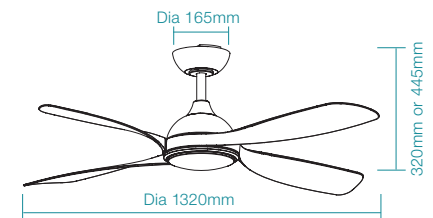

FAN LED LIGHT