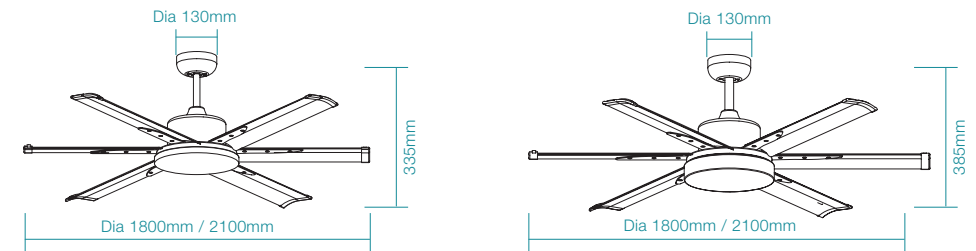

Step 1.

SPECIFICATIONS	MOTOR ONLY	MOTOR LED LIGHT
POWER WATTAGE	35W	35W
LIGHTING WATTAGE / TYPE	-	24W LED
COLOUR TEMPERATURE	-	3000K / 4000K / 5000K
LUMEN OUTPUT	-	2180lm / 2560lm / 2470lm
RATED LIFETIME	-	35,000 hrs @ Ta25°C
ORDERING CODE	FAN ONLY	FAN LED LIGHT
WHITE	MAFWWR	MAFML3WR
MATT BLACK	MAFMMR	MAFML3MR
BRUSHED NICKEL	MAFMBR	MAFML3MR

Step 2.

SPECIFICATIONS	BLADE PACK	
BLADE DIAMETER	1800mm (72")	2100mm (84")
AIR MOVEMENT m³/hr		
SPEED 1 (HIGHEST)	15,600m³/hr	16,800m³/hr
SPEED 2	12,950m³/hr	13,950m³/hr
SPEED 3	11,090m³/hr	11,950m³/hr
SPEED 4	9,140m³/hr	9,850m³/hr
SPEED 5 (LOWEST)	6,790m³/hr	7,310m³/hr
BLADE PITCH	17°	17°
ORDERING CODE		
WHITE	MAF180W	MAF210W
MATT BLACK	MAF180M	MAF210M
BRUSHED NICKEL	MAF180B	MAF210B

ACCESSORIES	ORDERING CODE
900mm Downrod White	MDRD36W
900mm Downrod Matt Black	MDRD36M
900mm Downrod Brushed Nickel	MDRD36N
1800mm Downrod White	MDRD72W
1800mm Downrod Matt Black	MDRD72M

FEATURES

- Brushless quiet and efficient 35W DC motor
- Robust designed ideal for indoor and covered outdoor applications
- Steel body and canopy with aluminium blades (plus PMMA lens cover, light model only)
- Fully reversible for summer and winter mode from remote control
- Supplied with 5 speed remote control
- 24W tricolour LED with 3 step switch dimming (light model only)
- Switchable colour temperature between 3000K, 4000K and 5000K (light model only)

DIMENSIONS

FAN ONLY

FAN LED LIGHT