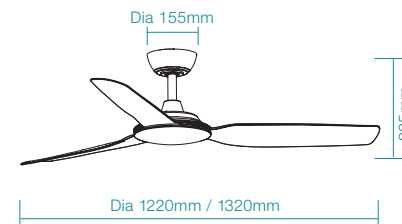

DIMENSIONS

FAN ONLY