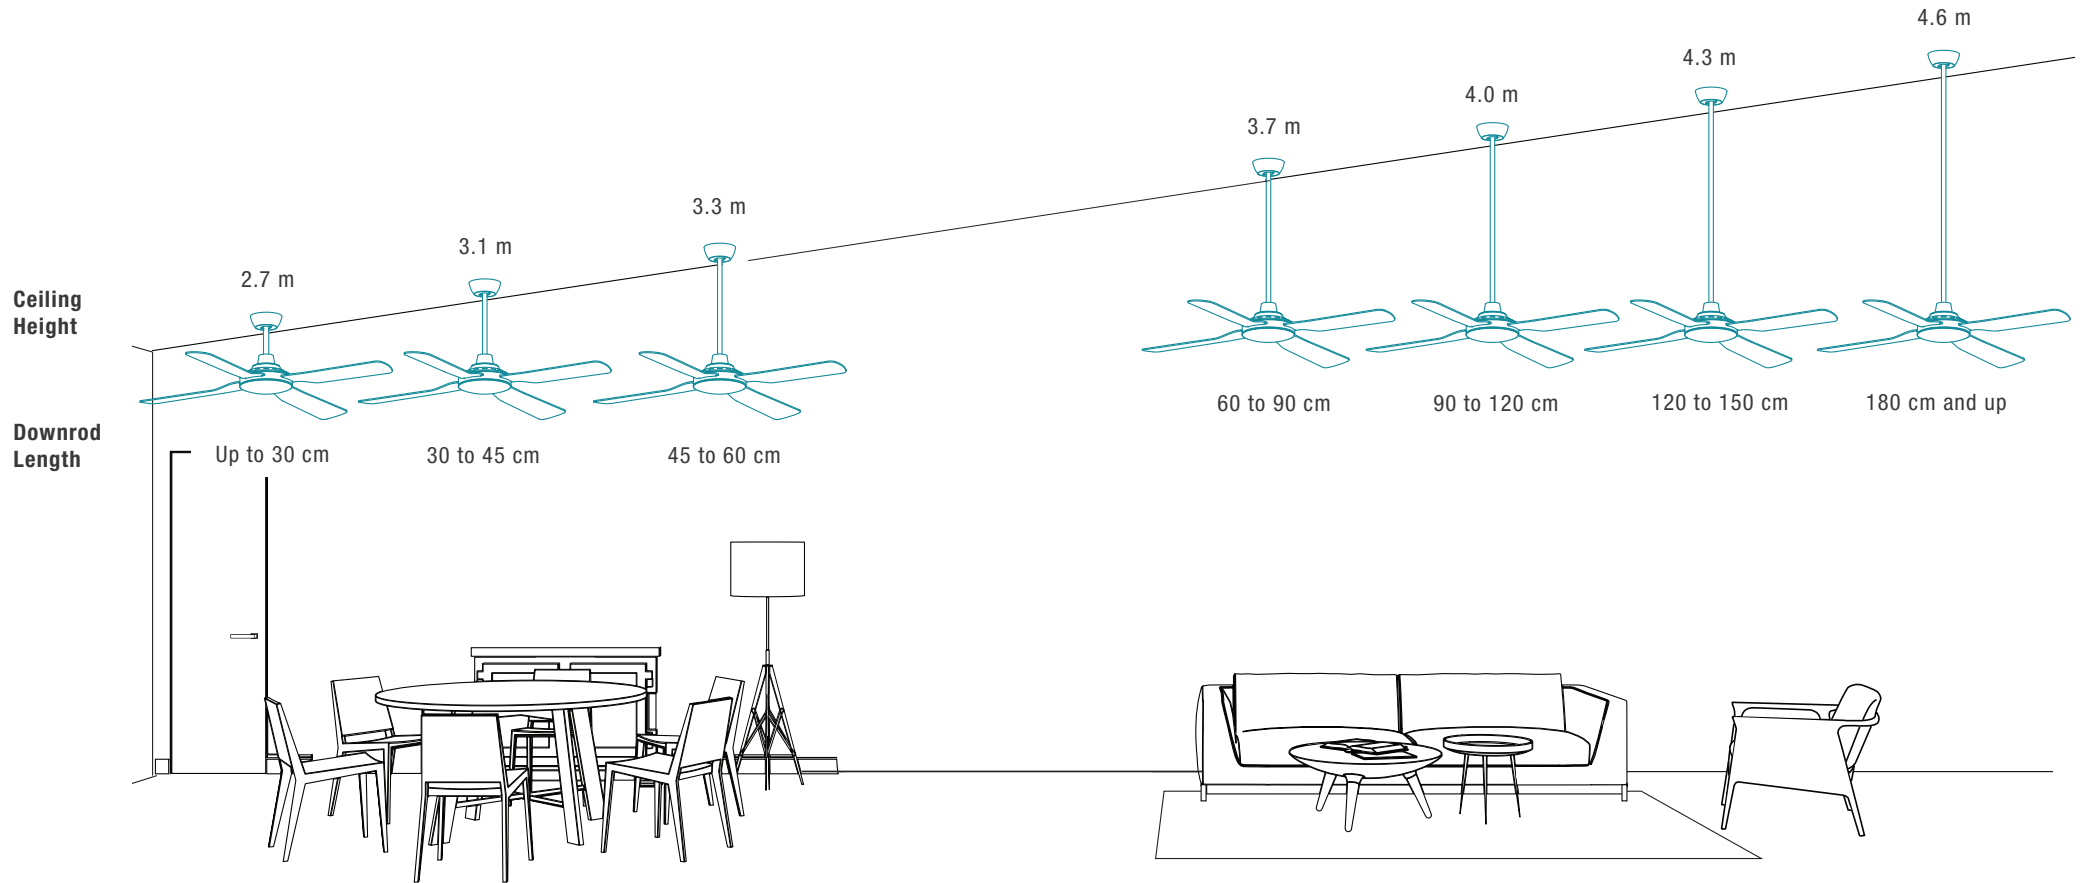

ORDERING CODE

FSIREM

DOWNROD LENGTH RECOMMENDATIONS

The ideal distance from the floor to fan blades is 210 cm to 270 cm.

DOWNRODS

DC DOWNRODS

Ordering Code	Description	Product
MDRD36WS	900mm Downrod White Satin	Albatross
MDRD36W	900mm Downrod White	Albatross
MDRD36M	900mm Downrod Matt Black	Albatross
MDRD36N	900mm Downrod Brushed Nickel	Albatross
MDRD36B	900mm Downrod Brushed Aluminium	Albatross
MDRD72WS	1800mm Downrod White Satin	Albatross
MDRD72W	1800mm Downrod White	Albatross
MDRD72M	1800mm Downrod Matt Black	Albatross
MDRD72B	1800mm Downrod Brushed Aluminium	Albatross
MDRDWIFI36W	900mm Downrod WiFi Matt White	All Smart Range + Quantum
MDRDWIFI36M	900mm Downrod WiFi Matt Black	All Smart Range + Quantum
MDRDWIFI36AB	900mm Downrod WiFi Antique Bronze	All Smart Range + Quantum
MDRDWIFI36OB	900mm Downrod WiFi Old Bronze	All Smart Range + Quantum
MDRDWIFI36G	900mm Downrod WiFi Graphite	All Smart Range + Quantum
MDRDWIFI36N	900mm Downrod WiFi Nickel	All Smart Range + Quantum
MDRDWIFI72W	1800mm Downrod WiFi Matt White	All Smart Range + Quantum
MDRDWIFI72M	1800mm Downrod WiFi Matt Black	All Smart Range + Quantum