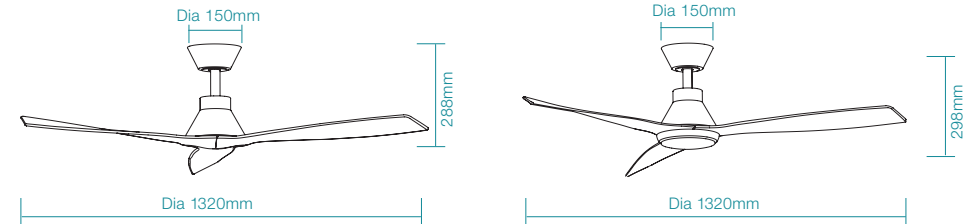

FAN LED LIGHT

DIMENSIONS

FAN ONLY