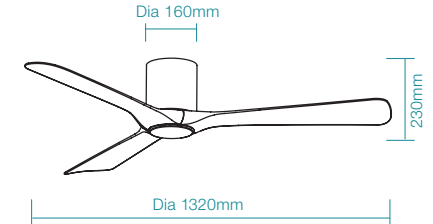

FAN LED LIGHT