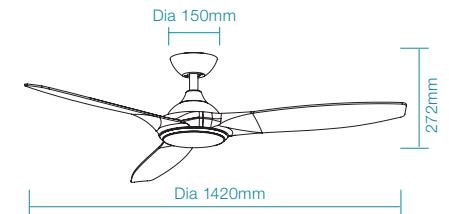

FAN LED LIGHT