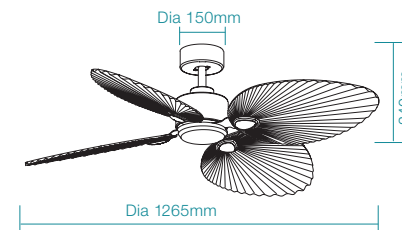

DIMENSIONS

FAN ONLY