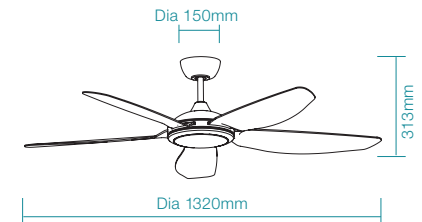

FAN LED LIGHT