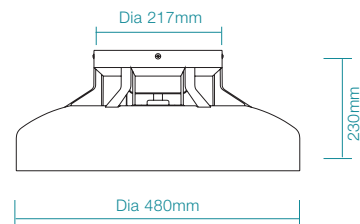

DIMENSIONS

FAN LED LIGHT