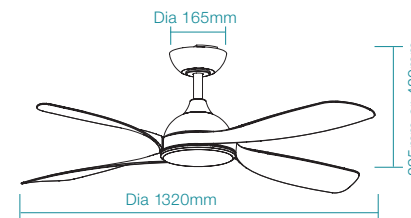

DIMENSIONS

FAN ONLY