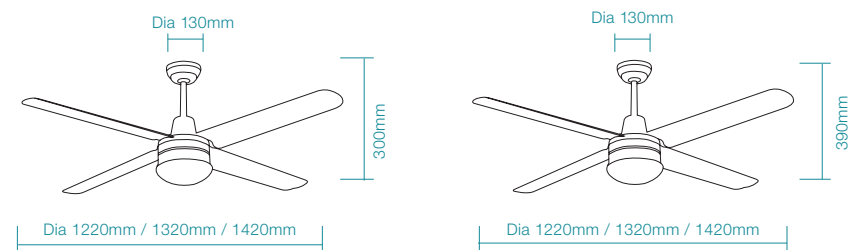

SPECIFICATIONS	FAN ONLY		
POWER WATTAGE	75W	75W	75W
BLADE DIAMETER	1220mm (48")	1320mm (52")	1420mm (56")
AIR MOVEMENT m³/hr			
SPEED 1 (HIGHEST)	16,380m³/hr	18,960m³/hr	21,000m³/hr
SPEED 2	11,980m³/hr	13,050m³/hr	14,300m³/hr
SPEED 3 (LOWEST)	8,450m³/hr	9,520m³/hr	9,380m³/hr
BLADE PITCH	23°		
ORDERING CODE	FAN ONLY		
WHITE	MPF120WH	MPF130WH	MPF140WH
STAINLESS STEEL / 316	MPF3162SS	MPF3163SS	MPF3164SS

SPECIFICATIONS	FAN + LIGHT KIT*		
POWER WATTAGE	75W	75W	75W
BLADE DIAMETER	1220mm (48")	1320mm (52")	1420mm (56")
LIGHTING WATTAGE / TYPE	2x E14** lamp holder		
ORDERING CODE	FAN + LIGHT KIT*		
WHITE	MPF120WH + PLKWH*	MPF130WH + PLKWH*	MPF140WH + PLKWH*
STAINLESS STEEL/316	MPF3162SS + PLKSS*	MPF3163SS + PLKSS*	MPF3164SS + PLKSS*

*Light kit sold separately at additional cost.

**Globe not included

ACCESSORIES	ORDERING CODE
900mm Downrod White	DREPO36W
900mm Downrod Stainless Steel	DRP36SS
1800mm Downrod White	DREPO72W
1800mm Downrod Stainless Steel	DRP72SS
Premier Remote Control Kit	MPREMS
Premium Remote Control Kit	MPLCDS
Smart Remote Control Kit	MPWIFI
Precision Light Kit White	PLKWH
Precision Light Kit 316 Stainless Steel	PLKSS

FEATURES

- Powerful and efficient 75W AC motor
- Ideal for indoor and covered outdoor and tropical applications
- All metal body, canopy and blades
- Fully reversible for summer and winter mode
- E14 light kit available (sold separately and globes not included)

DIMENSIONS

FAN ONLY

FAN LED LIGHT