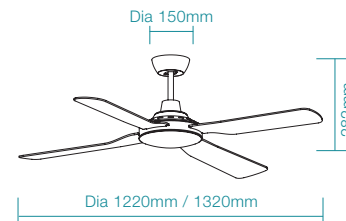

DIMENSIONS

FAN ONLY