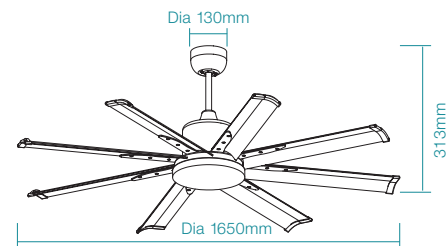

DIMENSIONS