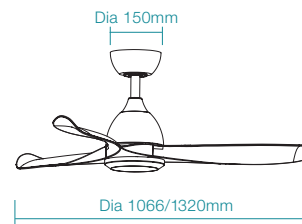

DIMENSIONS

FAN ONLY