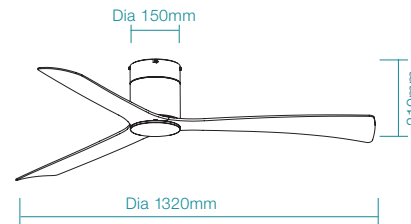

DIMENSIONS

FAN ONLY