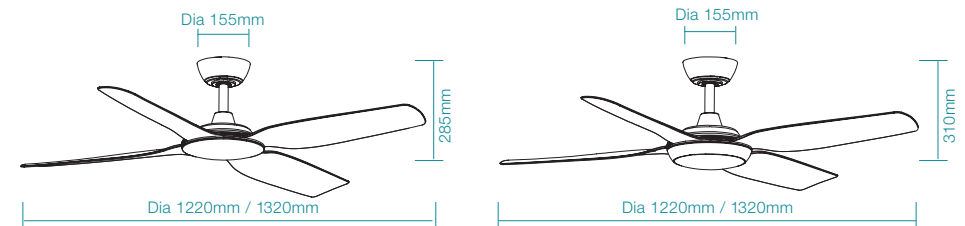

FAN LED LIGHT

DIMENSIONS

FAN ONLY