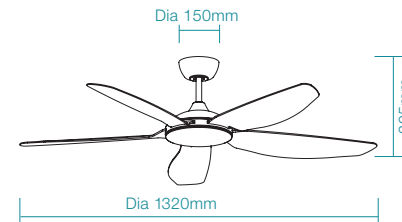

DIMENSIONS

FAN ONLY