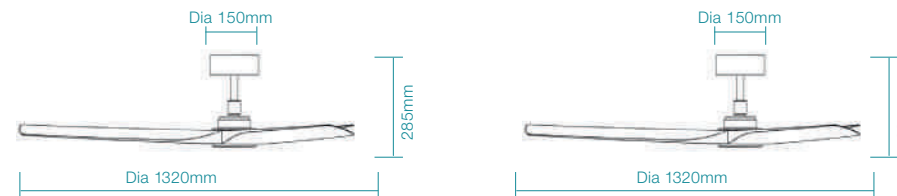

FAN LED LIGHT

DIMENSIONS

FAN ONLY