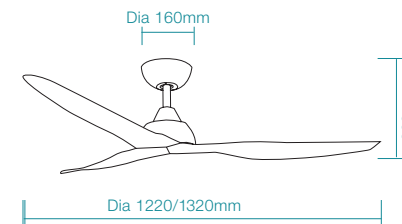

DIMENSIONS

FAN ONLY