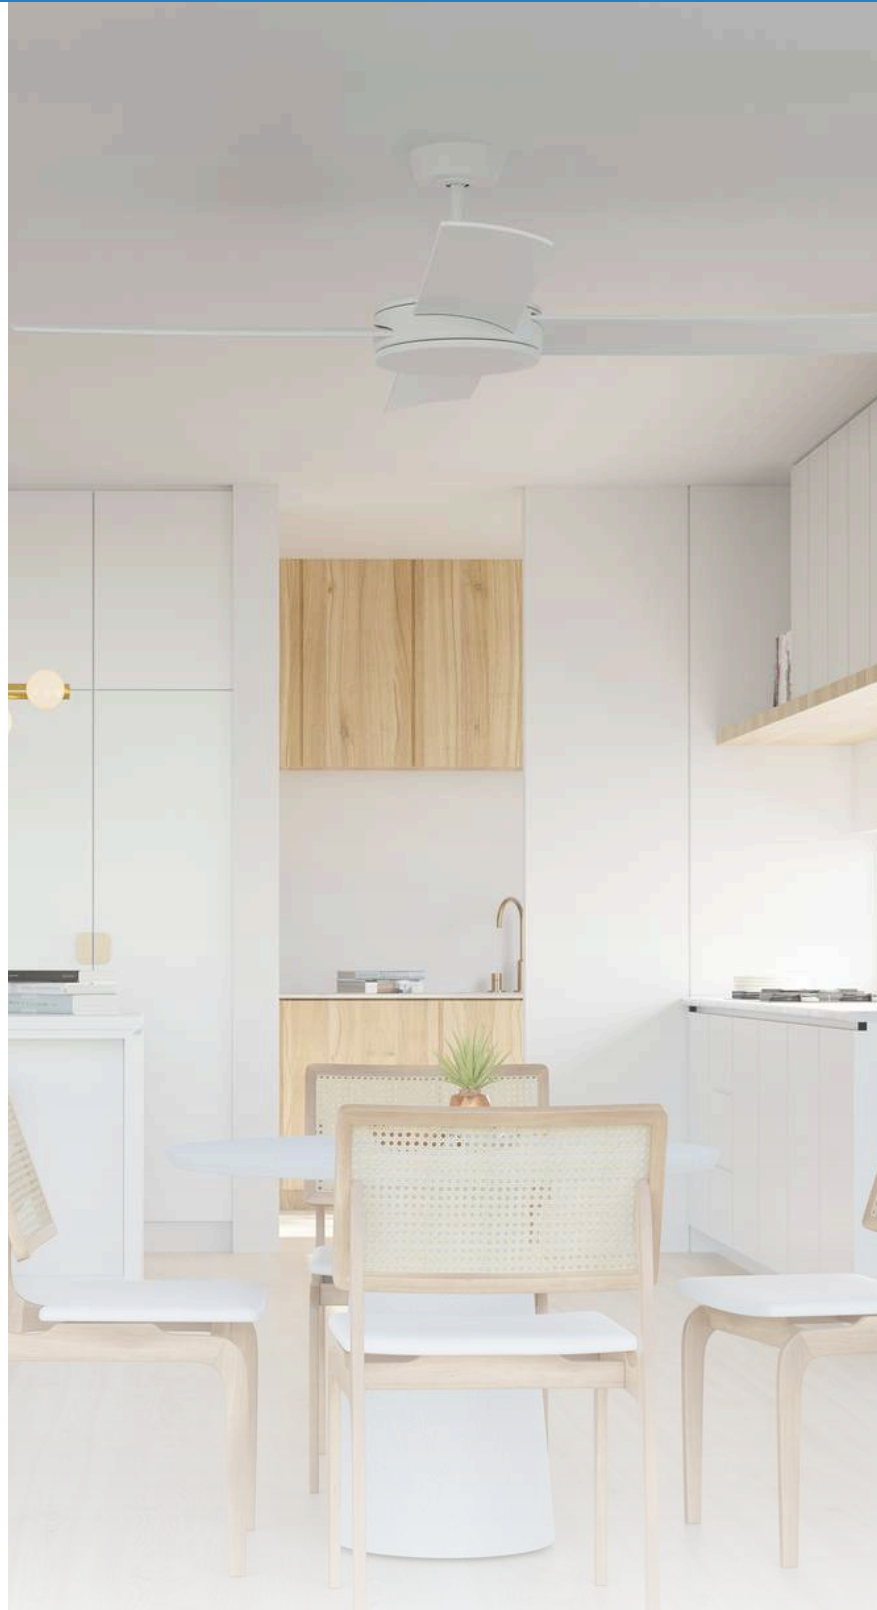

BLACK

WHITE
WITH RETROFITTABLE LIGHT KIT

BLACK
WITH RETROFITTABLE LIGHT KIT

RETROFITTABLE LIGHT KITS:

WHITE

BLACK

Breeze Silent AC

48" 52"