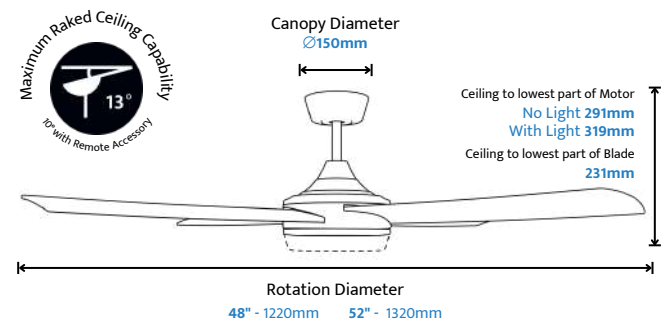

Breeze Silent AC

48" 52"

Technical Specifications

Installation Location	Indoor and Covered Outdoor
Warranty	6 Year Warranty *3 Year In-Home, 12 Months Remote and Receiver PLUS 3 Year Parts Upon Product Registration.
Materials	Rust-Free ABS Retrofittable Light Kit includes a Frosted Plastic Light Diffuser.
Operation	3-Speed Wall Control
Ceiling Mount Angle	Up to 13° Up to 10° with Remote Kit Installed.
Compliance	AS/NZS 60335.1 | AS/NZS 60335.2.80 | AS CISPR 14 | AS/NZS 4268

Measurements