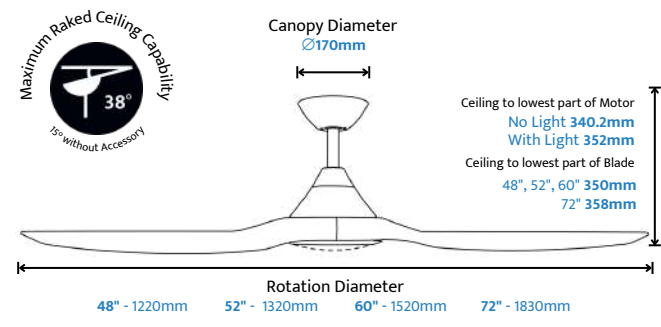

BLACK

WITH KOA BLADES

6-Speed Remote Control Included

CloudFan Smart DC

48" 52" 60" 72"

Technical Specifications

| | |
|-----------------------|---|
| Installation Location | Indoor and Covered Outdoor |
| Warranty | 6 Year Warranty *3 Year In-Home, 12 Months Remote and Receiver PLUS 3 Year Parts Upon Product Registration. |
| Materials | Rust-Free ABS With Light model includes a Frosted Plastic Light Diffuser. |
| Operation | Smart PLUS 6-Speed Remote Includes 1, 4 and 8 hour timer, sea breeze, security and reverse functions as well as light control (applicable for with light model). |
| Ceiling Mount Angle | Up to 38° with Raked Ceiling Kit Accessory Up to 15° without Raked Ceiling Kit Accessory. |
| Compliance | AS/NZS 60335.1 AS/NZS 60335.2.80 AS CISPR 14 AS/NZS 4268 |

Measurements

Performance

| | 48" | 52" | 60" | 72" |
|---------|--------------------------------|--------------------------------|--------------------------------|--------------------------------|
| Speed 1 | 4,400 m3/hr 4.7W 85 RPM | 4,605 m3/hr 4.4W 71 RPM | 5,605 m3/hr 2.8W 58 RPM | 6,080 m3/hr 2.9W 41 RPM |
| Speed 2 | 5,865 m3/hr 6.3W 123 RPM | 6,140 m3/hr 6.6W 110 RPM | 7,475 m3/hr 6.3W 100 RPM | 8,105 m3/hr 7.4W 76 RPM |
| Speed 3 | 8,800 m3/hr 9.7W 164 RPM | 9,210 m3/hr 9.4W 134 RPM | 11,215 m3/hr 10W 124 RPM | 12,160 m3/hr 10.9W 89 RPM |
| Speed 4 | 11,000 m3/hr 13.6W 192 RPM | 11,515 m3/hr 14.8W 165 RPM | 14,020 m3/hr 15.8W 148 RPM | 15,200 m3/hr 17.6W 107 RPM |
| Speed 5 | 12,465 m3/hr 20.3W 224 RPM | 13,050 m3/hr 23.4W 195 RPM | 15,885 m3/hr 25.6W 176 RPM | 17,225 m3/hr 27.1W 124 RPM |
| Speed 6 | 14,667 m3/hr 30.1W 262 RPM | 15,351 m3/hr 35W 228 RPM | 18,691 m3/hr 44.2W 215 RPM | 20,268 m3/hr 43.3W 145 RPM |