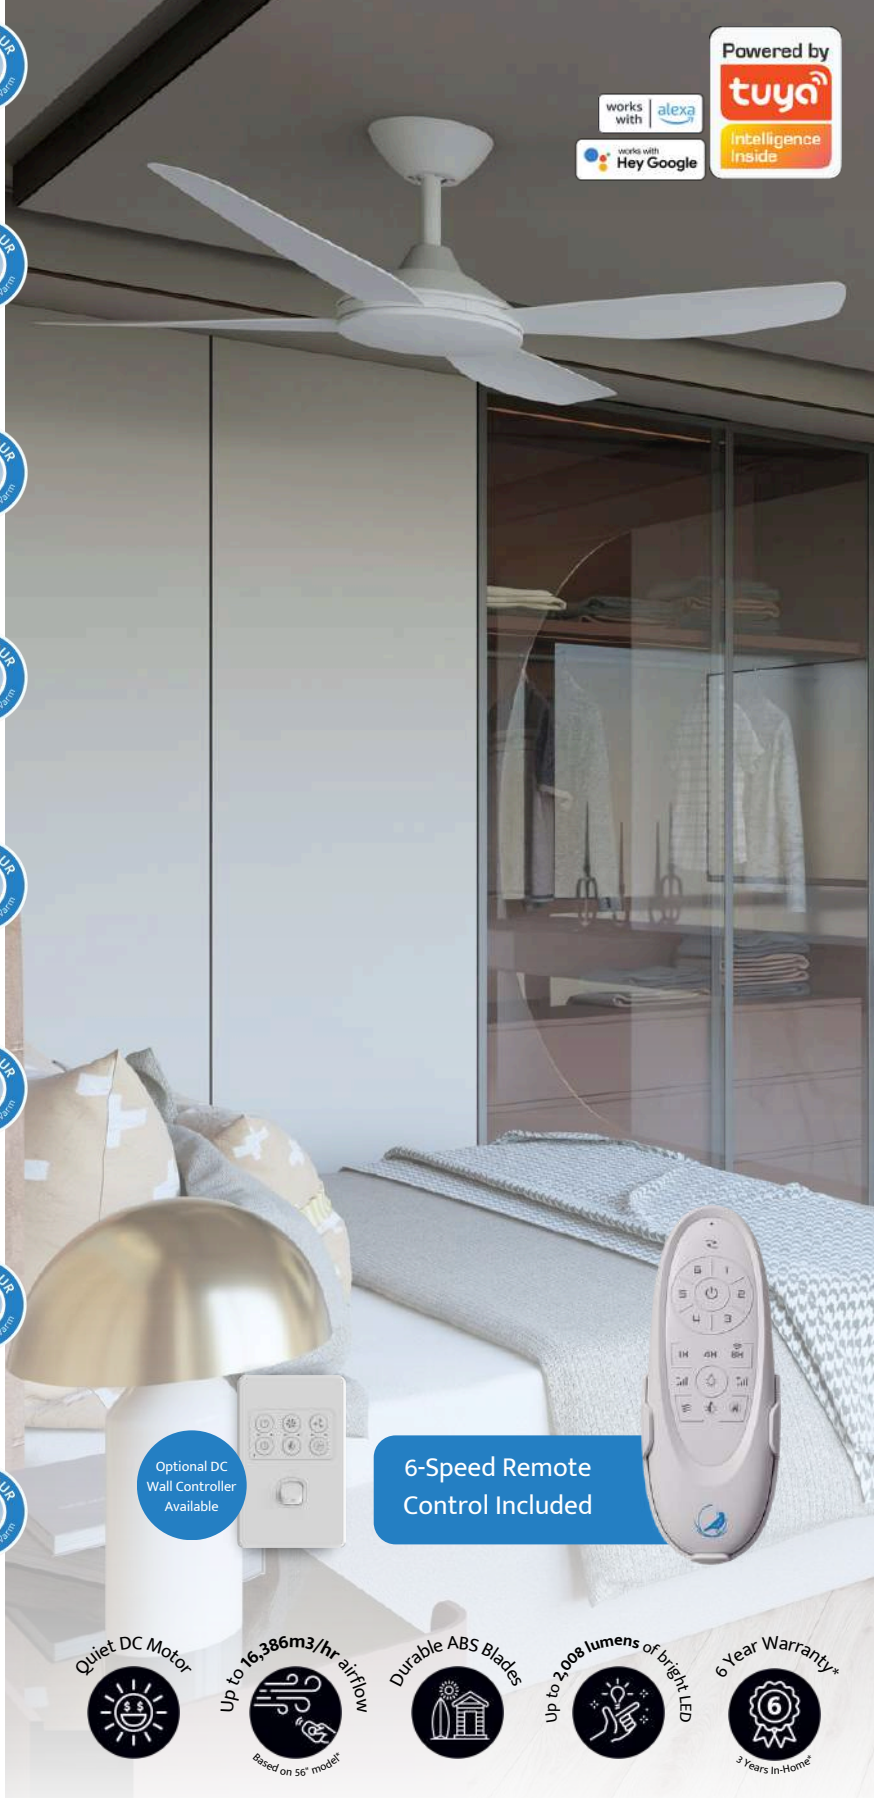

Vanga DC

48"

1220mm

52"

1320mm

56"

1420mm

The Vanga, combines modern design with exceptional functionality. Featuring timber-look blade options and integrated smart technology, the Vanga delivers great airflow while adding a touch of sophistication to any space.

Optional DC Wall Controller Available

6-Speed Remote Control Included

Technical Specifications

| | |
|-----------------------|--|
| Installation Location | Indoor and Covered Outdoor |
| Warranty | 6 Year Warranty <small>*3 Year In-Home, 12 Months Remote and Receiver PLUS 3 Year Parts Upon Product Registration.</small> |
| Materials | Rust-Free ABS <small>With Light model includes a Frosted Plastic Light Diffuser.</small> |
| Operation | 6-Speed Remote <small>Includes 1, 2 and 4 hour timer and reverse functions as well as light control for with light model.</small> |
| Ceiling Mount Angle | Up to 38° with Raked Ceiling Kit Accessory. <small>10° without Raked Ceiling Kit Accessory.</small> |
| Compliance | AS/NZS CISPR 14.1:2021 AS CISPR 15:2017 AS/NZS 2772.2:2016+A1:2018 EN 62479:2010 |