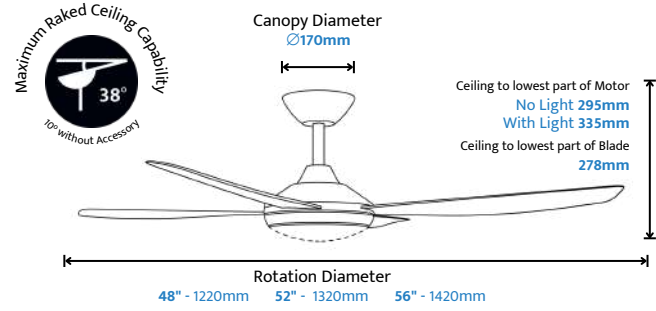

WHITE
WITH KOA BLADES

BLACK
WITH BAMBOO BLADES

BLACK
WITH TEAK BLADES

BLACK
WITH KOA BLADES

Optional DC
Wall Controller
Available

6-Speed Remote
Control Included

Technical Specifications

| | |
|-----------------------|--|
| Installation Location | Indoor and Covered Outdoor |
| Warranty | 6 Year Warranty <small>*3 Year In-Home, 12 Months Remote and Receiver PLUS 3 Year Parts Upon Product Registration.</small> |
| Materials | Rust-Free ABS <small>With Light model includes a Frosted Plastic Light Diffuser.</small> |
| Operation | 6-Speed Remote <small>Includes 1, 2 and 4 hour timer and reverse functions as well as light control for with light model.</small> |
| Ceiling Mount Angle | Up to 38° with Raked Ceiling Kit Accessory. <small>10° without Raked Ceiling Kit Accessory.</small> |
| Compliance | AS/NZS CISPR 14.1:2021 AS CISPR 15:2017 AS/NZS 2772.2:2016+A1:2018 EN 62479:2010 |

Measurements

Performance

| | 48" | 52" | 56" |
|---------|--|---------------------------------------|---------------------------------------|
| Speed 1 | 5,478 m3/hr 3.2W 96 RPM | 5,391 m3/hr 3.3W 88 RPM | 5,797 m3/hr 3.1W 85 RPM |
| Speed 2 | 8,959 m3/hr 6.7W 157 RPM | 7,964 m3/hr 6.8W 130 RPM | 8,729 m3/hr 6.8W 128 RPM |
| Speed 3 | 10,272 m3/hr 10.6W 180 RPM | 9,925 m3/hr 10.5W 162 RPM | 10,570 m3/hr 10.6W 155 RPM |
| Speed 4 | 12,668 m3/hr 15.80W 196 RPM | 11,824 m3/hr 15.6W 193 RPM | 12,411 m3/hr 15.6W 182 RPM |
| Speed 5 | 13,810 m3/hr 23.10W 224 RPM | 13,540 m3/hr 22.9W 221 RPM | 14,253 m3/hr 22.9W 209 RPM |
| Speed 6 | 13,981 m3/hr 28.30W 245 RPM | 15,010 m3/hr 30.7W 245 RPM | 16,094 m3/hr 32.9W 236 RPM |