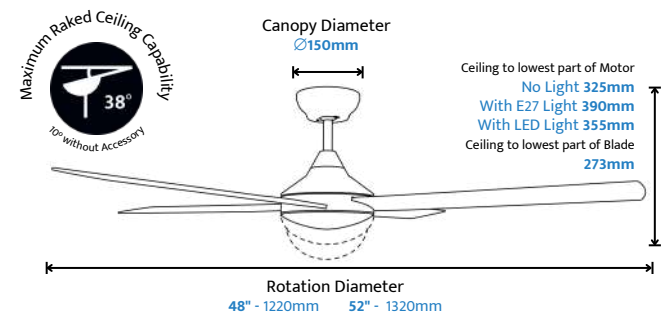

WITH LED LIGHT

6-Speed Remote Control Included

(07) 3711 8833
calibo.com.au

Technical Specifications

| | |
|-----------------------|--|
| Installation Location | Indoor and Covered Outdoor |
| Warranty | 6 Year Warranty *3 Year In-Home, 12 Months Remote and Receiver PLUS 3 Year Parts Upon Product Registration. |
| Materials | Rust-Free ABS Blades & Steel Motor With Light models includes a Frosted Plastic Light Diffuser. |
| Operation | 6-Speed Remote Includes 1, 4 and 8 hour timer, sea breeze, security and reverse functions as well as light control (applicable for with light model). |
| Ceiling Mount Angle | Up to 38° with Raked Ceiling Kit Accessory. Up to 10° without Raked Ceiling Kit Accessory. |
| Compliance | AS/NZS 60335.1 AS/NZS 60335.2.80 AS CISPR 14 AS/NZS 4268 |

Measurements

Performance

| | 48" | 52" |
|---------|---------------------------------------|-------------------------------------|
| Speed 1 | 3,416 m3/hr 2.7W 94 RPM | 3,729 m3/hr 3.2W 81 RPM |
| Speed 2 | 4,555 m3/hr 5.1W 125 RPM | 4,971 m3/hr 5W 113 RPM |
| Speed 3 | 6,833 m3/hr 8.2W 164 RPM | 7,460 m3/hr 7.9W 149 RPM |
| Speed 4 | 8,538 m3/hr 11.6W 191 RPM | 9,324 m3/hr 11.6W 172 RPM |
| Speed 5 | 9,677 m3/hr 17.8W 225 RPM | 10,566 m3/hr 18W 201 RPM |
| Speed 6 | 11,388 m3/hr 23.2W 247 RPM | 12,433 m3/hr 23W 220 RPM |