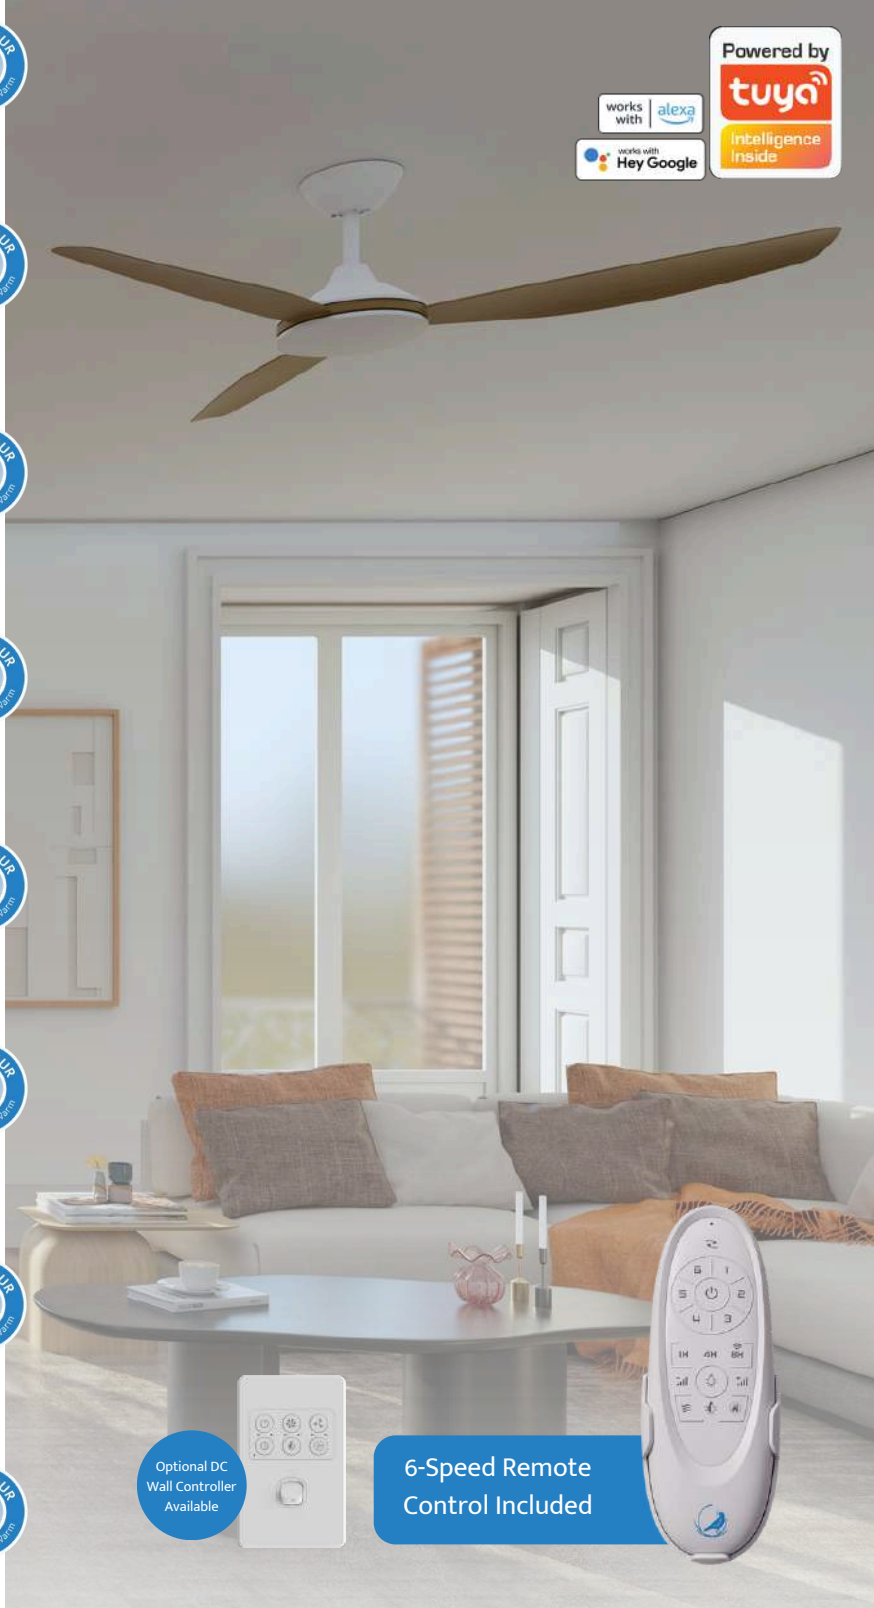

WHITE
WITH KOA BLADES

BLACK
WITH BAMBOO BLADES

BLACK
WITH TEAK BLADES

BLACK
WITH KOA BLADES

Optional DC
Wall Controller
Available

6-Speed Remote
Control Included

Technical Specifications

| | |
|-----------------------|--|
| Installation Location | Indoor and Covered Outdoor |
| Warranty | 6 Year Warranty <small>*3 Year In-Home, 12 Months Remote and Receiver PLUS 3 Year Parts Upon Product Registration.</small> |
| Materials | Rust-Free ABS <small>With Light model includes a Frosted Plastic Light Diffuser.</small> |
| Operation | 6-Speed Remote <small>Includes 1, 2 and 4 hour timer and reverse functions as well as light control for with light model.</small> |
| Ceiling Mount Angle | Up to 38° with Raked Ceiling Kit Accessory. <small>10° without Raked Ceiling Kit Accessory.</small> |
| Compliance | AS/NZS CISPR 14.1:2021 AS CISPR 15:2017 AS/NZS 2772.2:2016+A1:2018 EN 62479:2010 |