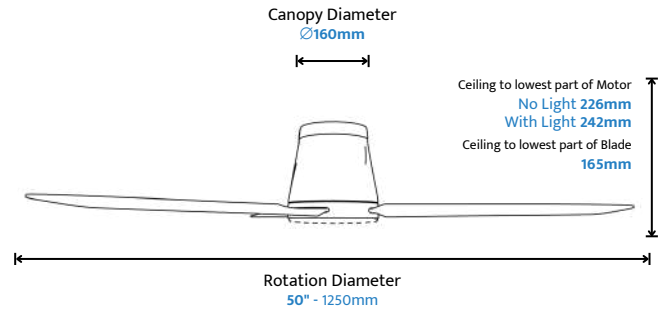

Technical Specifications

Installation Location	Indoor and Covered Outdoor
Warranty	6 Year Warranty *3 Year In-Home, 12 Months Remote and Receiver PLUS 3 Year Parts Upon Product Registration.
Materials	Rust-Free ABS With Light model includes a Frosted Plastic Light Diffuser.
Operation	6-Speed Remote Includes 1, 2 and 4 hour timer and reverse functions as well as light control for with light model.
Compliance	AS/NZS 60335.1 | AS/NZS 60335.2.80 | AS CISPR 14 | AS/NZS 4268

Measurements

50"

Performance

Speed 1	5,298 m³/hr | 2.98W | 81 RPM
Speed 2	6,040 m³/hr | 3.38W | 94 RPM
Speed 3	7,248 m³/hr | 8.79W | 169 RPM
Speed 4	9,060 m³/hr | 15.15W | 186 RPM
Speed 5	10,268 m³/hr | 17.51W | 199 RPM
Speed 6	12,081 m³/hr | 19.47W | 209 RPM