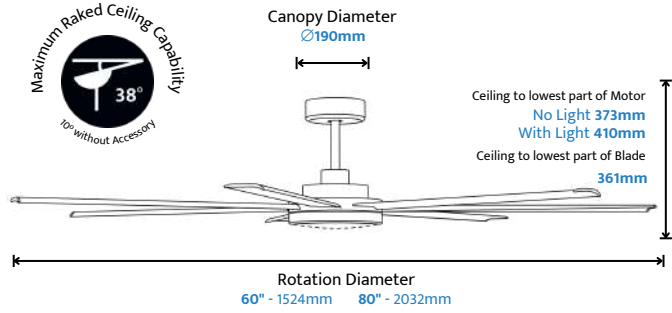

Technical Specifications

Installation Location	Indoor and Covered Outdoor
Warranty	6 Year Warranty *3 Year In-Home, 12 Months Remote and Receiver PLUS 3 Year Parts Upon Product Registration.
Materials	Durable Aluminium Retrofittable Light Kit includes a Frosted Plastic Light Diffuser.
Operation	Smart PLUS 6-Speed Remote Includes 1, 4 and 8 hour timer, sea breeze, security and reverse functions as well as light control (applicable for with light model).
Ceiling Mount Angle	Up to 38° with Raked Ceiling Kit Accessory. Up to 10° without Raked Ceiling Kit Accessory.
Compliance	AS/NZS 60335.1 | AS/NZS 60335.2.80 | AS CISPR 14 | AS/NZS 4268

Measurements

Performance

	60"	80"
Speed 1	5,855 m3/hr | 5W | 43 RPM	8,255 m3/hr | 7.9W | 47 RPM
Speed 2	7,805 m3/hr | 8.6W | 79 RPM	11,010 m3/hr | 14.3W | 64 RPM
Speed 3	11,710 m3/hr | 13W | 96 RPM	16,515 m3/hr | 20.1W | 73 RPM
Speed 4	14,640 m3/hr | 20W | 116 RPM	20,645 m3/hr | 30.3W | 84 RPM
Speed 5	16,590 m3/hr | 31.1W | 134 RPM	23,400 m3/hr | 41.9W | 95 RPM
Speed 6	19,519 m3/hr | 40W | 148 RPM	27,529 m3/hr | 53.8W | 103 RPM