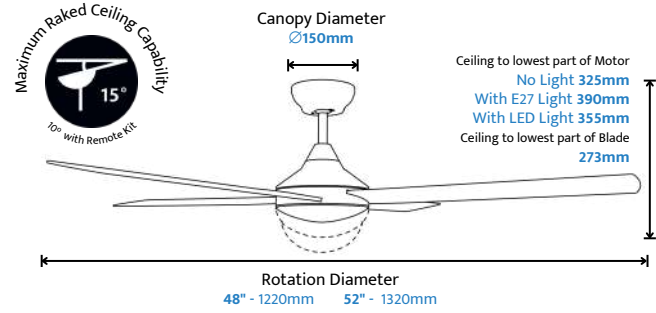

(07) 3711 8833

calibo.com.au

Technical Specifications

| | |
|-----------------------|---|
| Installation Location | Indoor and Covered Outdoor |
| Warranty | 6 Year Warranty <small>*3 Year In-Home PLUS 3 Year Parts Upon Product Registration.</small> |
| Materials | Rust-Free ABS Blades & Steel Motor <small>With Light models includes a Frosted Plastic Light Diffuser.</small> |
| Operation | 3-Speed Wall Control |
| Ceiling Mount Angle | Up to 15° <small>Up to 10° with Remote Kit Installed.</small> |
| Compliance | AS/NZS 60335.1 AS/NZS 60335.2.80 AS CISPR 14 AS/NZS 4268 |

Measurements

Performance

| | 48" | 52" |
|---------|--------------------------------|--------------------------------|
| Speed 1 | 3,285 m3/hr 16.9W 125 RPM | 3,586 m3/hr 16.8W 106 RPM |
| Speed 2 | 6,570 m3/hr 30.6W 188 RPM | 7,173 m3/hr 30.6W 160 RPM |
| Speed 3 | 10,950 m3/hr 51.1W 238 RPM | 11,955 m3/hr 53.8W 216 RPM |