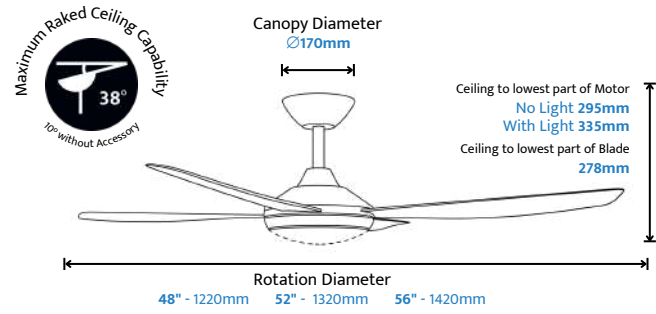

Technical Specifications

Installation Location	Indoor and Covered Outdoor
Warranty	6 Year Warranty *3 Year In-Home, 12 Months Remote and Receiver PLUS 3 Year Parts Upon Product Registration.
Materials	Rust-Free ABS With Light model includes a Frosted Plastic Light Diffuser.
Operation	6-Speed Remote Includes 1, 2 and 4 hour timer and reverse functions as well as light control for with light model.
Ceiling Mount Angle	Up to 38° with Raked Ceiling Kit Accessory. 10° without Raked Ceiling Kit Accessory.
Compliance	AS/NZS CISPR 14.1:2021 | AS CISPR 15:2017 | AS/NZS 2772.2:2016+A1:2018 | EN 62479:2010

Measurements