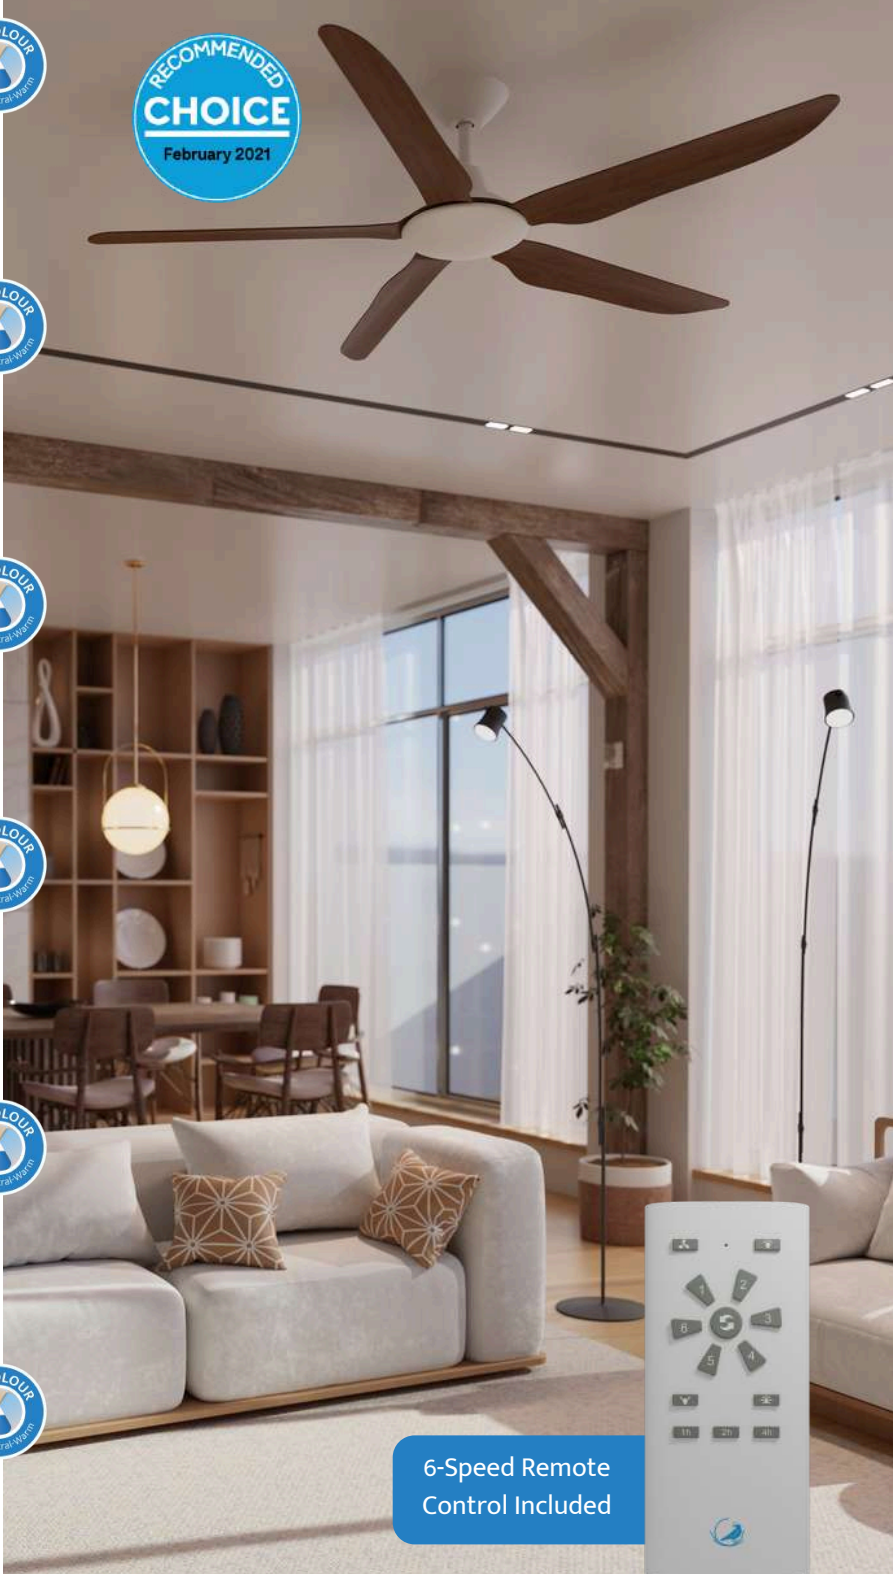

BLACK
WITH KOA BLADES