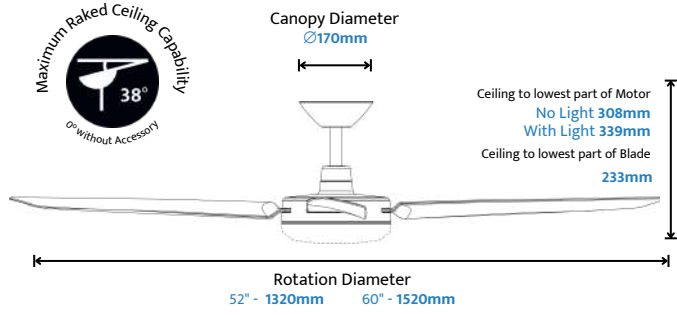

Technical Specifications

Installation Location	Indoor and Covered Outdoor
Warranty	6 Year Warranty *3 Year In-Home, 12 Months Remote and Receiver PLUS 3 Year Parts Upon Product Registration.
Materials	Rust-Free ABS With Light model includes a Frosted Plastic Light Diffuser.
Operation	6-Speed Remote Includes 1, 2 and 4 hour timer and reverse functions as well as light control for with light model.
Ceiling Mount Angle	Up to 38° with Raked Ceiling Kit Accessory. 0° without Raked Ceiling Kit Accessory.
Compliance	AS/NZS 60335.1 | AS/NZS 60335.2.80 | AS CISPR 14 | AS/NZS 4268

Measurements