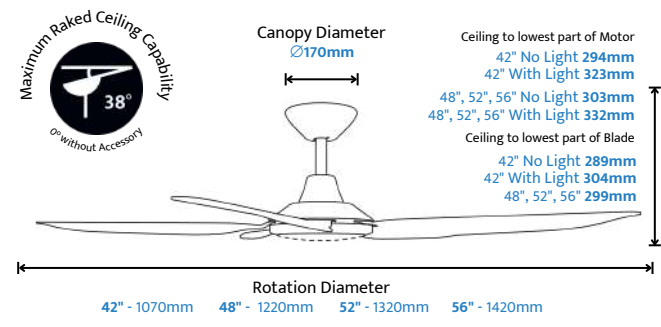

Storm DC

42" 48" 52" 56"

Technical Specifications

Installation Location	Indoor and Covered Outdoor
Warranty	6 Year Warranty *3 Year In-Home, 12 Months Remote and Receiver PLUS 3 Year Parts Upon Product Registration.
Materials	Rust-Free ABS With Light model includes a Frosted Plastic Light Diffuser.
Operation	6-Speed Remote Includes 1, 2 and 4 hour timer and reverse functions as well as light control for with light model.
Ceiling Mount Angle	Up to 38° with Raked Ceiling Kit Accessory. 0° without Raked Ceiling Kit Accessory.
Compliance	AS/NZS 60335.1 | AS/NZS 60335.2.80 | AS CISPR 14 | AS/NZS 4268

Measurements