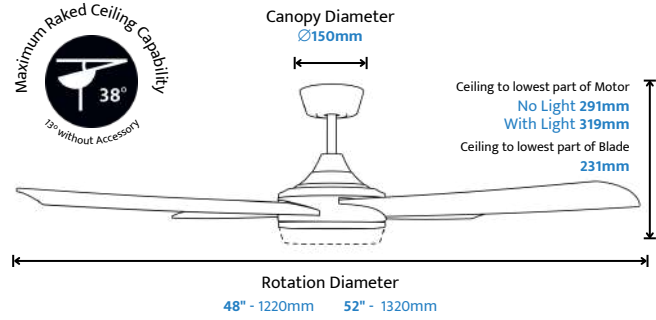

Breeze Silent DC

48" 52"

Technical Specifications

Installation Location	Indoor and Covered Outdoor
Warranty	6 Year Warranty *3 Year In-Home, 12 Months Remote and Receiver PLUS 3 Year Parts Upon Product Registration.
Materials	Rust-Free ABS Retrofittable Light Kit includes a Frosted Plastic Light Diffuser.
Operation	6-Speed Remote Includes 1, 4 and 8 hour timer, sea breeze, security and reverse functions as well as light control (applicable for with light model).
Ceiling Mount Angle	Up to 38° with Raked Ceiling Kit Accessory. Up to 13° without Raked Ceiling Kit Accessory.
Compliance	AS/NZS 60335.1 | AS/NZS 60335.2.80 | AS CISPR 14 | AS/NZS 4268

Measurements