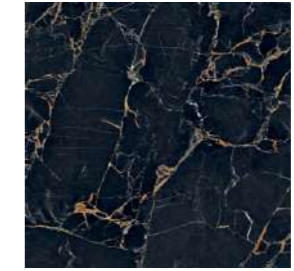

**SENSI SIGNORIA
PORT GOLD**
9114 - 1200X1200 LUX
9168 - 1200X1200 NAT

9120 - 600X1200 LUX
9171 - 600X1200 NAT