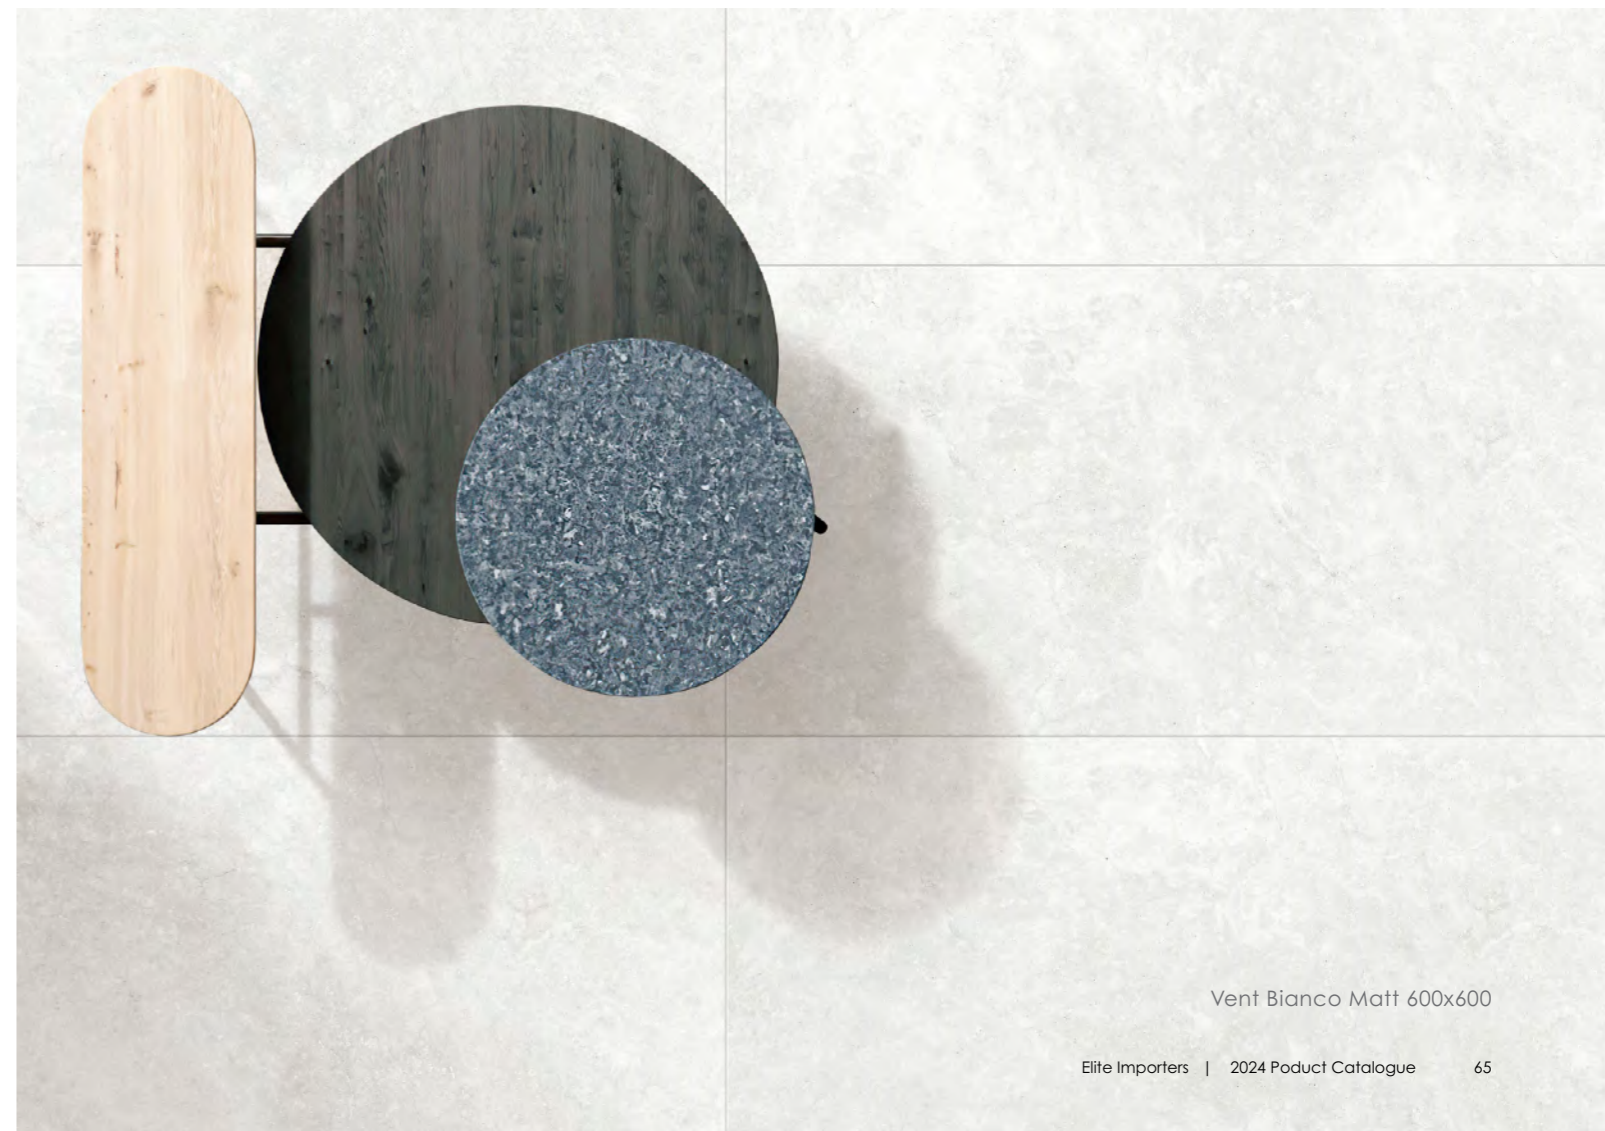

Vent Bianco Matt 600x600