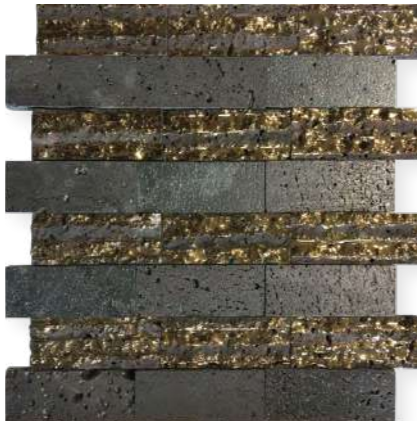

NATURAL STONE LAVA 320X325
NATSTOLAV451012 - NATURAL STONE LAVA 40X100X12