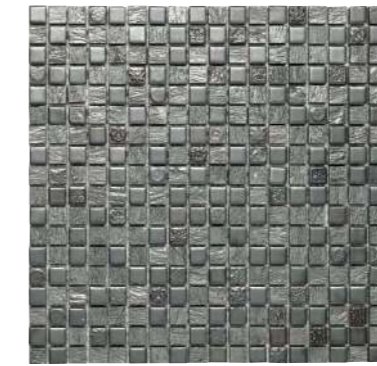

ZOE 300X300
186543