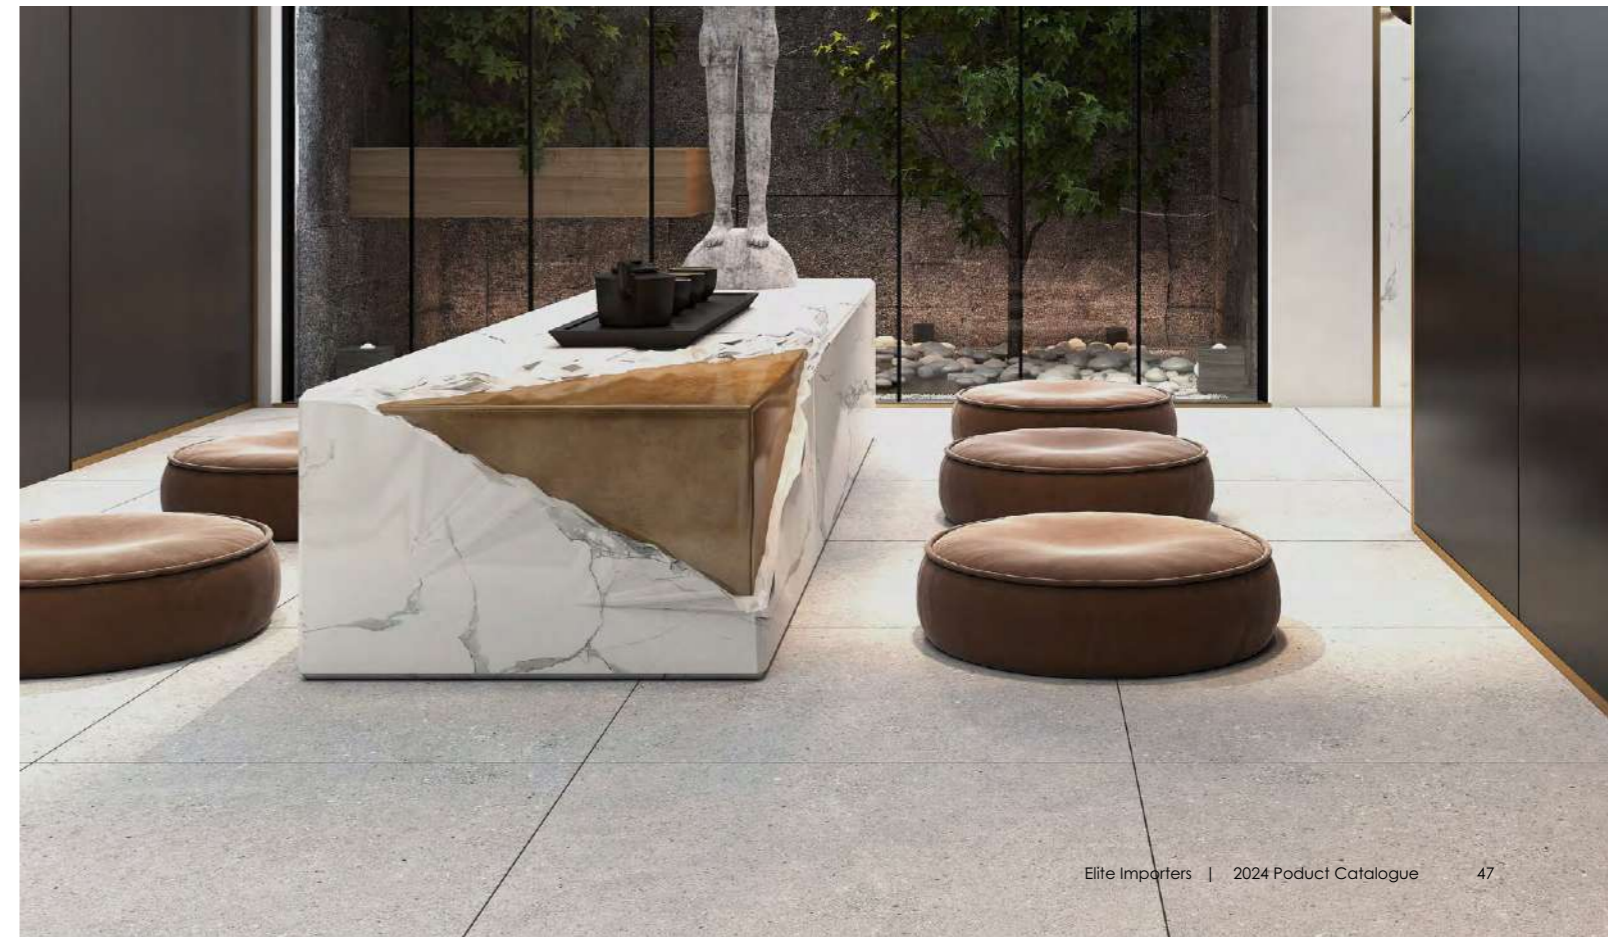

MYERS

MYECLAGRE6060M - MYERS CLASSIC GREY MATT

MYEWHI6060M - MYERS DREAMY WHITE MATT

MYECLAGRE6060M - MYERS CLASSIC GREY MATT

MYEWHI3060M - MYERS DREAMY WHITE MATT

MYERS

Be it industrial, minimalistic or natural interior styling, this versatile stone look makes a good fit for all occasions.

The Myers series comes in a crystal matt finish which is an extra application in comparison to the normal matt finish for an aesthetic purpose. It has the shimmering effect to make it look like real stone. The Crystal Matt finish provides an anti-slip function making an ideal tile to use in any space.

Technical Information

SIZE	MATERIAL	THICKNESS	EDGE	INDICATION FOR USE	PRINT FACES	MODULUS OF RUPTURE	SURFACE FLATNESS	WATER ABSORPTION
300X600	PORCELAIN	9	RECTIFIED	FLOOR/WALL	12	47.84	± 0.3%	0.55%
600X600	PORCELAIN	9	RECTIFIED	FLOOR/WALL	6	37.6	± 0.25%	0.55%

P3

V3