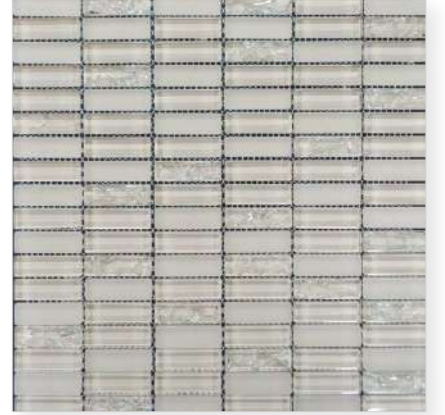

LATTE CRACKLE 300X300
VS1548-3 - LATTE CRACKLE MOSAIC 300X300