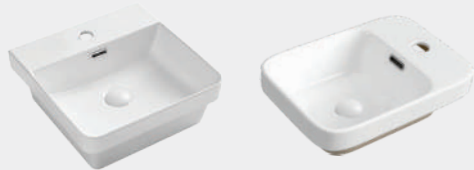

PETRA / Semi Inset / Regular or Mini

Regular	420 x 420 x 50	Ⓞ	1 TH	$249	RB4063
Mini	433 x 303 x 55	Ⓞ	1 TH	$199	RB2601