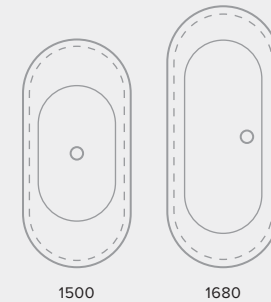

SPECIFICATIONS

$1799	FR11572GW	GLOSS WHITE	L 1500	W 720	D 580
$2299	FR11572	MATTE WHITE	L 1500	W 720	D 580
$1899	FR11775GW	GLOSS WHITE	L 1680	W 750	D 580
$2399	FR11775	MATTE WHITE	L 1680	W 750	D 580