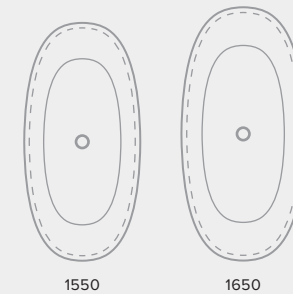

SOLID SURFACE BATH

SASSO BATH

Freestanding

- Solid surface, matte finish
- Freestanding
- Chrome waste included
- Capacity: 280L / 300L

SPECIFICATIONS

\$3800	ST28-1550	MATTE WHITE	L 1550	W 750	D 550
\$3900	ST28-1650	MATTE WHITE	L 1650	W 800	D 560