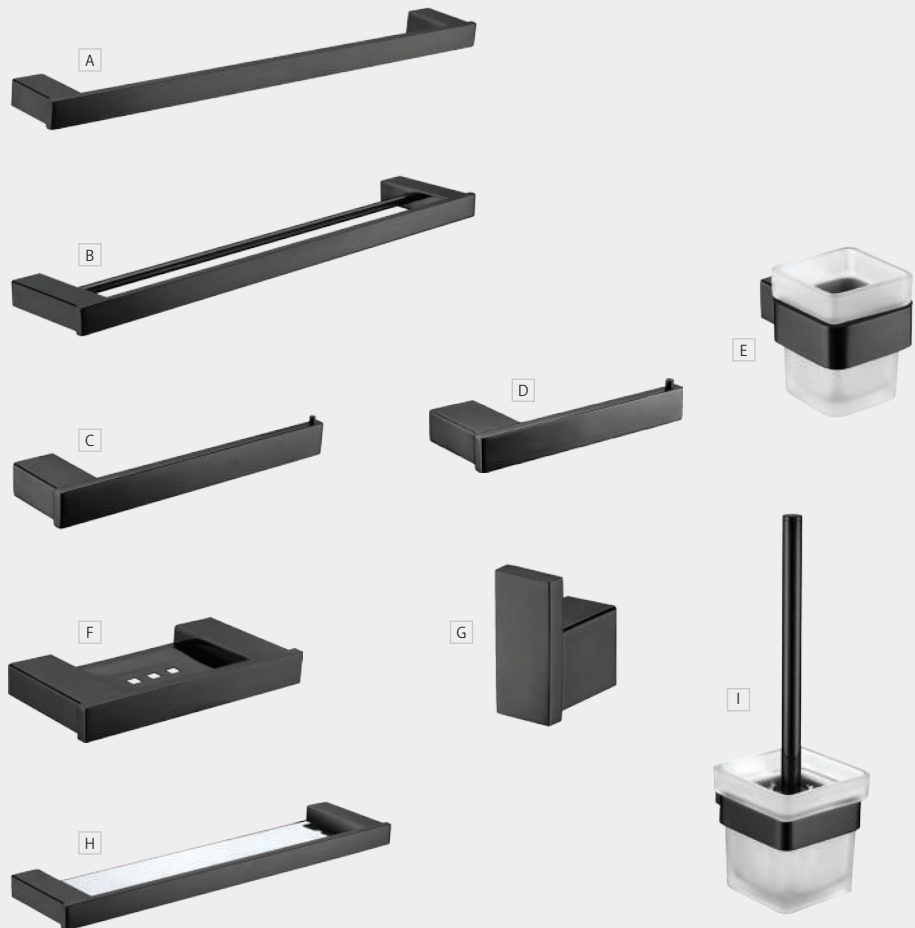

KOKO®
ACCESSORIES
Matte Black

- **A** Single Towel Rail
  610 mm $95 • 85001610
  810 mm $105 • 85001810
- **B** Double Towel Rail
  610 mm $112 • 85008610
  810 mm $128 • 85008810
- **C** Hand Towel Holder
  $55 • 85002
- **D** Toilet Roll Holder
  $54 • 85003
- **E** Tumbler
  $70 • 85005
- **F** Soap Shelf
  $89 • 85006
- **G** Single Robe Hook
  $39 • 85004
- **H** Glass Shelf
  $135 • 85007
- **I** Toilet Brush & Holder
  $82 • 850010