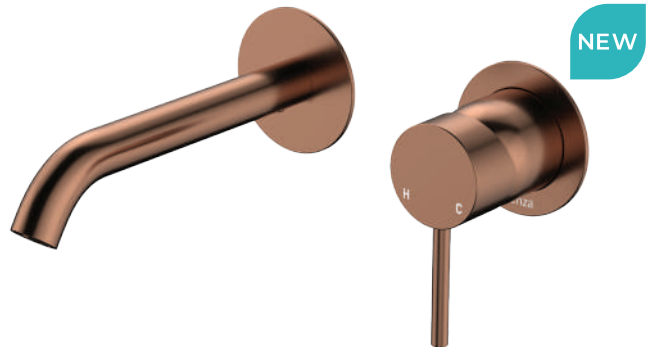

Matte Black
Basin Mixer
\$225 • 228103B
Medium Basin Mixer
\$255 • 228110B
Tall Basin Mixer
\$265 • 228107B

Brushed Nickel
Basin Mixer
\$275 • 228103BN
Medium Basin Mixer
\$289 • 228110BN
Tall Basin Mixer
\$299 • 228107BN

Gun Metal
Basin Mixer
\$330 • 228103GM
Medium Basin Mixer
\$350 • 228110GM
Tall Basin Mixer
\$360 • 228107GM

Urban Brass
Basin Mixer
\$330 • 228103UB
Medium Basin Mixer
\$350 • 228110UB
Tall Basin Mixer
\$360 • 228107UB

KAYA® WALL BASIN/BATH MIXER SETS

WELS 5 Star rated, 5L/min when installed over basin

Small Round Plates

Chrome
160 mm \$360 • 228104
200 mm \$360 • 228104-200

Gun Metal
160 mm \$480 • 228104GM
200 mm \$480 • 228104GM-200

Matte White
160 mm \$399 • 228104MW
200 mm \$399 • 228104MW-200

Brushed Copper
160 mm \$480 • 228104CO
200 mm \$480 • 228104CO-200

Matte Black
160 mm \$399 • 228104B
200 mm \$399 • 228104B-200

Urban Brass
160 mm \$480 • 228104UB
200 mm \$480 • 228104UB-200