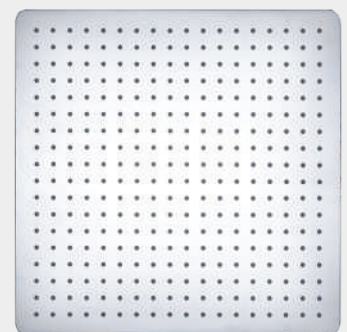

SLICE SQUARE SHOWER HEAD

WELS 3 Star rated, 9L/min

2 MM PROFILE

Chrome
400 mm $299 • 411128