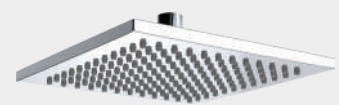

Urban Brass
\$285 • 411129UB

Lead Free

LUCITE SHOWER HEAD

WELS 3 Star rated, 8L/min

Chrome
200 mm \$80 • 411107

JET SHOWER HEAD

WELS 3 Star rated, 9L/min

Chrome
200 mm \$130 • 411102