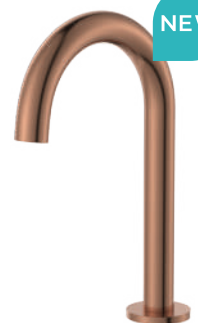

Brushed Nickel
\$260 • 338102BN

Matte Black
\$260 • 338102B

KAYA® BASIN TAP SETS

WELS 5 Star rated, 6L/min

Chrome
\$285 • 338101

Brushed Nickel
\$340 • 338101BN

Matte Black
\$340 • 338101B

KAYA

KAYA® HOB MOUNTED MIXER SETS

WELS 6 Star rated, 4.5L/min when installed over basin

Matte Black
\$399 • 228117B

Chrome
\$299 • 228117

KAYA® HOB MOUNTED BASIN/BATH OUTLETS

WELS 5 Star rated, 5L/min when installed over basin

Matte Black
\$110 • 228111B

Brushed Copper
\$180 • 228111CO

NEW

Chrome
\$99 • 228111

Matte White
\$110 • 228111MW

Brushed Nickel
\$150 • 228111BN

Gun Metal
\$180 • 228111GM

Urban Brass
\$180 • 228111UB