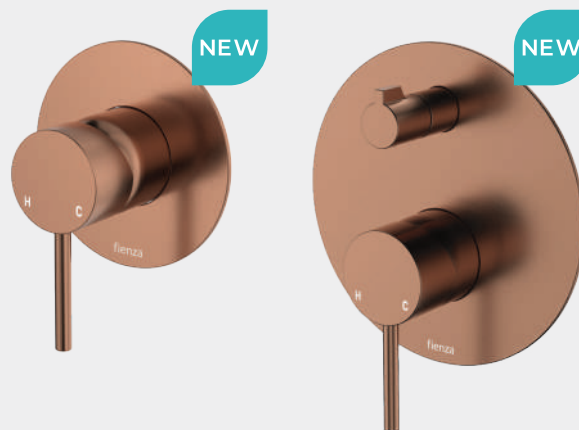

MATTE BLACK

A premium electroplated coating gives our matte black range consistent colour and a durable finish. It is a popular choice for adding contrast.

BRUSHED NICKEL

PVD brushed nickel has a similar look to unpolished stainless steel with a warm grey finish that can add softness to your colour palette.

180 mm

\$150 • 228115GM

220 mm

\$165 • 228116GM

Urban Brass

180 mm

\$150 • 228115UB

220 mm

\$165 • 228116UB

KAYA® WALL MIXERS

Large Round Plate

Brushed Copper

Mixer \$299 • 228101CO-3

Diverter Mixer \$420 • 228102CO

Chrome

Mixer

\$160 • 228101-3

Diverter Mixer
\$240 • 228102

Matte White

Mixer

\$250 • 228101MW-3

Diverter Mixer
\$350 • 228102MW

Matte Black

Mixer