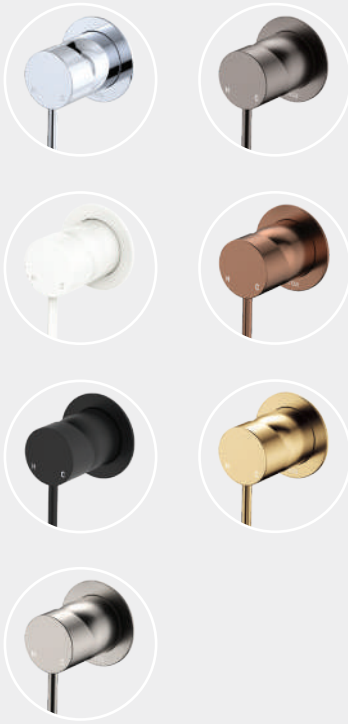

Matte Black
Basin Mixer
\$225 • 228103B
Medium Basin Mixer
\$255 • 228110B
Tall Basin Mixer
\$265 • 228107B

Brushed Nickel
Basin Mixer
\$275 • 228103BN
Medium Basin Mixer
\$289 • 228110BN
Tall Basin Mixer
\$299 • 228107BN

Gun Metal
Basin Mixer
\$330 • 228103GM
Medium Basin Mixer
\$350 • 228110GM
Tall Basin Mixer
\$360 • 228107GM

Urban Brass
Basin Mixer
\$330 • 228103UB
Medium Basin Mixer
\$350 • 228110UB
Tall Basin Mixer
\$360 • 228107UB