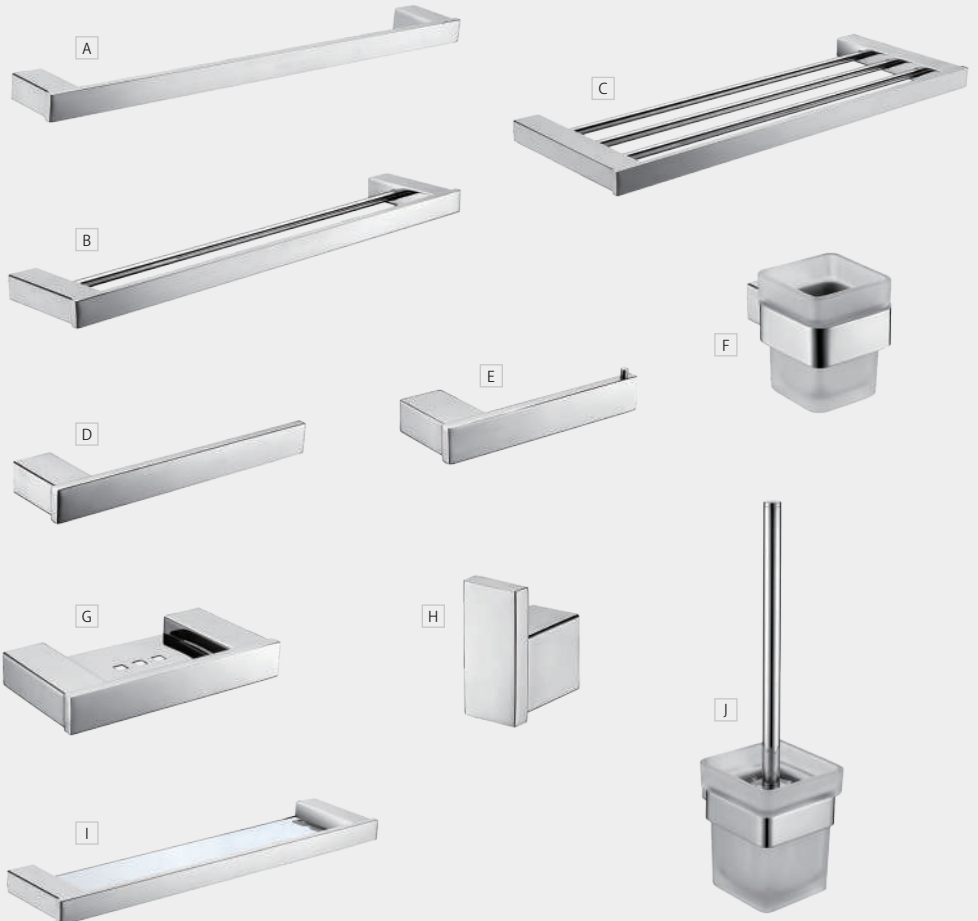

Modernise Your Bathroom

KOKO® ACCESSORIES Chrome

- **A** Single Towel Rail
  610 mm $69 • 89001610
  810 mm $76 • 89001810
- **B** Double Towel Rail
  610 mm $95 • 89008610
  810 mm $99 • 89008810
- **C** Towel Rack
  $190 • 890015
- **D** Hand Towel Holder
  $43 • 89002
- **E** Toilet Roll Holder
  $42 • 89003
- **F** Tumbler
  $42 • 89005
- **G** Soap Shelf
  $65 • 89006
- **H** Single Robe Hook
  $30 • 89004
- **I** Glass Shelf
  $103 • 89007
- **J** Toilet Brush & Holder
  $60 • 890010