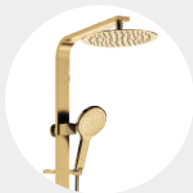

*Wall mixer not included

Chrome
\$699 • 455119

Matte Black
\$820 • 455119B

Brushed Nickel
\$999 • 455119BN

Gun Metal
\$1,099 • 455119GM

Urban Brass
\$1,049 • 455119UB

Sleek
Round
Showers

KAYA® SHOWER SETS