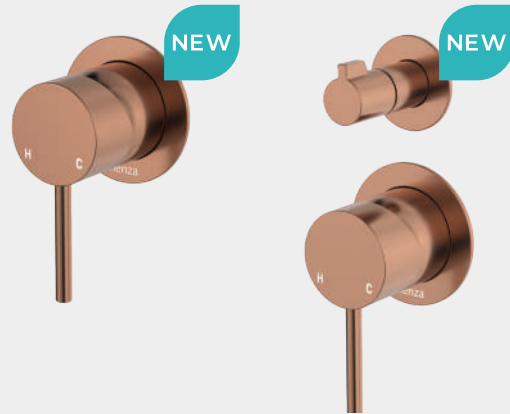

KAYA® HOB MOUNTED MIXER SETS

WELS 6 Star rated, 4.5L/min when installed over basin

Matte Black
\$399 • 228117B

Chrome
\$299 • 228117

KAYA® HOB MOUNTED BASIN/BATH OUTLETS

WELS 5 Star rated, 5L/min when installed over basin

Matte Black
\$110 • 228111B

Brushed Copper
\$180 • 228111CO

NEW

Chrome
\$99 • 228111

Matte White
\$110 • 228111MW

Brushed Nickel
\$150 • 228111BN

Gun Metal
\$180 • 228111GM

Urban Brass
\$180 • 228111UB

KAYA® WALL MIXERS

Small Round Plate

Brushed Copper

Mixer \$285 • 228101CO

Diverter Mixer \$440 • 228102CO-4

Chrome

Mixer

\$140 • 228101