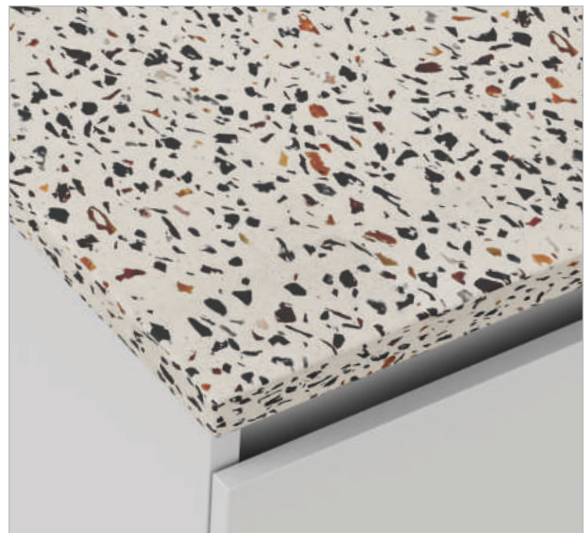

Rectangular Full Depth
750 mm	$420 • 552-102
900 mm	$465 • 552-103
1200 mm	$525 • 552-104
1500 mm	$790 • 552-105
1800 mm	$880 • 552-106