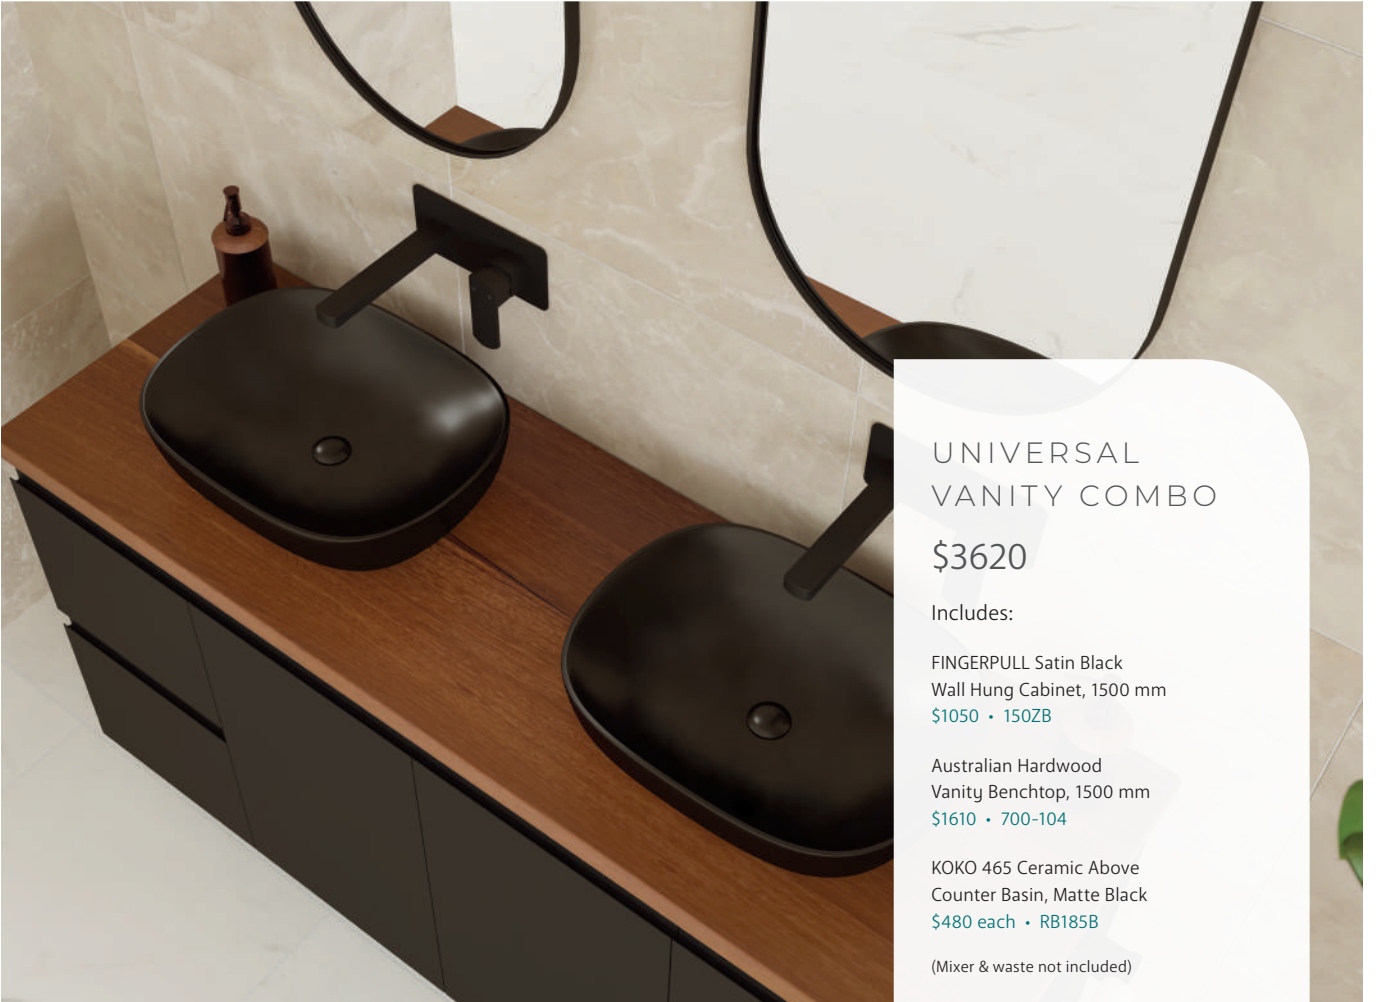

UNIVERSAL
VANITY COMBO

$3620

Includes:

FINGERPULL Satin Black
Wall Hung Cabinet, 1500 mm
$1050 • 150ZB

Australian Hardwood
Vanity Benchtop, 1500 mm
$1610 • 700-104

KOKO 465 Ceramic Above
Counter Basin, Matte Black
$480 each • RB185B

(Mixer & waste not included)