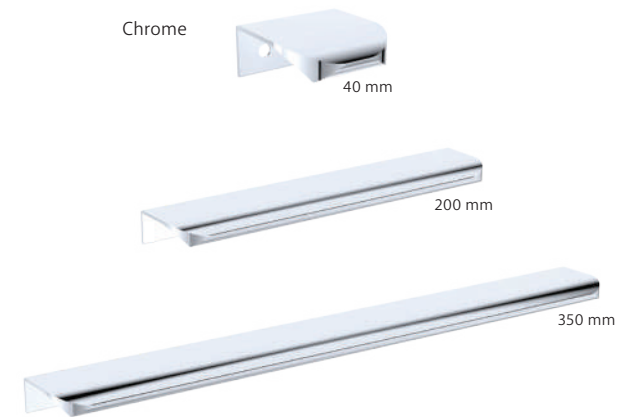

*All measurements represent the distance between the centre-hole mounting points.

EDGE HANDLE

Suits MINKA curved vanity cabinets

| EDGE Handle | | | |
|----------------|--------|------|--------------|
| Chrome | 40 mm | \$14 | HANDLEF40C |
| | 200 mm | \$34 | HANDLEF200C |
| | 350 mm | \$45 | HANDLEF350C |
| Matte White | 40 mm | \$14 | HANDLEF40MW |
| | 200 mm | \$34 | HANDLEF200MW |
| | 350 mm | \$45 | HANDLEF350MW |
| Matte Black | 40 mm | \$14 | HANDLEF40MB |
| | 200 mm | \$34 | HANDLEF200MB |
| | 350 mm | \$45 | HANDLEF350MB |
| Brushed Nickel | 40 mm | \$14 | HANDLEF40BN |
| | 200 mm | \$34 | HANDLEF200BN |
| | 350 mm | \$45 | HANDLEF350BN |
| Gun Metal | 40 mm | \$14 | HANDLEF40GM |
| | 200 mm | \$34 | HANDLEF200GM |
| | 350 mm | \$45 | HANDLEF350GM |
| Brushed Copper | 40 mm | \$14 | HANDLEF40CO |
| | 200 mm | \$34 | HANDLEF200CO |
| | 350 mm | \$45 | HANDLEF350CO |
| Urban Brass | 40 mm | \$14 | HANDLEF40BG |
| | 200 mm | \$34 | HANDLEF200BG |
| | 350 mm | \$45 | HANDLEF350BG |