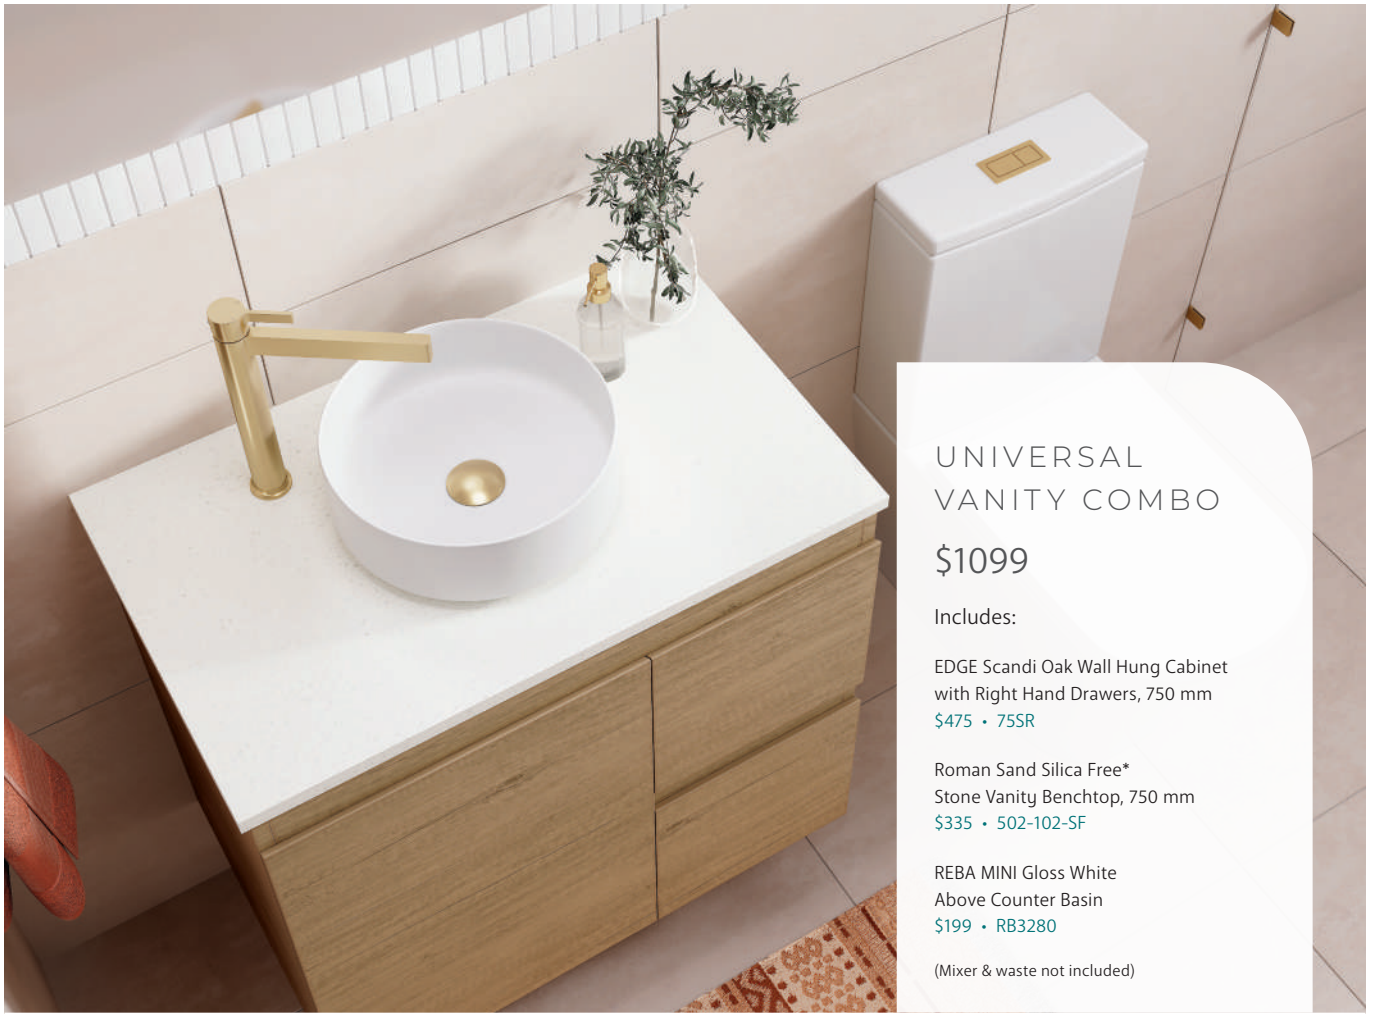

UNIVERSAL
VANITY COMBO

$1099

Includes:

EDGE Scandi Oak Wall Hung Cabinet
with Right Hand Drawers, 750 mm
$475 • 75SR

Roman Sand Silica Free*
Stone Vanity Benchtop, 750 mm
$335 • 502-102-SF

REBA MINI Gloss White
Above Counter Basin
$199 • RB3280

(Mixer & waste not included)