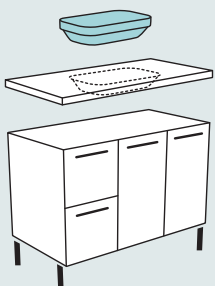

ABOVE COUNTER

Sits on top of the vanity top. Available in a range of colours and styles.

SEMI INSET

The happy medium between above counter and undermount basins.

UNDERMOUNT

The ultimate space-saver basin, mounted from underneath.