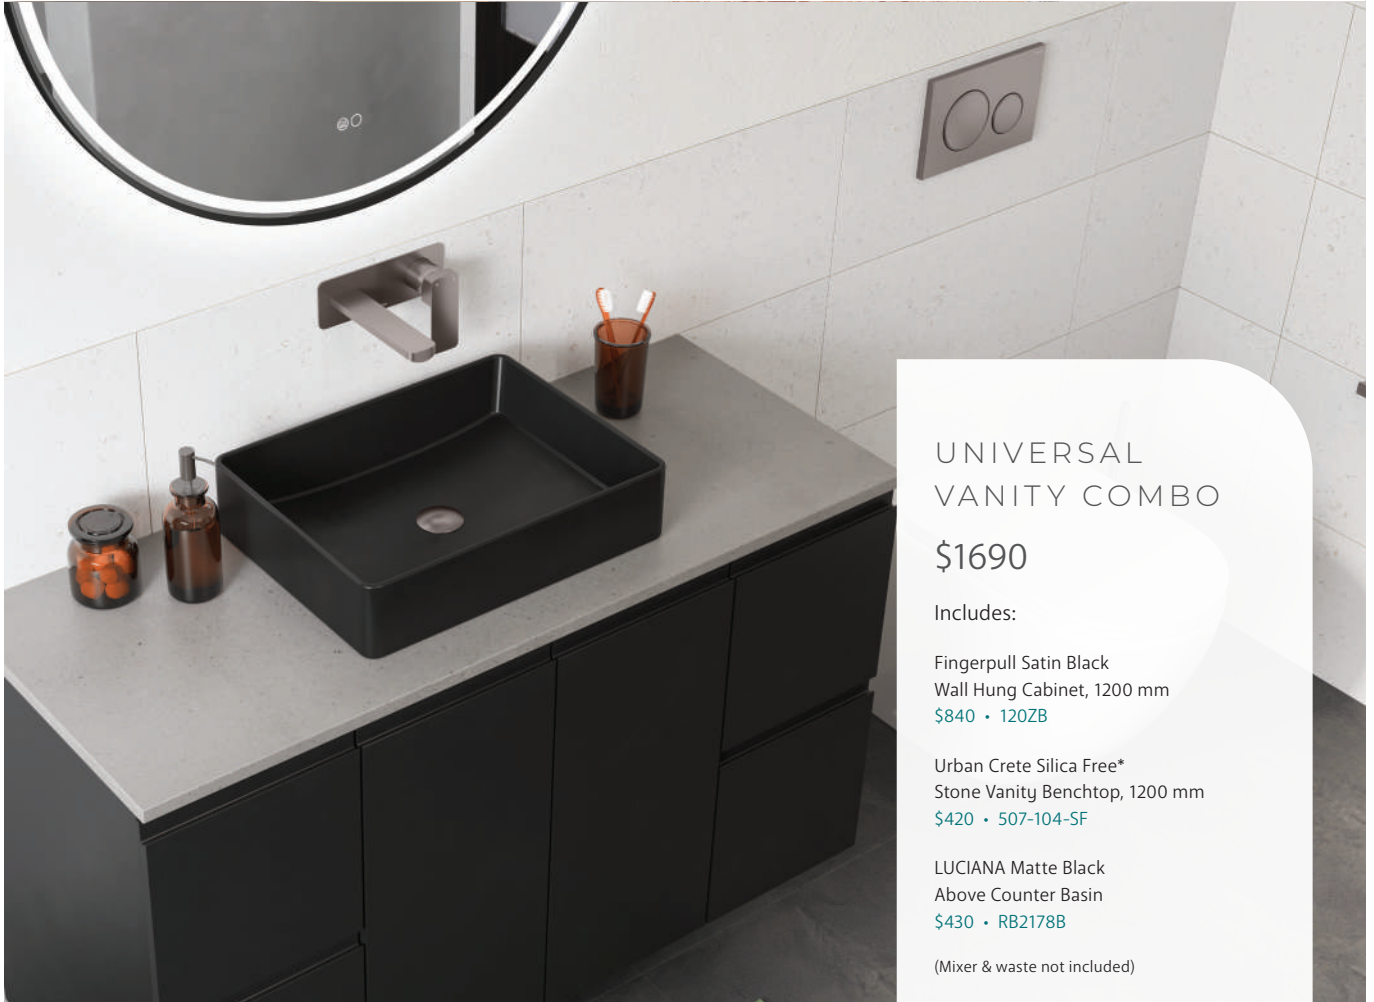

UNIVERSAL
VANITY COMBO

$1690

Includes:

Fingerpull Satin Black
Wall Hung Cabinet, 1200 mm
$840 • 120ZB

Urban Crete Silica Free*
Stone Vanity Benchtop, 1200 mm
$420 • 507-104-SF

LUCIANA Matte Black
Above Counter Basin
$430 • RB2178B

(Mixer & waste not included)