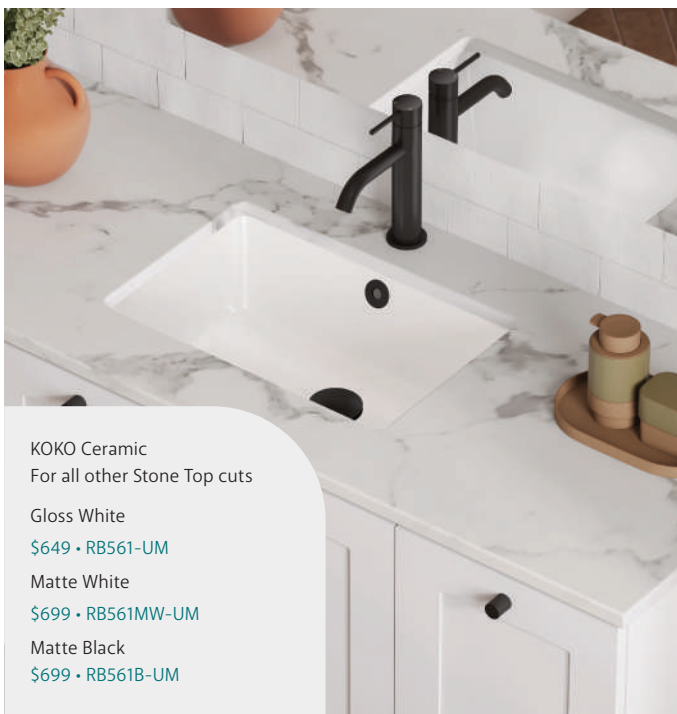

Ceramic Gloss White
1 tap hole
\$360 • RB4066-SEMI

All prices include the basin hole cut & stone polish

Koko®

KOKO Ceramic
For Stone Tops
(Centre basin hole and 12 o'clock tap hole only)

- Gloss White \$249 • RB561
- Matte White \$299 • RB561MW
- Matte Black \$299 • RB561B