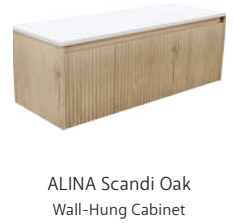

Select Your CABINET

With over 20 different cabinet styles to choose from, there is a universal cabinet to suit your bathroom design. Our universal cabinets are designed to fit any Fienza basin top, giving you customisation without the fuss.

FIENZA UNIVERSAL CABINETS
feature soft-close drawers and doors as standard
(Excludes selected UNICAB models)

COMPLETE THE LOOK
Find our range of knobs and handles designed for MILA on page 6