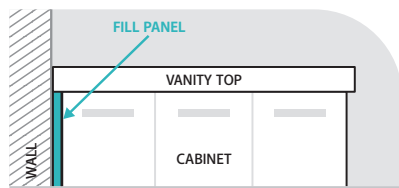

VANITY FILL PANEL Size: 50W x 880H x 18D mm (trim to size)

When your vanity is installed beside a wall, this panel fills the gap between the protruding basin top and cabinet.

DOME CAP POP-UP WASTES

(32 mm waste) Dome cap wastes are available in three materials and a range of colours.

UNIVERSAL POP-UP/PULL-OUT WASTES

(32/40 mm waste)

Universal wastes are for use with or without an overflow. The top section is removable for easy cleaning.

ROUND OVERFLOW RINGS

For DOLCE and ROTONDO basin tops only

NEW

JOLI OVERFLOW RING