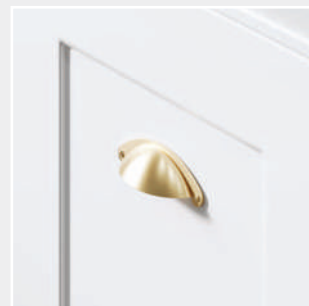

\$825
Left drawers TCL75ML
Right drawers TCL75MR

\$954
Left drawers TCL90ML
Right drawers TCL90MR

Mila Cabinet

KNOBS & HANDLES

Complete the look with our knobs and handles designed for the Mila cabinet.
See page 6 for our full range of styles and finishes.

KAYA® POINT
KNOB

MILA SHAKER
KNOB

HAMPTON
HANDLE

1200MM

1500MM
Single Bowl

1500MM
Double Bowl

\$1050
TCL120J

\$1899
TCL150JS