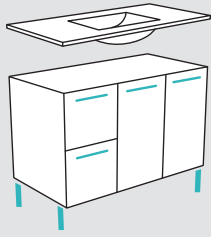

3

Select Your ACCENTS

Complete the look with a range of cabinet and basin accents to suit your style.

KAYA® POINT KNOBS

NEW

MILA SHAKER KNOBS

NEW

HAMPTON HANDLES