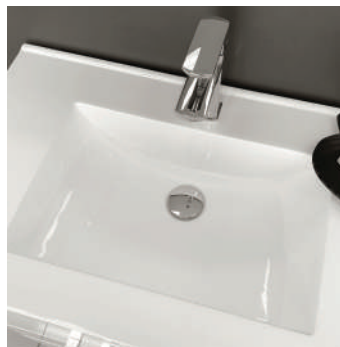

Vanessa

POLY-MARBLE

Vanessa basin tops are made from poly-marble, historically Australia's favourite vanity-top material, which is less prone to distortion than vitreous china.

- 20 mm thick poly-marble
- Gloss warm white finish
- 12 o'clock tap hole as standard
 - For 3 tap holes add \$50 per bowl to the price and '-3' to the end of code e.g. VAN75T-3
- Requires 32 mm non-overflow waste (available separately)