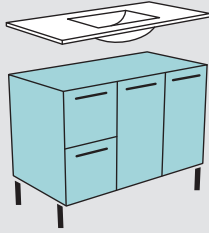

2

Select Your CABINET

With over 20 different cabinet styles to choose from, there is a universal cabinet to suit your bathroom design. Our universal cabinets are designed to fit any Fienza basin top, giving you customisation without the fuss.

FIENZA UNIVERSAL CABINETS
feature soft-close drawers and doors as standard
(Excludes selected UNICAB models)

COMPLETE THE LOOK
Find our range of knobs and handles designed for MILA on page 6

Find more AMATO vanity combinations throughout this brochure or visit our website: fienza.com.au