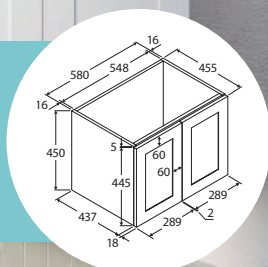

MONTANA Textured Solid Surface
Page 58-65