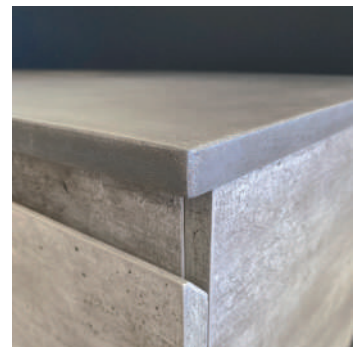

18-20MM THICK
CONCRETE