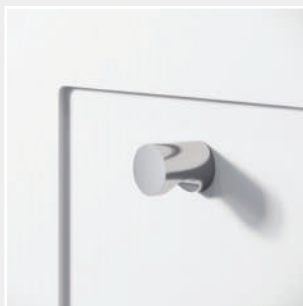

KAYA® POINT
KNOB

MILA SHAKER
KNOB

HAMPTON
HANDLE

1200MM

1500MM
Single Bowl

1500MM
Double Bowl

\$1050
TCL120J

\$1899
TCL150JS