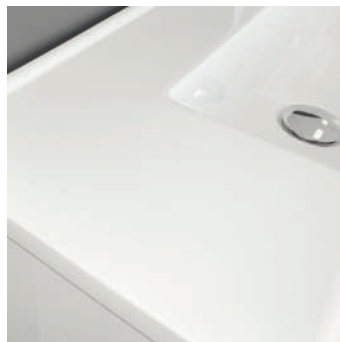

WARM WHITE
GLOSS FINISH