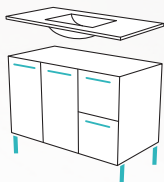

3 *Select Your*
ACCENTS
Multiple styles available