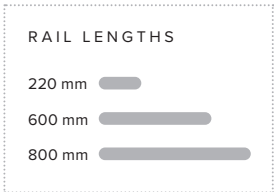

Accessories

SINGLE TOWEL RAIL

	220 MM		600 MM		800 MM	
● Chrome	$55	88905	$80	88901600	$99	88901800
● Brushed Nickel	$65	88905BN	$99	88901600BN	$110	88901800BN
● Brushed Copper	$79	88905CO	$130	88901600CO	$135	88901800CO
● Urban Brass	$79	88905UB	$130	88901600UB	$135	88901800UB
● Matte Black	$60	88905B	$90	88901600B	$105	88901800B