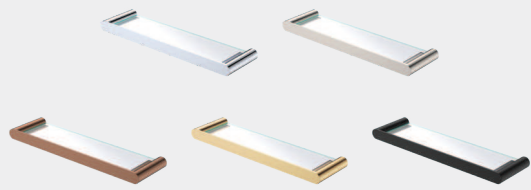

GLASS SHELF

430 mm

● Chrome	$110	88907
● Brushed Nickel	$120	88907BN
● Brushed Copper	$135	88907CO
● Urban Brass	$135	88907UB
● Matte Black	$115	88907B