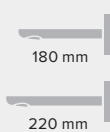

Spouts

SQUARE PLATE / FOR BASIN & BATH