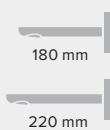

Spouts

ROUND PLATE / FOR BASIN & BATH

SPOUT

WELS 6 Star - 3.5L/min (basin)

		180 MM		220 MM	
	Chrome	$159	234115-2-LF	$169	234116-2-LF
	Brushed Nickel	$175	234115BN-2-LF	$185	234116BN-2-LF
	Brushed Copper	$180	234115CO-2-LF	$190	234116CO-2-LF
	Urban Brass	$180	234115UB-2-LF	$190	234116UB-2-LF
	Matte Black	$169	234115B-2-LF	$179	234116B-2-LF