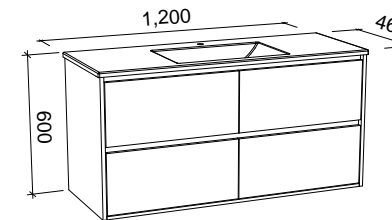

GRANGE 1200mm

Wall Hung

CABINET WITH	SKU	RRP
Alpha Ceramic Top	GRA-V-1200-C-APH-W	$2,987
Regal Mineral Composite Top	GRA-V-1200-C-REG-W	$2,987
Haven Matt Dolomite Top	GRA-V-1200-C-HVN-W	$2,987
20mm SilkSurface Top with White Gloss Above Counter Ceramic Basin	GRA-V-1200-C-SSA-W	$3,570
20mm SilkSurface Top with White Gloss Under Counter Ceramic Basin	GRA-V-1200-C-SSU-W	$3,570
No Top	GRA-VCO-1200-C-X-W	$2,272

G GOLD INCLUSIONS

Floor Standing