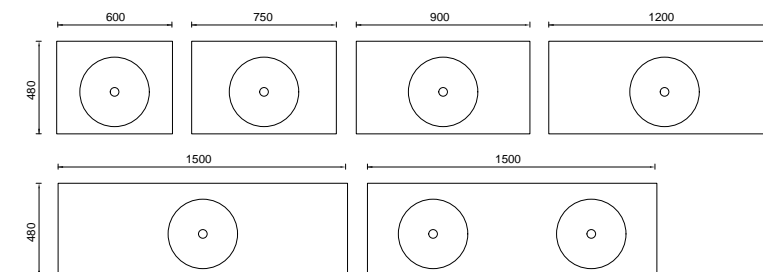

[01.] Embrace Vanity 1500mm | EMB-V-1500-D-SSA-W | $6,118 Light Grey Satin Cabinet with Stratiss SilkSurface Top and White Gloss Oval Flute Ceramic Basins **[02.] Embrace Vanity 1200mm** | EMB-V-1200-C-SSA-W | $4,770 Tassie Oak Cabinet with Arctic White SilkSurface Top and White Gloss Coast Inset Mineral Composite Basin | Shown with Mineral Composite Basin Upgrade | UPG-OPT-BASCOLOUR | ADD $152 **[03.] Embrace Vanity 900mm** | EMB-V-900-C-SSA-W | $4,521 Light Pistachio Satin Cabinet with Lapis Salt SilkSurface Top and White Gloss Florent Ceramic Basin **Please refer to pricelist pages for all available options.**

NOTE: Selected inset basins available. Not available with custom inset basins.