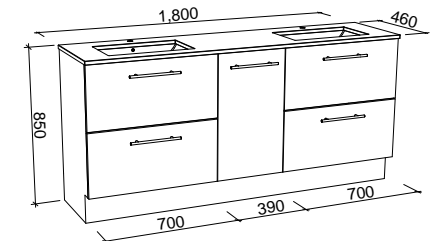

NOTE: Only handles shorter than 400mm are available.

Marshall

G GOLD INCLUSIONS

MARSHALL 1800mm DOUBLE BOWL

Wall Hung

Floor Standing

CABINET WITH	SKU	RRP
20mm SilkSurface Top with White Gloss Above Counter Ceramic Basins	MAR-V-1800-D-SSA-W	\$4,105
20mm SilkSurface Top with White Gloss Under Counter Ceramic Basins	MAR-V-1800-D-SSU-W	\$4,105
No Top	MAR-VCO-1800-D-X-W	\$2,146