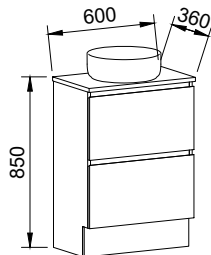

Floor Standing

CABINET WITH	SKU	RRP
20mm SilkSurface Top with White Gloss Above Counter Ceramic Basin	BIL-V-600-C-SSA-F	$2,241
20mm SilkSurface Top with White Gloss Under Counter Ceramic Basin	BIL-V-600-C-SSU-F	$2,241
No Top	BIL-VCO-600-C-X-F	$1,379