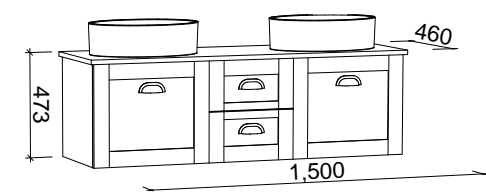

VICTORIA 1500mm DOUBLE BOWL

Wall Hung

CABINET WITH	SKU	RRP
Alpha Ceramic Top	VIC-V-1500-D-APH-W	$3,461
20mm SilkSurface Top with White Gloss Above Counter Ceramic Basins	VIC-V-1500-D-SSA-W	$3,763
20mm SilkSurface Top with White Gloss Under Counter Ceramic Basins	VIC-V-1500-D-SSU-W	$3,763
60mm SilkSurface Freedom Top with White Gloss Above Counter Ceramic Basins	VIC-V-1500-D-FRA-W	$4,213
60mm SilkSurface Freedom Top with White Gloss Under Counter Ceramic Basins	VIC-V-1500-D-FRU-W	$4,213
No Top	VIC-VCO-1500-D-X-W	$2,641

Floor Standing