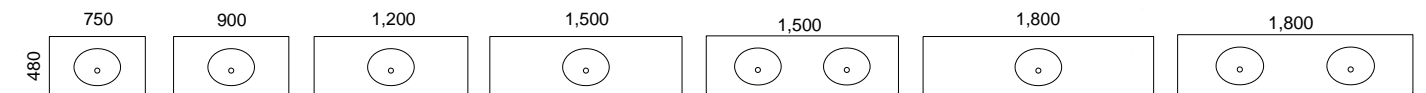

[01.] Saba Vanity 1200mm | SAB-V-1200-C-SSA-W | $2,583 Dark Grey Satin Cabinet with Opalora SilkSurface Top and Black Matt Myrtle Ceramic Basin | Shown with Basin Colour Upgrade | UPG-OPT-BASCOLOUR | ADD $152 **[02.] Saba Vanity 1500mm** | SAB-V-1500-D-SSA-W | $3,773 Light Pistachio Satin Cabinet with Lapis Salt SilkSurface Top and White Gloss Addison Inset Ceramic Basins | Shown with Under Cabinet Vanity Lighting | LED-L-UNDERCAB-V | ADD $413 **[03.] Saba Vanity 1800mm** | SAB-V-1800-D-SSA-W | $4,166 White Satin Cabinet with Blanca Granite SilkSurface Top and White Matt Allure Raked Ceramic Basins | Shown with Basin Colour Upgrade | UPG-OPT-BASCOLOUR | ADD $152 per basin **[04.] Saba Vanity 900mm** | SAB-V-900-C-SSA-W | $2,249 Steel Grey Satin Cabinet with Bianco Pearl SilkSurface Top and White Gloss Arcade Inset Ceramic Basin **[05.] Saba Vanity 1200mm** | SAB-V-1200-C-SSU-W | $2,873 Olive Satin Cabinet with Carrara SilkSurface Top and White Gloss Allure Under Counter Ceramic Basin | Close-Up showing curved corners and internal drawer **Please refer to pricelist pages for all available options.**