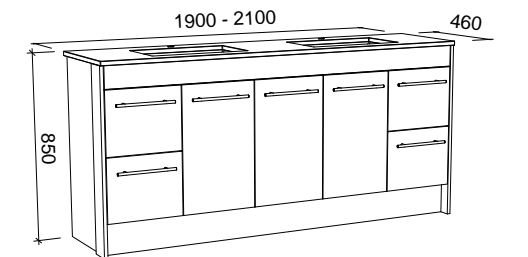

Floor Standing