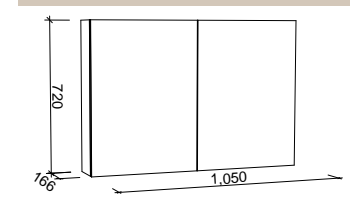

1050mm

SKU	RRP
TEN-SC-1050-D-G	$1,063
TEN-SC-1050-D-P	$1,185