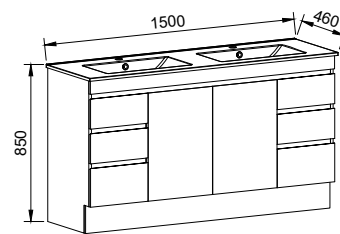

CABINET WITH	SKU	RRP
Alpha Ceramic Top	IND-V-1500-D-APH-F	$3,736
No Top	IND-VCO-1500-D-X-F	$2,172

Floor Standing