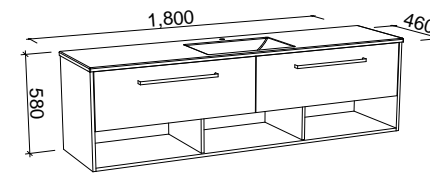

KANSAS 1800mm CENTRE BOWL

Wall Hung

CABINET WITH	SKU	RRP
Regal Mineral Composite Top	KAN-V-1800-C-REG-W	$3,825
20mm SilkSurface Top with White Gloss Above Counter Ceramic Basin	KAN-V-1800-C-SSA-W	$4,183
20mm SilkSurface Top with White Gloss Under Counter Ceramic Basin	KAN-V-1800-C-SSU-W	$4,183
No Top	KAN-VCO-1800-C-X-W	$2,353

Floor Standing