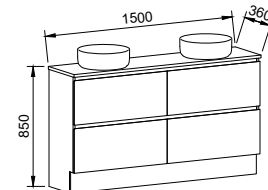

CABINET WITH	SKU	RRP
20mm SilkSurface Top with White Gloss Above Counter Ceramic Basins	BIL-V-1500-D-SSA-F	$4,433
20mm SilkSurface Top with White Gloss Under Counter Ceramic Basins	BIL-V-1500-D-SSU-F	$4,433
No Top	BIL-VCO-1500-D-X-F	$2,468

NOTE: See pages 235 - 244 for selected small space basins for the Billie.

Carlo

G GOLD INCLUSIONS