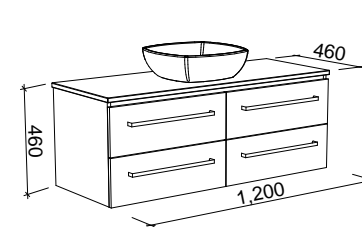

ASHTON 1200mm

Wall Hung

CABINET WITH	SKU	RRP
20mm SilkSurface Top with White Gloss Above Counter Ceramic Basin	ASH-V-1200-C-SSA-W	$3,955
No Top	ASH-VCO-1200-C-X-W	$2,069

Floor Standing