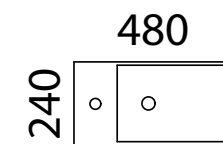

Lottie

S SILVER INCLUSIONS

01.

Although petite, the Lottie has convenient side access shelves to maximise storage in even your smallest bathroom. Available in wall hung and floor standing.

- Top options include:
  - 140mm integrated top - Liberty
- Handle options include:
  - Side fingerpull as standard

02.