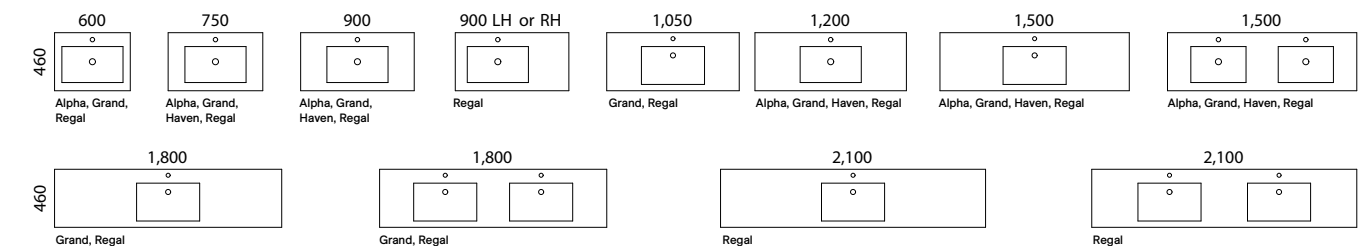

[01.] Carlo Vanity 1200mm | CAR-V-900-C-GND-F | $2,357 Natural Walnut Cabinet with Grand Mineral Composite Top | Shown with Stainless Steel Bin | WB-OPT-BIN | ADD $115 **[02.] Carlo Vanity 1200mm** | CAR-V-1200-C-REG-W | $2,553 Light Pistachio Satin Cabinet with Regal Mineral Composite Top | Shown with Filler Panel on Right | PNL-OPT-V-FILL-R | ADD $59 **[03.] Carlo Vanity 1800mm** | CAR-V-1800-D-REG-W | $4,020 Planked Urban Oak Cabinet with Regal Mineral Composite Top **[04.] Carlo Vanity 1200mm** | CAR-V-1200-C-HVN-W | $2,553 White Satin Cabinet with Haven Matt Dolomite Top **Please refer to pricelist pages for all available options.**

*Selected sizes. See page 232 for Vanity Top Collection.