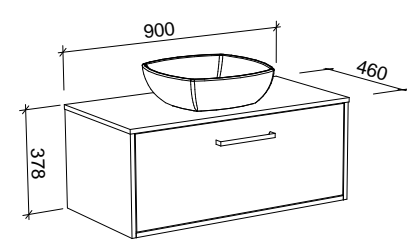

DELAWARE 900mm

Wall Hung