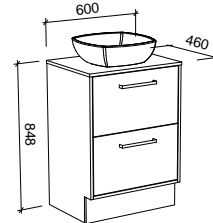

NOTE: Only handles shorter than 250mm are available.

Delaware

G GOLD INCLUSIONS

DELAWARE 600mm

Wall Hung

Floor Standing

CABINET WITH	SKU	RRP	CABINET WITH	SKU	RRP
18mm Laminate Top with White Gloss Ceramic Above Counter Basin	DEL-V-600-C-LMA-W	\$1,396	18mm Laminate Top with White Gloss Ceramic Above Counter Basin	DEL-V-600-C-LMA-F	\$1,743
No Top	DEL-VCO-600-C-X-W	\$864	No Top	DEL-VCO-600-C-X-F	\$1,211