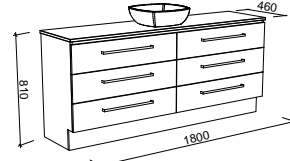

CABINET WITH	SKU	RRP
20mm SilkSurface Top with White Gloss Above Counter Ceramic Basin	ASH-V-1800-C-SSA-F	$5,678
No Top	ASH-VCO-1800-C-X-F	$3,522

On Legs