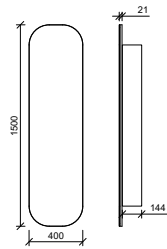

01.

[01.] Jazz Arch Mirror Tallboy | JZA-TB-400-W-G | $1,378 White Satin Cabinet Please refer to pricelist pages for all available options.

Lincoln Tallboy

The Lincoln Tallboy is a master of disguise with its tilt-out removable laundry basket, making it easy to keep your dirty clothes out of sight. The customisable height and optional mirror front makes this a practical and stylish winner.

- Upgrade to Platinum option with Luxe Graphite interior to match Platinum vanities (basket and hardware will remain white)
- Fixed width, but customisable height
- Available in wall hung, floor standing and on legs