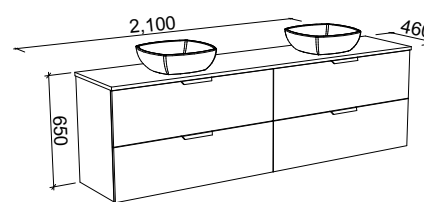

SUTHERLAND HOUSE 2100mm DOUBLE BOWL

Wall Hung

CABINET WITH	SKU	RRP
20mm SilkSurface Top with White Gloss Above Counter Ceramic Basins	SHC-V-2100-D-SSA-W	$6,552
20mm SilkSurface Top with White Gloss Under Counter Ceramic Basins	SHC-V-2100-D-SSU-W	$6,552
No Top	SHC-VCO-2100-D-X-W	$3,650

On Legs