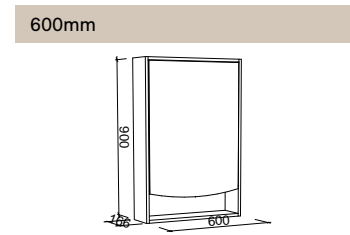

PURE BLISS*

SKU	RRP
PBS-SC-600-S-G	$925
PBS-SC-600-S-P	$1,050