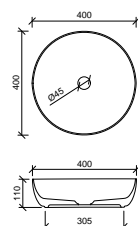

Ceramic Basins Continued

Chase White

Offset or wall mounted tapware required.
32mm waste.

WG CHA-BS-400-WG-S | $233

WM CHA-BS-400-WM-U | $385