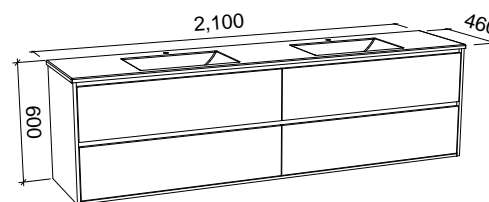

GRANGE 2100mm DOUBLE BOWL

Wall Hung

CABINET WITH	SKU	RRP
Regal Mineral Composite Top	GRA-V-2100-D-REG-W	$5,520
20mm SilkSurface Top with White Gloss Above Counter Ceramic Basins	GRA-V-2100-D-SSA-W	$5,006
20mm SilkSurface Top with White Gloss Under Counter Ceramic Basins	GRA-V-2100-D-SSU-W	$5,006
No Top	GRA-VCO-2100-D-X-W	$2,842

Floor Standing