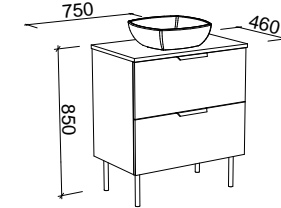

CABINET WITH	SKU	RRP
20mm SilkSurface Top with White Gloss Above Counter Ceramic Basin	SHC-V-750-C-SSA-L	$3,052
20mm SilkSurface Top with White Gloss Under Counter Ceramic Basin	SHC-V-750-C-SSU-L	$3,052
No Top	SHC-VCO-750-C-X-L	$2,011