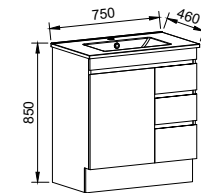

CABINET WITH	SKU	RRP
Alpha Ceramic Top	IND-V-750-C-APH-F	$1,355
No Top	IND-VCO-750-C-X-F	$1,191