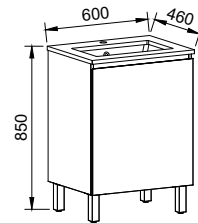

CABINET WITH	SKU	RRP
20mm SilkSurface Top with White Gloss Above Counter Ceramic Basin	DAK-V-600-C-SSA-L	$2,955
20mm SilkSurface Top with White Gloss Under Counter Ceramic Basin	DAK-V-600-C-SSU-L	$2,955
No Top	DAK-VCO-600-C-X-L	$1,754

NOTE: Please confirm hinge side when ordered.

Dakota

P PLATINUM INCLUSIONS