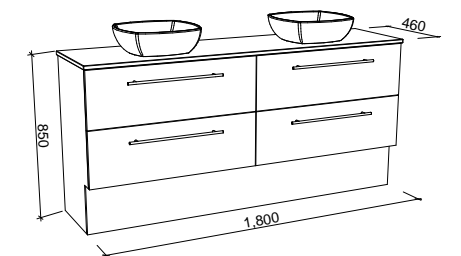

CABINET WITH	SKU	RRP
20mm SilkSurface Top with White Gloss Above Counter Ceramic Basins	OXB-V-1800-D-SSA-F	$5,279
20mm SilkSurface Top with White Gloss Under Counter Ceramic Basins	OXB-V-1800-D-SSU-F	$5,279
No Top	OXB-VCO-1800-D-X-F	$3,254