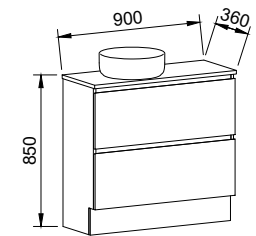

Floor Standing

CABINET WITH	SKU	RRP
20mm SilkSurface Top with White Gloss Above Counter Ceramic Basin Left-hand Offset	BIL-V-900-L-SSA-F	$2,910
20mm SilkSurface Top with White Gloss Under Counter Ceramic Basin Left-hand Offset	BIL-V-900-L-SSU-F	$2,910
No Top Left-hand Offset	BIL-VCO-900-L-X-F	$1,670