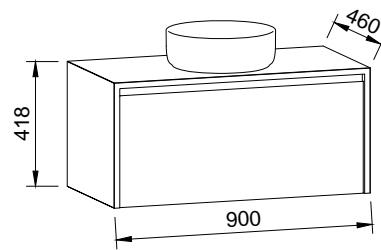

AINSWORTH 900mm

Wall Hung

CABINET WITH	SKU	RRP
20mm SilkSurface Top with White Gloss Above Counter Ceramic Basin	AIN-V-900-C-SSA-W	$3,360
20mm SilkSurface Top with White Gloss Under Counter Ceramic Basin	AIN-V-900-C-SSU-W	$3,360

NOTE: Left and right-hand offsets also available. Order by replacing -C- with -L- or -R- in the relevant SKU.