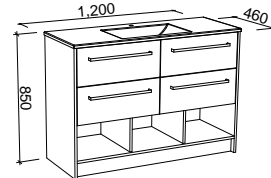

CABINET WITH	SKU	RRP
Alpha Ceramic Top	KAN-V-1200-C-APH-F	$3,291
Regal Mineral Composite Top	KAN-V-1200-C-REG-F	$3,291
Haven Matt Dolomite Top	KAN-V-1200-C-HVN-F	$3,291
20mm SilkSurface Top with White Gloss Above Counter Ceramic Basin	KAN-V-1200-C-SSA-F	$3,884
20mm SilkSurface Top with White Gloss Under Counter Ceramic Basin	KAN-V-1200-C-SSU-F	$3,884
No Top	KAN-VCO-1200-C-X-F	$2,600