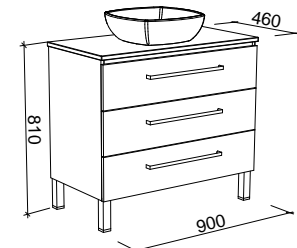

CABINET WITH	SKU	RRP
20mm SilkSurface Top with White Gloss Above Counter Ceramic Basin	ASH-V-900-C-SSA-L	$3,937
No Top	ASH-VCO-900-C-X-L	$2,486