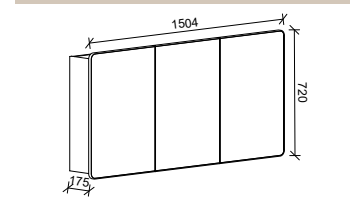

SKU	RRP
SHC-SC-900-D-G	\$1,348

1200mm

SKU	RRP
SHC-SC-1200-3-G	\$1,546

1500mm

SKU	RRP
SHC-SC-1500-3-G	\$1,815

1800mm

SKU	RRP
SHC-SC-1800-4-G	\$2,187

NOTE: -P denotes Platinum range. These shaving cabinets include 'Luxe Graphite' interiors to match Platinum vanities and glass interior shelves as standard. -G denotes standard cabinets and include white interiors. Lighting and powerpoints are not included in shaving cabinet pricing. All mirrors are copper free. Depth on Gold cabinets can be adjusted to a minimum of 120mm for no price change. Refer to pages 222 - 244 for options and pricing. *Please specify hinge side when ordering. †Back of shelf will match side colour unless specified otherwise. **Victoria route standard unless specified otherwise.