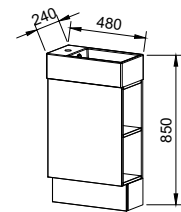

CABINET WITH	SKU	RRP
Liberty Ceramic Top Left-hand Offset	LOT-V-480-L-LIB-F	$856
No Top Left-hand Offset	LOT-VCO-480-L-X-F	$633

Marshall

G GOLD INCLUSIONS