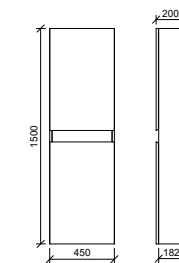

[01.] York Tallboy | YOR-TB-450-W-G | $1,156 Dark Grey Satin Cabinet Please refer to pricelist pages for all available options.

TALLBOYS