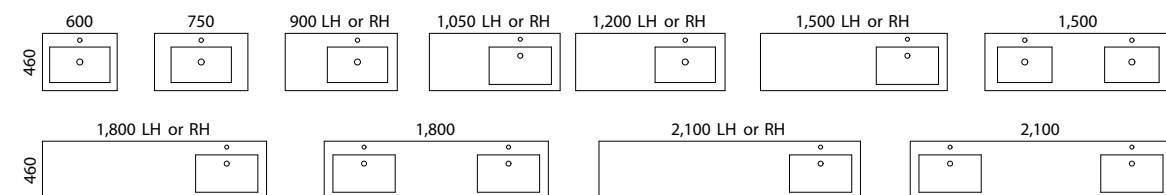

[01.] Dakota Vanity 1500mm | DAK-V-1500-R-SSU-W | $4,956 Olive Satin Cabinet with White Crystal Boulder SilkSurface Top and White Gloss Bodhi Under Counter Mineral Composite Basin | Shown with Mineral Composite Basin Upgrade | UPG-OPT-BASCOLOUR | ADD $152 **[02.] Dakota Vanity 1800mm** | DAK-V-1800-D-SSU-W | $6,267 Perugian Walnut Cabinet with Bianco Pearl SilkSurface Top and White Gloss Oval Under Counter Ceramic Basins | Shown with Under Cabinet Vanity Lighting | LED-L-UNDERCAB-V | ADD $413 **[03.] Dakota Vanity 1800mm** | DAK-V-1800-D-SSU-W | $6,267 Perugian Walnut Cabinet with Bianco Pearl SilkSurface Top and White Gloss Oval Under Counter Ceramic Basins | Shown with Under Cabinet Vanity Lighting | LED-L-UNDERCAB-V | ADD $413 **[04.] Dakota Vanity 900mm** | DAK-V-900-R-SSU-W | $3,577 Coastal Oak Cabinet with Blanca Granite SilkSurface Top and White Gloss Oval Under Counter Ceramic Basin | Shown with Under Cabinet Vanity Lighting | LED-L-UNDERCAB-V | ADD $413 **Please refer to pricelist pages for all available options.**