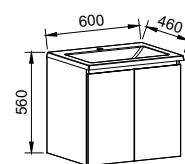

CARLO 600mm

Wall Hung

CABINET WITH	SKU	RRP
Regal Mineral Composite Top	CAR-V-600-C-REG-W	$1,549
Alpha Ceramic Top	CAR-V-600-C-APH-W	$1,549
Grand Mineral Composite Top	CAR-V-600-C-GND-W	$1,764
No Top	CAR-VCO-600-C-X-W	$1,085

Floor Standing