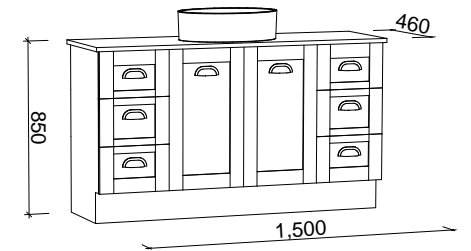

CABINET WITH	SKU	RRP
Alpha Ceramic Top	VIC-V-1500-C-APH-F	$3,888
20mm SilkSurface Top with White Gloss Above Counter Ceramic Basin	VIC-V-1500-C-SSA-F	$4,191
20mm SilkSurface Top with White Gloss Under Counter Ceramic Basin	VIC-V-1500-C-SSU-F	$4,191
60mm SilkSurface Freedom Top with White Gloss Above Counter Ceramic Basin	VIC-V-1500-C-FRA-F	$4,656
60mm SilkSurface Freedom Top with White Gloss Under Counter Ceramic Basin	VIC-V-1500-C-FRU-F	$4,656
No Top	VIC-VCO-1500-C-X-F	$3,177