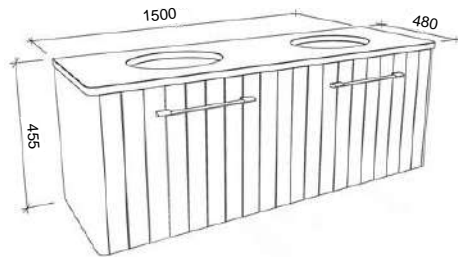

SABA 1500mm DOUBLE BOWL

Wall Hung

CABINET WITH	SKU	RRP
20mm SilkSurface Top with White Gloss Above Counter Ceramic Basins	SAB-V-1500-D-SSA-W	$3,773
20mm SilkSurface Top with White Gloss Under Counter Ceramic Basins	SAB-V-1500-D-SSU-W	$4,355
No Top	SAB-VCO-1500-D-X-W	$2,032