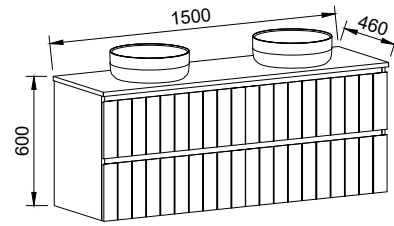

Henley

G GOLD INCLUSIONS

HENLEY 1500mm DOUBLE BOWL

Wall Hung

CABINET WITH	SKU	RRP
20mm SilkSurface Top with White Gloss Above Counter Ceramic Basins	HEN-V-1500-D-SSA-W	$5,295
20mm SilkSurface Top with White Gloss Under Counter Ceramic Basins	HEN-V-1500-D-SSU-W	$5,295
No Top	HEN-VCO-1500-D-X-W	$3,231

Floor Standing