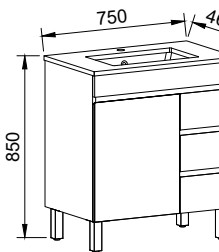

CABINET WITH	SKU	RRP
Classic Mineral Composite Top	BAR-V-750-C-CLA-L	$1,999
Regal Mineral Composite Top	BAR-V-750-C-REG-L	$2,025
Alpha Ceramic Top	BAR-V-750-C-APH-L	$2,025
Haven Matt Dolomite Top	BAR-V-750-C-HVN-L	$2,025
Grand Mineral Composite Top	BAR-V-750-C-GND-L	$2,223
20mm SilkSurface Top with White Gloss Above Counter Ceramic Basin	BAR-V-750-C-SSA-L	$2,479
20mm SilkSurface Top with White Gloss Under Counter Ceramic Basin	BAR-V-750-C-SSU-L	$2,479
No Top	BAR-VCO-750-C-X-L	$1,565

NOTE: Only handles shorter than 250mm are available on the Bargo.