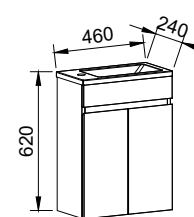

ENSUITE 460mm

Wall Hung

CABINET WITH	SKU	RRP
Ensuite Mineral Composite Top Left-hand Offset	ENS-V-460-L-ENS-W	$952
No Top Left-hand Offset	ENS-VCO-460-L-X-W	$720

Floor Standing