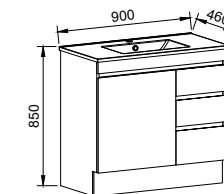

CABINET WITH	SKU	RRP
Alpha Ceramic Top	IND-V-900-C-APH-F	$1,531
No Top	IND-VCO-900-C-X-F	$1,301