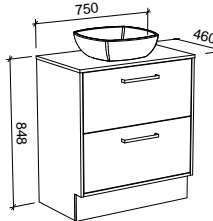

Floor Standing

CABINET WITH	SKU	RRP	CABINET WITH	SKU	RRP
18mm Laminate Top with White Gloss Ceramic Above Counter Basin	DEL-V-750-C-LMA-W	$1,530	18mm Laminate Top with White Gloss Ceramic Above Counter Basin	DEL-V-750-C-LMA-F	$1,905
No Top	DEL-VCO-750-C-X-W	$950	No Top	DEL-VCO-750-C-X-F	$1,326

NOTE: Laminate tops for the Delaware will always be a matt finish, and may vary to the cabinet finish.

Delaware

G GOLD INCLUSIONS