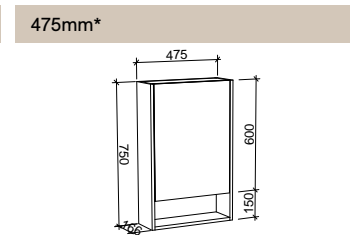

SANREMO†

SKU	RRP
SAN-SC-475-S-G	$718
SAN-SC-475-S-P	$815