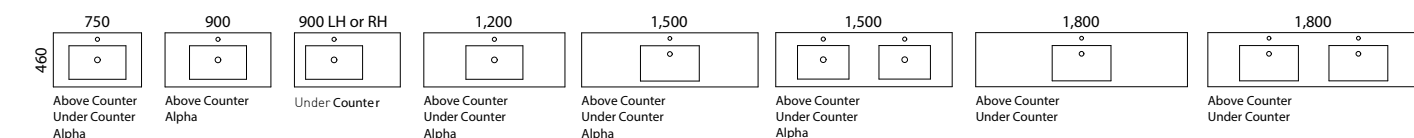

04. Classic Route

05. Washboard Route

[01.] Victoria Vanity 900mm | VIC-V-900-C-SSA-W | $2,505 White Satin Cabinet with Bronzite SilkSurface Top and White Gloss Allure Ceramic Basin **[02.] Victoria Vanity 1200mm** | VIC-V-1200-C-FRA-W | $3,221 White Satin Cabinet with Carrara Freedom SilkSurface Top and White Gloss Radius Inset Ceramic Basin | Shown with Under Cabinet Vanity Lighting | LED-L-UNDERCAB-V | ADD $413 **[03.] Victoria Vanity 1800mm** | VIC-V-1800-D-SSA-F | $4,279 Grey Beige Satin Cabinet with Blanca Granite SilkSurface Top and Bonnie White Matt Ceramic Basins | Shown with Basin Colour Upgrade | UPG-OPT-BASCOLOUR | ADD $152 per basin **[04.] Victoria Vanity 1500mm** | VIC-V-1500-C-SSU-W | $3,663 Olive Satin Cabinet with Star Dust SilkSurface Top and White Gloss Bodhi Under Counter Mineral Composite Basin | Shown with Mineral Composite Basin Upgrade | UPG-OPT-BASCOLOUR | ADD $152 **[05.] Victoria Vanity 1200mm** | VIC-V-1200-C-SSA-W | $2,970 Light Pistachio Satin Cabinet with Arctic White SilkSurface Top and White Gloss Florent Ceramic Basin **Please refer to pricelist pages for all available options.**

*Selected sizes. See page 232 for Vanity Top Collection.