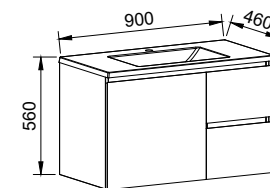

CARLO 900mm

Wall Hung