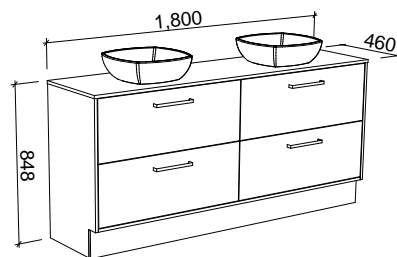

CABINET WITH	SKU	RRP
18mm Laminate Top with White Gloss Ceramic Above Counter Basins	DEL-V-1800-D-LMA-F	$3,709
No Top	DEL-VCO-1800-D-X-F	$2,544

NOTE: Laminate tops for the Delaware will always be a matt finish, and may vary to the cabinet finish.

Eadie

S SILVER INCLUSIONS