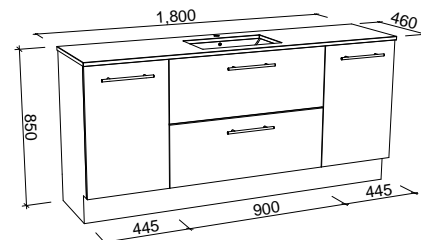

Floor Standing

CABINET WITH	SKU	RRP
20mm SilkSurface Top with White Gloss Above Counter Ceramic Basin	MAR-V-1800-C-SSA-W	$3,920
20mm SilkSurface Top with White Gloss Under Counter Ceramic Basin	MAR-V-1800-C-SSU-W	$3,920
No Top	MAR-VCO-1800-C-X-W	$2,209

CABINET WITH	SKU	RRP
20mm SilkSurface Top with White Gloss Above Counter Ceramic Basin	MAR-V-1800-C-SSA-F	$4,058
20mm SilkSurface Top with White Gloss Under Counter Ceramic Basin	MAR-V-1800-C-SSU-F	$4,058
No Top	MAR-VCO-1800-C-X-F	$2,359

NOTE: Only handles shorter than 400mm are available.

Marshall

G GOLD INCLUSIONS