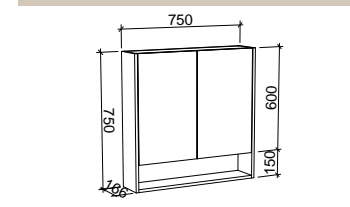

750mm

SKU	RRP
SAN-SC-750-D-G	$983
SAN-SC-750-D-P	$1,109