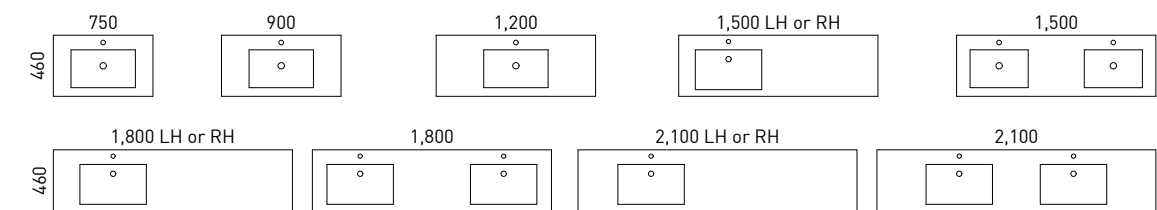

[01.] Taylor Vanity 750mm | TAY-V-750-C-SSA-W | $1,910 Calm Oak Cabinet with Calcutta Snow SilkSurface Top and White Gloss Lorenzo Inset Ceramic Basin **[02.] Taylor Vanity 1200mm** | TAY-V-1200-C-SSA-W | $2,786 Emerald Green Satin Cabinet with Luminice SilkSurface Top and White Gloss Enchant Ceramic Basin **[03.] Taylor Vanity 1800mm** | TAY-V-1800-D-SSA-W | $3,864 Classic Oak Cabinet with Calcutta Snow SilkSurface Top and White Gloss Allure Ceramic Basins **Please refer to pricelist pages for all available options.**