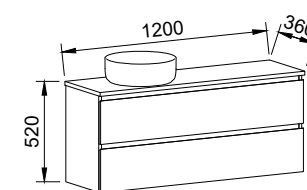

BILLIE 1200mm OFFSET BOWL

Wall Hung

CABINET WITH	SKU	RRP
20mm SilkSurface Top with White Gloss Above Counter Ceramic Basin Left-hand Offset	BIL-V-1200-L-SSA-W	$2,926
20mm SilkSurface Top with White Gloss Under Counter Ceramic Basin Left-hand Offset	BIL-V-1200-L-SSU-W	$2,926
No Top Left-hand Offset	BIL-VCO-1200-L-X-W	$1,597

NOTE: Right-hand offset also available. Order by replacing -L- with -R- in the relevant SKU. Centre bowl available on request.