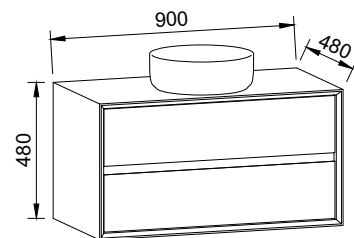

EMBRACE 900mm

Wall Hung

CABINET WITH	SKU	RRP
20mm SilkSurface Top with White Gloss Above Counter Ceramic Basin	EMB-V-900-C-SSA-W	$4,521