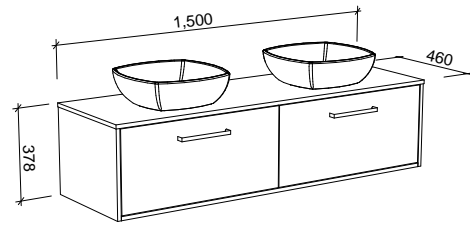

Delaware

G GOLD INCLUSIONS

DELAWARE 1500mm DOUBLE BOWL

Wall Hung

CABINET WITH	SKU	RRP
18mm Laminate Top with White Gloss Ceramic Above Counter Basins	DEL-V-1500-D-LMA-W	$2,762
No Top	DEL-VCO-1500-D-X-W	$1,691

Floor Standing