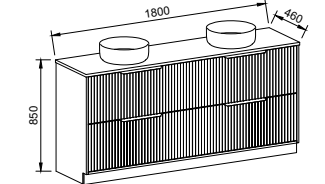

CABINET WITH	SKU	RRP
20mm SilkSurface Top with White Gloss Above Counter Ceramic Basins	ELW-V-1800-D-SSA-F	$5,802
20mm SilkSurface Top with White Gloss Under Counter Ceramic Basins	ELW-V-1800-D-SSU-F	$5,960
No Top	ELW-VCO-1800-D-X-F	$4,347