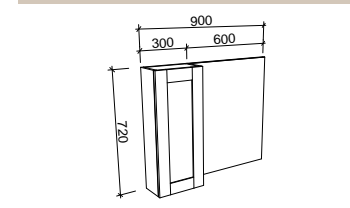

VICTORIA**

900mm Offset

SKU	RRP
VIC-SC-900-L-G	$1,183
VIC-SC-900-L-P	$1,220