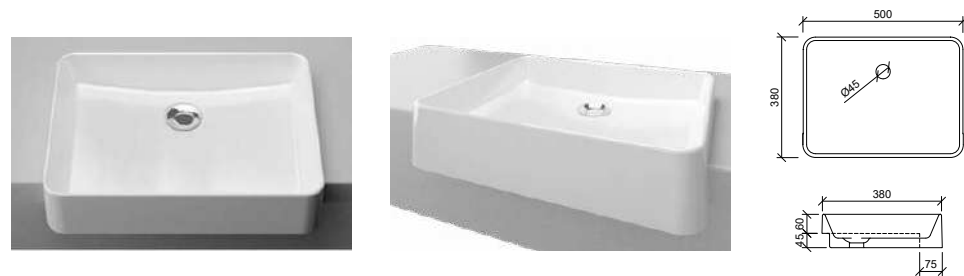

NOTE: Wastes not included for Ceramic and Mineral Composite basins. Ceramic and Stainless Steel wastes available as separate purchase. White gloss ceramic basins (-S) included in package price. Mineral Composite, Stainless Steel, matt and coloured basins (-U) will incur an additional charge. While the colours in this brochure are to the highest standard in printing, it should only be used as an indication of actual product design. *Suitable for small space vanities.