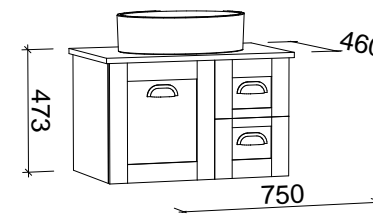

Victoria

G GOLD INCLUSIONS

VICTORIA 750mm

Wall Hung

CABINET WITH	SKU	RRP
Alpha Ceramic Top	VIC-V-750-C-APH-W	\$1,983
20mm SilkSurface Top with White Gloss Above Counter Ceramic Basin	VIC-V-750-C-SSA-W	\$2,321
20mm SilkSurface Top with White Gloss Under Counter Ceramic Basin (2x doors only)	VIC-V-750-C-SSU-W	\$2,321
60mm SilkSurface Freedom Top with White Gloss Above Counter Ceramic Basin	VIC-V-750-C-FRA-W	\$2,484
60mm SilkSurface Freedom Top with White Gloss Under Counter Ceramic Basin	VIC-V-750-C-FRU-W	\$2,484
No Top	VIC-VCO-750-C-X-W	\$1,869
No Top (2x doors only)	VICU-VCO-750-C-X-W	\$1,869