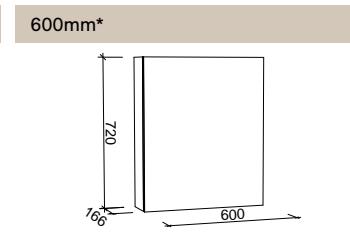

SKU	RRP
TEN-SC-600-S-G	$740
TEN-SC-600-S-P	$864