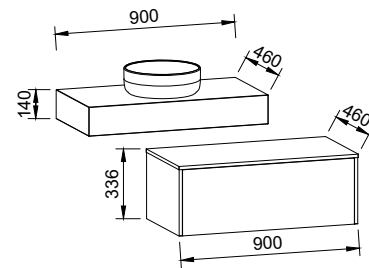

MILAN 900mm

Wall Hung

CABINET WITH	SKU	RRP
Complete Unit Including White Gloss Ceramic Above Counter Basin, Laminate Slab Top and Cabinet	MIL-V-900-C-LMA-W	$3,172
Complete Unit Including White Gloss Ceramic Above Counter Basin, SilkSurface Top and Cabinet	MIL-V-900-C-BAA-W	$3,318
Wall Hung Cabinet Only	MIL-VCO-900-C-X-W	$1,710
Laminated Slab Top and Basin Only 900 x 460 x 140 with mounting brackets Incl. White Gloss Ceramic Above Counter Basin	LMA-ST-900-140-460-C	$1,783
SilkSurface Top and Basin Only 900 x 460 x 140 with mounting brackets Incl. White Gloss Ceramic Above Counter Basin	BAA-ST-900-140-460-C	$1,724

NOTE: For Milan - Tops not available in painted finishes. Standard woodgrain finishes available in matt laminate only on floating top. Storage cabinet available in all colours with push-to-open as standard. Handles available on request, fingerpull not available. Bailey tops are SilkSurface tops exclusive to Milan vanities.