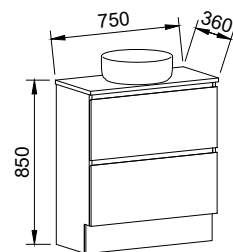

Floor Standing

CABINET WITH	SKU	RRP
20mm SilkSurface Top with White Gloss Above Counter Ceramic Basin	BIL-V-750-C-SSA-F	$2,466
20mm SilkSurface Top with White Gloss Under Counter Ceramic Basin	BIL-V-750-C-SSU-F	$2,466
No Top	BIL-VCO-750-C-X-F	$1,548

NOTE: See pages 235 - 244 for selected small space basins for the Billie.

Billie

G GOLD INCLUSIONS