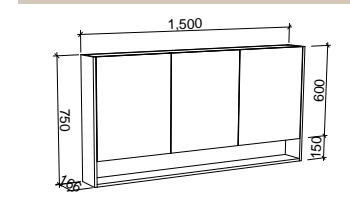

1500mm*

SKU	RRP
SAN-SC-1500-3-G	$1,434
SAN-SC-1500-3-P	$1,558