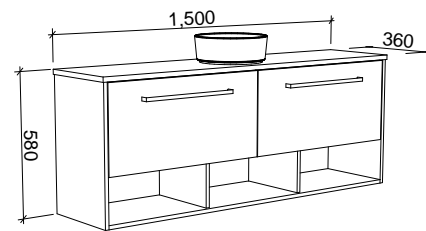

Karlie

G GOLD INCLUSIONS

KARLIE 1500mm CENTRE BOWL

Wall Hung

CABINET WITH	SKU	RRP
20mm SilkSurface Top with White Gloss Above Counter Ceramic Basin	KAR-V-1500-C-SSA-W	\$3,842
20mm SilkSurface Top with White Gloss Ceramic Under Counter Basin	KAR-V-1500-C-SSU-W	\$3,842
No Top	KAR-VCO-1500-C-X-W	\$2,117