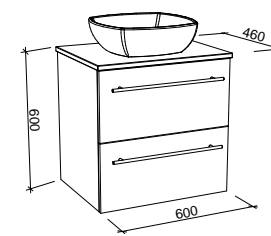

OXBOW 600mm

Wall Hung