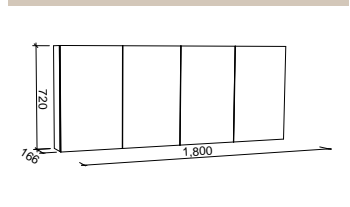

1800mm

SKU	RRP
TEN-SC-1800-4-G	$1,519
TEN-SC-1800-4-P	$1,643

NOTE: 4 door option also available. Order by replacing -3- with -4- in the relevant SKU.