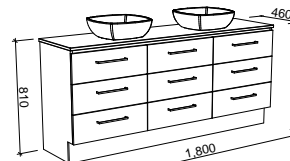

ASHTON 1800mm DOUBLE BOWL

Wall Hung

CABINET WITH	SKU	RRP
20mm SilkSurface Top with White Gloss Above Counter Ceramic Basins	ASH-V-1800-D-SSA-W	\$5,633
No Top	ASH-VCO-1800-D-X-W	\$3,102

Floor Standing

CABINET WITH	SKU	RRP
20mm SilkSurface Top with White Gloss Above Counter Ceramic Basins	ASH-V-1800-D-SSA-F	\$6,588
No Top	ASH-VCO-1800-D-X-F	\$3,974