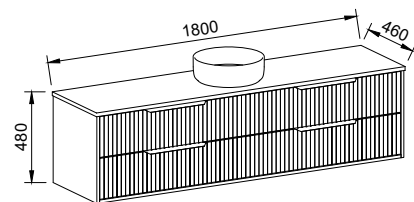

EMMETT 1800mm CENTRE BOWL

Wall Hung

CABINET WITH	SKU	RRP
20mm SilkSurface Top with White Gloss Above Counter Ceramic Basin	EMM-V-1800-C-SSA-W	$4,478
No Top	EMM-VCO-1800-C-X-W	$3,184

Floor Standing