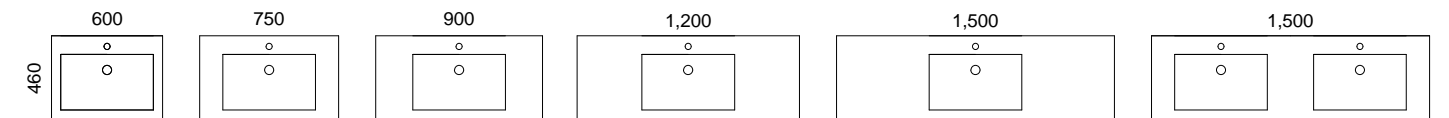

[01.] Ainsworth Vanity 1500mm | AIN-V-1500-D-SSA-W | $4,436 White Satin Cabinet with Sandora SilkSurface Top and White Gloss Corrida Inset Mineral Composite Basins | Shown with Mineral Composite Basin Upgrade | UPG-OPT-BASCOLOUR | ADD $152 per basin | Shown with Apollo Route Cabinet Front Upgrade | ROU-OPT-APOLLO | ADD $186 per drawer | Shown with Under Cabinet Vanity Lighting | LED-L-UNDERCAB-V | ADD $413 **[02.] Ainsworth Vanity 750mm** | AIN-V-750-C-SSA-W | $2,917 Light Grey Satin Cabinet with Grigio Stone SilkSurface Top and Black Matt Feather Ceramic Basin | Shown with Basin Colour Upgrade | UPG-OPT-BASCOLOUR | ADD $152 **[03.] Ainsworth Vanity 1500mm** | AIN-V-1500-D-SSA-W | $4,436 Tassie Oak Cabinet with Arctic White SilkSurface Top and White Gloss Myrtle Ceramic Basins **[04.] Ainsworth Vanity 1200mm** | AIN-V-1200-C-SSA-W | $3,525 Florentine Walnut Cabinet with Lapis Salt SilkSurface Top and White Gloss Addison Inset Ceramic Basin **Please refer to pricelist pages for all available options.**