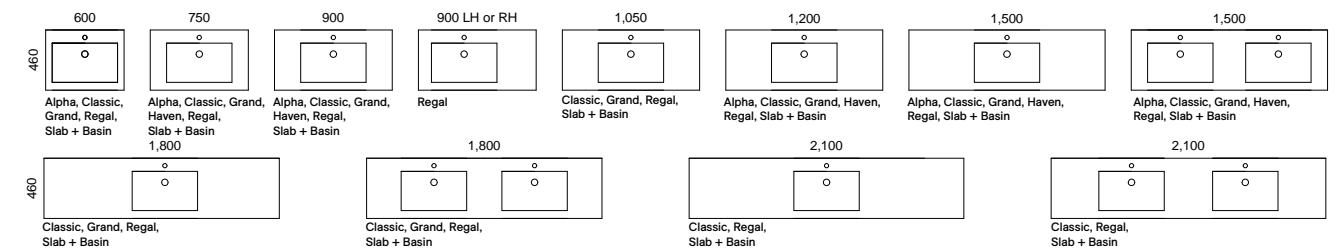

Available in wall hung, floor standing, and on legs.

- Top options include:
 - 20mm SilkSurface slab top with above counter basin/s

[01.] Ashton Vanity 900mm | ASH-V-900-C-SSA-W | \$3,329 Bayleaf Cabinet with Stratiss SilkSurface Top and White Gloss Iconic 420 Ceramic Basin **[02.] Ashton Vanity 1200mm** | ASH-V-1200-C-SSA-W | \$3,955 White Satin Cabinet with Bianco Pearl SilkSurface Top and White Gloss Myrtle Ceramic Basin | Shown with Under Cabinet Lighting | LED-L-UNDERCAB-V | ADD \$413 **[03.] Ashton Vanity 1800mm** | ASH-V-1800-D-SSA-W | \$5,633 Florentine Walnut Cabinet with Arctic White SilkSurface Top and White Gloss Enchant Ceramic Basins **[04.] Ashton Vanity 900mm** | ASH-V-900-C-SSA-W | \$3,329 Perugian Walnut Cabinet with Calcutta Snow SilkSurface Top and White Gloss Radius Inset Ceramic Basin | Shown with Under Cabinet Lighting | LED-L-UNDERCAB-V | ADD \$413 **Please refer to pricelist pages for all available options.**

Bargo

G GOLD INCLUSIONS

The Bargo vanity is a perfect blend of form and function, featuring a sleek fascia panel that adds a touch of elegance to its overall design. It features a door and drawer combination that offers an array of storage options, allowing you to keep your space organised and clutter-free.

Available in wall hung, floor standing and on legs

- Top options include:
 - 20mm integrated tops - Alpha*, Classic* Regal* or Haven*
 - 70mm integrated top - Grand*
 - 20mm SilkSurface slab top with above or under counter basin/s