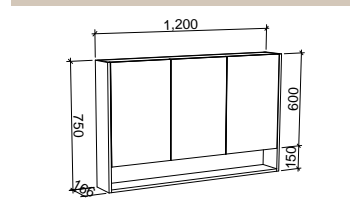

1200mm

SKU	RRP
SAN-SC-1200-3-G	$1,311
SAN-SC-1200-3-P	$1,436