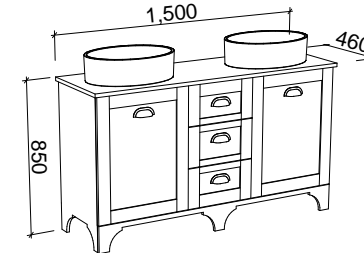

Windsor

G GOLD INCLUSIONS

WINDSOR 1500mm DOUBLE BOWL

Floor Standing

CABINET WITH	SKU	RRP
Alpha Ceramic Top	WIN-V-1500-D-APH-F	\$3,699
20mm SilkSurface Top with White Gloss Above Counter Ceramic Basins	WIN-V-1500-D-SSA-F	\$4,372
20mm SilkSurface Top with White Gloss Under Counter Ceramic Basins	WIN-V-1500-D-SSU-F	\$4,372
60mm SilkSurface Freedom Top with White Gloss Above Counter Ceramic Basins	WIN-V-1500-D-FRA-F	\$4,853
60mm SilkSurface Freedom Top with White Gloss Under Counter Ceramic Basins	WIN-V-1500-D-FRU-F	\$4,853
No Top	WIN-VCO-1500-D-X-F	\$3,261