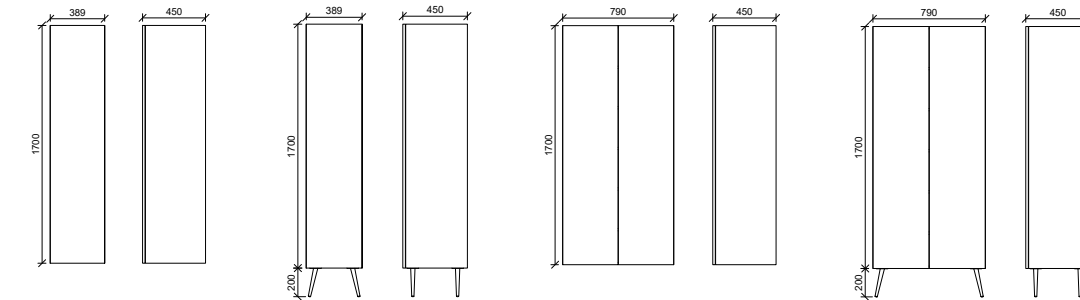

[01.] Sutherland House Tallboy | SHC-TB-400-L-G | $2,094 Light Pistachio Satin Cabinet [02.] Sutherland House Tallboy | SHC-TB-400-W-G | $1,942 Navy Blue Satin Cabinet | Shown with Push-to-Open Upgrade | UPG-OPT-DOOR-PTO | ADD $61 per door Please refer to pricelist pages for all available options.

TALLBOYS