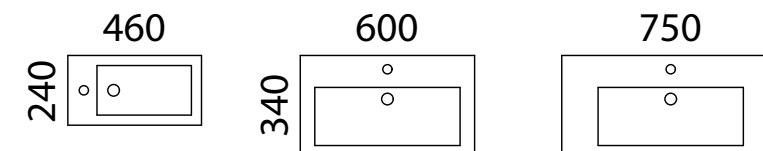

[01.] Ensuite Vanity 460mm | ENS-V-460-L-ENS-W | $952 Boston Oak Cabinet with Ensuite Mineral Composite Top [02.] Ensuite Vanity 750mm | ENS-V-750-C-ENS-F | $1,600 White Satin Cabinet with Ensuite Mineral Composite Top **Please refer to pricelist pages for all available options.**