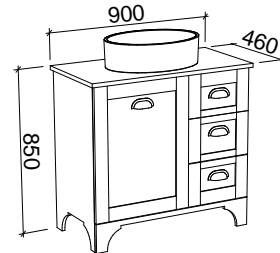

WINDSOR 900mm

Floor Standing

CABINET WITH	SKU	RRP
Alpha Ceramic Top	WIN-V-900-C-APH-F	$2,738
20mm SilkSurface Top with White Gloss Above Counter Ceramic Basin	WIN-V-900-C-SSA-F	$3,041
20mm SilkSurface Top with White Gloss Under Counter Ceramic Basin Left-hand Offset	WIN-V-900-L-SSU-F	$3,041
60mm SilkSurface Freedom Top with White Gloss Above Counter Ceramic Basin	WIN-V-900-C-FRA-F	$3,289
60mm SilkSurface Freedom Top with White Gloss Under Counter Ceramic Basin	WIN-V-900-C-FRU-F	$3,289
No Top	WIN-VCO-900-C-X-F	$2,334

NOTE: Under Counter basin must be offset. Right-hand offset also available. Order by replacing **-L-** with **-R-** in the relevant SKU.