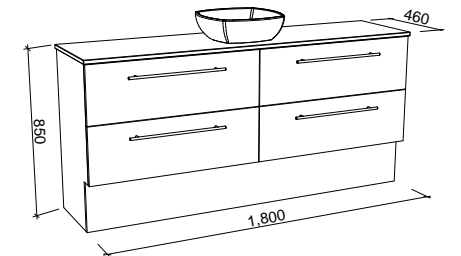

CABINET WITH	SKU	RRP
20mm SilkSurface Top with White Gloss Above Counter Ceramic Basin	OXB-V-1800-C-SSA-F	$4,823
20mm SilkSurface Top with White Gloss Under Counter Ceramic Basin	OXB-V-1800-C-SSU-F	$4,823
No Top	OXB-VCO-1800-C-X-F	$3,044