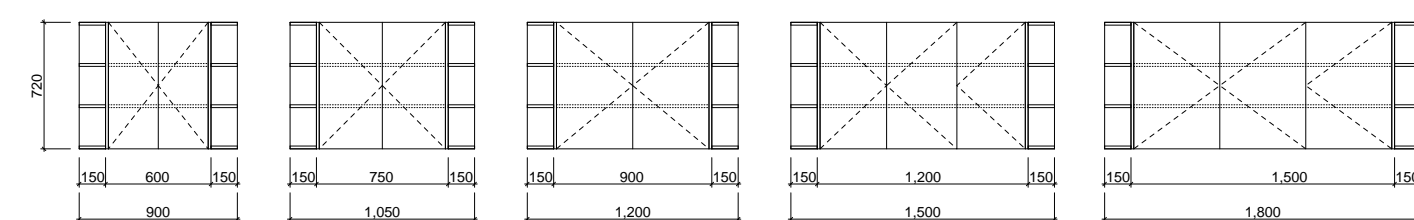

All cabinets 166mm deep.

[01.] Boston Shaving Cabinet 1500mm | BOS-SC-1500-3-G | $1,551 Dark Grey Satin Cabinet | Shown with Under Shaving Cabinet Lighting | LED-L-UNDERCAB-S-R | ADD $413 Please refer to pricelist pages for all available options.