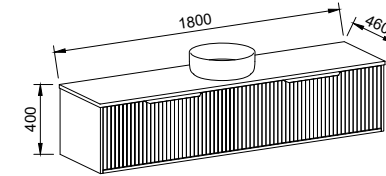

ELWOOD 1800mm CENTRE BOWL

Wall Hung

CABINET WITH	SKU	RRP
20mm SilkSurface Top with White Gloss Above Counter Ceramic Basin	ELW-V-1800-C-SSA-W	$3,788
20mm SilkSurface Top with White Gloss Under Counter Ceramic Basin	ELW-V-1800-C-SSU-W	$3,946
No Top	ELW-VCO-1800-C-X-W	$1,949

Floor Standing