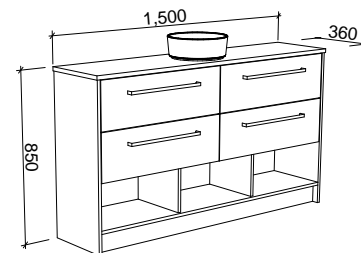

CABINET WITH	SKU	RRP
20mm SilkSurface Top with White Gloss Above Counter Ceramic Basin	KAR-V-1500-C-SSA-F	$4,804
20mm SilkSurface Top with White Gloss Ceramic Under Counter Basin	KAR-V-1500-C-SSU-F	$4,804
No Top	KAR-VCO-1500-C-X-F	$3,136

Floor Standing