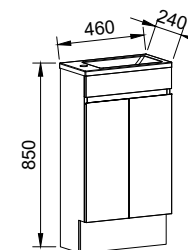

CABINET WITH	SKU	RRP
Ensuite Mineral Composite Top Left-hand Offset	ENS-V-460-L-ENS-F	$1,023
No Top Left-hand Offset	ENS-VCO-460-L-X-F	$794

On Legs