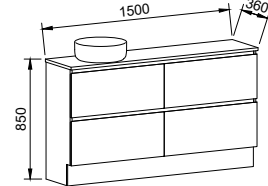

CABINET WITH	SKU	RRP
20mm SilkSurface Top with White Gloss Above Counter Ceramic Basin Left-hand Offset	BIL-V-1500-L-SSA-F	$4,089
20mm SilkSurface Top with White Gloss Under Counter Ceramic Basin Left-hand Offset	BIL-V-1500-L-SSU-F	$4,089
No Top Left-hand Offset	BIL-VCO-1500-L-X-F	$2,360