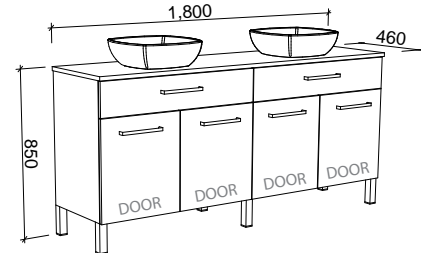

CABINET WITH	SKU	RRP
20mm SilkSurface Top with White Gloss Above Counter Ceramic Basins	TAY-V-1800-D-SSA-L	$4,431
No Top	TAY-VCO-1800-D-X-L	$2,205