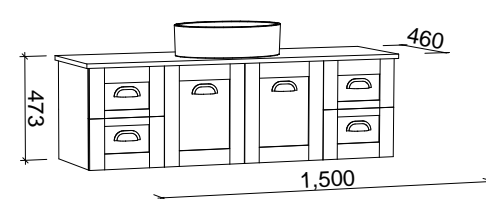

Victoria

G GOLD INCLUSIONS

VICTORIA 1500mm CENTRE BOWL

Wall Hung

CABINET WITH	SKU	RRP
Alpha Ceramic Top	VIC-V-1500-C-APH-W	\$3,359
20mm SilkSurface Top with White Gloss Above Counter Ceramic Basin	VIC-V-1500-C-SSA-W	\$3,663
20mm SilkSurface Top with White Gloss Under Counter Ceramic Basin	VIC-V-1500-C-SSU-W	\$3,663
60mm SilkSurface Freedom Top with White Gloss Above Counter Ceramic Basin	VIC-V-1500-C-FRA-W	\$4,127
60mm SilkSurface Freedom Top with White Gloss Under Counter Ceramic Basin	VIC-V-1500-C-FRU-W	\$4,127
No Top	VIC-VCO-1500-C-X-W	\$2,767