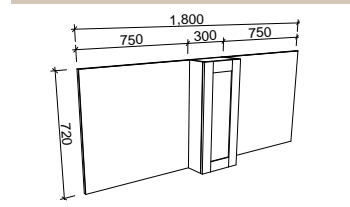

1800mm Double

SKU	RRP
VIC-SC-1800-D-G	$1,646
VIC-SC-1800-D-P	$1,686

See page 98 for route options available on the Victoria Shaver.

PRICELIST