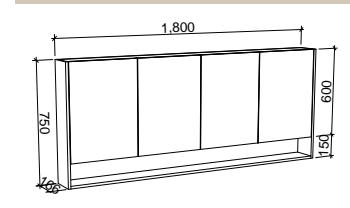

1800mm

SKU	RRP
SAN-SC-1800-4-G	$1,551
SAN-SC-1800-4-P	$1,675