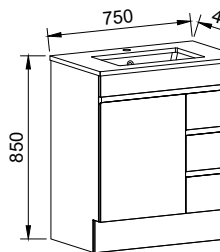

CABINET WITH	SKU	RRP
Classic Mineral Composite Top	BAR-V-750-C-CLA-F	$1,913
Regal Mineral Composite Top	BAR-V-750-C-REG-F	$1,938
Alpha Ceramic Top	BAR-V-750-C-APH-F	$1,938
Haven Matt Dolomite Top	BAR-V-750-C-HVN-F	$1,938
Grand Mineral Composite Top	BAR-V-750-C-GND-F	$2,133
20mm SilkSurface Top with White Gloss Above Counter Ceramic Basin	BAR-V-750-C-SSA-F	$2,393
20mm SilkSurface Top with White Gloss Under Counter Ceramic Basin	BAR-V-750-C-SSU-F	$2,393
No Top	BAR-VCO-750-C-X-F	$1,474

On Legs