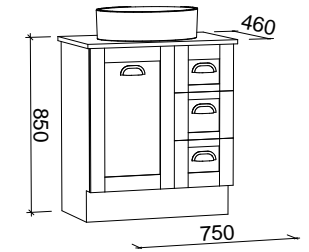

CABINET WITH	SKU	RRP
Alpha Ceramic Top	VIC-V-750-C-APH-F	$2,209
20mm SilkSurface Top with White Gloss Above Counter Ceramic Basin	VIC-V-750-C-SSA-F	$2,667
20mm SilkSurface Top with White Gloss Under Counter Ceramic Basin (2x doors only)	VIC-V-750-C-SSU-F	$2,667
60mm SilkSurface Freedom Top with White Gloss Above Counter Ceramic Basin	VIC-V-750-C-FRA-F	$2,830
60mm SilkSurface Freedom Top with White Gloss Under Counter Ceramic Basin	VIC-V-750-C-FRU-F	$2,830
No Top	VIC-VCO-750-C-X-F	$2,096
No Top (2x doors only)	VICU-VCO-750-C-X-F	$2,096