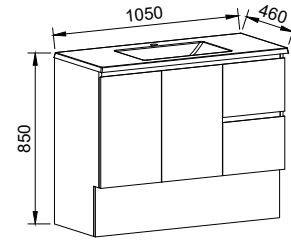

CABINET WITH	SKU	RRP
Regal Mineral Composite Top	CAR-V-1050-C-REG-F	$2,390
Grand Mineral Composite Top	CAR-V-1050-C-GND-F	$2,660
No Top	CAR-VCO-1050-C-X-F	$1,786

Floor Standing