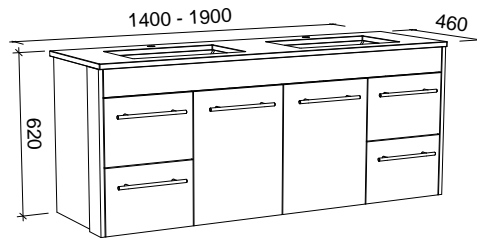

CABINET WITH	SKU	RRP
20mm SilkSurface Top with White Gloss Above Counter Ceramic Basin	WTW-V-1900-C-SSA-W	$4,539
20mm SilkSurface Top with White Gloss Under Counter Ceramic Basin	WTW-V-1900-C-SSU-W	$4,539
No Top	WTW-VCO-1900-C-X-W	$2,683

CABINET WITH	SKU	RRP
20mm SilkSurface Top with White Gloss Above Counter Ceramic Basin	WTW-V-1900-C-SSA-F	$5,021
20mm SilkSurface Top with White Gloss Under Counter Ceramic Basin	WTW-V-1900-C-SSU-F	$5,021
No Top	WTW-VCO-1900-C-X-F	$3,168

WALL TO WALL 1401mm - 1900mm DOUBLE BOWL (Nominate the exact size you require when ordering)

Wall Hung