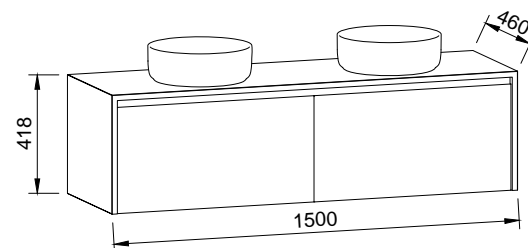

AINSWORTH 1500mm DOUBLE BOWL

Wall Hung

CABINET WITH	SKU	RRP
20mm SilkSurface Top with White Gloss Above Counter Ceramic Basins	AIN-V-1500-D-SSA-W	$4,436
20mm SilkSurface Top with White Gloss Under Counter Ceramic Basins	AIN-V-1500-D-SSU-W	$4,436

Ashton

P PLATINUM INCLUSIONS