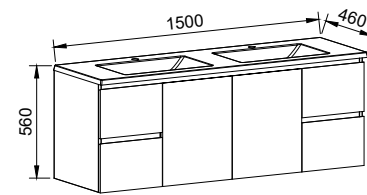

Carlo

G GOLD INCLUSIONS

CARLO 1500mm DOUBLE BOWL

Wall Hung

CABINET WITH	SKU	RRP
Regal Mineral Composite Top	CAR-V-1500-D-REG-W	\$3,518
Alpha Ceramic Top	CAR-V-1500-D-APH-W	\$3,638
Haven Matt Dolomite Top	CAR-V-1500-D-HVN-W	\$3,518
Grand Mineral Composite Top	CAR-V-1500-D-GND-W	\$3,861
No Top	CAR-VCO-1500-D-X-W	\$2,086