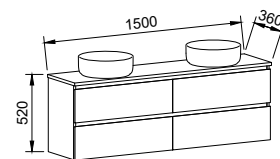

BILLIE 1500mm DOUBLE BOWL

Wall Hung

CABINET WITH	SKU	RRP
20mm SilkSurface Top with White Gloss Above Counter Ceramic Basins	BIL-V-1500-D-SSA-W	$4,089
20mm SilkSurface Top with White Gloss Under Counter Ceramic Basins	BIL-V-1500-D-SSU-W	$4,089
No Top	BIL-VCO-1500-D-X-W	$2,106

Floor Standing