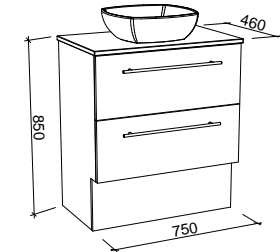

Floor Standing

CABINET WITH	SKU	RRP
20mm SilkSurface Top with White Gloss Above Counter Ceramic Basin	OXB-V-750-C-SSA-W	$2,541
20mm SilkSurface Top with White Gloss Under Counter Ceramic Basin	OXB-V-750-C-SSU-W	$2,541
No Top	OXB-VCO-750-C-X-W	$1,600

CABINET WITH	SKU	RRP
20mm SilkSurface Top with White Gloss Above Counter Ceramic Basin	OXB-V-750-C-SSA-F	$2,702
20mm SilkSurface Top with White Gloss Under Counter Ceramic Basin	OXB-V-750-C-SSU-F	$2,702
No Top	OXB-VCO-750-C-X-F	$1,781