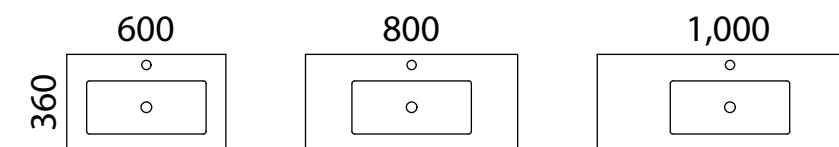

02.

[01.] Florida Ensuite Vanity 800mm | FLOE-V-800-C-URB-L | $1,455 Prime Oak Cabinet with Urban Ceramic Top [02.] Florida Ensuite Vanity 600mm | FLOE-V-600-C-URB-W | $886 Navy Blue Satin Cabinet with Urban Ceramic Top | Shown with Under Cabinet Vanity Lighting | LED-L-UNDERCAB-V | ADD $413 Please refer to pricelist pages for all available options.