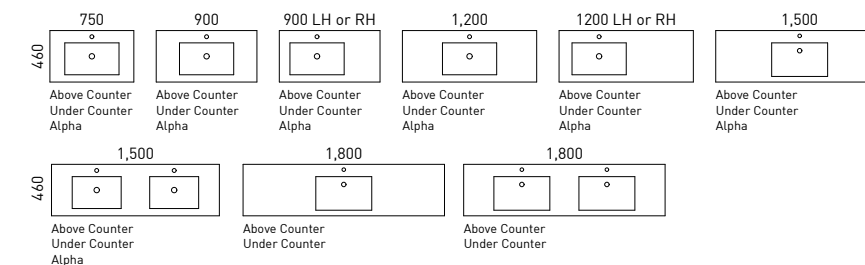

02. Victoria Route

03. Victoria Route

04. Classic Route

05. Victoria Route

[01.] Windsor Vanity 1800mm | WIN-V-1800-D-SSA-F | \$4,574 White Satin Cabinet with Carrara SilkSurface Top and White Gloss Radius Inset Ceramic Basins **[02.] Windsor Vanity 1500mm** | WIN-V-1500-C-FRA-F | \$4,978 Light Grey Satin Cabinet with Arctic White Freedom SilkSurface Top and White Gloss Rome Inset Ceramic Basin **[03.] Windsor Vanity 900mm** | WIN-V-900-C-APH-F | \$2,738 White Satin Cabinet with Alpha Ceramic Top **[04.] Windsor Vanity 1500mm** | WIN-V-1500-D-SSA-F | \$4,372 White Satin Cabinet with Luminance SilkSurface Top and White Gloss Chase Ceramic Basins **[05.] Windsor Vanity 1200mm** | WIN-V-1200-C-SSA-F | \$3,498 Black Satin Cabinet with Arctic White SilkSurface Top and White Gloss Allure Ceramic Basin **Please refer to pricelist pages for all available options.**