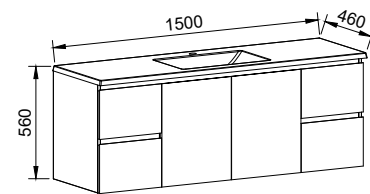

CARLO 1500mm CENTRE BOWL

Wall Hung

CABINET WITH	SKU	RRP
Regal Mineral Composite Top	CAR-V-1500-C-REG-W	$3,251
Alpha Ceramic Top	CAR-V-1500-C-APH-W	$3,348
Haven Matt Dolomite Top	CAR-V-1500-C-HVN-W	$3,251
Grand Mineral Composite Top	CAR-V-1500-C-GND-W	$3,518
No Top	CAR-VCO-1500-C-X-W	$2,086

NOTE: Only handles shorter than 250mm are available on the Carlo.

Floor Standing