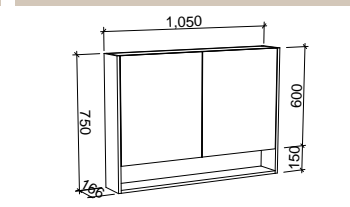

1050mm

SKU	RRP
SAN-SC-1050-D-G	$1,196
SAN-SC-1050-D-P	$1,318