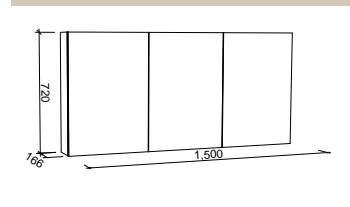

1500mm

SKU	RRP
TEN-SC-1500-3-G	$1,266
TEN-SC-1500-3-P	$1,390