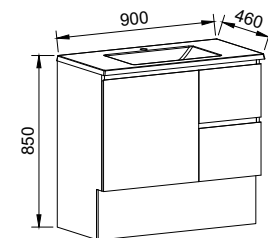

CABINET WITH	SKU	RRP
Regal Mineral Composite Top	CAR-V-900-C-REG-W	$1,926
Alpha Ceramic Top	CAR-V-900-C-APH-W	$1,926
Haven Matt Dolomite Top	CAR-V-900-C-HVN-W	$1,926
Grand Mineral Composite Top	CAR-V-900-C-GND-W	$2,158
No Top	CAR-VCO-900-C-X-W	$1,410

Floor Standing

CABINET WITH	SKU	RRP
Regal Mineral Composite Top	CAR-V-900-C-REG-F	$2,142
Alpha Ceramic Top	CAR-V-900-C-APH-F	$2,142
Haven Matt Dolomite Top	CAR-V-900-C-HVN-F	$2,142
Grand Mineral Composite Top	CAR-V-900-C-GND-F	$2,357
No Top	CAR-VCO-900-C-X-F	$1,606