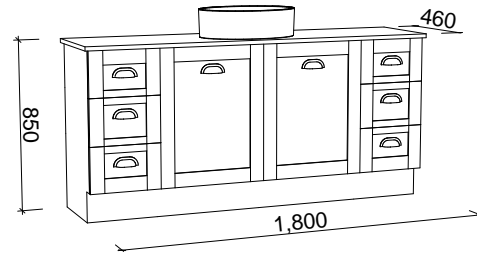

CABINET WITH	SKU	RRP
20mm SilkSurface Top with White Gloss Above Counter Ceramic Basin	VIC-V-1800-C-SSA-F	$4,406
20mm SilkSurface Top with White Gloss Under Counter Ceramic Basin	VIC-V-1800-C-SSU-F	$4,406
60mm SilkSurface Freedom Top with White Gloss Above Counter Ceramic Basin	VIC-V-1800-C-FRA-F	$4,932
60mm SilkSurface Freedom Top with White Gloss Under Counter Ceramic Basin	VIC-V-1800-C-FRU-F	$4,932
No Top	VIC-VCO-1800-C-X-F	$3,774