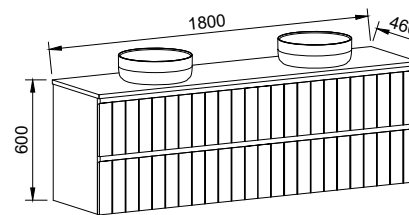

HENLEY 1800mm DOUBLE BOWL

Wall Hung

CABINET WITH	SKU	RRP
20mm SilkSurface Top with White Gloss Above Counter Ceramic Basins	HEN-V-1800-D-SSA-W	$5,458
20mm SilkSurface Top with White Gloss Under Counter Ceramic Basins	HEN-V-1800-D-SSU-W	$5,458
No Top	HEN-VCO-1800-D-X-W	$3,394

Floor Standing