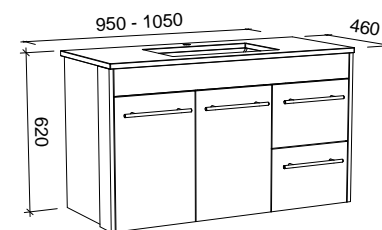

WALL TO WALL 951mm - 1050mm (Nominate the exact size you require when ordering)

Wall Hung

CABINET WITH	SKU	RRP
20mm SilkSurface Top with White Gloss Above Counter Ceramic Basin	WTW-V-1050-C-SSA-W	$2,815
20mm SilkSurface Top with White Gloss Under Counter Ceramic Basin	WTW-V-1050-C-SSU-W	$2,815
No Top	WTW-VCO-1050-C-X-W	$1,569

Floor Standing