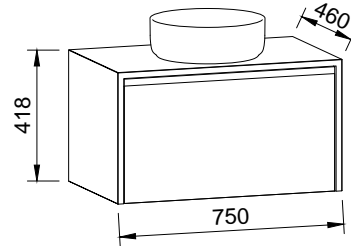

AINSWORTH 750mm

Wall Hung

CABINET WITH	SKU	RRP
20mm SilkSurface Top with White Gloss Above Counter Ceramic Basin	AIN-V-750-C-SSA-W	$2,917
20mm SilkSurface Top with White Gloss Under Counter Ceramic Basin	AIN-V-750-C-SSU-W	$2,917