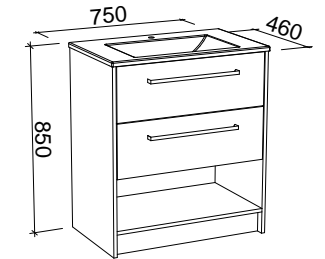

CABINET WITH	SKU	RRP
Alpha Ceramic Top	KAN-V-750-C-APH-F	$2,114
Regal Mineral Composite Top	KAN-V-750-C-REG-F	$2,114
Haven Matt Dolomite Top	KAN-V-750-C-HVN-F	$2,114
20mm SilkSurface Top with White Gloss Above Counter Ceramic Basin	KAN-V-750-C-SSA-F	$2,505
20mm SilkSurface Top with White Gloss Under Counter Ceramic Basin	KAN-V-750-C-SSU-F	$2,505
No Top	KAN-VCO-750-C-X-F	$1,580

Floor Standing