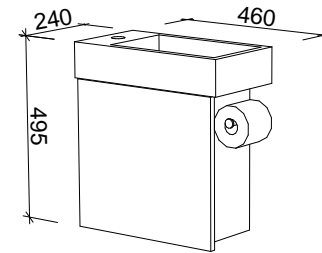

THEO 460mm

Wall Hung

CABINET WITH	SKU	RRP
Opal Mineral Composite Top Left-hand Offset	THE-V-460-L-OPA-W	$745
No Top Left-hand Offset	THE-VCO-460-L-X-W	$448

NOTE: Chrome rail supplied as standard. Black available upon request. Side fingerpull standard unless specified otherwise. Only handles shorter than 350mm are available. Right-hand offset (taphole and hinge on the right) also available. Order by replacing -L- with -R- in the relevant SKU.

Victoria

G GOLD INCLUSIONS