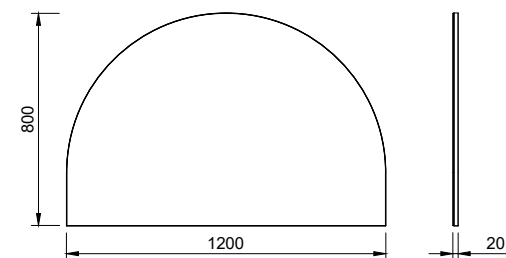

Melody Mirror

Step into modern elegance with the captivating half-moon design of the Melody mirror. Embracing contemporary trends, the mirror's gentle curve and generous surface make it a perfect addition to elevate the aesthetic of your bathroom.

- Easy split batten mounting system
- White satin edging unless specified otherwise

[01.] Melody Mirror 1200mm | MEL-M-1200-800 | $1,127 **[02.] Melody Mirror 1200mm** | MEL-M-1200-800 | $1,127 | Shown with Mirror Lighting Upgrade | LED-L-MIRROR | ADD $413 **[03.] Melody Mirror 1200mm** | MEL-M-1200-800 | $1,127 **Please refer to pricelist pages for all available options.**

Miami Mirror

Upgrade your bathroom with the Miami mirror, a stunning piece that exudes modern elegance. With a range of sizes available, you can select the perfect fit for your space, whether you have a small powder room or a large master bathroom.

- Easy split batten mounting system
- Available in vertical hung upon request (additional charges may apply)