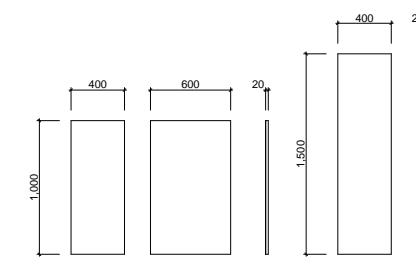

[01.] Jazz Mirror 600mm | JZZ-M-600-1000 | $525 [02.] Jazz Mirror 400mm | JZZ-M-400-1000 | $403 Please refer to pricelist pages for all available options.