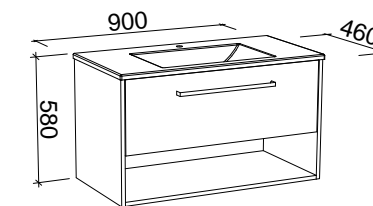

KANSAS 900mm

Wall Hung

CABINET WITH	SKU	RRP
Alpha Ceramic Top	KAN-V-900-C-APH-W	$1,911
Regal Mineral Composite Top	KAN-V-900-C-REG-W	$1,911
Haven Matt Dolomite Top	KAN-V-900-C-HVN-W	$1,911
20mm SilkSurface Top with White Gloss Above Counter Ceramic Basin	KAN-V-900-C-SSA-W	$2,600
20mm SilkSurface Top with White Gloss Under Counter Ceramic Basin	KAN-V-900-C-SSU-W	$2,600
No Top	KAN-VCO-900-C-X-W	$1,333

Floor Standing