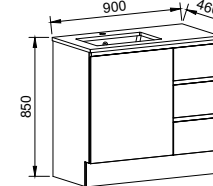

CABINET WITH	SKU	RRP
20mm SilkSurface Top with White Gloss Above Counter Ceramic Basin Left-hand Offset	DAK-V-900-L-SSA-F	$3,887
20mm SilkSurface Top with White Gloss Under Counter Ceramic Basin Left-hand Offset	DAK-V-900-L-SSU-F	$3,887
No Top Left-hand Offset	DAK-VCO-900-L-X-F	$2,096

On Legs