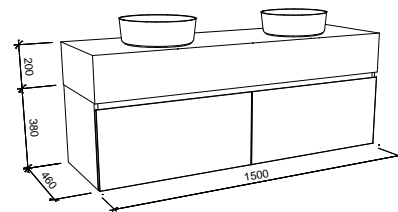

NOTE: Cabinet will stay the same size on the Kingsley, regardless of the top option.

KINGSLEY 1500mm DOUBLE BOWL

Wall Hung

CABINET WITH	SKU	RRP
Alpha Ceramic Top	KIN-V-1500-D-APH-W	\$2,956
Regal Mineral Composite Top	KIN-V-1500-D-REG-W	\$2,835
Stadium Mineral Composite Top	KIN-V-1500-D-STD-W	\$2,835
Haven Matt Dolomite Top	KIN-V-1500-D-HVN-W	\$2,835
20mm SilkSurface Top with Above Counter White Gloss Ceramic Basins	KIN-V-1500-D-SSA-W	\$3,397
20mm SilkSurface Top with Under Counter White Gloss Ceramic Basins	KIN-V-1500-D-SSU-W	\$3,968
60mm SilkSurface Freedom Top with Above Counter White Gloss Ceramic Basins	KIN-V-1500-D-FRA-W	\$3,838
60mm SilkSurface Freedom Top with Under Counter White Gloss Ceramic Basins	KIN-V-1500-D-FRU-W	\$4,337
200mm SilkSurface Box Top with Above Counter White Gloss Ceramic Basins	KIN-V-1500-D-BXA-W	\$4,367
200mm SilkSurface Box Top with Under Counter White Gloss Ceramic Basins	KIN-V-1500-D-BXU-W	\$4,367
No Top	KIN-VCO-1500-D-X-W	\$1,400