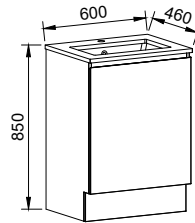

CABINET WITH	SKU	RRP
20mm SilkSurface Top with White Gloss Above Counter Ceramic Basin	DAK-V-600-C-SSA-F	$2,867
20mm SilkSurface Top with White Gloss Under Counter Ceramic Basin	DAK-V-600-C-SSU-F	$2,867
No Top	DAK-VCO-600-C-X-F	$1,665

On Legs