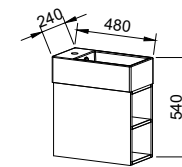

LOTTIE 480mm

Wall Hung

CABINET WITH	SKU	RRP
Liberty Ceramic Top Left-hand Offset	LOT-V-480-L-LIB-W	$807
No Top Left-hand Offset	LOT-VCO-480-L-X-W	$600

NOTE: Side fingerpull standard unless specified otherwise. Only handles shorter than 320mm are available. Right-hand offset (taphole and hinge on the right) also available. Order by replacing -L- with -R- in the relevant SKU.

Floor Standing