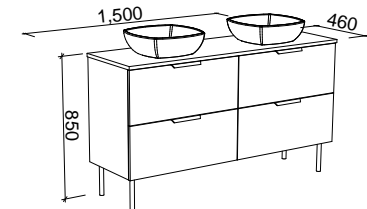

CABINET WITH	SKU	RRP
20mm SilkSurface Top with White Gloss Above Counter Ceramic Basins	SHC-V-1500-D-SSA-L	$5,555
20mm SilkSurface Top with White Gloss Under Counter Ceramic Basins	SHC-V-1500-D-SSU-L	$5,555
No Top	SHC-VCO-1500-D-X-L	$3,427