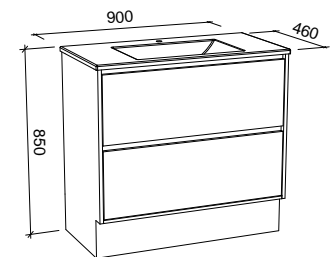

CABINET WITH	SKU	RRP
Alpha Ceramic Top	GRA-V-900-C-APH-F	$2,132
Regal Mineral Composite Top	GRA-V-900-C-REG-F	$2,132
Haven Matt Dolomite Top	GRA-V-900-C-HVN-F	$2,132
20mm SilkSurface Top with White Gloss Above Counter Ceramic Basin	GRA-V-900-C-SSA-F	$2,811
20mm SilkSurface Top with White Gloss Under Counter Ceramic Basin	GRA-V-900-C-SSU-F	$2,811
No Top	GRA-VCO-900-C-X-F	$1,562

Floor Standing