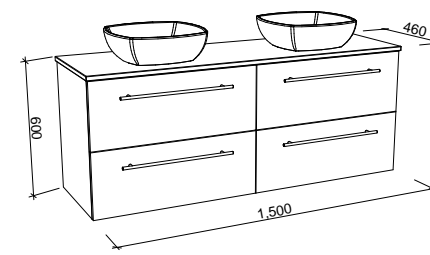

Oxbow

G GOLD INCLUSIONS

OXBOW 1500mm DOUBLE BOWL

Wall Hung

CABINET WITH	SKU	RRP
20mm SilkSurface Top with White Gloss Above Counter Ceramic Basins	OXB-V-1500-D-SSA-W	\$4,855
20mm SilkSurface Top with White Gloss Under Counter Ceramic Basins	OXB-V-1500-D-SSU-W	\$4,855
No Top	OXB-VCO-1500-D-X-W	\$2,798