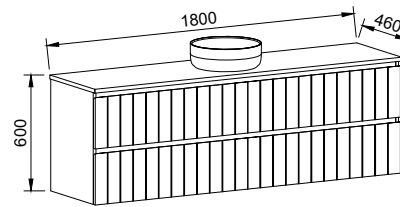

HENLEY 1800mm CENTRE BOWL

Wall Hung

CABINET WITH	SKU	RRP
20mm SilkSurface Top with White Gloss Above Counter Ceramic Basin	HEN-V-1800-C-SSA-W	$4,987
20mm SilkSurface Top with White Gloss Under Counter Ceramic Basin	HEN-V-1800-C-SSU-W	$4,987
No Top	HEN-VCO-1800-C-X-W	$3,200

Floor Standing