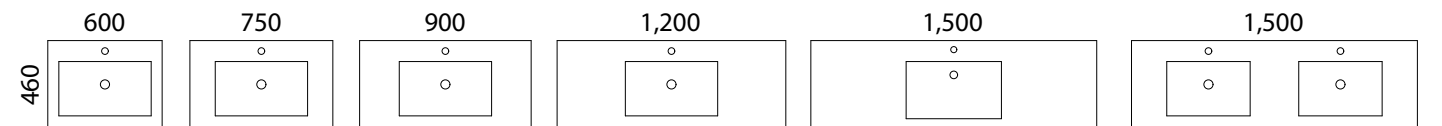

[01.] Indiana Vanity 600mm | IND-V-600-C-APH-W | $889 Dark Grey Satin Cabinet with Alpha Ceramic Top **[02.] Indiana Vanity 1200mm** | IND-V-1200-C-APH-W | $1,624 Rural Oak Cabinet with Alpha Ceramic Top **[03.] Indiana Vanity 600mm** | IND-V-600-C-APH-W | $889 Coastal Oak Cabinet with Alpha Ceramic Top **[04.] Indiana Vanity 1500mm** | IND-V-1500-D-APH-W | $3,535 Perugian Walnut Cabinet with Alpha Ceramic Top | Shown with Under Cabinet Vanity Lighting | LED-L-UNDERCAB-V | ADD $413 **[05.] Indiana Vanity 900mm** | IND-V-900-C-APH-F | $1,531 White Satin Cabinet with Alpha Ceramic Top **Please refer to pricelist pages for all available options.**