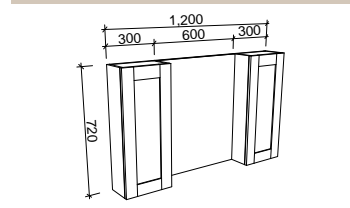

1200mm Single

SKU	RRP
VIC-SC-1200-S-G	$1,473
VIC-SC-1200-S-P	$1,511