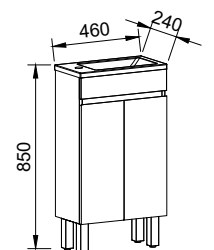

CABINET WITH	SKU	RRP
Ensuite Mineral Composite Top Left-hand Offset	ENS-V-460-L-ENS-L	$1,167
No Top Left-hand Offset	ENS-VCO-460-L-X-L	$900

NOTE: Right-hand offset also available. Order by replacing -L- with -R- in the relevant SKU. Only handles shorter than 200mm are available.