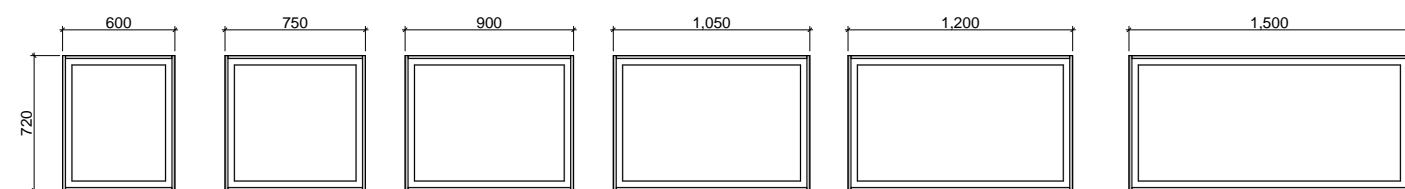

Halifax Mirror

From a petite 600mm to a grand 1500mm, the Halifax comes in a range of sizes so you can find the perfect match for your vanity. Add ambience in your bathroom by opting for a lighting surround (additional charges apply).

- Easy split batten mounting system
- Available in vertical hung upon request (additional charges may apply)
- NOTE: Back panel will match frame colour unless specified otherwise. White board backing with lighting applies (not painted).

[01.] Halifax Mirror 1200mm | HAL-M-1200-720 | $960 White Satin Frame | Shown with Mirror Lighting Upgrade | LED-L-MIRROR | ADD $413 **[02.] Halifax Mirror 1500mm** | HAL-M-1500-720 | $1,189 Black Satin Frame **[03.] Halifax Mirror 900mm** | HAL-M-900-720 | $734 White Back Panel with Coastal Oak Frame | Shown with Mirror Lighting Upgrade | LED-L-MIRROR | ADD $413 **Please refer to pricelist pages for all available options.**

Jazz Arch Mirror

A graceful addition to your bathroom, the Jazz Arch mirror adds softness with its dreamy, curved corners. White satin edging is standard, although you can specify any paint colour from our offering to accentuate your vanity.

- Easy split batten mounting system
- Optional surround lighting available (additional charges apply)
- White satin edging unless specified otherwise