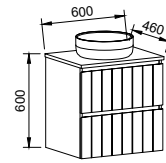

Henley

G GOLD INCLUSIONS

HENLEY 600mm

Wall Hung

CABINET WITH	SKU	RRP
20mm SilkSurface Top with White Gloss Above Counter Ceramic Basin	HEN-V-600-C-SSA-W	$2,798
20mm SilkSurface Top with White Gloss Under Counter Ceramic Basin	HEN-V-600-C-SSU-W	$2,798
No Top	HEN-VCO-600-C-X-W	$1,840