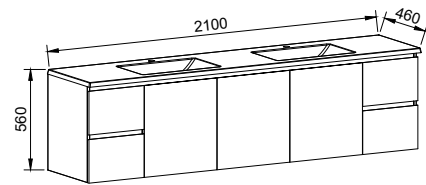

CARLO 2100mm DOUBLE BOWL

Wall Hung

CABINET WITH	SKU	RRP
Regal Mineral Composite Top	CAR-V-2100-D-REG-W	$5,525
No Top	CAR-VCO-2100-D-X-W	$2,645

Floor Standing