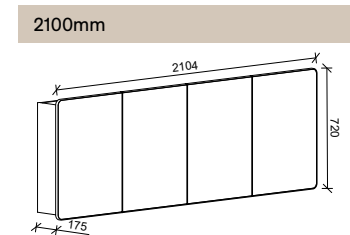

TENNESSEE

SKU	RRP
SHC-SC-2100-4-G	$2,450