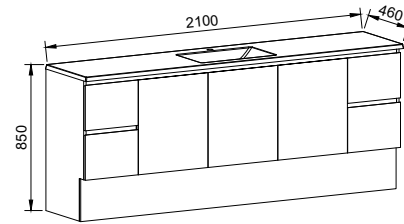

Carlo

G GOLD INCLUSIONS

CARLO 2100mm CENTRE BOWL

Wall Hung

CABINET WITH	SKU	RRP
Regal Mineral Composite Top	CAR-V-2100-C-REG-W	\$5,221
No Top	CAR-VCO-2100-C-X-W	\$2,645

Floor Standing

CABINET WITH	SKU	RRP
Regal Mineral Composite Top	CAR-V-2100-C-REG-F	\$5,543
No Top	CAR-VCO-2100-C-X-F	\$2,983