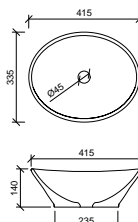

Elite Black*

32mm waste.

BKM ELI-BS-415-BKM-U | $385