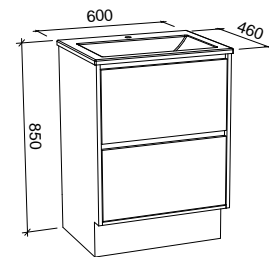

CABINET WITH	SKU	RRP
Alpha Ceramic Top	GRA-V-600-C-APH-F	$1,852
Regal Mineral Composite Top	GRA-V-600-C-REG-F	$1,852
20mm SilkSurface Top with White Gloss Above Counter Ceramic Basin	GRA-V-600-C-SSA-F	$2,189
20mm SilkSurface Top with White Gloss Under Counter Ceramic Basin	GRA-V-600-C-SSU-F	$2,189
No Top	GRA-VCO-600-C-X-F	$1,321

Floor Standing