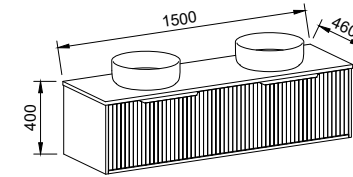

ELWOOD 1500mm DOUBLE BOWL

Wall Hung

CABINET WITH	SKU	RRP
20mm SilkSurface Top with White Gloss Above Counter Ceramic Basins	ELW-V-1500-D-SSA-W	$3,783
20mm SilkSurface Top with White Gloss Under Counter Ceramic Basins	ELW-V-1500-D-SSU-W	$3,941
No Top	ELW-VCO-1500-D-X-W	$1,829

Floor Standing