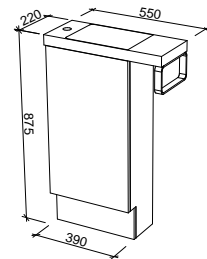

Floor Standing

CABINET WITH	SKU	RRP
Nano Top Left-hand Offset, Left-hand Tap Hole	OSC-V-5540-L-NAN-W	$922
No Top Left-hand Offset	OSC-VCO-400-L-X-W	$553

CABINET WITH	SKU	RRP
Nano Top Left-hand Offset, Left-hand Tap Hole	OSC-V-5540-L-NAN-F	$1,029
No Top Left-hand Offset	OSC-VCO-400-L-X-F	$646

NOTE: Side fingerpull standard unless specified otherwise. Please specify hinge side upon ordering. Only handles shorter than 350mm are available. Right-hand offset also available. Order by replacing -L- with -R- in the relevant SKU.