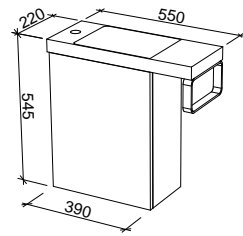

Oscar

S SILVER INCLUSIONS

OSCAR 550mm TOP / 390mm CABINET

Wall Hung