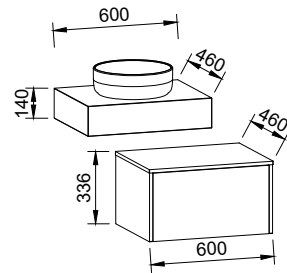

Milan

MILAN 600mm

Wall Hung

CABINET WITH	SKU	RRP
Complete Unit Including White Gloss Ceramic Above Counter Basin, Laminate Slab Top and Cabinet	MIL-V-600-C-LMA-W	$2,913
Complete Unit Including White Gloss Ceramic Above Counter Basin, SilkSurface Top and Cabinet	MIL-V-600-C-BAA-W	$2,642
Wall Hung Cabinet Only	MIL-VCO-600-C-X-W	$1,580
Laminated Slab Top and Basin Only 600 x 460 x 140 with mounting brackets Incl. White Gloss Ceramic Above Counter Basin	LMA-ST-600-140-460-C	$1,525
SilkSurface Top and Basin Only 600 x 460 x 140 with mounting brackets Incl. White Gloss Ceramic Above Counter Basin	BAA-ST-600-140-460-C	$1,107