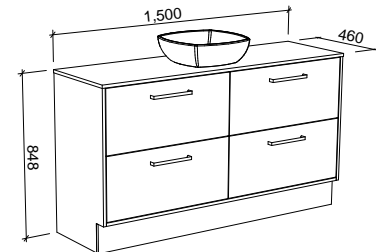

Floor Standing