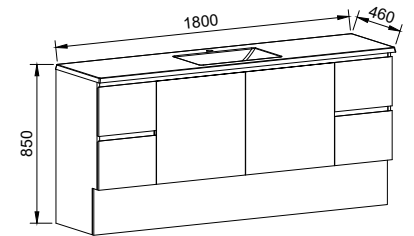

CABINET WITH	SKU	RRP
Regal Mineral Composite Top	CAR-V-1800-C-REG-F	$4,076
Grand Mineral Composite Top	CAR-V-1800-C-GND-F	$4,433
No Top	CAR-VCO-1800-C-X-F	$2,538

Floor Standing