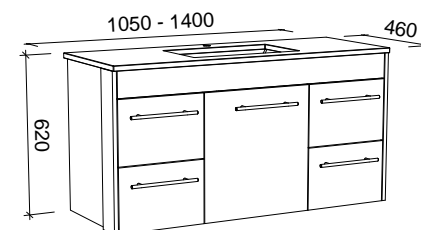

WALL TO WALL 1051mm - 1400mm (Nominate the exact size you require when ordering)

Wall Hung

CABINET WITH	SKU	RRP
20mm SilkSurface Top with White Gloss Above Counter Ceramic Basin	WTW-V-1400-C-SSA-W	$3,853
20mm SilkSurface Top with White Gloss Under Counter Ceramic Basin	WTW-V-1400-C-SSU-W	$3,853
No Top	WTW-VCO-1400-C-X-W	$2,357

Floor Standing