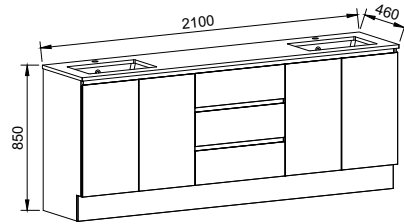

Floor Standing