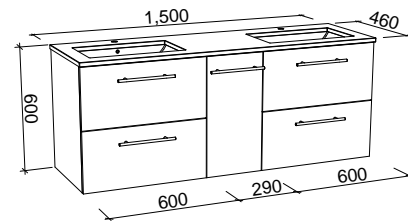

NOTE: Only handles shorter than 250mm are available.

MARSHALL 1500mm DOUBLE BOWL

Wall Hung

Floor Standing

CABINET WITH	SKU	RRP
20mm SilkSurface Top with White Gloss Above Counter Ceramic Basins	MAR-V-1500-D-SSA-W	\$3,872
20mm SilkSurface Top with White Gloss Under Counter Ceramic Basins	MAR-V-1500-D-SSU-W	\$3,872
No Top	MAR-VCO-1500-D-X-W	\$2,007