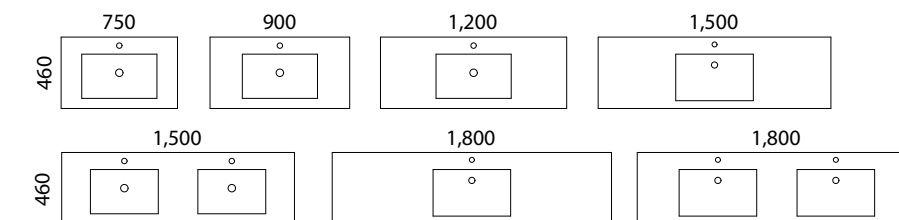

03. Dockland Painted Route

04. Apollo Woodgrain Route

[01.] Emmett Vanity 1200mm | EMM-V-1200-C-SSA-W | $3,033 Prime Oak Cabinet with Organica SilkSurface Top and White Gloss Myrtle Ceramic Basin **[02.] Emmett Vanity 1500mm** | EMM-V-1500-D-SSA-W | $4,157 White Satin Cabinet with Calcutta Snow SilkSurface Top and White Gloss Allure Ceramic Basins **[03.] Emmett Vanity 750mm** | EMM-V-750-C-SSA-F | $2,779 Olive Satin Cabinet with Stratiss Nuovo SilkSurface Top and Brushed Nickel Luxe Stainless Steel Basin | Shown with Basin Colour Upgrade | UPG-OPT-STAINLESS | ADD $374 **[04.] Emmett Vanity 900mm** | EMM-V-900-C-SSA-F | $3,193 Tassie Oak Cabinet with Lustra Silk SilkSurface Top and White Matt Enchant Ceramic Basin | Shown with Basin Colour Upgrade | UPG-OPT-BASCOLOUR | ADD $152 **Please refer to pricelist pages for all available options.**