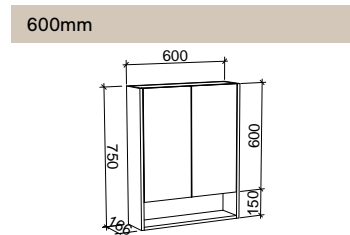

SKU	RRP
SAN-SC-600-D-G	$844
SAN-SC-600-D-P	$967