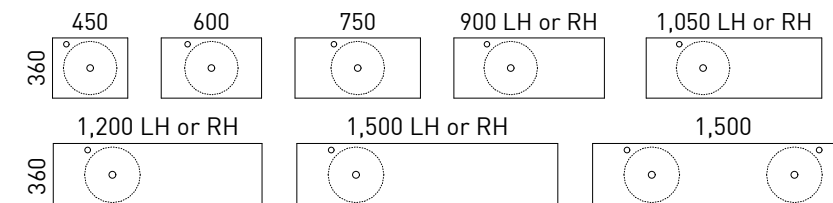

[01.] Billie Vanity 750mm | BIL-V-750-C-SSU-F | $2,466 Elegant Oak Cabinet with Canvas Mist SilkSurface Top and White Gloss Mini Rectangle Undermount Ceramic Basin **[02.] Billie Vanity 1500mm** | BIL-V-1500-D-SSA-W | $4,089 Angora Oak Cabinet with Cararra SilkSurface Top and White Gloss Jessie Ceramic Basins | Shown with Under Top Lighting Upgrade | LED-L-UNDERTOP | ADD $873 **[03.] Billie Vanity 1200mm** | BIL-V-1200-R-SSU-W | $2,926 Olive Satin Cabinet with Organica SilkSurface Top and White Gloss Ruby Under Counter Mineral Composite Basin | Shown with Mineral Composite Basin Upgrade | UPG-OPT-BASCOLOUR | ADD $152 | Shown with Under Cabinet Vanity Lighting | LED-L-UNDERCAB-V | ADD $413 **[04.] Billie Vanity 600mm** | BIL-V-600-C-SSA-W | $2,029 Light Grey Satin Cabinet with Ice Nuovo Freedom SilkSurface Top and White Gloss Jessie Ceramic Basin | Shown with Freedom Top Upgrade | SS-OPT-600-FR-60 | ADD $148 | Shown with Apollo Route Cabinet Front Upgrade | ROU-OPT-APOLLO | ADD $186 per drawer **Please refer to pricelist pages for all available options.**