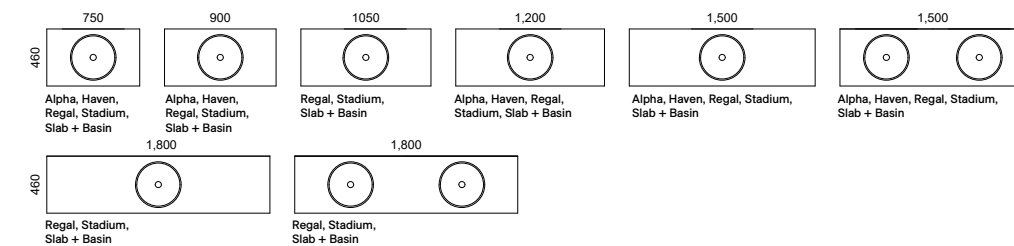

[01.] Kingsley Vanity 1500mm | KIN-V-1500-C-FRA-W | $3,568 Calm Oak Cabinet with Sandora Freedom SilkSurface Top and White Matt Oval Flute Ceramic Basin | Shown with Basin Colour Upgrade | UPG-OPT-BASCOLOUR | ADD $152 **[02.] Kingsley Vanity 750mm** | KIN-V-750-C-STD-W | $1,263 Boston Oak Cabinet with Stadium Mineral Composite Top **[03.] Kingsley Vanity 1200mm** | KIN-V-1200-C-SSA-W | $2,391 Classic Oak Cabinet with Luminice SilkSurface Top and White Gloss Allure Arrow Ceramic Basin **[04.] Kingsley Vanity 900mm** | KIN-V-900-C-BXU-W | $2,655 Light Grey Satin Cabinet with Grigio Stone SilkSurface Box Top and White Gloss Allure Under Counter Ceramic Basin | Shown with Apollo Route Cabinet Front Upgrade | ROU-OPT-APOLLO | ADD $186 | Shown with Under Cabinet Vanity Lighting | LED-L-UNDERCAB-V | ADD $413 **Please refer to pricelist pages for all available options.**

*Selected sizes. See page 232 for Vanity Top Collection.