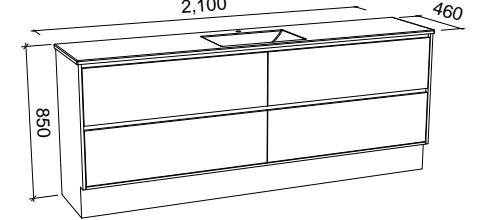

CABINET WITH	SKU	RRP
Regal Mineral Composite Top	GRA-V-2100-C-REG-F	$5,393
20mm SilkSurface Top with White Gloss Above Counter Ceramic Basin	GRA-V-2100-C-SSA-F	$4,902
20mm SilkSurface Top with White Gloss Under Counter Ceramic Basin	GRA-V-2100-C-SSU-F	$4,902
No Top	GRA-VCO-2100-C-X-F	$3,005