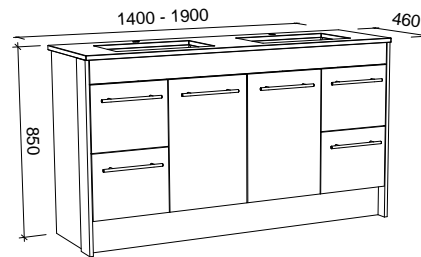

Floor Standing