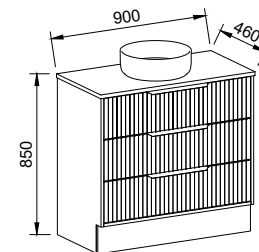

CABINET WITH	SKU	RRP
20mm SilkSurface Top with White Gloss Above Counter Ceramic Basin	EMM-V-900-C-SSA-F	$3,193
No Top	EMM-VCO-900-C-X-F	$2,447

Floor Standing