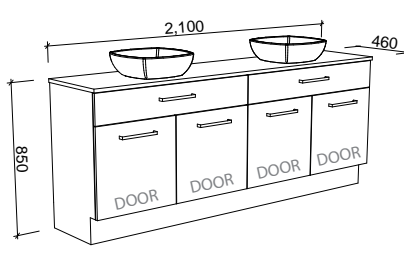

TAYLOR 2100mm DOUBLE BOWL

Wall Hung

CABINET WITH	SKU	RRP
20mm SilkSurface Top with White Gloss Above Counter Ceramic Basins	TAY-V-2100-D-SSA-W	\$4,094
No Top	TAY-VCO-2100-D-X-W	\$1,750

Floor Standing

CABINET WITH	SKU	RRP
20mm SilkSurface Top with White Gloss Above Counter Ceramic Basins	TAY-V-2100-D-SSA-F	\$4,548
No Top	TAY-VCO-2100-D-X-F	\$2,213