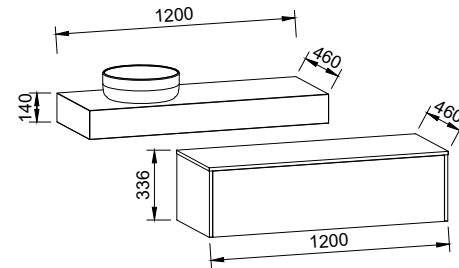

MILAN 1200mm

Wall Hung

CABINET WITH	SKU	RRP
Complete Unit Left-hand Offset Including White Gloss Ceramic Above Counter Basin, Laminate Slab Top and Cabinet	MIL-V-1200-L-LMA-W	$3,666
Complete Unit Left-hand Offset Including White Gloss Ceramic Above Counter Basin, SilkSurface Top and Cabinet	MIL-V-1200-L-BAA-W	$4,235
Wall Hung Cabinet Only Left-hand Offset	MIL-VCO-1200-L-X-W	$1,902
Laminated Slab Top and Basin Only 1200 x 460 x 140 with mounting brackets Left-hand Offset Incl. White Gloss Ceramic Above Counter Basin	LMA-ST-1200-140-460-L	$2,025
SilkSurface Top and Basin Only 1200 x 460 x 140 with mounting brackets Left-hand Offset Incl. White Gloss Ceramic Above Counter Basin	BAA-ST-1200-140-460-L	$2,542

NOTE: Right-hand offset also available. Order by replacing -L- with -R- in the relevant SKU.