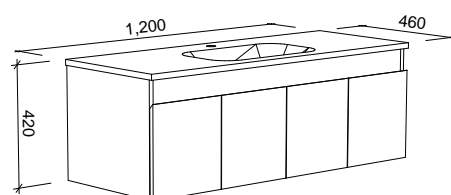

ROCKFORD 1200mm

Wall Hung

CABINET WITH	SKU	RRP
Alpha Ceramic Top	RKF-V-1200-C-APH-W	$1,439
Haven Matt Dolomite Top	RKF-V-1200-C-HVN-W	$1,439
No Top	RKF-VCO-1200-C-X-W	$948

Floor Standing