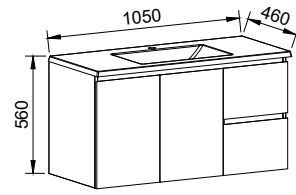

Carlo

G GOLD INCLUSIONS

CARLO 1050mm

Wall Hung

CABINET WITH	SKU	RRP
Regal Mineral Composite Top	CAR-V-1050-C-REG-W	$2,194
Grand Mineral Composite Top	CAR-V-1050-C-GND-W	$2,447
No Top	CAR-VCO-1050-C-X-W	$1,571