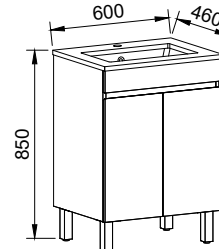

CABINET WITH	SKU	RRP
Classic Mineral Composite Top	BAR-V-600-C-CLA-L	$1,776
Regal Mineral Composite Top	BAR-V-600-C-REG-L	$1,812
Alpha Ceramic Top	BAR-V-600-C-APH-L	$1,812
Grand Mineral Composite Top	BAR-V-600-C-GND-L	$1,991
20mm SilkSurface Top with White Gloss Above Counter Ceramic Basin	BAR-V-600-C-SSA-L	$2,209
20mm SilkSurface Top with White Gloss Under Counter Ceramic Basin	BAR-V-600-C-SSU-L	$2,209
No Top	BAR-VCO-600-C-X-L	$1,349