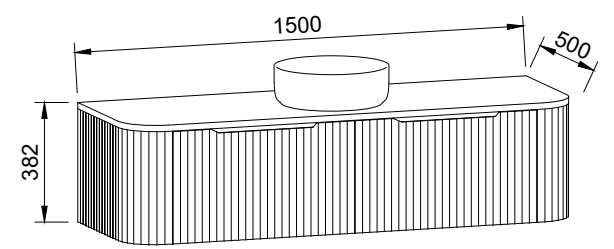

SANTOS 1500mm CENTRE BOWL

Wall Hung

CABINET WITH	SKU	RRP
20mm SilkSurface Top with White Gloss Above Counter Ceramic Basin	SAN-V-1500-C-SSA-W	\$3,560
No Top	SAN-VCO-1500-C-X-W	\$2,882

SANTOS 1500mm DOUBLE BOWL