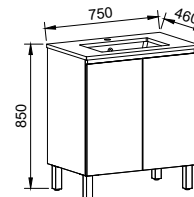

CABINET WITH	SKU	RRP
20mm SilkSurface Top with White Gloss Above Counter Ceramic Basin	DAK-V-750-C-SSA-L	$3,057
20mm SilkSurface Top with White Gloss Under Counter Ceramic Basin	DAK-V-750-C-SSU-L	$3,057
No Top	DAK-VCO-750-C-X-L	$1,772

NOTE: Only handles shorter than 320mm are available.