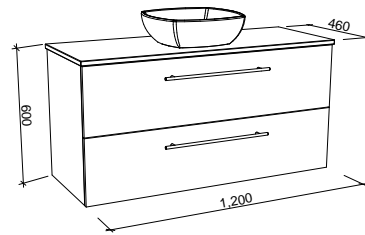

OXBOW 1200mm

Wall Hung

CABINET WITH	SKU	RRP
20mm SilkSurface Top with White Gloss Above Counter Ceramic Basin	OXB-V-1200-C-SSA-W	$3,239
20mm SilkSurface Top with White Gloss Under Counter Ceramic Basin	OXB-V-1200-C-SSU-W	$3,239
No Top	OXB-VCO-1200-C-X-W	$1,957

Floor Standing