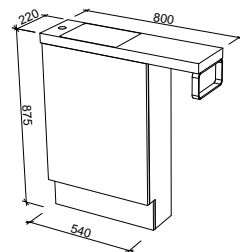

Floor Standing

CABINET WITH	SKU	RRP
Nano Top Left-hand Offset, Left-hand Tap Hole	OSC-V-8055-L-NAN-W	$1,029
No Top Left-hand Offset	OSC-VCO-550-L-X-W	$564

CABINET WITH	SKU	RRP
Nano Top Left-hand Offset, Left-hand Tap Hole	OSC-V-8055-L-NAN-F	$1,266
No Top Left-hand Offset	OSC-VCO-550-L-X-F	$800

NOTE: Side fingerpull standard unless specified otherwise. Please specify hinge side upon ordering. Right-hand offset also available. Order by replacing -L- with -R- in the relevant SKU.

NOTE: The rail on the Oscar is to be screwed to the wall, and siliconed to the top. Please refer to website for installation guide. The rail is only available in chrome.

Oxbow

G GOLD INCLUSIONS