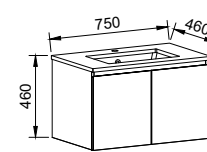

DAKOTA 750mm

Wall Hung

CABINET WITH	SKU	RRP
20mm SilkSurface Top with White Gloss Above Counter Ceramic Basin	DAK-V-750-C-SSA-W	$2,694
20mm SilkSurface Top with White Gloss Under Counter Ceramic Basin	DAK-V-750-C-SSU-W	$2,694
No Top	DAK-VCO-750-C-X-W	$1,398

Floor Standing