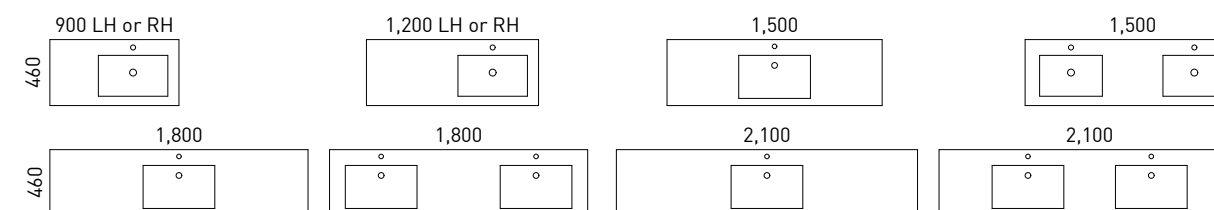

[01.] Marshall Vanity 900mm | MAR-V-900-R-SSA-W | $2,772 Olive Satin Cabinet with Star Dust SilkSurface Top and White Gloss Florent Ceramic Basin **[02.] Marshall Vanity 1500mm** | MAR-V-1500-D-SSA-W | $3,872 Oxidised Beamwood Cabinet with Arctic White SilkSurface Top and White Gloss Allure Ceramic Basins | Shown with Under Cabinet Vanity Lighting | LED-L-UNDERCAB-V | ADD $413 **[03.] Marshall Vanity 1500mm** | MAR-V-1500-C-SSA-W | $3,697 Classic Oak Cabinet with Calcutta Snow SilkSurface Top and White Gloss Iconic 500 Ceramic Basin **Please refer to pricelist pages for all available options.**

*Selected sizes. See page 232 for Vanity Top Collection.