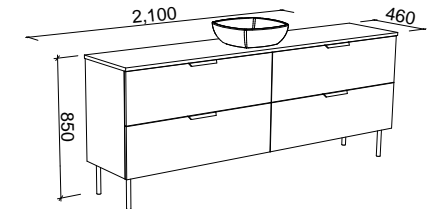

CABINET WITH	SKU	RRP
20mm SilkSurface Top with White Gloss Above Counter Ceramic Basin	SHC-V-2100-C-SSA-L	$6,105
20mm SilkSurface Top with White Gloss Under Counter Ceramic Basin	SHC-V-2100-C-SSU-L	$6,105
No Top	SHC-VCO-2100-C-X-L	$3,841