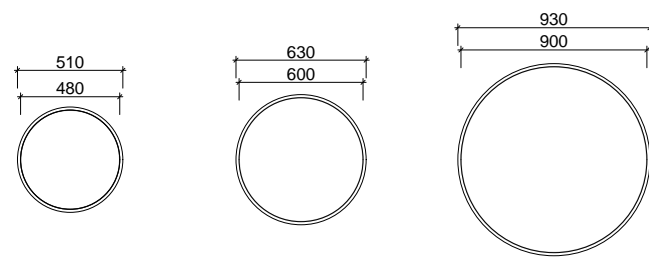

Portland Mirror

Elevate the aesthetic of your space with the Portland mirror, a perfect way to add a pop of colour. Our standard paint colour options provide endless possibilities, allowing you to seamlessly coordinate or make a statement by contrasting with your vanity.

- Optional lighting available (additional charges apply)
- Easy split batten mounting system

[01.] Portland Mirror 630mm | POR-M-630-630 | $790 Navy Blue Satin Frame [02.] Portland Mirror 510mm | POR-M-510-510 | $516 Black Satin Frame | Shown with Mirror Lighting Upgrade | LED-L-MIRROR | ADD $413 per mirror [03.] Portland Mirror 930mm | POR-M-930-930 | $1,133 Light Grey Satin Frame **Please refer to pricelist pages for all available options.**

Splice Shelves

Upgrade your bathroom with a touch of personal charm using our Splice Shelves. Their modern and streamlined look elevates the sophistication of any space, whilst also improving overall functionality and organisation.

- Other sizes available on request (additional charges and depth restrictions apply)
- Includes hidden internal brackets for sturdy installation
- Available in all standard paint and woodgrain finishes
- 5kg weight restriction