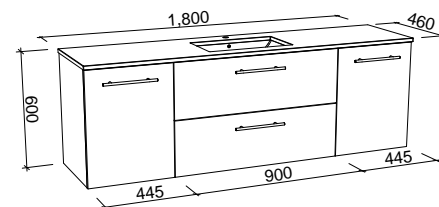

MARSHALL 1800mm CENTRE BOWL

Wall Hung