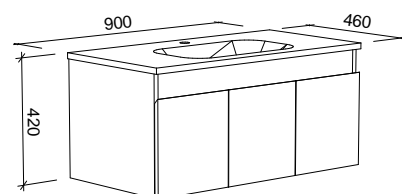

ROCKFORD 900mm

Wall Hung

CABINET WITH	SKU	RRP
Alpha Ceramic Top	RKF-V-900-C-APH-W	$1,180
Haven Matt Dolomite Top	RKF-V-900-C-HVN-W	$1,180
No Top	RKF-VCO-900-C-X-W	$776

Floor Standing