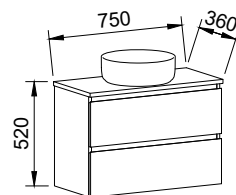

BILLIE 750mm

Wall Hung

CABINET WITH	SKU	RRP
20mm SilkSurface Top with White Gloss Above Counter Ceramic Basin	BIL-V-750-C-SSA-W	$2,277
20mm SilkSurface Top with White Gloss Under Counter Ceramic Basin	BIL-V-750-C-SSU-W	$2,277
No Top	BIL-VCO-750-C-X-W	$1,350