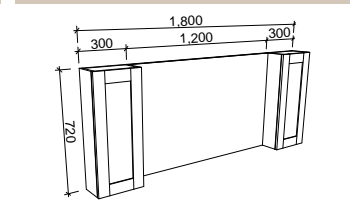

1800mm Single

SKU	RRP
VIC-SC-1800-S-G	$1,813
VIC-SC-1800-S-P	$1,849