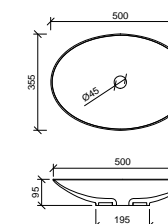

Feather Black

32mm waste.

BKM FEA-BS-500-BKM-U | $385