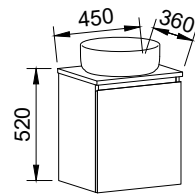

Billie

G GOLD INCLUSIONS

BILLIE 450mm

Wall Hung

CABINET WITH	SKU	RRP
20mm SilkSurface Top with White Gloss Above Counter Ceramic Basin	BIL-V-450-C-SSA-W	$1,639
No Top	BIL-VCO-450-C-X-W	$768

NOTE: Please confirm hinge side when ordered. Only handles shorter than 400mm are available.