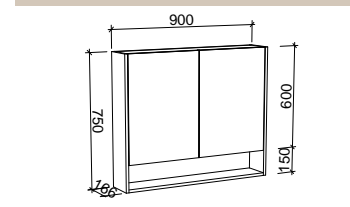

900mm

SKU	RRP
SAN-SC-900-D-G	$1,078
SAN-SC-900-D-P	$1,201