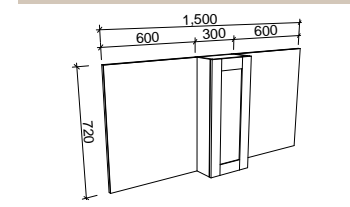

1500mm Double

SKU	RRP
VIC-SC-1500-D-G	$1,507
VIC-SC-1500-D-P	$1,545