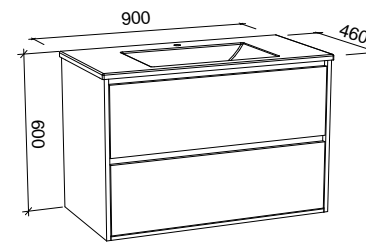

Grange

GRANGE 900mm

Wall Hung

CABINET WITH	SKU	RRP
Alpha Ceramic Top	GRA-V-900-C-APH-W	$2,041
Regal Mineral Composite Top	GRA-V-900-C-REG-W	$2,041
Haven Matt Dolomite Top	GRA-V-900-C-HVN-W	$2,041
20mm SilkSurface Top with White Gloss Above Counter Ceramic Basin	GRA-V-900-C-SSA-W	$2,720
20mm SilkSurface Top with White Gloss Under Counter Ceramic Basin	GRA-V-900-C-SSU-W	$2,720
No Top	GRA-VCO-900-C-X-W	$1,465