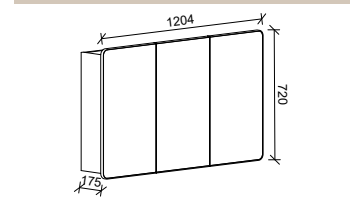

SKU	RRP
SHC-SC-900-D-G	\$1,348

1200mm

SKU	RRP
SHC-SC-1200-3-G	\$1,546

1500mm

SKU	RRP
SHC-SC-1500-3-G	\$1,815

1800mm

SKU	RRP
SHC-SC-1800-4-G	\$2,187

NOTE: -P denotes Platinum range. These shaving cabinets include 'Luxe Graphite' interiors to match Platinum vanities and glass interior shelves as standard. -G denotes standard cabinets and include white interiors. Lighting and powerpoints are not included in shaving cabinet pricing. All mirrors are copper free. Depth on Gold cabinets can be adjusted to a minimum of 120mm for no price change. Refer to pages 222 - 244 for options and pricing. *Please specify hinge side when ordering. †Back of shelf will match side colour unless specified otherwise. **Victoria route standard unless specified otherwise.