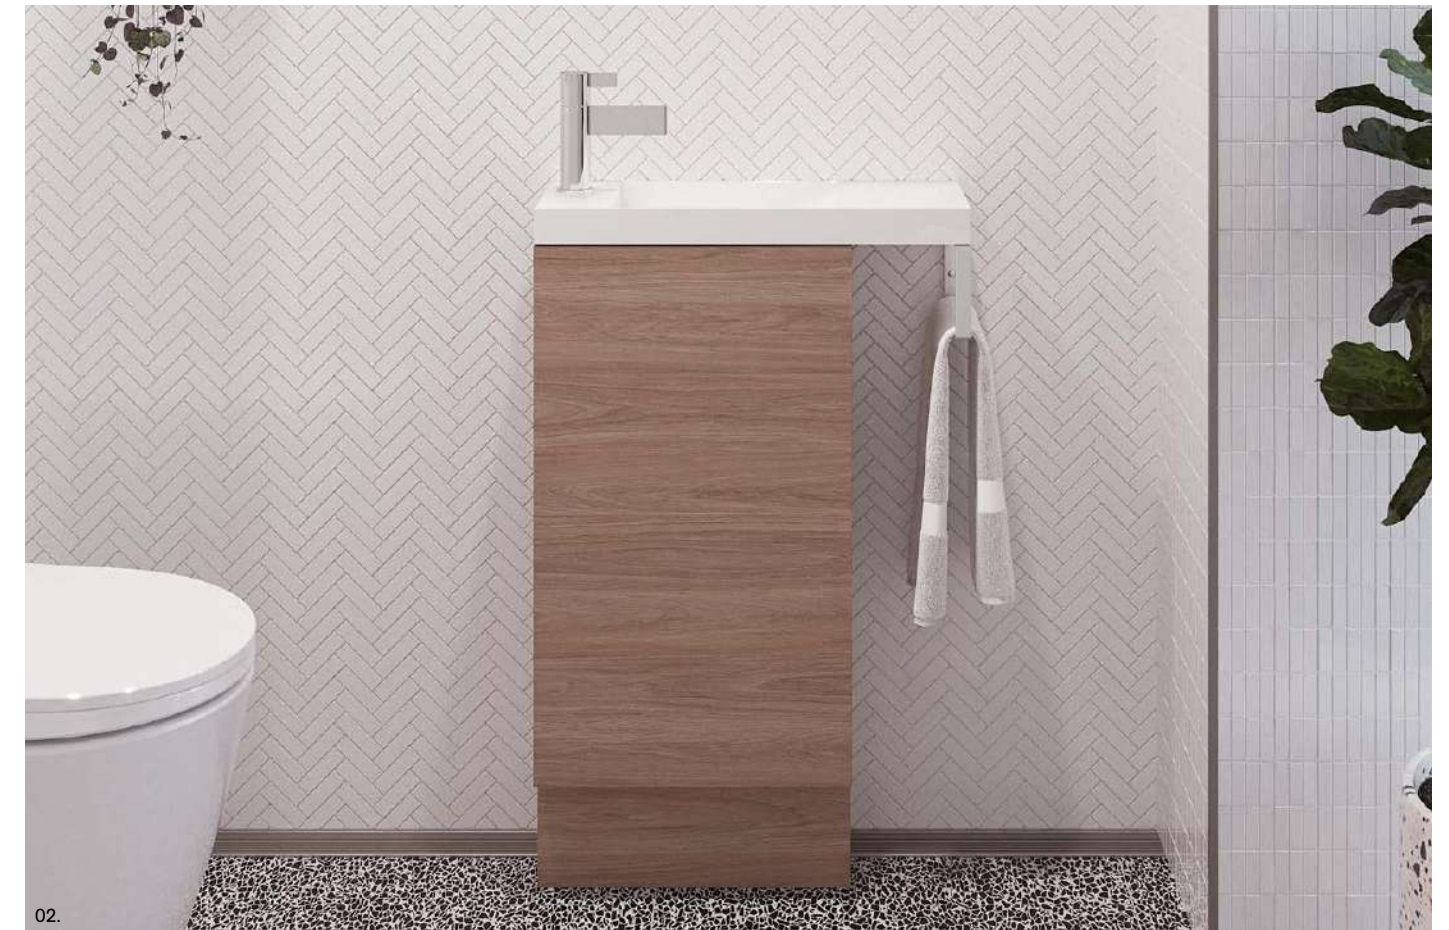

Simple and practical! The Oscar vanity is a perfect fit if you're looking for a compact vanity design with functional features. The top extends to a chrome towel rail, keeping your hand towel conveniently close to the basin.

Available in wall hung and floor standing.

- Top options include:
  - 45mm integrated top - Nano
- Handle options include:
  - Side fingerpull as standard

[01.] Oscar Vanity 800mm | OSC-V-8055-L-NAN-W | $1,029 Black Satin Cabinet with Nano Dolomite Top [02.] Oscar Vanity 550mm | OSC-V-5540-L-NAN-F | $1,029 Prime Oak Cabinet with Nano Dolomite Top **Please refer to pricelist pages for all available options.**

NOTE: Towel rail available in chrome only.