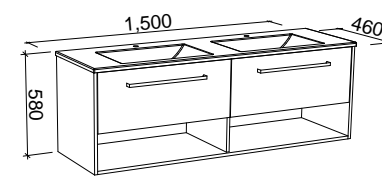

KANSAS 1500mm DOUBLE BOWL

Wall Hung

CABINET WITH	SKU	RRP
Alpha Ceramic Top	KAN-V-1500-D-APH-W	$3,706
Regal Mineral Composite Top	KAN-V-1500-D-REG-W	$3,587
Haven Matt Dolomite Top	KAN-V-1500-D-HVN-W	$3,587
20mm SilkSurface Top with White Gloss Above Counter Ceramic Basins	KAN-V-1500-D-SSA-W	$4,207
20mm SilkSurface Top with White Gloss Under Counter Ceramic Basins	KAN-V-1500-D-SSU-W	$4,207
No Top	KAN-VCO-1500-D-X-W	$2,213

Floor Standing