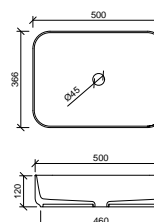

Enchant White

32mm waste.

WG ENC-BS-500-WG-S | \$233

WM ENC-BS-500-WM-U | \$385

Enchant Black

32mm waste.

BKM ENC-BS-500-BKM-U | \$385

Enchant Grey