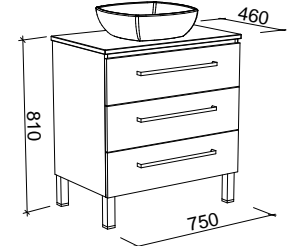

CABINET WITH	SKU	RRP
20mm SilkSurface Top with White Gloss Above Counter Ceramic Basin	ASH-V-750-C-SSA-L	$3,643
No Top	ASH-VCO-750-C-X-L	$2,397