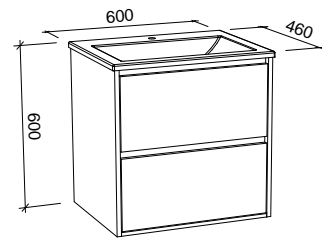

NOTE: Right-hand offset (taphole and fixed panel on the right) also available. Order by replacing -L- with -R- in the relevant SKU. Only handles shorter than 320mm are available.

Grange

GRANGE 600mm

Wall Hung