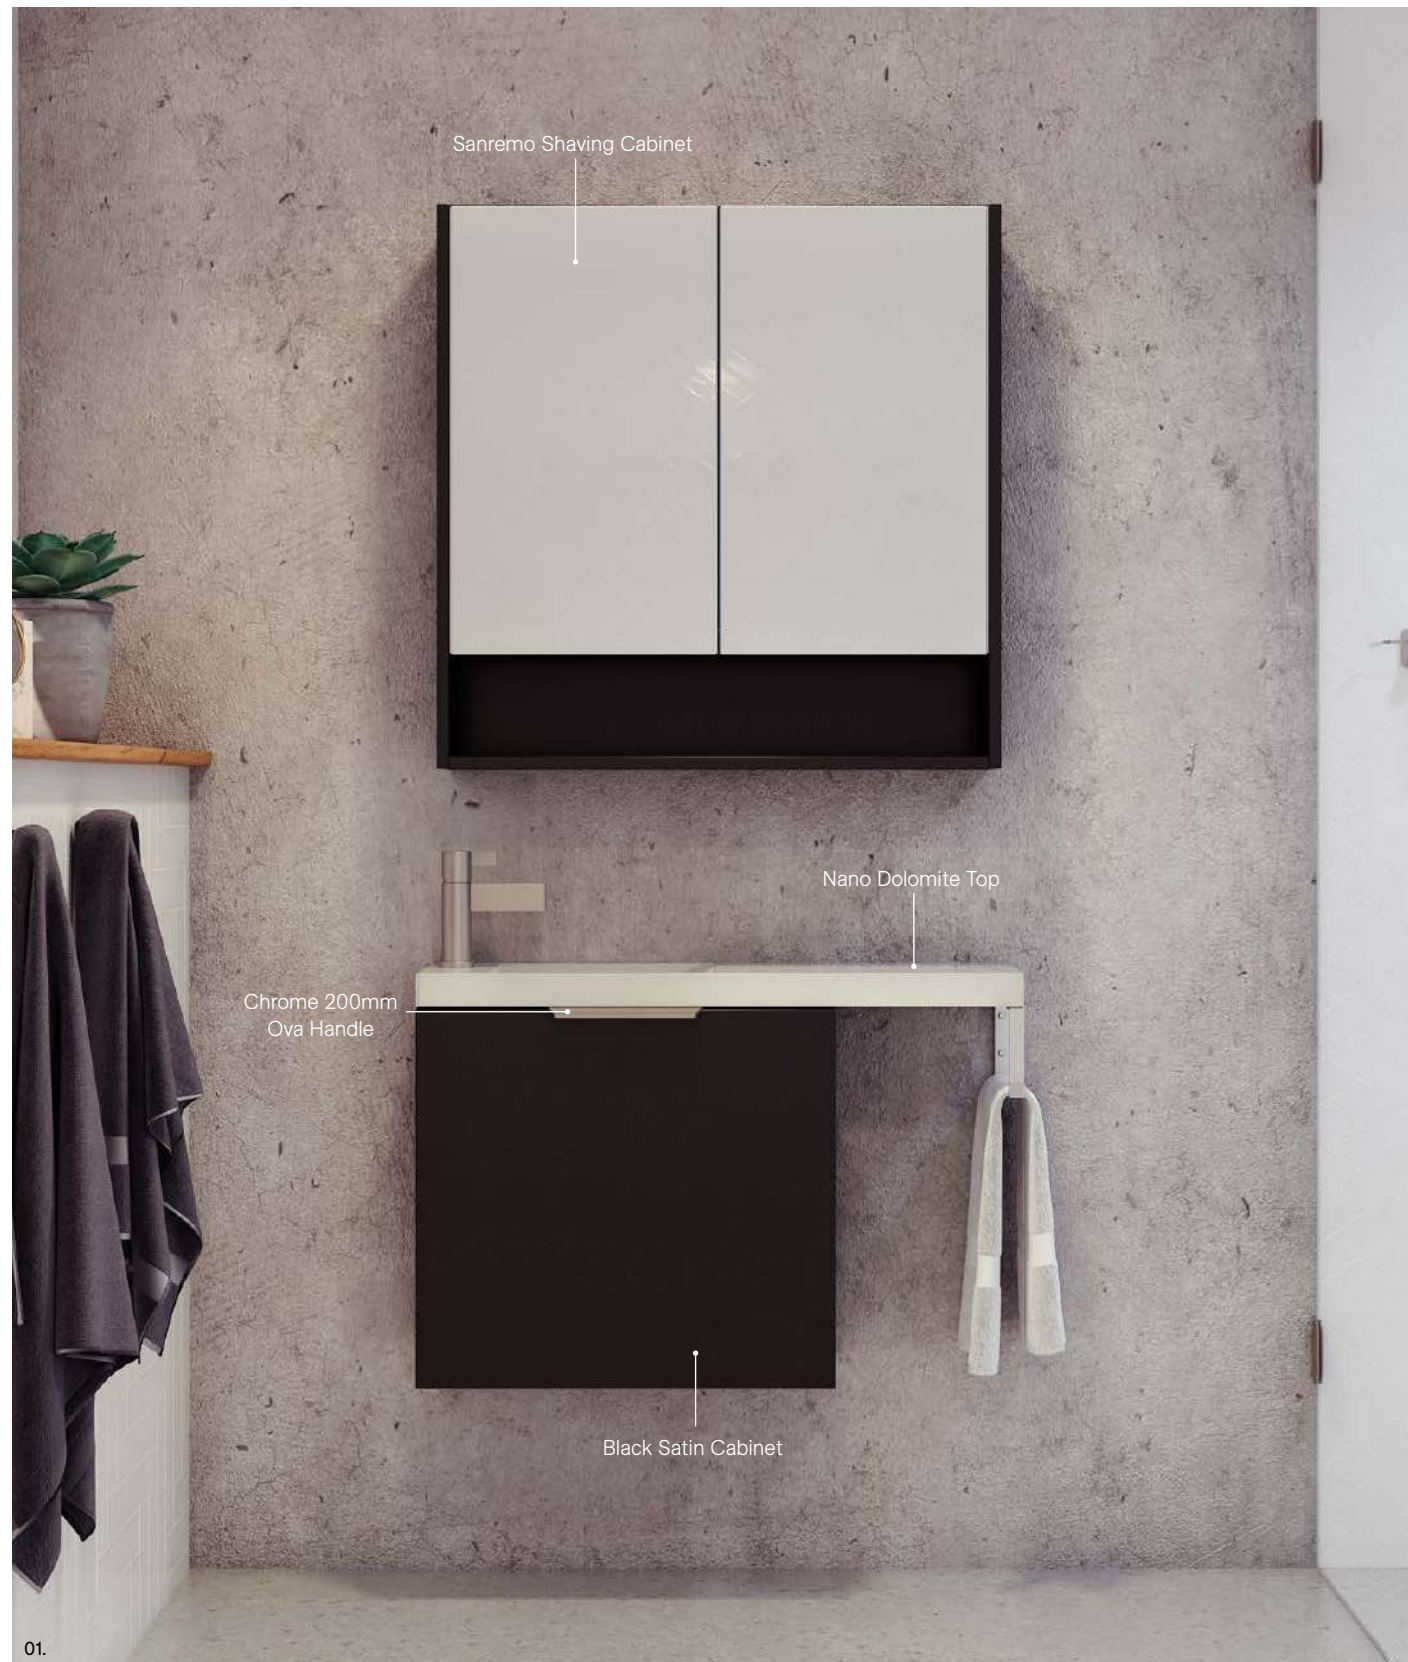

01.

Simple and practical! The Oscar vanity is a perfect fit if you're looking for a compact vanity design with functional features. The top extends to a chrome towel rail, keeping your hand towel conveniently close to the basin.

Available in wall hung and floor standing.

- Top options include:
  - 45mm integrated top - Nano
- Handle options include:
  - Side fingerpull as standard