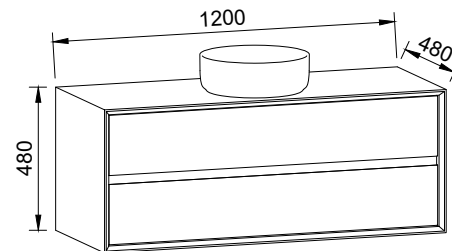

EMBRACE 900mm

Wall Hung

CABINET WITH	SKU	RRP
20mm SilkSurface Top with White Gloss Above Counter Ceramic Basin	EMB-V-900-C-SSA-W	\$4,521

EMBRACE 1200mm

Wall Hung

CABINET WITH	SKU	RRP
20mm SilkSurface Top with White Gloss Above Counter Ceramic Basin	EMB-V-1200-C-SSA-W	\$4,770