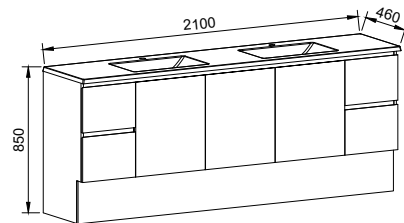

CABINET WITH	SKU	RRP
Regal Mineral Composite Top	CAR-V-2100-D-REG-F	$5,847
No Top	CAR-VCO-2100-D-X-F	$2,983

NOTE: Only handles shorter than 250mm are available on the Carlo.

Dakota

P PLATINUM INCLUSIONS