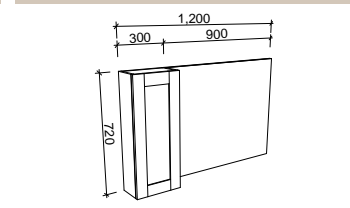

1200mm Offset

SKU	RRP
VIC-SC-1200-L-G	$1,309
VIC-SC-1200-L-P	$1,341