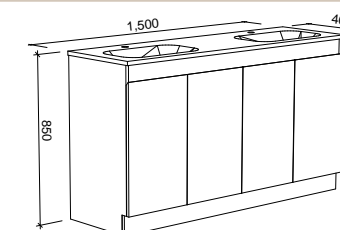

CABINET WITH	SKU	RRP
Alpha Ceramic Top	RKF-V-1500-D-APH-F	$2,028
Haven Matt Dolomite Top	RKF-V-1500-D-HVN-F	$2,028
No Top	RKF-VCO-1500-D-X-F	$1,374