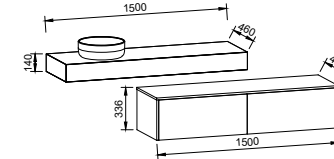

Milan

MILAN 1500mm

Wall Hung

CABINET WITH	SKU	RRP
Complete Unit Left-hand Offset Including White Gloss Ceramic Above Counter Basin, Laminate Slab Top and Cabinet	MIL-V-1500-L-LMA-W	$4,073
Complete Unit Left-hand Offset Including White Gloss Ceramic Above Counter Basin, SilkSurface Top and Cabinet	MIL-V-1500-L-BAA-W	$4,477
Wall Hung Cabinet Only Left-hand Offset	MIL-VCO-1500-L-X-W	$2,018
Laminated Slab Top and Basin Only 1500 x 460 x 140 with mounting brackets Left-hand Offset Incl. White Gloss Ceramic Above Counter Basin	LMA-ST-1500-140-460-L	$2,407
SilkSurface Top and Basin Only 1500 x 460 x 140 with mounting brackets Left-hand Offset Incl. White Gloss Ceramic Above Counter Basin	BAA-ST-1500-140-460-L	$2,696

NOTE: Right-hand offset also available. Order by replacing -L- with -R- in the relevant SKU.