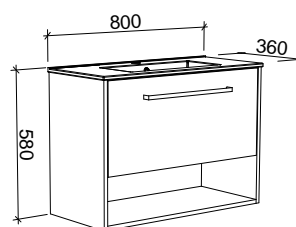

KARLIE 800mm

Wall Hung

CABINET WITH	SKU	RRP
Urban Ceramic Top	KAR-V-800-C-URB-W	$1,907
No Top	KAR-VCO-800-C-X-W	$1,333

Floor Standing