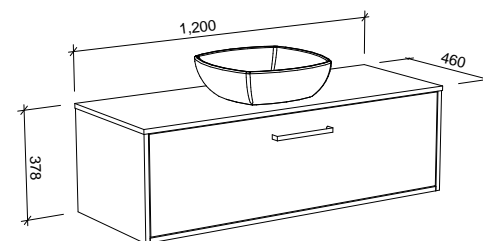

DELAWARE 1200mm

Wall Hung