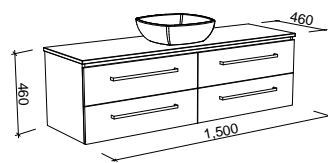

NOTE: Cabinet height for Ashton vanities may need to be altered to suit Under Counter basins. POA.

Ashton

P PLATINUM INCLUSIONS

ASHTON 1500mm CENTRE BOWL

Wall Hung

CABINET WITH	SKU	RRP
20mm SilkSurface Top with White Gloss Above Counter Ceramic Basin	ASH-V-1500-C-SSA-W	\$4,102
No Top	ASH-VCO-1500-C-X-W	\$2,721