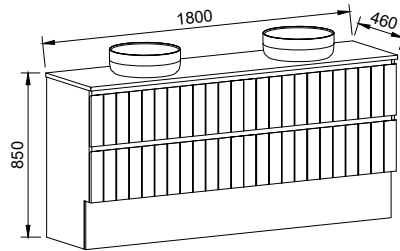

CABINET WITH	SKU	RRP
20mm SilkSurface Top with White Gloss Above Counter Ceramic Basins	HEN-V-1800-D-SSA-F	$5,721
20mm SilkSurface Top with White Gloss Under Counter Ceramic Basins	HEN-V-1800-D-SSU-F	$5,721
No Top	HEN-VCO-1800-D-X-F	$3,688

NOTE: Vertical route standard on the Henley unless specified otherwise. Handles only available in Loft, Ova, or Wave for Apollo and Dockland route. See pages 246-250 for handles suitable for Classic, Sussex and Victoria front.

Indiana

S SILVER INCLUSIONS

INDIANA 600mm

Wall Hung

CABINET WITH	SKU	RRP
Alpha Ceramic Top	IND-V-600-C-APH-W	$889
No Top	IND-VCO-600-C-X-W	$710

Floor Standing

CABINET WITH	SKU	RRP
Alpha Ceramic Top	IND-V-600-C-APH-F	$1,071
No Top	IND-VCO-600-C-X-F	$898

INDIANA 750mm

Wall Hung

CABINET WITH	SKU	RRP
Alpha Ceramic Top	IND-V-750-C-APH-W	$1,077
No Top	IND-VCO-750-C-X-W	$909

Floor Standing

CABINET WITH	SKU	RRP
Alpha Ceramic Top	IND-V-750-C-APH-F	$1,355
No Top	IND-VCO-750-C-X-F	$1,191

INDIANA 900mm

Wall Hung

CABINET WITH	SKU	RRP
Alpha Ceramic Top	IND-V-900-C-APH-W	$1,238
No Top	IND-VCO-900-C-X-W	$999

Floor Standing