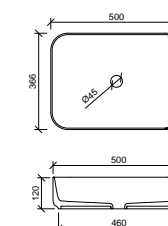

Enchant Grey

32mm waste (matches Anthracite).

GM ENC-BS-500-GM-U | $385