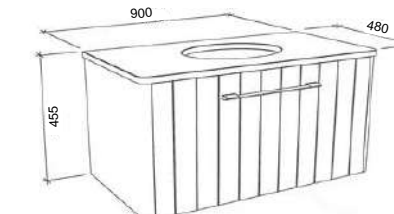

SABA 900mm

Wall Hung

CABINET WITH	SKU	RRP
20mm SilkSurface Top with White Gloss Above Counter Ceramic Basin	SAB-V-900-C-SSA-W	$2,249
20mm SilkSurface Top with White Gloss Under Counter Ceramic Basin	SAB-V-900-C-SSU-W	$2,540
No Top	SAB-VCO-900-C-X-W	$1,218