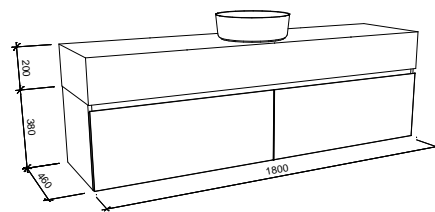

KINGSLEY 1800mm CENTRE BOWL

Wall Hung

CABINET WITH	SKU	RRP
Regal Mineral Composite Top	KIN-V-1800-C-REG-W	$2,997
Stadium Mineral Composite Top	KIN-V-1800-C-STD-W	$2,997
20mm SilkSurface Top with Above Counter White Gloss Ceramic Basin	KIN-V-1800-C-SSA-W	$3,320
20mm SilkSurface Top with Under Counter White Gloss Ceramic Basin	KIN-V-1800-C-SSU-W	$3,606
60mm SilkSurface Freedom Top with Above Counter White Gloss Ceramic Basin	KIN-V-1800-C-FRA-W	$3,820
60mm SilkSurface Freedom Top with Under Counter White Gloss Ceramic Basin	KIN-V-1800-C-FRU-W	$4,070
200mm SilkSurface Box Top with Above Counter White Gloss Ceramic Basin	KIN-V-1800-C-BXA-W	$4,382
200mm SilkSurface Box Top with Under Counter White Gloss Ceramic Basin	KIN-V-1800-C-BXU-W	$4,382
No Top	KIN-VCO-1800-C-X-W	$1,448

NOTE: Cabinet will stay the same size on the Kingsley, regardless of the top option.