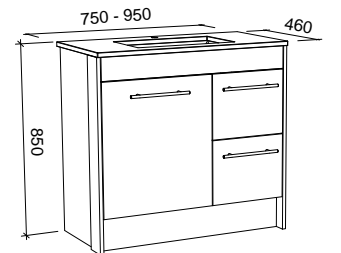

CABINET WITH	SKU	RRP
20mm SilkSurface Top with White Gloss Above Counter Ceramic Basin	WTW-V-950-C-SSA-F	$2,959
20mm SilkSurface Top with White Gloss Under Counter Ceramic Basin	WTW-V-950-C-SSU-F	$2,959
No Top	WTW-VCO-950-C-X-F	$1,785