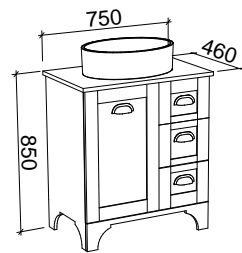

Windsor

G GOLD INCLUSIONS

WINDSOR 750mm

Floor Standing

CABINET WITH	SKU	RRP
Alpha Ceramic Top	WIN-V-750-C-APH-F	$2,361
20mm SilkSurface Top with White Gloss Above Counter Ceramic Basin	WIN-V-750-C-SSA-F	$2,851
20mm SilkSurface Top with White Gloss Under Counter Ceramic Basin (2x doors only)	WIN-U-V-750-C-SSU-F	$2,851
60mm SilkSurface Freedom Top with White Gloss Above Counter Ceramic Basin	WIN-V-750-C-FRA-F	$3,025
60mm SilkSurface Freedom Top with White Gloss Under Counter Ceramic Basin	WIN-V-750-C-FRU-F	$3,025
No Top	WIN-VCO-750-C-X-F	$2,240