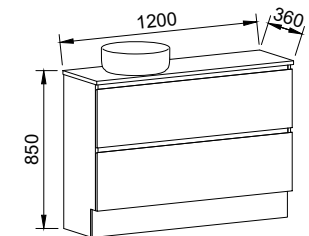

Floor Standing

CABINET WITH	SKU	RRP
20mm SilkSurface Top with White Gloss Above Counter Ceramic Basin Left-hand Offset	BIL-V-1200-L-SSA-F	$3,216
20mm SilkSurface Top with White Gloss Under Counter Ceramic Basin Left-hand Offset	BIL-V-1200-L-SSU-F	$3,216
No Top Left-hand Offset	BIL-VCO-1200-L-X-F	$1,903