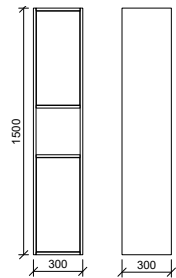

Hudson Box Tallboy

The Hudson Box Tallboy is an elegant and practical piece of furniture that provides both aesthetic appeal and functional storage. The open middle display compartment can showcase your favourite decorative items, while the hidden compartments provide space for all of your bathroom essentials.

- Upgrade to Platinum option with Luxe Graphite interior to match Platinum vanities
- Push-to-Open is standard, handles (excluding Fingerpull) also available
- Available in wall hung

[01.] Hudson Box Tallboy | HDB-TB-300-W-G | $1,420 Dark Grey Satin Cabinet Please refer to pricelist pages for all available options.