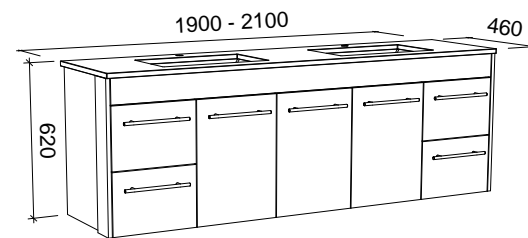

CABINET WITH	SKU	RRP
20mm SilkSurface Top with White Gloss Above Counter Ceramic Basin	WTW-V-2100-C-SSA-W	$5,393
20mm SilkSurface Top with White Gloss Under Counter Ceramic Basin	WTW-V-2100-C-SSU-W	$5,393
No Top	WTW-VCO-2100-C-X-W	$2,897

CABINET WITH	SKU	RRP
20mm SilkSurface Top with White Gloss Above Counter Ceramic Basin	WTW-V-2100-C-SSA-F	$5,917
20mm SilkSurface Top with White Gloss Under Counter Ceramic Basin	WTW-V-2100-C-SSU-F	$5,917
No Top	WTW-VCO-2100-C-X-F	$3,423

WALL TO WALL 1901mm - 2100mm DOUBLE BOWL (Nominate the exact size you require when ordering)

Wall Hung