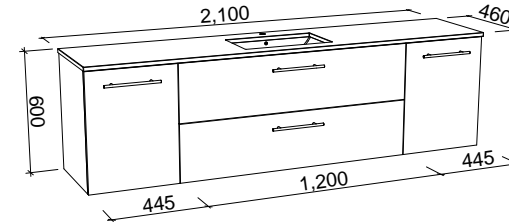

MARSHALL 2100mm CENTRE BOWL

Wall Hung