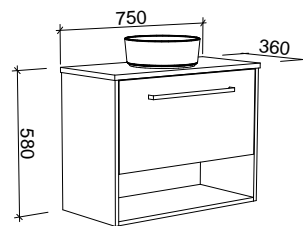

KARLIE 750mm

Wall Hung

CABINET WITH	SKU	RRP
20mm SilkSurface Top with White Gloss Above Counter Ceramic Basin	KAR-V-750-C-SSA-W	$2,120
20mm SilkSurface Top with White Gloss Ceramic Under Counter Basin	KAR-V-750-C-SSU-W	$2,120
No Top	KAR-VCO-750-C-X-W	$1,196

Floor Standing