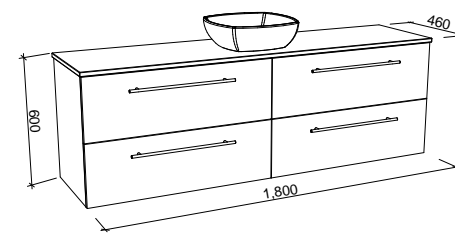

OXBOW 1800mm CENTRE BOWL

Wall Hung

CABINET WITH	SKU	RRP
20mm SilkSurface Top with White Gloss Above Counter Ceramic Basin	OXB-V-1800-C-SSA-W	$4,549
20mm SilkSurface Top with White Gloss Under Counter Ceramic Basin	OXB-V-1800-C-SSU-W	$4,549
No Top	OXB-VCO-1800-C-X-W	$2,769

Floor Standing