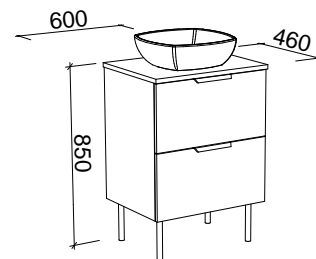

CABINET WITH	SKU	RRP
20mm SilkSurface Top with White Gloss Above Counter Ceramic Basin	SHC-V-600-C-SSA-L	$3,058
20mm SilkSurface Top with White Gloss Under Counter Ceramic Basin	SHC-V-600-C-SSU-L	$3,058
No Top	SHC-VCO-600-C-X-L	$2,002