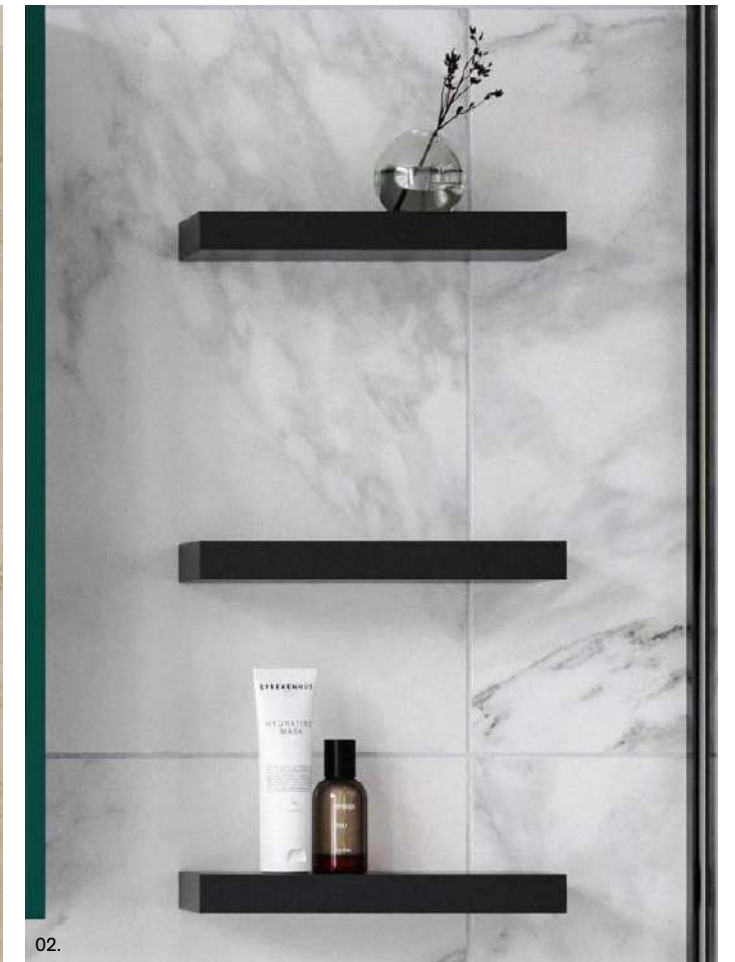

[01.] Splice Shelf 450mm | SPL-S-450 | $133 each Tassie Oak Shelves [02.] Splice Shelf 300mm | SPL-S-300 | $108 each Black Satin Shelves **Please refer to pricelist pages for all available options.**

NOTE: Special Woodgrain colours not available.