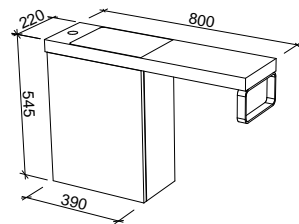

OSCAR 800mm TOP / 390mm CABINET

Wall Hung