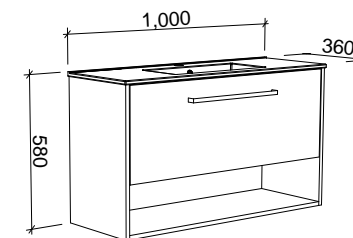

KARLIE 1000mm

Wall Hung

CABINET WITH	SKU	RRP
Urban Ceramic Top	KAR-V-1000-C-URB-W	$2,330
No Top	KAR-VCO-1000-C-X-W	$1,593

Floor Standing