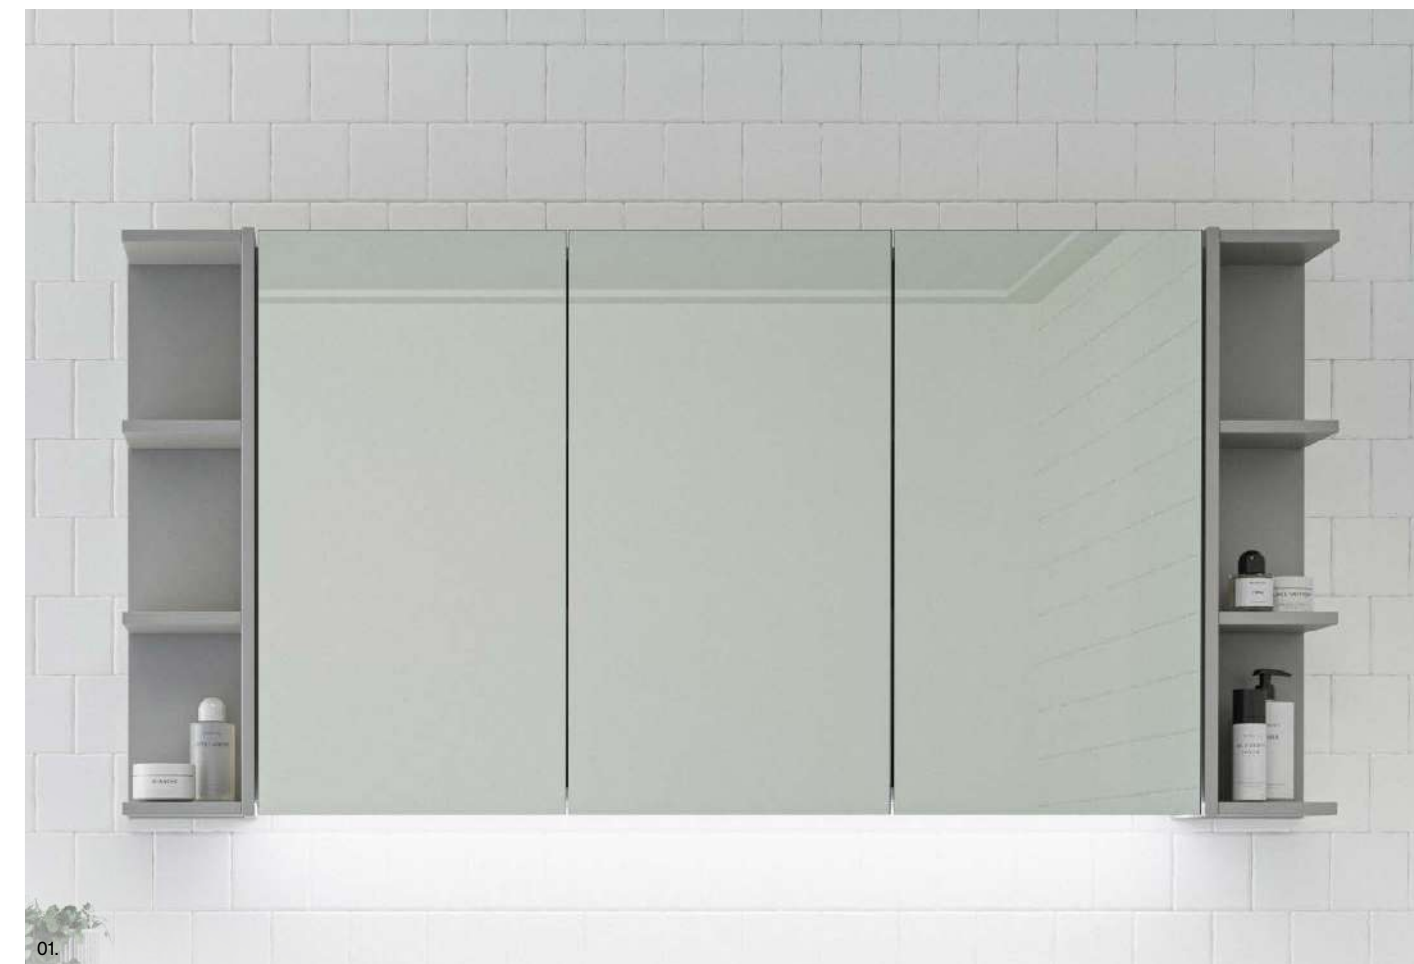

Ballad Shaving Cabinet

With gracefully curved ends, the Ballad Shaving Cabinet takes on a modern and stylish silhouette, elevating its sleek rectangular design. Elevate the design by adding under cabinet lighting (additional charges apply). You can now store in style!

- Upgrade to Platinum option with Luxe Graphite interior and glass internal shelves to match Platinum vanities
- Semi-recessed option available upon request
- Panoramic hinging

[01.] Ballad Shaving Cabinet 1500mm | BAL-SC-1500-4-G | \$1,565 Light Grey Satin Cabinet shown with doors open [02.] Ballad Shaving Cabinet 1500mm | BAL-SC-1500-4-G | \$1,565 Light Grey Satin Cabinet [03.] Ballad Shaving Cabinet 900mm | BAL-SC-900-D-G | \$969 White Satin Cabinet Please refer to pricelist pages for all available options.

- Upgrade to Platinum option with Luxe Graphite interior and glass internal shelves to match Platinum vanities
- Semi-recessed option available upon request (additional charges apply)
- Fully reversible (unless ordered with upgrades)