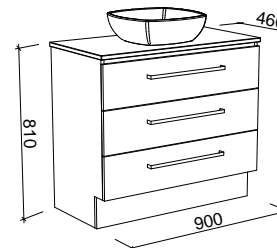

CABINET WITH	SKU	RRP
20mm SilkSurface Top with White Gloss Above Counter Ceramic Basin	ASH-V-900-C-SSA-F	$3,839
No Top	ASH-VCO-900-C-X-F	$2,389

On Legs