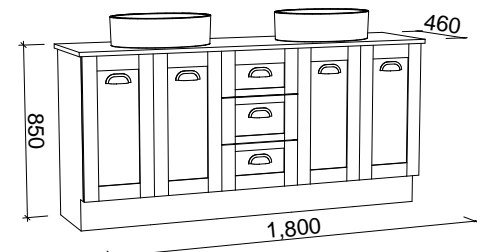

CABINET WITH	SKU	RRP
20mm SilkSurface Top with White Gloss Above Counter Ceramic Basins	VIC-V-1800-D-SSA-F	$4,279
20mm SilkSurface Top with White Gloss Under Counter Ceramic Basins	VIC-V-1800-D-SSU-F	$4,279
60mm SilkSurface Freedom Top with White Gloss Above Counter Ceramic Basins	VIC-V-1800-D-FRA-F	$4,780
60mm SilkSurface Freedom Top with White Gloss Under Counter Ceramic Basins	VIC-V-1800-D-FRU-F	$4,365
No Top	VIC-VCO-1800-D-X-F	$3,899

NOTE: For Victoria - Victoria Route standard unless specified otherwise. Refer to pages 246 - 250 for suitable handles.

Wall to Wall

G GOLD INCLUSIONS