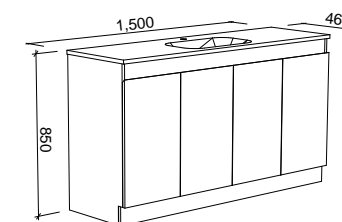

CABINET WITH	SKU	RRP
Alpha Ceramic Top	RKF-V-1500-C-APH-F	$1,984
Haven Matt Dolomite Top	RKF-V-1500-C-HVN-F	$1,984
No Top	RKF-VCO-1500-C-X-F	$1,304