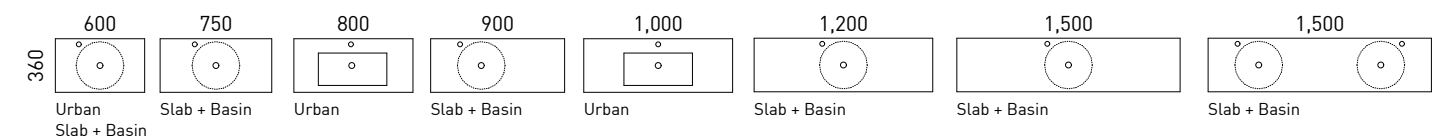

[01.] Karlie Vanity 1500mm | KAR-V-1500-D-SSA-W | $4,173 Classic Oak Cabinet with Silk Whisper SilkSurface Top and White Gloss Gem Ceramic Basins **[02.] Karlie Vanity 600mm** | KAR-V-600-C-SSA-W | $1,939 Prime Oak Cabinet with Blanca Granite SilkSurface Top and White Gloss Ceramic Gem Basin **[03.] Karlie Vanity 1000mm** | KAR-V-1000-C-URB-W | $2,330 Black Satin Cabinet with Urban Ceramic Top **[04.] Karlie Vanity 750mm** | KAR-V-750-C-SSU-F | $2,486 Olive Satin Cabinet with Opalora SilkSurface Top and White Gloss Mini Round Under Counter Ceramic Basin **Please refer to pricelist pages for all available options.**

*Selected sizes. See page 232 for Vanity Top Collection.