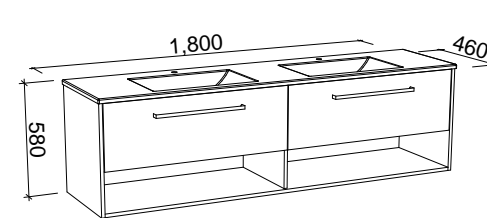

KANSAS 1800mm DOUBLE BOWL

Wall Hung

CABINET WITH	SKU	RRP
Regal Mineral Composite Top	KAN-V-1800-D-REG-W	$4,082
20mm SilkSurface Top with White Gloss Above Counter Ceramic Basins	KAN-V-1800-D-SSA-W	$4,488
20mm SilkSurface Top with White Gloss Under Counter Ceramic Basins	KAN-V-1800-D-SSU-W	$4,488
No Top	KAN-VCO-1800-D-X-W	$2,397

Floor Standing