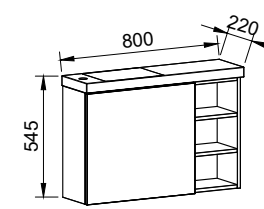

EADIE 800mm

Wall Hung

CABINET WITH	SKU	RRP
Nano Dolomite Top Left-hand Offset	EAD-V-800-L-NAN-W	$912
No Top Left-hand Offset	EAD-VCO-800-L-X-W	$485

Floor Standing