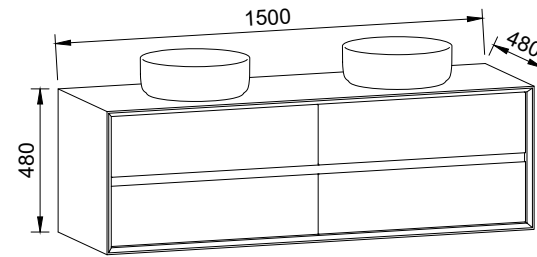

EMBRACE 1500mm CENTRE BOWL

Wall Hung

CABINET WITH	SKU	RRP
20mm SilkSurface Top with White Gloss Above Counter Ceramic Basin	EMB-V-1500-C-SSA-W	\$6,028

EMBRACE 1500mm DOUBLE BOWL

Wall Hung

CABINET WITH	SKU	RRP
20mm SilkSurface Top with White Gloss Above Counter Ceramic Basins	EMB-V-1500-D-SSA-W	\$6,118