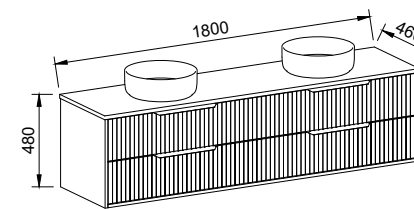

Emmett

G GOLD INCLUSIONS

EMMETT 1800mm DOUBLE BOWL

Wall Hung

CABINET WITH	SKU	RRP
20mm SilkSurface Top with White Gloss Above Counter Ceramic Basins	EMM-V-1800-D-SSA-W	\$4,682
No Top	EMM-VCO-1800-D-X-W	\$3,227