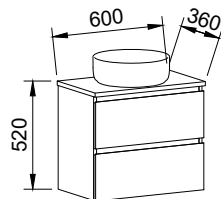

BILLIE 600mm

Wall Hung

CABINET WITH	SKU	RRP
20mm SilkSurface Top with White Gloss Above Counter Ceramic Basin	BIL-V-600-C-SSA-W	$2,029
20mm SilkSurface Top with White Gloss Under Counter Ceramic Basin	BIL-V-600-C-SSU-W	$2,029
No Top	BIL-VCO-600-C-X-W	$1,154