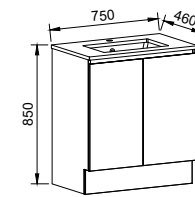

CABINET WITH	SKU	RRP
20mm SilkSurface Top with White Gloss Above Counter Ceramic Basin	DAK-V-750-C-SSA-F	$2,970
20mm SilkSurface Top with White Gloss Under Counter Ceramic Basin	DAK-V-750-C-SSU-F	$2,970
No Top	DAK-VCO-750-C-X-F	$1,685

On Legs