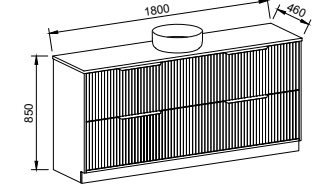

CABINET WITH	SKU	RRP
20mm SilkSurface Top with White Gloss Above Counter Ceramic Basin	ELW-V-1800-C-SSA-F	$5,573
20mm SilkSurface Top with White Gloss Under Counter Ceramic Basin	ELW-V-1800-C-SSU-F	$5,731
No Top	ELW-VCO-1800-C-X-F	$4,280