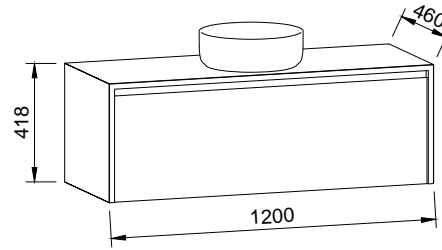

NOTE: Left and right-hand offsets also available. Order by replacing -C- with -L- or -R- in the relevant SKU.

AINSWORTH 1200mm

Wall Hung

CABINET WITH	SKU	RRP
20mm SilkSurface Top with White Gloss Above Counter Ceramic Basin	AIN-V-1200-C-SSA-W	\$3,525
20mm SilkSurface Top with White Gloss Under Counter Ceramic Basin	AIN-V-1200-C-SSU-W	\$3,525