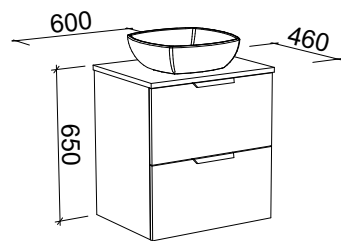

SUTHERLAND HOUSE 600mm

Wall Hung

CABINET WITH	SKU	RRP
20mm SilkSurface Top with White Gloss Above Counter Ceramic Basin	SHC-V-600-C-SSA-W	$2,957
20mm SilkSurface Top with White Gloss Under Counter Ceramic Basin	SHC-V-600-C-SSU-W	$2,957
No Top	SHC-VCO-600-C-X-W	$1,875

On Legs