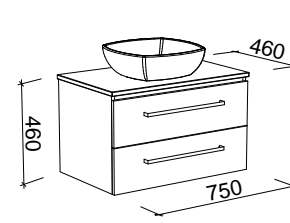

ASHTON 750mm

Wall Hung

CABINET WITH	SKU	RRP
20mm SilkSurface Top with White Gloss Above Counter Ceramic Basin	ASH-V-750-C-SSA-W	$3,049
No Top	ASH-VCO-750-C-X-W	$1,828

Floor Standing