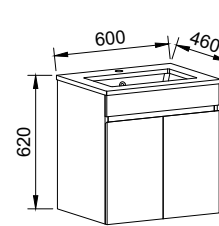

BARGO 600mm

Wall Hung

CABINET WITH	SKU	RRP
Classic Mineral Composite Top	BAR-V-600-C-CLA-W	$1,556
Regal Mineral Composite Top	BAR-V-600-C-REG-W	$1,581
Alpha Ceramic Top	BAR-V-600-C-APH-W	$1,581
Grand Mineral Composite Top	BAR-V-600-C-GND-W	$1,796
20mm SilkSurface Top with White Gloss Above Counter Ceramic Basin	BAR-V-600-C-SSA-W	$1,990
20mm SilkSurface Top with White Gloss Under Counter Ceramic Basin	BAR-V-600-C-SSU-W	$1,990
No Top	BAR-VCO-600-C-X-W	$1,118

Floor Standing