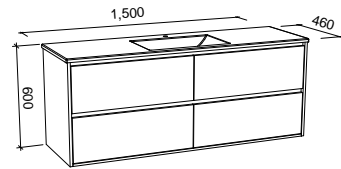

Grange

G GOLD INCLUSIONS

GRANGE 1500mm CENTRE BOWL

Wall Hung

CABINET WITH	SKU	RRP
Alpha Ceramic Top	GRA-V-1500-C-APH-W	$3,705
Regal Mineral Composite Top	GRA-V-1500-C-REG-W	$3,592
Haven Matt Dolomite Top	GRA-V-1500-C-HVN-W	$3,592
20mm SilkSurface Top with White Gloss Above Counter Ceramic Basin	GRA-V-1500-C-SSA-W	$4,190
20mm SilkSurface Top with White Gloss Under Counter Ceramic Basin	GRA-V-1500-C-SSU-W	$4,190
No Top	GRA-VCO-1500-C-X-W	$2,462

Floor Standing