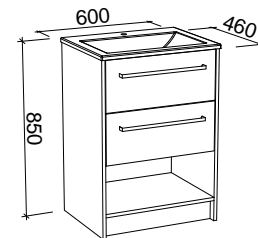

CABINET WITH	SKU	RRP
Alpha Ceramic Top	KAN-V-600-C-APH-F	$1,963
Regal Mineral Composite Top	KAN-V-600-C-REG-F	$1,963
20mm SilkSurface Top with White Gloss Above Counter Ceramic Basin	KAN-V-600-C-SSA-F	$2,311
20mm SilkSurface Top with White Gloss Under Counter Ceramic Basin	KAN-V-600-C-SSU-F	$2,311
No Top	KAN-VCO-600-C-X-F	$1,442

Kansas

G GOLD INCLUSIONS