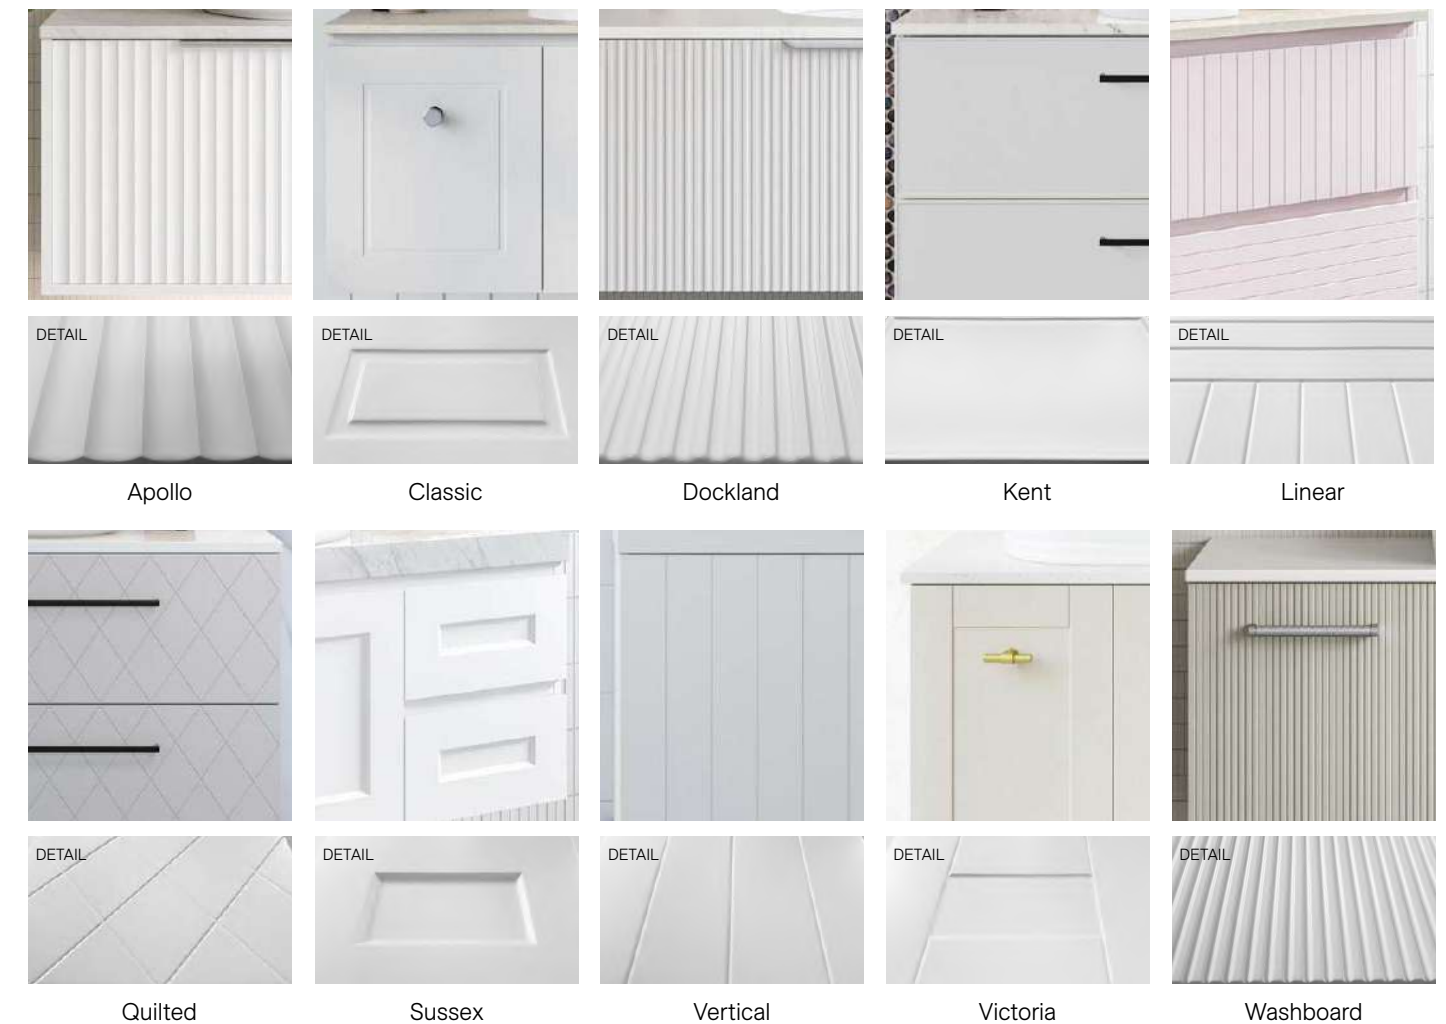

DOOR/DRAWER UPGRADE OPTIONS*

DOOR/DRAWER UPGRADE OPTIONS

Upgrade Options (Price per door/drawer)		
	SKU	RRP
Upgrade Vanity or Tallboy to Apollo Route	ROU-OPT-APOLLO	$186
Upgrade Vanity or Tallboy to Classic Route	ROU-OPT-CLASSIC	$120
Upgrade Vanity or Tallboy to Dockland Route	ROU-OPT-DOCKLAND	$186
Upgrade Vanity or Tallboy to Kent Route	ROU-OPT-KENT	$186
Upgrade Vanity or Tallboy to Linear Route	ROU-OPT-LINEAR	$120
Upgrade Vanity or Tallboy to Quilted Route	ROU-OPT-QUILTED	$120
Upgrade Vanity or Tallboy to Sussex Route	ROU-OPT-SUSSEX	$186
Upgrade Vanity or Tallboy to Victoria Route	ROU-OPT-VICTORIA	$186
Upgrade Vanity or Tallboy to Washboard Route	ROU-OPT-WASHBOARD	$186
Upgrade Vanity or Tallboy to Vertical Route	ROU-OPT-VERTICAL	$120

SPECIAL CABINET COLOUR OPTIONS

Colour Options (Price per cabinet)		
	SKU	RRP
Laminex Melamine Special Colours	COL-OPT-LML	$244
Polytec Melamine Special Colours	COL-OPT-PML	$244
Polytec Ravine/Legato Special Colours	COL-OPT-PRL	$337
Special Paint Colour	COL-OPT-SPC	$244
All other Non Standard Melamine Colours		POA

*Drawer and door widths might vary depending on cabinet layout. Available in painted finishes only. Caprio, Deco, Farmhouse, Regency and Retro routes non-upgradeable for all cabinets. Apollo route not available on cabinets with Nano top.