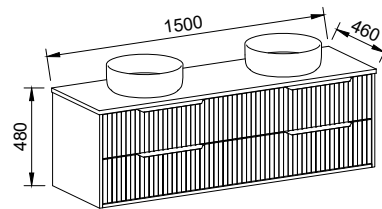

EMMETT 1500mm DOUBLE BOWL

Wall Hung

CABINET WITH	SKU	RRP
20mm SilkSurface Top with White Gloss Above Counter Ceramic Basins	EMM-V-1500-D-SSA-W	\$4,157
No Top	EMM-VCO-1500-D-X-W	\$2,882

Floor Standing

CABINET WITH	SKU	RRP
20mm SilkSurface Top with White Gloss Above Counter Ceramic Basins	EMM-V-1500-D-SSA-F	\$5,322
No Top	EMM-VCO-1500-D-X-F	\$4,047