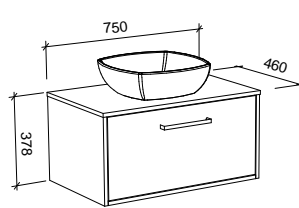

DELAWARE 750mm

Wall Hung