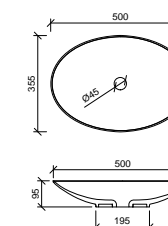

Feather White

32mm waste.

WG FEA-BS-500-WG-S | $233

WM FEA-BS-500-WM-U | $385