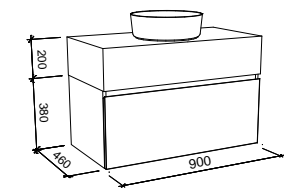

KINGSLEY 900mm

Wall Hung

CABINET WITH	SKU	RRP
Alpha Ceramic Top	KIN-V-900-C-APH-W	$1,364
Regal Mineral Composite Top	KIN-V-900-C-REG-W	$1,364
Stadium Mineral Composite Top	KIN-V-900-C-STD-W	$1,364
Haven Matt Dolomite Top	KIN-V-900-C-HVN-W	$1,364
20mm SilkSurface Top with Above Counter White Gloss Ceramic Basin	KIN-V-900-C-SSA-W	$2,099
20mm SilkSurface Top with Under Counter White Gloss Ceramic Basin	KIN-V-900-C-SSU-W	$2,385
60mm SilkSurface Freedom Top with Above Counter White Gloss Ceramic Basin	KIN-V-900-C-FRA-W	$2,321
60mm SilkSurface Freedom Top with Under Counter White Gloss Ceramic Basin	KIN-V-900-C-FRU-W	$2,553
200mm SilkSurface Box Top with Above Counter White Gloss Ceramic Basin	KIN-V-900-C-BXA-W	$2,655
200mm SilkSurface Box Top with Under Counter White Gloss Ceramic Basin	KIN-V-900-C-BXU-W	$2,655
No Top	KIN-VCO-900-C-X-W	$818