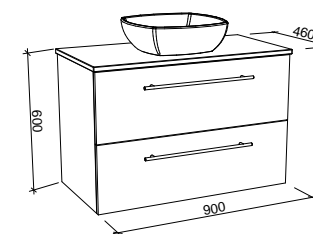

OXBOW 900mm

Wall Hung