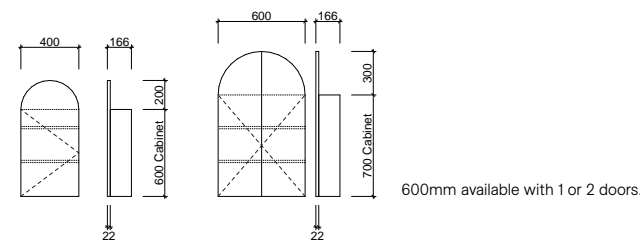

Church Shaving Cabinet

Enhance the look and functionality of your bathroom with the Church shaver. Its curved top will add a touch of elegance and softness to your space, while the integrated storage keeps your bathroom essentials neatly arranged and within easy reach.

- Upgrade to Platinum option with Luxe Graphite interior and glass internal shelves to match Platinum vanities
- Optional under cabinet lighting available (additional charges apply)
- Semi-recessed option available on request

[01.] Church Shaving Cabinet 400mm | CHU-SC-400-S-G | $1,009 each Classic Oak Cabinet **[02.] Church Shaving Cabinet 600mm** | CHU-SC-600-D-G | $1,102 each White Satin Cabinet **[03.] Church Shaving Cabinet 600mm** | CHU-SC-600-S-G | $1,102 Olive Satin Cabinet shown with door open **Please refer to pricelist pages for all available options.**

Denver Shaving Cabinet

With a vast range of sizes and exposed side panels, the Denver shaver is great for wall-to-wall fitting. Add extra practicality and style to your shaver by adding under cabinet or side lighting (additional charges apply).

- Upgrade to Platinum option with Luxe Graphite interior and glass internal shelves to match Platinum vanities
- Semi-recessed option available on request
- Fully reversible (unless ordered with upgrades)