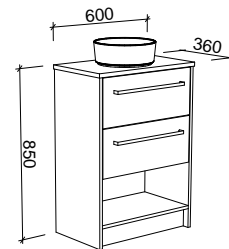

CABINET WITH	SKU	RRP
Urban Ceramic Top	KAR-V-600-C-URB-F	$1,956
20mm SilkSurface Top with White Gloss Above Counter Ceramic Basin	KAR-V-600-C-SSA-F	$2,291
20mm SilkSurface Top with White Gloss Ceramic Under Counter Basin	KAR-V-600-C-SSU-F	$2,291
No Top	KAR-VCO-600-C-X-F	$1,442