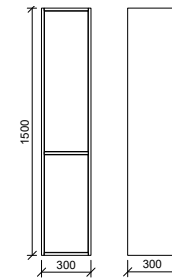

[01.] Hudson Tallboy | HDS-TB-300-W-G | $1,331 Elegant Oak Cabinet **[02.] Hudson Tallboy** | HDS-TB-300-W-G | $1,331 Light Grey Satin Cabinet | Shown with Apollo Route Cabinet Front Upgrade | ROU-OPT-APOLLO | ADD $186 per door Please refer to pricelist pages for all available options.