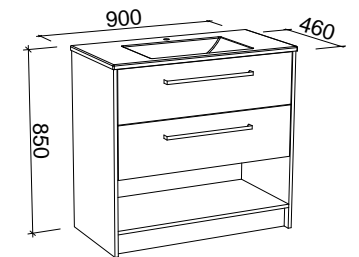

CABINET WITH	SKU	RRP
Alpha Ceramic Top	KAN-V-900-C-APH-F	$2,309
Regal Mineral Composite Top	KAN-V-900-C-REG-F	$2,309
Haven Matt Dolomite Top	KAN-V-900-C-HVN-F	$2,309
20mm SilkSurface Top with White Gloss Above Counter Ceramic Basin	KAN-V-900-C-SSA-F	$2,996
20mm SilkSurface Top with White Gloss Under Counter Ceramic Basin	KAN-V-900-C-SSU-F	$2,996
No Top	KAN-VCO-900-C-X-F	$1,752