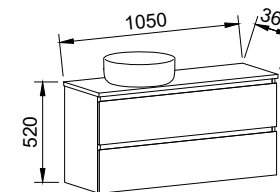

BILLIE 1050mm OFFSET BOWL

Wall Hung

CABINET WITH	SKU	RRP
20mm SilkSurface Top with White Gloss Above Counter Ceramic Basin Left-hand Offset	BIL-V-1050-L-SSA-W	$2,827
20mm SilkSurface Top with White Gloss Under Counter Ceramic Basin Left-hand Offset	BIL-V-1050-L-SSU-W	$2,827
No Top Left-hand Offset	BIL-VCO-1050-L-X-W	$1,512

NOTE: Right-hand offset also available. Order by replacing -L- with -R- in the relevant SKU. Centre bowl available on request.