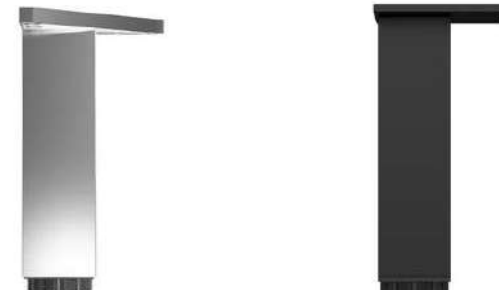

Square Leg

Legs can be adjusted within 150mm – 166mm height.

Chrome			Black		
	SKU	RRP		SKU	RRP
150mm	SQR-LEG-150-CR	$52	150mm	SQR-LEG-150-BL	$52