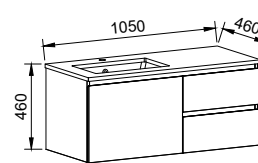

NOTE: Right-hand offset also available. Order by replacing -L- with -R- in the relevant SKU. Only handles shorter than 320mm are available.

DAKOTA 1050mm

Wall Hung

CABINET WITH	SKU	RRP
20mm SilkSurface Top with White Gloss Above Counter Ceramic Basin Left-hand Offset	DAK-V-1050-L-SSA-W	\$4,112
20mm SilkSurface Top with White Gloss Under Counter Ceramic Basin Left-hand Offset	DAK-V-1050-L-SSU-W	\$4,112
No Top Left-hand Offset	DAK-VCO-1050-L-X-W	\$2,115