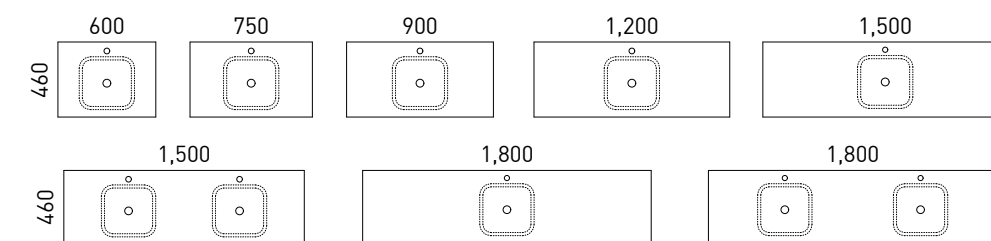

Available in wall hung or floor standing.

- Top options include:
 - 18mm laminated top with above counter basin/s
- Cabinet options include:
 - Woodgrain only

[01.] Delaware Vanity 1200mm | DEL-V-1200-C-LMA-W | \$2,208 Planked Urban Oak Cabinet with Laminate Top and White Gloss Allure Flute Ceramic Basin **[02.] Delaware Vanity 1500mm** | DEL-V-1500-C-LMA-F | \$3,241 Tassie Oak Cabinet with Laminate Top and White Gloss Enchant Ceramic Basin **[03.] Delaware Vanity 1800mm** | DEL-V-1800-D-LMA-W | \$2,968 Prime Oak Cabinet with Laminate Top and White Gloss Allure Ceramic Basins **[04.] Delaware Vanity 900mm** | DEL-V-900-C-LMA-W | \$1,653 Perugian Walnut Cabinet with Laminate Top and White Gloss Allure Raked Ceramic Basin **Please refer to pricelist pages for all available options.**