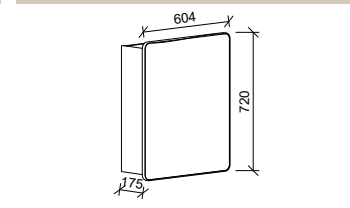

SUTHERLAND HOUSE BY SHAYNNA BLAZE

600mm*

SKU	RRP
SHC-SC-600-S-G	$1,149