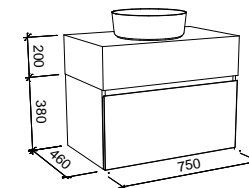

Kingsley

G GOLD INCLUSIONS

KINGSLEY 750mm

Wall Hung

CABINET WITH	SKU	RRP
Alpha Ceramic Top	KIN-V-750-C-APH-W	\$1,263
Regal Mineral Composite Top	KIN-V-750-C-REG-W	\$1,263
Stadium Mineral Composite Top	KIN-V-750-C-STD-W	\$1,263
Haven Matt Dolomite Top	KIN-V-750-C-HVN-W	\$1,263
20mm SilkSurface Top with Above Counter White Gloss Ceramic Basin	KIN-V-750-C-SSA-W	\$1,705
20mm SilkSurface Top with Under Counter White Gloss Ceramic Basin	KIN-V-750-C-SSU-W	\$1,990
60mm SilkSurface Freedom Top with Above Counter White Gloss Ceramic Basin	KIN-V-750-C-FRA-W	\$1,860
60mm SilkSurface Freedom Top with Under Counter White Gloss Ceramic Basin	KIN-V-750-C-FRU-W	\$2,110
200mm SilkSurface Box Top with Above Counter White Gloss Ceramic Basin	KIN-V-750-C-BXA-W	\$2,095
200mm SilkSurface Box Top with Under Counter White Gloss Ceramic Basin	KIN-V-750-C-BXU-W	\$2,095
No Top	KIN-VCO-750-C-X-W	\$750