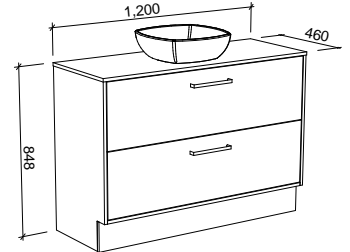

Floor Standing

CABINET WITH	SKU	RRP	CABINET WITH	SKU	RRP
18mm Laminate Top with White Gloss Ceramic Above Counter Basin	DEL-V-1200-C-LMA-W	$2,208	18mm Laminate Top with White Gloss Ceramic Above Counter Basin	DEL-V-1200-C-LMA-F	$2,898
No Top	DEL-VCO-1200-C-X-W	$1,501	No Top	DEL-VCO-1200-C-X-F	$2,191