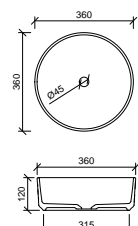

Diamond White

32mm waste.

WG DIA-BS-360-WG-S | $233

WM DIA-BS-360-WM-U | $385