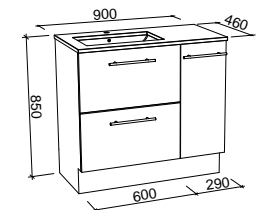

CABINET WITH	SKU	RRP
20mm SilkSurface Top with White Gloss Above Counter Ceramic Basin Left-hand Offset	MAR-V-900-L-SSA-F	$2,861
20mm SilkSurface Top with White Gloss Under Counter Ceramic Basin Left-hand Offset	MAR-V-900-L-SSU-F	$2,861
No Top Left-hand Offset	MAR-VCO-900-L-X-F	$1,712