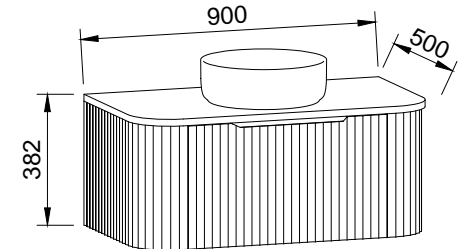

SANTOS 900mm

Wall Hung

CABINET WITH	SKU	RRP
20mm SilkSurface Top with White Gloss Above Counter Ceramic Basin	SAN-V-900-C-SSA-W	$2,550
No Top	SAN-VCO-900-C-X-W	$2,074