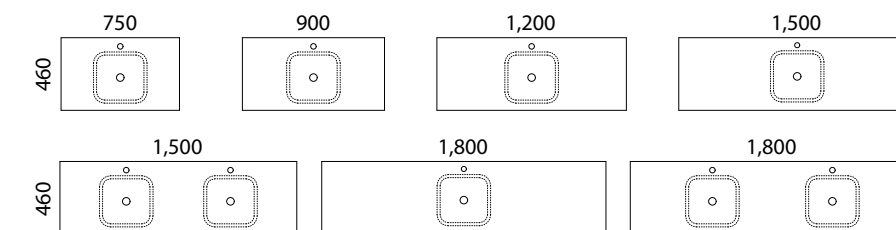

[01.] Ashton Vanity 900mm | ASH-V-900-C-SSA-W | $3,329 Bayleaf Cabinet with Stratiss SilkSurface Top and White Gloss Iconic 420 Ceramic Basin **[02.] Ashton Vanity 1200mm** | ASH-V-1200-C-SSA-W | $3,955 White Satin Cabinet with Bianco Pearl SilkSurface Top and White Gloss Myrtle Ceramic Basin | Shown with Under Cabinet Lighting | LED-L-UNDERCAB-V | ADD $413 **[03.] Ashton Vanity 1800mm** | ASH-V-1800-D-SSA-W | $5,633 Florentine Walnut Cabinet with Arctic White SilkSurface Top and White Gloss Enchant Ceramic Basins **[04.] Ashton Vanity 900mm** | ASH-V-900-C-SSA-W | $3,329 Perugian Walnut Cabinet with Calcutta Snow SilkSurface Top and White Gloss Radius Inset Ceramic Basin | Shown with Under Cabinet Lighting | LED-L-UNDERCAB-V | ADD $413 **Please refer to pricelist pages for all available options.**