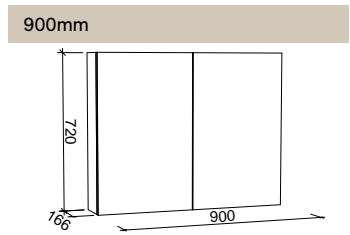

SKU	RRP
TEN-SC-900-D-G	$854
TEN-SC-900-D-P	$978