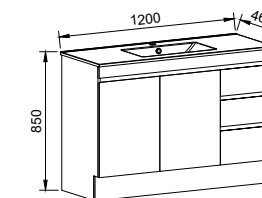

CABINET WITH	SKU	RRP
Alpha Ceramic Top	IND-V-1200-C-APH-F	$1,956
No Top	IND-VCO-1200-C-X-F	$1,595

NOTE: Only handles shorter than 250mm are available on the Indiana.