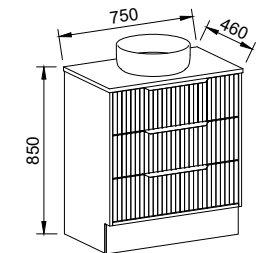

CABINET WITH	SKU	RRP
20mm SilkSurface Top with White Gloss Above Counter Ceramic Basin	EMM-V-750-C-SSA-F	$2,779
No Top	EMM-VCO-750-C-X-F	$2,130

Floor Standing