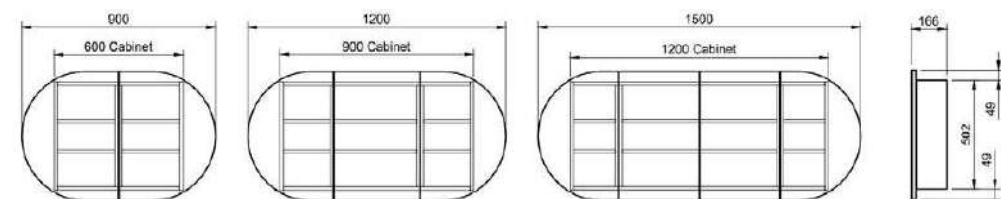

Ballad Shaving Cabinet

With gracefully curved ends, the Ballad Shaving Cabinet takes on a modern and stylish silhouette, elevating its sleek rectangular design. Elevate the design by adding under cabinet lighting (additional charges apply). You can now store in style!

- Upgrade to Platinum option with Luxe Graphite interior and glass internal shelves to match Platinum vanities
- Semi-recessed option available upon request
- Panoramic hinging

[01.] Ballad Shaving Cabinet 1500mm | BAL-SC-1500-4-G | $1,565 Light Grey Satin Cabinet shown with doors open [02.] Ballad Shaving Cabinet 1500mm | BAL-SC-1500-4-G | $1,565 Light Grey Satin Cabinet [03.] Ballad Shaving Cabinet 900mm | BAL-SC-900-D-G | $969 White Satin Cabinet Please refer to pricelist pages for all available options.

Boston Shaving Cabinet

Meet the Boston Shaver, the ultimate bathroom companion that will make your morning routine a little easier! The display shelves at each end add a touch of sophistication, and you can add further drama by adding under cabinet lighting (additional charges apply).

- Upgrade to Platinum option with Luxe Graphite interior and glass internal shelves to match Platinum vanities
- Semi-recessed option available upon request (additional charges apply)
- Fully reversible (unless ordered with upgrades)