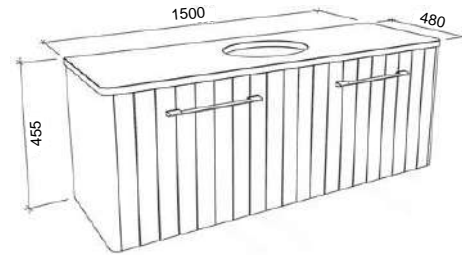

SABA 1500mm CENTRE BOWL

Wall Hung

CABINET WITH	SKU	RRP
20mm SilkSurface Top with White Gloss Above Counter Ceramic Basin	SAB-V-1500-C-SSA-W	$3,409
20mm SilkSurface Top with White Gloss Under Counter Ceramic Basin	SAB-V-1500-C-SSU-W	$3,700
No Top	SAB-VCO-1500-C-X-W	$1,934