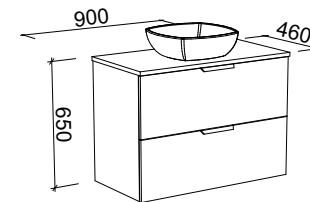

SUTHERLAND HOUSE 900mm

Wall Hung

CABINET WITH	SKU	RRP
20mm SilkSurface Top with White Gloss Above Counter Ceramic Basin	SHC-V-900-C-SSA-W	$3,412
20mm SilkSurface Top with White Gloss Under Counter Ceramic Basin	SHC-V-900-C-SSU-W	$3,412
No Top	SHC-VCO-900-C-X-W	$2,232

On Legs