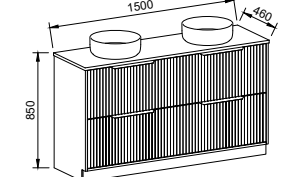

CABINET WITH	SKU	RRP
20mm SilkSurface Top with White Gloss Above Counter Ceramic Basins	ELW-V-1500-D-SSA-F	$5,122
20mm SilkSurface Top with White Gloss Under Counter Ceramic Basins	ELW-V-1500-D-SSU-F	$5,280
No Top	ELW-VCO-1500-D-X-F	$3,847