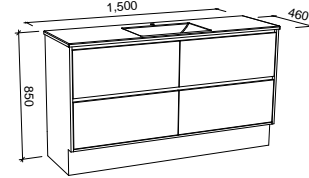

CABINET WITH	SKU	RRP
Alpha Ceramic Top	GRA-V-1500-C-APH-F	$3,850
Regal Mineral Composite Top	GRA-V-1500-C-REG-F	$3,735
Haven Matt Dolomite Top	GRA-V-1500-C-HVN-F	$3,735
20mm SilkSurface Top with White Gloss Above Counter Ceramic Basin	GRA-V-1500-C-SSA-F	$4,331
20mm SilkSurface Top with White Gloss Under Counter Ceramic Basin	GRA-V-1500-C-SSU-F	$4,331
No Top	GRA-VCO-1500-C-X-F	$2,612