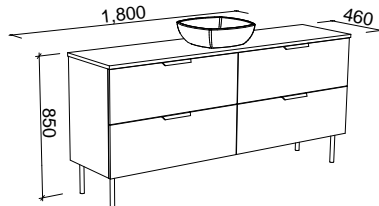

CABINET WITH	SKU	RRP
20mm SilkSurface Top with White Gloss Above Counter Ceramic Basin	SHC-V-1800-C-SSA-L	$5,247
20mm SilkSurface Top with White Gloss Under Counter Ceramic Basin	SHC-V-1800-C-SSU-L	$5,247
No Top	SHC-VCO-1800-C-X-L	$3,947