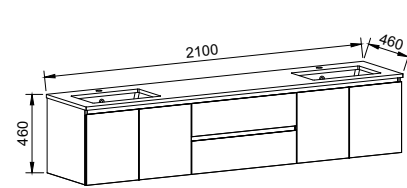

NOTE: Right-hand offset also available. Order by replacing **-L-** with **-R-** in the relevant SKU. Only handles shorter than 250mm are available.

Dakota

P PLATINUM INCLUSIONS

DAKOTA 2100mm DOUBLE BOWL

Wall Hung