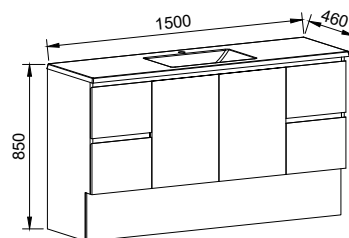

CABINET WITH	SKU	RRP
Regal Mineral Composite Top	CAR-V-1500-C-REG-F	$3,501
Alpha Ceramic Top	CAR-V-1500-C-APH-F	$3,618
Haven Matt Dolomite Top	CAR-V-1500-C-HVN-F	$3,501
Grand Mineral Composite Top	CAR-V-1500-C-GND-F	$3,789
No Top	CAR-VCO-1500-C-X-F	$2,339

Carlo

G GOLD INCLUSIONS