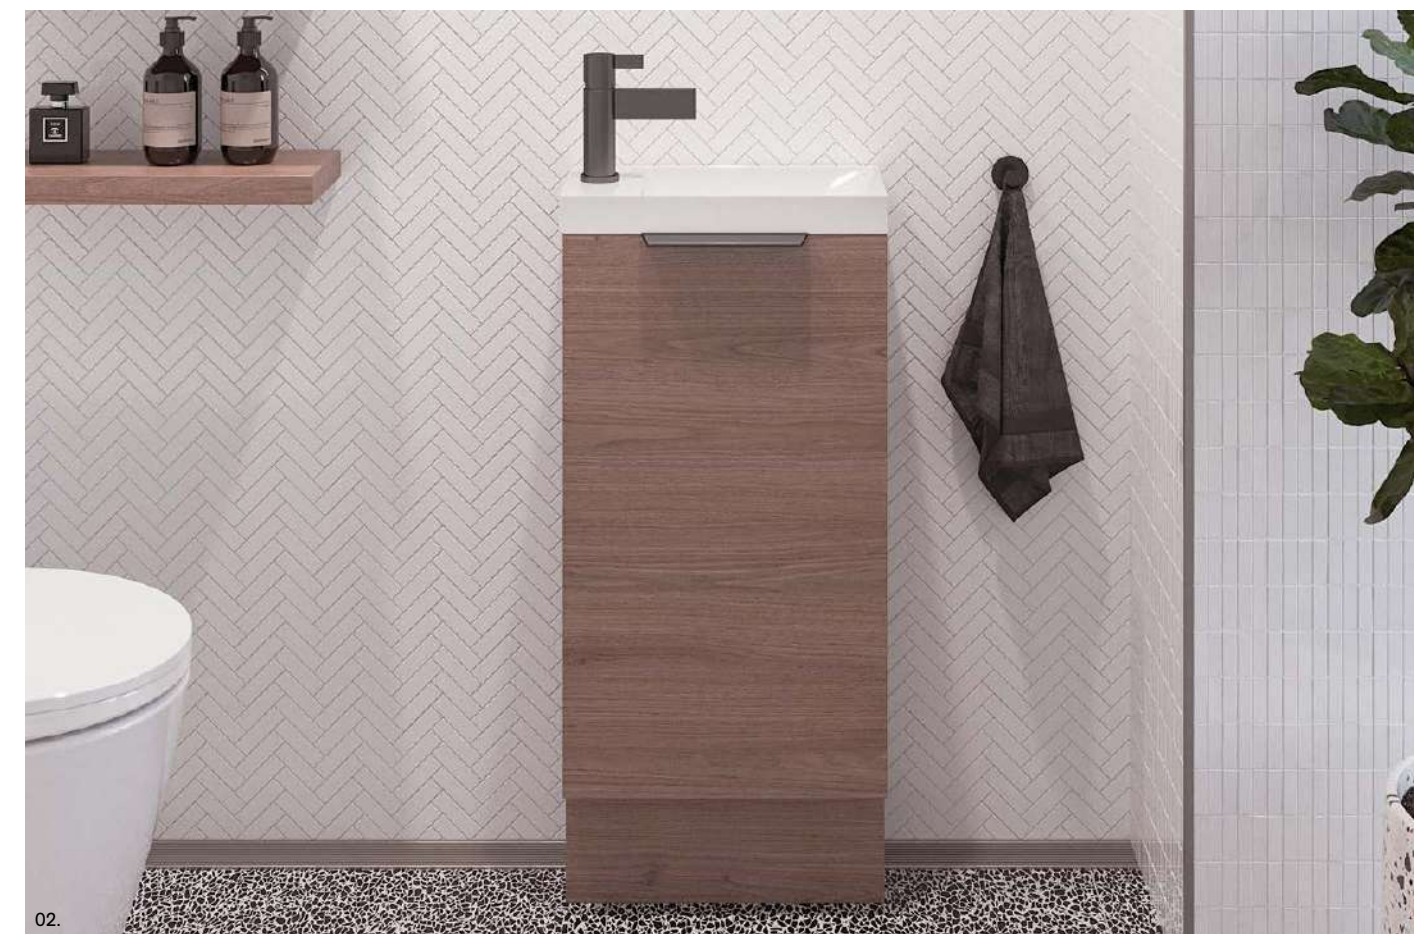

Are you in need of a compact and practical vanity for your small space? Look no further than the Ollie vanity. With its slimline design, this vanity is specifically crafted to fit in bathrooms with limited room.

Available in wall hung and floor standing.

- Top options include:
  - 45mm integrated top - Nano
- Handle options include:
  - Side fingerpull as standard