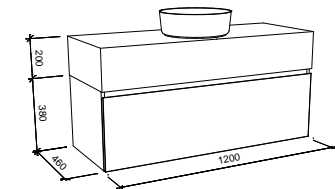

KINGSLEY 1200mm

Wall Hung

CABINET WITH	SKU	RRP
Alpha Ceramic Top	KIN-V-1200-C-APH-W	$1,771
Regal Mineral Composite Top	KIN-V-1200-C-REG-W	$1,771
Stadium Mineral Composite Top	KIN-V-1200-C-STD-W	$1,771
Haven Matt Dolomite Top	KIN-V-1200-C-HVN-W	$1,771
20mm SilkSurface Top with Above Counter White Gloss Ceramic Basin	KIN-V-1200-C-SSA-W	$2,391
20mm SilkSurface Top with Under Counter White Gloss Ceramic Basin	KIN-V-1200-C-SSU-W	$2,676
60mm SilkSurface Freedom Top with Above Counter White Gloss Ceramic Basin	KIN-V-1200-C-FRA-W	$2,627
60mm SilkSurface Freedom Top with Under Counter White Gloss Ceramic Basin	KIN-V-1200-C-FRU-W	$2,876
200mm SilkSurface Box Top with Above Counter White Gloss Ceramic Basin	KIN-V-1200-C-BXA-W	$3,646
200mm SilkSurface Box Top with Under Counter White Gloss Ceramic Basin	KIN-V-1200-C-BXU-W	$3,646
No Top	KIN-VCO-1200-C-X-W	$1,036