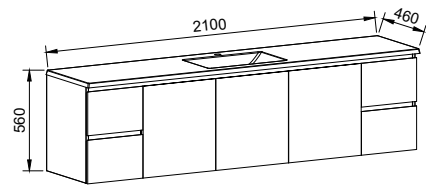

Carlo

G GOLD INCLUSIONS

CARLO 2100mm CENTRE BOWL

Wall Hung

CABINET WITH	SKU	RRP
Regal Mineral Composite Top	CAR-V-2100-C-REG-W	$5,221
No Top	CAR-VCO-2100-C-X-W	$2,645

Floor Standing