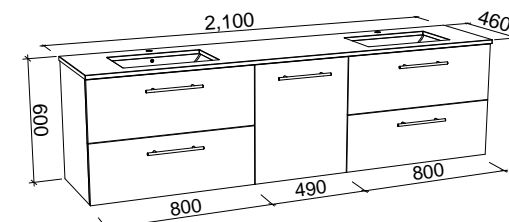

MARSHALL 2100mm DOUBLE BOWL

Wall Hung