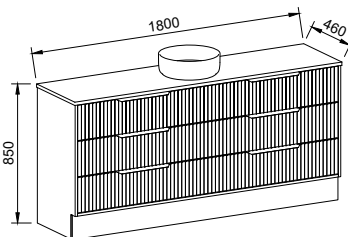

CABINET WITH	SKU	RRP
20mm SilkSurface Top with White Gloss Above Counter Ceramic Basin	EMM-V-1800-C-SSA-F	$5,773
No Top	EMM-VCO-1800-C-X-F	$4,480