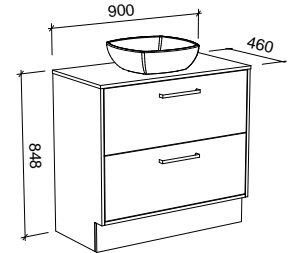

Floor Standing

CABINET WITH	SKU	RRP	CABINET WITH	SKU	RRP
18mm Laminate Top with White Gloss Ceramic Above Counter Basin	DEL-V-900-C-LMA-W	$1,653	18mm Laminate Top with White Gloss Ceramic Above Counter Basin	DEL-V-900-C-LMA-F	$2,049
No Top	DEL-VCO-900-C-X-W	$1,034	No Top	DEL-VCO-900-C-X-F	$1,431