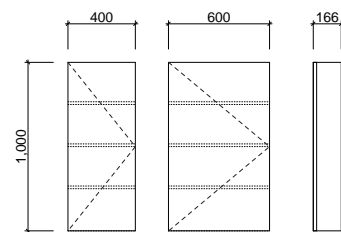

Jazz Shaving Cabinet

Experience cutting-edge style and functionality in your bathroom with the Jazz shaver! This contemporary rectangular masterpiece boasts a sleek, modern look that will elevate your bathroom. The practical mirror size and ample storage space ensure that both your morning routine and bathroom organisation are seamless.

- Upgrade to Platinum option with Luxe Graphite interior and glass internal shelves to match Platinum vanities
- Semi-recessed option available upon request
- Optional under cabinet lighting available (additional charges apply)
- Fully reversible (unless ordered with upgrades)

[01.] Jazz Shaving Cabinet 600mm | JZZ-SC-600-S-G | $974 each Light Grey Satin Cabinet **[02.] Jazz Shaving Cabinet 600mm** | JZZ-SC-600-S-G | $974 each Dark Grey Satin Cabinet | Shown with Under Shaving Cabinet Lighting | LED-L-UNDERCAB-S-R | ADD $413 per shaving cabinet **[03.] Jazz Shaving Cabinet 400mm** | JZZ-SC-400-S-G | $837 Boston Oak Cabinet **Please refer to pricelist pages for all available options.**

New York Shaving Cabinet

Unleash your interior design potential with the versatile New York shaver. This sophisticated piece features exterior display shelves at one end, offering a beautiful space to showcase your favourite decor. To accommodate your bathroom layout, the shelves can be fully reversed (unless ordered with upgrades).

- Upgrade to Platinum option with Luxe Graphite interior and glass internal shelves to match Platinum vanities
- Semi-recessed option available upon request (additional charges apply)
- Optional under cabinet lighting available (additional charges apply)