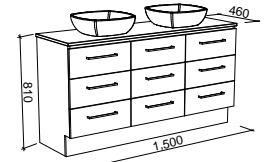

CABINET WITH	SKU	RRP
20mm SilkSurface Top with White Gloss Above Counter Ceramic Basins	ASH-V-1500-D-SSA-F	$5,944
No Top	ASH-VCO-1500-D-X-F	$3,447

On Legs