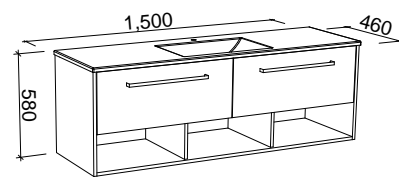

KANSAS 1500mm CENTRE BOWL

Wall Hung

CABINET WITH	SKU	RRP
Alpha Ceramic Top	KAN-V-1500-C-APH-W	$3,617
Regal Mineral Composite Top	KAN-V-1500-C-REG-W	$3,257
Haven Matt Dolomite Top	KAN-V-1500-C-HVN-W	$3,257
20mm SilkSurface Top with White Gloss Above Counter Ceramic Basin	KAN-V-1500-C-SSA-W	$3,862
20mm SilkSurface Top with White Gloss Under Counter Ceramic Basin	KAN-V-1500-C-SSU-W	$3,862
No Top	KAN-VCO-1500-C-X-W	$2,117

Floor Standing