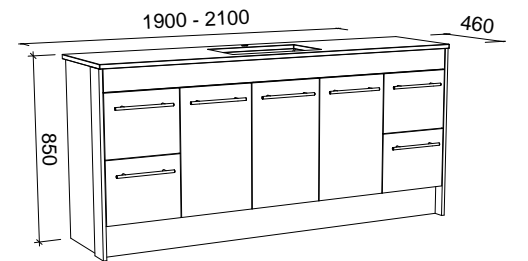

Wall to Wall

G GOLD INCLUSIONS

WALL TO WALL 1901mm - 2100mm CENTRE BOWL (Nominate the exact size you require when ordering)

Wall Hung

Floor Standing

CABINET WITH	SKU	RRP
20mm SilkSurface Top with White Gloss Above Counter Ceramic Basin	WTW-V-2100-C-SSA-W	\$5,393
20mm SilkSurface Top with White Gloss Under Counter Ceramic Basin	WTW-V-2100-C-SSU-W	\$5,393
No Top	WTW-VCO-2100-C-X-W	\$2,897