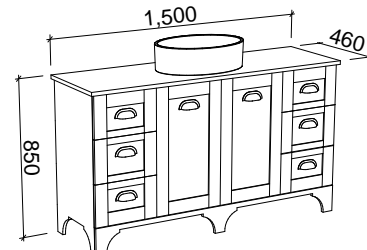

WINDSOR 1500mm CENTRE BOWL

Floor Standing

CABINET WITH	SKU	RRP
Alpha Ceramic Top	WIN-V-1500-C-APH-F	$3,591
20mm SilkSurface Top with White Gloss Above Counter Ceramic Basin	WIN-V-1500-C-SSA-F	$4,480
20mm SilkSurface Top with White Gloss Under Counter Ceramic Basin	WIN-V-1500-C-SSU-F	$4,480
60mm SilkSurface Freedom Top with White Gloss Above Counter Ceramic Basin	WIN-V-1500-C-FRA-F	$4,978
60mm SilkSurface Freedom Top with White Gloss Under Counter Ceramic Basin	WIN-V-1500-C-FRU-F	$4,978
No Top	WIN-VCO-1500-C-X-F	$3,396

Windsor

G GOLD INCLUSIONS