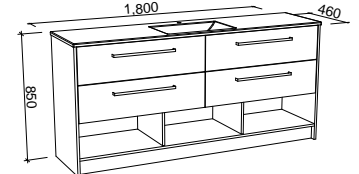

CABINET WITH	SKU	RRP
Regal Mineral Composite Top	KAN-V-1800-C-REG-F	$4,832
20mm SilkSurface Top with White Gloss Above Counter Ceramic Basins	KAN-V-1800-C-SSA-F	$5,189
20mm SilkSurface Top with White Gloss Under Counter Ceramic Basin	KAN-V-1800-C-SSU-F	$5,189
No Top	KAN-VCO-1800-C-X-F	$3,411