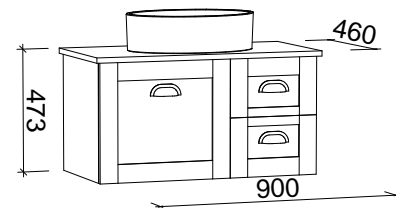

Victoria

G GOLD INCLUSIONS

VICTORIA 900mm

Wall Hung

CABINET WITH	SKU	RRP
Alpha Ceramic Top	VIC-V-900-C-APH-W	$2,305
20mm SilkSurface Top with White Gloss Above Counter Ceramic Basin	VIC-V-900-C-SSA-W	$2,505
20mm SilkSurface Top with White Gloss Under Counter Ceramic Basin Left-hand Offset	VIC-V-900-L-SSU-W	$2,505
60mm SilkSurface Freedom Top with White Gloss Above Counter Ceramic Basin	VIC-V-900-C-FRA-W	$2,737
60mm SilkSurface Freedom Top with White Gloss Under Counter Ceramic Basin	VIC-V-900-C-FRU-W	$2,737
No Top	VIC-VCO-900-C-X-W	$2,064

Floor Standing