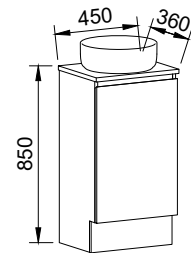

Floor Standing

CABINET WITH	SKU	RRP
20mm SilkSurface Top with White Gloss Above Counter Ceramic Basin	BIL-V-450-C-SSA-F	$1,805
No Top	BIL-VCO-450-C-X-F	$942