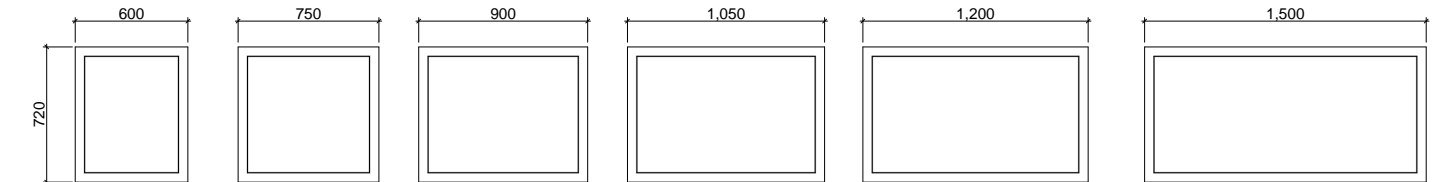

[01.] Miami Mirror 1500mm | MIA-M-1500-720 | $1,111 Light Pistachio Satin Frame | Shown with Mirror Lighting Upgrade | LED-L-MIRROR | ADD $413 **[02.] Miami Mirror 1500mm** | MIA-M-1500-720 | $1,111 Perugian Walnut Frame **[03.] Miami Mirror 750mm** | MIA-M-750-720 | $532 White Satin Frame **Please refer to pricelist pages for all available options.**