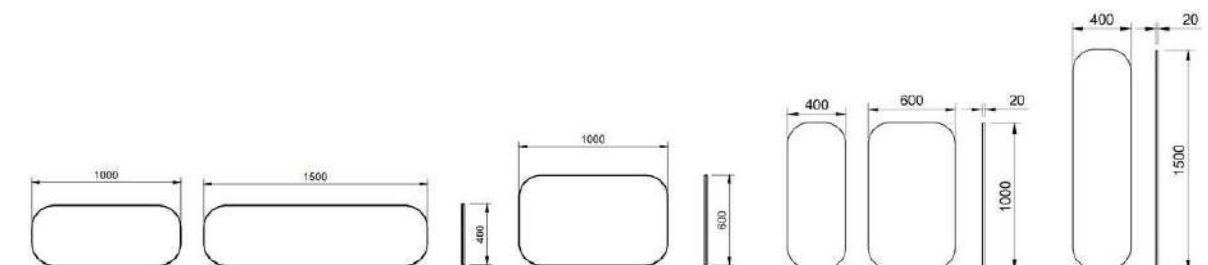

[01.] Jazz Arch Mirror 400mm x 1000mm | JZA-M-400-1000 | $503 each | Shown with Mirror Lighting Upgrade | LED-L-MIRROR | ADD $413 per mirror **[02.] Jazz Arch Mirror 1000mm x 600mm** | JZA-M-1000-600 | $706 **[03.] Jazz Arch Mirror 600mm x 1000mm** | JZA-M-600-1000 | $706 **Please refer to pricelist pages for all available options.**