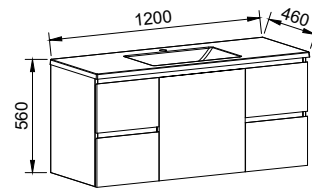

CARLO 1200mm

Wall Hung

CABINET WITH	SKU	RRP
Regal Mineral Composite Top	CAR-V-1200-C-REG-W	$2,553
Alpha Ceramic Top	CAR-V-1200-C-APH-W	$2,553
Haven Matt Dolomite Top	CAR-V-1200-C-HVN-W	$2,553
Grand Mineral Composite Top	CAR-V-1200-C-GND-W	$2,771
No Top	CAR-VCO-1200-C-X-W	$1,837