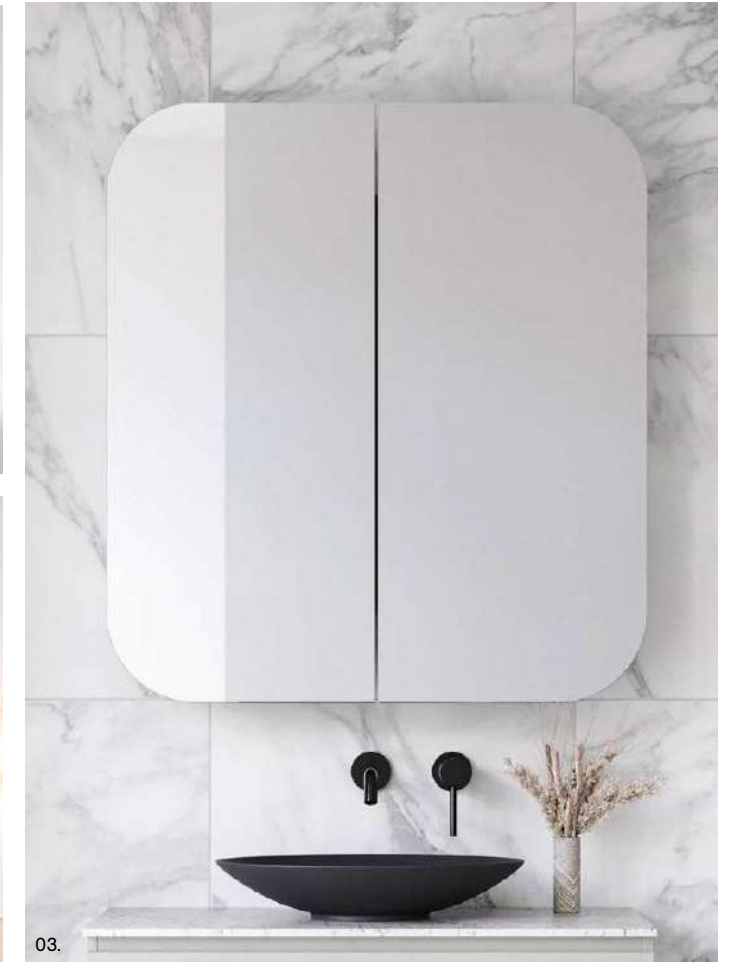

[01.] Jazz Arch Shaving Cabinet 1500mm | JZA-SC-1500-3-G | $1,746 White Satin Cabinet shown with doors open | Shown with Magnifying Mirror Upgrade | UPG-OPT-MAGM | ADD $105 **[02.] Jazz Arch Shaving Cabinet 400mm** | JZA-SC-400-S-G | $956 each Planked Urban Oak Cabinet **[03.] Jazz Arch Shaving Cabinet 900mm** | JZA-SC-900-D-G | $1,215 Light Grey Satin Cabinet **Please refer to pricelist pages for all available options.**