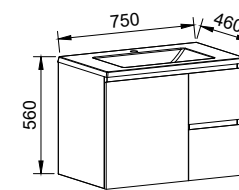

NOTE: Only handles shorter than 250mm are available on the Carlo.

Carlo

G GOLD INCLUSIONS

CARLO 750mm

Wall Hung

CABINET WITH	SKU	RRP
Regal Mineral Composite Top	CAR-V-750-C-REG-W	\$1,764
Alpha Ceramic Top	CAR-V-750-C-APH-W	\$1,764
Haven Matt Dolomite Top	CAR-V-750-C-HVN-W	\$1,764
Grand Mineral Composite Top	CAR-V-750-C-GND-W	\$1,945
No Top	CAR-VCO-750-C-X-W	\$1,301