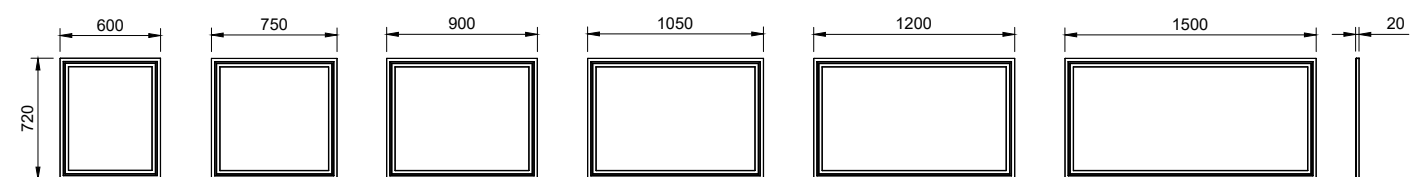

Miami Classic Mirror

The routed frame of this mirror adds a touch of timeless elegance, beautifully complementing routed vanities with its classic profile. Available in a range of sizes, the Miami Classic offers versatility to suit your space perfectly.

- Easy split batten mounting system
- Available in vertical hung upon request (additional charges may apply)
- Available in any standard painted finish (not available in woodgrain finishes)

[01.] Miami Mirror 1500mm | MIAC-M-1500-720 | $1,230 White Satin Frame **[02.] Miami Mirror 1200mm** | MIAC-M-1200-720 | $901 White Satin Frame **[03.] Miami Mirror 750mm** | MIAC-M-750-720 | $652 Olive Satin Frame **Please refer to pricelist pages for all available options.**

Oxford Mirror

Transform your bathroom with the versatile Oxford mirror. This sleek and practical design comes in three sizes and for an added touch of elegance you can enhance it with lighting surround (additional charges apply).

- Easy split batten mounting system
- White satin edging unless specified otherwise