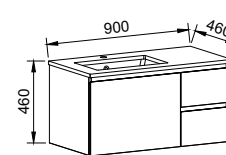

NOTE: Only handles shorter than 320mm are available.

DAKOTA 900mm

Wall Hung

CABINET WITH	SKU	RRP
20mm SilkSurface Top with White Gloss Above Counter Ceramic Basin Left-hand Offset	DAK-V-900-L-SSA-W	\$3,577
20mm SilkSurface Top with White Gloss Under Counter Ceramic Basin Left-hand Offset	DAK-V-900-L-SSU-W	\$3,577
No Top Left-hand Offset	DAK-VCO-900-L-X-W	\$1,777