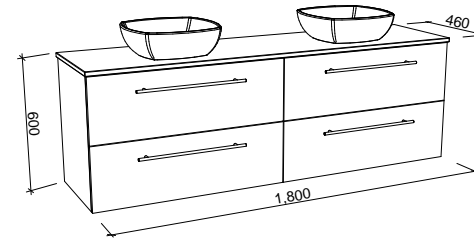

OXBOW 1800mm DOUBLE BOWL

Wall Hung

CABINET WITH	SKU	RRP
20mm SilkSurface Top with White Gloss Above Counter Ceramic Basins	OXB-V-1800-D-SSA-W	$5,017
20mm SilkSurface Top with White Gloss Under Counter Ceramic Basins	OXB-V-1800-D-SSU-W	$5,017
No Top	OXB-VCO-1800-D-X-W	$2,962

Floor Standing