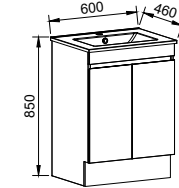

CABINET WITH	SKU	RRP
Alpha Ceramic Top	IND-V-600-C-APH-F	$1,071
No Top	IND-VCO-600-C-X-F	$898