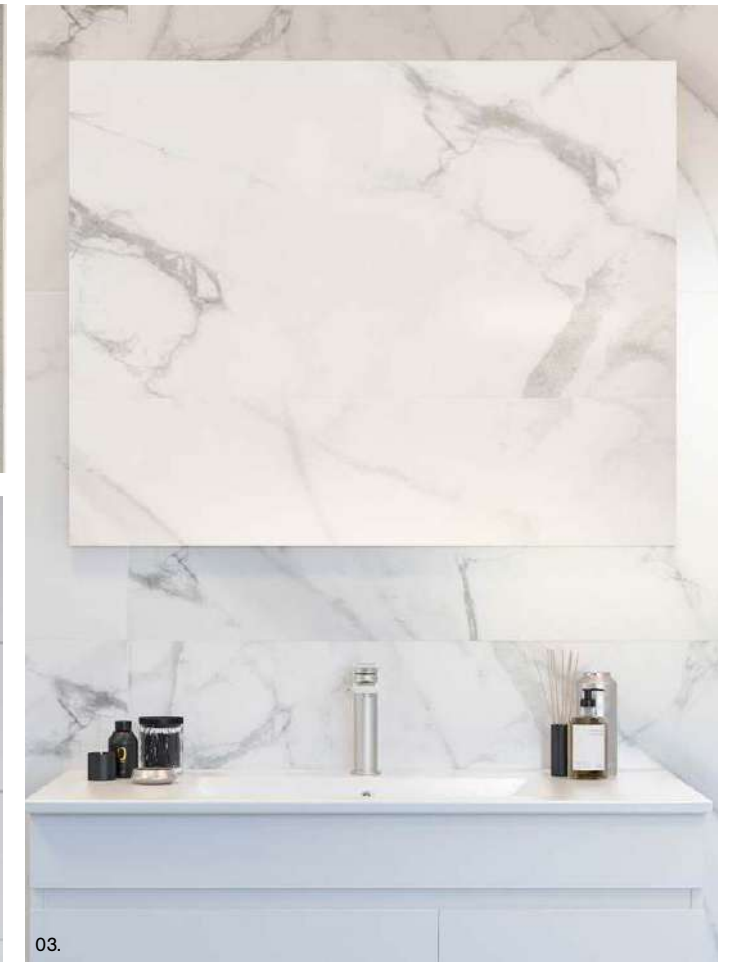

[01.] Georgia Mirror 1500mm | GEO-M-1500-720 | $1,111 | Shown with Mirror Lighting Upgrade | LED-L-MIRROR | ADD $413 **[02.] Georgia Mirror 600mm** | GEO-M-600-720 | $423 each **[03.] Georgia Mirror 900mm** | GEO-M-900-720 | $611 **Please refer to pricelist pages for all available options.**