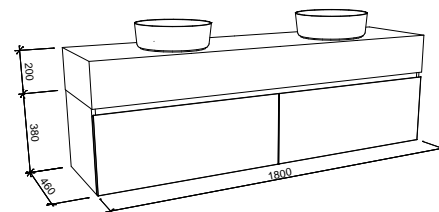

KINGSLEY 1800mm DOUBLE BOWL

Wall Hung

CABINET WITH	SKU	RRP
Regal Mineral Composite Top	KIN-V-1800-D-REG-W	$3,275
Stadium Mineral Composite Top	KIN-V-1800-D-STD-W	$3,275
20mm SilkSurface Top with Above Counter White Gloss Ceramic Basins	KIN-V-1800-D-SSA-W	$3,591
20mm SilkSurface Top with Under Counter White Gloss Ceramic Basins	KIN-V-1800-D-SSU-W	$4,161
60mm SilkSurface Freedom Top with Above Counter White Gloss Ceramic Basins	KIN-V-1800-D-FRA-W	$4,091
60mm SilkSurface Freedom Top with Under Counter White Gloss Ceramic Basins	KIN-V-1800-D-FRU-W	$4,590
200mm SilkSurface Box Top with Above Counter White Gloss Ceramic Basins	KIN-V-1800-D-BXA-W	$4,657
200mm SilkSurface Box Top with Under Counter White Gloss Ceramic Basins	KIN-V-1800-D-BXU-W	$4,657
No Top	KIN-VCO-1800-D-X-W	$1,500

Lottie

S SILVER INCLUSIONS

LOTTIE 480mm

Wall Hung

CABINET WITH	SKU	RRP
Liberty Ceramic Top Left-hand Offset	LOT-V-480-L-LIB-W	$807
No Top Left-hand Offset	LOT-VCO-480-L-X-W	$600

NOTE: Side fingerpull standard unless specified otherwise. Only handles shorter than 320mm are available. Right-hand offset (taphole and hinge on the right) also available. Order by replacing -L- with -R- in the relevant SKU.

Floor Standing