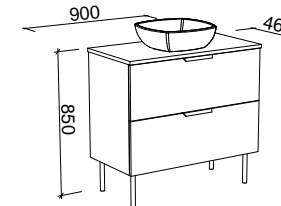

CABINET WITH	SKU	RRP
20mm SilkSurface Top with White Gloss Above Counter Ceramic Basin	SHC-V-900-C-SSA-L	$3,513
20mm SilkSurface Top with White Gloss Under Counter Ceramic Basin	SHC-V-900-C-SSU-L	$3,513
No Top	SHC-VCO-900-C-X-L	$2,455