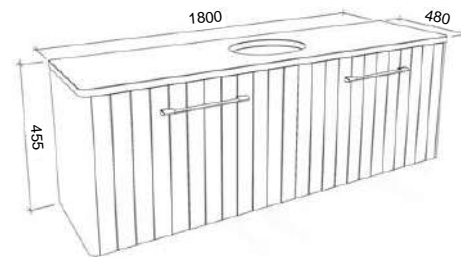

SABA 1800mm CENTRE BOWL

Wall Hung

CABINET WITH	SKU	RRP
20mm SilkSurface Top with White Gloss Above Counter Ceramic Basin	SAB-V-1800-C-SSA-W	$3,802
20mm SilkSurface Top with White Gloss Under Counter Ceramic Basin	SAB-V-1800-C-SSU-W	$4,093
No Top	SAB-VCO-1800-C-X-W	$2,104