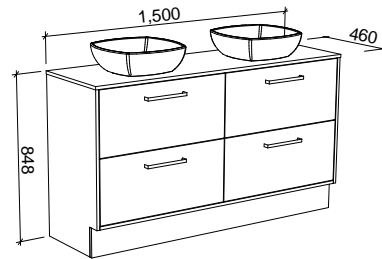

CABINET WITH	SKU	RRP
18mm Laminate Top with White Gloss Ceramic Above Counter Basins	DEL-V-1500-D-LMA-F	$3,453
No Top	DEL-VCO-1500-D-X-F	$2,382