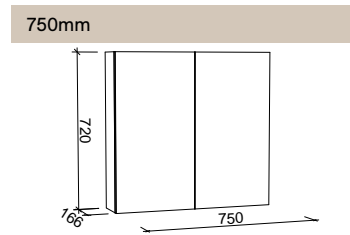

SKU	RRP
TEN-SC-750-D-G	$795
TEN-SC-750-D-P	$920