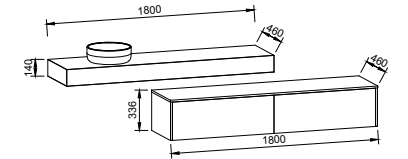

P PLATINUM INCLUSIONS

MILAN 1800mm

Wall Hung

CABINET WITH	SKU	RRP
Complete Unit Left-hand Offset Including White Gloss Ceramic Above Counter Basin, Laminate Slab Top and Cabinet	MIL-V-1800-L-LMA-W	$4,492
Complete Unit Left-hand Offset Including White Gloss Ceramic Above Counter Basin, SilkSurface Top and Cabinet	MIL-V-1800-L-BAA-W	$4,827
Wall Hung Cabinet Only Left-hand Offset	MIL-VCO-1800-L-X-W	$2,199
Laminated Slab Top and Basin Only 1800 x 460 x 140 with mounting brackets Left-hand Offset Incl. White Gloss Ceramic Above Counter Basin	LMA-ST-1800-140-460-L	$2,643
SilkSurface Top and Basin Only 1800 x 460 x 140 with mounting brackets Left-hand Offset Incl. White Gloss Ceramic Above Counter Basin	BAA-ST-1800-140-460-L	$2,900

NOTE: Right-hand offset also available. Order by replacing -L- with -R- in the relevant SKU.

S SILVER INCLUSIONS

Floor Standing

CABINET WITH	SKU	RRP
Nano Dolomite Top Left-hand Offset	OLL-V-400-L-NAN-F	$828
No Top Left-hand Offset	OLL-VCO-400-L-X-F	$444

Floor Standing

CABINET WITH	SKU	RRP
Nano Dolomite Top Left-hand Offset	OLL-V-550-L-NAN-F	$914
No Top Left-hand Offset	OLL-VCO-550-L-X-F	$509