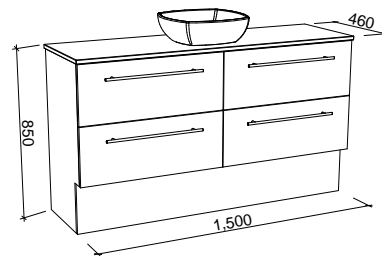

CABINET WITH	SKU	RRP
20mm SilkSurface Top with White Gloss Above Counter Ceramic Basin	OXB-V-1500-C-SSA-F	$4,646
20mm SilkSurface Top with White Gloss Under Counter Ceramic Basin	OXB-V-1500-C-SSU-F	$4,646
No Top	OXB-VCO-1500-C-X-F	$2,864

Oxbow

G GOLD INCLUSIONS