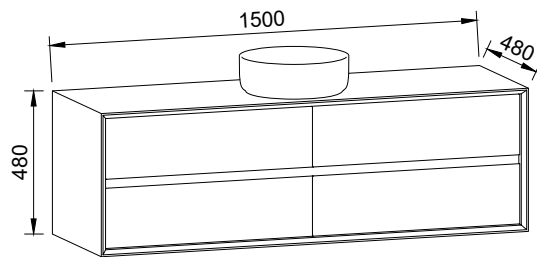

EMBRACE 1500mm CENTRE BOWL

Wall Hung

CABINET WITH	SKU	RRP
20mm SilkSurface Top with White Gloss Above Counter Ceramic Basin	EMB-V-1500-C-SSA-W	$6,028