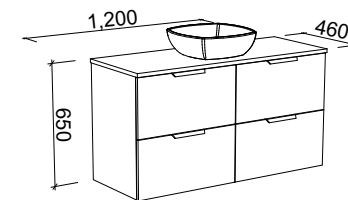

SUTHERLAND HOUSE 1200mm

Wall Hung

CABINET WITH	SKU	RRP
20mm SilkSurface Top with White Gloss Above Counter Ceramic Basin	SHC-V-1200-C-SSA-W	$3,796
20mm SilkSurface Top with White Gloss Under Counter Ceramic Basin	SHC-V-1200-C-SSU-W	$3,796
No Top	SHC-VCO-1200-C-X-W	$3,102

On Legs