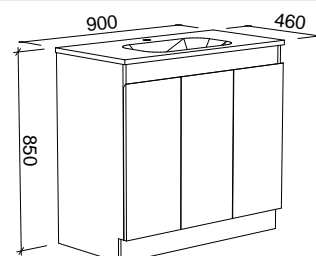

CABINET WITH	SKU	RRP
Alpha Ceramic Top	RKF-V-900-C-APH-F	$1,318
Haven Matt Dolomite Top	RKF-V-900-C-HVN-F	$1,318
No Top	RKF-VCO-900-C-X-F	$913