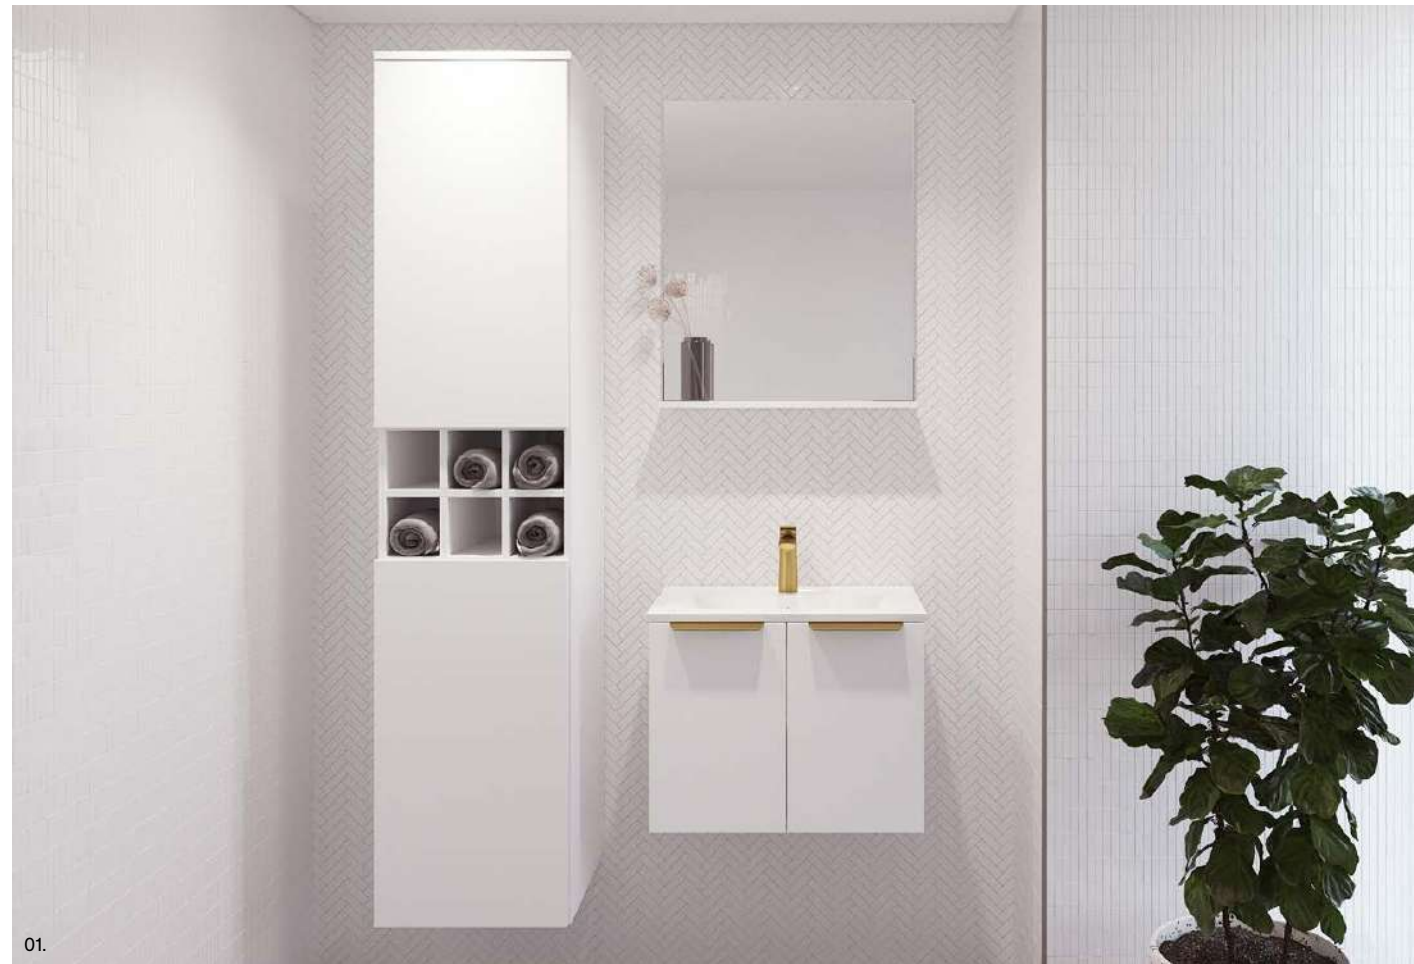

St Clair Tallboy

Introducing the St Clair Tallboy, a stylish and functional addition to any bathroom. With its centre towel storage and adjustable shelves inside, this tallboy will keep your space organised and clutter-free, elevating your bathrooms overall aesthetic.

- Upgrade to Platinum option with Luxe Graphite interior to match Platinum vanities
- Available in wall hung, floor standing, and on legs.