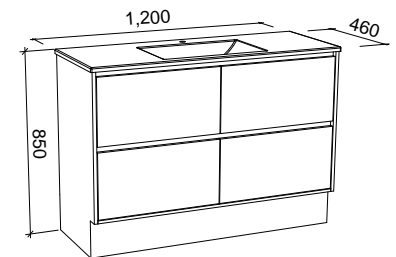

CABINET WITH	SKU	RRP
Alpha Ceramic Top	GRA-V-1200-C-APH-F	$3,100
Regal Mineral Composite Top	GRA-V-1200-C-REG-F	$3,100
Haven Matt Dolomite Top	GRA-V-1200-C-HVN-F	$3,100
20mm SilkSurface Top with White Gloss Above Counter Ceramic Basin	GRA-V-1200-C-SSA-F	$3,683
20mm SilkSurface Top with White Gloss Under Counter Ceramic Basin	GRA-V-1200-C-SSU-F	$3,683
No Top	GRA-VCO-1200-C-X-F	$2,392