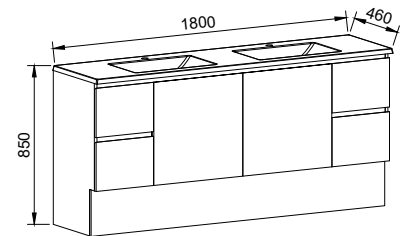

CABINET WITH	SKU	RRP
Regal Mineral Composite Top	CAR-V-1800-D-REG-F	$4,307
Grand Mineral Composite Top	CAR-V-1800-D-GND-F	$4,739
No Top	CAR-VCO-1800-D-X-F	$2,538