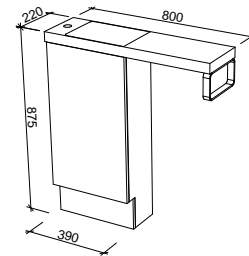

Floor Standing

CABINET WITH	SKU	RRP
Nano Top Left-hand Offset, Left-hand Tap Hole	OSC-V-8040-L-NAN-W	$974
No Top Left-hand Offset	OSC-VCO-400-L-X-W	$553

CABINET WITH	SKU	RRP
Nano Top Left-hand Offset, Left-hand Tap Hole	OSC-V-8040-L-NAN-F	$1,117
No Top Left-hand Offset	OSC-VCO-400-L-X-F	$646

NOTE: Side fingerpull standard unless specified otherwise. Please specify hinge side upon ordering. Only handles shorter than 350mm are available. Right-hand offset also available. Order by replacing -L- with -R- in the relevant SKU.