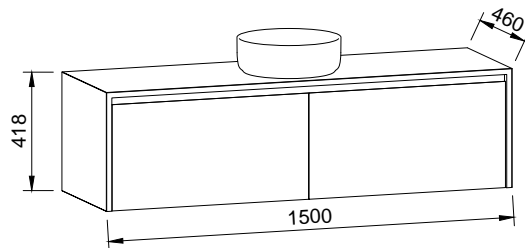

AINSWORTH 1500mm CENTRE BOWL

Wall Hung

CABINET WITH	SKU	RRP
20mm SilkSurface Top with White Gloss Above Counter Ceramic Basin	AIN-V-1500-C-SSA-W	$4,346
20mm SilkSurface Top with White Gloss Under Counter Ceramic Basin	AIN-V-1500-C-SSU-W	$4,346

NOTE: Left and right-hand offsets also available. Order by replacing -C- with -L- or -R- in the relevant SKU.