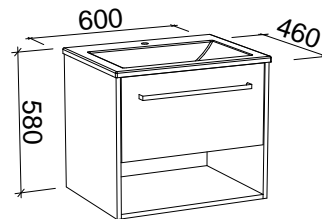

KANSAS 600mm

Wall Hung

CABINET WITH	SKU	RRP
Alpha Ceramic Top	KAN-V-600-C-APH-W	$1,609
Regal Mineral Composite Top	KAN-V-600-C-REG-W	$1,609
20mm SilkSurface Top with White Gloss Above Counter Ceramic Basin	KAN-V-600-C-SSA-W	$1,956
20mm SilkSurface Top with White Gloss Under Counter Ceramic Basin	KAN-V-600-C-SSU-W	$1,956
No Top	KAN-VCO-600-C-X-W	$1,071

Floor Standing