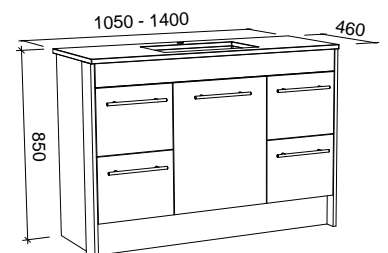

CABINET WITH	SKU	RRP
20mm SilkSurface Top with White Gloss Above Counter Ceramic Basin	WTW-V-1400-C-SSA-F	$4,225
20mm SilkSurface Top with White Gloss Under Counter Ceramic Basin	WTW-V-1400-C-SSU-F	$4,225
No Top	WTW-VCO-1400-C-X-F	$2,740

NOTE: Ask your builder to measure the exact size they require for building your vanity in between two walls. We will custom make your vanity to the exact size you nominate. Please ensure allowance is made for wall tiles as the width cannot be adjusted after manufacture. Only handles shorter than 250mm are available.