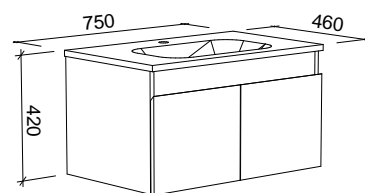

Rockford

S SILVER INCLUSIONS

ROCKFORD 750mm

Wall Hung

CABINET WITH	SKU	RRP
Alpha Ceramic Top	RKF-V-750-C-APH-W	\$1,080
Haven Matt Dolomite Top	RKF-V-750-C-HVN-W	\$1,080
No Top	RKF-VCO-750-C-X-W	\$697

Floor Standing