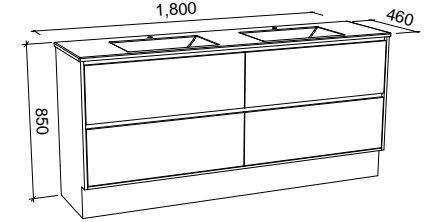

CABINET WITH	SKU	RRP
Regal Mineral Composite Top	GRA-V-1800-D-REG-F	$4,452
20mm SilkSurface Top with White Gloss Above Counter Ceramic Basins	GRA-V-1800-D-SSA-F	$4,838
20mm SilkSurface Top with White Gloss Under Counter Ceramic Basins	GRA-V-1800-D-SSU-F	$4,838
No Top	GRA-VCO-1800-D-X-F	$2,776