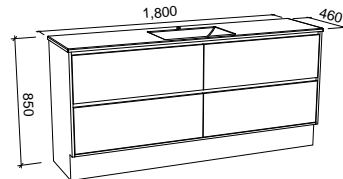

CABINET WITH	SKU	RRP
Regal Mineral Composite Top	GRA-V-1800-C-REG-F	$4,250
20mm SilkSurface Top with White Gloss Above Counter Ceramic Basin	GRA-V-1800-C-SSA-F	$4,597
20mm SilkSurface Top with White Gloss Under Counter Ceramic Basin	GRA-V-1800-C-SSU-F	$4,597
No Top	GRA-VCO-1800-C-X-F	$2,788

Grange

G GOLD INCLUSIONS