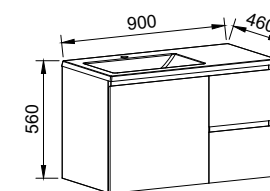

CARLO 900mm OFFSET BOWL

Wall Hung

CABINET WITH	SKU	RRP
Regal Mineral Composite Top Left-hand Offset	CAR-V-900-L-REG-W	$1,775
No Top Left-hand Offset	CAR-VCO-900-L-X-W	$1,410

NOTE: Right-hand offset also available. Order by replacing **-L-** with **-R-** in the relevant SKU.

Floor Standing