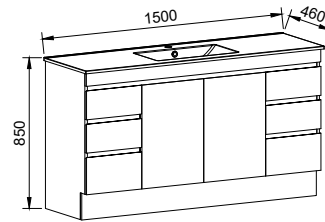

CABINET WITH	SKU	RRP
Alpha Ceramic Top	IND-V-1500-C-APH-F	$3,589
No Top	IND-VCO-1500-C-X-F	$2,172

Floor Standing