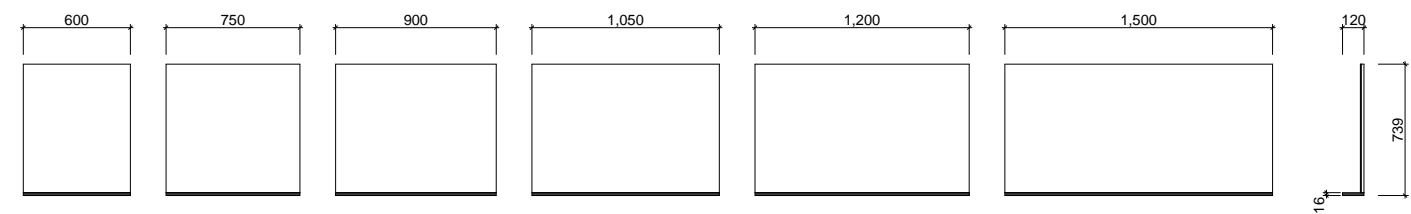

- Range of sizes available
- Easy split batten mounting system

[01.] Essence Mirror 900mm | ESS-M-900-739 | \$816 White Satin Shelf **[02.] Essence Mirror 900mm** | ESS-M-900-739 | \$816 Palomera Oak Shelf **[03.] Essence Mirror 750mm** | ESS-M-750-739 | \$737 Calm Oak Shelf | Shown with Mirror Lighting Upgrade | LED-L-MIRROR | ADD \$413 **Please refer to pricelist pages for all available options.**