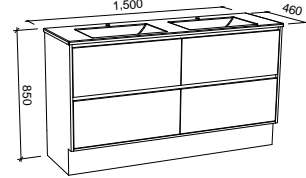

CABINET WITH	SKU	RRP
Alpha Ceramic Top	GRA-V-1500-D-APH-F	$4,076
Regal Mineral Composite Top	GRA-V-1500-D-REG-F	$3,963
Haven Matt Dolomite Top	GRA-V-1500-D-HVN-F	$3,963
20mm SilkSurface Top with White Gloss Above Counter Ceramic Basins	GRA-V-1500-D-SSA-F	$4,562
20mm SilkSurface Top with White Gloss Under Counter Ceramic Basins	GRA-V-1500-D-SSU-F	$4,562
No Top	GRA-VCO-1500-D-X-F	$2,600