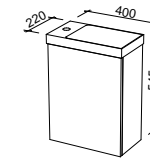

Ollie

OLLIE 400mm

Wall Hung

CABINET WITH	SKU	RRP
Nano Dolomite Top Left-hand Offset	OLL-V-400-L-NAN-W	$752
No Top Left-hand Offset	OLL-VCO-400-L-X-W	$395

NOTE: Side fingerpull standard unless specified otherwise. Please specify hinge side upon ordering. Only handles shorter than 350mm are available. Right-hand offset also available. Order by replacing -L- with -R- in the relevant SKU.