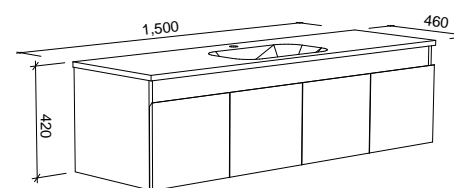

ROCKFORD 1500mm CENTRE BOWL

Wall Hung

CABINET WITH	SKU	RRP
Alpha Ceramic Top	RKF-V-1500-C-APH-W	$1,972
Haven Matt Dolomite Top	RKF-V-1500-C-HVN-W	$1,972
No Top	RKF-VCO-1500-C-X-W	$1,294

Floor Standing