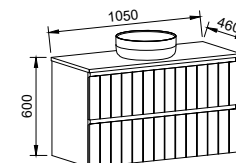

HENLEY 1050mm

Wall Hung

CABINET WITH	SKU	RRP
20mm SilkSurface Top with White Gloss Above Counter Ceramic Basin	HEN-V-1050-C-SSA-W	$3,424
20mm SilkSurface Top with White Gloss Under Counter Ceramic Basin	HEN-V-1050-C-SSU-W	$3,424
No Top	HEN-VCO-1050-C-X-W	$2,254