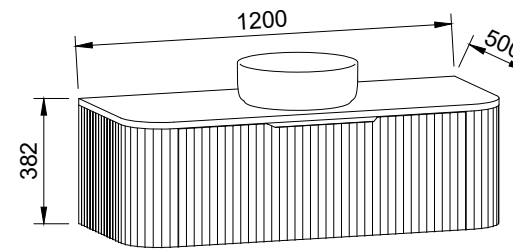

SANTOS 1200mm

Wall Hung

CABINET WITH	SKU	RRP
20mm SilkSurface Top with White Gloss Above Counter Ceramic Basin	SAN-V-1200-C-SSA-W	$2,960
No Top	SAN-VCO-1200-C-X-W	$2,248