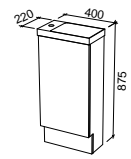

S SILVER INCLUSIONS

Floor Standing

CABINET WITH	SKU	RRP
Nano Dolomite Top Left-hand Offset	OLL-V-400-L-NAN-F	$828
No Top Left-hand Offset	OLL-VCO-400-L-X-F	$444

Floor Standing