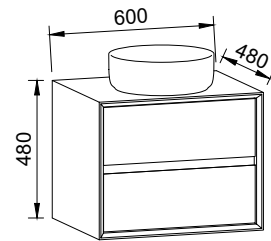

EMBRACE 600mm

Wall Hung

CABINET WITH	SKU	RRP
20mm SilkSurface Top with White Gloss Above Counter Ceramic Basin	EMB-V-600-C-SSA-W	\$3,583

EMBRACE 750mm

Wall Hung

CABINET WITH	SKU	RRP
20mm SilkSurface Top with White Gloss Above Counter Ceramic Basin	EMB-V-750-C-SSA-W	\$3,750