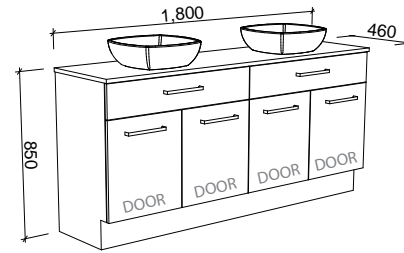

CABINET WITH	SKU	RRP
20mm SilkSurface Top with White Gloss Above Counter Ceramic Basins	TAY-V-1800-D-SSA-F	$4,264
No Top	TAY-VCO-1800-D-X-F	$2,035

On Legs