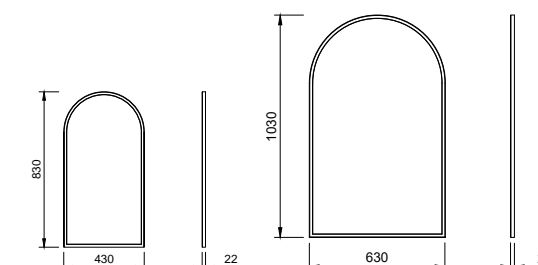

[01.] Church Mirror 430mm | CHUF-M-430-830 | $747 each White Satin Frame [02.] Church Mirror 630mm | CHUF-M-630-1030 | $896 each White Satin Frame [03.] Church Mirror 430mm | CHUF-M-430-830 | $747 Light Grey Satin Frame Please refer to pricelist pages for all available options.