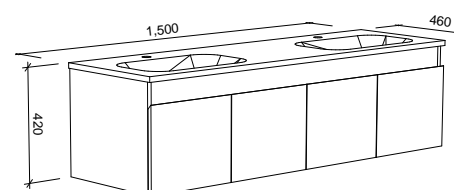

ROCKFORD 1500mm DOUBLE BOWL

Wall Hung

CABINET WITH	SKU	RRP
Alpha Ceramic Top	RKF-V-1500-D-APH-W	$2,016
Haven Matt Dolomite Top	RKF-V-1500-D-HVN-W	$2,016
No Top	RKF-VCO-1500-D-X-W	$1,364

Floor Standing