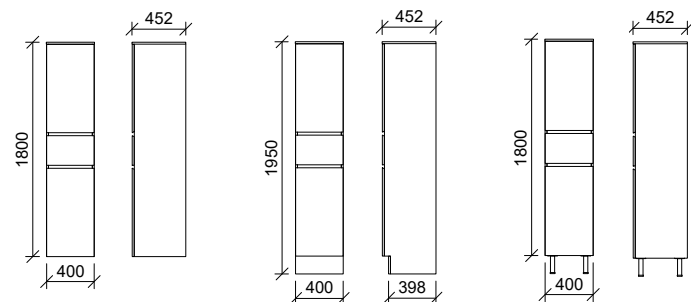

Fraser Tallboy

The Fraser Tallboy is the perfect solution if you're looking to maximise storage in your bathroom without compromising on looks. Its slim design makes it the ideal fit for smaller spaces.

- Upgrade to Platinum option with Luxe Graphite interior to match Platinum vanities
- Door and drawer combination
- Available in wall hung, floor standing, and on legs

[01.] Fraser Tallboy | FRS-TB-400-W-G | $1,722 Grey Beige Satin Cabinet **[02.] Fraser Tallboy** | FRS-TB-400-W-G | $1,722 Light Grey Satin Cabinet
Please refer to pricelist pages for all available options.

Hudson Tallboy

The Hudson Tallboy is the epitome of modern elegance, with concealed storage space and push-to-open doors offering a sleek and minimalistic design. Choose between a paint or woodgrain finish, or go two-toned at no additional cost

- Upgrade to Platinum option with Luxe Graphite interior to match Platinum vanities
- Push-to-Open is standard, handles (excluding Fingerpull) also available
- Available in wall hung