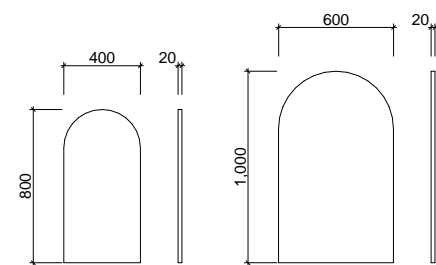

Church Mirror

The Church mirror is a standout choice for any bathroom, featuring an elegant arched top that will add a touch of softness and sophistication to your space.

- Easy split batten mounting system
- Optional surround lighting available (additional charges apply)
- White satin edging unless specified otherwise

[01.] Church Mirror 400mm | CHU-M-400-800 | $563 [02.] Church Mirror 600mm | CHU-M-600-1000 | $712 each [03.] Church Mirror 600mm | CHU-M-600-1000 | $712 | Shown with Mirror Lighting Upgrade | LED-L-MIRROR | ADD $413 Please refer to pricelist pages for all available options.

Church Frame Mirror

Introducing the Church Frame, a design that strikes the perfect balance between classic grace and contemporary flair. Select any colour from our painted collection to complement your space.

- Easy split batten mounting system
- Optional surround lighting available (additional charges apply)