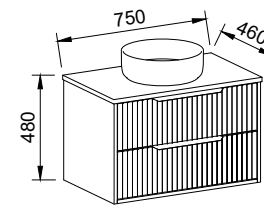

EMMETT 750mm

Wall Hung

CABINET WITH	SKU	RRP
20mm SilkSurface Top with White Gloss Above Counter Ceramic Basin	EMM-V-750-C-SSA-W	$2,167
No Top	EMM-VCO-750-C-X-W	$1,518