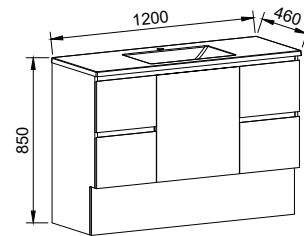

CABINET WITH	SKU	RRP
Regal Mineral Composite Top	CAR-V-1200-C-REG-F	$2,771
Alpha Ceramic Top	CAR-V-1200-C-APH-F	$2,771
Haven Matt Dolomite Top	CAR-V-1200-C-HVN-F	$2,771
Grand Mineral Composite Top	CAR-V-1200-C-GND-F	$3,001
No Top	CAR-VCO-1200-C-X-F	$2,070

Floor Standing