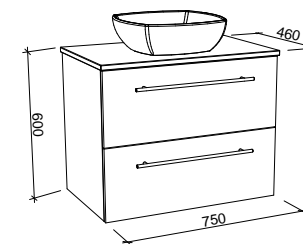

OXBOW 750mm

Wall Hung