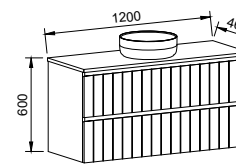

HENLEY 1200mm

Wall Hung

CABINET WITH	SKU	RRP
20mm SilkSurface Top with White Gloss Above Counter Ceramic Basin	HEN-V-1200-C-SSA-W	$3,637
20mm SilkSurface Top with White Gloss Under Counter Ceramic Basin	HEN-V-1200-C-SSU-W	$3,637
No Top	HEN-VCO-1200-C-X-W	$2,350