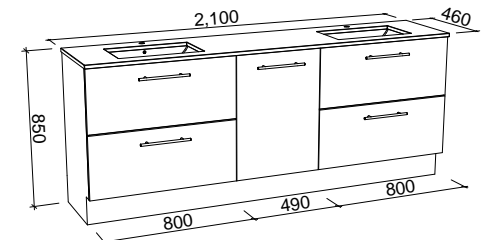

NOTE: Only handles shorter than 400mm are available.

MARSHALL 2100mm DOUBLE BOWL

Wall Hung

Floor Standing

CABINET WITH	SKU	RRP
20mm SilkSurface Top with White Gloss Above Counter Ceramic Basins	MAR-V-2100-D-SSA-W	\$4,408
20mm SilkSurface Top with White Gloss Under Counter Ceramic Basins	MAR-V-2100-D-SSU-W	\$4,408
No Top	MAR-VCO-2100-D-X-W	\$2,363