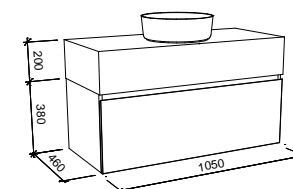

KINGSLEY 1050mm

Wall Hung

CABINET WITH	SKU	RRP
Regal Mineral Composite Top	KIN-V-1050-C-REG-W	$1,580
Stadium Mineral Composite Top	KIN-V-1050-C-STD-W	$1,580
20mm SilkSurface Top with Above Counter White Gloss Ceramic Basin	KIN-V-1050-C-SSA-W	$2,273
20mm SilkSurface Top with Under Counter White Gloss Ceramic Basin	KIN-V-1050-C-SSU-W	$2,558
60mm SilkSurface Freedom Top with Above Counter White Gloss Ceramic Basin	KIN-V-1050-C-FRA-W	$2,477
60mm SilkSurface Freedom Top with Under Counter White Gloss Ceramic Basin	KIN-V-1050-C-FRU-W	$2,726
200mm SilkSurface Box Top with Above Counter White Gloss Ceramic Basin	KIN-V-1050-C-BXA-W	$2,888
200mm SilkSurface Box Top with Under Counter White Gloss Ceramic Basin	KIN-V-1050-C-BXU-W	$2,888
No Top	KIN-VCO-1050-C-X-W	$931

NOTE: Cabinet will stay the same size on the Kingsley, regardless of the top option.