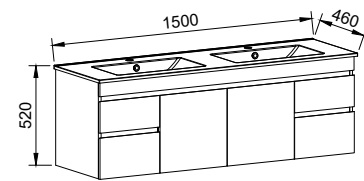

INDIANA 1500mm DOUBLE BOWL

Wall Hung

CABINET WITH	SKU	RRP
Alpha Ceramic Top	IND-V-1500-D-APH-W	$3,535
No Top	IND-VCO-1500-D-X-W	$1,973

NOTE: Only handles shorter than 250mm are available on the Indiana.

Kansas

G GOLD INCLUSIONS