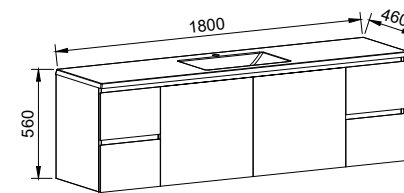

CARLO 1800mm CENTRE BOWL

Wall Hung

CABINET WITH	SKU	RRP
Regal Mineral Composite Top	CAR-V-1800-C-REG-W	$3,789
Grand Mineral Composite Top	CAR-V-1800-C-GND-W	$4,129
No Top	CAR-VCO-1800-C-X-W	$2,231