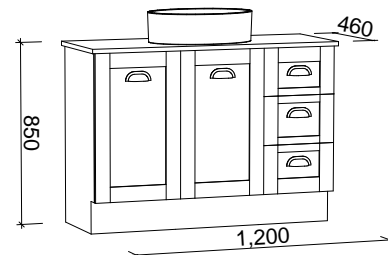

CABINET WITH	SKU	RRP
Alpha Ceramic Top	VIC-V-1200-C-APH-F	$2,970
20mm SilkSurface Top with White Gloss Above Counter Ceramic Basin	VIC-V-1200-C-SSA-F	$3,272
20mm SilkSurface Top with White Gloss Under Counter Ceramic Basin	VIC-V-1200-C-SSU-F	$3,272
60mm SilkSurface Freedom Top with White Gloss Above Counter Ceramic Basin	VIC-V-1200-C-FRA-F	$3,522
60mm SilkSurface Freedom Top with White Gloss Under Counter Ceramic Basin	VIC-V-1200-C-FRU-F	$3,522
No Top	VIC-VCO-1200-C-X-F	$2,530