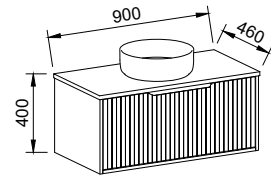

Elwood

G GOLD INCLUSIONS

ELWOOD 900mm

Wall Hung

CABINET WITH	SKU	RRP
20mm SilkSurface Top with White Gloss Above Counter Ceramic Basin	ELW-V-900-C-SSA-W	$2,319
20mm SilkSurface Top with White Gloss Under Counter Ceramic Basin	ELW-V-900-C-SSU-W	$2,477
No Top	ELW-VCO-900-C-X-W	$1,070

Floor Standing