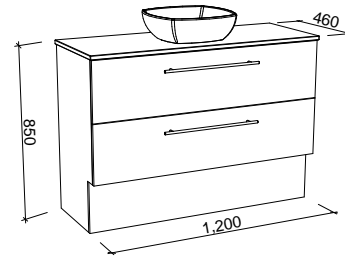

CABINET WITH	SKU	RRP
20mm SilkSurface Top with White Gloss Above Counter Ceramic Basin	OXB-V-1200-C-SSA-F	$3,447
20mm SilkSurface Top with White Gloss Under Counter Ceramic Basin	OXB-V-1200-C-SSU-F	$3,447
No Top	OXB-VCO-1200-C-X-F	$2,184