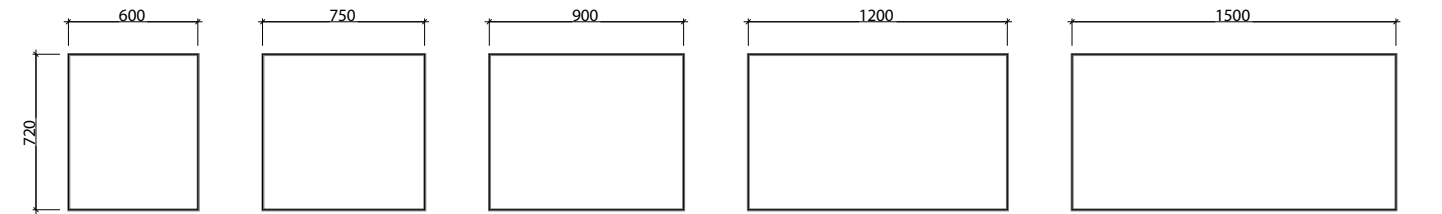

[01.] Georgia Mirror 1500mm | GEO-M-1500-720 | $1,111 | Shown with Mirror Lighting Upgrade | LED-L-MIRROR | ADD $413 **[02.] Georgia Mirror 600mm** | GEO-M-600-720 | $423 each **[03.] Georgia Mirror 900mm** | GEO-M-900-720 | $611 **Please refer to pricelist pages for all available options.**