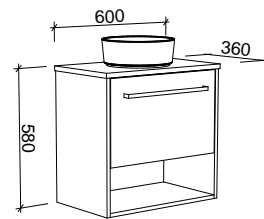

Karlie

G GOLD INCLUSIONS

KARLIE 600mm

Wall Hung

CABINET WITH	SKU	RRP
Urban Ceramic Top	KAR-V-600-C-URB-W	$1,604
20mm SilkSurface Top with White Gloss Above Counter Ceramic Basin	KAR-V-600-C-SSA-W	$1,939
20mm SilkSurface Top with White Gloss Ceramic Under Counter Basin	KAR-V-600-C-SSU-W	$1,939
No Top	KAR-VCO-600-C-X-W	$1,071

Floor Standing