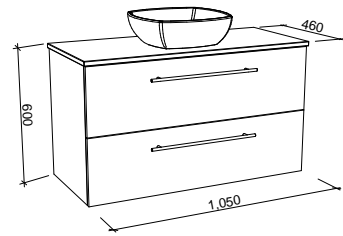

Oxbow

G GOLD INCLUSIONS

OXBOW 1050mm

Wall Hung

CABINET WITH	SKU	RRP
20mm SilkSurface Top with White Gloss Above Counter Ceramic Basin	OXB-V-1050-C-SSA-W	$3,026
20mm SilkSurface Top with White Gloss Under Counter Ceramic Basin	OXB-V-1050-C-SSU-W	$3,026
No Top	OXB-VCO-1050-C-X-W	$1,861

Floor Standing