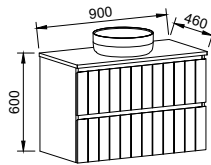

HENLEY 900mm

Wall Hung

CABINET WITH	SKU	RRP
20mm SilkSurface Top with White Gloss Above Counter Ceramic Basin	HEN-V-900-C-SSA-W	$3,253
20mm SilkSurface Top with White Gloss Under Counter Ceramic Basin	HEN-V-900-C-SSU-W	$3,253
No Top	HEN-VCO-900-C-X-W	$2,066