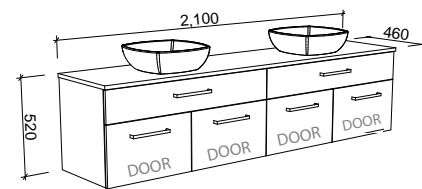

TAYLOR 2100mm DOUBLE BOWL

Wall Hung