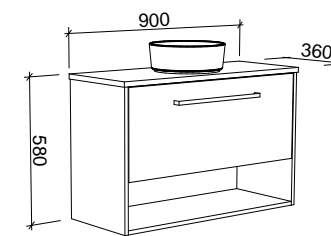

KARLIE 900mm

Wall Hung

CABINET WITH	SKU	RRP
20mm SilkSurface Top with White Gloss Above Counter Ceramic Basin	KAR-V-900-C-SSA-W	$2,582
20mm SilkSurface Top with White Gloss Ceramic Under Counter Basin	KAR-V-900-C-SSU-W	$2,582
No Top	KAR-VCO-900-C-X-W	$1,333

Floor Standing