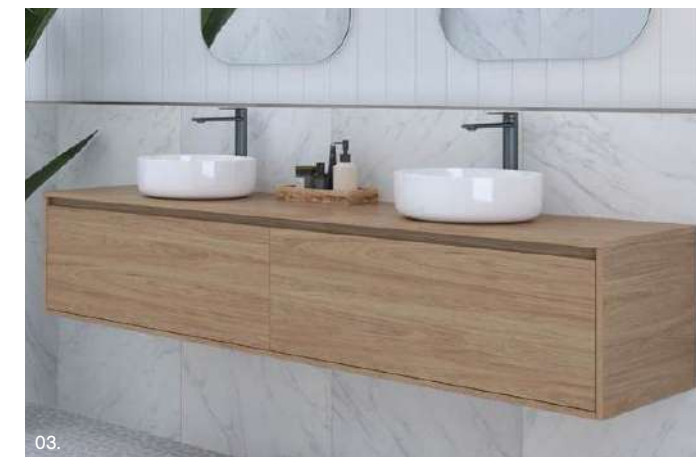

Delaware

G GOLD INCLUSIONS

The Delaware vanity is the perfect addition to your bathroom if you're looking to add a touch of warmth and style. The woodgrain finish and 16mm surround gives it a contemporary vibe, while the all-drawer design provides ample storage for all of your bathroom essentials.

Available in wall hung or floor standing.

- Top options include:
 - 18mm laminated top with above counter basin/s
- Cabinet options include:
 - Woodgrain only

[01.] Delaware Vanity 1200mm | DEL-V-1200-C-LMA-W | \$2,208 Planked Urban Oak Cabinet with Laminate Top and White Gloss Allure Flute Ceramic Basin **[02.] Delaware Vanity 1500mm** | DEL-V-1500-C-LMA-F | \$3,241 Tassie Oak Cabinet with Laminate Top and White Gloss Enchant Ceramic Basin **[03.] Delaware Vanity 1800mm** | DEL-V-1800-D-LMA-W | \$2,968 Prime Oak Cabinet with Laminate Top and White Gloss Allure Ceramic Basins **[04.] Delaware Vanity 900mm** | DEL-V-900-C-LMA-W | \$1,653 Perugian Walnut Cabinet with Laminate Top and White Gloss Allure Raked Ceramic Basin **Please refer to pricelist pages for all available options.**