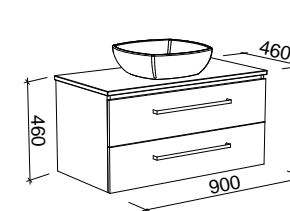

ASHTON 900mm

Wall Hung

CABINET WITH	SKU	RRP
20mm SilkSurface Top with White Gloss Above Counter Ceramic Basin	ASH-V-900-C-SSA-W	$3,329
No Top	ASH-VCO-900-C-X-W	$1,890

Floor Standing