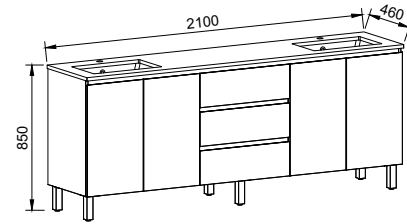

On Legs

CABINET WITH	SKU	RRP	CABINET WITH	SKU	RRP	CABINET WITH	SKU	RRP
20mm SilkSurface Top with White Gloss Above Counter Ceramic Basins	DAK-V-2100-D-SSA-W	$6,958	20mm SilkSurface Top with White Gloss Above Counter Ceramic Basins	DAK-V-2100-D-SSA-F	$7,458	20mm SilkSurface Top with White Gloss Above Counter Ceramic Basins	DAK-V-2100-D-SSA-L	$7,542
20mm SilkSurface Top with White Gloss Under Counter Ceramic Basins	DAK-V-2100-D-SSU-W	$6,958	20mm SilkSurface Top with White Gloss Under Counter Ceramic Basins	DAK-V-2100-D-SSU-F	$7,458	20mm SilkSurface Top with White Gloss Under Counter Ceramic Basins	DAK-V-2100-D-SSU-L	$7,542
No Top	DAK-VCO-2100-D-X-W	$3,527	No Top	DAK-VCO-2100-D-X-F	$4,051	No Top	DAK-VCO-2100-D-X-L	$4,140

NOTE: Only handles shorter than 250mm are available.

Delaware

G GOLD INCLUSIONS