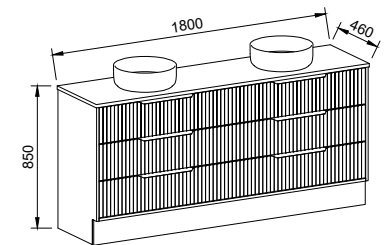

CABINET WITH	SKU	RRP
20mm SilkSurface Top with White Gloss Above Counter Ceramic Basins	EMM-V-1800-C-SSA-F	$6,002
No Top	EMM-VCO-1800-D-X-F	$4,547