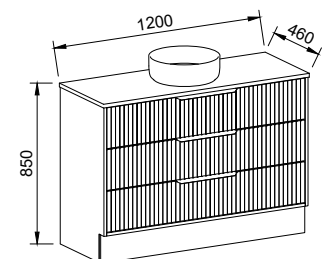

Floor Standing

CABINET WITH	SKU	RRP
20mm SilkSurface Top with White Gloss Above Counter Ceramic Basin	EMM-V-1200-C-SSA-F	\$3,891
No Top	EMM-VCO-1200-C-X-F	\$2,964

Emmett

G GOLD INCLUSIONS

EMMETT 1500mm CENTRE BOWL