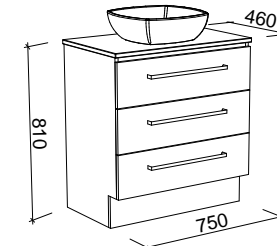

CABINET WITH	SKU	RRP
20mm SilkSurface Top with White Gloss Above Counter Ceramic Basin	ASH-V-750-C-SSA-F	$3,558
No Top	ASH-VCO-750-C-X-F	$2,343

On Legs