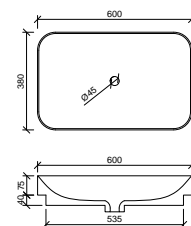

Rome Inset White

Offset or wall mounted tapware required.
32mm waste.

WG ROM-BS-600-WG-S | $233