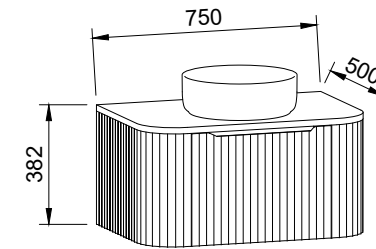

SANTOS 750mm

Wall Hung

CABINET WITH	SKU	RRP
20mm SilkSurface Top with White Gloss Above Counter Ceramic Basin	SAN-V-750-C-SSA-W	$2,380
No Top	SAN-VCO-750-C-X-W	$1,921