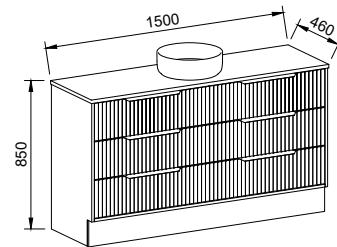

CABINET WITH	SKU	RRP
20mm SilkSurface Top with White Gloss Above Counter Ceramic Basin	EMM-V-1500-C-SSA-F	$5,093
No Top	EMM-VCO-1500-C-X-F	$3,980