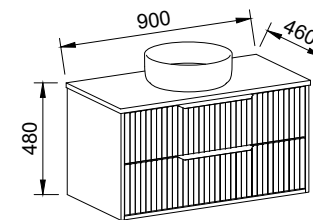

EMMETT 900mm

Wall Hung

CABINET WITH	SKU	RRP
20mm SilkSurface Top with White Gloss Above Counter Ceramic Basin	EMM-V-900-C-SSA-W	$2,497
No Top	EMM-VCO-900-C-X-W	$1,751