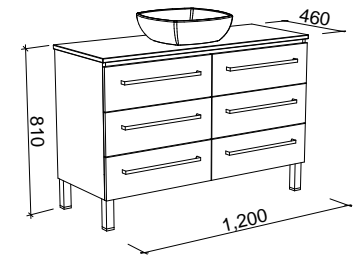

CABINET WITH	SKU	RRP
20mm SilkSurface Top with White Gloss Above Counter Ceramic Basin	ASH-V-1200-C-SSA-L	$4,564
No Top	ASH-VCO-1200-C-X-L	$2,789

NOTE: Cabinet height for Ashton vanities may need to be altered to suit Under Counter basins. POA.