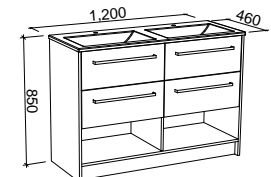

KANSAS 1200mm DOUBLE BOWL

Wall Hung

CABINET WITH	SKU	RRP
Alpha Ceramic Top	KAN-V-1200-D-APH-W	\$2,973
No Top	KAN-VCO-1200-D-X-W	\$1,733

Floor Standing

CABINET WITH	SKU	RRP
Alpha Ceramic Top	KAN-V-1200-D-APH-F	\$3,796
No Top	KAN-VCO-1200-D-X-F	\$2,600