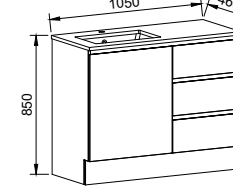

CABINET WITH	SKU	RRP
20mm SilkSurface Top with White Gloss Above Counter Ceramic Basin Left-hand Offset	DAK-V-1050-L-SSA-F	$4,437
20mm SilkSurface Top with White Gloss Under Counter Ceramic Basin Left-hand Offset	DAK-V-1050-L-SSU-F	$4,437
No Top Left-hand Offset	DAK-VCO-1050-L-X-F	$2,453

On Legs