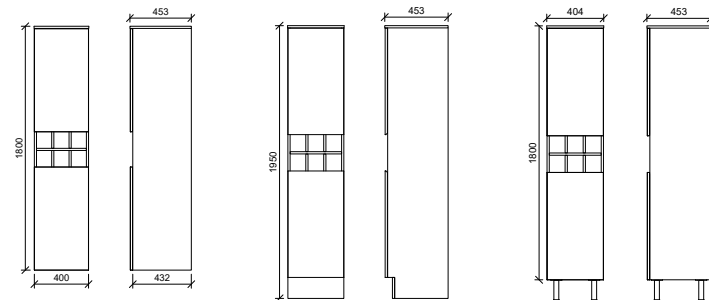

01.

[01.] St Clair Tallboy | STC-TB-400-W-G | $1,792 White Satin Cabinet Please refer to pricelist pages for all available options.

Sutherland House Tallboy BY SHAYNNA BLAZE

A bathroom isn't complete without practical storage solutions. This tallboy is a perfect compliment to your Sutherland House vanity, available in matching routes.

- White Satin and Oak finish on the interior shelves
- Available in wall hung and on legs