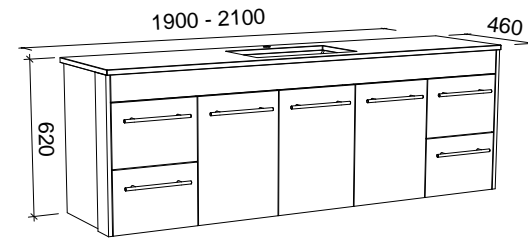

Wall to Wall

G GOLD INCLUSIONS

WALL TO WALL 1901mm - 2100mm CENTRE BOWL (Nominate the exact size you require when ordering)

Wall Hung