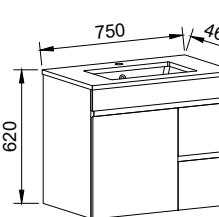

BARGO 750mm

Wall Hung

CABINET WITH	SKU	RRP
Classic Mineral Composite Top	BAR-V-750-C-CLA-W	$1,793
Regal Mineral Composite Top	BAR-V-750-C-REG-W	$1,812
Alpha Ceramic Top	BAR-V-750-C-APH-W	$1,812
Haven Matt Dolomite Top	BAR-V-750-C-HVN-W	$1,812
Grand Mineral Composite Top	BAR-V-750-C-GND-W	$1,991
20mm SilkSurface Top with White Gloss Above Counter Ceramic Basin	BAR-V-750-C-SSA-W	$2,273
20mm SilkSurface Top with White Gloss Under Counter Ceramic Basin	BAR-V-750-C-SSU-W	$2,273
No Top	BAR-VCO-750-C-X-W	$1,349

Floor Standing