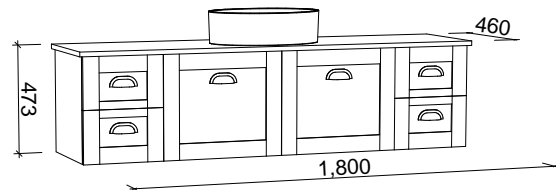

Victoria

G GOLD INCLUSIONS

VICTORIA 1800mm CENTRE BOWL

Wall Hung

CABINET WITH	SKU	RRP
20mm SilkSurface Top with White Gloss Above Counter Ceramic Basin	VIC-V-1800-C-SSA-W	$3,901
20mm SilkSurface Top with White Gloss Under Counter Ceramic Basin	VIC-V-1800-C-SSU-W	$3,901
60mm SilkSurface Freedom Top with White Gloss Above Counter Ceramic Basin	VIC-V-1800-C-FRA-W	$4,429
60mm SilkSurface Freedom Top with White Gloss Under Counter Ceramic Basin	VIC-V-1800-C-FRU-W	$4,429
No Top	VIC-VCO-1800-C-X-W	$3,283

Floor Standing