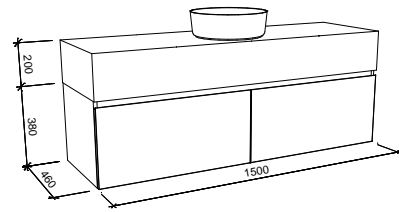

Kingsley

G GOLD INCLUSIONS

KINGSLEY 1500mm CENTRE BOWL

Wall Hung

CABINET WITH	SKU	RRP
Alpha Ceramic Top	KIN-V-1500-C-APH-W	$2,651
Regal Mineral Composite Top	KIN-V-1500-C-REG-W	$2,531
Stadium Mineral Composite Top	KIN-V-1500-C-STD-W	$2,531
Haven Matt Dolomite Top	KIN-V-1500-C-HVN-W	$2,531
20mm SilkSurface Top with Above Counter White Gloss Ceramic Basin	KIN-V-1500-C-SSA-W	$3,126
20mm SilkSurface Top with Under Counter White Gloss Ceramic Basin	KIN-V-1500-C-SSU-W	$3,412
60mm SilkSurface Freedom Top with Above Counter White Gloss Ceramic Basin	KIN-V-1500-C-FRA-W	$3,568
60mm SilkSurface Freedom Top with Under Counter White Gloss Ceramic Basin	KIN-V-1500-C-FRU-W	$3,817
200mm SilkSurface Box Top with Above Counter White Gloss Ceramic Basin	KIN-V-1500-C-BXA-W	$4,090
200mm SilkSurface Box Top with Under Counter White Gloss Ceramic Basin	KIN-V-1500-C-BXU-W	$4,090
No Top	KIN-VCO-1500-C-X-W	$1,348