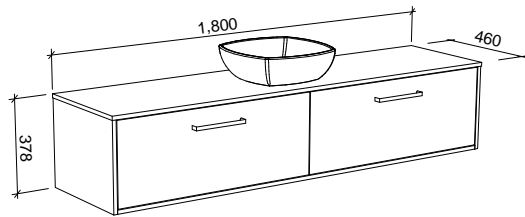

DELAWARE 1800mm CENTRE BOWL

Wall Hung

CABINET WITH	SKU	RRP
18mm Laminate Top with White Gloss Ceramic Above Counter Basin	DEL-V-1800-C-LMA-W	$2,725
No Top	DEL-VCO-1800-C-X-W	$1,782

Floor Standing