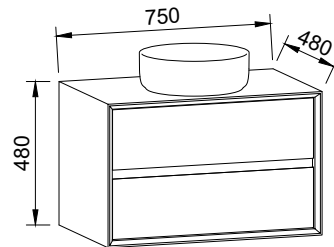

EMBRACE 600mm

Wall Hung

CABINET WITH	SKU	RRP
20mm SilkSurface Top with White Gloss Above Counter Ceramic Basin	EMB-V-600-C-SSA-W	\$3,583

EMBRACE 750mm

Wall Hung

CABINET WITH	SKU	RRP
20mm SilkSurface Top with White Gloss Above Counter Ceramic Basin	EMB-V-750-C-SSA-W	\$3,750