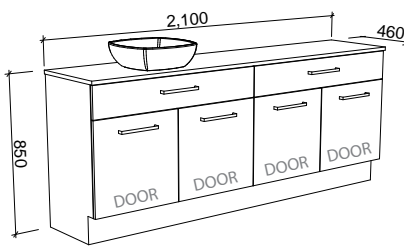

CABINET WITH	SKU	RRP
20mm SilkSurface Top with White Gloss Above Counter Ceramic Basin Left-hand Offset	TAY-V-2100-L-SSA-F	$4,283
No Top Left-hand Offset	TAY-VCO-2100-L-X-F	$2,213

On Legs