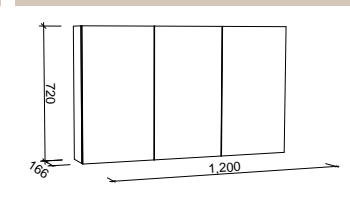

1200mm

SKU	RRP
TEN-SC-1200-3-G	$1,136
TEN-SC-1200-3-P	$1,261