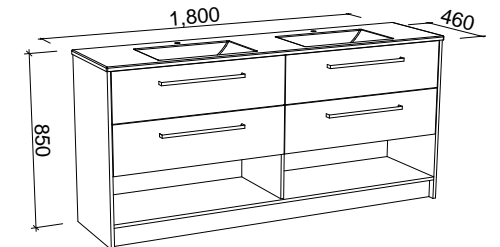

CABINET WITH	SKU	RRP
Regal Mineral Composite Top	KAN-V-1800-D-REG-F	$5,136
20mm SilkSurface Top with White Gloss Above Counter Ceramic Basins	KAN-V-1800-D-SSA-F	$5,544
20mm SilkSurface Top with White Gloss Under Counter Ceramic Basins	KAN-V-1800-D-SSU-F	$5,544
No Top	KAN-VCO-1800-D-X-F	$3,507