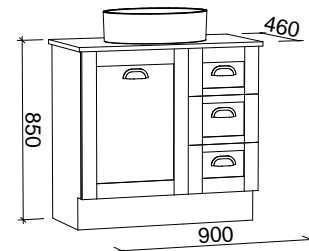

CABINET WITH	SKU	RRP
Alpha Ceramic Top	VIC-V-900-C-APH-F	$2,561
20mm SilkSurface Top with White Gloss Above Counter Ceramic Basin	VIC-V-900-C-SSA-F	$2,845
20mm SilkSurface Top with White Gloss Under Counter Ceramic Basin Left-hand Offset	VIC-V-900-L-SSU-F	$2,845
60mm SilkSurface Freedom Top with White Gloss Above Counter Ceramic Basin	VIC-V-900-C-FRA-F	$3,077
60mm SilkSurface Freedom Top with White Gloss Under Counter Ceramic Basin	VIC-V-900-C-FRU-F	$3,077
No Top	VIC-VCO-900-C-X-F	$2,184

NOTE: Under Counter basin must be offset. Right-hand offset also available. Order by replacing **-L-** with **-R-** in the relevant SKU.