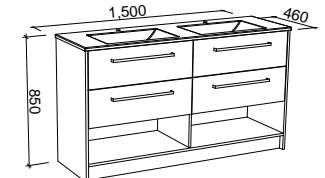

CABINET WITH	SKU	RRP
Alpha Ceramic Top	KAN-V-1500-D-APH-F	$4,769
Regal Mineral Composite Top	KAN-V-1500-D-REG-F	$4,650
Haven Matt Dolomite Top	KAN-V-1500-D-HVN-F	$4,650
20mm SilkSurface Top with White Gloss Above Counter Ceramic Basins	KAN-V-1500-D-SSA-F	$5,270
20mm SilkSurface Top with White Gloss Under Counter Ceramic Basins	KAN-V-1500-D-SSU-F	$5,270
No Top	KAN-VCO-1500-D-X-F	$3,332