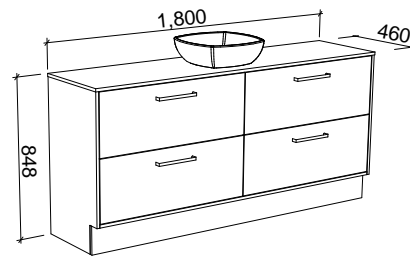

CABINET WITH	SKU	RRP
18mm Laminate Top with White Gloss Ceramic Above Counter Basin	DEL-V-1800-C-LMA-F	$3,497
No Top	DEL-VCO-1800-C-X-F	$2,554