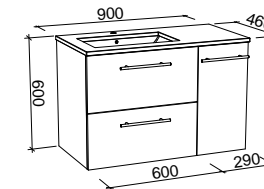

MARSHALL 900mm

Wall Hung

CABINET WITH	SKU	RRP
20mm SilkSurface Top with White Gloss Above Counter Ceramic Basin Left-hand Offset	MAR-V-900-L-SSA-W	$2,772
20mm SilkSurface Top with White Gloss Under Counter Ceramic Basin Left-hand Offset	MAR-V-900-L-SSU-W	$2,772
No Top Left-hand Offset	MAR-VCO-900-L-X-W	$1,616

NOTE: Available with offset bowl above drawers only. Right-hand offset also available. Order by replacing -L- with -R- in the relevant SKU. Only handles shorter than 250mm are available.

Floor Standing