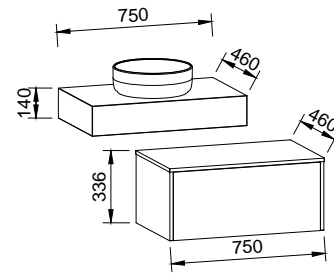

P PLATINUM INCLUSIONS

MILAN 750mm

Wall Hung

CABINET WITH	SKU	RRP
Complete Unit Including White Gloss Ceramic Above Counter Basin, Laminate Slab Top and Cabinet	MIL-V-750-C-LMA-W	$3,044
Complete Unit Including White Gloss Ceramic Above Counter Basin, SilkSurface Top and Cabinet	MIL-V-750-C-BAA-W	$2,778
Wall Hung Cabinet Only	MIL-VCO-750-C-X-W	$1,631
Laminated Slab Top and Basin Only 750 x 460 x 140 with mounting brackets Incl. White Gloss Ceramic Above Counter Basin	LMA-ST-750-140-460-C	$1,663
SilkSurface Top and Basin Only 750 x 460 x 140 with mounting brackets Incl. White Gloss Ceramic Above Counter Basin	BAA-ST-750-140-460-C	$1,207