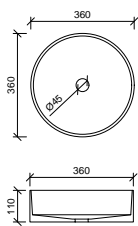

Stainless Steel Basins

Luxe Brushed Gold

BG LUX-BS-360-BG-U | $665
(Including 32mm waste)