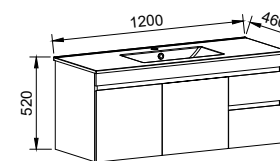

INDIANA 1200mm

Wall Hung

CABINET WITH	SKU	RRP
Alpha Ceramic Top	IND-V-1200-C-APH-W	$1,624
No Top	IND-VCO-1200-C-X-W	$1,254

Floor Standing