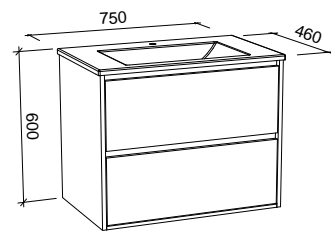

GRANGE 750mm

Wall Hung

CABINET WITH	SKU	RRP
Alpha Ceramic Top	GRA-V-750-C-APH-W	$1,899
Regal Mineral Composite Top	GRA-V-750-C-REG-W	$1,899
Haven Matt Dolomite Top	GRA-V-750-C-HVN-W	$1,899
20mm SilkSurface Top with White Gloss Above Counter Ceramic Basin	GRA-V-750-C-SSA-W	$2,280
20mm SilkSurface Top with White Gloss Under Counter Ceramic Basin	GRA-V-750-C-SSU-W	$2,280
No Top	GRA-VCO-750-C-X-W	$1,350

G GOLD INCLUSIONS

Floor Standing