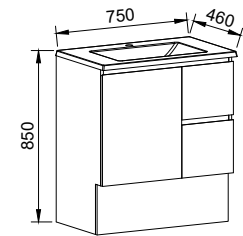

CABINET WITH	SKU	RRP
Regal Mineral Composite Top	CAR-V-750-C-REG-F	$1,945
Alpha Ceramic Top	CAR-V-750-C-APH-F	$1,945
Haven Matt Dolomite Top	CAR-V-750-C-HVN-F	$1,945
Grand Mineral Composite Top	CAR-V-750-C-GND-F	$2,142
No Top	CAR-VCO-750-C-X-F	$1,479