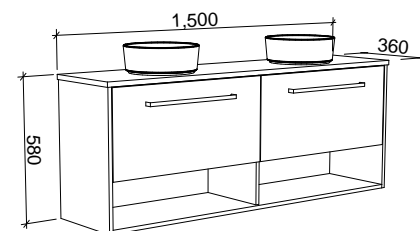

KARLIE 1500mm DOUBLE BOWL

Wall Hung

CABINET WITH	SKU	RRP
20mm SilkSurface Top with White Gloss Above Counter Ceramic Basins	KAR-V-1500-D-SSA-W	$4,173
20mm SilkSurface Top with White Gloss Ceramic Under Counter Basin	KAR-V-1500-D-SSU-W	$4,173
No Top	KAR-VCO-1500-D-X-W	$2,213

NOTE: See pages 235 - 244 for selected small space basins for the Karlie.

Floor Standing