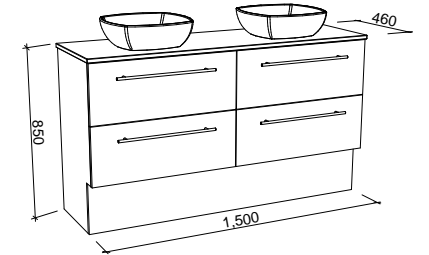

CABINET WITH	SKU	RRP
20mm SilkSurface Top with White Gloss Above Counter Ceramic Basins	OXB-V-1500-D-SSA-F	$5,101
20mm SilkSurface Top with White Gloss Under Counter Ceramic Basins	OXB-V-1500-D-SSU-F	$5,101
No Top	OXB-VCO-1500-D-X-F	$3,060