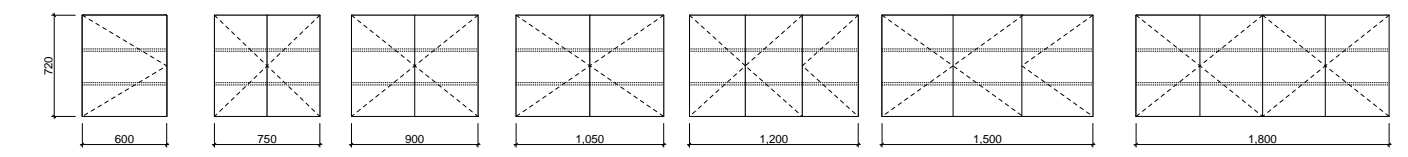

All cabinets 166mm deep. 1500mm available with 3 or 4 doors.

[01.] Tennessee Shaving Cabinet 1200mm | TEN-SC-1500-4-G | $1,266 Grey Beige Satin Cabinet | Shown with Under Shaving Cabinet Lighting | LED-L-UNDERCAB-S-R | ADD $413 **[02.] Tennessee Shaving Cabinet 1200mm** | TEN-SC-1200-3-G | $1,136 Dark Grey Satin Cabinet | Shown with Under Shaving Cabinet Lighting | LED-L-UNDERCAB-S-R | ADD $413 **[03.] Tennessee Shaving Cabinet 1200mm** | TEN-SC-1200-3-G | $1,136 Light Pistachio Satin Cabinet shown with doors open | Shown with Magnifying Mirror Upgrade | UPG-OPT-MAGM | ADD $105 | Shown with Panoramic Hinging Upgrade | UPG-OPT-PANORAMIC | ADD $153 | Shown with Filler Panel on Right | PNL-OPT-S-FIL-R | ADD $71 **Please refer to pricelist pages for all available options.**