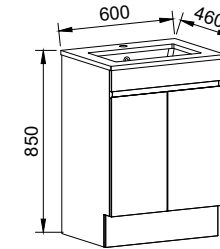

CABINET WITH	SKU	RRP
Classic Mineral Composite Top	BAR-V-600-C-CLA-F	$1,688
Regal Mineral Composite Top	BAR-V-600-C-REG-F	$1,724
Alpha Ceramic Top	BAR-V-600-C-APH-F	$1,724
Grand Mineral Composite Top	BAR-V-600-C-GND-F	$1,902
20mm SilkSurface Top with White Gloss Above Counter Ceramic Basin	BAR-V-600-C-SSA-F	$2,124
20mm SilkSurface Top with White Gloss Under Counter Ceramic Basin	BAR-V-600-C-SSU-F	$2,124
No Top	BAR-VCO-600-C-X-F	$1,258

On Legs