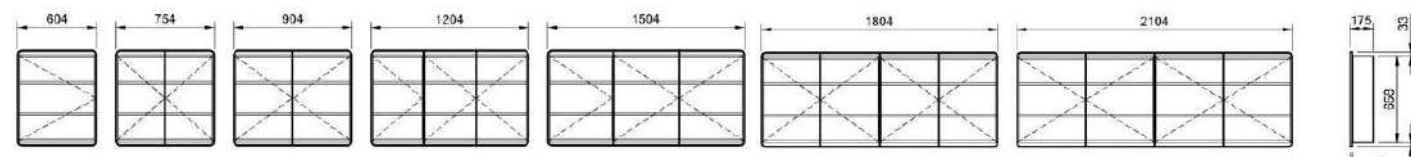

Sutherland House Shaving Cabinet BY SHAYNNA BLAZE

The intricate details of the framed mirror, with its finely radiused corners takes a humble shaving cabinet and makes it a work of art. With its internal oak finish trim, the beautiful design continues when you look inside.

- Semi recessed option available upon request
- Optional under cabinet lighting available (additional charges apply)

[01.] Sutherland House Shaving Cabinet 600mm | SHC-SC-600-S-G | $1,149 each Olive Satin Cabinet **[02.] Sutherland House Shaving Cabinet 1200mm** | SHC-SC-1200-3-G | $1,546 White Satin Cabinet shown with doors open | Shown with Hairdryer Storage and Powerpoint | SHC-OPT-S-DRYER | ADD $185 | Shown with Storage Queen Amber Shaver Storage System | SHC-OPT-S-AMBER-D3 | ADD $216 **[03.] Sutherland House Shaving Cabinet 900mm** | SHC-SC-900-D-G | $1,348 Light Pistachio Satin Cabinet **Please refer to pricelist pages for all available options.**

Tennessee Shaving Cabinet

The Tennessee shaver is a perfect addition to your minimalist bathroom. With a stylish all glass look, it's great for reflecting light in your space whilst providing practical storage. You can further accentuate it by opting for under cabinet lighting (additional charges apply).

- Upgrade to Platinum option with Luxe Graphite interior and glass internal shelves to match Platinum vanities
- Semi recessed option available upon request
- Fully reversible (unless ordered with upgrades)