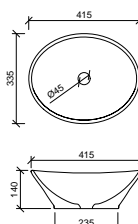

Elite White*

32mm waste.

WG ELI-BS-415-WG-S | $233

WM ELI-BS-415-WM-U | $385