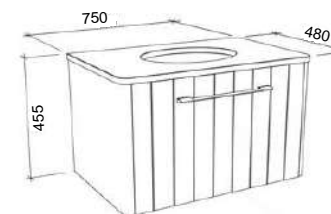

Saba

SABA 750mm

Wall Hung

CABINET WITH	SKU	RRP
20mm SilkSurface Top with White Gloss Above Counter Ceramic Basin	SAB-V-750-C-SSA-W	$1,967
20mm SilkSurface Top with White Gloss Under Counter Ceramic Basin	SAB-V-750-C-SSU-W	$2,258
No Top	SAB-VCO-750-C-X-W	$1,138