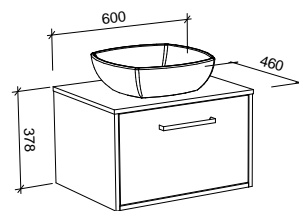

DELAWARE 600mm

Wall Hung