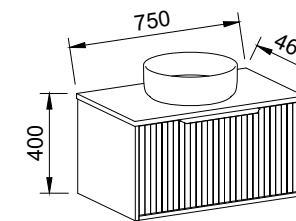

ELWOOD 750mm

Wall Hung

CABINET WITH	SKU	RRP
20mm SilkSurface Top with White Gloss Above Counter Ceramic Basin	ELW-V-750-C-SSA-W	$1,903
20mm SilkSurface Top with White Gloss Under Counter Ceramic Basin	ELW-V-750-C-SSU-W	$2,061
No Top	ELW-VCO-750-C-X-W	$965

Floor Standing