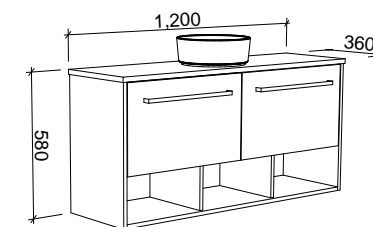

KARLIE 1200mm

Wall Hung

CABINET WITH	SKU	RRP
20mm SilkSurface Top with White Gloss Above Counter Ceramic Basin	KAR-V-1200-C-SSA-W	$3,041
20mm SilkSurface Top with White Gloss Ceramic Under Counter Basin	KAR-V-1200-C-SSU-W	$3,041
No Top	KAR-VCO-1200-C-X-W	$1,733

Floor Standing