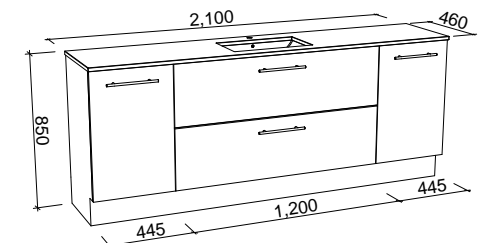

Floor Standing

CABINET WITH	SKU	RRP
20mm SilkSurface Top with White Gloss Above Counter Ceramic Basin	MAR-V-2100-C-SSA-W	$4,216
20mm SilkSurface Top with White Gloss Under Counter Ceramic Basin	MAR-V-2100-C-SSU-W	$4,216
No Top	MAR-VCO-2100-C-X-W	$2,426

CABINET WITH	SKU	RRP
20mm SilkSurface Top with White Gloss Above Counter Ceramic Basin	MAR-V-2100-C-SSA-F	$4,354
20mm SilkSurface Top with White Gloss Under Counter Ceramic Basin	MAR-V-2100-C-SSU-F	$4,354
No Top	MAR-VCO-2100-C-X-F	$2,576

NOTE: Only handles shorter than 400mm are available.