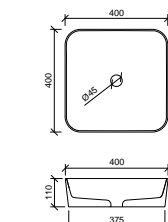

Florent White

Offset or wall mounted tapware required.
32mm waste.

WG FLO-BS-400-WG-S | $233