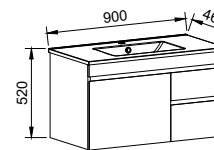

INDIANA 900mm

Wall Hung

CABINET WITH	SKU	RRP
Alpha Ceramic Top	IND-V-900-C-APH-W	$1,238
No Top	IND-VCO-900-C-X-W	$999

Floor Standing