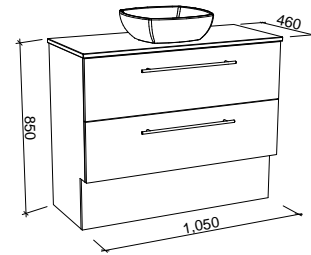

CABINET WITH	SKU	RRP
20mm SilkSurface Top with White Gloss Above Counter Ceramic Basin	OXB-V-1050-C-SSA-F	$3,239
20mm SilkSurface Top with White Gloss Under Counter Ceramic Basin	OXB-V-1050-C-SSU-F	$3,239
No Top	OXB-VCO-1050-C-X-F	$2,073