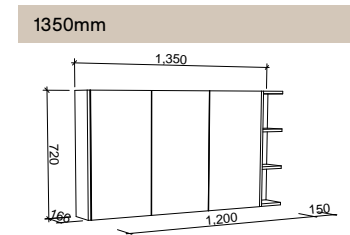

Shaving Cabinets Continued

NEW YORK CONTINUED

SKU	RRP
NEW-SC-1350-L-G	$1,383
NEW-SC-1350-L-P	$1,508

NOTE: -L- refers to door position. Right-hand doors also available. Order by replacing -R- with -L- in the relevant SKU.