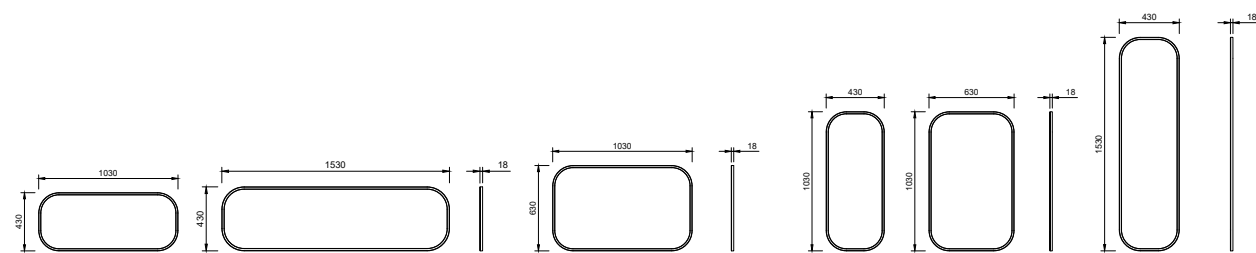

Jazz Arch Frame Mirror

Elevate your bathroom with the elegant Jazz Arch Frame mirror. With its gentle curved corners and painted frame, this mirror exudes sophistication and charm. Complete the look by adding mirror lighting (additional charges apply).

- Easy split batten mounting system

[01.] Jazz Arch Mirror 430mm x 1030mm | JZAF-M-430-1030 | $687 each White Satin Frame [02.] Jazz Arch Mirror 630mm x 1030mm | JZAF-M-630-1030 | $891 Dark Grey Satin Frame | Shown with Mirror Lighting Upgrade | LED-L-MIRROR | ADD $413 [03.] Jazz Arch Mirror 630mm x 1030mm | JZAF-M-630-1030 | $891 Olive Satin Frame Please refer to pricelist pages for all available options.

Jazz Mirror

The height of our Jazz mirror is great for creating the illusion of space in even your smallest bathroom setting. Add extra lighting and style to your space by opting for a lighting surround (additional charges apply).

- Easy split batten mounting system
- White satin edging unless specified otherwise