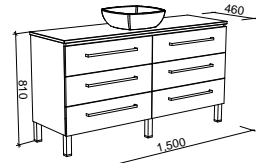

CABINET WITH	SKU	RRP
20mm SilkSurface Top with White Gloss Above Counter Ceramic Basin	ASH-V-1500-C-SSA-L	$4,777
No Top	ASH-VCO-1500-C-X-L	$3,015