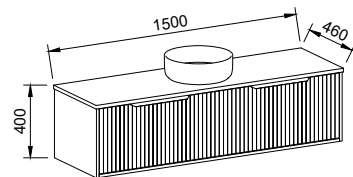

ELWOOD 1500mm CENTRE BOWL

Wall Hung

CABINET WITH	SKU	RRP
20mm SilkSurface Top with White Gloss Above Counter Ceramic Basin	ELW-V-1500-C-SSA-W	$3,522
20mm SilkSurface Top with White Gloss Under Counter Ceramic Basin	ELW-V-1500-C-SSU-W	$3,680
No Top	ELW-VCO-1500-C-X-W	$1,777

Floor Standing