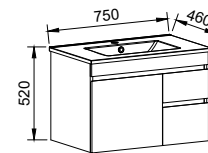

INDIANA 750mm

Wall Hung

CABINET WITH	SKU	RRP
Alpha Ceramic Top	IND-V-750-C-APH-W	$1,077
No Top	IND-VCO-750-C-X-W	$909

Floor Standing