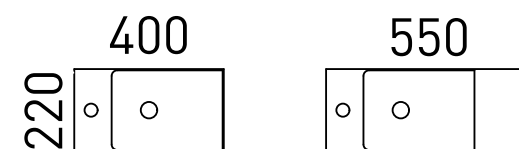

Are you in need of a compact and practical vanity for your small space? Look no further than the Ollie vanity. With its slimline design, this vanity is specifically crafted to fit in bathrooms with limited room.

Available in wall hung and floor standing.

- Top options include:
  - 45mm integrated top - Nano
- Handle options include:
  - Side fingerpull as standard