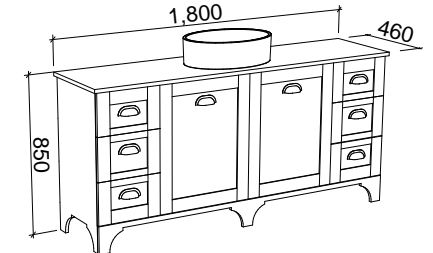

WINDSOR 1800mm CENTRE BOWL

Floor Standing

CABINET WITH	SKU	RRP
20mm SilkSurface Top with White Gloss Above Counter Ceramic Basin	WIN-V-1800-C-SSA-F	$4,709
20mm SilkSurface Top with White Gloss Under Counter Ceramic Basin	WIN-V-1800-C-SSU-F	$4,709
60mm SilkSurface Freedom Top with White Gloss Above Counter Ceramic Basin	WIN-V-1800-C-FRA-F	$5,272
60mm SilkSurface Freedom Top with White Gloss Under Counter Ceramic Basin	WIN-V-1800-C-FRU-F	$5,272
No Top	WIN-VCO-1800-C-X-F	$4,034