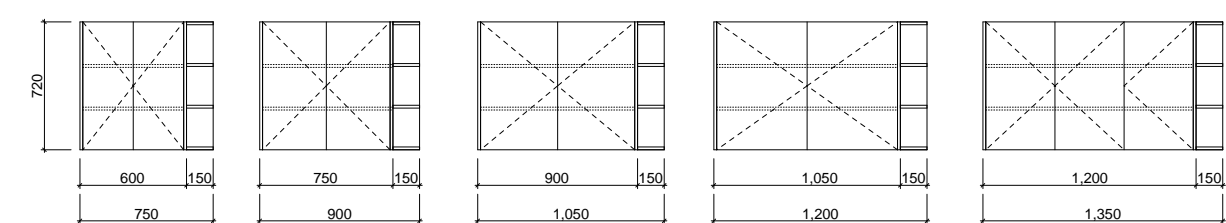

New York Shaving Cabinet

Unleash your interior design potential with the versatile New York shaver. This sophisticated piece features exterior display shelves at one end, offering a beautiful space to showcase your favourite decor. To accommodate your bathroom layout, the shelves can be fully reversed (unless ordered with upgrades).

- Upgrade to Platinum option with Luxe Graphite interior and glass internal shelves to match Platinum vanities
- Semi-recessed option available upon request (additional charges apply)
- Optional under cabinet lighting available (additional charges apply)

All cabinets 166mm deep. Usable as left- or right-hand shelves.