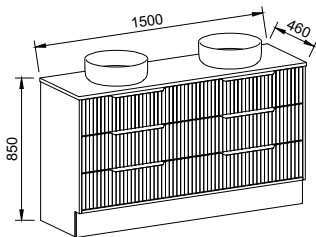

EMMETT 1500mm DOUBLE BOWL

Wall Hung

CABINET WITH	SKU	RRP
20mm SilkSurface Top with White Gloss Above Counter Ceramic Basins	EMM-V-1500-D-SSA-W	\$4,157
No Top	EMM-VCO-1500-D-X-W	\$2,882

Floor Standing

CABINET WITH	SKU	RRP
20mm SilkSurface Top with White Gloss Above Counter Ceramic Basins	EMM-V-1500-D-SSA-F	\$5,322
No Top	EMM-VCO-1500-D-X-F	\$4,047