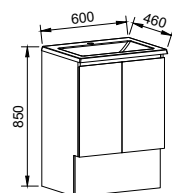

CABINET WITH	SKU	RRP
Regal Mineral Composite Top	CAR-V-600-C-REG-F	$1,731
Alpha Ceramic Top	CAR-V-600-C-APH-F	$1,731
Grand Mineral Composite Top	CAR-V-600-C-GND-F	$1,909
No Top	CAR-VCO-600-C-X-F	$1,263

NOTE: Only handles shorter than 250mm are available on the Carlo.

Carlo

G GOLD INCLUSIONS