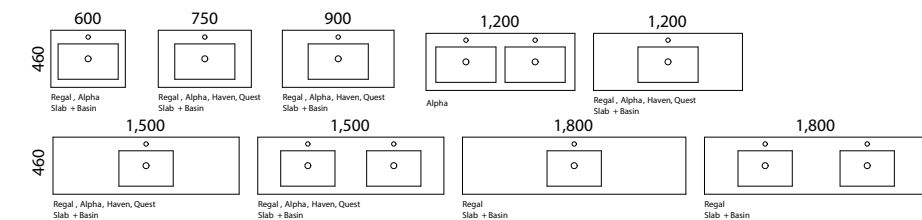

Available in wall hung and floor standing.

- Top options include:
 - 20mm integrated tops - Alpha*, Regal or Haven*
 - 20mm SilkSurface slab top with above or under counter basin/s

02.

03.

04.

[01.] Kansas Vanity 1500mm | KAN-V-1500-D-SSU-W | \$4,207 Classic Oak Cabinet with Topaz SilkSurface Top and White Gloss Bodhi Under Counter Mineral Composite Basins | Shown with Mineral Composite Basin Upgrade | UPG-OPT-BASCOLOUR | ADD \$152 per basin | Shown with Under Cabinet Vanity Lighting | LED-L-UNDERCAB-V | ADD \$413 **[02.] Kansas Vanity 1200mm** | KAN-V-1200-C-SSA-W | \$3,059 Coastal Oak Cabinet with Grigio Stone SilkSurface Top and White Gloss Elite Ceramic Basin | Shown with Under Cabinet Lighting | LED-L-UNDERCAB-V | ADD \$413 **[03.] Kansas Vanity 900mm** | KAN-V-900-C-SSA-F | \$2,996 Light Pistachio Satin Cabinet with Arctic White SilkSurface Top and White Matt Allure Flute Ceramic Basin | Shown with Basin Colour Upgrade | UPG-OPT-BASCOLOUR | ADD \$152 **[04.] Kansas Vanity 750mm** | KAN-V-750-C-SSA-W | \$2,139 Planked Urban Oak Cabinet with Calcutta Snow SilkSurface Top and White Gloss Corrida Inset Mineral Composite Basin | Shown with Mineral Composite Basin Upgrade | UPG-OPT-BASCOLOUR | ADD \$152 **Please refer to pricelist pages for all available options.**