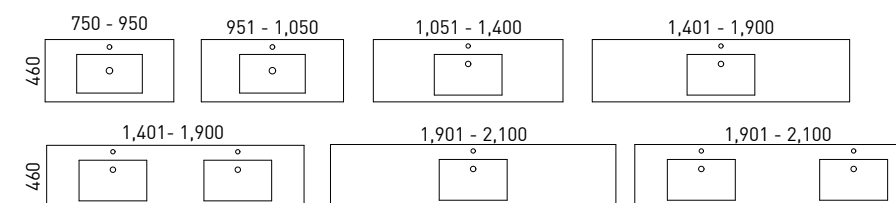

[01.] Wall to Wall Vanity 1901-2100mm | WTW-V-2100-D-SSA-W | $5,393 Light Grey Satin Cabinet with Albastera SilkSurface Top and Black Matt Enchant Ceramic Basins | Shown with Basin Colour Upgrade | UPG-OPT-BASCOLOUR | ADD $152 per basin | Shown with Under Cabinet Vanity Lighting | LED-L-UNDERCAB-V | ADD $413 **[02.] Wall to Wall Vanity 1051-1400mm** | WTW-V-1400-C-SSA-W | $3,853 Aged Walnut Cabinet with Calcutta Snow SilkSurface Top and White Gloss Allure Flute Ceramic Basin | Shown with Under Cabinet Vanity Lighting | LED-L-UNDERCAB-V | ADD $413 **[03.] Wall to Wall Vanity 1401-1900mm** | WTW-V-1900-C-SSA-F | $5,021 Bottega Oak Cabinet with Arctic White SilkSurface Top and White Gloss Quill Ceramic Basin **[04.] Wall to Wall Vanity 750-950mm** | WTW-V-950-C-SSU-F | $2,959 White Satin Cabinet with Canvas Mist SilkSurface Top and White Gloss Rectangle Under Counter Ceramic Basin **Please refer to pricelist pages for all available options.**