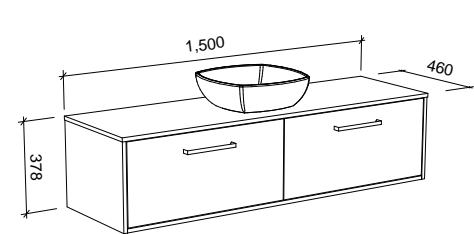

DELAWARE 1500mm CENTRE BOWL

Wall Hung