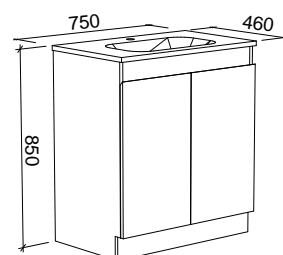

Rockford

S SILVER INCLUSIONS

ROCKFORD 750mm

Wall Hung

CABINET WITH	SKU	RRP
Alpha Ceramic Top	RKF-V-750-C-APH-W	\$1,080
Haven Matt Dolomite Top	RKF-V-750-C-HVN-W	\$1,080
No Top	RKF-VCO-750-C-X-W	\$697

Floor Standing