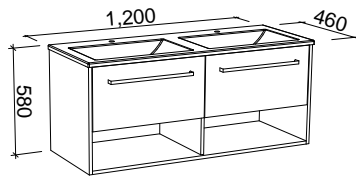

KANSAS 1200mm DOUBLE BOWL

Wall Hung

CABINET WITH	SKU	RRP
Alpha Ceramic Top	KAN-V-1200-D-APH-W	\$2,973
No Top	KAN-VCO-1200-D-X-W	\$1,733

Floor Standing

CABINET WITH	SKU	RRP
Alpha Ceramic Top	KAN-V-1200-D-APH-F	\$3,796
No Top	KAN-VCO-1200-D-X-F	\$2,600