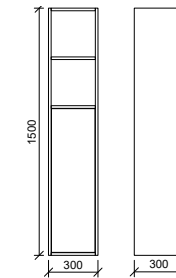

Hudson Duo Tallboy

The Hudson Duo Tallboy is a versatile and stylish storage solution that offers endless possibilities for organisation and styling. It's designed with functionality in mind, featuring two open shelves at the top, and a push-to-open door that reveals adjustable melamine shelves inside.

- Upgrade to Platinum option with Luxe Graphite interior to match Platinum vanities
- Push-to-Open is standard, handles (excluding Fingerpull) also available
- Available in two-tone at no additional charge
- Available in wall hung

[01.] Hudson Duo Tallboy | HDD-TB-300-W-G | $1,420 Boston Oak Cabinet Please refer to pricelist pages for all available options.