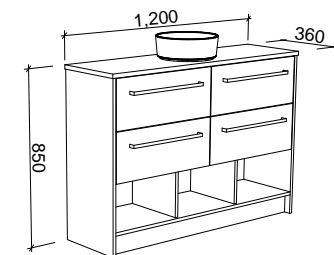

CABINET WITH	SKU	RRP
20mm SilkSurface Top with White Gloss Above Counter Ceramic Basin	KAR-V-1200-C-SSA-F	$3,860
20mm SilkSurface Top with White Gloss Ceramic Under Counter Basin	KAR-V-1200-C-SSU-F	$3,860
No Top	KAR-VCO-1200-C-X-F	$2,600