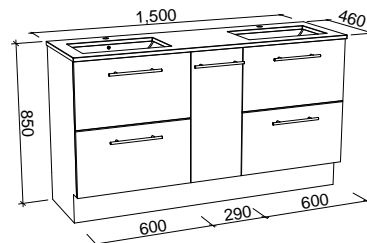

NOTE: Only handles shorter than 250mm are available.

MARSHALL 1500mm DOUBLE BOWL

Wall Hung

Floor Standing

CABINET WITH	SKU	RRP
20mm SilkSurface Top with White Gloss Above Counter Ceramic Basins	MAR-V-1500-D-SSA-W	\$3,872
20mm SilkSurface Top with White Gloss Under Counter Ceramic Basins	MAR-V-1500-D-SSU-W	\$3,872
No Top	MAR-VCO-1500-D-X-W	\$2,007