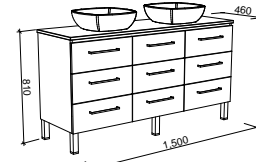

CABINET WITH	SKU	RRP
20mm SilkSurface Top with White Gloss Above Counter Ceramic Basins	ASH-V-1500-D-SSA-L	$5,978
No Top	ASH-VCO-1500-D-X-L	$3,486