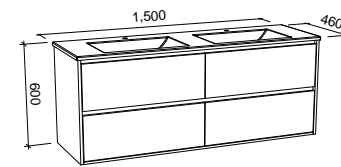

GRANGE 1500mm DOUBLE BOWL

Wall Hung

CABINET WITH	SKU	RRP
Alpha Ceramic Top	GRA-V-1500-D-APH-W	$3,935
Regal Mineral Composite Top	GRA-V-1500-D-REG-W	$3,819
Haven Matt Dolomite Top	GRA-V-1500-D-HVN-W	$3,819
20mm SilkSurface Top with White Gloss Above Counter Ceramic Basins	GRA-V-1500-D-SSA-W	$4,419
20mm SilkSurface Top with White Gloss Under Counter Ceramic Basins	GRA-V-1500-D-SSU-W	$4,419
No Top	GRA-VCO-1500-D-X-W	$2,449

Floor Standing