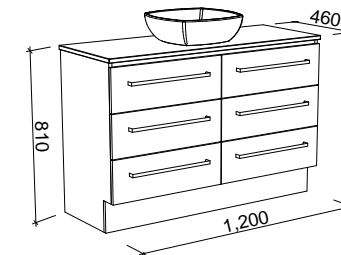

CABINET WITH	SKU	RRP
20mm SilkSurface Top with White Gloss Above Counter Ceramic Basin	ASH-V-1200-C-SSA-F	$4,516
No Top	ASH-VCO-1200-C-X-F	$2,731

On Legs