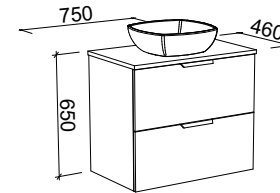

SUTHERLAND HOUSE 750mm

Wall Hung

CABINET WITH	SKU	RRP
20mm SilkSurface Top with White Gloss Above Counter Ceramic Basin	SHC-V-750-C-SSA-W	$2,932
20mm SilkSurface Top with White Gloss Under Counter Ceramic Basin	SHC-V-750-C-SSU-W	$2,932
No Top	SHC-VCO-750-C-X-W	$1,891

On Legs