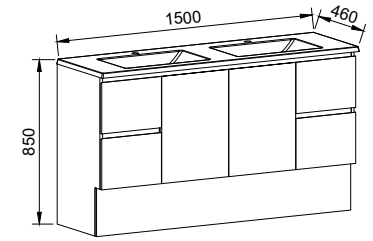

CABINET WITH	SKU	RRP
Regal Mineral Composite Top	CAR-V-1500-D-REG-F	$3,789
Alpha Ceramic Top	CAR-V-1500-D-APH-F	$3,908
Haven Matt Dolomite Top	CAR-V-1500-D-HVN-F	$3,789
Grand Mineral Composite Top	CAR-V-1500-D-GND-F	$4,110
No Top	CAR-VCO-1500-D-X-F	$2,339

Floor Standing