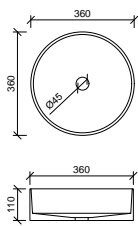

Luxe Brushed Nickel

BN LUX-BS-360-BN-U | $665
(Including 32mm waste)