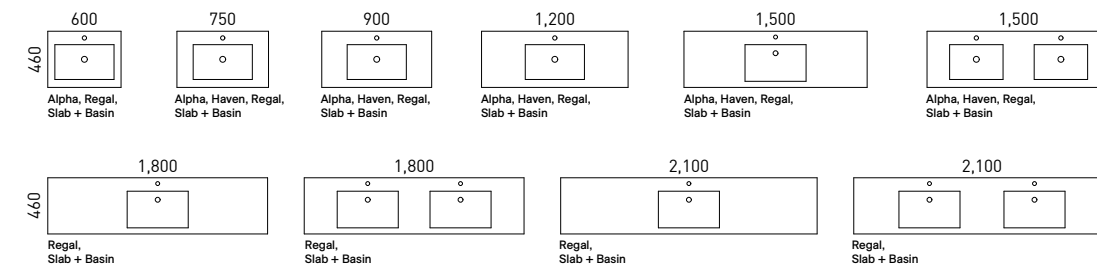

- Top options include:
 - 20mm integrated tops - Alpha*, Regal or Haven*
 - 20mm SilkSurface slab top with above or under counter basin/s

02.

03.

04.

[01.] Grange Vanity 1500mm | GRA-V-1500-D-SSA-W | \$4,419 Classic Oak Cabinet with Silk Whisper SilkSurface Top and White Gloss Allure Ceramic Basins **[02.] Grange Vanity 1500mm** | GRA-V-1500-D-SSA-W | \$4,419 Light Grey Satin Cabinet with Arctic White SilkSurface Top and White Gloss Radius Inset Ceramic Basins **[03.] Grange Vanity 1200mm** | GRA-V-1200-C-SSA-W | \$3,570 Aged Walnut Cabinet with Arctic White SilkSurface Top and White Gloss Oval Flute Ceramic Basin **[04.] Grange Vanity 900mm** | GRA-V-900-C-REG-F | \$2,132 White Satin Cabinet with Regal Mineral Composite Top **Please refer to pricelist pages for all available options.**