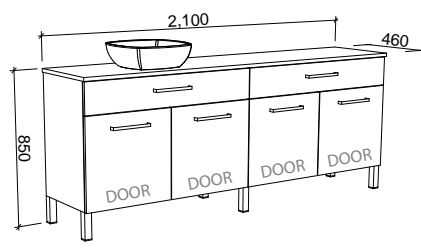

CABINET WITH	SKU	RRP
20mm SilkSurface Top with White Gloss Above Counter Ceramic Basin Left-hand Offset	TAY-V-2100-L-SSA-L	$4,446
No Top Left-hand Offset	TAY-VCO-2100-L-X-L	$2,381

NOTE: Right-hand offset also available. Order by replacing -L- with -R- in the relevant SKU.