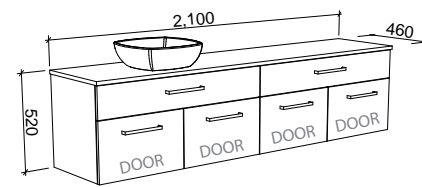

TAYLOR 2100mm OFFSET BOWL

Wall Hung

CABINET WITH	SKU	RRP
20mm SilkSurface Top with White Gloss Above Counter Ceramic Basin Left-hand Offset	TAY-V-2100-L-SSA-W	$3,828
No Top Left-hand Offset	TAY-VCO-2100-L-X-W	$1,750

Floor Standing