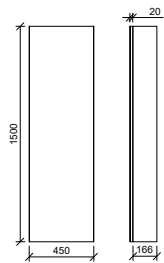

Tennessee Mirror Tallboy

With several adjustable shelves, the Tennessee Tallboy provides you ample space to keep your bathroom essentials organised and within easy reach. The full-length mirror not only makes your bathroom feel more spacious but also provides you with a convenient spot to check your appearance before leaving home.

- Upgrade to Platinum option with Luxe Graphite interior and glass internal shelves to match Platinum vanities
- Fingerpull opening
- Fully reversible
- Available in wall hung

[01.] Tennessee Tallboy | TEN-TB-450-W-G | $1,198 Olive Satin Cabinet [02.] Tennessee Tallboy | TEN-TB-450-W-G | $1,198 Olive Satin Cabinet shown with door open
Please refer to pricelist pages for all available options.

York Tallboy

Do you have a keen sense of style and a love of practicality? The York Tallboy boasts a minimal design and provides storage without taking up much room in your space. Whether you're looking to update your bathroom's look or simply in need of more storage space, this tallboy a great choice.

- Upgrade to Platinum option with Luxe Graphite interior to match Platinum vanities
- Standard with centre fingerpull
- Available in wall hung