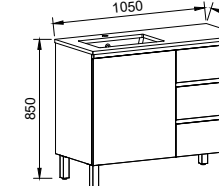

CABINET WITH	SKU	RRP
20mm SilkSurface Top with White Gloss Above Counter Ceramic Basin Left-hand Offset	DAK-V-1050-L-SSA-L	$4,507
20mm SilkSurface Top with White Gloss Under Counter Ceramic Basin Left-hand Offset	DAK-V-1050-L-SSU-L	$4,507
No Top Left-hand Offset	DAK-VCO-1050-L-X-L	$2,525

NOTE: Right-hand offset also available. Order by replacing -L- with -R- in the relevant SKU.