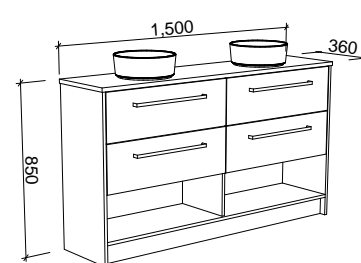

CABINET WITH	SKU	RRP
20mm SilkSurface Top with White Gloss Above Counter Ceramic Basins	KAR-V-1500-D-SSA-F	$5,231
20mm SilkSurface Top with White Gloss Ceramic Under Counter Basin	KAR-V-1500-D-SSU-F	$5,231
No Top	KAR-VCO-1500-D-X-F	$3,332

Kingsley

G GOLD INCLUSIONS