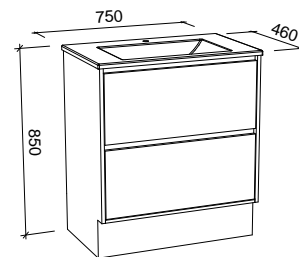

CABINET WITH	SKU	RRP
Alpha Ceramic Top	GRA-V-750-C-APH-F	$1,991
Regal Mineral Composite Top	GRA-V-750-C-REG-F	$1,991
Haven Matt Dolomite Top	GRA-V-750-C-HVN-F	$1,991
20mm SilkSurface Top with White Gloss Above Counter Ceramic Basin	GRA-V-750-C-SSA-F	$2,372
20mm SilkSurface Top with White Gloss Under Counter Ceramic Basin	GRA-V-750-C-SSU-F	$2,372
No Top	GRA-VCO-750-C-X-F	$1,447