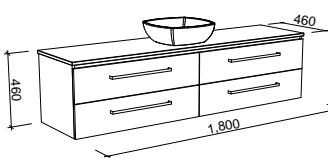

ASHTON 1800mm CENTRE BOWL

Wall Hung

CABINET WITH	SKU	RRP
20mm SilkSurface Top with White Gloss Above Counter Ceramic Basin	ASH-V-1800-C-SSA-W	$4,868
No Top	ASH-VCO-1800-C-X-W	$2,971

Floor Standing