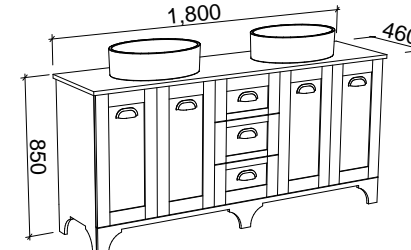

WINDSOR 1800mm DOUBLE BOWL

Floor Standing

CABINET WITH	SKU	RRP
20mm SilkSurface Top with White Gloss Above Counter Ceramic Basins	WIN-V-1800-D-SSA-F	$4,574
20mm SilkSurface Top with White Gloss Under Counter Ceramic Basins	WIN-V-1800-D-SSU-F	$4,574
60mm SilkSurface Freedom Top with White Gloss Above Counter Ceramic Basins	WIN-V-1800-D-FRA-F	$5,110
60mm SilkSurface Freedom Top with White Gloss Under Counter Ceramic Basins	WIN-V-1800-D-FRU-F	$5,110
No Top	WIN-VCO-1800-D-X-F	$4,167