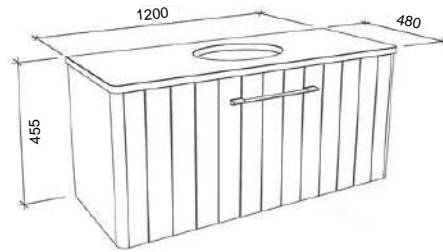

Saba

G GOLD INCLUSIONS

SABA 1200mm

Wall Hung

CABINET WITH	SKU	RRP
20mm SilkSurface Top with White Gloss Above Counter Ceramic Basin	SAB-V-1200-C-SSA-W	$2,583
20mm SilkSurface Top with White Gloss Under Counter Ceramic Basin	SAB-V-1200-C-SSU-W	$2,873
No Top	SAB-VCO-1200-C-X-W	$1,411