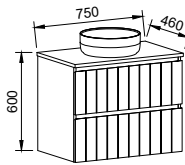

HENLEY 750mm

Wall Hung

CABINET WITH	SKU	RRP
20mm SilkSurface Top with White Gloss Above Counter Ceramic Basin	HEN-V-750-C-SSA-W	$2,912
20mm SilkSurface Top with White Gloss Under Counter Ceramic Basin	HEN-V-750-C-SSU-W	$2,912
No Top	HEN-VCO-750-C-X-W	$1,968