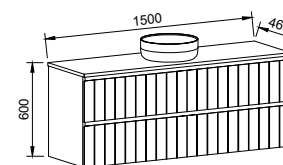

HENLEY 1500mm CENTRE BOWL

Wall Hung

CABINET WITH	SKU	RRP
20mm SilkSurface Top with White Gloss Above Counter Ceramic Basin	HEN-V-1500-C-SSA-W	$4,824
20mm SilkSurface Top with White Gloss Under Counter Ceramic Basin	HEN-V-1500-C-SSU-W	$4,824
No Top	HEN-VCO-1500-C-X-W	$3,038