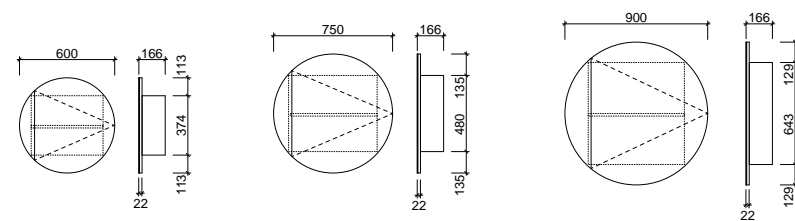

Havana Shaving Cabinet

Bring a touch of sophistication to your modern bathroom with the Havana shaver! Its stunning round design not only adds a stylish touch, but also offers practical storage solutions for all your bathroom essentials.

- Upgrade to Platinum option with Luxe Graphite interior and glass internal shelves to match Platinum vanities
- Optional under cabinet lighting available (additional charges apply)
- Fully reversible (unless ordered with upgrades)

[01.] Havana Shaving Cabinet 750mm | HAV-SC-750-S-G | $996 Perugian Walnut Cabinet **[02.] Havana Shaving Cabinet 750mm** | HAV-SC-750-S-G | $996 White Satin Cabinet **[03.] Havana Platinum Shaving Cabinet 750mm** | HAV-SC-750-S-P | $1,068 White Satin Cabinet shown with door open **Please refer to pricelist pages for all available options.**

Jazz Arch Shaving Cabinet

Transform your bathroom into a luxurious oasis with the Jazz Arch shaver! To add a touch of sophistication, upgrade your shaver with optional under cabinet lighting. The soft, warm glow of the lighting will enhance the overall ambiance of your bathroom and make it a truly enjoyable haven.

- Upgrade to Platinum option with Luxe Graphite interior and glass internal shelves to match Platinum vanities
- Semi-recessed option available upon request
- Fully reversible (unless ordered with upgrades)