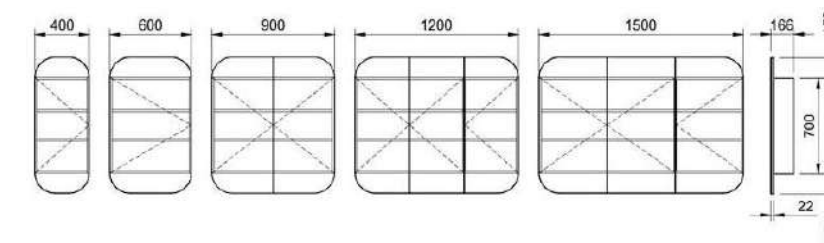

[01.] Jazz Arch Shaving Cabinet 1500mm | JZA-SC-1500-3-G | $1,746 White Satin Cabinet shown with doors open | Shown with Magnifying Mirror Upgrade | UPG-OPT-MAGM | ADD $105 **[02.] Jazz Arch Shaving Cabinet 400mm** | JZA-SC-400-S-G | $956 each Planked Urban Oak Cabinet **[03.] Jazz Arch Shaving Cabinet 900mm** | JZA-SC-900-D-G | $1,215 Light Grey Satin Cabinet **Please refer to pricelist pages for all available options.**