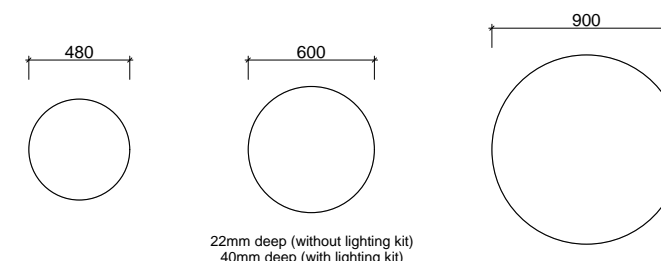

[01.] Oxford Mirror 480mm | OXF-M-480-480 | $299 **[02.] Oxford Mirror 600mm** | OXF-M-600-600 | $573 each | Shown with Mirror Lighting Upgrade | LED-L-MIRROR | ADD $413 per mirror **[03.] Oxford Mirror 900mm** | OXF-M-900-900 | $916 | Shown with Mirror Lighting Upgrade | LED-L-MIRROR | ADD $413 **Please refer to pricelist pages for all available options.**