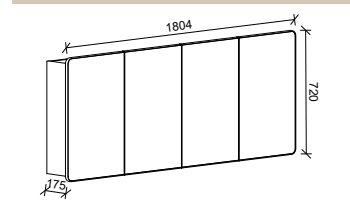

SKU	RRP
SHC-SC-900-D-G	\$1,348

1200mm

SKU	RRP
SHC-SC-1200-3-G	\$1,546

1500mm

SKU	RRP
SHC-SC-1500-3-G	\$1,815

1800mm

SKU	RRP
SHC-SC-1800-4-G	\$2,187

NOTE: -P denotes Platinum range. These shaving cabinets include 'Luxe Graphite' interiors to match Platinum vanities and glass interior shelves as standard. -G denotes standard cabinets and include white interiors. Lighting and powerpoints are not included in shaving cabinet pricing. All mirrors are copper free. Depth on Gold cabinets can be adjusted to a minimum of 120mm for no price change. Refer to pages 222 - 244 for options and pricing. *Please specify hinge side when ordering. †Back of shelf will match side colour unless specified otherwise. **Victoria route standard unless specified otherwise.