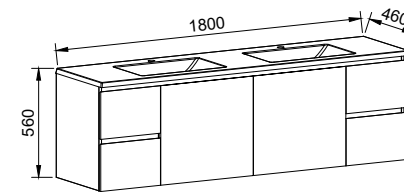

CARLO 1800mm DOUBLE BOWL

Wall Hung

CABINET WITH	SKU	RRP
Regal Mineral Composite Top	CAR-V-1800-D-REG-W	$4,020
Grand Mineral Composite Top	CAR-V-1800-D-GND-W	$4,433
No Top	CAR-VCO-1800-D-X-W	$2,231

Floor Standing