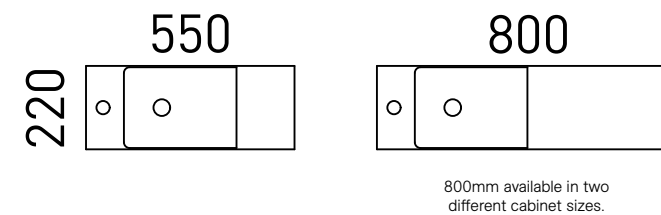

Available in wall hung and floor standing.

- Top options include:
 - 45mm integrated top - Nano
- Handle options include:
 - Side fingerpull as standard

02.

[01.] Oscar Vanity 800mm | OSC-V-8055-L-NAN-W | \$1,029 Black Satin Cabinet with Nano Dolomite Top [02.] Oscar Vanity 550mm | OSC-V-5540-L-NAN-F | \$1,029 Prime Oak Cabinet with Nano Dolomite Top **Please refer to pricelist pages for all available options.**