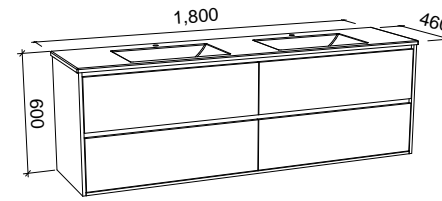

Grange

G GOLD INCLUSIONS

GRANGE 1800mm DOUBLE BOWL

Wall Hung

CABINET WITH	SKU	RRP
Regal Mineral Composite Top	GRA-V-1800-D-REG-W	\$4,309
20mm SilkSurface Top with White Gloss Above Counter Ceramic Basins	GRA-V-1800-D-SSA-W	\$4,694
20mm SilkSurface Top with White Gloss Under Counter Ceramic Basins	GRA-V-1800-D-SSU-W	\$4,694
No Top	GRA-VCO-1800-D-X-W	\$2,626