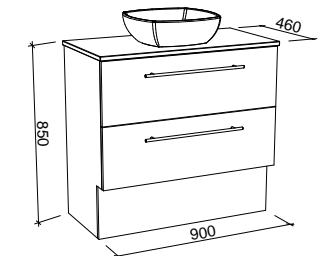

Floor Standing