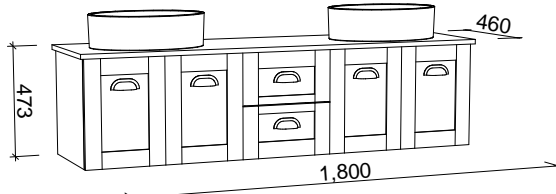

VICTORIA 1800mm DOUBLE BOWL

Wall Hung

CABINET WITH	SKU	RRP
20mm SilkSurface Top with White Gloss Above Counter Ceramic Basins	VIC-V-1800-D-SSA-W	$3,864
20mm SilkSurface Top with White Gloss Under Counter Ceramic Basins	VIC-V-1800-D-SSU-W	$3,864
60mm SilkSurface Freedom Top with White Gloss Above Counter Ceramic Basins	VIC-V-1800-D-FRA-W	$4,365
60mm SilkSurface Freedom Top with White Gloss Under Counter Ceramic Basins	VIC-V-1800-D-FRU-W	$4,365
No Top	VIC-VCO-1800-D-X-W	$3,409

Floor Standing