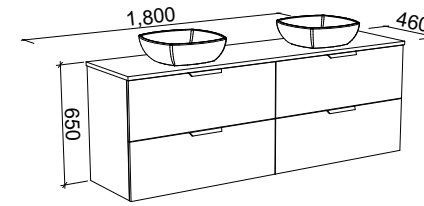

SUTHERLAND HOUSE 1800mm DOUBLE BOWL

Wall Hung

CABINET WITH	SKU	RRP
20mm SilkSurface Top with White Gloss Above Counter Ceramic Basins	SHC-V-1800-D-SSA-W	$5,617
20mm SilkSurface Top with White Gloss Under Counter Ceramic Basins	SHC-V-1800-D-SSU-W	$5,617
No Top	SHC-VCO-1800-D-X-W	$3,488

On Legs