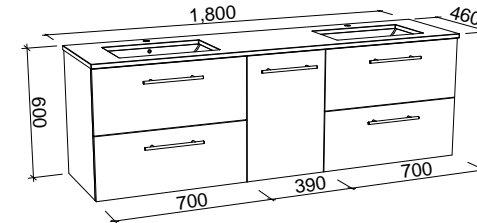

NOTE: Only handles shorter than 400mm are available.

Marshall

G GOLD INCLUSIONS

MARSHALL 1800mm DOUBLE BOWL

Wall Hung

Floor Standing

CABINET WITH	SKU	RRP
20mm SilkSurface Top with White Gloss Above Counter Ceramic Basins	MAR-V-1800-D-SSA-W	\$4,105
20mm SilkSurface Top with White Gloss Under Counter Ceramic Basins	MAR-V-1800-D-SSU-W	\$4,105
No Top	MAR-VCO-1800-D-X-W	\$2,146