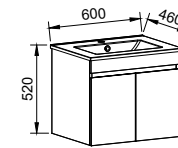

INDIANA 600mm

Wall Hung

CABINET WITH	SKU	RRP
Alpha Ceramic Top	IND-V-600-C-APH-W	$889
No Top	IND-VCO-600-C-X-W	$710

Floor Standing