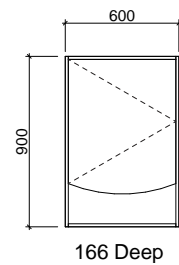

01.

[01.] Pure Bliss Shaving Cabinet 600mm | PBS-SC-600-S-G | $925 each Light Pistachio Satin Cabinet Please refer to pricelist pages for all available options.

Sanremo Shaving Cabinet

Transform your bathroom into a contemporary oasis with the stylish Sanremo shaver. Featuring an eye-catching open display shelf and discreet storage space, this piece boasts a sleek white interior and two adjustable melamine shelves per section.

- Upgrade to Platinum option with Luxe Graphite interior and glass internal shelves to match Platinum vanities
- Semi or fully recessed option available as standard
- Try a two-toned cabinet at no extra cost
- Optional in shelf lighting available (additional charges apply)