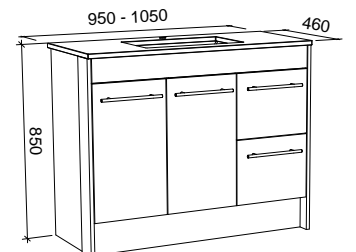

CABINET WITH	SKU	RRP
20mm SilkSurface Top with White Gloss Above Counter Ceramic Basin	WTW-V-1050-C-SSA-F	$3,122
20mm SilkSurface Top with White Gloss Under Counter Ceramic Basin	WTW-V-1050-C-SSU-F	$3,122
No Top	WTW-VCO-1050-C-X-F	$1,875