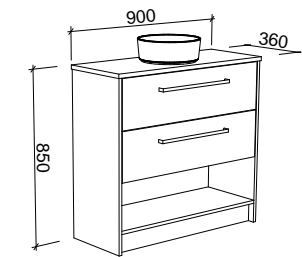

CABINET WITH	SKU	RRP
20mm SilkSurface Top with White Gloss Above Counter Ceramic Basin	KAR-V-900-C-SSA-F	$2,977
20mm SilkSurface Top with White Gloss Ceramic Under Counter Basin	KAR-V-900-C-SSU-F	$2,977
No Top	KAR-VCO-900-C-X-F	$1,752