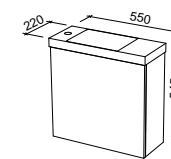

OLLIE 550mm

Wall Hung

CABINET WITH	SKU	RRP
Nano Dolomite Top Left-hand Offset	OLL-V-550-L-NAN-W	$828
No Top Left-hand Offset	OLL-VCO-550-L-X-W	$441

NOTE: Side fingerpull standard unless specified otherwise. Please specify hinge side upon ordering. Right-hand offset also available. Order by replacing -L- with -R- in the relevant SKU.