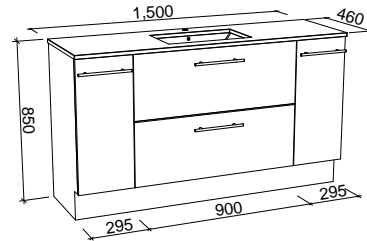

Floor Standing

CABINET WITH	SKU	RRP
20mm SilkSurface Top with White Gloss Above Counter Ceramic Basin	MAR-V-1500-C-SSA-W	$3,697
20mm SilkSurface Top with White Gloss Under Counter Ceramic Basin	MAR-V-1500-C-SSU-W	$3,697
No Top	MAR-VCO-1500-C-X-W	$2,071

CABINET WITH	SKU	RRP
20mm SilkSurface Top with White Gloss Above Counter Ceramic Basin	MAR-V-1500-C-SSA-F	$3,835
20mm SilkSurface Top with White Gloss Under Counter Ceramic Basin	MAR-V-1500-C-SSU-F	$3,835
No Top	MAR-VCO-1500-C-X-F	$2,221

NOTE: Only handles shorter than 250mm are available.