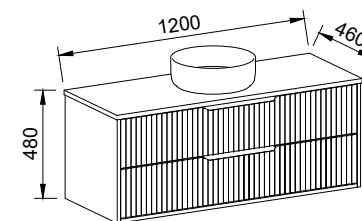

EMMETT 900mm

Wall Hung

CABINET WITH	SKU	RRP
20mm SilkSurface Top with White Gloss Above Counter Ceramic Basin	EMM-V-900-C-SSA-W	\$2,497
No Top	EMM-VCO-900-C-X-W	\$1,751

EMMETT 1200mm

Wall Hung

CABINET WITH	SKU	RRP
20mm SilkSurface Top with White Gloss Above Counter Ceramic Basin	EMM-V-1200-C-SSA-W	\$3,033
No Top	EMM-VCO-1200-C-X-W	\$2,100