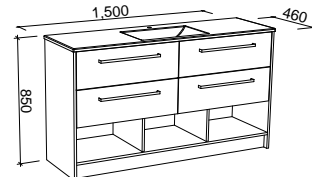

CABINET WITH	SKU	RRP
Alpha Ceramic Top	KAN-V-1500-C-APH-F	$4,680
Regal Mineral Composite Top	KAN-V-1500-C-REG-F	$4,224
Haven Matt Dolomite Top	KAN-V-1500-C-HVN-F	$4,224
20mm SilkSurface Top with White Gloss Above Counter Ceramic Basin	KAN-V-1500-C-SSA-F	$4,830
20mm SilkSurface Top with White Gloss Under Counter Ceramic Basin	KAN-V-1500-C-SSU-F	$4,830
No Top	KAN-VCO-1500-C-X-F	$3,136

Kansas

G GOLD INCLUSIONS