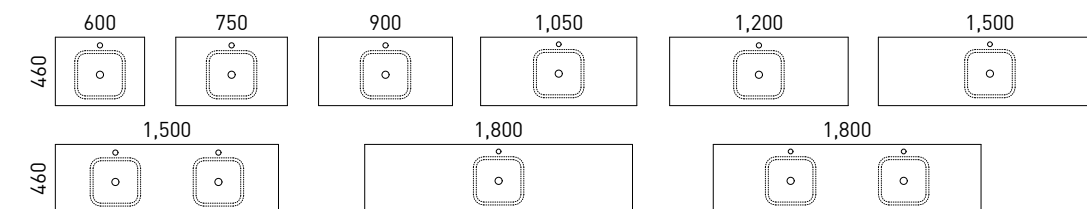

[01.] Henley Vanity 1200mm | HEN-V-1200-C-SSA-W | $3,637 Olive Satin Cabinet with Silk Whisper SilkSurface Top and White Gloss Rome Inset Ceramic Basin **[02.] Henley Vanity 1500mm** | HEN-V-1500-D-SSU-W | $5,295 Light Pistachio Satin Cabinet with Blanca Granite SilkSurface Top and White Gloss Rectangle Under Counter Ceramic Basins **[03.] Henley Vanity 1800mm** | HEN-V-1800-D-SSA-W | $5,458 Black Satin Cabinet with Grigio Stone SilkSurface Top and Black Matt Allure Ceramic Basins | Shown with Basin Colour Upgrade | UPG-OPT-BASCOLOUR | ADD $152 per basin | Shown with Under Cabinet Vanity Lighting | LED-L-UNDERCAB-V | ADD $413 **[04.] Henley Vanity 600mm** | HEN-V-600-C-SSU-W | $2,798 White Satin Cabinet with Stratiss SilkSurface Top and White Gloss Allure Under Counter Ceramic Basin **Please refer to pricelist pages for all available options.**