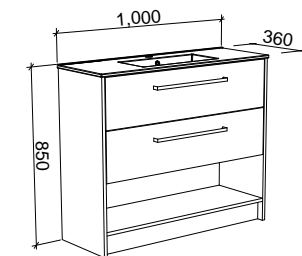

CABINET WITH	SKU	RRP
Urban Ceramic Top	KAR-V-1000-C-URB-F	$3,180
No Top	KAR-VCO-1000-C-X-F	$2,494