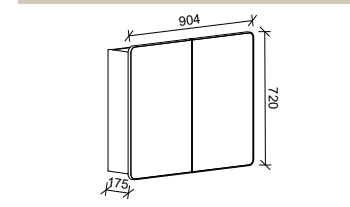

SKU	RRP
SHC-SC-900-D-G	\$1,348

1200mm

SKU	RRP
SHC-SC-1200-3-G	\$1,546

1500mm

SKU	RRP
SHC-SC-1500-3-G	\$1,815

1800mm

SKU	RRP
SHC-SC-1800-4-G	\$2,187

NOTE: -P denotes Platinum range. These shaving cabinets include 'Luxe Graphite' interiors to match Platinum vanities and glass interior shelves as standard. -G denotes standard cabinets and include white interiors. Lighting and powerpoints are not included in shaving cabinet pricing. All mirrors are copper free. Depth on Gold cabinets can be adjusted to a minimum of 120mm for no price change. Refer to pages 222 - 244 for options and pricing. *Please specify hinge side when ordering. †Back of shelf will match side colour unless specified otherwise. **Victoria route standard unless specified otherwise.