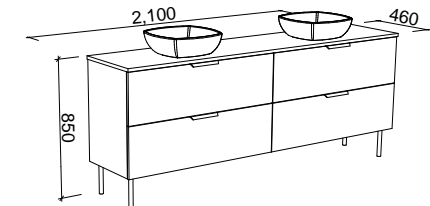

CABINET WITH	SKU	RRP
20mm SilkSurface Top with White Gloss Above Counter Ceramic Basins	SHC-V-2100-D-SSA-L	$6,653
20mm SilkSurface Top with White Gloss Under Counter Ceramic Basins	SHC-V-2100-D-SSU-L	$6,653
No Top	SHC-VCO-2100-D-X-L	$3,841