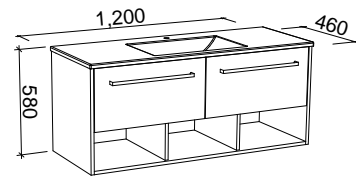

Kansas

G GOLD INCLUSIONS

KANSAS 1200mm CENTRE BOWL

Wall Hung

CABINET WITH	SKU	RRP
Alpha Ceramic Top	KAN-V-1200-C-APH-W	$2,467
Regal Mineral Composite Top	KAN-V-1200-C-REG-W	$2,467
Haven Matt Dolomite Top	KAN-V-1200-C-HVN-W	$2,467
20mm SilkSurface Top with White Gloss Above Counter Ceramic Basin	KAN-V-1200-C-SSA-W	$3,059
20mm SilkSurface Top with White Gloss Under Counter Ceramic Basin	KAN-V-1200-C-SSU-W	$3,059
No Top	KAN-VCO-1200-C-X-W	$1,733

Floor Standing