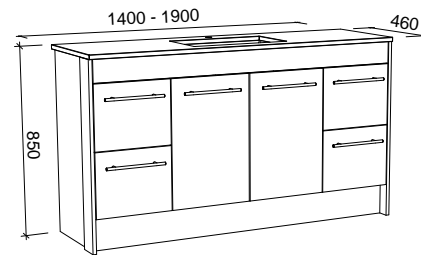

Wall to Wall

G GOLD INCLUSIONS

WALL TO WALL 1401mm - 1900mm CENTRE BOWL (Nominate the exact size you require when ordering)

Wall Hung

Floor Standing

CABINET WITH	SKU	RRP
20mm SilkSurface Top with White Gloss Above Counter Ceramic Basin	WTW-V-1900-C-SSA-W	\$4,539
20mm SilkSurface Top with White Gloss Under Counter Ceramic Basin	WTW-V-1900-C-SSU-W	\$4,539
No Top	WTW-VCO-1900-C-X-W	\$2,683