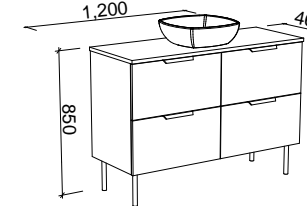

CABINET WITH	SKU	RRP
20mm SilkSurface Top with White Gloss Above Counter Ceramic Basin	SHC-V-1200-C-SSA-L	$3,897
20mm SilkSurface Top with White Gloss Under Counter Ceramic Basin	SHC-V-1200-C-SSU-L	$3,897
No Top	SHC-VCO-1200-C-X-L	$3,465