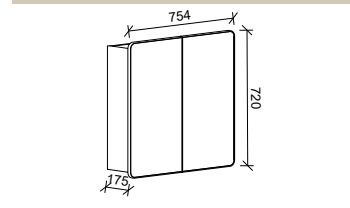

750mm

SKU	RRP
SHC-SC-750-D-G	$1,245