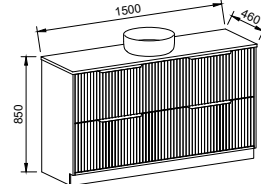

CABINET WITH	SKU	RRP
20mm SilkSurface Top with White Gloss Above Counter Ceramic Basin	ELW-V-1500-C-SSA-F	$4,893
20mm SilkSurface Top with White Gloss Under Counter Ceramic Basin	ELW-V-1500-C-SSU-F	$5,051
No Top	ELW-VCO-1500-C-X-F	$3,780