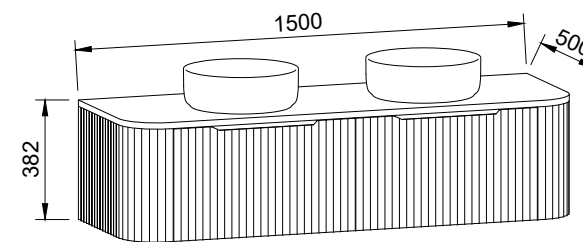

SANTOS 1500mm DOUBLE BOWL

Wall Hung

CABINET WITH	SKU	RRP
20mm SilkSurface Top with White Gloss Above Counter Ceramic Basins	SAN-V-1500-D-SSA-W	$3,780
No Top	SAN-VCO-1500-D-X-W	$2,882