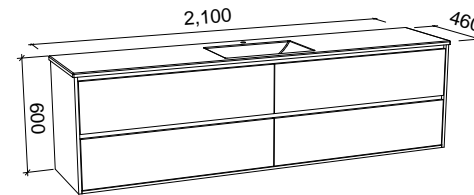

GRANGE 2100mm CENTRE BOWL

Wall Hung

CABINET WITH	SKU	RRP
Regal Mineral Composite Top	GRA-V-2100-C-REG-W	$5,251
20mm SilkSurface Top with White Gloss Above Counter Ceramic Basin	GRA-V-2100-C-SSA-W	$4,760
20mm SilkSurface Top with White Gloss Under Counter Ceramic Basin	GRA-V-2100-C-SSU-W	$4,760
No Top	GRA-VCO-2100-C-X-W	$2,854

Floor Standing