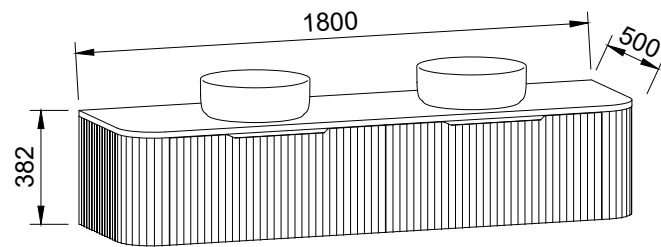

Santos

G GOLD INCLUSIONS

SANTOS 1800mm DOUBLE BOWL

Wall Hung

CABINET WITH	SKU	RRP
20mm SilkSurface Top with White Gloss Above Counter Ceramic Basins	SAN-V-1800-D-SSA-W	$4,160
No Top	SAN-VCO-1800-D-X-W	$3,039