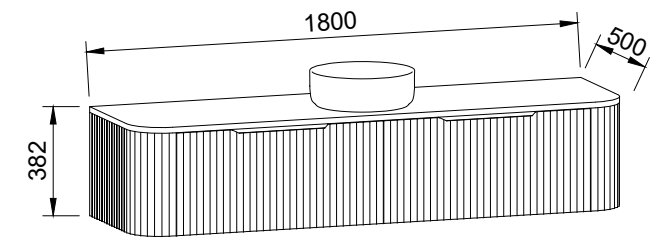

SANTOS 1800mm CENTRE BOWL

Wall Hung

CABINET WITH	SKU	RRP
20mm SilkSurface Top with White Gloss Above Counter Ceramic Basin	SAN-V-1800-C-SSA-W	$3,940
No Top	SAN-VCO-1800-C-X-W	$3,039