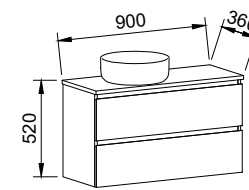

NOTE: See pages 235 - 244 for selected small space basins for the Billie.

Billie

G GOLD INCLUSIONS

BILLIE 900mm OFFSET BOWL

Wall Hung

CABINET WITH	SKU	RRP
20mm SilkSurface Top with White Gloss Above Counter Ceramic Basin Left-hand Offset	BIL-V-900-L-SSA-W	\$2,680
20mm SilkSurface Top with White Gloss Under Counter Ceramic Basin Left-hand Offset	BIL-V-900-L-SSU-W	\$2,680
No Top Left-hand Offset	BIL-VCO-900-L-X-W	\$1,426