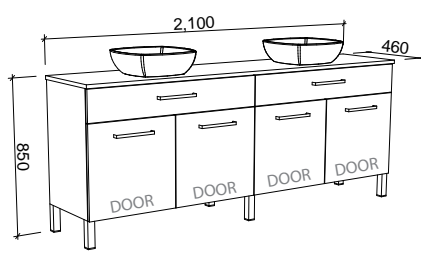

CABINET WITH	SKU	RRP
20mm SilkSurface Top with White Gloss Above Counter Ceramic Basins	TAY-V-2100-D-SSA-L	$4,711
No Top	TAY-VCO-2100-D-X-L	$2,381

Theo

S SILVER INCLUSIONS