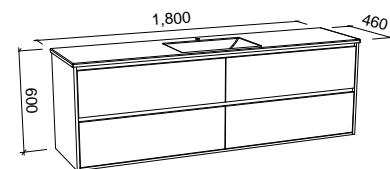

GRANGE 1800mm CENTRE BOWL

Wall Hung

CABINET WITH	SKU	RRP
Regal Mineral Composite Top	GRA-V-1800-C-REG-W	$4,107
20mm SilkSurface Top with White Gloss Above Counter Ceramic Basin	GRA-V-1800-C-SSA-W	$4,454
20mm SilkSurface Top with White Gloss Under Counter Ceramic Basin	GRA-V-1800-C-SSU-W	$4,454
No Top	GRA-VCO-1800-C-X-W	$2,638

Floor Standing