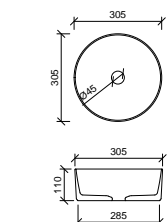

Gem White*

32mm waste.

WG GEM-BS-305-WG-S | $233