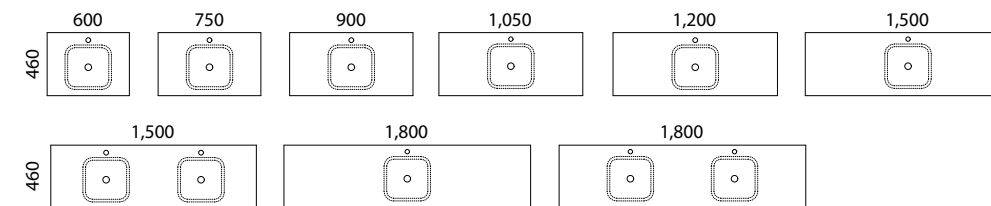

[01.] Oxbow Vanity 1500mm | OXB-V-1500-D-SSA-W | $4,855 Tassie Oak Cabinet with Arctic White SilkSurface Top and White Gloss Radius Inset Ceramic Basins | Shown with Under Cabinet Vanity Lighting | LED-L-UNDERCAB-V | ADD $413 **[02.] Oxbow Vanity 1200mm** | OXB-V-1200-C-SSA-F | $3,447 Classic Oak Cabinet with Star Dust SilkSurface Top and White Gloss Iconic 500 Ceramic Basin **[03.] Oxbow Vanity 1500mm** | OXB-V-1500-D-SSU-W | $4,855 Light Grey Satin Cabinet with Stratiss SilkSurface Top and White Gloss Allure Under Counter Ceramic Basins **[04.] Oxbow Vanity 750mm** | OXB-V-750-C-SSA-F | $2,702 Planked Urban Oak Cabinet with Arctic White SilkSurface Top and White Gloss Allure Dimple Ceramic Basin **Please refer to pricelist pages for all available options.**