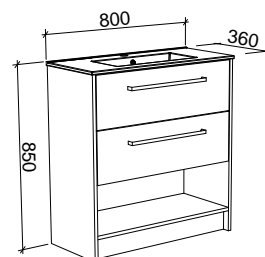

CABINET WITH	SKU	RRP
Urban Ceramic Top	KAR-V-800-C-URB-F	$2,302
No Top	KAR-VCO-800-C-X-F	$1,752

NOTE: See pages 235 - 244 for selected small space basins for the Karlie.

Karlie

G GOLD INCLUSIONS