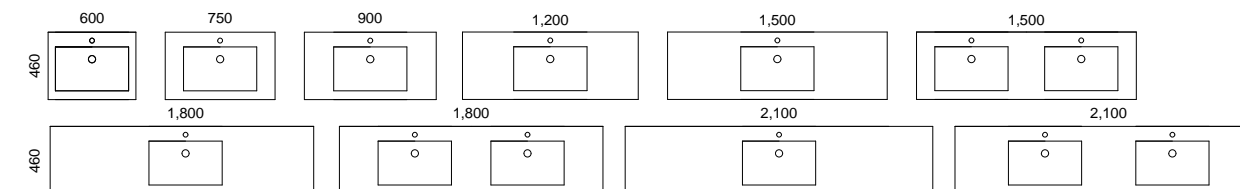

[01.] Sutherland House Vanity 1500mm | SHC-V-1500-D-SSA-L | $5,555 Grey Beige Satin Cabinet with Blanca Granite SilkSurface Top and White Gloss Lorenzo Inset Ceramic Basins **[02.] Sutherland House Vanity 900mm** | SHC-V-900-C-SSA-L | $3,513 Light Pistachio Satin Cabinet with Lapis Salt SilkSurface Top and White Matt Enchant Ceramic Basin | Shown with Basin Colour Upgrade | UPG-OPT-BASCOLOUR | ADD $152 **[03.] Sutherland House Vanity 1500mm** | SHC-V-1500-D-SSA-W | $5,454 Olive Satin Cabinet with White Crystal Boulder SilkSurface Top and White Gloss Rome Inset Ceramic Basins | Shown with Under Cabinet Vanity Lighting | LED-L-UNDERCAB-V | ADD $413 **[04.] Sutherland House Vanity 1200mm** | SHC-V-1200-C-SSA-W | $3,796 Steel Grey Satin Cabinet with Stratiss SilkSurface Top and White Gloss Allure Ceramic Basin | Shown with Under Cabinet Vanity Lighting | LED-L-UNDERCAB-V | ADD $413 **[05.] Sutherland House Vanity 1200mm** | SHC-V-1200-C-SSA-W | $3,796 Light Grey Satin Cabinet with White Crystal Boulder SilkSurface Top and White Gloss Corrida Inset Mineral Composite Basin | Shown with Mineral Composite Basin Upgrade | UPG-OPT-BASCOLOUR | ADD $152 **Please refer to pricelist pages for all available options.**