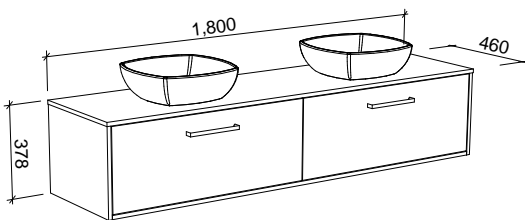

DELAWARE 1800mm DOUBLE BOWL

Wall Hung

CABINET WITH	SKU	RRP
18mm Laminate Top with White Gloss Ceramic Above Counter Basins	DEL-V-1800-D-LMA-W	$2,968
No Top	DEL-VCO-1800-D-X-W	$1,802

Floor Standing