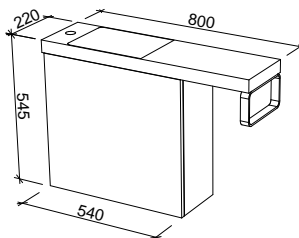

OSCAR 800mm TOP / 540mm CABINET

Wall Hung