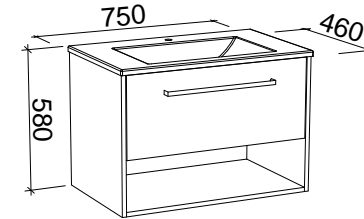

KANSAS 750mm

Wall Hung

CABINET WITH	SKU	RRP
Alpha Ceramic Top	KAN-V-750-C-APH-W	$1,748
Regal Mineral Composite Top	KAN-V-750-C-REG-W	$1,748
Haven Matt Dolomite Top	KAN-V-750-C-HVN-W	$1,748
20mm SilkSurface Top with White Gloss Above Counter Ceramic Basin	KAN-V-750-C-SSA-W	$2,139
20mm SilkSurface Top with White Gloss Under Counter Ceramic Basin	KAN-V-750-C-SSU-W	$2,139
No Top	KAN-VCO-750-C-X-W	$1,196