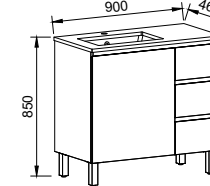

CABINET WITH	SKU	RRP
20mm SilkSurface Top with White Gloss Above Counter Ceramic Basin Left-hand Offset	DAK-V-900-L-SSA-L	$3,954
20mm SilkSurface Top with White Gloss Under Counter Ceramic Basin Left-hand Offset	DAK-V-900-L-SSU-L	$3,954
No Top Left-hand Offset	DAK-VCO-900-L-X-L	$2,164

NOTE: Right-hand offset also available. Order by replacing -L- with -R- in the relevant SKU. Only handles shorter than 320mm are available.