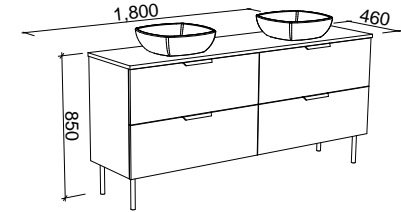

CABINET WITH	SKU	RRP
20mm SilkSurface Top with White Gloss Above Counter Ceramic Basins	SHC-V-1800-D-SSA-L	$5,717
20mm SilkSurface Top with White Gloss Under Counter Ceramic Basins	SHC-V-1800-D-SSU-L	$5,717
No Top	SHC-VCO-1800-D-X-L	$3,679