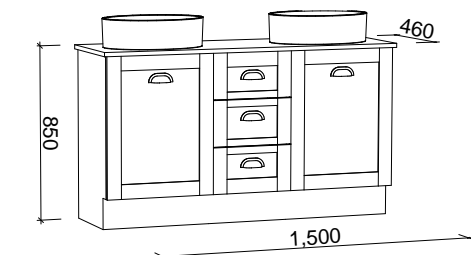

CABINET WITH	SKU	RRP
Alpha Ceramic Top	VIC-V-1500-D-APH-F	$3,977
20mm SilkSurface Top with White Gloss Above Counter Ceramic Basins	VIC-V-1500-D-SSA-F	$4,089
20mm SilkSurface Top with White Gloss Under Counter Ceramic Basins	VIC-V-1500-D-SSU-F	$4,089
60mm SilkSurface Freedom Top with White Gloss Above Counter Ceramic Basins	VIC-V-1500-D-FRA-F	$4,540
60mm SilkSurface Freedom Top with White Gloss Under Counter Ceramic Basins	VIC-V-1500-D-FRU-F	$4,540
No Top	VIC-VCO-1500-D-X-F	$3,050