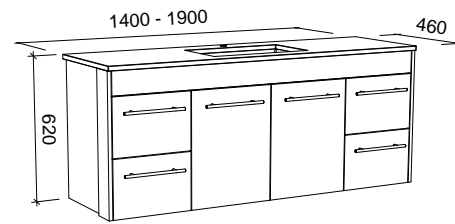

Wall to Wall

G GOLD INCLUSIONS

WALL TO WALL 1401mm - 1900mm CENTRE BOWL (Nominate the exact size you require when ordering)

Wall Hung