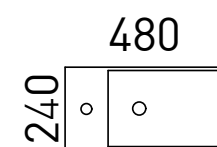

[01.] Frankie Vanity 480mm | FRA-V-480-L-LIB-W | $904 Olive Satin Cabinet with Liberty Ceramic Top | Shown with Push-to-Open Upgrade | UPG-OPT-DOOR-PTO | ADD $61 | Shown with Under Cabinet Vanity Lighting | LED-L-UNDERCAB-V | ADD $413 **[02.] Frankie Vanity 480mm** | FRA-V-480-L-LIB-W | $904 Emerald Green Satin Cabinet with Liberty Ceramic Top **[03.] Frankie Vanity 480mm** | FRA-V-480-R-LIB-W | $904 Planked Urban Oak Cabinet with Liberty Ceramic Top **Please refer to pricelist pages for all available options.**

SMALL SPACE VANITIES