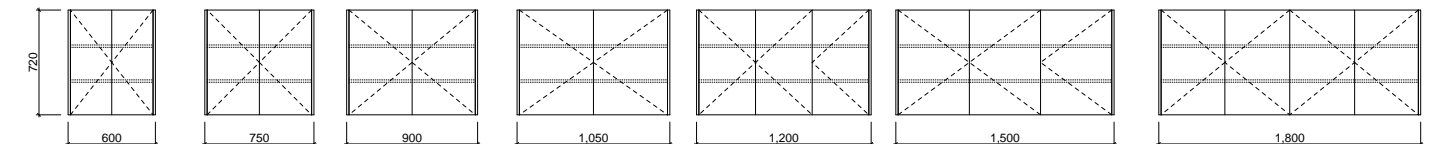

[01.] Denver Shaving Cabinet 1500mm | DEN-SC-1500-3-G | $1,266 White Satin Cabinet | Shown with Denver Side Lighting Upgrade | LED-L-DENVER | ADD $637 **[02.] Denver Shaving Cabinet 1500mm** | DEN-SC-1500-3-G | $1,266 Coastal Oak Cabinet **[03.] Denver Shaving Cabinet 900mm** | DEN-SC-900-D-G | $854 Bayleaf Cabinet **Please refer to pricelist pages for all available options.**