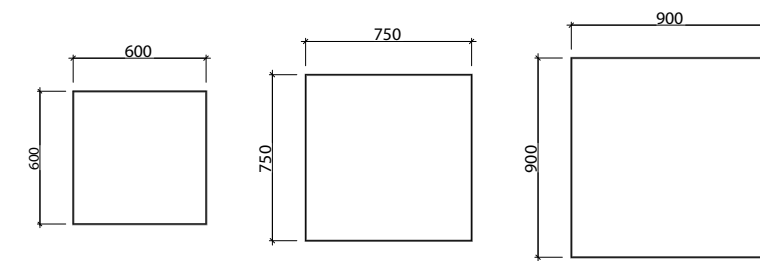

[01.] California Mirror 900mm | CAL-M-900-900 | $646 **[02.] California Mirror 900mm** | CAL-M-900-900 | $646 **[03.] California Mirror 750mm** | CAL-M-750-750 | $532 | Shown with Mirror Lighting Upgrade | LED-L-MIRROR | ADD $413 **Please refer to pricelist pages for all available options.**