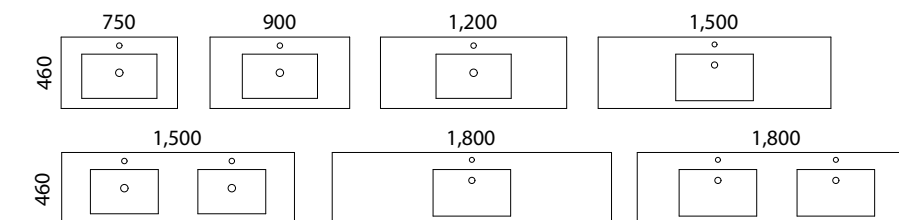

[01.] Elwood Vanity 1500mm | ELW-V-1500-D-SSA-F | $5,122 Tassie Oak Cabinet with Bronzite SilkSurface Top and White Gloss Lorenzo Inset Ceramic Basins **[02.] Elwood Vanity 1200mm** | ELW-V-1200-C-SSA-W | $2,652 Prime Oak Cabinet with Carrara SilkSurface Top and White Gloss Chase Ceramic Basin **[03.] Elwood Vanity 1500mm** | ELW-V-1500-D-SSA-W | $3,783 White Satin Cabinet with Carrara SilkSurface Top and White Gloss Allure Ceramic Basins | Shown with Under Cabinet Vanity Lighting | LED-L-UNDERCAB-V | ADD $413 **[04.] Elwood Vanity 1200mm** | ELW-V-1200-C-SSA-W | $2,652 Light Grey Satin Cabinet with Silk Whisper SilkSurface Top and Brushed Nickel Luxe Stainless Steel Basin | Shown with Basin Colour Upgrade | UPG-OPT-STAINLESS | ADD $374 **Please refer to pricelist pages for all available options.**

NOTE: Custom under counter basins must be less than 150mm high.