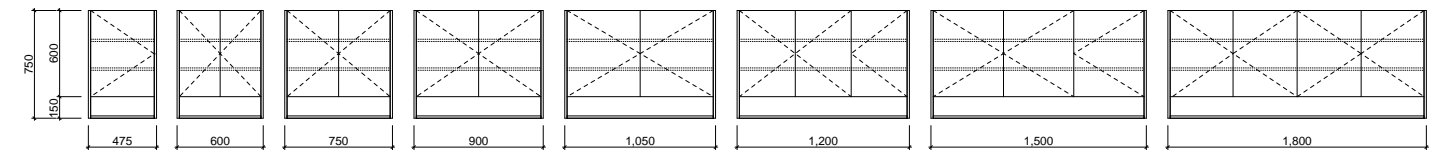

02.

03.

All cabinets 166mm deep. Back panel of shelf will match cabinet colour unless specified otherwise.

[01.] Sanremo Shaving Cabinet 1500mm | SAN-SC-1500-3-G | $1,434 Planked Urban Oak Cabinet shown with doors open [02.] Sanremo Shaving Cabinet 1500mm | SAN-SC-1500-3-G | $1,434 Emerald Green Satin Cabinet [03.] Sanremo Shaving Cabinet 900mm | SAN-SC-900-D-G | $1,078 Light Pistachio Satin Cabinet Please refer to pricelist pages for all available options.