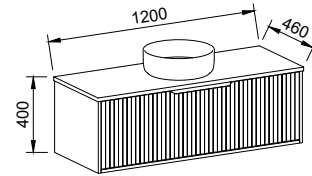

ELWOOD 1200mm

Wall Hung

CABINET WITH	SKU	RRP
20mm SilkSurface Top with White Gloss Above Counter Ceramic Basin	ELW-V-1200-C-SSA-W	$2,652
20mm SilkSurface Top with White Gloss Under Counter Ceramic Basin	ELW-V-1200-C-SSU-W	$2,810
No Top	ELW-VCO-1200-C-X-W	$1,322

Floor Standing