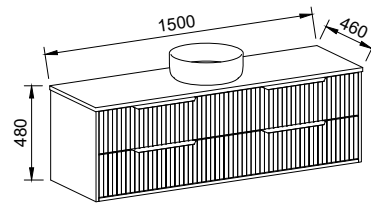

Emmett

G GOLD INCLUSIONS

EMMETT 1500mm CENTRE BOWL

Wall Hung

CABINET WITH	SKU	RRP
20mm SilkSurface Top with White Gloss Above Counter Ceramic Basin	EMM-V-1500-C-SSA-W	$3,952
No Top	EMM-VCO-1500-C-X-W	$2,840

Floor Standing