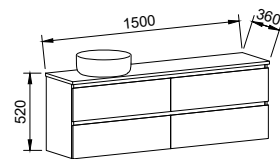

Billie

G GOLD INCLUSIONS

BILLIE 1500mm OFFSET BOWL

Wall Hung

CABINET WITH	SKU	RRP
20mm SilkSurface Top with White Gloss Above Counter Ceramic Basin Left-hand Offset	BIL-V-1500-L-SSA-W	$3,742
20mm SilkSurface Top with White Gloss Under Counter Ceramic Basin Left-hand Offset	BIL-V-1500-L-SSU-W	$3,742
No Top Left-hand Offset	BIL-VCO-1500-L-X-W	$1,995

NOTE: Right-hand offset also available. Order by replacing **-L-** with **-R-** in the relevant SKU. Centre bowl available on request.

Floor Standing