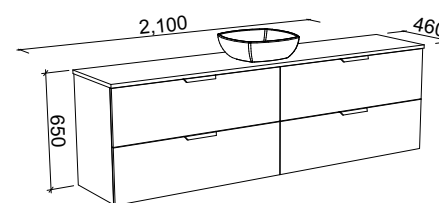

SUTHERLAND HOUSE 2100mm CENTRE BOWL

Wall Hung

CABINET WITH	SKU	RRP
20mm SilkSurface Top with White Gloss Above Counter Ceramic Basin	SHC-V-2100-C-SSA-W	$6,004
20mm SilkSurface Top with White Gloss Under Counter Ceramic Basin	SHC-V-2100-C-SSU-W	$6,004
No Top	SHC-VCO-2100-C-X-W	$3,650

On Legs