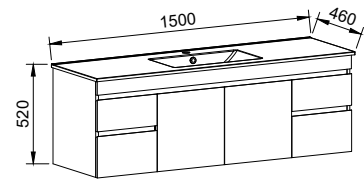

NOTE: Only handles shorter than 250mm are available on the Indiana.

Indiana

S SILVER INCLUSIONS

INDIANA 1500mm CENTRE BOWL

Wall Hung

CABINET WITH	SKU	RRP
Alpha Ceramic Top	IND-V-1500-C-APH-W	\$3,376
No Top	IND-VCO-1500-C-X-W	\$1,973