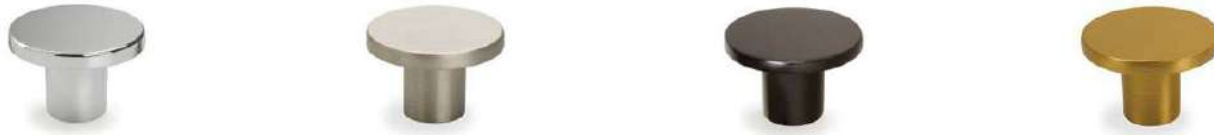

Chrome			Brushed Nickel			Black			Brushed Gold		
SKU	RRP		SKU	RRP		SKU	RRP		SKU	RRP	
26mm	FLA-H-26-CR	$42	26mm	FLA-H-26-BN	$42	26mm	FLA-H-26-BL	$42	26mm	FLA-H-26-SG	$42

Knurled Bar Handle