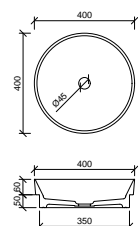

Ceramic Basins Continued

Radius Inset White

Offset or wall mounted tapware required.
32mm waste.

WG RAD-BS-400-WG-S | $233

WM RAD-BS-400-WM-U | $385