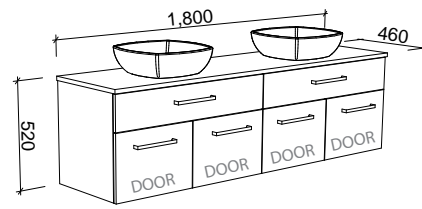

NOTE: Right-hand offset also available. Order by replacing **-L-** with **-R-** in the relevant SKU.

Taylor

G GOLD INCLUSIONS

TAYLOR 1800mm DOUBLE BOWL

Wall Hung

CABINET WITH	SKU	RRP
20mm SilkSurface Top with White Gloss Above Counter Ceramic Basins	TAY-V-1800-D-SSA-W	\$3,864
No Top	TAY-VCO-1800-D-X-W	\$1,626