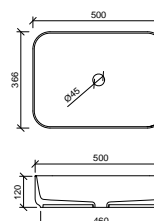

Enchant White

32mm waste.

WG ENC-BS-500-WG-S | \$233

WM ENC-BS-500-WM-U | \$385

Enchant Black

32mm waste.

BKM ENC-BS-500-BKM-U | \$385

Enchant Grey