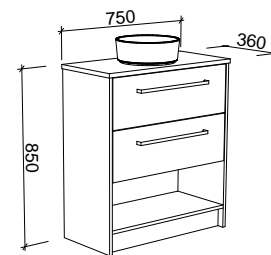

CABINET WITH	SKU	RRP
20mm SilkSurface Top with White Gloss Above Counter Ceramic Basin	KAR-V-750-C-SSA-F	$2,486
20mm SilkSurface Top with White Gloss Ceramic Under Counter Basin	KAR-V-750-C-SSU-F	$2,486
No Top	KAR-VCO-750-C-X-F	$1,580