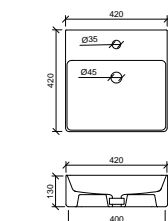

Iconic 420 White

With overflow and tap landing.
32mm waste.

WG ICN-BS-420-WG-S | $233

NOTE: Wastes not included for Ceramic and Mineral Composite basins. Ceramic and Stainless Steel wastes available as separate purchase. White gloss ceramic basins (-S) included in package price. Mineral Composite, Stainless Steel, matt and coloured basins (-U) will incur an additional charge. While the colours in this brochure are to the highest standard in printing, it should only be used as an indication of actual product design. *Suitable for small space vanities.

WG - White Gloss | **WM** - White Matt | **BKM** - Black Matt | **ANT** - Anthracite | **GM** - Grey Matt | **LGM** - Light Grey Matt | **PM** - Pink Matt | **BG** - Brushed Gold | **BN** - Brushed Nickel