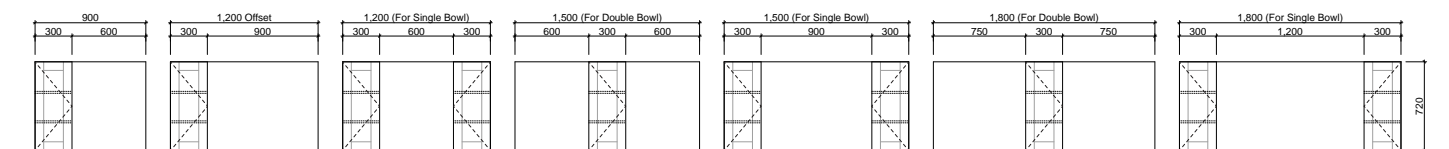

03. Classic Route

04. Sussex Route

All cabinets 166mm deep.