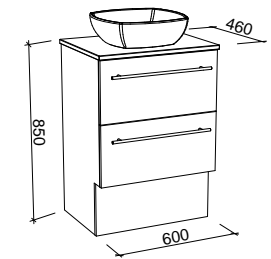

Oxbow

G GOLD INCLUSIONS

OXBOW 600mm

Wall Hung

Floor Standing

CABINET WITH	SKU	RRP
20mm SilkSurface Top with White Gloss Above Counter Ceramic Basin	OXB-V-600-C-SSA-W	\$2,427
20mm SilkSurface Top with White Gloss Under Counter Ceramic Basin	OXB-V-600-C-SSU-W	\$2,427
No Top	OXB-VCO-600-C-X-W	\$1,472