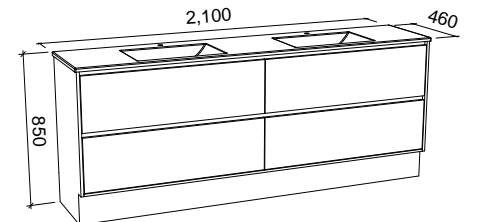

CABINET WITH	SKU	RRP
Regal Mineral Composite Top	GRA-V-2100-D-REG-F	$5,649
20mm SilkSurface Top with White Gloss Above Counter Ceramic Basins	GRA-V-2100-D-SSA-F	$5,150
20mm SilkSurface Top with White Gloss Under Counter Ceramic Basins	GRA-V-2100-D-SSU-F	$5,150
No Top	GRA-VCO-2100-D-X-F	$2,993