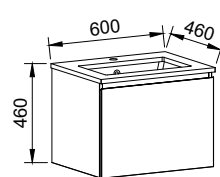

NOTE: Only handles shorter than 250mm are available on the Carlo.

Dakota

P PLATINUM INCLUSIONS

DAKOTA 600mm

Wall Hung

CABINET WITH	SKU	RRP
20mm SilkSurface Top with White Gloss Above Counter Ceramic Basin	DAK-V-600-C-SSA-W	\$2,609
20mm SilkSurface Top with White Gloss Under Counter Ceramic Basin	DAK-V-600-C-SSU-W	\$2,609
No Top	DAK-VCO-600-C-X-W	\$1,280