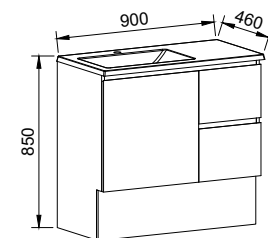

CABINET WITH	SKU	RRP
Regal Mineral Composite Top Left-hand Offset	CAR-V-900-L-REG-F	$1,974
No Top Left-hand Offset	CAR-VCO-900-L-X-F	$1,606