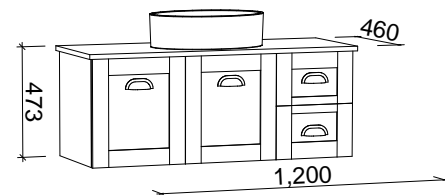

VICTORIA 1200mm

Wall Hung

CABINET WITH	SKU	RRP
Alpha Ceramic Top	VIC-V-1200-C-APH-W	$2,648
20mm SilkSurface Top with White Gloss Above Counter Ceramic Basin	VIC-V-1200-C-SSA-W	$2,970
20mm SilkSurface Top with White Gloss Under Counter Ceramic Basin	VIC-V-1200-C-SSU-W	$2,970
60mm SilkSurface Freedom Top with White Gloss Above Counter Ceramic Basin	VIC-V-1200-C-FRA-W	$3,221
60mm SilkSurface Freedom Top with White Gloss Under Counter Ceramic Basin	VIC-V-1200-C-FRU-W	$3,221
No Top	VIC-VCO-1200-C-X-W	$2,207

Floor Standing