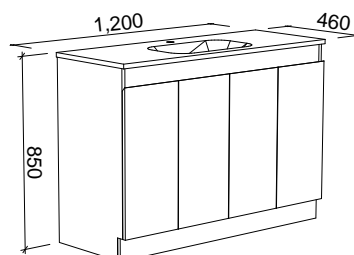

CABINET WITH	SKU	RRP
Alpha Ceramic Top	RKF-V-1200-C-APH-F	$1,579
Haven Matt Dolomite Top	RKF-V-1200-C-HVN-F	$1,579
No Top	RKF-VCO-1200-C-X-F	$1,087

NOTE: Fingerpull standard on Rockford, otherwise handles shorter than 250mm are available.

Rockford

S SILVER INCLUSIONS