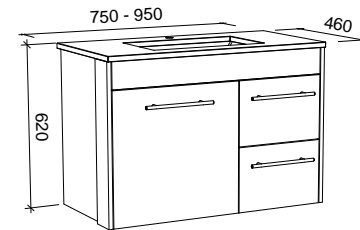

WALL TO WALL 750mm - 950mm (Nominate the exact size you require when ordering)

Wall Hung

CABINET WITH	SKU	RRP
20mm SilkSurface Top with White Gloss Above Counter Ceramic Basin	WTW-V-950-C-SSA-W	$2,673
20mm SilkSurface Top with White Gloss Under Counter Ceramic Basin	WTW-V-950-C-SSU-W	$2,673
No Top	WTW-VCO-950-C-X-W	$1,497

Floor Standing