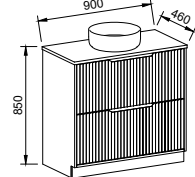

CABINET WITH	SKU	RRP
20mm SilkSurface Top with White Gloss Above Counter Ceramic Basin	ELW-V-900-C-SSA-F	$2,993
20mm SilkSurface Top with White Gloss Under Counter Ceramic Basin	ELW-V-900-C-SSU-F	$3,151
No Top	ELW-VCO-900-C-X-F	$2,247