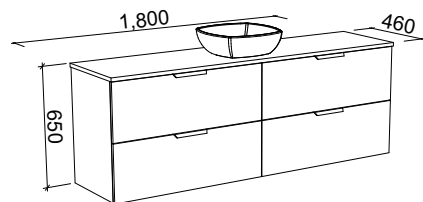

SUTHERLAND HOUSE 1800mm CENTRE BOWL

Wall Hung

CABINET WITH	SKU	RRP
20mm SilkSurface Top with White Gloss Above Counter Ceramic Basin	SHC-V-1800-C-SSA-W	$5,146
20mm SilkSurface Top with White Gloss Under Counter Ceramic Basin	SHC-V-1800-C-SSU-W	$5,146
No Top	SHC-VCO-1800-C-X-W	$3,562

On Legs