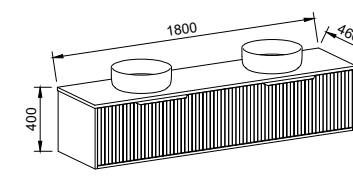

ELWOOD 1800mm DOUBLE BOWL

Wall Hung

CABINET WITH	SKU	RRP
20mm SilkSurface Top with White Gloss Above Counter Ceramic Basins	ELW-V-1800-D-SSA-W	$4,049
20mm SilkSurface Top with White Gloss Under Counter Ceramic Basins	ELW-V-1800-D-SSU-W	$4,313
No Top	ELW-VCO-1800-D-X-W	$2,001

Floor Standing