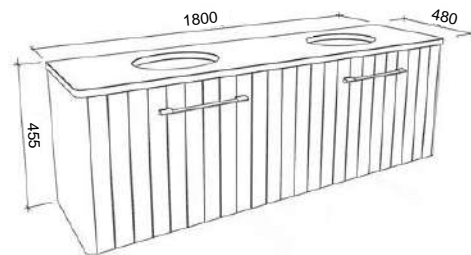

SABA 1800mm DOUBLE BOWL

Wall Hung

CABINET WITH	SKU	RRP
20mm SilkSurface Top with White Gloss Above Counter Ceramic Basins	SAB-V-1800-D-SSA-W	$4,166
20mm SilkSurface Top with White Gloss Under Counter Ceramic Basins	SAB-V-1800-D-SSU-W	$4,747
No Top	SAB-VCO-1800-D-X-W	$2,202

Santos

G GOLD INCLUSIONS