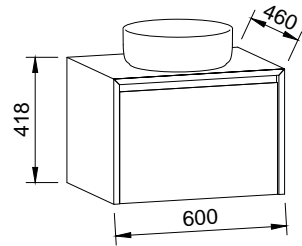

Ainsworth

G GOLD INCLUSIONS

AINSWORTH 600mm

Wall Hung

CABINET WITH	SKU	RRP
20mm SilkSurface Top with White Gloss Above Counter Ceramic Basin	AIN-V-600-C-SSA-W	$2,813
20mm SilkSurface Top with White Gloss Under Counter Ceramic Basin	AIN-V-600-C-SSU-W	$2,813