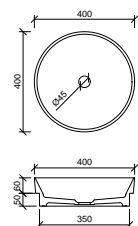

Radius Inset Black

Offset or wall mounted tapware required.
32mm waste.

BKM RAD-BS-400-BKM-U | $385