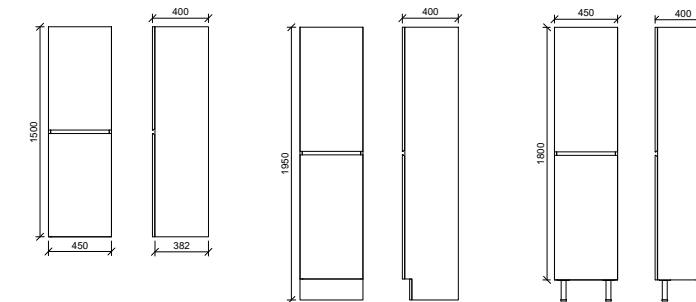

01.

02.

[01.] Lincoln Tallboy | LINM-TB-450-W-G | $1,858 Rural Oak Cabinet with Mirror Front [02.] Lincoln Tallboy | LIN-TB-450-F-G | $1,808 White Satin Cabinet showing tilt-out removable laundry basket Please refer to pricelist pages for all available options.