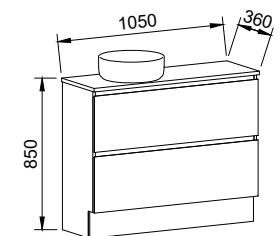

Floor Standing

CABINET WITH	SKU	RRP
20mm SilkSurface Top with White Gloss Above Counter Ceramic Basin Left-hand Offset	BIL-V-1050-L-SSA-F	$3,087
20mm SilkSurface Top with White Gloss Under Counter Ceramic Basin Left-hand Offset	BIL-V-1050-L-SSU-F	$3,087
No Top Left-hand Offset	BIL-VCO-1050-L-X-F	$1,785