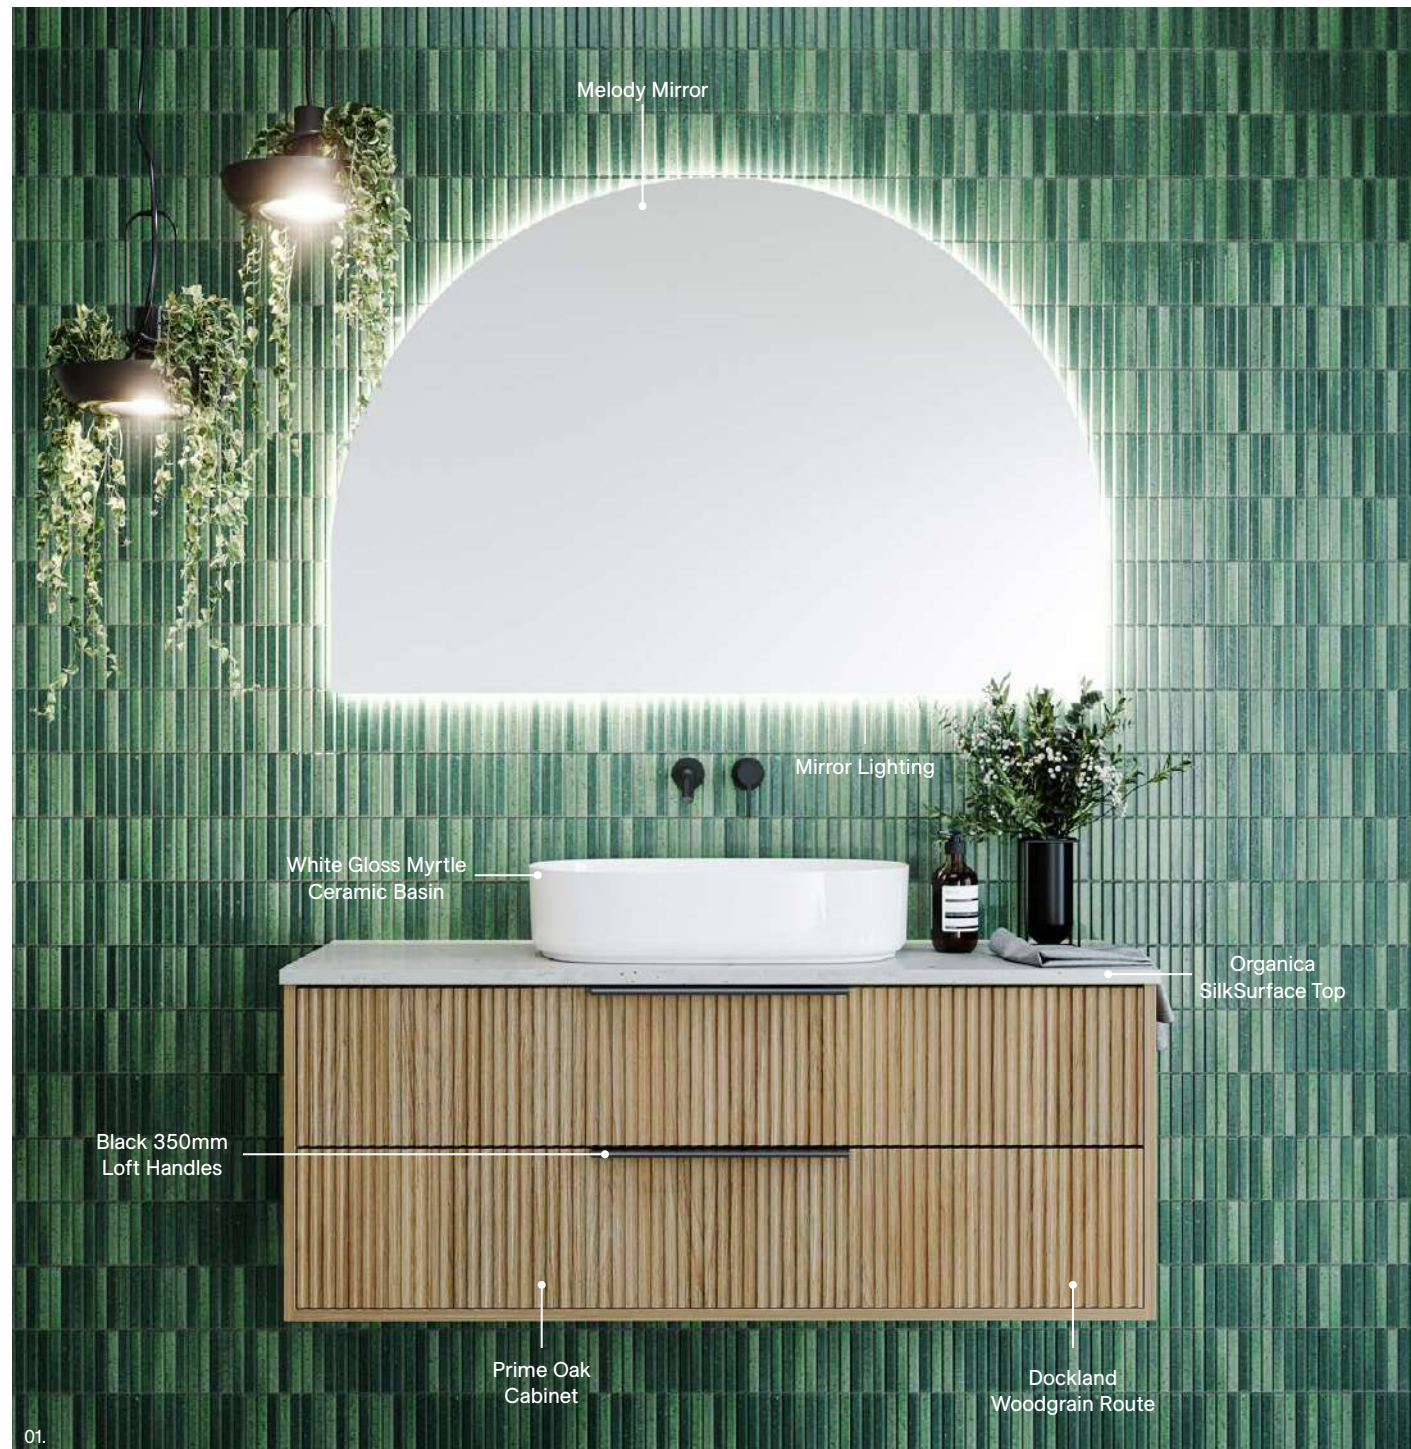

APOLLO PAINTED Order with Apollo Route | **APOLLO WOODGRAIN** Order with Apollo Route | **DOCKLAND PAINTED** Order with Dockland Route | **DOCKLAND WOODGRAIN** Order with Dockland Route

Building on the Elwood's popularity, the Emmett takes it a step further with stacked drawers for enhanced storage. This sleek, contemporary design with a fluted front adds a touch of coastal flair to your bathroom without overwhelming the space.

Available in wall hung or floor standing.

- Top options include:
  - 20mm SilkSurface slab top with above counter basin/s
- Cabinet options include:
  - Painted, Coastal Oak, Prime Oak, Tassie Oak, Florentine Walnut, or Bottega Oak
- Handle options include:
  - 350mm in Loft, Ova, or Wave