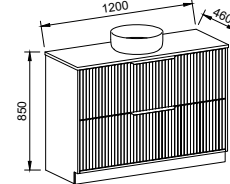

CABINET WITH	SKU	RRP
20mm SilkSurface Top with White Gloss Above Counter Ceramic Basin	ELW-V-1200-C-SSA-F	$3,691
20mm SilkSurface Top with White Gloss Under Counter Ceramic Basin	ELW-V-1200-C-SSU-F	$3,849
No Top	ELW-VCO-1200-C-X-F	$2,764