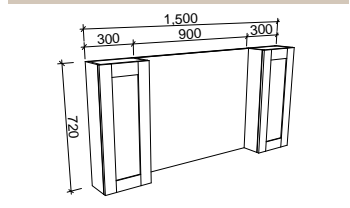

1500mm Single

SKU	RRP
VIC-SC-1500-S-G	$1,671
VIC-SC-1500-S-P	$1,735

NOTE: -L- refers to door position. Right-hand door also available. Order by replacing -R- with -L- in the relevant SKU.

NOTE: -L- refers to door position. Right-hand door also available. Order by replacing -R- with -L- in the relevant SKU.