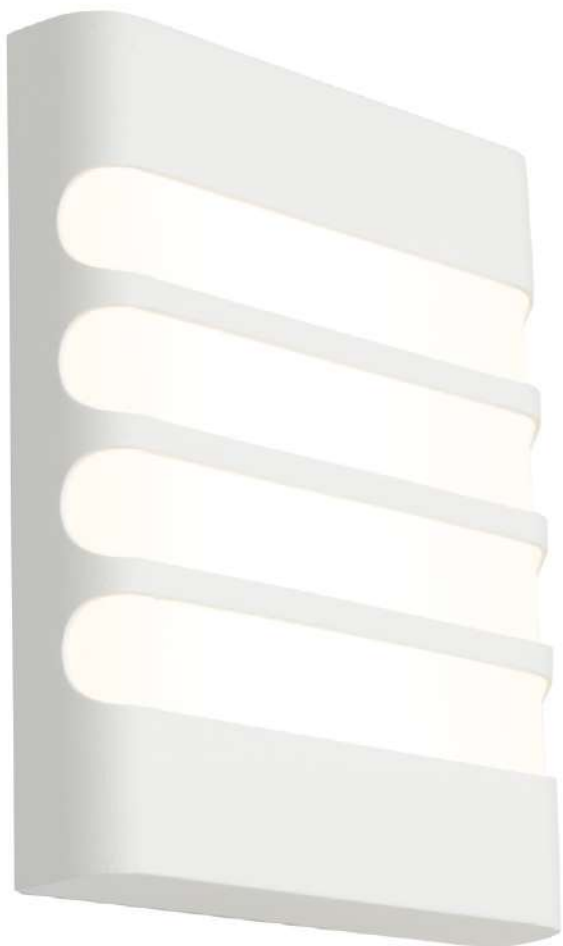

Coastal

Odessa

Black finish | White finish | Grill cover | Frost acrylic lens

Exteriors

Model No	Description	Light Source	Lumens	Dimensions
ODES1EG BLK, WHT	LED Grill Exterior Wall Light	10w SMD 3000k	325Lm	H: 200mm W: 160mm P: 60mm
ODES1EG BLK, WHT	LED Grill Exterior Wall Light	10w SMD 4000k	340Lm	H: 200mm W: 160mm P: 60mm
ODES1EG BLK, WHT	LED Grill Exterior Wall Light	10w SMD 5000k	325Lm	H: 200mm W: 160mm P: 60mm