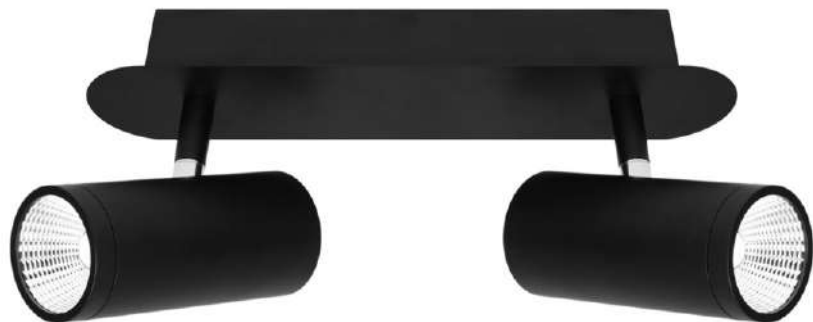

Urban

Recommended dimmer:
Clipsal LED
Dimpala Trader

Black finish | Adjustable knuckles | 45° Beam angle
1t Spot non-dimmable

Spotlights

Model No	Description	Light Source	Lumens/Lights Intensity	Dimensions
URB1SBLK	1t Spotlight	1 x 5Watt COB	400Lm/722Lm	W: 95mm P:170mm
URB2RBLK	2t Rail	2 x 5Watt COB	800Lm/1474Lm	L: 320mm W: 60mm P:160mm
URB3RBLK	3t Rail	3 x 5Watt COB	1200Lm/2280Lm	L: 420mm W: 60mm P:160mm
URB4RBLK	4t Rail	4 x 5Watt COB	1600Lm/2956Lm	L: 520mm W: 60mm P:160mm