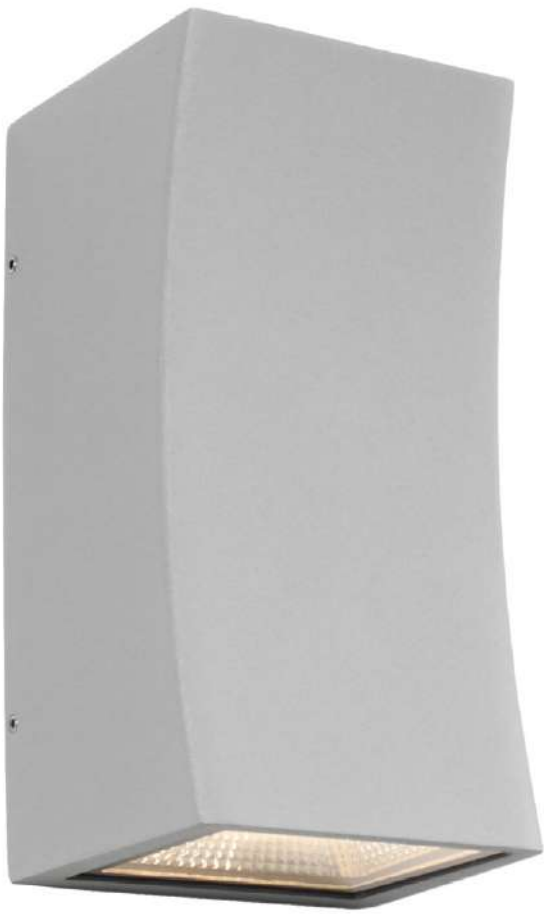

Coastal

Exteriors

Ramada

Charcoal finish | Silver finish | Clear glass lens
Vertical mount only

Model No	Description	Light Source	Lumens	Dimensions
RAMA2E CHA, SLV	2ft LED Exterior Wall Light	2 x 5w COB	534Lm	H: 200mm W: 105mm P: 92mm