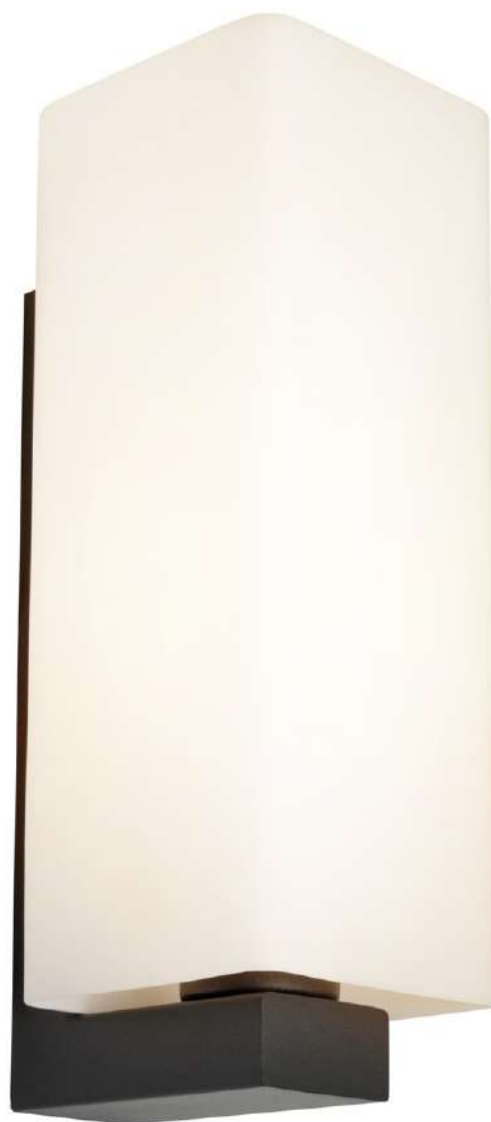

# Pentax

White finish

Recommended dimmer:  
Diginet, Clipsal LED,  
Dimpala Trader

6w non-dimmable

Model No	Description	Light Source	Lumens	Dimensions
PENT6WLEDSML	6W LED Small Wall Light	6 x 1w SMD	552Lm	W: 100mm H: 80mm P: 100mm
PENT6WLEDLGE	6W LED Large Wall Light	36 x 0.2w SMD	720Lm	W: 200mm H: 80mm P: 100mm
PENT12WLED	12W LED Wall Light	72 x 0.2w SMD	1440Lm	W: 365mm H: 80mm P: 100mm
PENT18WLED	18W LED Wall Light	108 x 0.2w SMD	2160Lm	W: 530mm H: 80mm P: 100mm