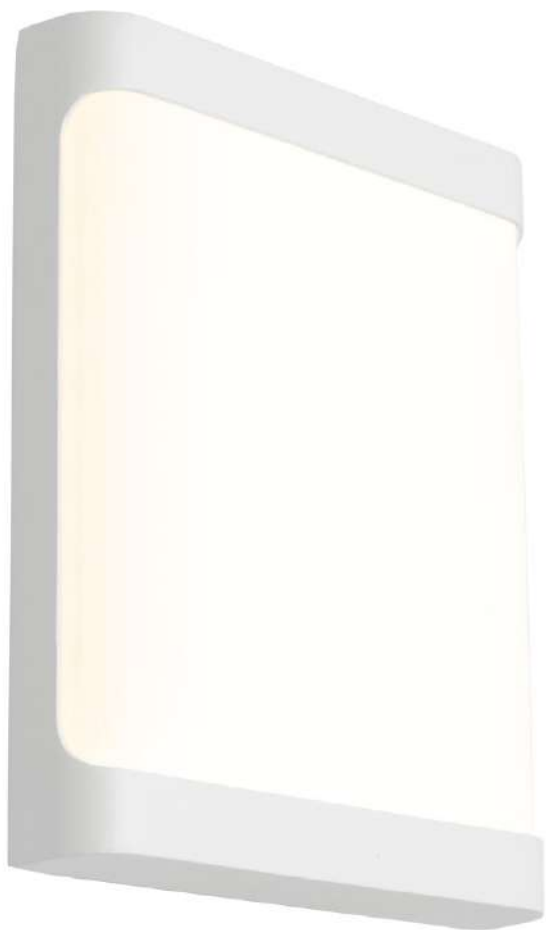

Coastal

Exteriors

Odessa

Black finish | White finish | Plain cover | Frost acrylic lens

Model No	Description	Light Source	Lumens	Dimensions
ODES1EP BLK, WHT	LED Plain Exterior Wall Light	10w SMD 3000k	504Lm	H: 200mm W: 160mm P: 60mm
ODES1EP BLK, WHT	LED Plain Exterior Wall Light	10w SMD 4000k	530Lm	H: 200mm W: 160mm P: 60mm
ODES1EP BLK, WHT	LED Plain Exterior Wall Light	10w SMD 5000k	514Lm	H: 200mm W: 160mm P: 60mm